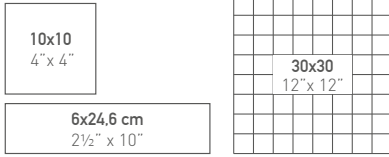

GRAPHENE

Alpstone Cinder 6x24,6 cm / 2½" x 10"

INDOOR / INTERIORES
OUTDOOR / EXTERIORES

FORMATOS / SIZES

Alpstone Cinder 10x10 cm / 4" x 4"
Alpstone Mosaic Graphene 30,5x30,5 cm / 12" x 12"

ALPSTONE

PORCELÁNICO+MATE
PORCELAIN TILE+MATT