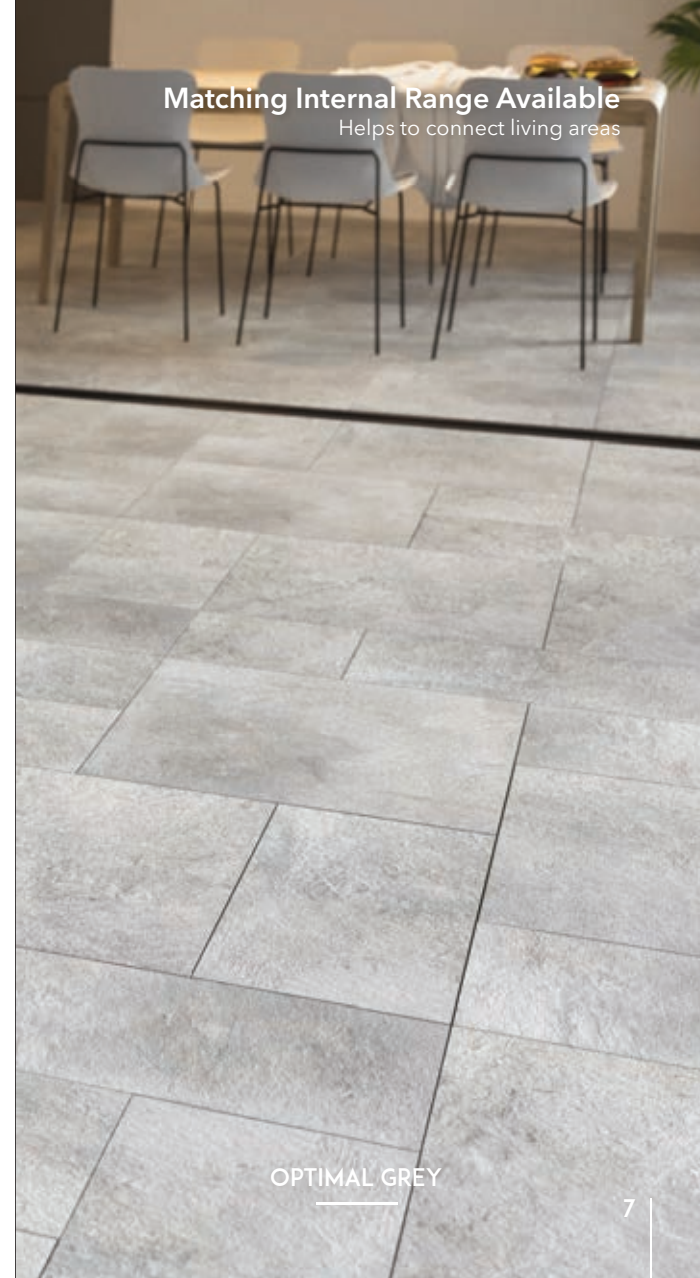

5.1M

3.6M

Matching internal range available, helps to connect living areas.

Matching Internal Range Available
Helps to connect living areas

OPTIMAL GREY

BURLINGTON COLLECTION

Burlington combines the characteristics of aged slate with the benefits of modern porcelain, with a light riven texture and four distinctive colours, Burlington provides an elegant classic look to your garden. Available in three size options including a patio pack which provides a more randomised and natural appearance.