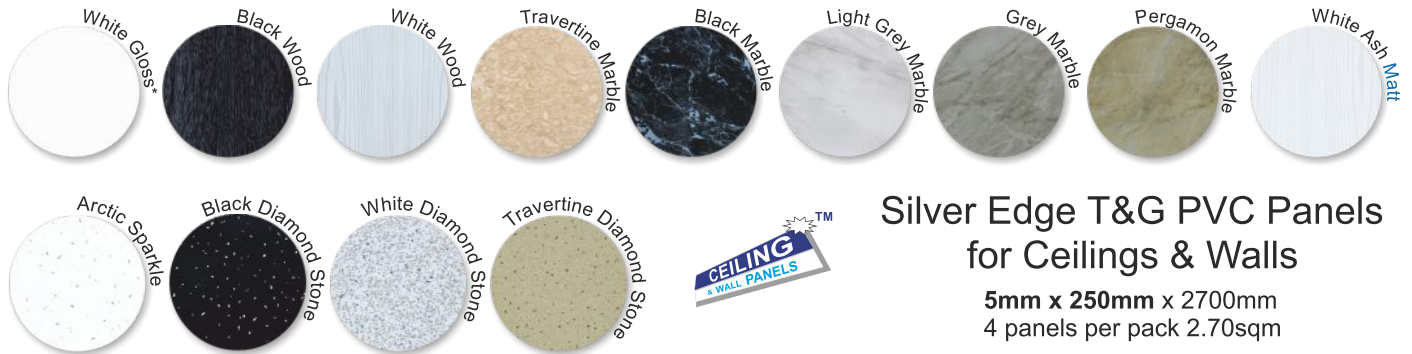

10mm Decorative T&G PVC WIDEPANEL
1m WIDE GLOSS Panels for Showers & Walls
10mm x 1000mm x 2400 • 1 panel per pack 2.40sqm

10mm Decorative T&G MATT PVC WIDEPANEL

FEATURES

- 100% Waterproof • Hygienic • Easy to install
- Can be applied directly over tiles
- No grout • No mess

5mm Decorative T&G PVC Panels for Ceilings & Walls

5mm x 250mm x 2700mm • 4 panels per pack 2.70sqm

*White Gloss
4000mm available

Silver Edge T&G PVC Panels for Ceilings & Walls

5mm x 250mm x 2700mm
4 panels per pack 2.70sqm

White Gloss Silver Edge
2700mm length
(4000mm available)

Silver Strip T&G GLOSS PVC Panels for Ceilings & Walls

6mm x 200mm x 2700mm • 5 panels per pack 2.70sqm

Arctic Sparkle Silver 2 strip
2700mm length (4000mm available)

White Silver 2 strip / White White 2 strip
2700mm length (4000mm available)

Solid ACRYLIC Shower & Wall Panels

100% waterproof BPC core

(Bamboo-Plastic-Composite)

7mm x 1000mm x 2400mm • 1 panel per pack 2.40sqm