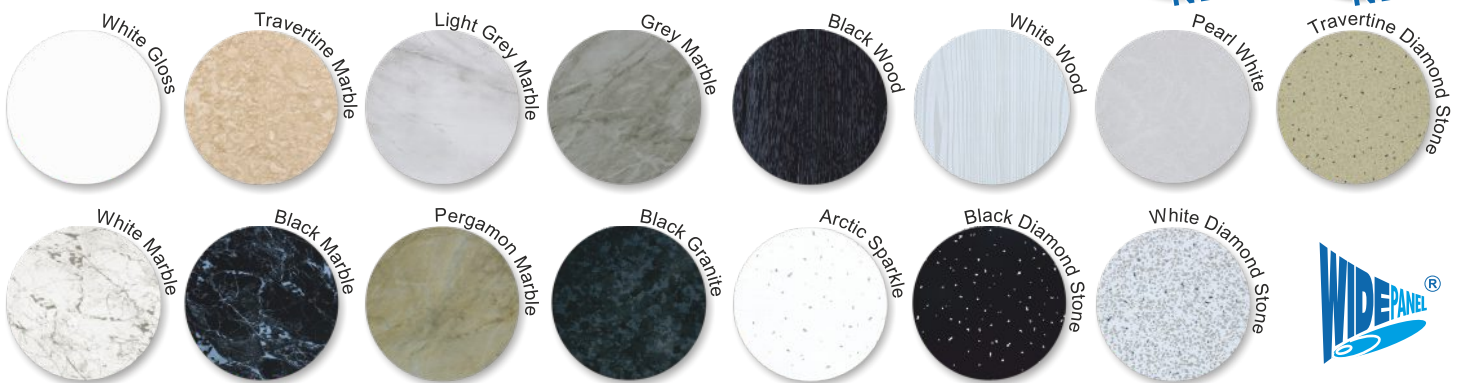

"Easy to Fit!"™

WETROOMS®

"Grout is Out!"™

- 10mm PVC WIDEPANEL Shower & Wall Panels
- 7mm DRIWALL PVC WIDEPANEL Shower & Wall Panels
- 5mm & 6mm PVC Ceiling & Wall Panels
- 7mm ACRYLIC WIDEPANEL Shower & Wall Panels
- Alu-Trim ALUMINIUM Extrusions
- Luxury Rigid BPC Vinyl-Click Flooring

10mm Decorative T&G PVC WIDEPANEL
1m WIDE GLOSS Panels for Showers & Walls
10mm x 1000mm x 2400 • 1 panel per pack 2.40sqm

10mm Decorative T&G MATT PVC WIDEPANEL

FEATURES

- 100% Waterproof • Hygienic • Easy to install
- Can be applied directly over tiles
- No grout • No mess

White Gloss Silver Edge
2700mm length
(4000mm available)

Silver Strip T&G GLOSS PVC Panels for Ceilings & Walls

6mm x 200mm x 2700mm • 5 panels per pack 2.70sqm

Arctic Sparkle Silver 2 strip
2700mm length (4000mm available)

White Silver 2 strip / White White 2 strip
2700mm length (4000mm available)

Solid ACRYLIC Shower & Wall Panels

100% waterproof BPC core

(Bamboo-Plastic-Composite)

7mm x 1000mm x 2400mm • 1 panel per pack 2.40sqm