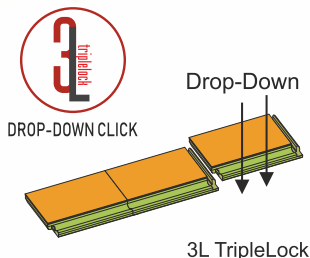

**NO GLUE FITTED AS A "FLOATING" FLOOR
THE EASIEST FLOOR YOU WILL EVER INSTALL**

5.8mm Rigid BPC core(Bamboo-Plastic-Composite). Core 3.8mm, vinyl wear layer 0.50mm.
Pre-attached IXPE underlay 1.5mm - Depth 5.8mm.

TILE RANGE

TILE 12.01" x 26.10" · 305mm x 610mm · 10 TILES PER PK 1.86m²

WOODPLANK RANGE

WOODPLANK 7.12" x 48.03" · 181mm x 1220mm · 10 PLANKS PER PK 2.2m²

"Easy to Fit!"TM

Patented drop-down Innovations4Flooring click system. The 3L TripleLock is the first mechanical drop-down system for the short sides - designed to work with the Click4U click system for the long sides.