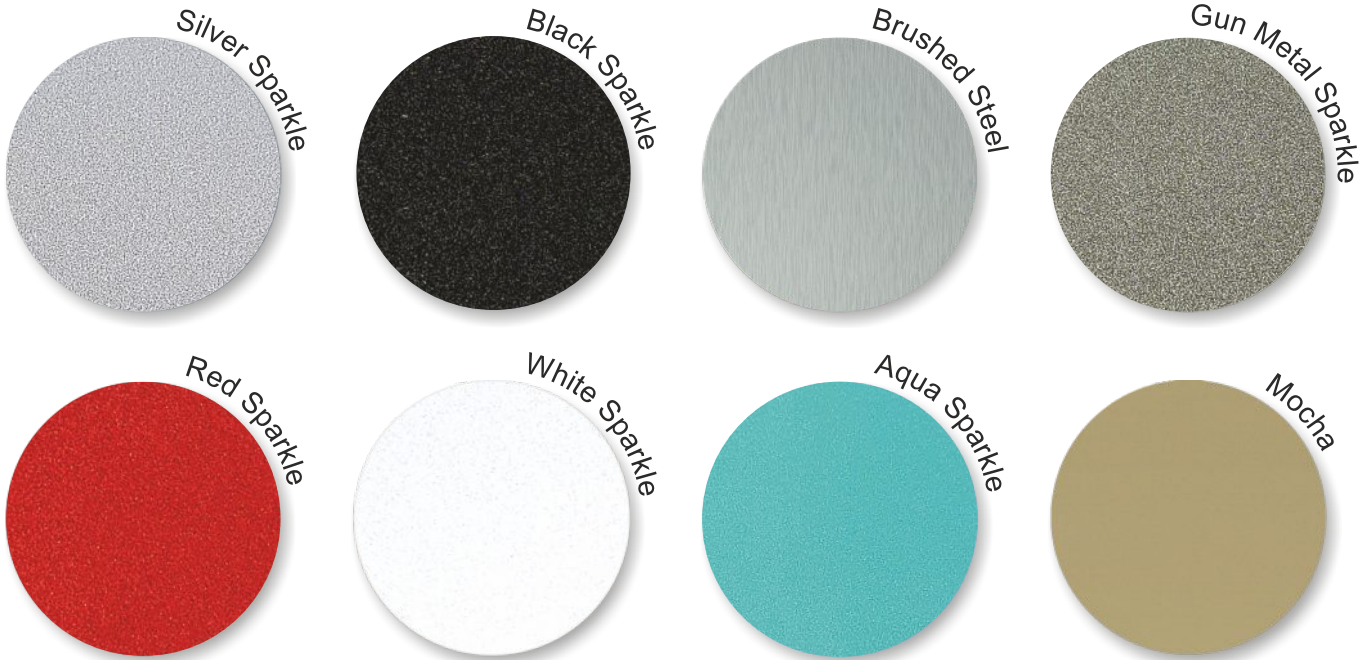

White Gloss Silver Edge
2700mm length
(4000mm available)

Silver Strip T&G GLOSS PVC Panels for Ceilings & Walls

6mm x 200mm x 2700mm • 5 panels per pack 2.70sqm

Arctic Sparkle Silver 2 strip
2700mm length (4000mm available)

White Silver 2 strip / White White 2 strip
2700mm length (4000mm available)

Solid ACRYLIC Shower & Wall Panels

100% waterproof BPC core

(Bamboo-Plastic-Composite)

7mm x 1000mm x 2400mm • 1 panel per pack 2.40sqm

"Grout is Out!"™
"Easy to Fit!"™

Features:

- Tongue & Groove joint
- Hygienic
- Easy to install
- No grout
- No mess

ALUMINIUM EXTRUSIONS FOR PANELLING

7mm & 10mm
ALU-TRIMS 2.4m long
BRIGHT SILVER, WHITE GLOSS