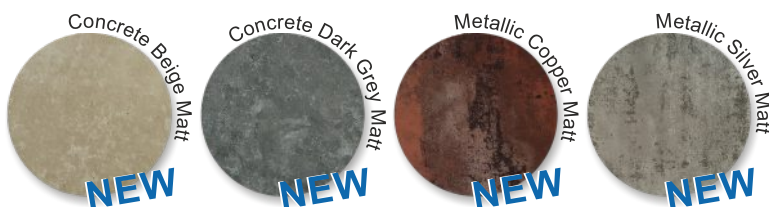

"Easy to Fit!"™

WETROOMS®

"Grout is Out!"™

- 10mm PVC WIDEPANEL Shower & Wall Panels
- 7mm DRIWALL PVC WIDEPANEL Shower & Wall Panels
- 5mm & 6mm PVC Ceiling & Wall Panels
- 7mm ACRYLIC WIDEPANEL Shower & Wall Panels
- Alu-Trim ALUMINIUM Extrusions
- Luxury Rigid BPC Vinyl-Click Flooring

10mm Decorative T&G PVC WIDEPANEL
1m WIDE GLOSS Panels for Showers & Walls
10mm x 1000mm x 2400 • 1 panel per pack 2.40sqm

10mm Decorative T&G MATT PVC WIDEPANEL

FEATURES

- 100% Waterproof • Hygienic • Easy to install
- Can be applied directly over tiles
- No grout • No mess

White Silver 2 strip / White White 2 strip
2700mm length (4000mm available)

Solid ACRYLIC Shower & Wall Panels

100% waterproof BPC core

(Bamboo-Plastic-Composite)

7mm x 1000mm x 2400mm • 1 panel per pack 2.40sqm