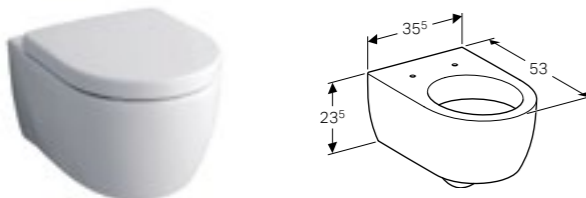

Wall-hung toilet

W 35.5 / D 53 / H 23.5cm

Washdown toilet pan, 6/4 litre or 4/2.6 litre, with flush rim, hidden fastening.

Art. no.   **Product Description**
204000000   White