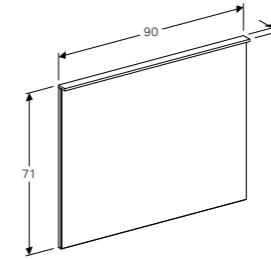

Art. no.	Product Description
500.521.00.1	60cm

**58cm glass shelf**  
 W 58 / D 45 / H 0.8cm  
 Can be combined with side cabinet with one drawer.

Art. no.	Product Description
500.524.00.1	58cm

**90cm mirror with functional and ambient lighting**  
 W 90 / D 5.5 / H 71cm  
 Indirect lighting, heated rear to prevent mirror steaming up, touch sensor switch, dimmable, LED lighting.