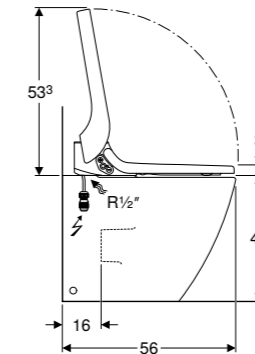

Design cover ☐ ☐

Geberit AquaClean Tuma Classic Floorstanding
W 36 / D 56 / H 43cm
Complete solution.