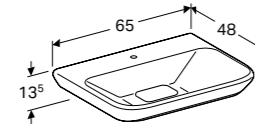

65cm washbasin
W 65 / D 48 / H 13.5cm
Washbasin without overflow, suitable for Clou overflow system or running waste, can be installed with a washbasin cabinet.
Art. no.
125465600