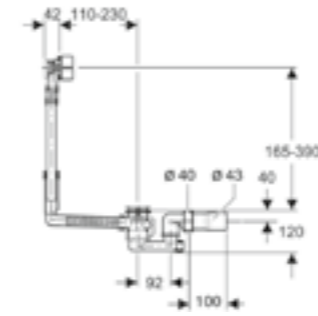

Geberit bathtub drain with turn handle actuation and inlet
With ready-to-fit-set and straight connector:
gloss chrome-plated.

Art. no.	Product Description
150.712.21.1	D 52 / L 23cm
150.713.21.1	D 52 / L 70cm