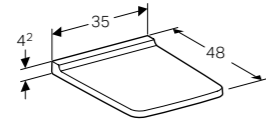

**Toilet seat with soft closing mechanism**

W 35 / D 48 / H 4.2cm

Hinges made of metal, overlapping toilet lid.

Art. no.	Product Description
500.537.01.1	White
500.833.01.1	White, quick release hinge

**Wall-hung bidet**