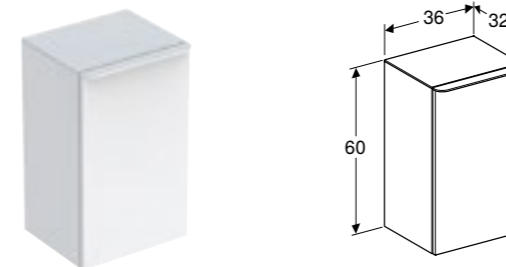

Low cabinet short projection
W 36 / D 32.6 / H 60cm

Art. no.	Product Description
500.359.00.1	White right hand door
500.359.JK.1	Lava right hand door
500.359.JL.1	Sand grey right hand door
500.359.JR.1	Hickory right hand door
500.360.00.1	White left hand door
500.360.JK.1	Lava left hand door
500.360.JL.1	Sand grey left hand door
500.360.JR.1	Hickory left hand door