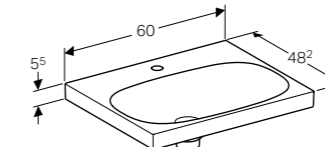

60cm washbasin, with hidden overflow and drain cover
W 60 / D 48.2 / H 5.5cm

Can be installed with a washbasin cabinet, ceramic overflow system.

Art. no.	Product Description
500.629.01.2	Centred tap hole

Built in ceramic clou waste requires brassware with lever operated pop up waste.