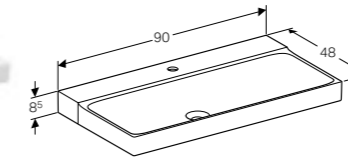

90cm washbasin

W 90 / D 48 / H 8.5cm

Washbasin without overflow, compatible with running waste, can be installed with a washbasin cabinet.

Art. no.	Product Description
500.531.01.1	Centred tap hole
500.532.01.1	Without tap hole