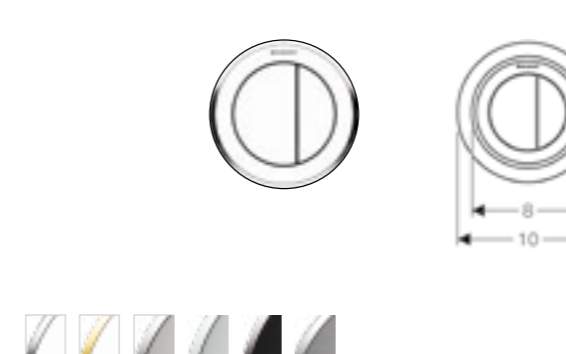

Geberit remote flush button Type10

W 10 / D 0.6 / H 10cm
For furniture.

Art. no. 116.057.KJ.1
Product Description White / gloss chrome plated

Art. no. 116.057.KK.1
Product Description White / gold plated

Art. no. 116.057.KH.1
Product Description Gloss chrome plated / matt chrome plated

Art. no. 116.057.KN.1
Product Description Matt chrome plated / gloss chrome plated

Art. no. 116.057.KM.1
Product Description Black / gloss chrome plated

Art. no. 116.057.SN.1
Product Description Stainless steel brushed / polished

For solid wall

Art. no. 116.055.KH.1
Product Description Gloss chrome plated / matt chrome plated

Art. no. 116.055.KJ.1
Product Description White

Art. no. 116.055.KK.1
Product Description White / gold plated

Art. no. 116.055.KM.1
Product Description Matt black / chrome plated

Art. no. 116.055.KN.1
Product Description Stainless steel brushed