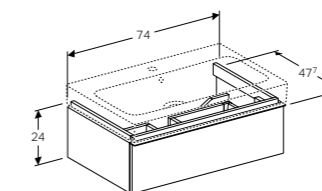

Cabinet for 75cm washbasin, with one drawer

W 74 / D 47.7 / H 24cm

Wall mounted, opening via handle, drawer with soft closing mechanism, delivered pre-assembled.

Art. no.	Product Description
840275000	White
841277000	Natural oak
841276000	Lava