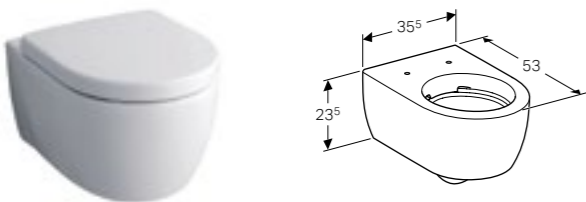

Wall-hung toilet, Rimfree®

W 35.5 / D 53 / H 23.5cm

Washdown toilet pan 6/4 litre or 4/2.6 litre, hidden fastening.

Art. no.   **Product Description**
204060000   White