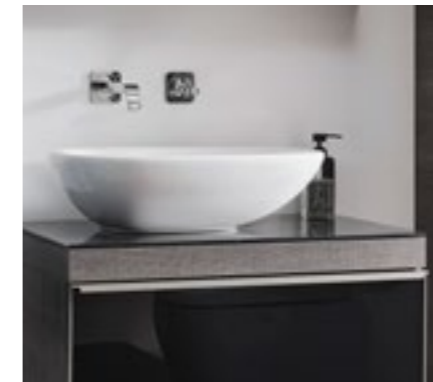

# GEBERIT CITTERIO WASHBASINS

KeraTect®

Ceramic waste cover

Hidden overflow

The washbasins of the Geberit Citterio bathroom series embody simple and timeless elegance in unmistakable Italian design.

Symmetrical lines frame gently rounded inner basins and provide generous space for washbasins. A perfectly designed and specially developed, ceramic waste cover is seamlessly incorporated into the basin design. Nothing can disrupt the aesthetics of the washbasins, as they are designed without an overflow hole, which is made possible by the patented Geberit washbasin connector Clou.