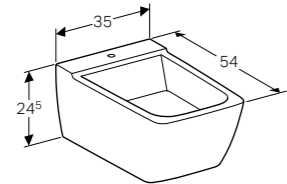

Wall-hung bidet

W 35 / D 54 / H 24.5cm

Hidden water supply connection, hidden fastening.

Art. no.	Product Description
500.501.01.1	White

GEBERIT XENO² BATHROOM FURNITURE COLOURS

BODY/FRONT

White, high-gloss   Scultura grey   Grey, matt coated

All Geberit bathroom furniture ranges are made of moisture resistant material.

Soft closing drawers

Push to open

Hidden wall mounting

Soft closing

Flush volume

Hidden overflow

Moisture resistant

Ground clearance

QuickRelease function for the toilet seat

KeraTect®

Rimfree®