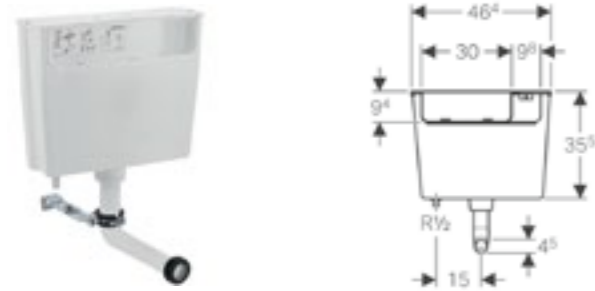

## GEBERIT CISTERNS AND FRAMES FOR FURNITURE

**Geberit low-height furniture cistern, 6/3 litres, pneumatic flush actuation, complete with Type 01 button, gloss chrome**

**Art. no.** 109.724.21.2  
**Product Description** Installation height 79cm