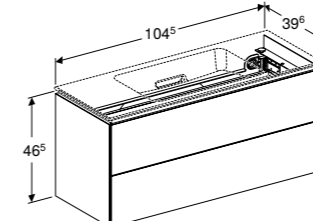

**Cabinet for 75cm washbasin**

W 74.5 / D 39.6 / H 46.5cm

Wall mounted, handleless design with two drawers.

Art. no.	Product Description
500.381.00.1	Black walnut
500.381.01.1	White high gloss

**Cabinet for 105cm washbasin**