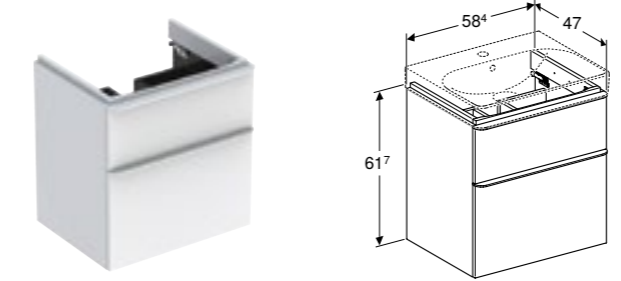

Cabinet for 60cm washbasin, with two soft closing mechanism drawers
W 58.4 / D 49 / H 61.7cm
Wall mounted, integrated handles, moisture resistant, delivered pre-assembled.
Art. no. 500.352.00.1 **Product Description** White
500.352.JK.1 Lava
500.352.JL.1 Sand grey
500.352.JR.1 Hickory