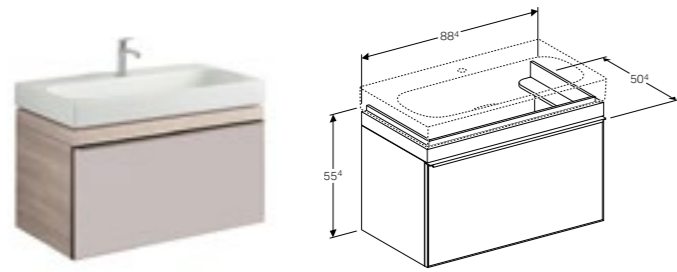

Cabinet for 90cm washbasin, with one soft closing mechanism drawer

W 88.4 / D 50.4 / H 55.4cm

Wall mounted, opening via handle, can be equipped with feet, front panel made of glass, frame made of metal, delivered pre-assembled.

Art. no.	Product Description
500.559.JI.1	Taupe, beige oak
500.559.JJ.1	Black, grey-brown oak