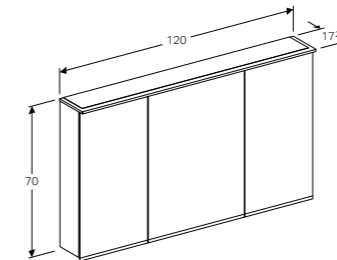

Option plus 120cm mirror cabinet with functional and ambient lighting, three doors
W 120 / D 17.2 / H 70cm
LED lighting, indirect lighting, touch sensor switch for the upper light, touch sensor switch for the bottom light, power socket, USB port, mirrored body, mirrored back side, doors mirrored on both sides, movable shelves. The Option Plus mirror cabinets also include a magnetic accessory holder.
Art. no.
500.597.P5.1