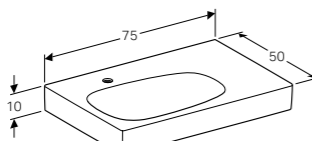

75cm washbasin with shelf surface
W 75 / D 50 / H 10cm

Washbasin without overflow, with ceramic cover cap, available with Clou overflow system or running waste with free outlet, asymmetrical, can be installed with a washbasin cabinet.

Art. no.   **Product Description**
500.545.01.1   Left hand tap hole, shelf space right
500.546.01.1   Right hand tap hole, shelf space left