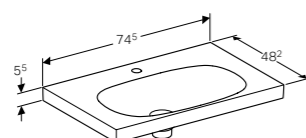

**Art. no.**      **Product Description**  
500.622.01.2      Centred tap hole

**90cm slim rim washbasin**

W 89.5 / D 48 / H 17cm

For mounting on a washbasin cabinet, visible overflow.

**Art. no.**      **Product Description**  
500.642.01.2      Centred tap hole  
500.643.01.2      Without tap hole