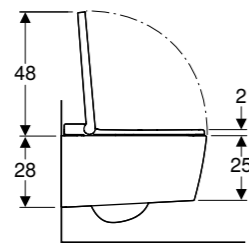

COMPLETE SOLUTIONS

Art. no.	Product Description
146.210.11.1	Shower toilet with plated cover, white
146.210.21.1	Shower toilet with plated cover, chrome

Design cover ☐ ☐

Geberit AquaClean Tuma Classic
W 36 / D 55.3 / H 44.6cm
Complete wall-hung solution.

Art. no.	Product Description
146.090.11.1	White alpine

Art. no.	Product Description
146.200.11.1	Shower toilet with plated cover, white
146.200.21.1	Shower toilet with plated cover, chrome

Design cover ☐ ☐

Geberit AquaClean Tuma Comfort Floorstanding
W 36 / D 56 / H 43cm
Complete solution.

Art. no.	Product Description
146.310.11.1	White alpine
146.310.SI.1	White glass
146.310.SJ.1	Black glass
146.310.FW.1	Stainless steel brushed

Design cover ☐ ☐ ☐ ☐

Art. no.	Product Description
146.220.11.1	White alpine
146.220.21.1	Gloss chrome

Design cover ☐ ☐

Geberit AquaClean Tuma Classic Floorstanding
W 36 / D 56 / H 43cm
Complete solution.

Art. no.	Product Description
146.320.11.1	White alpine

Art. no.	Product Description
146.290.11.1	White alpine
146.290.SI.1	White glass
146.290.SJ.1	Black glass
146.290.FW.1	Stainless steel brushed

Design cover ☐ ☐ ☐ ☐