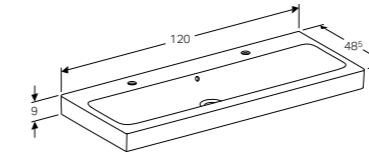

90cm washbasin
W 90 / D 48.5 / H 9cm

Washbasin with visible overflow, can be installed with a washbasin cabinet.

Art. no.	Product Description
124090000	Centred tap hole
124093000	Without tap hole