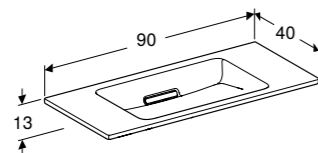

90cm floating design washbasin

W 90 / D 40 / H 13cm

Washbasin without overflow. Colour choice available for design line on ceramic cap, can be combined with 100cm mirror cabinet.

Art. no.	Product Description
500.390.01.1	White, gloss chrome
500.390.01.2	White, bright brushed chrome
500.390.01.3	White, glossy white