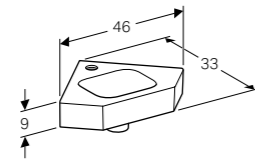

46cm corner handrinse basin

W 46 / D 33 / H 9cm

For installation in small, confined spaces, without overflow.

Art. no.	Product Description
124729000	Centred tap hole