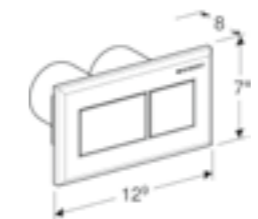

Geberit remote square flush controls

W 12.9 / D 7.4 / H 8cm

Battery powered version also available.

Art. no.	Product Description
116.051.GH.1	Brushed chrome
116.051.KA.1	Bright chrome plated
116.051.KT.1	White high gloss / brushed chrome plated
116.051.KV.1	Black high gloss / chrome plated
116.052.21.1	Protruding design, gloss chrome plated

For Sigma 8cm cistern.

Art. no.	Product Description
116.053.GH.1	Brushed chrome
116.053.KA.1	Bright chrome plated
116.053.KT.1	White high gloss / brushed chrome
116.053.KV.1	Black high gloss / chrome plated
116.054.21.1	Protruding design, gloss chrome plated