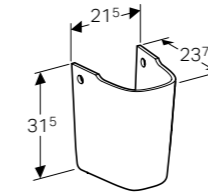

**Half pedestal for square handrinse basins**

W 21.5 / D 23.7 / H 31.5cm

Easy fastening with Geberit fastening set Kerafix.

Art. no.	Product Description
500.575.01.1	White

**450mm box shelf**

W 45 / D 14.3 / H 14.8cm