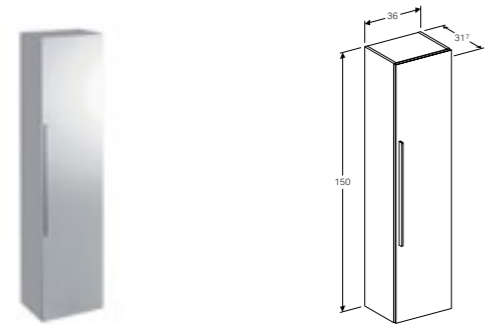

150cm tall cabinet with one door and external mirror
W 36 / D 31.7 / H 150cm
Wall mounted, opening via handle, with two fixed shelves, with two movable shelves, left or right hinge side, delivered pre-assembled.

Art. no.	Product Description
840150000	White
841152000	Natural oak
841151000	Lava