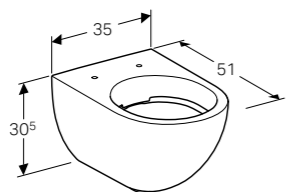

Wall-hung toilet, Rimfree®
W 35 / D 51 / H 30.5cm
Washdown toilet pan, hidden fastening, easy fastening with Geberit toilet wall fixing EFF2.
Art. no.   **Product Description**
500.600.01.2   White