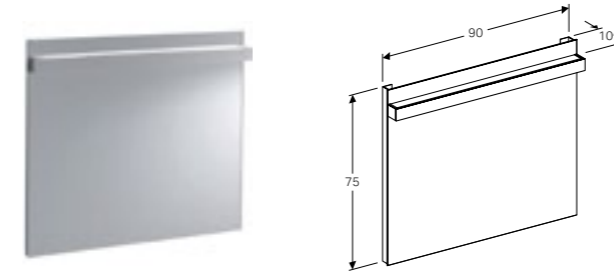

90cm mirror with functional lighting
W 90 / D 10.4 / H 75cm
Mechanical switch, adjustable lamp, LED lighting.

Art. no.	Product Description
840790000	30 W, 768 lm