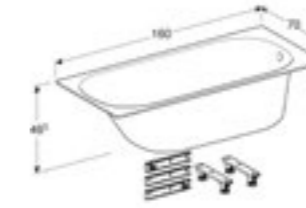

160 x 70cm rectangular bath, with set of feet
W 160 / D 70 / H 46.5cm
Built in bath, acrylic slim rim,, outlet at the feet end.
Art. no.   **Product Description**
554.001.01.1   White