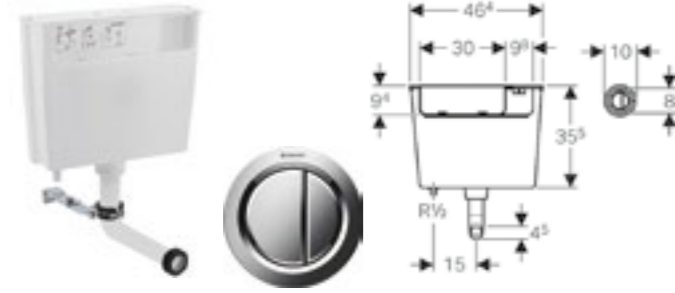

## GEBERIT CISTERNS AND FRAMES FOR FURNITURE

**Geberit low-height furniture cistern, 6/3 litres, pneumatic flush actuation, complete with Type 01 button, gloss chrome**

**Art. no.** 109.724.21.2  
**Product Description** Installation height 79cm