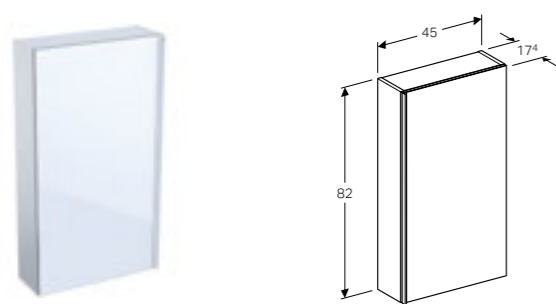

45cm high-level cabinet with one door
W 45 / D 17.4 / H 82cm
Wall mounted, opening via handle, door with soft closing mechanism, with three movable shelves, mirror on inside of door, delivered pre-assembled.

Art. no.	Product Description
500.639.01.2	White
500.639.JK.2	Lava
500.639.JL.2	Sand
500.639.16.1	Black