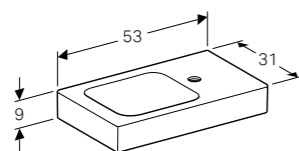

Art. no.	Product Description
840360000	White
841362000	Natural oak
841361000	Lava

**53cm handrinse basin with shelf surface**

W 53 / D 31 / H 9cm

Washbasin without overflow, asymmetrical, can be installed with a washbasin cabinet.