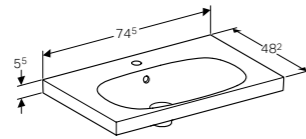

75cm washbasin, with shelf surface

W 74.5 / D 48.2 / H 5.5cm

Can be installed with a washbasin cabinet, visible overflow.

Art. no.   **Product Description**
500.622.01.2   Centred tap hole