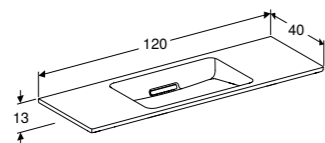

**90cm washbasin for furniture**

W 90 / D 40 / H 13cm

Washbasin without overflow. Colour choice available for design line on ceramic cap, can be combined with 100cm mirror cabinet.

Art. no.	Product Description
500.395.01.1	White, gloss chrome
500.395.01.2	White, bright brushed chrome
500.395.01.3	White, glossy white