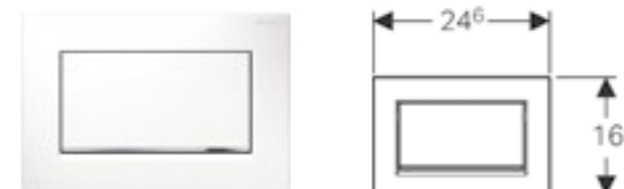

Geberit Sigma30

W 24.6 / D 1.2 / H 16.4cm.

For stop-and-go flush, screwable.

Art. no.	Product Description
115.893.KJ.1	White / gloss chrome / white
115.893.KX.1	Anti-fingerprint coating: chrome brushed / gloss chrome / chrome brushed
115.893.KY.1	Gloss chrome / chrome brushed / gloss chrome
115.893.45.1	Gold plated
115.893.JT.1	Anti-fingerprint coating: matt white / gloss chrome / matt white
115.893.14.1	Anti-fingerprint coating: matt black / gloss chrome / matt black