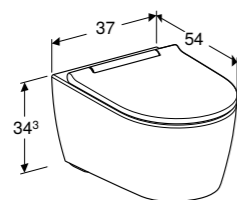

Wall-hung toilet

W 37 / D 54 / H 34.3cm

Shrouded pan with TurboFlush technology.
WC seat included with design cover.

Art. no.	Product Description
500.201.01.1	White
500.202.01.1	Gloss Chrome