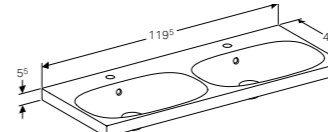

W 74 / D 47.6 / H 53.5cm

Wall mounted, opening via handle, drawer with soft closing mechanism, moisture resistant, delivered pre-assembled.

**Art. no.**      **Product Description**  
500.611.01.2      White  
500.611.JK.2      Lava  
500.611.JL.2      Sand  
500.611.16.1      Black