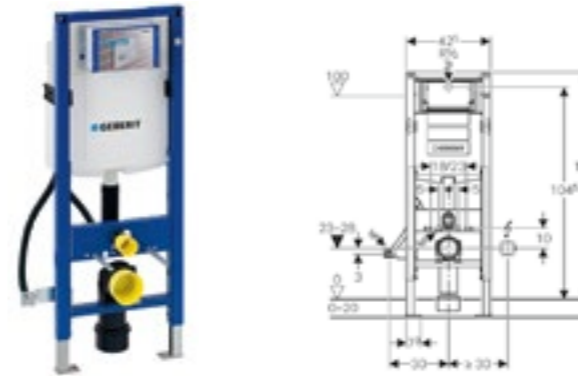

SPECIAL APPLICATIONS

Geberit Duofix toilet frame with Sigma cistern 12cm

Art. no.	Product Description
111.352.00.5	Less-abled, 112cm