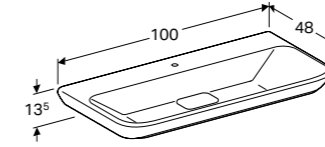

100cm washbasin
W 100 / D 48 / H 13.5cm
Washbasin without overflow, suitable for Clou overflow system or running waste, can be installed with a washbasin cabinet.
Art. no.
125400600