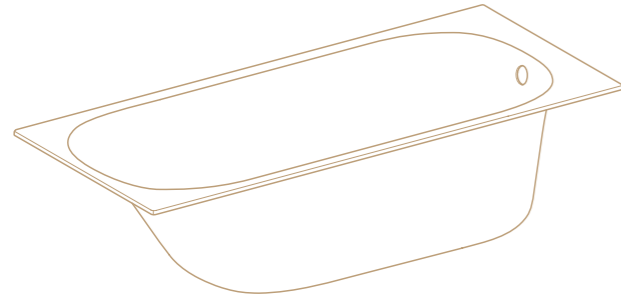

GEBERIT SOANA

A comfortable bath is often an important consideration when designing the bathroom. Geberit Soana adds a touch of wellness into every bathroom, regardless of the floor plan.