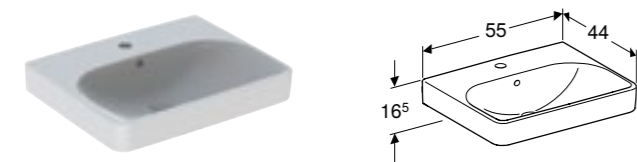

55cm square washbasin
W 55 / D 44 / H 16.5cm
Visible overflow, can be installed with cabinet for basin.
Art. no. 500.259.01.1 **Product Description** Centred tap hole
501.574.00.1 Without tap hole