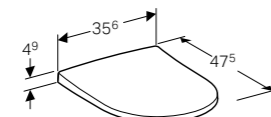

Toilet seat
W 35.6 / D 47.5 / H 4.9cm
Hinges made of metal, overlapping toilet lid, slim design.
Art. no.   **Product Description**
500.604.01.2   White
500.660.01.2   White, soft close
500.605.01.2   White, soft close, quick release