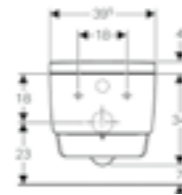

COMPLETE SOLUTIONS

**Geberit AquaClean Mera Comfort**  
W 36 / D 59 / H 38cm  
Designer shower toilet that meets the highest standards.

Art. no.	Product Description
146.210.11.1	Shower toilet with plated cover, white
146.210.21.1	Shower toilet with plated cover, chrome