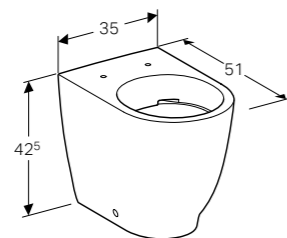

Floor standing raised toilet, Rimfree®
W 35 / D 51 / H 42.5cm
Back-to-wall, washdown toilet pan, 6/4 litre or 4/2.6 litre, horizontal or vertical outlet, hidden fastening, raised seat height, small projection.
Art. no.   **Product Description**
500.602.01.2   White