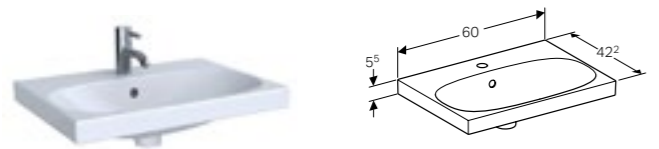

60cm washbasin, small projection
W 60 / D 42.2 / H 5.5cm
Can be installed with a washbasin cabinet, visible overflow.

Art. no.	Product Description
500.631.01.2	Centred tap hole