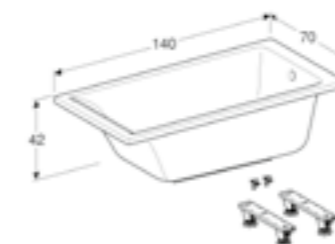

**130cm slim double basin and vanity unit**

W 130 / D 48 / H 62.2 cm

Wall mounted, handleless design, with concealed internal drawer.

Art. no.	Product Description
501.918.01.1	Centred tap hole, White
501.918.JK.1	Centred tap hole, Lava
501.918.00.1	Centred tap hole, Light Hickory
501.918.JR.1	Centred tap hole, Hickory