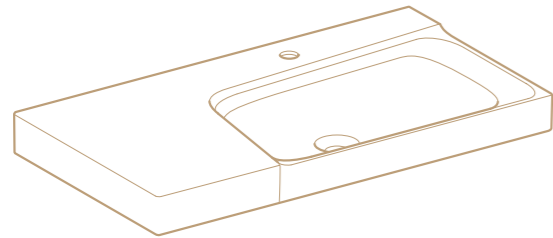

# GEBERIT XENO<sup>2</sup>

The designer range Geberit Xeno<sup>2</sup> is synonymous with design minimalism. Clear geometric outer lines are complemented by soft, natural shapes in the inner basin. This combination creates the impression of a basin that has been shaped over decades by flowing water. Geberit Xeno<sup>2</sup> boasts a perfectly coordinated product range comprising of intelligent, well thought through elements created in an identical design language. **Superior elegance and perfection.**