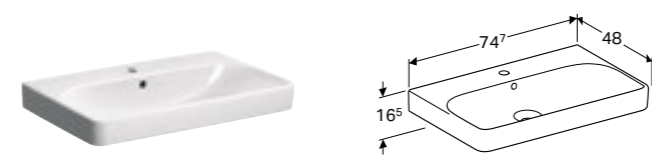

75cm square washbasin
W 74.7 / D 48 / H 16.5cm
Visible overflow, can be installed with cabinet for basin.
Art. no. 500.249.01.1 **Product Description** Centred tap hole