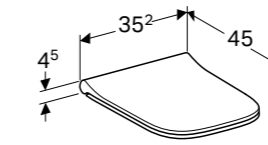

Toilet seat, sandwich

W 35.2 / D 45 / H 4.5cm

Hinges made of metal, slim design, sandwich lid

Art. no.	Product Description
500.239.01.1	White
500.240.01.1	White, soft closing
500.688.01.1	White, soft closing, quick release