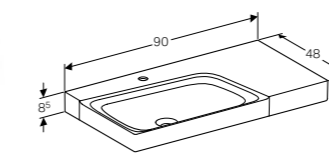

90cm washbasin with shelf surface

W 90 / D 48 / H 8.5cm

Washbasin without overflow, compatible with running waste, can be installed with a washbasin cabinet.

Art. no.	Product Description
500.533.01.1	Left tap hole, shelf space right
500.534.01.1	Without tap hole, shelf space right