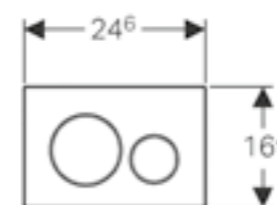

Geberit Sigma20
W 24.6 / D 1.2 / H 16.4cm