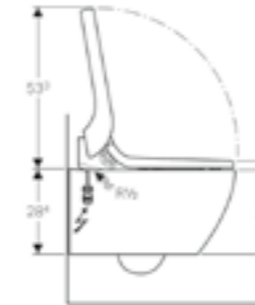

Design cover ☐ ☐

Geberit AquaClean Tuma Classic
W 36 / D 55.3 / H 44.6cm
Complete wall-hung solution.