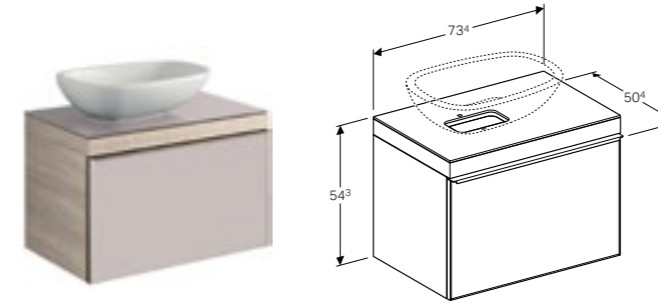

75cm cabinet for lay-on washbasin, with one soft closing mechanism drawer

W 73.4 / D 50.4 / H 54.3cm

Wall mounted, opening via handle, front panel made of glass, can be equipped with feet, cover plate made of glass, frame made of metal, delivered pre-assembled.

Art. no.	Product Description
500.558.JI.1	Taupe, beige oak
500.558.JJ.1	Black, grey-brown oak