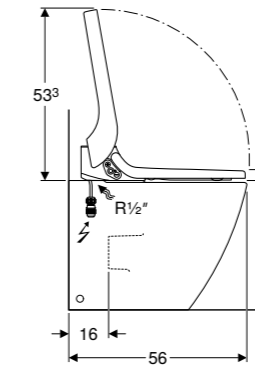

Geberit AquaClean Tuma Comfort Floorstanding
W 36 / D 56 / H 43cm
Complete solution.