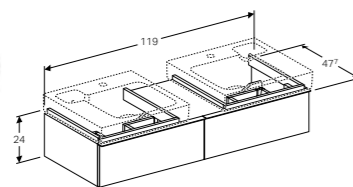

Cabinet for two 50cm washbasins, with two drawers and shelf surface
W 119 / D 47.7 / H 24cm

Wall mounted, opening via handle, drawer with soft closing mechanism, delivered pre-assembled.

Art. no.	Product Description
840320000	White
841322000	Natural oak
841321000	Lava