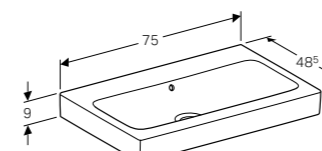

75cm washbasin

W 75 / D 48.5 / H 9cm

Washbasin with visible overflow, can be installed with a washbasin cabinet.

Art. no.	Product Description
124075000	Centred tap hole
124078000	Without tap hole