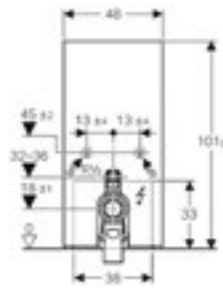

Geberit Monolith Plus

W 48.2 / D 10.6 / H 101cm
Floor standing toilet, height 101cm.

Art. no.	Product Description
131.202.TG.5	Black glass / aluminum
131.202.SQ.5	Umber glass / aluminum
131.202.SJ.5	Sand glass / auminium
131.202.SI.5	White glass / aluminium
131.202.JK.5	Lava glass / black chrome aluminium
131.202.JL.5	Sand grey glass / aluminium
131.202.JV.5	Stoneware concrete look / aluminium
131.202.00.5	Stoneware slate look / black chrome aluminium
131.202.SJ.6	Black glass / black chrome aluminium