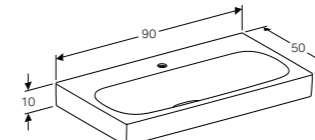

90cm washbasin
W 90 / D 50 / H 10cm

Washbasin without overflow, with ceramic cover cap, available with Clou overflow system or running waste with free outlet, can be installed with a washbasin cabinet.

Art. no.   **Product Description**
500.547.01.1   Centred tap hole