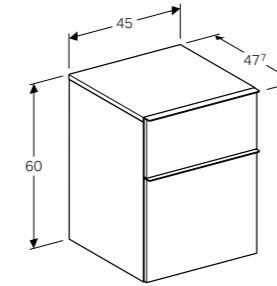

45cm side cabinet with two drawers
W 45 / D 47.7 / H 60cm

Wall mounted, opening via handle, drawer with soft closing mechanism, delivered pre-assembled.

Art. no.	Product Description
840045000	White
841047000	Natural oak
841046000	Lava