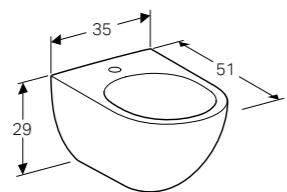

Wall-hung bidet
W 35 / D 51 / H 29cm
Hidden water supply connection, hidden fastening.
Art. no.   **Product Description**
500.601.01.2   White