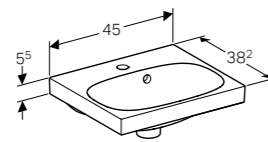

45cm handrinse basin
W 45 / D 38.2 / H 5.5cm

Can be installed with a washbasin cabinet, visible overflow.

Art. no.	Product Description
500.636.01.2	Centred tap hole