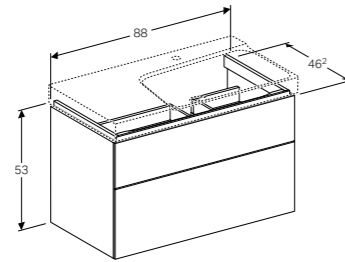

Cabinet for 90cm washbasin, with two drawers

W 88 / D 46.2 / H 53cm

Wall mounted, opened using push to open mechanism, moisture resistant, LED lighting, delivered pre-assembled.

Art. no.	Product Description
500.515.01.1	White, siphon cut out left
500.515.43.1	Scultura grey, siphon cut out left
500.515.00.1	Matt grey, siphon cut out left