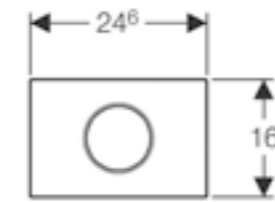

W 9.4 / D 7.3 / H 9.4cm

Art. no.	Product Description
116.043.11.1	White alpine
116.043.21.1	Gloss chrome plated
116.043.46.1	Matt chrome plated

TOUCHLESS

**Geberit Sigma10 touchless**

W 24.6 / D 1.4 / H 16.4cm