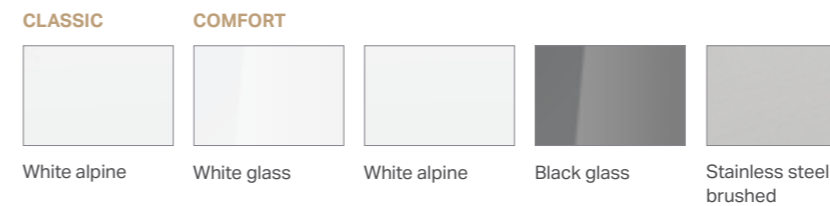

COLOURS GEBERIT AQUACLEAN MERA

COLOURS GEBERIT AQUACLEAN WALL PANEL

COLOURS GEBERIT AQUACLEAN SELA

COLOURS GEBERIT AQUACLEAN TUMA, DESIGN COVERS