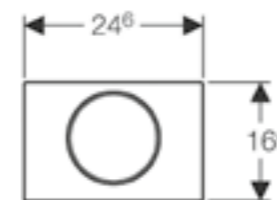

Geberit Sigma10
W 24.6 / D 1.4 / H 16.4cm

Art. no.	Product Description
115.758.KJ.5	White / gloss chrome / white
115.758.KK.5	White / gold-plated / white
115.758.KL.5	White / matt chrome / matt chrome
115.758.KH.5	Gloss chrome / matt chrome / gloss chrome
115.758.KN.5	Matt chrome / gloss chrome / matt chrome
115.758.KM.5	Black / gloss chrome / black
115.758.SN.5	Anti-fingerprint stainless steel: brushed / polished / brushed
115.758.JT.5	Anti-fingerprint coating: matt white / gloss chrome / matt white
115.758.14.5	Anti-fingerprint coating: matt black / gloss chrome / matt black
115.758.JQ.5	Anti fingerprint: matt chrome / gloss chrome / matt chrome
115.787.SN.5	Anti fingerprint & anti vandal stainless steel: brushed / polished / brushed