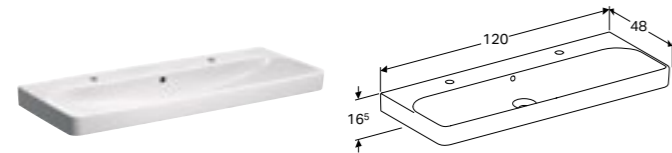

120cm square washbasin
W 120 / D 48 / H 16.5cm

Visible overflow, can be installed with cabinet for washbasin.

Art. no.	Product Description
500.253.01.1	Right and left tap hole
500.226.01.1	Centred tap hole
500.225.01.1	Without tap hole