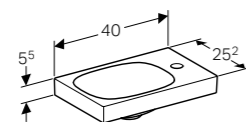

Hidden wall mounting

Hidden floor mounting

Soft closing

Flush volume

Ground clearance

QuickRelease

Rimfree®

**40cm handrinse basin**  
W 40 / D 25.2 / H 5.5cm