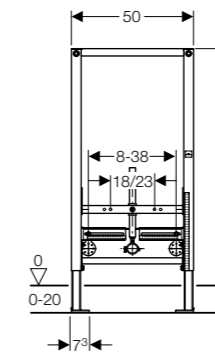

Geberit Duofix frame for bidet, 98cm, Universal

Art. no.	Product Description
111.544.00.1	With wall brackets, backplate elbows and chrome isolating valves