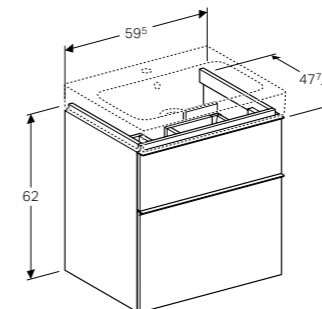

Cabinet for 60cm washbasin, with two drawers

W 59.5 / D 47.7 / H 62cm

Wall mounted, handle included, drawer with soft closing mechanism, delivered pre-assembled.

Art. no.	Product Description
840360000	White
841362000	Natural oak
841361000	Lava