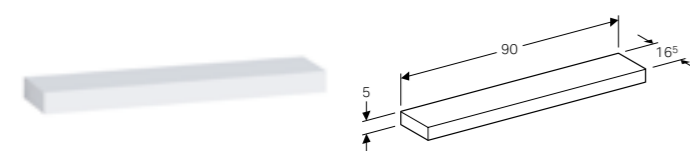

90cm wall shelf
W 90 / D 16.5 / H 5cm

Art. no.	Product Description
840990000	White
841992000	Natural oak
841991000	Lava