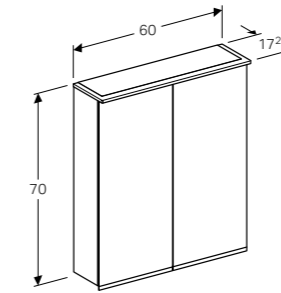

Option plus 60cm mirror cabinet with functional and ambient lighting, two doors
W 60 / D 17.2 / H 70cm
LED lighting, indirect lighting, touch sensor switch for the upper light, touch sensor switch for the bottom light, power socket, USB port, mirrored body, mirrored back side, doors mirrored on both sides, movable shelves. The Option Plus mirror cabinets also include a magnetic accessory holder.
Art. no.
500.595.P5.1