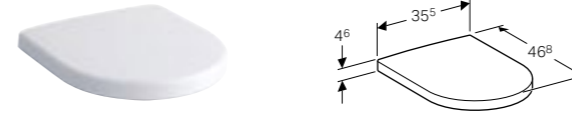

Toilet seat

W 35.5 / D 46.8 / H 4.6cm

Hinges made of metal, overlapping toilet lid.

Art. no.   **Product Description**
574120000   White
574130000   White, soft closing