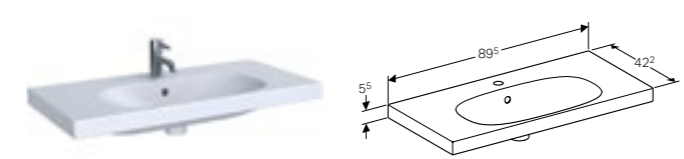

90cm washbasin, small projection, shelf surface
W 89.5 / D 42.2 / H 5.5cm
Can be installed with a washbasin cabinet, visible overflow, easy fastening with Geberit washbasin wall fixing EFF1.

Art. no.	Product Description
500.633.01.2	Centred tap hole
500.634.01.2	Without tap hole