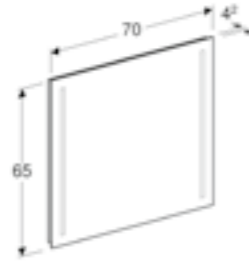

70cm mirror with functional side lighting
W 70 / D 4.2 / H 65cm
Mechanical switch, LED lighting.
Art. no.
500.587.00.1