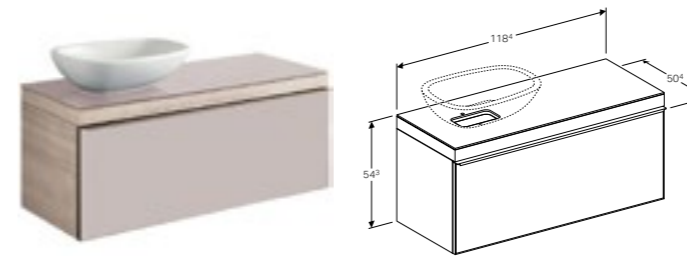

120cm cabinet for lay-on washbasin, with one soft closing mechanism drawer

W 118.4 / D 50.4 / H 54.3cm

Wall mounted, opening via handle, front panel made of glass, can be equipped with feet, cover plate made of glass, frame made of metal, delivered pre-assembled.

Art. no.	Product Description
500.561.JI.1	Taupe, beige oak
500.561.JJ.1	Black, grey-brown oak