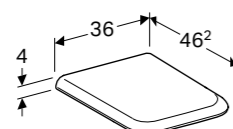

Soft close seat & cover
W 36 / D 54 / H 37.5cm
Hinges made of metal, overlapping lid.
Art. no.
575410000