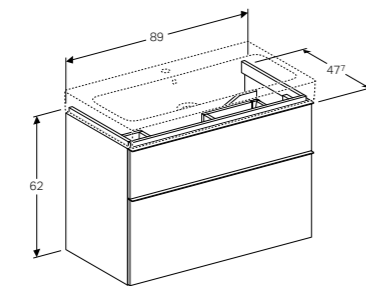

Cabinet for 90cm washbasin, with two drawers
W 89 / D 47.7 / H 62cm

Wall mounted, handle included, drawer with soft closing mechanism, delivered pre-assembled.

Art. no.	Product Description
840390000	White
841392000	Natural oak
841391000	Lava