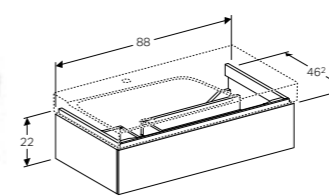

Cabinet for 90cm washbasin, with one drawer

W 88 / D 46.2 / H 22cm

Wall mounted, opened using push to open mechanism, moisture resistant, LED lighting, delivered pre-assembled.

Art. no.	Product Description
500.513.01.1	White, siphon cut out left
500.513.43.1	Scultura grey, siphon cut out left
500.513.00.1	Matt grey, siphon cut out left