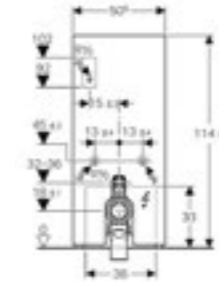

**Geberit Monolith Plus**

W 48.2 / D 10.6 / H 101cm  
Wall-hung toilet, height 101cm.

Art. no.	Product Description
131.221.SJ.5	Black glass / aluminum
131.221.SQ.5	Umber glass / aluminum
131.221.TG.5	Sand glass / aluminum
131.221.SI.5	White glass / aluminium
131.221.JK.5	Lava glass / black chrome aluminium
131.221.JL.5	Sand grey glass / aluminium
131.221.JV.5	Stoneware concrete look / aluminium
131.221.00.5	Stoneware slate look / black chrome aluminium
131.221.SJ.6	Black glass / black chrome aluminium