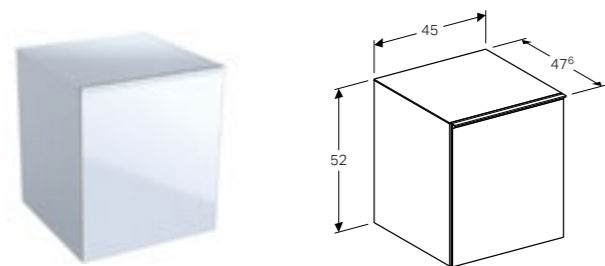

45cm low cabinet with one drawer and internal drawer
W 45 / D 47.6 / H 52cm
Wall mounted, opening via handle, drawer with soft closing mechanism, moisture resistant, delivered pre-assembled.

Art. no.	Product Description
500.618.01.2	White
500.618.JK.2	Lava
500.618.JL.2	Sand
500.618.16.1	Black