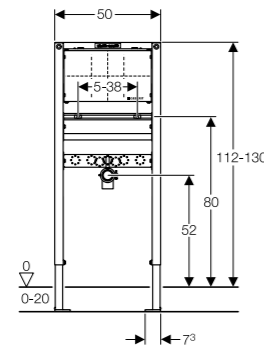

WASHBASIN FRAMES

Geberit Duofix frame for washbasin, 112 - 130cm, Wall mounted tap, concealed

Art. no.	Product Description
111.493.00.1	With PreWall brackets, backplate elbows and chrome isolating valves
111.567.00.1	130cm washbasin, wall mounted tap with concealed function box
111.568.00.1	130cm washbasin, wall mounted tap with concealed function box and concealed trap