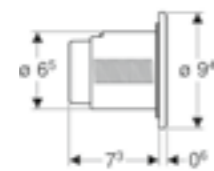

Geberit Sigma21

W 24.6 / D 1.2 / H 16.4cm

Art. no.	Product Description
115.884.SI.1	White glass / chrome plated / white glass
115.884.SJ.1	Black glass / chrome plated / black glass
115.884.OO.1	Customisable / chrome plated
115.884.JM.1	Slate / chrome plated / slate
115.884.JV.1	Concrete effect / chrome plated / concrete effect
115.884.JX.1	Black walnut / chrome plated / black walnut
115.884.JK.1	Lava glass / chrome plated
115.884.JL.1	Sand grey glass / chrome plated
115.652.SJ.1	Black glass / brass / black glass
115.652.OO.1	Customisable / brass
115.652.SI.1	White glass / brass / white glass
115.652.JM.1	Slate / brass / slate
115.652.JX.1	Black walnut / brass / black walnut
115.652.JV.1	Concrete effect / brass / concrete effect
115.650.SJ.1	Black glass / red gold / black glass
115.650.OO.1	Customisable / red gold
115.650.SI.1	White glass / red gold / white glass
115.650.JM.1	Slate / red gold / slate
115.650.JX.1	Black walnut / red gold / black walnut
115.650.JV.1	Concrete effect / red gold / concrete effect
115.651.SI.1	White glass / black chrome / white glass
115.651.SJ.1	Black glass / black chrome / black glass
115.651.OO.1	Customisable / black chrome
115.651.JM.1	Slate / black chrome / slate
115.651.JX.1	Black walnut / black chrome / black walnut
115.651.JV.1	Concrete effect / black chrome / concrete effect

FLUSH BUTTONS

Sigma 8cm single flush

W 9.4 / D 7.3 / H 9.4cm

Art. no.	Product Description
116.041.11.1	White alpine
116.041.21.1	Gloss chrome plated
116.041.46.1	Matt chrome plated

Sigma 8cm Dual flush

W 9.4 / D 7.3 / H 9.4cm

Art. no.	Product Description
116.043.11.1	White alpine
116.043.21.1	Gloss chrome plated
116.043.46.1	Matt chrome plated

TOUCHLESS

Geberit Sigma10 touchless

W 24.6 / D 1.4 / H 16.4cm

Battery powered version also available.