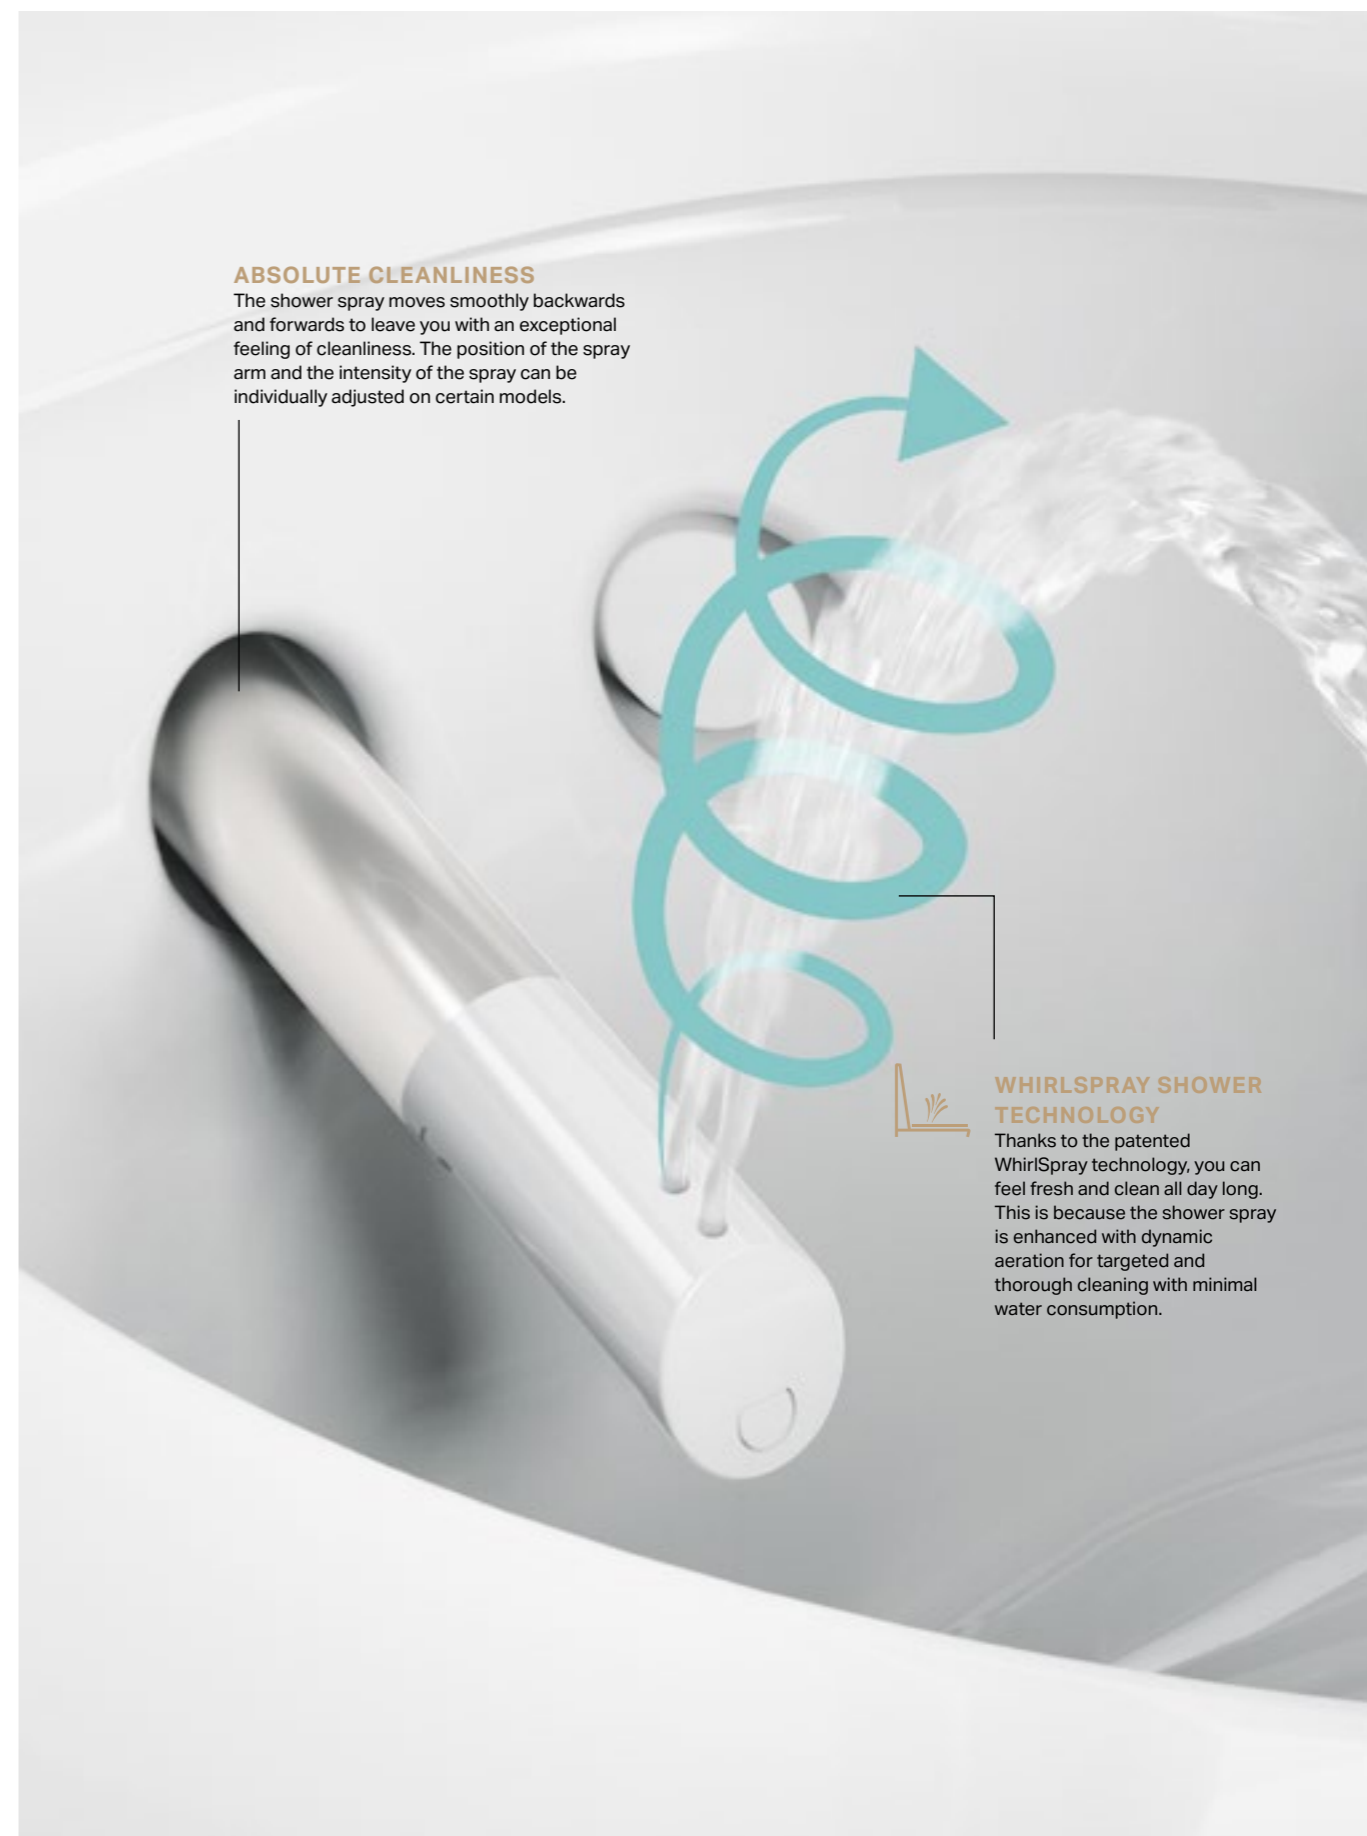

**YOUR OWN PERSONAL WELL-BEING PROGRAMME**  
The intuitive remote provides hand-held control and the touch of a button is all it takes to call up personal settings.

**A TOUCHLESS LID**  
Thanks to the proximity sensor, the toilet lid opens and closes automatically.

**SUPERIOR COMFORT**  
The high quality ergonomic seat features integrated heating.

**PRACTICAL AND EASY TO MAINTAIN**  
From the easily removable seat and lid to the automatic descaling programme, Geberit AquaClean shower toilets are specifically designed to be cleaned and maintained with minimal effort throughout their long service life.

**GENTLE INTIMATE HYGIENE**  
With an additional shower spray, the gentle lady shower ensures personal hygiene using pure water.

**ABSOLUTE CLEANLINESS**

The shower spray moves smoothly backwards and forwards to leave you with an exceptional feeling of cleanliness. The position of the spray arm and the intensity of the spray can be individually adjusted on certain models.

**WHIRLSPRAY SHOWER TECHNOLOGY**

Thanks to the patented WhirlSpray technology, you can feel fresh and clean all day long. This is because the shower spray is enhanced with dynamic aeration for targeted and thorough cleaning with minimal water consumption.