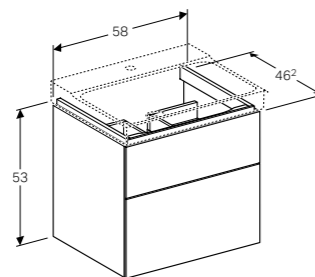

Art. no.	Product Description
500.533.01.1	Left tap hole, shelf space right
500.534.01.1	Without tap hole, shelf space right

**Cabinet for 60cm washbasin, with two drawers**

W 58 / D 46.2 / H 53cm

Wall mounted, opened using push to open mechanism, moisture resistant, LED lighting, delivered pre-assembled.