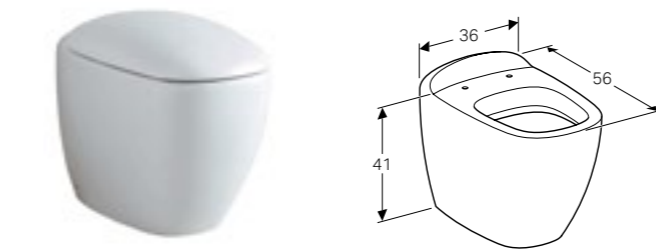

Floor standing toilet, back-to-wall, Rimfree®
W 36 / D 56 / H 41cm

Washdown toilet pan, 6/4 litre, with flush rim, horizontal or vertical outlet, hidden fastening.

Art. no.	Product Description
500.512.01.1	White