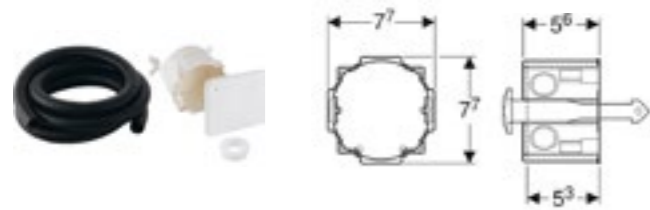

Power supply unit 230 V / 12 V / 50 Hz, for Geberit DuoFresh module, for outlet mounting box

Art. no.
243.971.00.1

Installation set with flush-mounting box, for Geberit DuoFresh module

Art. no.
244.999.00.1