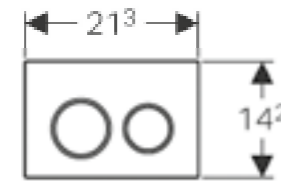

Geberit Kappa21