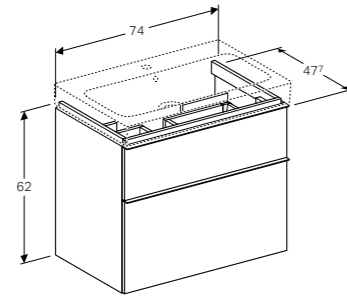

Cabinet for 75cm washbasin, with two drawers
W 74 / D 47.7 / H 62cm

Wall mounted, opening via handle, drawer with soft closing mechanism, delivered pre-assembled.

Art. no.	Product Description
840375000	White
841377000	Natural oak
841376000	Lava

120cm washbasin
W 120 / D 48.5 / H 9cm

Washbasin with visible overflow, can be installed with a washbasin cabinet.

Art. no.	Product Description
124025000	Without tap hole
124020000	Right and left tap hole