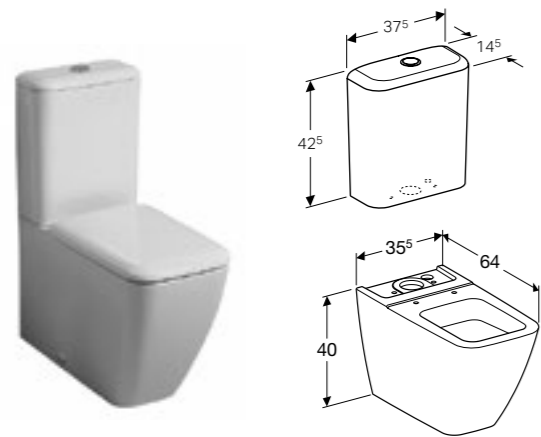

Square exposed cistern, bottom water supply connection
W 37.5 / D 14.5 / H 42.5cm
Close coupled, dual flush, volume 6/4 litre, water supply connection on the bottom.
Art. no.   **Product Description**
500.411.01.1   White

Square close coupled fully back-to-wall toilet
W 35.5 / D 56 / H 40cm
Washdown toilet pan multi directional outlet, hidden fastening.
Art. no.   **Product Description**
200920000   White