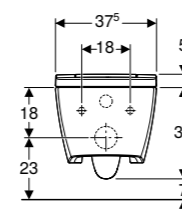

Geberit AquaClean Tuma Comfort
W 36 / D 55.3 / H 44.6cm
Complete wall-hung solution.

Art. no.	Product Description
146.220.11.1	White alpine
146.220.21.1	Gloss chrome