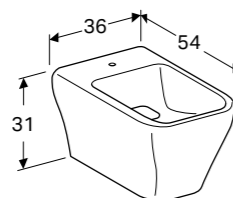

Wall-hung bidet
W 36 / D 54 / H 31cm
Hidden water supply connection, hidden fastening.
Art. no.
235450600