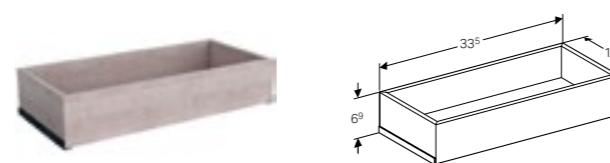

Art. no.	Product Description
500.646.00.1	Mystic oak

**45cm floating shelf**  
 W 45 / D 15.9 / H 14.8cm  
 Wall mounted, with three towel hooks, delivered pre-assembled.

Art. no.	Product Description
500.617.01.2	White
500.617.JK.2	Lava
500.617.JL.2	Sand
500.617.16.1	Black