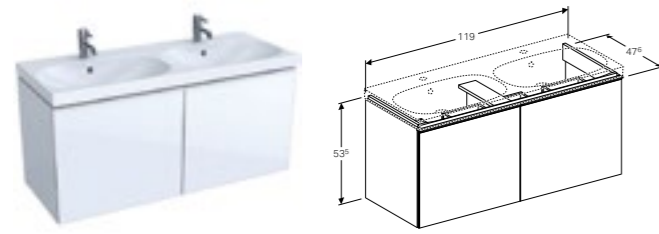

**120cm double washbasin**

W 119.5 / D 48.2 / H 5.5cm

Can be installed with a washbasin cabinet, visible overflow easy fastening with Geberit washbasin wall fixing EFF1.

**Art. no.**      **Product Description**  
500.627.01.2      Centred tap hole  
500.628.01.2      Without tap hole