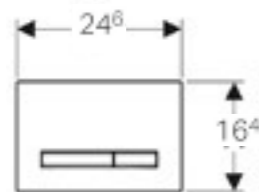

Geberit Sigma50
W 24.6 / D 1.16 - 1.36 / H 16.4cm