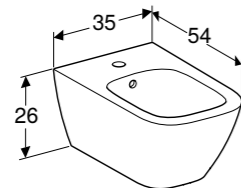

Art. no.
500.678.00.1

**Toilet seat, sandwich**

W 35.2 / D 45 / H 4.5cm

Hinges made of metal, slim design, sandwich lid

Art. no.	Product Description
500.239.01.1	White
500.240.01.1	White, soft closing
500.688.01.1	White, soft closing, quick release