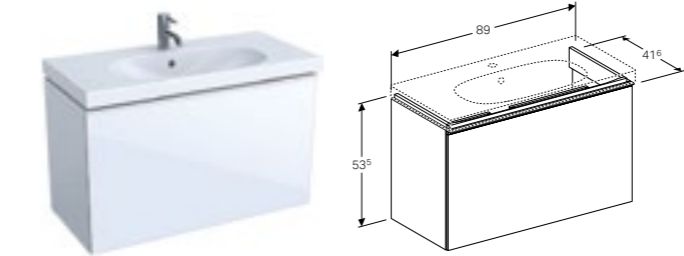

Cabinet for 90cm washbasin, with one drawer and internal drawer, small projection
W 89 / D 41.6 / H 53.5cm
Wall mounted, opening via handle, drawer with soft closing mechanism, moisture resistant, delivered pre-assembled.

Art. no.	Product Description
500.616.01.2	White
500.616.JK.2	Lava
500.616.JL.2	Sand
500.616.16.1	Black