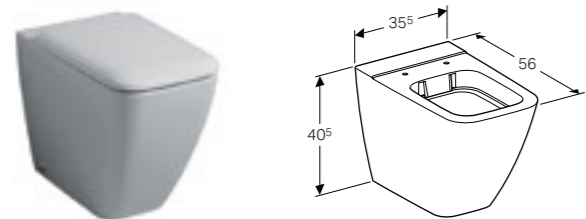

Square floor standing toilet, Rimfree®
W 35.5 / D 56 / H 40.5cm
Back-to-wall, washdown toilet pan, 6/4 litre, horizontal or vertical outlet, hidden fastening.
Art. no.   **Product Description**
211910000   White