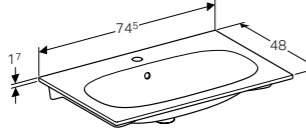

75cm slim rim washbasin

W 74.5 / D 48 / H 17cm

For mounting on a washbasin cabinet, visible overflow.

Art. no.   **Product Description**
500.641.01.2   Centred tap hole