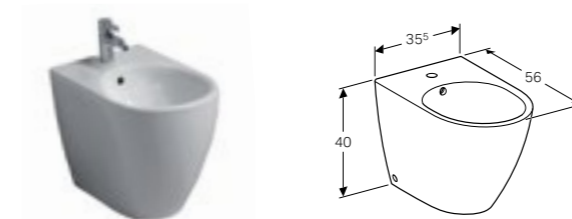

Floor standing bidet

W 35.5 / D 56 / H 40cm

Back-to-wall, hidden water supply connection, hidden fastening.

Art. no.   **Product Description**
234050000   White