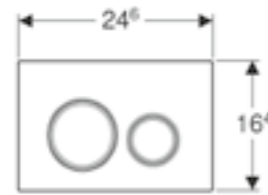

Geberit Sigma21

W 24.6 / D 1.2 / H 16.4cm

Art. no.	Product Description
115.884.SI.1	White glass / chrome plated / white glass
115.884.SJ.1	Black glass / chrome plated / black glass
115.884.OO.1	Customisable / chrome plated
115.884.JM.1	Slate / chrome plated / slate
115.884.JV.1	Concrete effect / chrome plated / concrete effect
115.884.JX.1	Black walnut / chrome plated / black walnut
115.884.JK.1	Lava glass / chrome plated
115.884.JL.1	Sand grey glass / chrome plated
115.652.SJ.1	Black glass / brass / black glass
115.652.OO.1	Customisable / brass
115.652.SI.1	White glass / brass / white glass
115.652.JM.1	Slate / brass / slate
115.652.JX.1	Black walnut / brass / black walnut
115.652.JV.1	Concrete effect / brass / concrete effect
115.650.SJ.1	Black glass / red gold / black glass
115.650.OO.1	Customisable / red gold
115.650.SI.1	White glass / red gold / white glass
115.650.JM.1	Slate / red gold / slate
115.650.JX.1	Black walnut / red gold / black walnut
115.650.JV.1	Concrete effect / red gold / concrete effect
115.651.SI.1	White glass / black chrome / white glass
115.651.SJ.1	Black glass / black chrome / black glass
115.651.OO.1	Customisable / black chrome
115.651.JM.1	Slate / black chrome / slate
115.651.JX.1	Black walnut / black chrome / black walnut
115.651.JV.1	Concrete effect / black chrome / concrete effect

FLUSH BUTTONS

Sigma 8cm single flush

W 9.4 / D 7.3 / H 9.4cm

Art. no.	Product Description
116.041.11.1	White alpine
116.041.21.1	Gloss chrome plated
116.041.46.1	Matt chrome plated

Sigma 8cm Dual flush

W 9.4 / D 7.3 / H 9.4cm

Art. no.	Product Description
116.043.11.1	White alpine
116.043.21.1	Gloss chrome plated
116.043.46.1	Matt chrome plated

TOUCHLESS

Geberit Sigma10 touchless

W 24.6 / D 1.4 / H 16.4cm

Battery powered version also available.