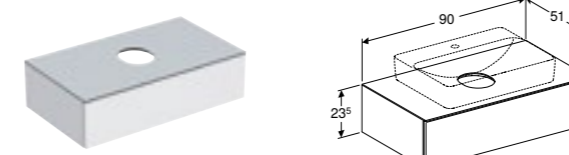

90cm cabinet for lay-on washbasin, with one drawer
W 90 / D 51 / H 23.5cm
With integrated shelf surface and trap.
Art. no. 501.165.00.1 **Product Description** White
501.166.00.1 Lava
501.168.00.1 Hickory