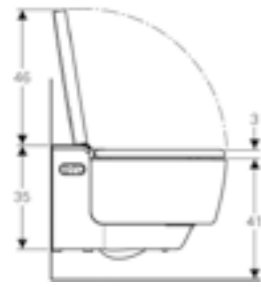

COMPLETE SOLUTIONS

**Geberit AquaClean Mera Comfort**  
W 36 / D 59 / H 38cm  
Designer shower toilet that meets the highest standards.

Art. no.	Product Description
146.210.11.1	Shower toilet with plated cover, white
146.210.21.1	Shower toilet with plated cover, chrome