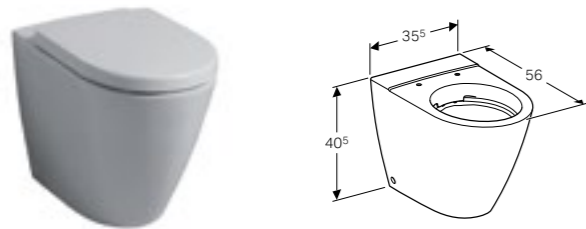

Floor standing toilet, Rimfree®

W 35.5 / D 56 / H 40.5cm

Back-to-wall, washdown toilet pan, 6/4 litre, horizontal or vertical outlet, hidden fastening.

Art. no.   **Product Description**
214020000   White