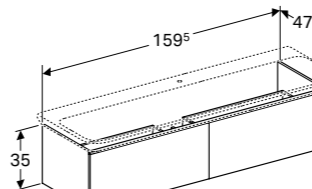

Cabinet for 160cm washbasin, with four drawers

W 159.5 / D 47.3 / H 35cm

Wall mounted, opened using push to open mechanism, moisture resistant, LED lighting, delivered pre-assembled.

Art. no.	Product Description
500.346.01.1	White
500.346.43.1	Scultura grey
500.346.00.1	Matt grey