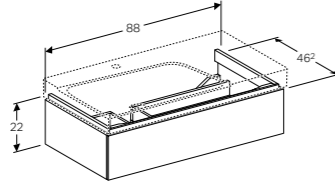

Cabinet for 90cm washbasin, with one drawer

W 88 / D 46.2 / H 22cm

Wall mounted, opened using push to open mechanism, moisture resistant, LED lighting, delivered pre-assembled.

Art. no.	Product Description
500.514.01.1	White, siphon cut out right
500.514.43.1	Scultura grey, siphon cut out right
500.514.00.1	Matt grey, siphon cut out right