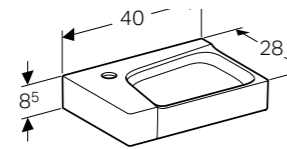

40cm handrinse basin

W 40 / D 28 / H 8.5cm

Washbasin without overflow, available with Clou overflow system or drain with running waste, can be installed with a washbasin cabinet.

Art. no.	Product Description
500.529.01.1	Right hand tap hole
500.528.01.1	Left hand tap hole