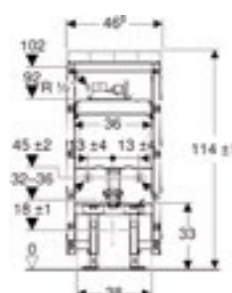

Geberit Monolith Plus
W 46.9 / D 9.7 / H 114cm
For wall-hung WC, height 114cm, customisable

Art. no.	Product Description
131.188.00.5	Monolith Plus sanitary module
131.196.00.1	Set of cistern lid with side claddings, customer-specific: aluminium brushed
131.197.00.1	Set of cistern lid with side claddings, customer-specific: black chrome / aluminium brushed

SIDE CLADDING

Aluminium

Black Aluminium

FRONTS GEBERIT MONOLITH

White

Lava

Mint

Stoneware Slate

Sand grey

Black glass

Umber

Black glass

Stoneware
Concrete