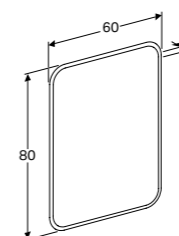

60cm mirror
W 60 / D 3 / H 80cm
LED lighting, indirect lighting, light operated by wall switch, heated rear to prevent mirror steaming up.
Art. no.
824360000