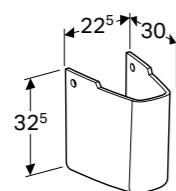

Semi pedestal
W 22.5 / D 30 / H 32.5cm
Not suitable for 60cm countertop basin.
Art. no.
291410600