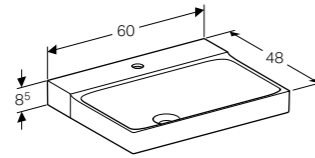

60cm washbasin

W 60 / D 48 / H 8.5cm

Washbasin without overflow, compatible with running waste, can be installed with a washbasin cabinet.

Art. no.	Product Description
500.530.01.1	Centred tap hole