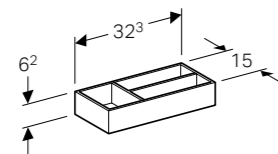

Art. no.	Product Description
500.519.00.1	120cm

**45cm glass shelf**  
 W 45 / D 45 / H 0.8cm  
 Can be combined with side cabinet with two drawers.

Art. no.	Product Description
500.523.00.1	45cm

**33cm organising box with T-partition**  
 W 32.3 / D 15 / H 6.2cm