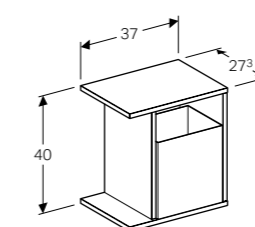

Side element with storage box, 28cm depth
W 37 / D 27.3 / H 40cm

Wall mounted, delivered pre-assembled, can be connected with handrinse basin cabinet.

Art. no.	Product Description
840237000	White
841239000	Natural oak
841238000	Lava

Only compatible with cabinet for 53cm handrinse basin, with drawer.