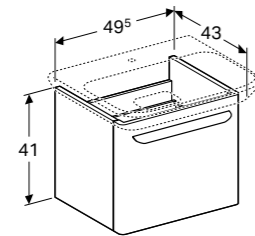

60cm washbasin unit
W 49.5 / D 43 / H 41cm
Wall mounted, opening via handle, moisture resistant, delivered pre-assembled.
Art. no.   **Product Description**
Y824060000   White
Y824061000   Taupe