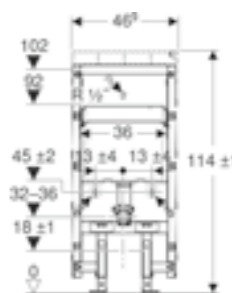

Geberit Monolith
W 46.9 / D 9.7 / H 114cm
For wall-hung WC, height 114cm, customisable

Art. no.	Product Description
131.187.00.5	Geberit Monolith sanitary module
131.194.00.1	Set of cistern lid with side claddings, customer-specific: aluminium brushed
131.195.00.1	Set of cistern lid with side claddings, customer-specific: black chrome / aluminium brushed