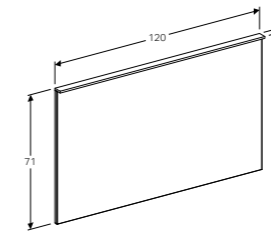

120cm mirror with functional and ambient lighting
W 120 / D 5.5 / H 71cm
Indirect lighting, heated rear to prevent mirror steaming up, touch sensor switch, dimmable, LED lighting.

Art. no.	Product Description
500.519.00.1	120cm