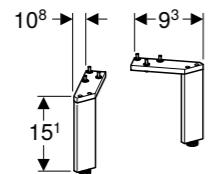

Square set of feet

Height adjustable

Art. no.
500.367.00.1