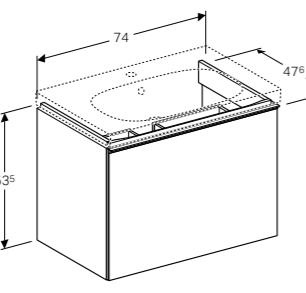

Cabinet for 75cm washbasin, with one drawer and internal drawer

W 74 / D 47.6 / H 53.5cm

Wall mounted, opening via handle, drawer with soft closing mechanism, moisture resistant, delivered pre-assembled.

Art. no.   **Product Description**
500.611.01.2   White
500.611.JK.2   Lava
500.611.JL.2   Sand
500.611.16.1   Black