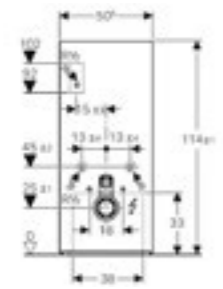

Geberit Monolith Plus

W 50.5 / D 10.6 / H 114cm
Wall-hung toilet, height 114cm.

Art. no.	Product Description
131.231.SJ.5	Black glass / aluminum
131.231.SQ.5	Umber glass glass / aluminum
131.231.TG.5	Sand glass / aluminum
131.231.SI.5	White glass / aluminium
131.231.JK.5	Lava glass / black chrome aluminium
131.231.JL.5	Sand grey glass / aluminium
131.231.JV.5	Stoneware concrete look / aluminium
131.231.00.5	Stoneware slate look / black chrome aluminium
131.231.SJ.6	Black glass / black chrome aluminium