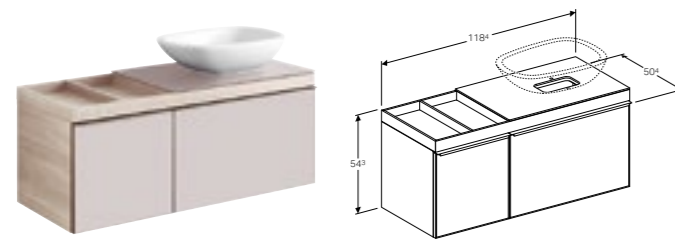

120cm cabinet for lay-on washbasin, with two soft closing mechanism drawers and shelf surface
W 118.4 / D 50.4 / H 54.3cm

Wall mounted, opening via handle, front panel made of glass, can be equipped with feet, cover plate made of glass, frame made of metal, delivered pre-assembled.

Art. no.	Product Description
500.565.JI.1	Taupe, beige oak, left
500.565.JJ.1	Black, grey-brown oak, left