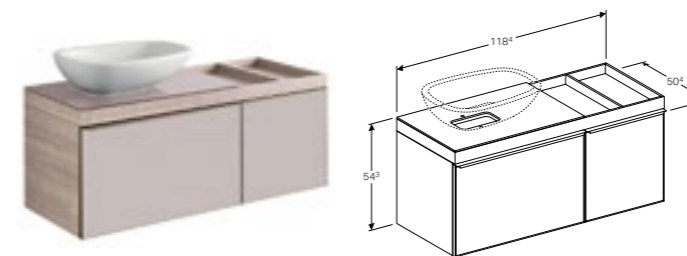

120cm cabinet for lay-on washbasin, with two soft closing mechanism drawers and shelf surface

W 118.4 / D 50.4 / H 54.3cm

Wall mounted, opening via handle, front panel made of glass, can be equipped with feet, cover plate made of glass, frame made of metal, delivered pre-assembled.

Art. no.	Product Description
500.564.JI.1	Taupe, beige oak, right
500.564.JJ.1	Black, grey-brown oak, right