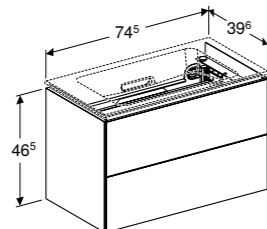

Cabinet for 75cm washbasin

W 74.5 / D 39.6 / H 46.5cm

Wall mounted, handleless design with two drawers.

Art. no.	Product Description
500.381.00.1	Black walnut
500.381.01.1	White high gloss