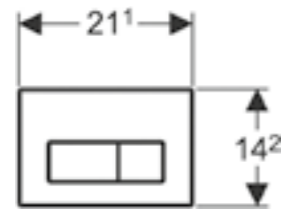

RECTANGULAR

Geberit Kappa50

W 21.1 / D 1.5 / H 14.2cm

Art. no. 115.260.11.1 White alpine
115.260.21.1 Gloss chrome
115.260.46.1 Matt chrome
115.258.00.1 Brushed stainless steel