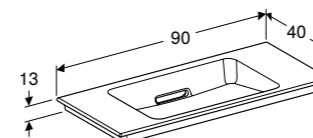

90cm washbasin for furniture

W 90 / D 40 / H 13cm

Washbasin without overflow. Colour choice available for design line on ceramic cap, can be combined with 100cm mirror cabinet.

Art. no.	Product Description
500.395.01.1	White, gloss chrome
500.395.01.2	White, bright brushed chrome
500.395.01.3	White, glossy white