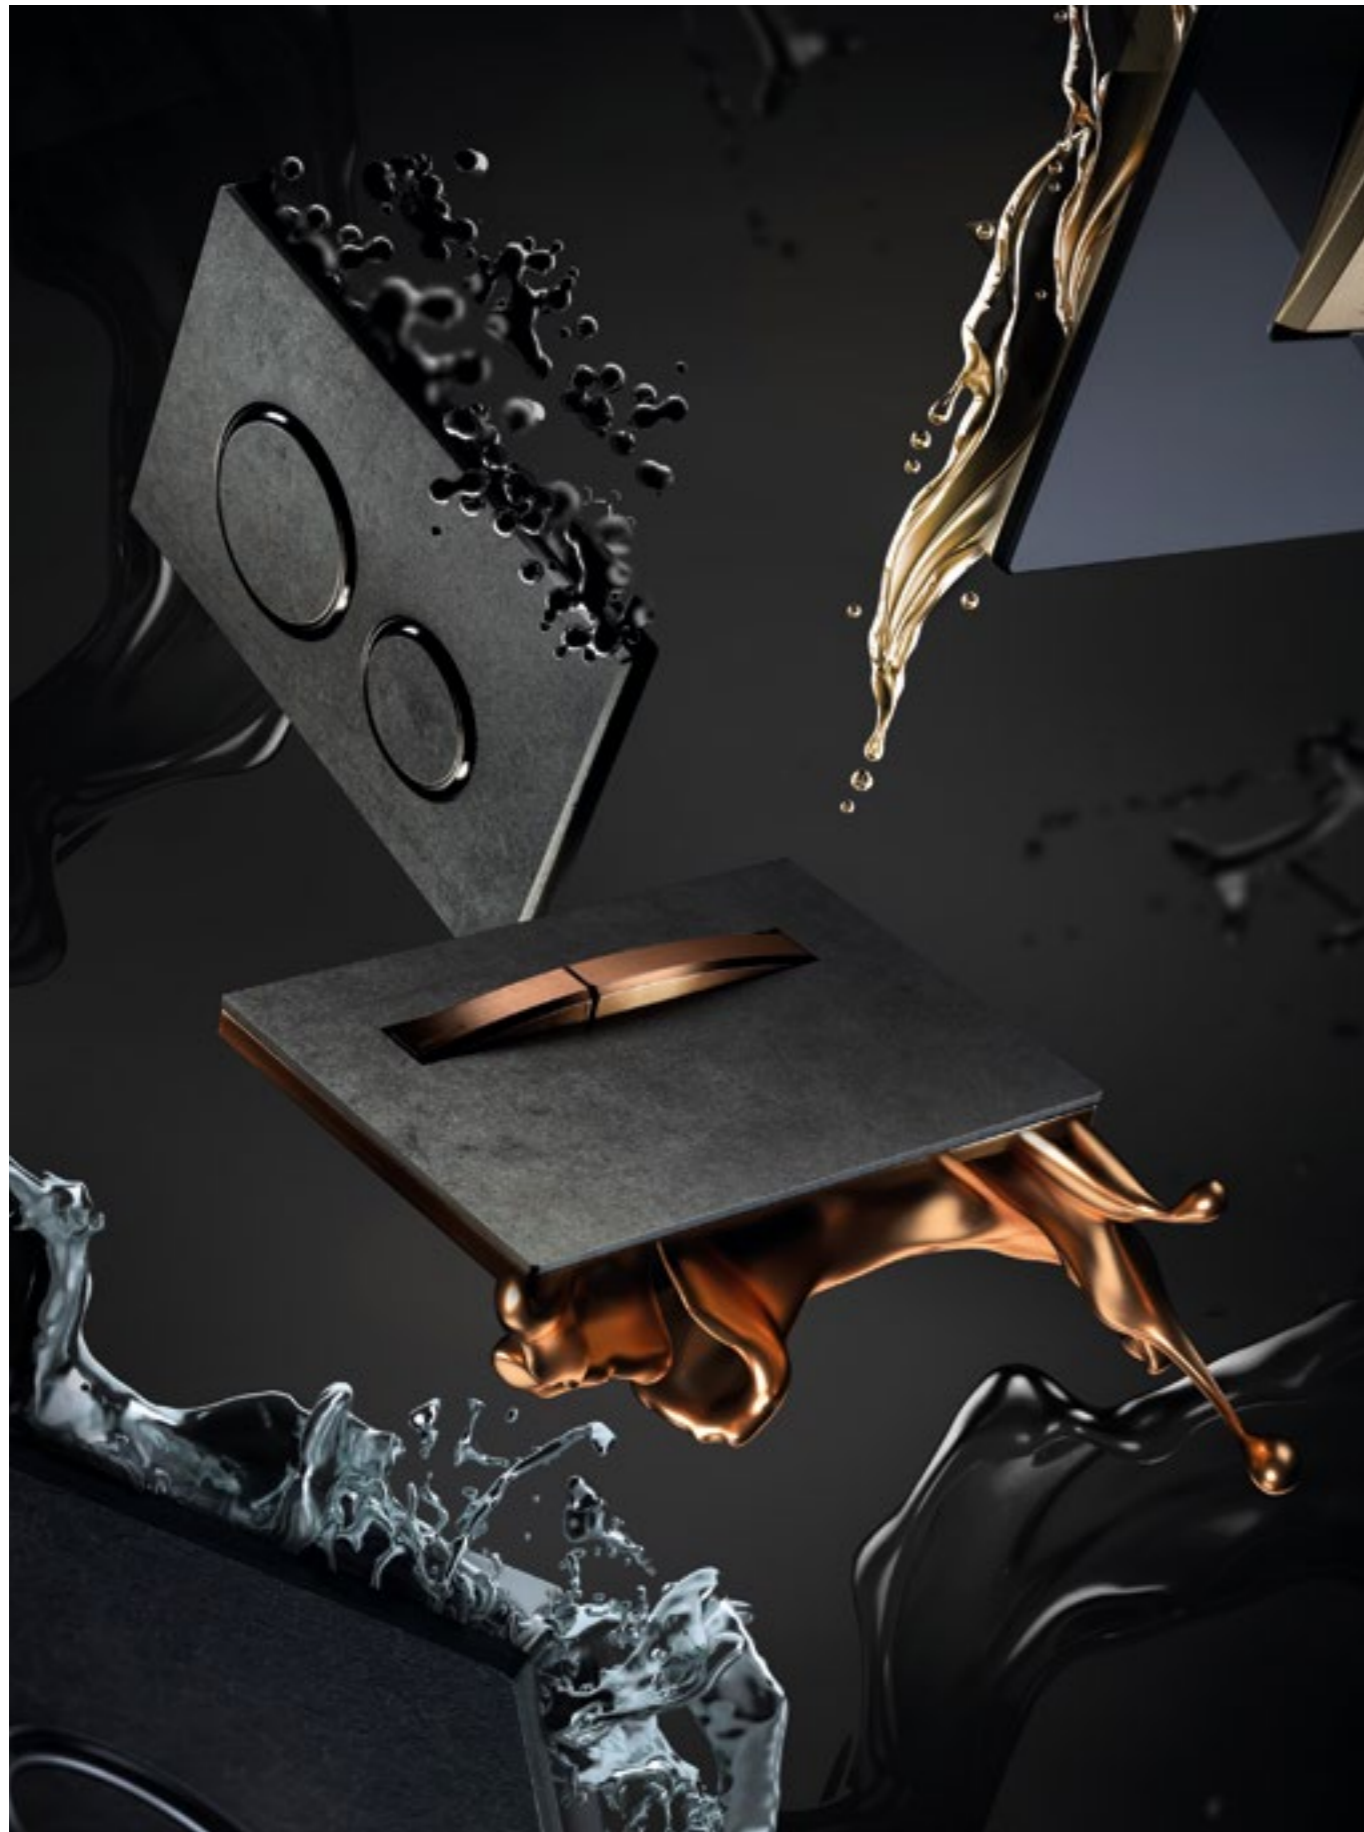

DESIGN

SPECIAL FINISHES

With the addition of a selection of special finishes to an already large range of flush plates, your bathroom can be truly on trend. Choose from a selection of metal finishes such as black chrome, red chrome or brass or add a different texture to the bathroom with a glass, wood, slate or concrete flush plate.

www.geberit.co.uk