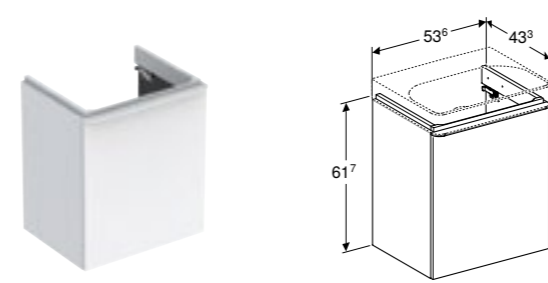

Cabinet for 55cm handrinse basin, with one soft closing mechanism door
W 44.2 / D 35.6 / H 61.7cm
Wall mounted, integrated handle, moisture resistant, delivered pre-assembled.
Art. no. 500.365.00.1 **Product Description** White right hand door
500.365.JK.1 Lava right hand door
500.365.JL.1 Sand grey right hand door
500.365.JR.1 Hickory right hand door
500.366.00.1 White left hand door
500.366.JK.1 Lava left hand door
500.366.JL.1 Sand grey left hand door
500.366.JR.1 Hickory left hand door