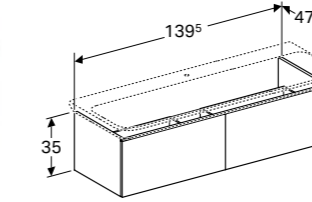

Cabinet for 140cm washbasin, with two drawers

W 139.5 / D 47.3 / H 35cm

Wall mounted, opened using push to open mechanism, moisture resistant, LED lighting, delivered pre-assembled.

Art. no.	Product Description
500.347.00.1	White
500.348.43.1	Scultura grey
500.348.00.1	Matt grey