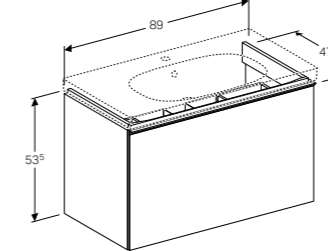

Cabinet for 90cm washbasin, with one drawer and internal drawer

W 89 / D 47.6 / H 53.5cm

Wall mounted, opening via handle, drawer with soft closing mechanism, moisture resistant, delivered pre-assembled.

Art. no.   **Product Description**
500.612.01.2   White
500.612.JK.2   Lava
500.612.JL.2   Sand
500.612.16.1   Black