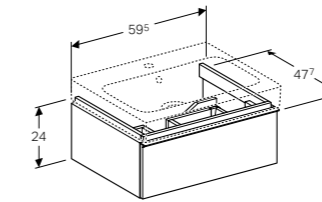

Cabinet for 60cm washbasin, with one drawer

W 59.5 / D 47.7 / H 24cm

Wall mounted, handle included, drawer with soft closing mechanism, delivered pre-assembled.

Art. no.	Product Description
840260000	White
841262000	Natural oak
841261000	Lava