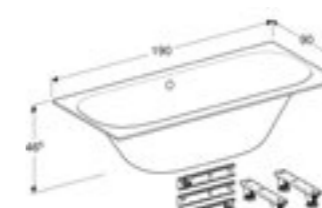

190 x 90cm rectangular bath, duo with set of feet
W 190 / D 90 / H 46.3cm
Built in bath, acrylic slim rim, suitable for two people, centred outlet.
Art. no.   **Product Description**
554.005.01.1   White