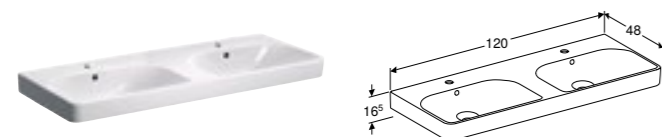

120cm square double washbasin
W 120 / D 48 / H 16.5cm

Visible overflow, can be installed with cabinet for washbasin.

Art. no.	Product Description
500.223.01.1	Right and left tap hole
500.224.01.1	Without tap hole