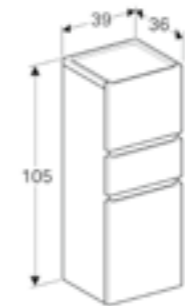

Medium cabinet

W 39 / D 36 / H 105cm

Wall mounted, handleless design with three shelves.

Art. no.	Product Description
501.922.01.1	White
501.922.JK.1	Lava
501.922.00.1	Light Hickory
501.922.JR.1	Hickory