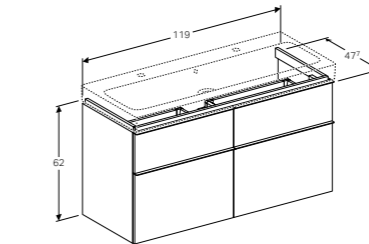

Cabinet for 120cm washbasin, with four drawers
W 119 / D 47.7 / H 62cm

Wall mounted, opening via handle, drawer with soft closing mechanism, delivered pre-assembled.

Art. no.	Product Description
840420000	White
841422000	Natural oak
841421000	Lava