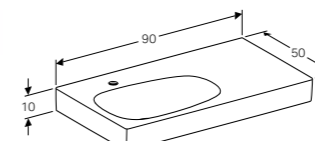

90cm washbasin with shelf surface
W 90 / D 50 / H 10cm

Washbasin without overflow, with ceramic cover cap, available with Clou overflow system or running waste with free outlet, asymmetrical, can be installed with a washbasin cabinet.

Art. no.   **Product Description**
500.548.01.1   Left hand tap hole, shelf space right
500.549.01.1   Right hand tap hole, shelf space left