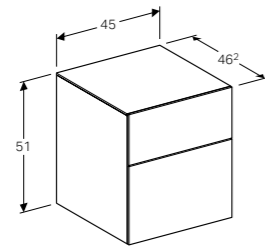

45cm side cabinet with two drawers
W 45 / D 46.2 / H 51cm
Wall mounted, opened using push to open mechanism, moisture resistant, delivered pre-assembled.

Art. no.	Product Description
500.504.01.1	White
500.504.43.1	Scultura grey
500.504.00.1	Matt grey