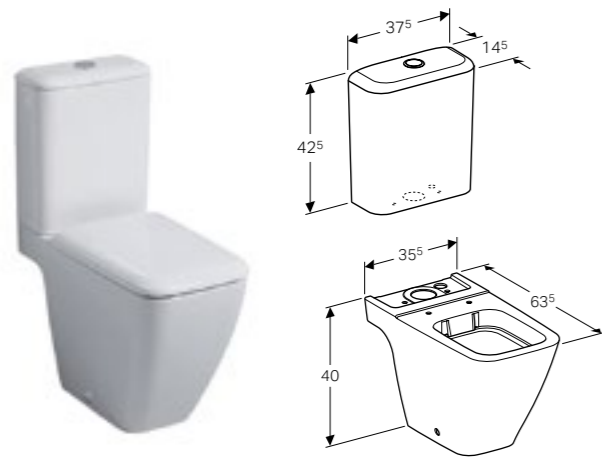

Square exposed cistern, bottom water supply connection
W 37.5 / D 14.5 / H 42.5cm
Close coupled, dual flush, volume 6/4 litre, water supply connection on the bottom.
Art. no.   **Product Description**
500.409.01.1   White

Square floor standing, Rimfree®, toilet for close coupled exposed cistern
W 35.5 / D 63.5 / H 40cm
Washdown toilet pan, multidirectional outlet, hidden fastening.
Art. no.   **Product Description**
200930000   White

Square toilet seat
W 36.5 / D 44.9 / H 4.7cm
Hinges made of metal, overlapping toilet lid.
Art. no.   **Product Description**
571900000   White
571910000   White, soft closing
500.837.01.1   White, soft closing, quick release