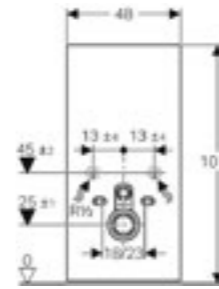

**Geberit Monolith Plus**

W 50.5 / D 10.6 / H 114cm  
Wall-hung toilet, height 114cm.

Art. no.	Product Description
131.231.SJ.5	Black glass / aluminum
131.231.SQ.5	Umber glass glass / aluminum
131.231.TG.5	Sand glass / aluminum
131.231.SI.5	White glass / aluminium
131.231.JK.5	Lava glass / black chrome aluminium
131.231.JL.5	Sand grey glass / aluminium
131.231.JV.5	Stoneware concrete look / aluminium
131.231.00.5	Stoneware slate look / black chrome aluminium
131.231.SJ.6	Black glass / black chrome aluminium