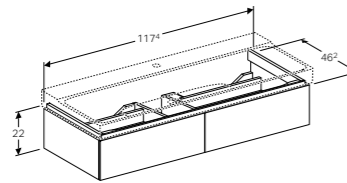

Cabinet for 120cm washbasin, with two drawers

W 117.4 / D 46.2 / H 22cm

Wall mounted, opened using push to open mechanism, moisture resistant, LED lighting, delivered pre-assembled.

Art. no.	Product Description
500.517.01.1	White
500.517.43.1	Scultura grey
500.517.00.1	Matt grey, siphon cut out right