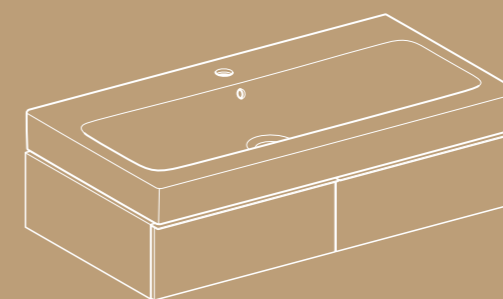

GEBERIT **ICON**