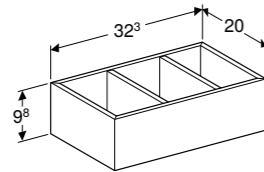

W 35 / D 54 / H 33.5cm

Wall-hung fully shrouded toilet pan, 6/4 litre, hidden fastening, Rimfree®.

Art. no.	Product Description
500.208.01.1	White

**Square drawer insert high**

W 32.3 / D 20 / H 9.8cm

H-partition suitable for Smyle furniture