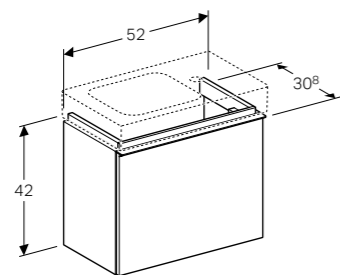

Cabinet for 53cm handrinse basin, with one drawer

W 52 / D 30.8 / H 42cm

Wall mounted, opening via handle, drawer with soft closing mechanism, delivered pre-assembled.

Art. no.	Product Description
840052000	White
841054000	Natural oak
841053000	Lava