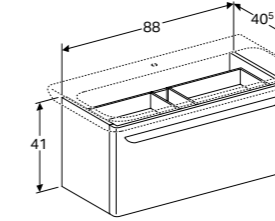

100cm washbasin unit
W 88 / D 40.5 / H 41cm
Wall mounted, opening via handle, moisture resistant, delivered pre-assembled.
Art. no.   **Product Description**
824100000   White
824101000   Taupe