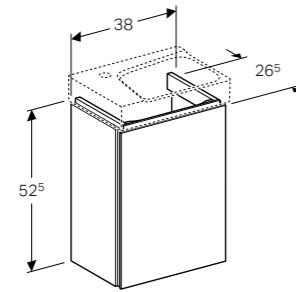

Art. no.	Product Description
500.531.01.1	Centred tap hole
500.532.01.1	Without tap hole

**Cabinet for 40cm handrinse basin, with one door**

W 38 / D 26.5 / H 52.5cm

Wall mounted, left or right hinge side, moisture resistant, delivered pre-assembled.