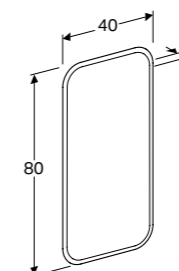

40cm mirror
W 40 / D 3 / H 80cm
LED lighting, indirect lighting, light operated by wall switch, heated rear to prevent mirror steaming up.
Art. no.
824340000