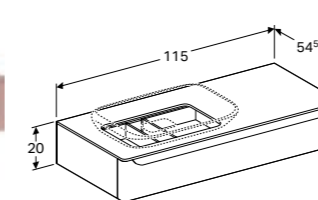

115cm countertop washbasin unit right hand shelf
W 115 / D 54.5 / H 20cm
Wall mounted, opening via handle, moisture resistant, delivered pre-assembled, tap hole in furniture.
Art. no.   **Product Description**
824260000   White
824261000   Taupe