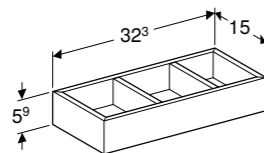

**Square drawer insert low**

W 32.3 / D 15 / H 5.9cm

H-partition suitable for Smyle furniture

Art. no.
500.677.00.1

**Toilet seat, wrap over**

W 35.6 / D 45 / H 4.3cm

Hinges made of metal, slim design, overlapping lid