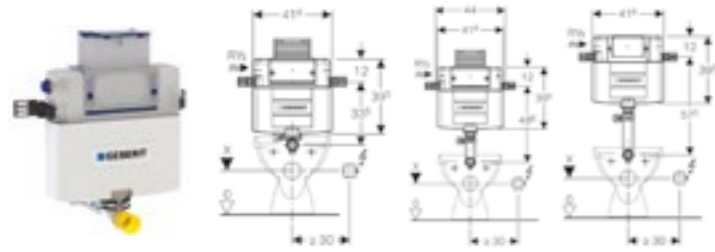

GEBERIT FRAMES

Geberit Omega concealed cistern 12cm, 6/3 litres

Art. no.	Product Description
109.041.00.1	Installation height 82cm
109.051.00.1	Installation height 98cm
109.061.00.1	Installation height 106cm