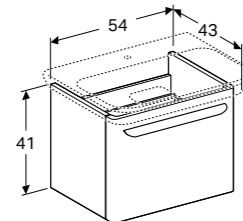

65cm washbasin unit
W 54 / D 43 / H 41cm
Wall mounted, opening via handle, moisture resistant, delivered pre-assembled.
Art. no.   **Product Description**
Y824065000   White
824066000   Taupe