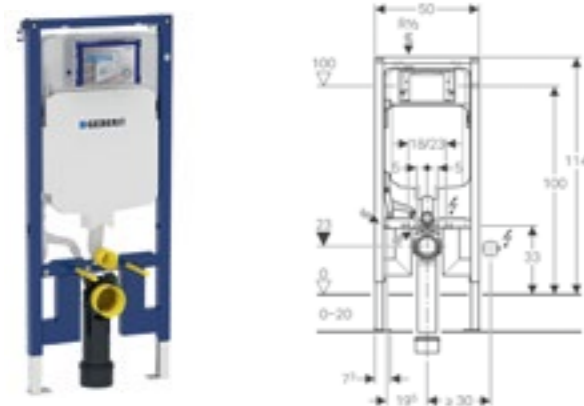

Geberit Duofix toilet frame with Sigma cistern 8cm

Art. no.	Product Description
111.799.00.1	Installation height 114cm