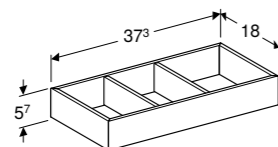

Square drawer insert low

W 18 / D 37.3 / H 5.7cm

H-partition suitable for Variform furniture.

Art. no.
501.156.00.1