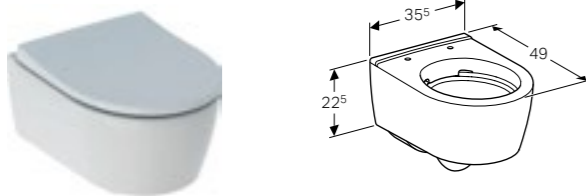

Wall-hung toilet, Rimfree®, small projection

W 35.5 / D 49 / H 22.5cm

Washdown toilet pan, 6/4 litre or 4/2.6 litre, hidden fastening.

Art. no.   **Product Description**
204070000   White