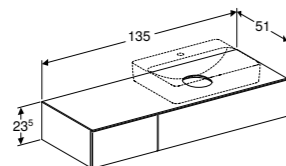

135cm cabinet for lay-on washbasin, with two drawers

W 135 / D 51 / H 23.5cm

With integrated shelf surface and trap.

Art. no.	Product Description
501.177.00.1	White
501.178.00.1	Lava
501.180.00.1	Hickory