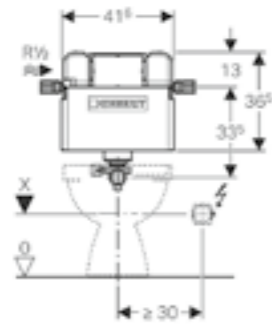

Geberit Kappa concealed cistern 15cm, 6/3 litres

Art. no. 109.205.00.1 **Product Description** Installation height 82cm