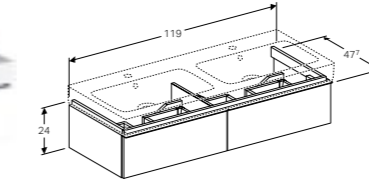

Cabinet for 120cm double washbasin, with two drawers
W 119 / D 47.7 / H 24cm

Wall mounted, opening via handle, drawer with soft closing mechanism, delivered pre-assembled.

Art. no.	Product Description
840220000	White
841222000	Natural oak
841221000	Lava