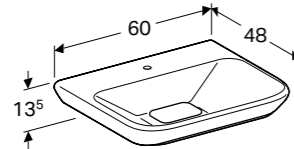

60cm washbasin
W 60 / D 48 / H 13.5cm
Washbasin without overflow, suitable for Clou overflow system or running waste, can be installed with a washbasin cabinet.
Art. no.
125460600