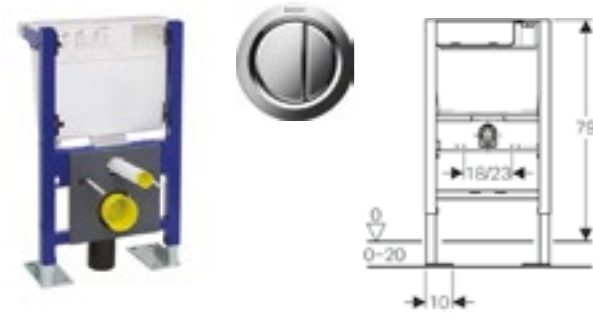

Geberit Duofix frame for wall-hung toilet, 79cm, with low-height furniture cistern

Art. no. 111.206.21.2
Product Description Duofix element for wall-hung WC, 79 cm, with low-height furniture cistern, remote flush actuation type 01

Art. no. 111.207.00.2
Product Description Duofix element for wall-hung WC, 79 cm, with low-height furniture cistern