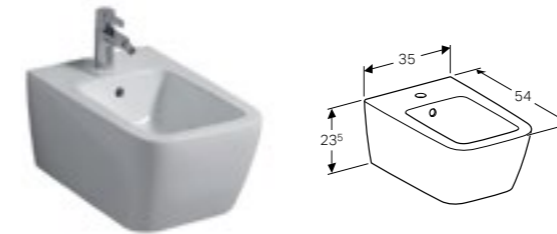

Square wall-hung bidet
W 35 / D 54 / H 23.5cm
Hidden water supply connection, hidden fastening.
Art. no.   **Product Description**
231910000   White