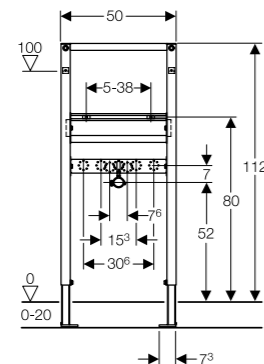

Geberit Duofix frame for washbasin, 112cm deck-mounted tap

Art. no.	Product Description
111.495.00.1	With wall brackets, backplate elbows and chrome isolating valves
111.554.00.1	Concealed trap
111.566.00.1	Concealed function box and concealed trap

BUTTON WASTE

Geberit 1 1/4" x 50mm running waste chrome plated for basins with no overflow

Art. no.
152.050.21.1