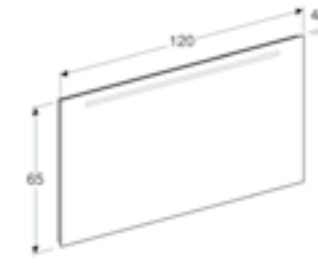

120cm mirror with functional lighting from the top
W 120 / D 4.2 / H 65cm
Mechanical switch, LED lighting.
Art. no.
500.585.00.1