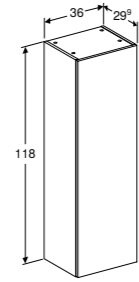

Semi-tall cabinet

W 36 / D 29.9 / H 118cm

Wal mounted, push to open door, moisture resistant, delivered pre-assembled.

Art. no.	Product Description
500.361.00.1	White
500.361.JK.1	Lava
500.361.JL.1	Sand grey
500.361.JR.1	Hickory