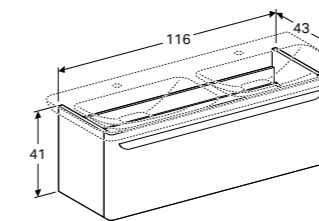

116cm double washbasin unit
W 116 / D 43 / H 41cm
Wall mounted, opening via handle, moisture resistant, delivered pre-assembled.
Art. no.   **Product Description**
824130000   White
824131000   Taupe