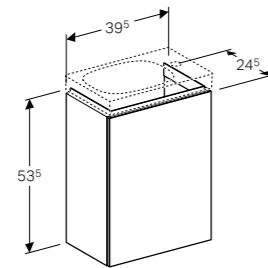

Cabinet for 40cm handrinse basin, with one door
W 39.5 / D 24.5 / H 53.5cm

Wall mounted, opened using push to open mechanism, left or right hinge side, moisture resistant, delivered pre-assembled.

Art. no.	Product Description
500.607.01.2	White
500.607.JK.2	Lava
500.607.JL.2	Sand
500.607.16.1	Black