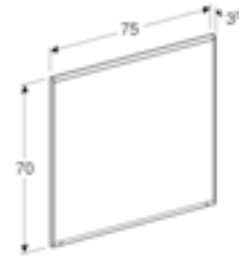

75cm Option Plus illuminated mirror
W 75 / D 3.5 / H 70cm
With direct and indirect lighting, dimmable and antimist function.
Art. no.
501.072.00.1