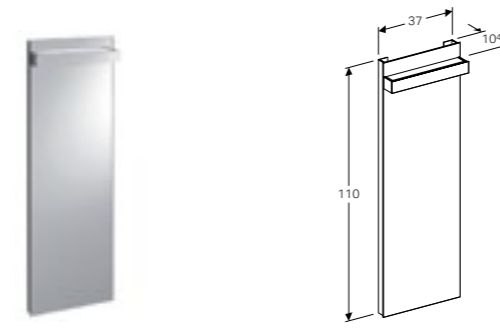

37cm mirror with functional lighting
W 37 / D 10.4 / H 110cm
Mechanical switch, adjustable lamp, LED lighting.

Art. no.	Product Description
840537000	12 W, 234 lm