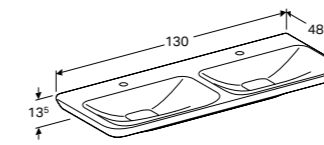

130cm double washbasin
W 130 / D 48 / H 13.5cm
Wall mounted, opening via handle, moisture resistant, delivered pre-assembled.
Art. no.
135430600