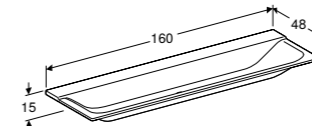

160cm Varicor washbasin

W 160 / D 48 / H 15cm

Art. no.	Product Description
500.278.00.1	Without tap hole
500.279.00.1	Two tap hole