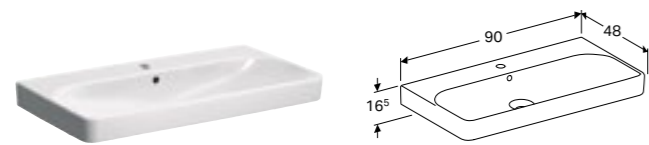

90cm square washbasin
W 90 / D 48 / H 16.5cm

Visible overflow, can be installed with cabinet for washbasin.

Art. no.	Product Description
500.251.01.1	Centred tap hole
500.250.01.1	Without tap hole
500.252.01.1	Right and left tap hole