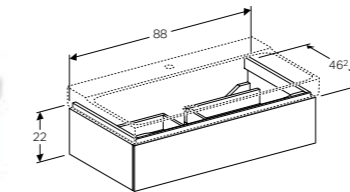

Cabinet for 90cm washbasin, with one drawer

W 88 / D 46.2 / H 22cm

Wall mounted, opened using push to open mechanism, moisture resistant, LED lighting, delivered pre-assembled.

Art. no.	Product Description
500.508.01.1	White
500.508.43.1	Scultura grey
500.508.00.1	Matt grey