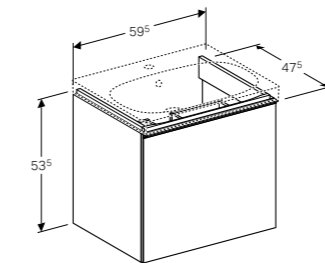

Cabinet for 60cm washbasin, with one drawer and internal drawer
W 59.5 / D 47.5 / H 53.5cm

Wall mounted, opening via handle, drawer with soft closing mechanism, moisture resistant, delivered pre-assembled.

Art. no.	Product Description
500.609.01.2	White
500.609.JK.2	Lava
500.609.JL.2	Sand
500.609.16.1	Black