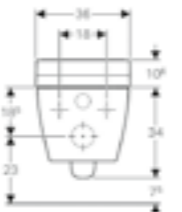

**Geberit AquaClean Tuma Comfort**  
W 36 / D 55.3 / H 44.6cm  
Complete wall-hung solution.

Art. no.	Product Description
146.290.11.1	White alpine
146.290.SI.1	White glass
146.290.SJ.1	Black glass
146.290.FW.1	Stainless steel brushed