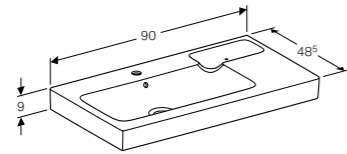

90cm washbasin with shelf surface and decorative dish
W 90 / D 48.5 / H 9cm

Washbasin with visible overflow, asymmetrical, decorative dish inserted, can be installed with a washbasin cabinet.

Art. no.	Product Description
124190000	Decorative dish right
124195000	Decorative dish left