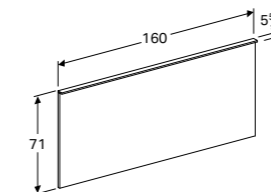

160cm mirror with functional and ambient lighting
W 160 / D 5.5 / H 71cm
Indirect lighting, heated rear to prevent mirror steaming up, touch sensor switch, dimmable, LED lighting.

Art. no.	Product Description
500.204.00.1	160cm