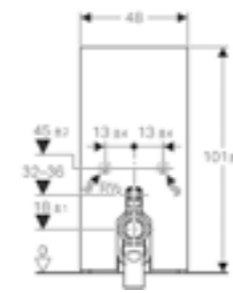

Geberit Monolith
W 48.2 / D 10.6 / H 101cm
Floor standing toilet, height 101cm.

Art. no.	Product Description
131.002.SJ.5	Black glass / aluminium
131.002.SQ.5	Umber glass / aluminium
131.002.TG.5	Sand glass / aluminium
131.002.SI.5	White glass / aluminium
131.002.SL.5	Mint glass / aluminium
131.002.JK.5	Lava glass / black chrome aluminium
131.002.JL.5	Sand grey glass / aluminium
131.002.JV.5	Stoneware concrete look / aluminium
131.002.00.5	Stoneware slate look / black chrome
131.002.SJ.6	Black glass / black chrome aluminium