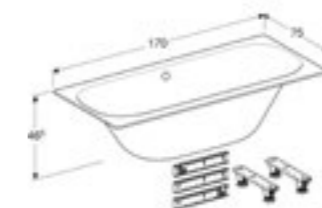

180 x 80cm rectangular bath, duo with set of feet
W 180 / D 80 / H 46.3cm
Built in bath, acrylic slim rim, suitable for two people, centred outlet.
Art. no.   **Product Description**
554.004.01.1   White