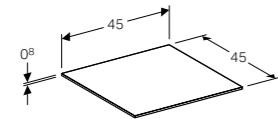

45cm glass shelf
W 45 / D 45 / H 0.8cm
Can be combined with side cabinet with two drawers.

Art. no.	Product Description
500.523.00.1	45cm