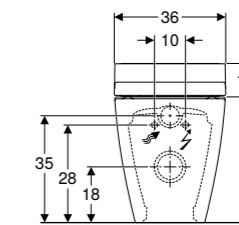

Art. no.	Product Description
146.310.11.1	White alpine
146.310.SI.1	White glass
146.310.SJ.1	Black glass
146.310.FW.1	Stainless steel brushed

Design cover ☐ ☐ ☐ ☐