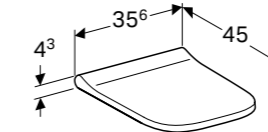

**Square drawer insert low**

W 32.3 / D 15 / H 5.9cm

H-partition suitable for Smyle furniture

Art. no.
500.677.00.1

**Toilet seat, wrap over**

W 35.6 / D 45 / H 4.3cm

Hinges made of metal, slim design, overlapping lid