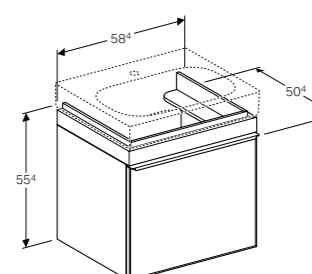

Cabinet for 60cm washbasin, with one soft closing mechanism drawer
W 58.4 / D 50.4 / H 55.4cm

Wall mounted, opening via handle, can be equipped with feet, front panel made of glass, frame made of metal, delivered pre-assembled.

Art. no.   **Product Description**
500.556.JI.1   Taupe, beige oak
500.556.JJ.1   Black, grey-brown oak