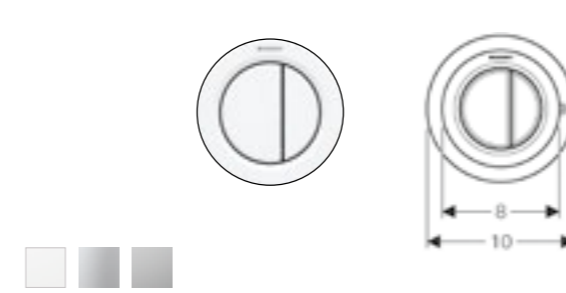

## FLUSH BUTTONS FOR FURNITURE

**Geberit remote flush button Type01**

W 10 / D 0.6 / H 10cm  
For furniture.

**Art. no.** 116.050.11.1  
**Product Description** White

**Art. no.** 116.050.21.1  
**Product Description** Gloss chrome plated