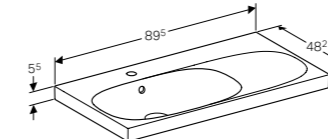

90cm washbasin, with right shelf surface

W 89.5 / D 48.2 / H 5.5cm

Can be installed with a washbasin cabinet, asymmetrical visible overflow, easy fastening with Geberit washbasin wall fixing EFF1.

Art. no.   **Product Description**
500.625.01.2   Centred tap hole
500.626.01.2   Without tap hole