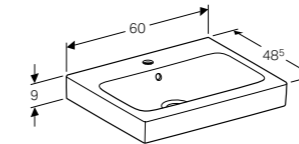

60cm washbasin

W 60 / D 48.5 / H 9cm

Washbasin with visible overflow, can be installed with a washbasin cabinet.

Art. no.	Product Description
124060000	Centred tap hole
124063000	Without tap hole