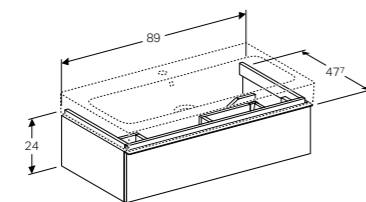

Cabinet for 90cm washbasin, with one drawer
W 89 / D 47.7 / H 24cm

Wall mounted, opening via handle, drawer with soft closing mechanism, delivered pre-assembled.

Art. no.	Product Description
840290000	White
841292000	Natural oak
841291000	Lava