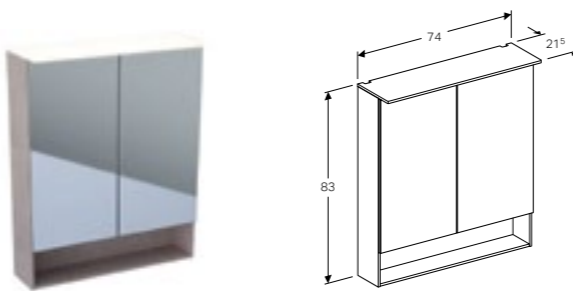

75cm mirror cabinet with functional lighting, two doors
W 74 / D 21.5 / H 83cm
LED lighting, internal lighting, sensor switch, power socket, USB port, mirrored back side, magnification mirror, storage boxes on inside of doors.

Art. no.	Product Description
500.645.00.1	Mystic oak