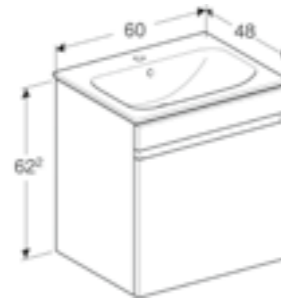

60cm slim basin and vanity unit

W 60 / D 48 / H 62.2 cm

Wall mounted, handleless design, with concealed internal drawer.

Art. no.	Product Description
501.915.01.1	Centred tap hole, White
501.915.JK.1	Centred tap hole, Lava
501.915.00.1	Centred tap hole, Light Hickory
501.915.JR.1	Centred tap hole, Hickory