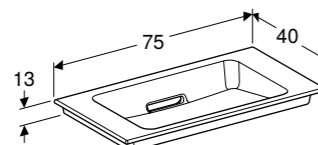

**Cabinet for 90cm washbasin**

W 89.5 / D 39.6 / H 46.5cm

Wall mounted, handleless design with two drawers.

Art. no.	Product Description
500.385.00.1	Black walnut
500.385.01.1	White high gloss

**75cm washbasin for furniture**