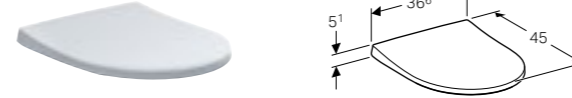

**Toilet seat, overlapping lid**

W 36.6 / D 45 / H 5.1cm

Hinges made of metal with soft closing mechanism, slim design, overlapping toilet lid, anti-bacterial.

**Art. no.**      **Product Description**  
574950000      White