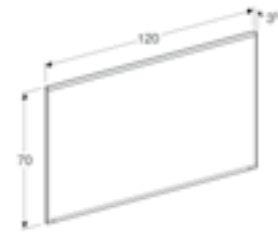

120cm Option Plus illuminated mirror
W 120 / D 3.5 / H 70cm
With direct and indirect lighting, dimmable and antimist function.
Art. no.
501.074.00.1