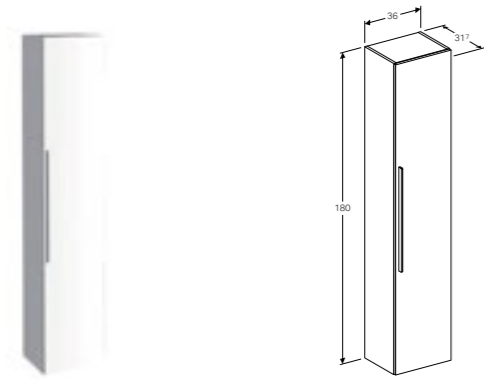

Art. no.	Product Description
840237000	White
841239000	Natural oak
841238000	Lava

Only compatible with cabinet for 53cm handrinse basin, with drawer.

**180cm tall cabinet with one door**  
 W 36 / D 31.7 / H 180cm  
 Wall mounted, opening via handle, with one fixed shelf, with four movable shelves, left or right hinge side, delivered pre-assembled.