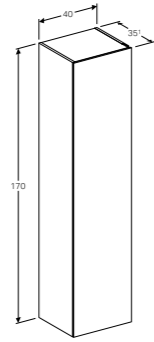

170cm tall cabinet with one soft closing mechanism door and internal mirror
W 40 / D 35.1 / H 170cm
Wall mounted, mirror on inside of door, with two fixed shelves, with four movable shelves, moisture resistant, delivered pre-assembled.

Art. no.	Product Description
500.503.01.1	White
500.503.43.1	Scultura grey
500.503.00.1	Matt grey