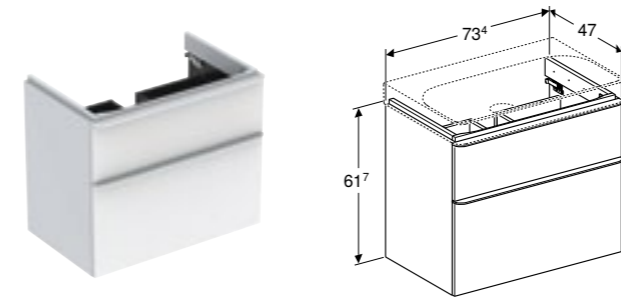

Cabinet for 75cm washbasin, with two soft closing mechanism drawers
W 73.4 / D 47 / H 61.7cm
Wall mounted, integrated handles, moisture resistant, delivered pre-assembled.
Art. no. 500.353.00.1 **Product Description** White
500.353.JK.1 Lava
500.353.JL.1 Sand grey
500.353.JR.1 Hickory