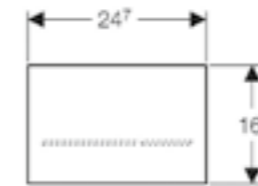

Geberit Sigma80

W 24.7 / D 1 / H 16.4cm

For Sigma 12cm cistern.

Art. no.	Product Description
116.090.SM.1	Glass reflective
116.090.SG.1	Black glass