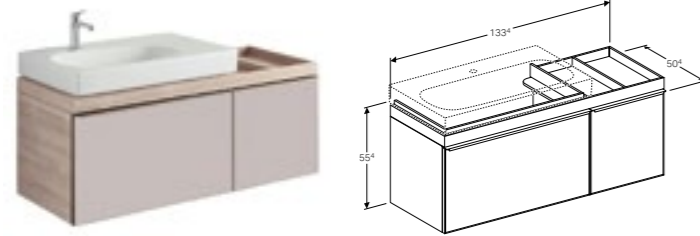

Cabinet for 90cm washbasin, with two drawers and shelf surface

W 133.4 / D 50.4 / H 55.4cm

Wall mounted, opening via handle, drawer with soft closing mechanism, can be equipped with feet, front panel made of glass, frame made of metal, delivered pre-assembled.

Art. no.	Product Description
500.567.JI.1	Taupe, beige oak, right
500.567.JJ.1	Black, grey-brown oak, right
500.568.JI.1	Taupe, beige oak, left
500.568.JJ.1	Black, grey-brown oak, left