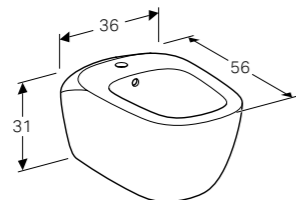

Wall-hung bidet
W 36 / D 56 / H 31cm
Hidden water supply connection, hidden fastening.
Art. no. 500.539.01.1   **Product Description** White

GEBERIT CITTERIO BATHROOM FURNITURE COLOURS

FRONT/PLATE	BODY	FRONT/PLATE	BODY	HANDLE/FEET
Taupe, shiny glass	Oak beige, wooden structured melamine	Black glass	Oak, grey-brown wooden structured melamine	Champagne

All Geberit bathroom furniture ranges are made of moisture resistant material.

Hidden overflow	Hidden wall mounting	Hidden floor mounting	Soft closing
Flush volume 4.5L	Soft closing drawers	Moisture resistant	Ground clearance

KeraTect®

Rimfree®