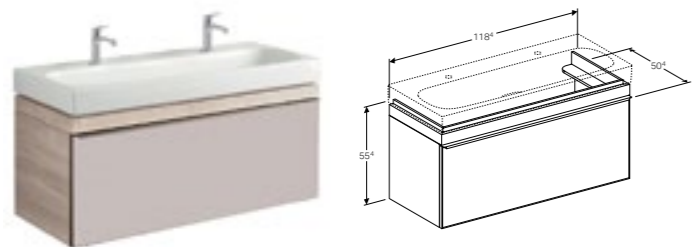

Cabinet for 120cm washbasin, with one soft closing mechanism drawer

W 118.4 / D 50.4 / H 55.4cm

Wall mounted, opening via handle, can be equipped with feet, front panel made of glass, frame made of metal, delivered pre-assembled.

Art. no.	Product Description
500.566.JI.1	Taupe, beige oak
500.566.JJ.1	Black, grey-brown oak