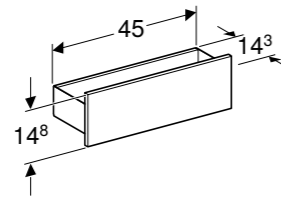

**Half pedestal for square handrinse basins**

W 21.5 / D 23.7 / H 31.5cm

Easy fastening with Geberit fastening set Kerafix.

Art. no.	Product Description
500.575.01.1	White

**450mm box shelf**

W 45 / D 14.3 / H 14.8cm