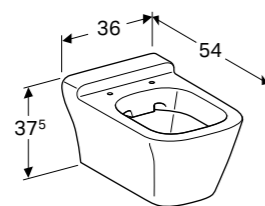

Wall-hung toilet Rimfree®
W 36 / D 54 / H 37.5cm
Washdown toilet pan 6/4 litre, hidden fastening.
Art. no.
201460600