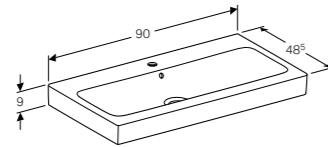

90cm washbasin
W 90 / D 48.5 / H 9cm

Washbasin with visible overflow, can be installed with a washbasin cabinet.

Art. no.	Product Description
124090000	Centred tap hole
124093000	Without tap hole