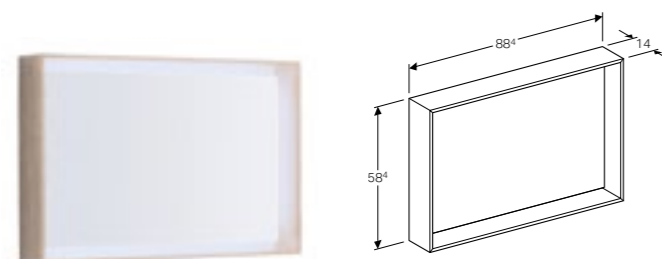

Art. no.	Product Description
500.510.01.1	White

**90cm mirror with ambient lighting**  
W 88.4 / D 14 / H 58.4cm

Mirror surface with LED light strip integrated in frame, light operated by wall switch, frame made of wood.