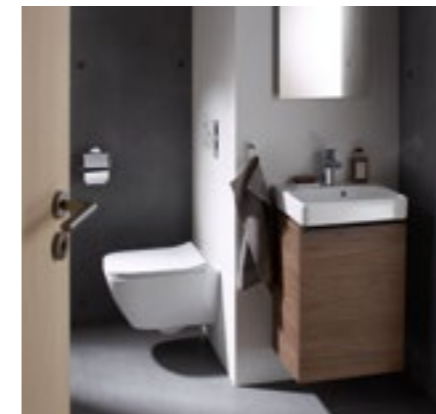

GEBERIT SMYLE SQUARE BATHROOM FURNITURE COLOURS

BODY/FRONT

Sand grey, high-gloss coated

Lava, matt coated

White, high-gloss coated

Hickory, wood-textured melamine