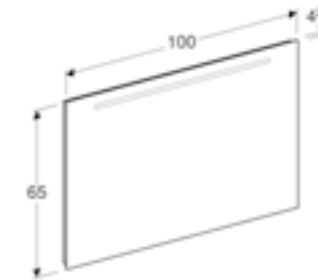

100cm mirror with functional lighting from the top
W 100 / D 4.2 / H 65cm
Mechanical switch, LED lighting.
Art. no.
500.584.00.1