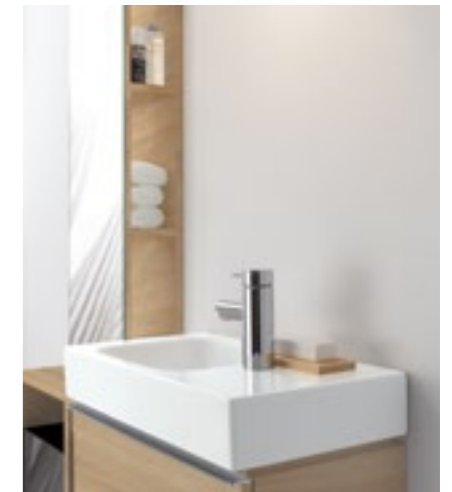

GEBERIT ICON WASHBASINS FOR CLOAKROOMS

WASHBASIN SOLUTIONS FOR SMALL ROOMS

The washbasins are specially designed for small bathrooms and offer a host of solutions for when space is at a premium. Shelves and tap holes positioned to the side enable low installation depths, whilst the corner handrinse basin design facilitates installation in confined spaces. The ceramic range is complemented by a short projection toilet.