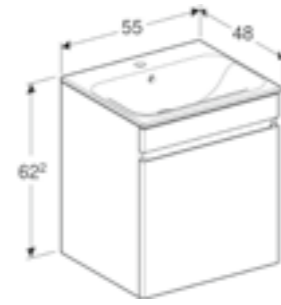

### BODY/FRONT

White, high-gloss coated

Lava, matt coated

Light Hickory

Hickory

**55cm slim basin and vanity unit**

W 55 / D 48 / H 62.2 cm

Wall mounted, handleless design, with concealed internal drawer.