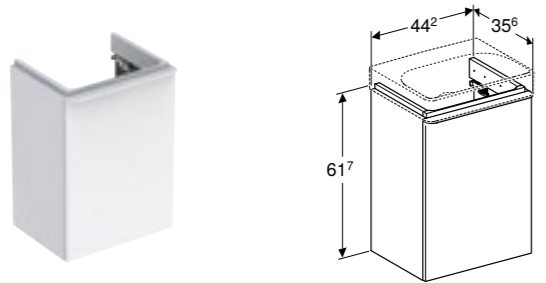

Cabinet for 45cm handrinse basin, with one soft closing mechanism door
W 44.2 / D 35.6 / H 61.7cm
Wall mounted, integrated handle, moisture resistant, delivered pre-assembled.
Art. no. 500.350.00.1 **Product Description** White right hand door
500.350.JK.1 Lava right hand door
500.350.JL.1 Sand grey right hand door
500.350.JR.1 Hickory right hand door
500.351.00.1 White left hand door
500.351.JK.1 Lava left hand door
500.351.JL.1 Sand grey left hand door
500.351.JR.1 Hickory left hand door