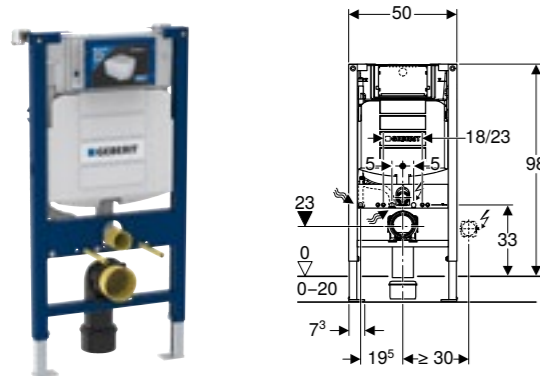

### Geberit Duofix toilet frame with Sigma cistern 12cm

Art. no.	Product Description
111.383.00.5	Includes drainage and brackets, 112cm
111.384.00.5	Without drainage and brackets, 112cm
111.380.00.5	Freestanding, reinforced includes drainage