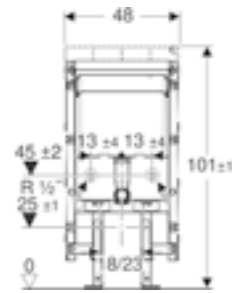

**Geberit Monolith**

W 50.5 / D 10.6 / H 114cm  
Wall-hung toilet, height 114cm.

Art. no.	Product Description
131.031.SJ.5	Black glass / aluminium
131.031.SQ.5	Umber glass / aluminium
131.031.TG.5	Sand glass / aluminium
131.031.SI.5	White glass / aluminium
131.031.JK.5	Lava glass / black chrome aluminium
131.031.JL.5	Sand grey glass / aluminium
131.031.JV.5	Stoneware concrete look / aluminium
131.031.00.5	Stoneware slate look / black chrome aluminium
131.031.SJ.6	Black glass / black chrome aluminium