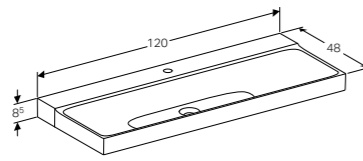

120cm washbasin

W 120 / D 48 / H 8.5cm

Washbasin without overflow, available with Clou overflow system on centred tap hole only or drain with running waste, can be installed with a washbasin cabinet.

Art. no.	Product Description
500.551.01.1	Centred tap hole
500.552.01.1	Without tap hole
500.550.01.1	Right hand and left hand tap hole