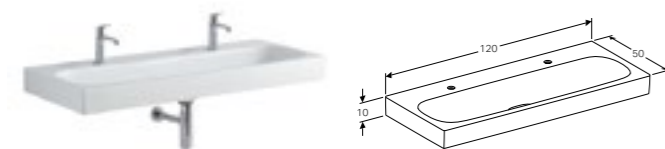

120cm washbasin

W 120 / D 50 / H 10cm

Washbasin with 2 tap holes, without overflow, with ceramic cover cap, available with Clou overflow system or running waste with free outlet, can be installed with a washbasin cabinet.

Art. no.	Product Description
500.553.01.1	Right hand and left hand tap hole