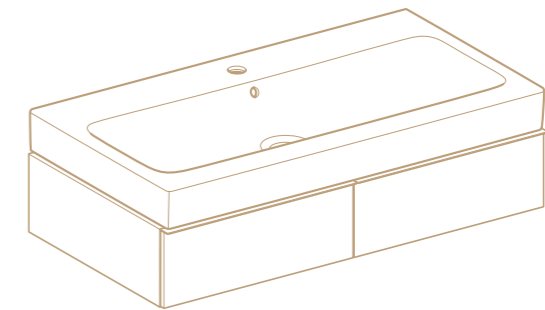

# GEBERIT ICON

The bathroom is a reflection of your personality. The Geberit iCon bathroom series is as multifaceted as individual tastes. An extensive range of ceramic products and bathroom furniture in a clear modern design language provides maximum design flexibility. The Geberit iCon series shines with its linear design and impressive versatility. **The all-rounder in flexible bathroom design.**