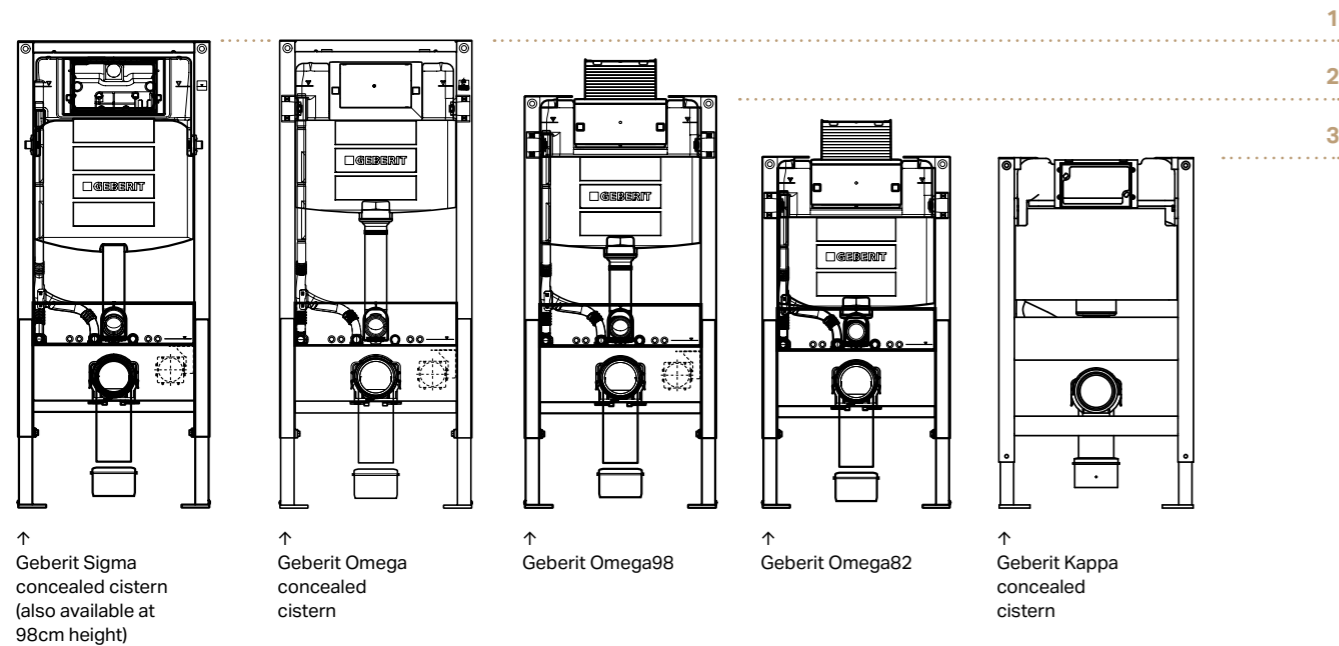

GEBERIT CONCEALED CISTERNS

POWERFUL TECHNOLOGY BEHIND THE WALL

Geberit frame technology not only offers flexible design choice but also sustainability and reliability for both you and the environment. Geberit concealed cisterns are available in different heights to fit every bathroom. The cisterns are equipped for installation requiring electrical connections. This means shower toilets, odour extraction units, touchless

flush plates and other devices can be installed or retro-fitted quickly and easily. With a large selection of ceramics, you'll find the perfect solution "in front of the wall" to match your dream bathroom.

www.geberit.co.uk

GEBERIT CONCEALED FLUSH TECHNOLOGY

1. Construction height 112cm 2. Construction height 98cm 3. Construction height 82cm.