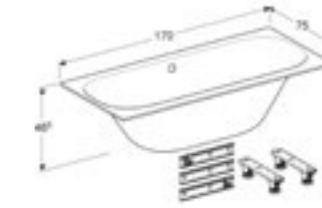

170 x 75cm rectangular bath, duo with set of feet
W 170 / D 75 / H 46.3cm
Built in bath, acrylic slim rim, suitable for two people, centred outlet.
Art. no.   **Product Description**
554.003.01.1   White