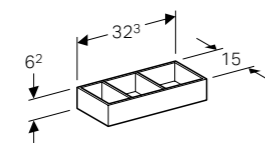

33cm organising box
W 32.3 / D 15 / H 6.2cm

Art. no.	Product Description
500.526.00.1	H-partition