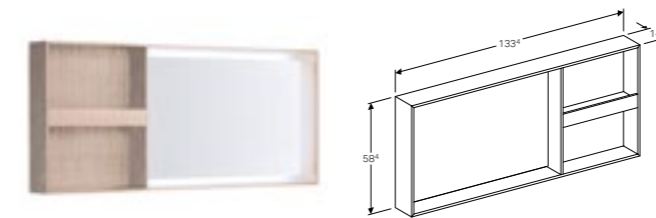

135cm mirror with ambient lighting, lateral storage shelf
W 133.4 / D 14 / H 58.4cm

With right or left storage shelf, light operated by wall switch, mirror surface with LED light strip integrated in frame.

Art. no.	Product Description
500.571.JI.1	Beige oak
500.571.JJ.1	Grey-brown oak