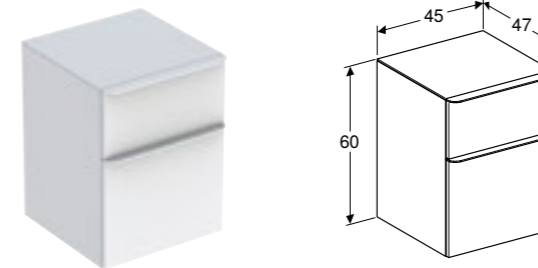

Low cabinet, with two soft closing mechanism drawers
W 45 / D 47 / H 60cm

Art. no.	Product Description
500.357.00.1	White
500.357.JK.1	Lava
500.357.JL.1	Sand grey
500.357.JR.1	Hickory