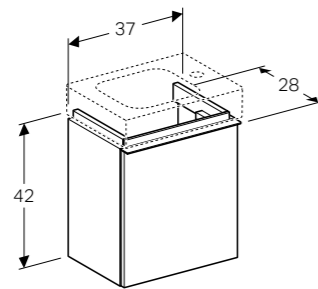

Cabinet for 38cm handrinse basin, with one door

W 37 / D 28 / H 42cm

Wall mounted, handle included, right side hinge, delivered pre-assembled.

Art. no.	Product Description
840037000	White
841039000	Natural oak
841038000	Lava