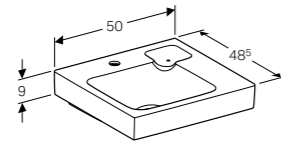

**50cm handrinse basin with shelf surface and decorative dish**  
W 50 / D 48.5 / H 9cm

Washbasin with visible overflow, asymmetrical, decorative dish inserted, can be installed with a washbasin cabinet.