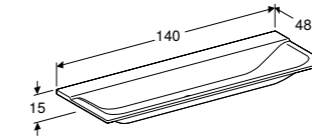

140cm Varicor washbasin

W 140 / D 48 / H 15cm

Art. no.	Product Description
500.276.00.1	Without tap hole
500.277.00.1	Two tap hole