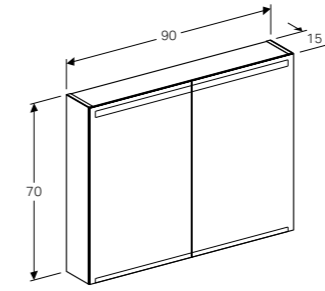

90cm mirror cabinet with functional and ambient lighting, two doors
W 90 / D 15 / H 70cm
LED lighting, indirect lighting, touch sensor switch for the upper light, touch sensor switch for the bottom light, power socket, mirrored body, doors mirrored on both sides, movable shelves.
Art. no.
500.591.P5.1