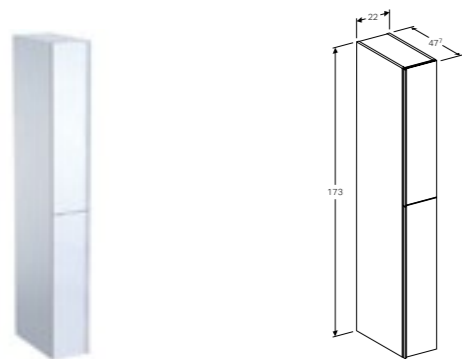

173cm tall cabinet with two doors
W 22 / D 47.7 / H 173cm
Wall mounted, opening via handle, drawer with soft closing mechanism, delivered pre-assembled.

Art. no.	Product Description
500.638.01.2	White
500.638.JK.2	Lava
500.638.JL.2	Sand
500.638.16.1	Black