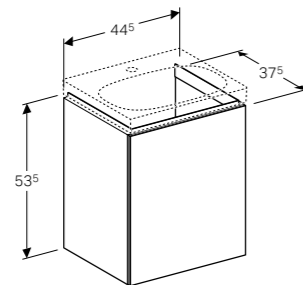

Cabinet for 45cm handrinse basin, with one door
W 44.5 / D 37.5 / H 53.5cm

Wall mounted, opened using push to open mechanism, left or right hinge side, moisture resistant, delivered pre-assembled.

Art. no.	Product Description
500.608.01.2	White
500.608.JK.2	Lava
500.608.JL.2	Sand
500.608.16.1	Black