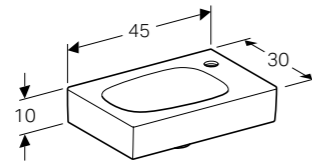

45cm handrinse basin
W 45 / D 30 / H 10cm

Washbasin without overflow, with ceramic cover cap, asymmetrical, can be installed with a washbasin cabinet.

Art. no.   **Product Description**
500.541.01.1   Right hand tap hole