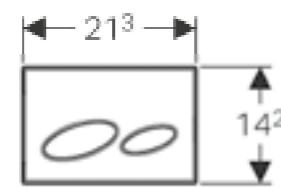

**Geberit Duofix WC frame with Kappa cistern 15cm**

**Art. no.** 111.260.00.1 **Product Description** Installation height 82cm

RECTANGULAR

**Geberit Kappa50**

W 21.1 / D 1.5 / H 14.2cm

**Art. no.** 115.260.11.1 White alpine  
115.260.21.1 Gloss chrome  
115.260.46.1 Matt chrome  
115.258.00.1 Brushed stainless steel