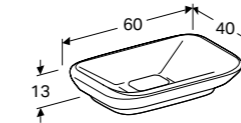

60cm countertop washbasin
W 40 / D 28 / H 10.5cm
Washbasin without overflow, suitable for a running waste, can only be installed with washbasin cabinet for lay-on basin.
Art. no.
245460600