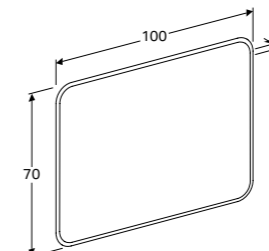

100cm mirror
W 100 / D 3 / H 70cm
LED lighting, indirect lighting, light operated by wall switch, heated rear to prevent mirror steaming up.
Art. no.
824300000