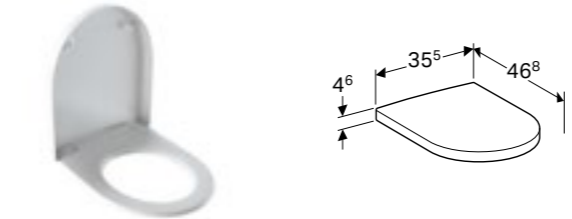

**Toilet seat, overlapping lid**

W 36.6 / D 45 / H 5.1cm

Hinges made of metal with soft closing mechanism, slim design, overlapping toilet lid, anti-bacterial.

**Art. no.**      **Product Description**  
574950000      White