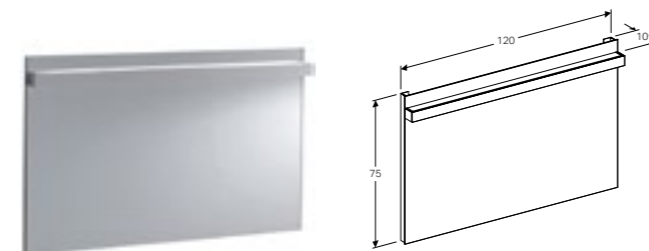

120cm mirror with functional lighting
W 120 / D 10.4 / H 75cm
Mechanical switch, adjustable lamp, LED lighting.

Art. no.	Product Description
840720000	40 W, 368 lm