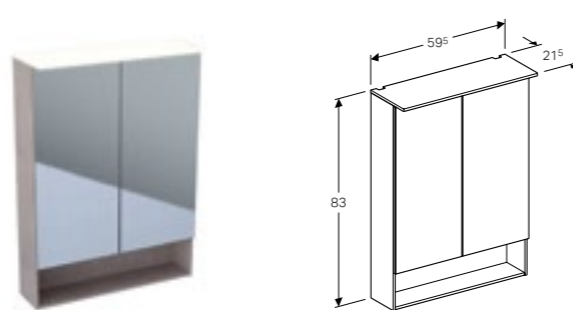

60cm mirror cabinet with functional lighting, two doors
W 59.5 / D 21.5 / H 83cm
LED lighting, internal lighting, sensor switch, power socket, USB port, mirrored back side, magnification mirror, storage boxes on inside of doors.

Art. no.	Product Description
500.644.00.1	Mystic oak