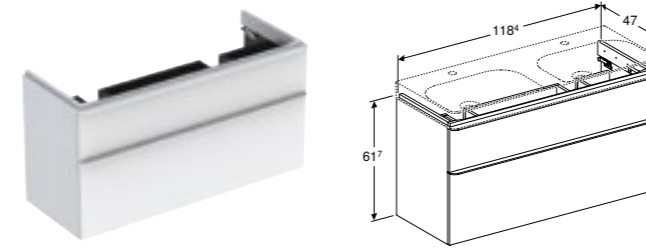

Cabinet for 120cm double washbasin, with two soft closing mechanism drawers
W 118.4 / D 47 / H 61.7cm

Wall mounted, integrated handles, moisture resistant, delivered pre-assembled.

Art. no.	Product Description
500.356.00.1	White
500.356.JK.1	Lava
500.356.JL.1	Sand grey
500.356.JR.1	Hickory