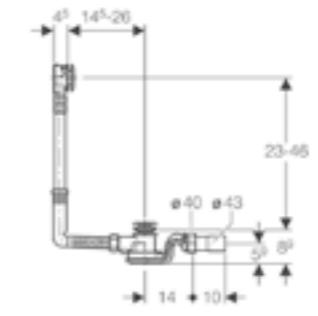

Geberit bathtub drain with push actuation PushControl
With ready-to-fit-set and straight connector:
gloss chrome-plated.

Art. no.	Product Description
150.770.21.1	D 52 / L 26cm
150.771.21.1	D 52 / L 50cm
150.772.21.1	D 52 / L 60cm