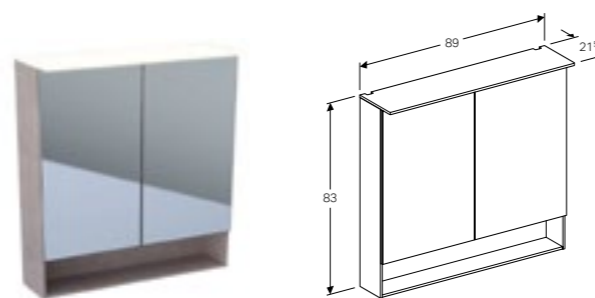

90cm mirror cabinet with functional lighting, two doors
W 89 / D 21.5 / H 83cm
LED lighting, internal lighting, sensor switch, power socket, USB port, mirrored back side, magnification mirror, storage boxes on inside of doors.

Art. no.	Product Description
500.646.00.1	Mystic oak