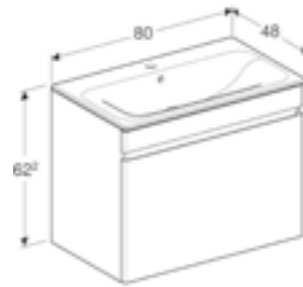

80cm slim basin and vanity unit

W 80 / D 48 / H 62.2 cm

Wall mounted, handleless design, with concealed internal drawer.

Art. no.	Product Description
501.916.01.1	Centred tap hole, White
501.916.JK.1	Centred tap hole, Lava
501.916.00.1	Centred tap hole, Light Hickory
501.916.JR.1	Centred tap hole, Hickory