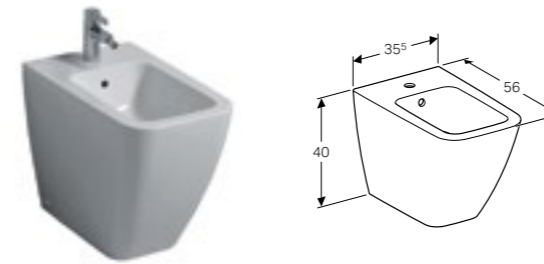

Square floor standing bidet
W 35.5 / D 56 / H 40cm
Back-to-wall, hidden water supply connection, hidden fastening.
Art. no.   **Product Description**
231950000   White