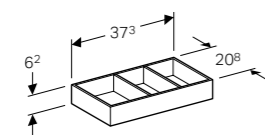

38cm organising box
W 37.3 / D 20.8 / H 6.2cm

Art. no.	Product Description
500.527.00.1	H-partition