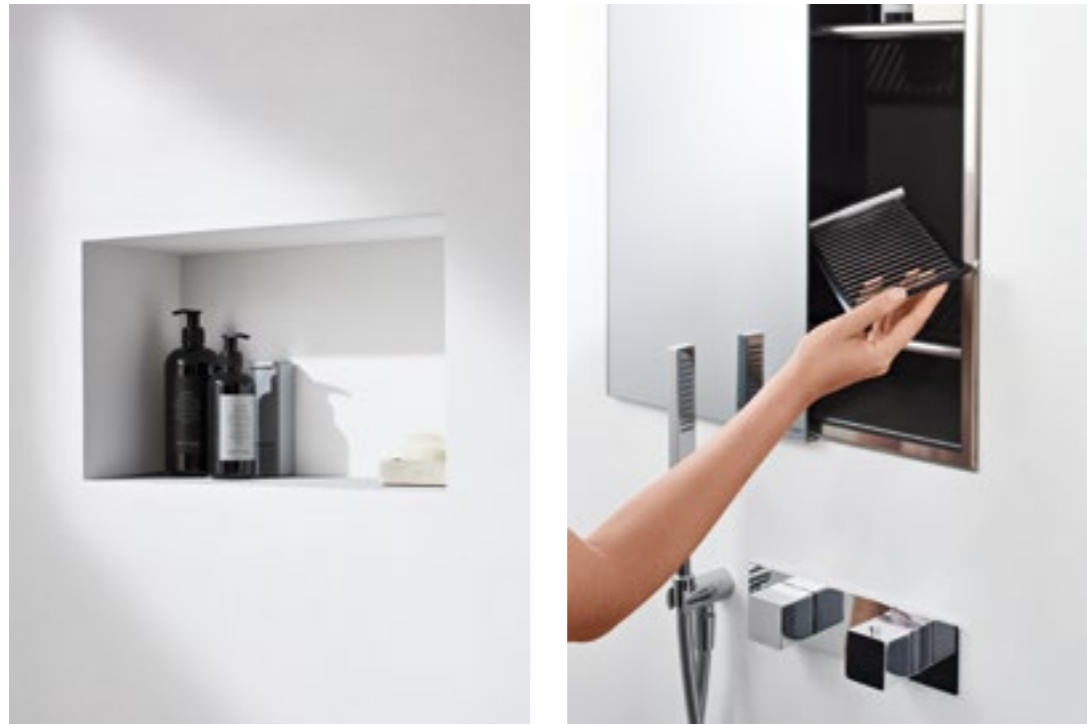

GEBERIT ONE SHOWER SOLUTIONS

When it comes to the shower area, Geberit is able to meet many different demands. The floor even model is proving particularly popular. The integrated Geberit niche storage box not only saves space, but is also designed to prevent water and dirt residues.