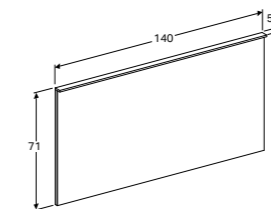

140cm mirror with functional and ambient lighting
W 140 / D 5.5 / H 71cm
Indirect lighting, heated rear to prevent mirror steaming up, touch sensor switch, dimmable, LED lighting.

Art. no.	Product Description
500.203.00.1	140cm