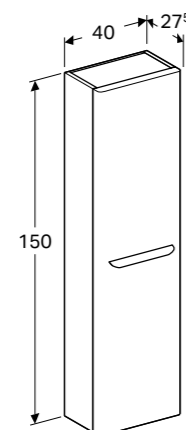

150cm tall cabinet
W 40 / D 27.5 / H 150cm
Wall mounted, opening via handle, with movable shelves, storage solution on inside of door, moisture resistant, delivered pre-assembled.
Art. no.
Y824000000
824001000

Product Description
White
Taupe