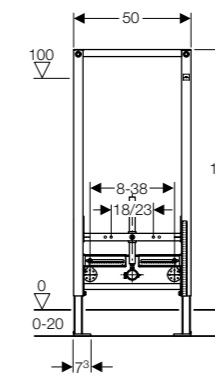

Geberit Duofix frame for bidet, 112cm, Universal

Art. no.	Product Description
111.545.00.1	With wall brackets, backplate elbows and chrome isolating valves