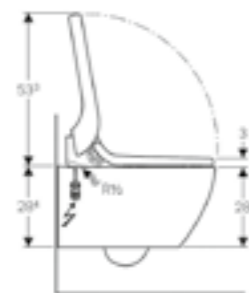

**Geberit AquaClean Tuma Comfort**  
W 36 / D 55.3 / H 44.6cm  
Complete wall-hung solution.

Art. no.	Product Description
146.290.11.1	White alpine
146.290.SI.1	White glass
146.290.SJ.1	Black glass
146.290.FW.1	Stainless steel brushed