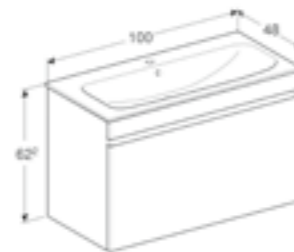

100cm slim basin and vanity unit

W 100 / D 48 / H 62.2 cm

Wall mounted, handleless design, with concealed internal drawer.

Art. no.	Product Description
501.917.01.1	Centred tap hole, White
501.917.JK.1	Centred tap hole, Lava
501.917.00.1	Centred tap hole, Light Hickory
501.917.JR.1	Centred tap hole, Hickory