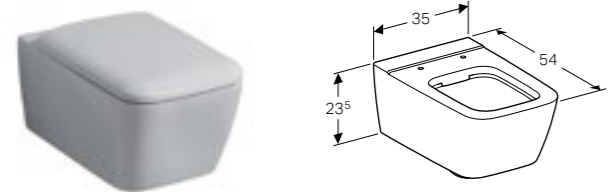

Square exposed cistern, bottom water supply connection
W 37.5 / D 14.5 / H 42.5cm
Close coupled, dual flush, volume 6/4 litre, water supply connection on the bottom.
Art. no.   **Product Description**
500.409.01.1   White

Square floor standing, Rimfree®, toilet for close coupled exposed cistern
W 35.5 / D 63.5 / H 40cm
Washdown toilet pan, multidirectional outlet, hidden fastening.
Art. no.   **Product Description**
200930000   White

Square toilet seat
W 36.5 / D 44.9 / H 4.7cm
Hinges made of metal, overlapping toilet lid.
Art. no.   **Product Description**
571900000   White
571910000   White, soft closing
500.837.01.1   White, soft closing, quick release

Square wall-hung bidet
W 35 / D 54 / H 23.5cm
Hidden water supply connection, hidden fastening.
Art. no.   **Product Description**
231910000   White

Square exposed cistern, bottom water supply connection
W 37.5 / D 14.5 / H 42.5cm
Close coupled, dual flush, volume 6/4 litre, water supply connection on the bottom.
Art. no.   **Product Description**
500.411.01.1   White

Square close coupled fully back-to-wall toilet
W 35.5 / D 56 / H 40cm
Washdown toilet pan multi directional outlet, hidden fastening.
Art. no.   **Product Description**
200920000   White

Square floor standing bidet
W 35.5 / D 56 / H 40cm
Back-to-wall, hidden water supply connection, hidden fastening.
Art. no.   **Product Description**
231950000   White

Square floor standing toilet, Rimfree®
W 35.5 / D 56 / H 40.5cm
Back-to-wall, washdown toilet pan, 6/4 litre, horizontal or vertical outlet, hidden fastening.
Art. no.   **Product Description**
211910000   White

Square wall-hung toilet, Rimfree®
W 35 / D 54 / H 23.5cm
Washdown toilet pan, 6/4 litre or 4/2.6 litre, hidden fastening.
Art. no.   **Product Description**
201950000   White

GEBERIT ICON BATHROOM FURNITURE COLOURS

BODY/FRONT