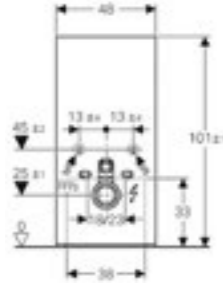

Geberit Monolith Plus

W 48.2 / D 10.6 / H 101cm
Wall-hung toilet, height 101cm.

Art. no.	Product Description
131.221.SJ.5	Black glass / aluminum
131.221.SQ.5	Umber glass / aluminum
131.221.TG.5	Sand glass / aluminum
131.221.SI.5	White glass / aluminium
131.221.JK.5	Lava glass / black chrome aluminium
131.221.JL.5	Sand grey glass / aluminium
131.221.JV.5	Stoneware concrete look / aluminium
131.221.00.5	Stoneware slate look / black chrome aluminium
131.221.SJ.6	Black glass / black chrome aluminium