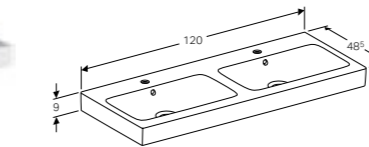

120cm double washbasin
W 120 / D 48.5 / H 9cm

Can be installed with a washbasin cabinet, visible overflow.

Art. no.	Product Description
124120000	Right and left tap hole