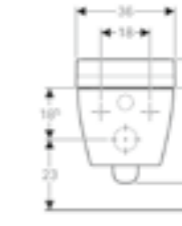

Art. no.	Product Description
146.090.11.1	White alpine