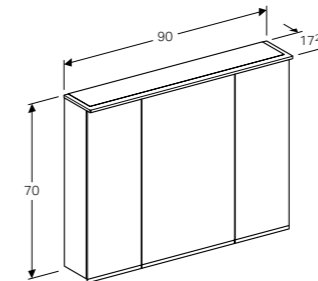

Option plus 90cm mirror cabinet with functional and ambient lighting, three doors
W 90 / D 17.2 / H 70cm
LED lighting, indirect lighting, touch sensor switch for the upper light, touch sensor switch for the bottom light, power socket, USB port, mirrored body, mirrored back side, doors mirrored on both sides, movable shelves. The Option Plus mirror cabinets also include a magnetic accessory holder.
Art. no.
500.596.P5.1