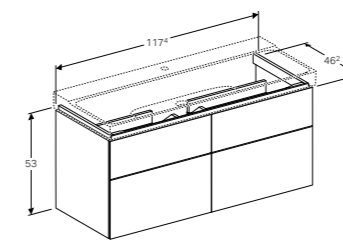

Cabinet for 120cm washbasin, with four drawers

W 117.4 / D 46.2 / H 53cm

Wall mounted, opened using push to open mechanism, moisture resistant, LED lighting, delivered pre-assembled.

Art. no.	Product Description
500.518.01.1	White
500.518.43.1	Scultura grey
500.518.00.1	Matt grey