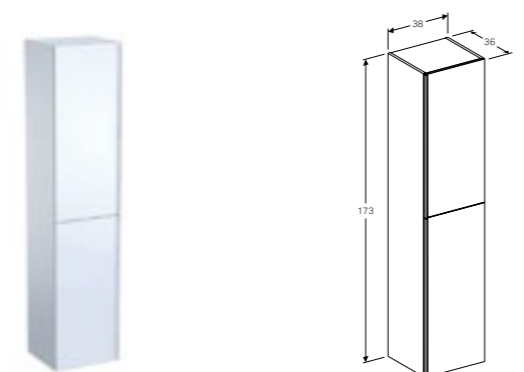

173cm tall cabinet with two doors
W 38 / D 36 / H 173cm
Wall mounted, opening via handle, with one lockable internal drawer, door with soft closing mechanism, with four movable shelves, storage boxes on inside of doors, delivered pre-assembled.

Art. no.	Product Description
500.619.01.2	White
500.619.JK.2	Lava
500.619.JL.2	Sand
500.619.16.1	Black