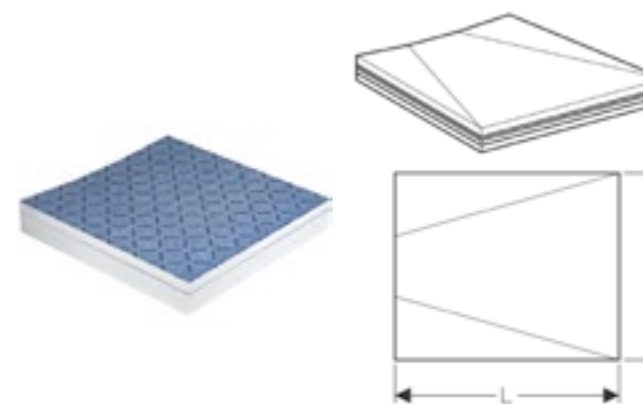

SHOWER BOARD

Art. no.	Product Description
154.252.00.1	Geberit shower board, tile-bearing, with V-slope: B90cm L90cm

Art. no.	Product Description
154.253.00.1	Geberit shower board, tile-bearing, with V-slope: B100cm L100cm

Art. no.	Product Description
154.254.00.1	Geberit shower board, tile-bearing, with V-slope: B90cm L120cm

Art. no.	Product Description
154.255.00.1	Geberit shower board, tile-bearing, with V-slope: B100cm L120cm

Art. no.	Product Description
154.265.00.1	Geberit shower board, tile-bearing, with L-slope

Art. no.	Product Description
154.248.00.1	Extension for Geberit shower board