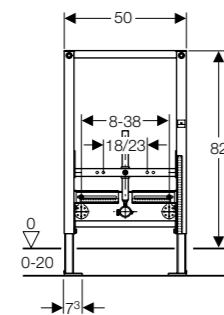

BIDET AND URINAL FRAMES

Geberit Duofix frame for bidet, 82cm, Universal

Art. no.	Product Description	RRP ex VAT
111.543.00.1	With wall brackets, backplate elbows and chrome isolating valves	£343.92

Geberit 1 1/4" x 80mm running waste chrome plated for basins with no overflow

Art. no.
152.080.21.1