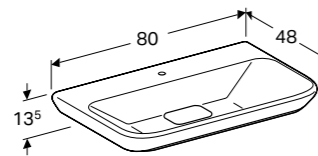

80cm washbasin
W 80 / D 48 / H 13.5cm
Washbasin without overflow, suitable for Clou overflow system or running waste, can be installed with a washbasin cabinet.
Art. no.
125480600