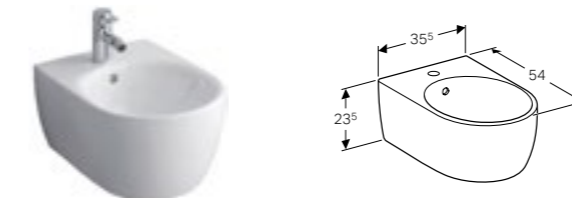

Wall-hung bidet

W 35.5 / D 54 / H 23.5cm

Hidden water supply connection, hidden fastening.

Art. no.   **Product Description**
234000000   White