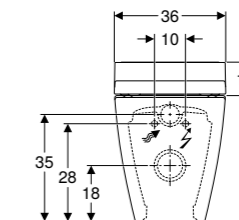

**Geberit AquaClean Tuma Comfort**  
W 36 / D 55.3 / H 44.6cm  
Complete wall-hung solution.

Art. no.	Product Description
146.290.11.1	White alpine
146.290.SI.1	White glass
146.290.SJ.1	Black glass
146.290.FW.1	Stainless steel brushed