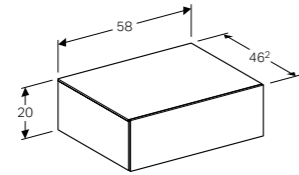

58cm side cabinet with one drawer
W 58 / D 46.2 / H 20cm
Wall mounted, opened using push to open mechanism, moisture resistant, delivered pre-assembled.

Art. no.	Product Description
500.507.01.1	White
500.507.43.1	Scultura grey
500.507.00.1	Matt grey