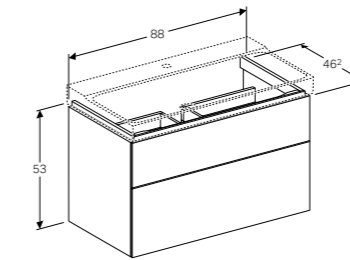

Art. no.	Product Description
500.530.01.1	Centred tap hole

**Cabinet for 90cm washbasin, with two drawers**

W 88 / D 46.2 / H 53cm

Wall mounted, opened using push to open mechanism, moisture resistant, LED lighting, delivered pre-assembled.