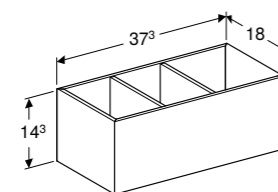

Square drawer insert high

W 18 / D 37.3 / H 14.3cm

H-partition suitable for Variform furniture.

Art. no.
501.157.00.1