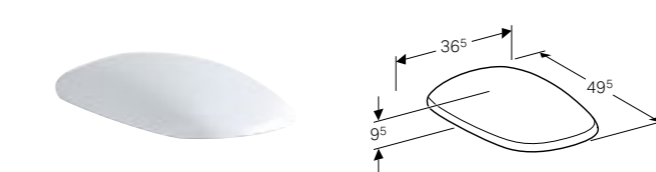

Toilet seat, soft closing mechanism
W 36.5 / D 49.5 / H 9.5cm

Hinges made of metal, overlapping toilet lid.

Art. no.	Product Description
500.540.01.1	White