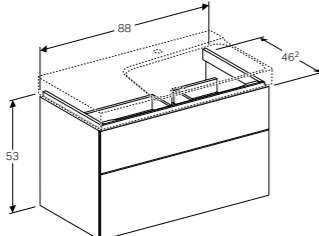

Cabinet for 90cm washbasin, with two drawers

W 88 / D 46.2 / H 53cm

Wall mounted, opened using push to open mechanism, moisture resistant, LED lighting, delivered pre-assembled.

Art. no.	Product Description
500.516.01.1	White, siphon cut out right
500.516.43.1	Scultura grey, siphon cut out right
500.516.00.1	Matt grey, siphon cut out right