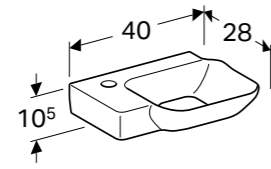

40cm washbasin
W 40 / D 28 / H 10.5cm
Washbasin without overflow, suitable for a running waste.
Art. no.   **Product Description**
125440600   Left hand tap hole
125540600   Right hand tap hole