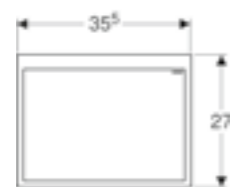

**Duofix element for niche storage box with shelves**

W 50 / D 15 / H 87cm

Geberit Duofix rail and metal studs are required to install this.

Art. no.
111.590.00.1

**Finish set for Geberit ONE washbasin frame  
(for use with floating design washbasin)**