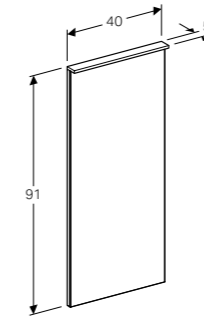

40cm mirror with functional lighting
W 40 / D 5.5 / H 91cm
Heated rear to prevent mirror steaming up, touch sensor switch, dimmable, LED lighting.

Art. no.	Product Description
500.520.00.1	40cm