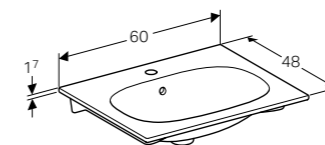

60cm slim rim washbasin
W 60 / D 48 / H 17cm

For mounting on a washbasin cabinet, visible overflow.

Art. no.	Product Description
500.640.01.2	Centred tap hole