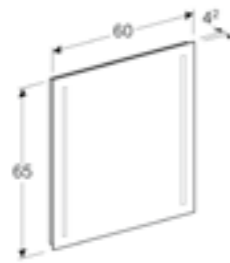

60cm mirror with functional side lighting
W 60 / D 4.2 / H 65cm
Mechanical switch, LED lighting.
Art. no.
500.586.00.1