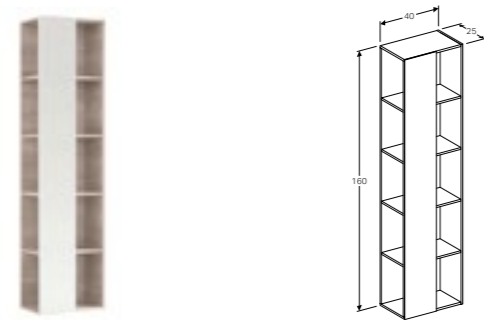

160cm shelf unit with mirror
W 40 / D 50.4 / H 160cm

Delivered pre-assembled.

Art. no.	Product Description
500.569.JI.1	Taupe, beige oak
500.569.JJ.1	Black, grey-brown oak