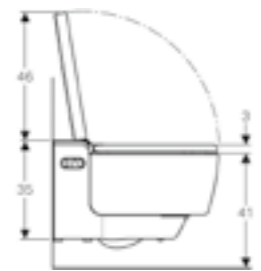

Art. no.	Product Description
146.090.11.1	White alpine