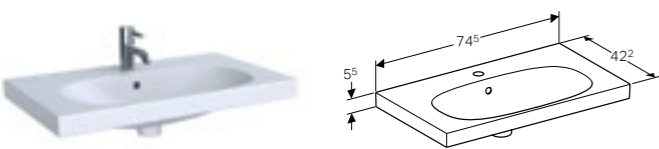

75cm washbasin, small projection, shelf surface
W 74.5 / D 42.2 / H 5.5cm
Can be installed with a washbasin cabinet, visible overflow.

Art. no.	Product Description
500.632.01.2	Centred tap hole