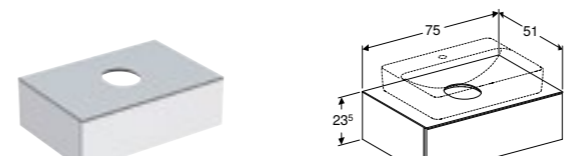

75cm cabinet for lay-on washbasin, with one drawer
W 75 / D 51 / H 23.5cm
With integrated shelf surface and trap.
Art. no. 501.159.00.1 **Product Description** White
501.160.00.1 Lava
501.162.00.1 Hickory