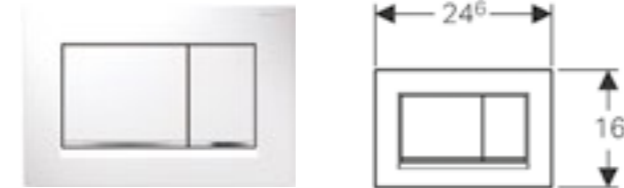

RECTANGULAR

Geberit Sigma30

W 24.6 / D 1.2 / H 16.4cm

Art. no.	Product Description
115.883.KJ.1	White / gloss chrome / white
115.883.KK.1	White / gold-plated / white
115.883.KL.1	White / matt chrome / matt chrome
115.883.KH.1	Gloss chrome / matt chrome / gloss chrome
115.883.KN.1	Matt chrome / gloss chrome / matt chrome
115.883.KM.1	Black / gloss chrome / black
115.883.JQ.1	Anti-fingerprint coating: matt chrome / gloss chrome / matt chrome
115.883.JT.1	Anti-fingerprint coating: matt white / gloss chrome / matt white
115.883.14.1	Anti-fingerprint coating: matt black / gloss chrome / matt black
115.883.11.1	White / matt white / white
115.883.DW.1	Black / matt black / black
115.883.01.1	Anti-fingerprint coating: matt white / white / matt white
115.883.16.1	Anti-fingerprint coating: matt black / black / matt black