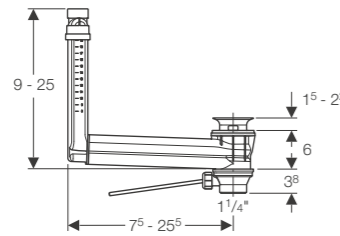

Geberit washbasin connector clou with lever actuation for basins with no overflow

Art. no.
152.018.00.1