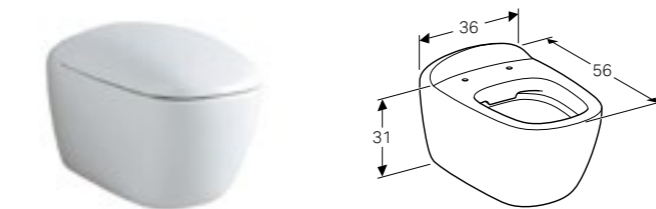

**Set of feet**  
W 7 / D 48.8 / H 21cm

Set of 2 pieces.

Art. no.	Product Description
500.573.39.1	Champagne

**Wall-hung toilet, Rimfree®**  
W 36 / D 56 / H 31cm

Washdown toilet pan, 6/4 litre, hidden fastening.