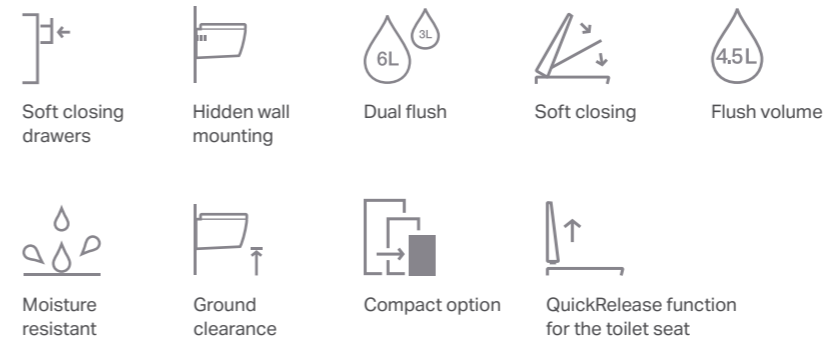

GEBERIT ICON BATHROOM FURNITURE COLOURS

BODY/FRONT

All Geberit bathroom furniture ranges are made of moisture resistant material.