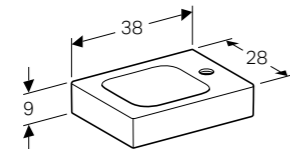

38cm handrinse basin

W 38 / D 28 / H 9cm

Washbasin without overflow, asymmetrical, can be installed with a washbasin cabinet.

Art. no.	Product Description
124736000	Right tap hole
124836000	Left tap hole