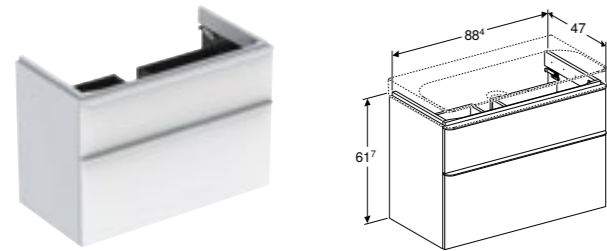

Cabinet for 90cm washbasin, with two soft closing mechanism drawers
W 88.4 / D 47 / H 61.7cm

Wall mounted, integrated handles, moisture resistant, delivered pre-assembled.

Art. no.	Product Description
500.354.00.1	White
500.354.JK.1	Lava
500.354.JL.1	Sand grey
500.354.JR.1	Hickory