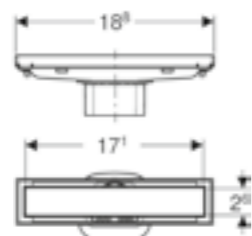

Geberit CleanLine Tile-Bearing

Art. no. 154.455.00.1 **Product Description** Geberit shower channel CleanLine tile bearing: W 43 / H 09 / L188cm