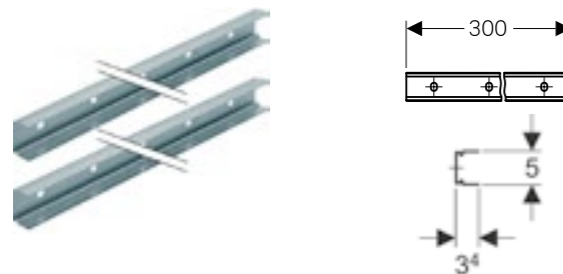

DUOFIX SUPPORT SYSTEMS

Geberit Duofix system rail set

Art. no. 111.878.00.1
Product Description 2 x 3m rails

Geberit Duofix stud, room-height

Art. no. 111.871.00.1
Product Description 220-280cm

Art. no. 111.872.00.1
Product Description 260-320cm

Art. no. 111.873.00.1
Product Description 300-360cm

Art. no. 111.874.00.1
Product Description 340-400cm