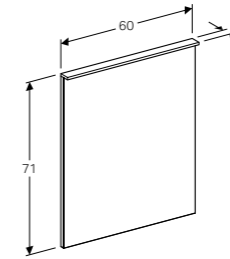

60cm mirror with functional and ambient lighting
W 60 / D 5.5 / H 71cm
Indirect lighting, heated rear to prevent mirror steaming up, touch sensor switch, dimmable, LED lighting.

Art. no.	Product Description
500.521.00.1	60cm