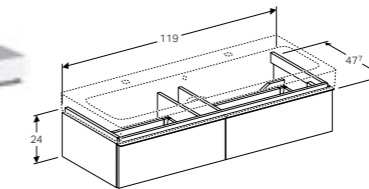

Cabinet for 120cm washbasin, with two drawers
W 119 / D 47.7 / H 24cm

Wall mounted, opening via handle, drawer with soft closing mechanism, delivered pre-assembled.

Art. no.	Product Description
840120000	White
841122000	Natural oak
841121000	Lava