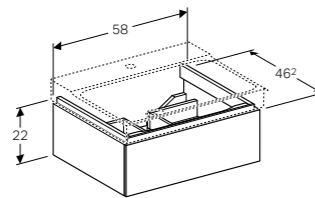

Cabinet for 60cm washbasin, with one drawer

W 58 / D 46.2 / H 22cm

Wall mounted, opened using push to open mechanism, moisture resistant, LED lighting, delivered pre-assembled.

Art. no.	Product Description
500.505.01.1	White
500.505.43.1	Scultura grey
500.505.00.1	Matt grey