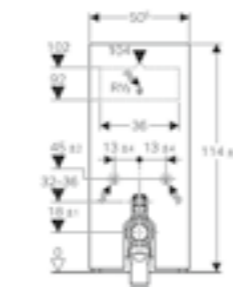

Geberit Monolith
W 50.5 / D 10.6 / H 114cm
Floor standing toilet, height 114cm.

Art. no.	Product Description
131.033.SJ.5	Black glass / aluminium
131.033.SQ.5	Umber glass / aluminium
131.033.TG.5	Sand glass / aluminium
131.033.SI.5	White glass / aluminium
131.033.JK.5	Lava glass / black chrome aluminium
131.033.JL.5	Sand grey glass / aluminium
131.033.JV.5	Stoneware concrete look / aluminium
131.033.00.5	Stoneware slate look / black chrome aluminium
131.033.SJ.6	Black glass / black chrome aluminium