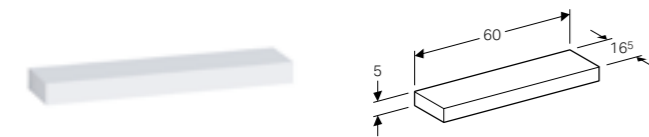

60cm wall shelf
W 60 / D 16.5 / H 5cm

Art. no.	Product Description
840960000	White
841962000	Natural oak
841961000	Lava