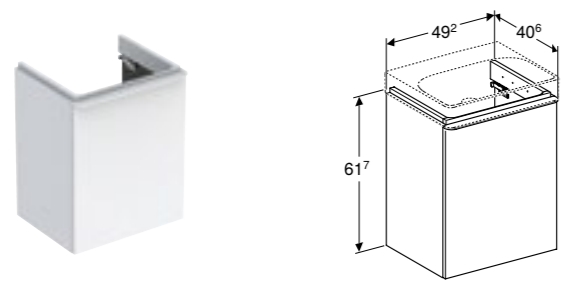

Cabinet for 50cm handrinse basin, with one soft closing mechanism door
W 49.2 / D 40.6 / H 61.7cm
Wall mounted, integrated handle, moisture resistant, delivered pre-assembled.
Art. no. 500.363.00.1 **Product Description** White right hand door
500.363.JK.1 Lava right hand door
500.363.JL.1 Sand grey right hand door
500.363.JR.1 Hickory right hand door
500.364.00.1 White left hand door
500.364.JK.1 Lava left hand door
500.364.JL.1 Sand grey left hand door
500.364.JR.1 Hickory left hand door