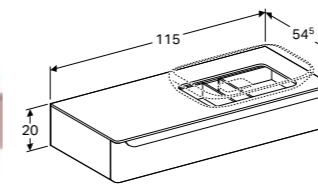

115cm countertop washbasin unit left hand shelf
W 115 / D 54.5 / H 20cm
Wall mounted, opening via handle, moisture resistant, delivered pre-assembled, tap hole in furniture.
Art. no.   **Product Description**
824160000   White
824161000   Taupe