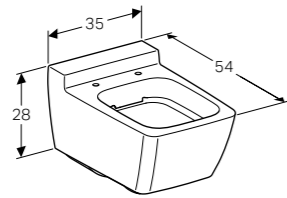

Wall-hung toilet, Rimfree®

W 35 / D 54 / H 28cm

Washdown toilet pan, 6/4 litre or 4/2.6 litre, hidden fastening.

Art. no.	Product Description
500.500.01.1	White