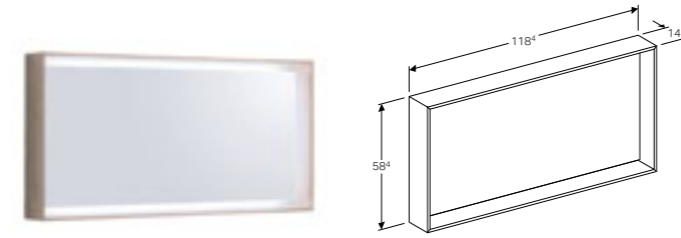

Art. no.	Product Description
500.565.JI.1	Taupe, beige oak, left
500.565.JJ.1	Black, grey-brown oak, left

**120cm mirror with ambient lighting**  
W 118.4 / D 14 / H 58.4cm

Mirror surface with LED light strip integrated in frame, light operated by wall switch, frame made of wood.