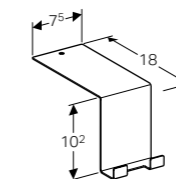

**45cm board with storage magnets**  
W 44.9 / D 7.5 / H 38.8cm

Storage boxes of different sizes, storage boxes fixed with magnets.

Art. no.	Product Description
500.649.01.2	White board, lava box
500.649.JK.2	Lava board, lava box
500.649.JL.2	Sand board, lava box
500.649.16.1	Black board, lava box