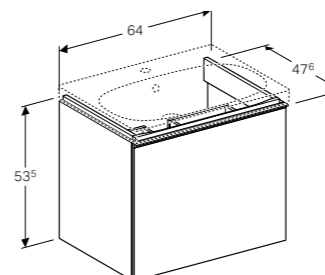

Cabinet for 65cm washbasin, with one drawer and internal drawer
W 64 / D 47.6 / H 53.5cm

Wall mounted, opening via handle, drawer with soft closing mechanism, moisture resistant, delivered pre-assembled.

Art. no.	Product Description
500.610.01.2	White
500.610.JK.2	Lava
500.610.JL.2	Sand
500.610.16.1	Black