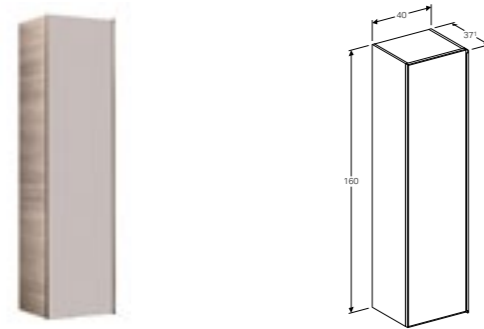

160cm tall cabinet with one soft closing mechanism door
W 40 / D 37.1 / H 160cm

Wall mounted, opening via handle, with four movable shelves, left or right hinge side, front panel made of glass, door frame made of metal, delivered pre-assembled.

Art. no.	Product Description
500.554.JI.1	Taupe, beige oak
500.554.JJ.1	Black, grey-brown oak