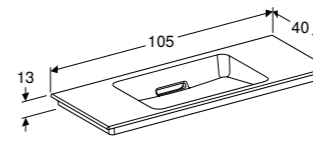

105cm washbasin for furniture

W 105 / D 40 / H 13cm

Washbasin without overflow. Colour choice available for design line on ceramic cap, can be combined with 115cm mirror cabinet.

Art. no.	Product Description
500.396.01.1	White, gloss chrome
500.396.01.2	White, bright brushed chrome
500.396.01.3	White, glossy white