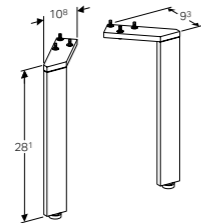

Set of feet
W 10.8 / D 9.3 / H 28.1cm
Height adjustable.
Art. no.   **Product Description**
500.658.00.2   Gloss chrome plated