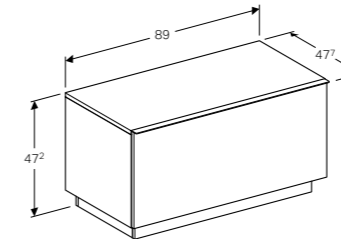

90cm low cabinet with one drawer, floor standing
W 89 / D 47.7 / H 47.2cm

Opening via handle, drawer with soft closing mechanism, delivered pre-assembled.

Art. no.	Product Description
840090000	White
841092000	Natural oak
841091000	Lava