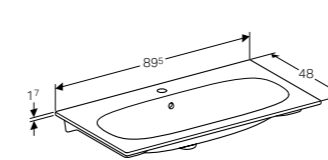

90cm slim rim washbasin

W 89.5 / D 48 / H 17cm

For mounting on a washbasin cabinet, visible overflow.

Art. no.   **Product Description**
500.642.01.2   Centred tap hole
500.643.01.2   Without tap hole