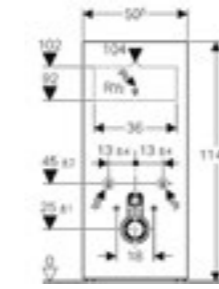

Geberit Monolith

W 50.5 / D 10.6 / H 114cm
Wall-hung toilet, height 114cm.

Art. no.	Product Description
131.031.SJ.5	Black glass / aluminium
131.031.SQ.5	Umber glass / aluminium
131.031.TG.5	Sand glass / aluminium
131.031.SI.5	White glass / aluminium
131.031.JK.5	Lava glass / black chrome aluminium
131.031.JL.5	Sand grey glass / aluminium
131.031.JV.5	Stoneware concrete look / aluminium
131.031.00.5	Stoneware slate look / black chrome aluminium
131.031.SJ.6	Black glass / black chrome aluminium