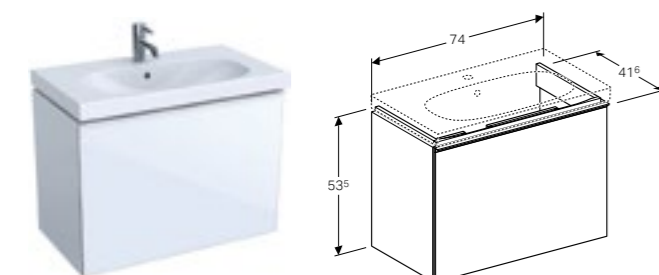

Cabinet for 75cm washbasin, with one drawer and internal drawer, small projection
W 74 / D 41.6 / H 53.5cm
Wall mounted, opening via handle, drawer with soft closing mechanism, moisture resistant, delivered pre-assembled.

Art. no.	Product Description
500.615.01.2	White
500.615.JK.2	Lava
500.615.JL.2	Sand
500.615.16.1	Black