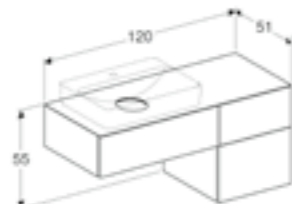

120cm cabinet for lay-on washbasin, with three drawers

W 120 / D 51 / H 55cm

With integrated shelf surface and trap.

Art. no.	Product Description
501.183.00.1	White
501.184.00.1	Lava
501.186.00.1	Hickory