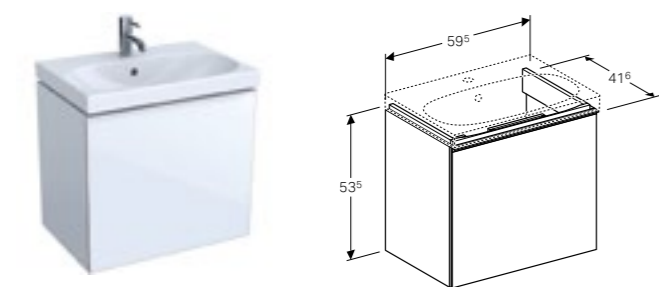

Cabinet for 60cm washbasin, with one drawer and internal drawer, small projection
W 59.5 / D 41.6 / H 53.5cm
Wall mounted, opening via handle, drawer with soft closing mechanism, moisture resistant, delivered pre-assembled.

Art. no.	Product Description
500.614.01.2	White
500.614.JK.2	Lava
500.614.JL.2	Sand
500.614.16.1	Black