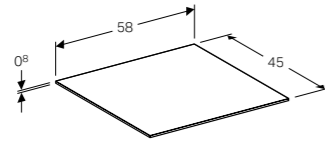

58cm glass shelf
W 58 / D 45 / H 0.8cm
Can be combined with side cabinet with one drawer.

Art. no.	Product Description
500.524.00.1	58cm