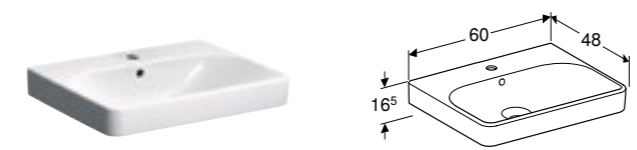

60cm square washbasin
W 60 / D 48 / H 16.5cm
Visible overflow, can be installed with cabinet for basin.
Art. no. 500.229.01.1 **Product Description** Centred tap hole