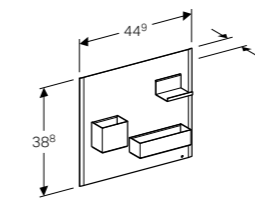

45cm board with storage magnets
W 44.9 / D 7.5 / H 38.8cm

Storage boxes of different sizes, storage boxes fixed with magnets.

Art. no.	Product Description
500.649.01.2	White board, lava box
500.649.JK.2	Lava board, lava box
500.649.JL.2	Sand board, lava box
500.649.16.1	Black board, lava box