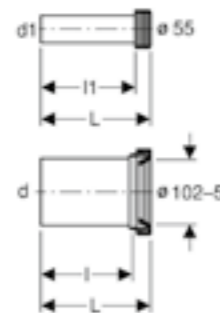

Geberit connection set 300mm in length for wall-hung toilets

Art. no.
152.441.46.1

Suitable for the following toilets when fitted with a Geberit frame:

- 500.510.01.1 Citterio wall-hung toilet Rimfree®
- 500.500.01.1 Xeno² wall-hung toilet Rimfree®
- 204000000 iCon wall-hung toilet
- 204060000 iCon wall-hung toilet Rimfree®
- 201950000 iCon Square wall-hung toilet Rimfree®
- 500.200.01.1 Smyle Square wall-hung premium toilet Rimfree®