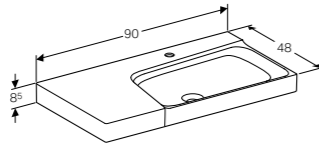

W 88 / D 46.2 / H 53cm

Wall mounted, opened using push to open mechanism, moisture resistant, LED lighting, delivered pre-assembled.

Art. no.	Product Description
500.515.01.1	White, siphon cut out left
500.515.43.1	Scultura grey, siphon cut out left
500.515.00.1	Matt grey, siphon cut out left