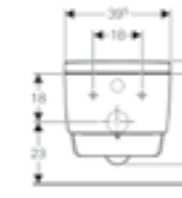

Geberit AquaClean Sela
W 36 / D 57.8 / H 44cm
Designer shower toilet with all important basic functions.

Art. no.	Product Description
146.200.11.1	Shower toilet with plated cover, white
146.200.21.1	Shower toilet with plated cover, chrome