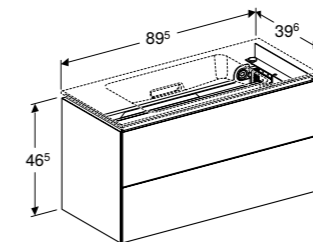

Cabinet for 90cm washbasin

W 89.5 / D 39.6 / H 46.5cm

Wall mounted, handleless design with two drawers.

Art. no.	Product Description
500.385.00.1	Black walnut
500.385.01.1	White high gloss