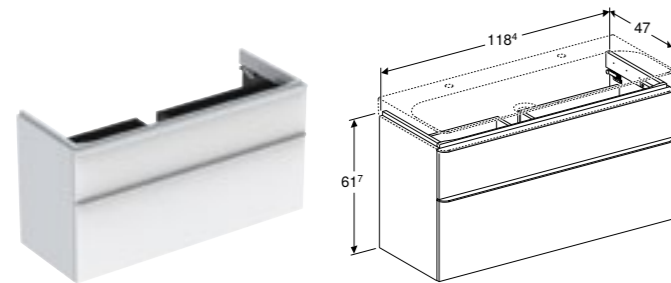

Cabinet for 120cm handrinse basin, with two soft closing mechanism drawers
W 118.4 / D 47 / H 61.7cm

Wall mounted, integrated handles, moisture resistant, delivered pre-assembled.

Art. no.	Product Description
500.355.00.1	White
500.355.JK.1	Lava
500.355.JL.1	Sand grey
500.355.JR.1	Hickory