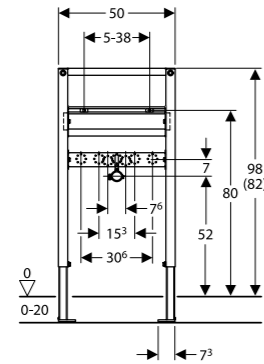

Geberit Duofix frame for washbasin, 82 - 98cm, deck-mounted tap

Art. no.	Product Description
111.494.00.1	With PreWall brackets, backplate elbows and chrome isolating valves