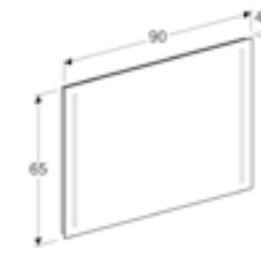

90cm mirror with functional side lighting
W 90 / D 4.2 / H 65cm
Mechanical switch, LED lighting.
Art. no.
500.589.00.1