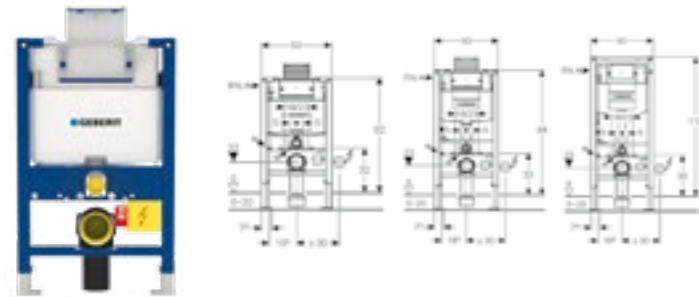

**Geberit Duofix toilet frame with Omega cistern 12cm**

Art. no.	Product Description
111.004.00.1	Installation height 82cm
111.031.00.1	Installation height 98cm
111.061.00.1	Installation height 112cm

ROUND