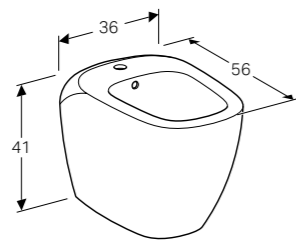

Floor standing bidet, back-to-wall
W 36 / D 56 / H 41cm
Hidden water supply connection, hidden fastening.
Art. no. 500.538.01.1   **Product Description** White