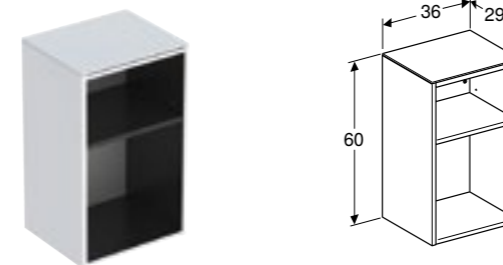

Low cabinet short projection, with open shelves
W 36 / D 29.9 / H 60cm

Art. no.	Product Description
500.358.00.1	White
500.358.JK.1	Lava
500.358.JL.1	Sand grey
500.358.JR.1	Hickory