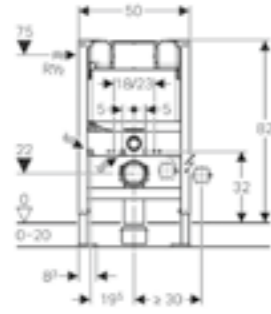

Geberit Duofix WC frame with Kappa cistern 15cm