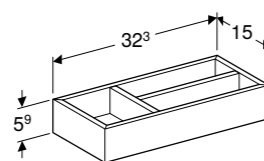

Square drawer insert low

W 32.3 / D 15 / H 5.9cm

T-partition suitable for Smyle furniture

Art. no.
500.678.00.1