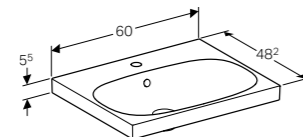

60cm washbasin
W 60 / D 48.2 / H 5.5cm

Can be installed with a washbasin cabinet, visible overflow.

Art. no.	Product Description
500.620.01.2	Centred tap hole