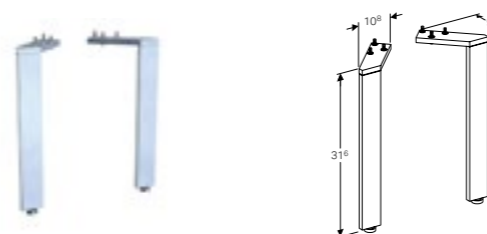

Set of feet for cabinet for slim rim washbasin
W 10.8 / D 9.3 / H 31.6cm
Height adjustable.

Art. no.	Product Description
500.657.00.2	Gloss chrome plated