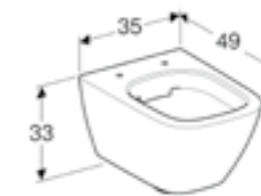

Wall-hung toilet Rimfree®, short projection

W 35 / D 49 / H 33 cm

Wall-hung fully shrouded, short projection toilet pan, 6/4 litre, hidden fastening.

Art. no.	Product Description
500.379.01.1	White