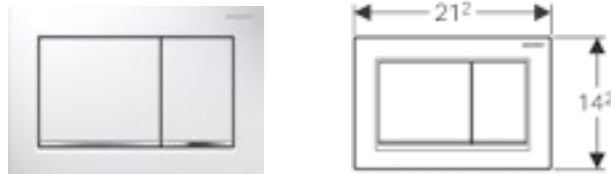

RECTANGULAR

Geberit Omega30

W 21.2 / D 1 / H 14.2cm

Art. no.	Product Description
115.080.KJ.1	White / gloss chrome / white
115.080.KK.1	White / gold-plated / white
115.080.KL.1	White / matt chrome / matt chrome
115.080.KH.1	Gloss chrome / matt chrome / gloss chrome
115.080.KN.1	Matt chrome / gloss chrome / matt chrome
115.080.KM.1	Black / gloss chrome / black
115.080.JQ.1	Anti-fingerprint: matt chrome / gloss chrome / matt chrome