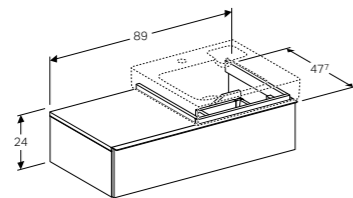

Cabinet for 50cm washbasin, with one drawer and shelf surface
W 89 / D 47.7 / H 24cm

Wall mounted, opening via handle, drawer with soft closing mechanism, delivered pre-assembled.

Art. no.	Product Description
840590000	White, left hand
841592000	Natural oak, left hand
841591000	Lava, left hand
840490000	White, right hand
841492000	Natural oak, right hand
841491000	Lava, right hand