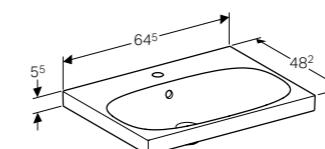

65cm washbasin
W 64.5 / D 48.2 / H 5.5cm

Can be installed with a washbasin cabinet, visible overflow.

Art. no.	Product Description
500.621.01.2	Centred tap hole