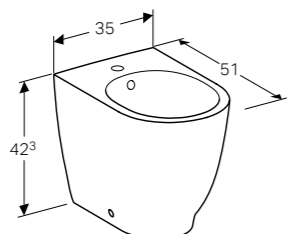

Floor standing bidet, back-to-wall
W 35 / D 51 / H 42.3cm
Hidden water supply connection, hidden fastening, small projection.
Art. no.   **Product Description**
500.603.01.2   White