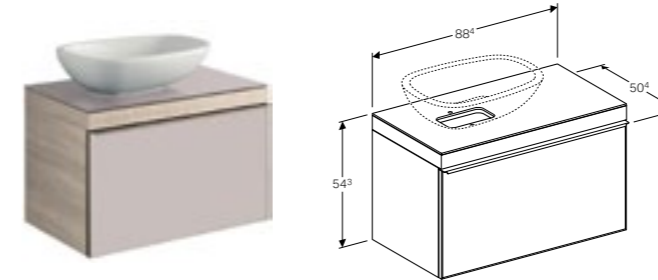

90cm cabinet for lay-on washbasin, with one soft closing mechanism drawer

W 88.4 / D 50.4 / H 54.3cm

Wall mounted, opening via handle, front panel made of glass, can be equipped with feet, cover plate made of glass, frame made of metal, delivered pre-assembled.

Art. no.	Product Description
500.560.JI.1	Taupe, beige oak
500.560.JJ.1	Black, grey-brown oak