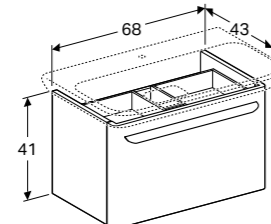

80cm washbasin unit
W 68 / D 43 / H 41cm
Wall mounted, opening via handle, moisture resistant, delivered pre-assembled.
Art. no.   **Product Description**
Y824080000   White
Y824081000   Taupe