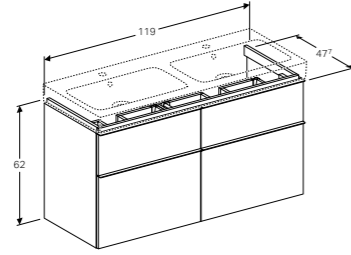

Cabinet for 120cm double washbasin, with four drawers
W 119 / D 47.7 / H 62cm

Wall mounted, opening via handle, drawer with soft closing mechanism, delivered pre-assembled.

Art. no.	Product Description
840520000	White
841522000	Natural oak
841521000	Lava