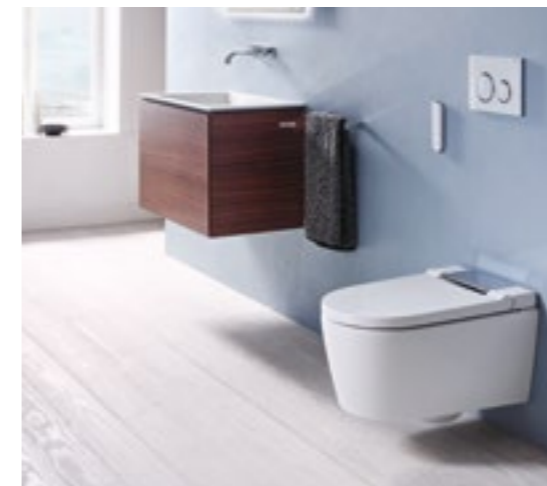

# GEBERIT AQUACLEAN SELA BEAUTIFULLY CLEVER

With its purist, elegant design, the Geberit AquaClean Sela can become your favourite model. The shower toilet is characterised by its clear beautiful design, combined with the highest quality materials, such as the one piece ceramic pan. The Geberit AquaClean Sela offers extremely simple, intuitive functions and integrates seamlessly with any bathroom.