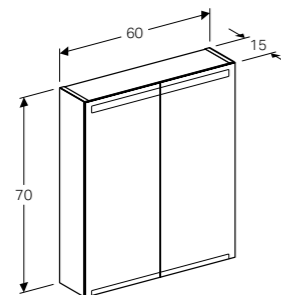

60cm mirror cabinet with functional and ambient lighting, two doors
W 60 / D 15 / H 70cm
LED lighting, indirect lighting, touch sensor switch for the upper light, touch sensor switch for the bottom light, power socket, mirrored body, doors mirrored on both sides, movable shelves.
Art. no.
500.590.P5.1