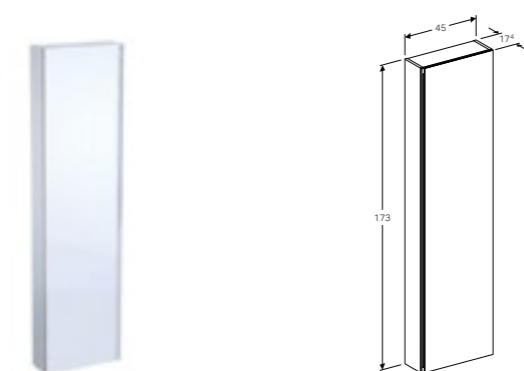

173cm tall cabinet with one door
W 45 / D 17.4 / H 173cm
Wall mounted, opening via handle, door with soft closing mechanism, with two fixed shelves, with five movable shelves, delivered pre-assembled.

Art. no.	Product Description
500.637.01.2	White
500.637.JK.2	Lava
500.637.JL.2	Sand
500.637.16.1	Black