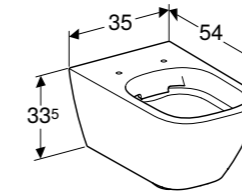

Wall-hung toilet, Rimfree®

W 35 / D 54 / H 33.5cm

Wall-hung fully shrouded toilet pan, 6/4 litre, hidden fastening, Rimfree®.

Art. no.	Product Description
500.208.01.1	White