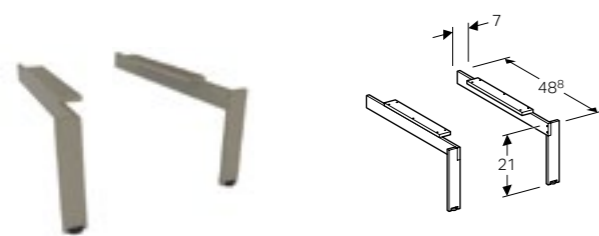

Set of feet
W 7 / D 48.8 / H 21cm

Set of 2 pieces.

Art. no.	Product Description
500.573.39.1	Champagne