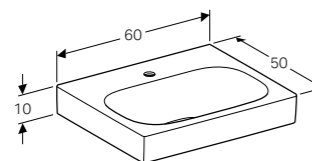

60cm washbasin
W 60 / D 50 / H 10cm

Washbasin without overflow, with ceramic cover cap, available with Clou overflow system or running waste with free outlet, can be installed with a washbasin cabinet.

Art. no.   **Product Description**
500.544.01.1   Centred tap hole