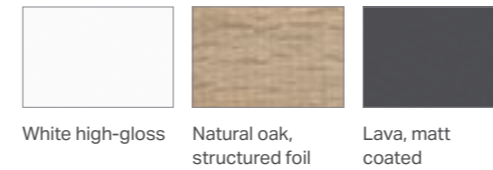

GEBERIT ICON BATHROOM FURNITURE COLOURS

BODY/FRONT

All Geberit bathroom furniture ranges are made of moisture resistant material.