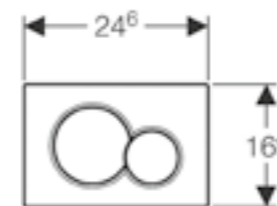

ROUND

Geberit Sigma01
W 24.6 / D 1.3 / H 16.4cm

Art. no.	Product Description
115.770.11.5	White alpine
115.770.DW.5	Jet black RAL 9005
115.770.21.5	Gloss chrome
115.770.46.5	Matt chrome
115.770.KA.5	Gloss chrome / matt chrome
115.770.DT.5	Fine brass
115.770.JQ.5	Anti-fingerprint coating: matt chrome