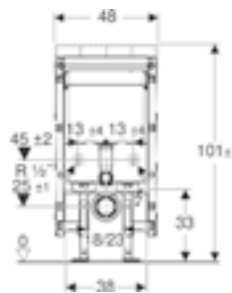

Geberit Monolith Plus
W 48 / D 9.7 / H 101cm
For wall-hung WC, height 101cm, customisable

Art. no.	Product Description
131.186.00.5	Monolith Plus sanitary module
131.192.00.1	Set of cistern lid with side claddings, customer-specific: aluminium brushed
131.193.00.1	Set of cistern lid with side claddings customer-specific: black chrome / aluminium brushed