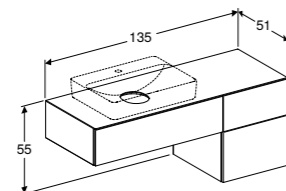

135cm cabinet for lay-on washbasin, with three drawers

W 135 / D 51 / H 55cm

With integrated shelf surface and trap.

Art. no.	Product Description
501.189.00.1	White
501.190.00.1	Lava
501.192.00.1	Hickory