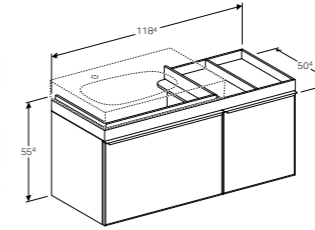

Cabinet for 75cm washbasin, with two drawers and shelf surface
W 118.4 / D 50.4 / H 55.4cm

Wall mounted, opening via handle, drawer with soft closing mechanism, can be equipped with feet, front panel made of glass, frame made of metal, delivered pre-assembled.

Art. no.   **Product Description**
500.562.JI.1   Taupe, beige oak, right
500.562.JJ.1   Black, grey-brown oak, right
500.563.JI.1   Taupe, beige oak, left
500.563.JJ.1   Black, grey-brown oak, left