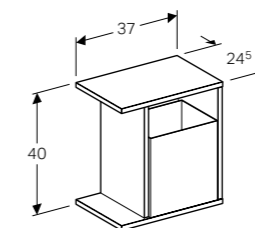

Side element with storage box, 25cm depth
W 37 / D 24.5 / H 40cm

Wall mounted, delivered pre-assembled, can be connected with handrinse basin cabinet.

Art. no.	Product Description
840137000	White
841139000	Natural oak
841138000	Lava

Only compatible with cabinet for 38cm handrinse basin, with drawer.