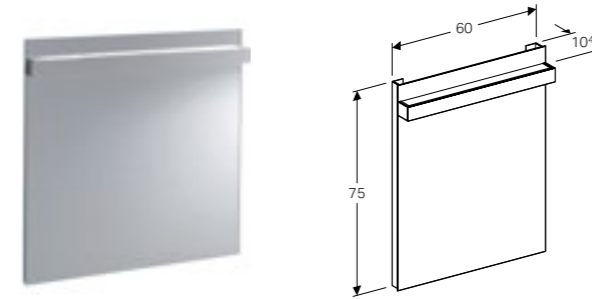

60cm mirror with functional lighting
W 60 / D 10.4 / H 75cm
Mechanical switch, adjustable lamp, LED lighting.

Art. no.	Product Description
840760000	19 W, 568 lm