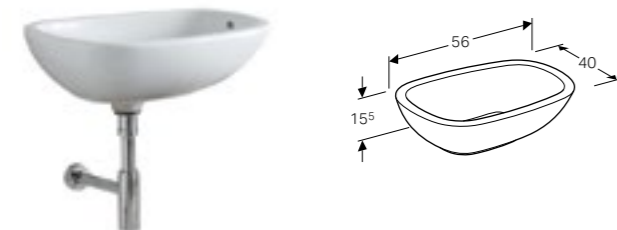

56cm lay-on washbasin

W 56 / D 40 / H 15.5cm

Lay-on washbasin, with ceramic cover cap, asymmetrical, can be installed with a washbasin cabinet.

Art. no.	Product Description
500.542.01.1	Without tap hole, without overflow
500.543.01.1	Without tap hole, visible overflow