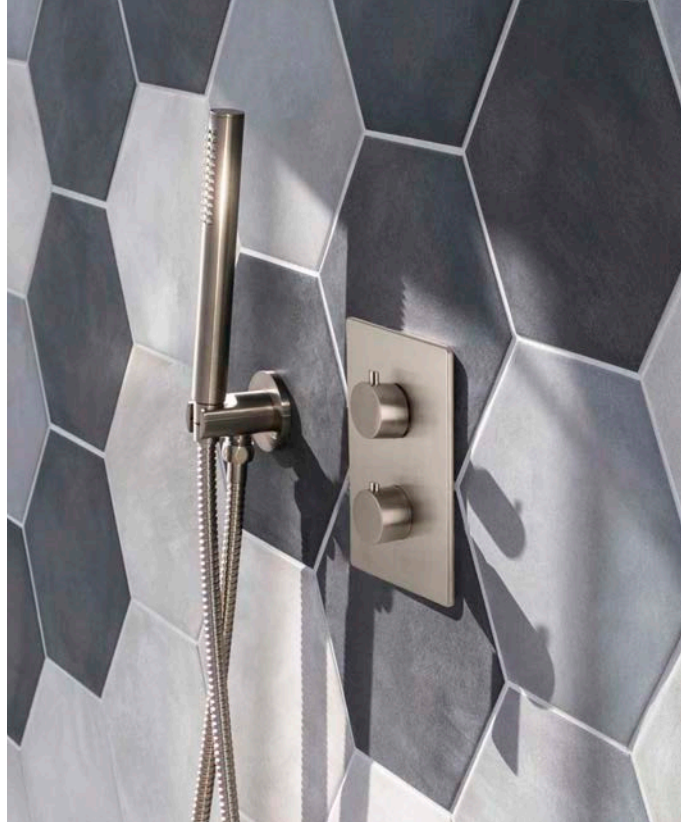

*Fixing Kit	Code	Price
Concealed Bottom Wall Mounted WC Fixing Kit	BFKUNI10KIT	£31.67

Stratos Back To Wall WC	Code	White
Wall Mounted Rimless Pan* 550mm	BDSSTR360XX	£393.39
Slim Seat Cover	BDSSTR330RCXX	£136.66

*Fixing Kit	Code	Price
Concealed Bottom Back to Wall WC Fixing Kit	BFKUNI15KIT	£36.72

BDSSTR320XX

BDSSTR360XX

Replace XX with colour suffix when ordering:

Basin Mixers	Code	Chrome	Brushed Nickel	Matt Black	Zanzibar
Mono Tall Basin Mixer	BDMMLI111564AXX	£284.17	£422.50	£336.67	£457.50

Thermostatic Shower Valves	Code	Chrome	Brushed Nickel	Matt Black	Zanzibar
Concealed One Outlet/2 Handle	BDMMLIT301CONXX	£402.50	£550.83	£550.83	£697.50
Concealed 2 Outlet/2 Handle	BDMMLIT302CONXX	£476.67	£656.67	£656.67	£848.33
Concealed 3 Outlet/2 Handle	BDMMLIT303CONXX	£582.50	£842.50	£842.50	£1084.17

Replace XX with colour suffix when ordering:

CP
Chrome

NB
Brushed Nickel

MB
Matt Black

ZB
Zanzibar*

*Please note Zanzibar is semi-living finish and may change over time with slight finish variation.

Bagnospa Recessed Shower Heads	Code	Chrome	Brushed Nickel	Matt Black
4 Function; Waterfall, Spray, Rain Curtain & Rain LED Shower Head 600 mm	BDDSPA514XX	£2013.56	£2612.81	£2219.18