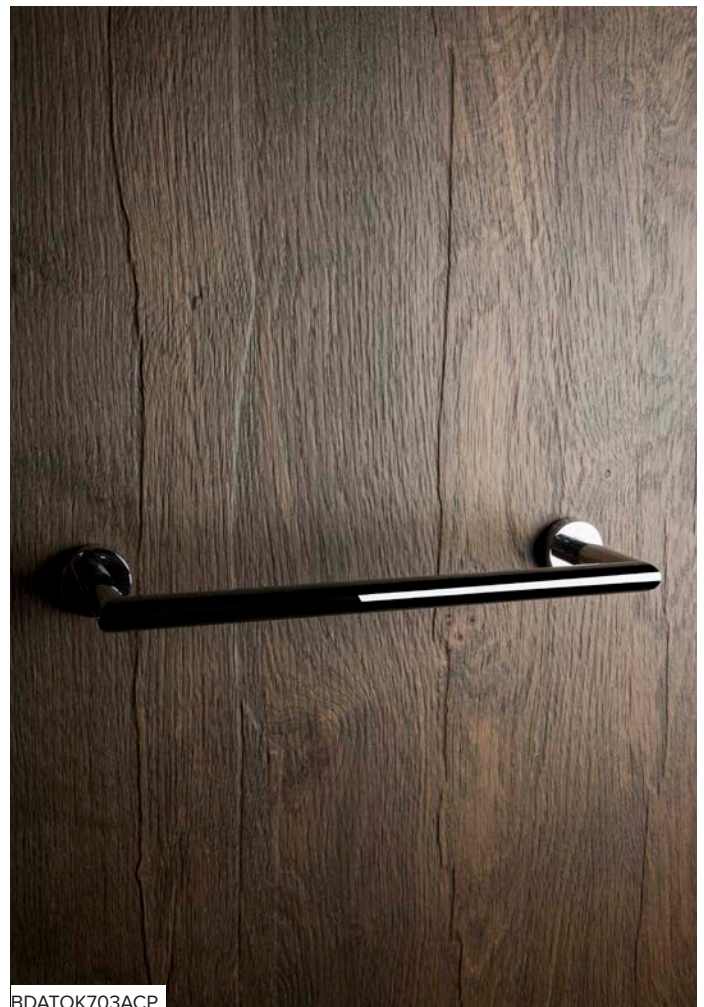

Replace XX with colour suffix when ordering:

CP
Chrome

MB
Matt Black

Toko Accessories	Code	Chrome	Zanzibar
Toko Wall Mounted Ceramic Tumbler	BDATOK770XX	£68.33	£86.67
Toko Toilet Roll Holder	BDATOK710XX	£57.50	£109.87
Toko Robe Hook	BDATOK706XX	£37.27	£51.67
Toko Towel Rail 400mm	BDATOK703AXX	£107.66	£185.76
Toko Towel Rail 600mm	BDATOK703BXX	£142.50	£203.11