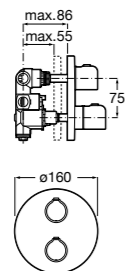

Bath and Shower Sets / Examples for Built-in-thermostatic bath-shower mixers (2 outlets)

Set 3 / T-500 Built in thermostatic bath-shower mixer

Total set price - **£588.19 (€705.83)**

1 / **T-500 Built-in thermostatic bath-shower mixer with 2 outlets**

Built-in thermostatic mixer with 2 outlets
(No additional stopcocks are required)

Ref. **5A2A18C00**
£289.29 (€347.14)