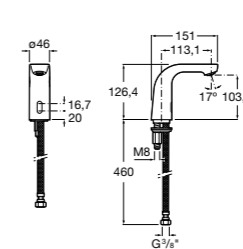

L20 Electronic basin mixer

Electronic monobloc basin mixer (single water supply) with flexible supply hose, powered by 4 alkaline AA batteries (1.5 V LRG)

Ref. 5A5609C00
£283.22 (€339.86)

Electronic monobloc basin mixer (single water supply) with flexible supply hose, powered by 230V mains connection. Includes power supply.

Ref. 5A5709C00
£311.54 (€373.85)

Recommended:
Standard press down waste

Ref. D50010005
£16.37 (€19.64)

Optional: Thermostatic mixing valve (TMV)

Ref. 001224567
£91.90 (€110.28)

Note: To achieve a pre-set water temperature, a thermostatic mixing valve is required to mix the hot and cold water supplies. WRAS approval is only applicable to the thermostatic mixing valve.