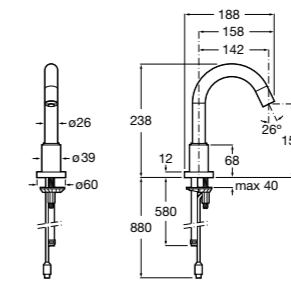

Electronic monobloc basin mixer (single water supply) with flexible supply hose and integrated spout sensor, includes power supply.

Ref. 5A4343C00
£373.85 (€448.62)