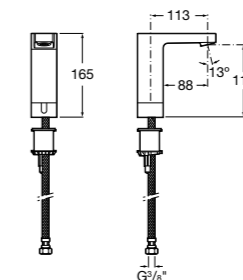

Optional: Thermostatic mixing valve (TMV)

Ref. 001224567
£91.90 (€110.28)

Note: To achieve a pre-set water temperature, a thermostatic mixing valve is required to mix the hot and cold water supplies. WRAS approval is only applicable to the thermostatic mixing valve.