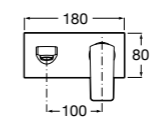

- Basin mixers
- Bidet mixers
- Wall-mounted mixers
- Built-in mixers
- Deck-mounted mixers

NEW

Escuadra

With its contemporary single lever design, Escuadra will make a stylish impression in any bathroom and is simple to operate thanks to a built-in ceramic disc cartridge. The collection includes a complete range of brassware, from a choice of basin mixers and a bidet mixer, through to various bath and shower mixers.

Escuadra / Ceramic disc cartridge **NEW**

5 litres/min
SoftTurn®
EverShine®
Cold Start

Basin mixers

Monobloc basin mixer with 5 l/min flow limiter and 1/2" flexible supply hoses

Ref. 5A3220C0N
£160.00 (€192.00)

Recommended:
Standard press down waste

Ref. D50010005
£16.37 (€19.64)

Extended monobloc basin mixer with 5 l/min flow limiter and 1/2" flexible supply hoses

Ref. 5A3720C0N
£250.00 (€300.00)

Recommended:
Standard press down waste

Ref. D50010005
£16.37 (€19.64)

Wall-mounted basin mixer

Wall-mounted basin mixer
Ref. 5A3L20C00
£432.60 (€519.12)

RocaBox

RocaBox is required for installation with wall-mounted basin mixer
Ref. 525220603
£96.76 (€116.11)