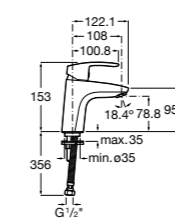

Recommended:
Standard press down waste
Ref. D50010005
£16.37 (£19.64)