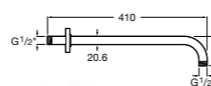

5 / Shower wall fixing arm and shower hose outlet

Wall shower arm for RainSense and RainDream shower heads 400mm with 1/2" water connection

Ref. 5B0250C00
£38.89 (£46.67)