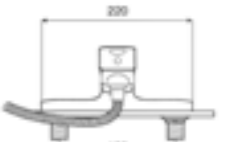

Deck-mounted bath-shower mixer with 1.7m flexible shower hose, handset and wall bracket

Ref. 5A1896C00
£269.74 (€323.68)