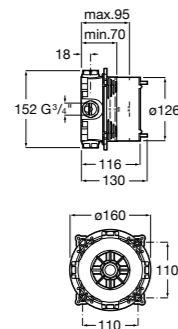

RocaBox

RocaBox, concealed shower valve housing for installation
Ref. 525869403
£89.90 (€107.88)

Dimensions in mm. Available in Chrome. Flow rates provided are tested at 3 bar pressure
The prices shown are recommended retail prices excluding VAT (including VAT is shown in brackets)