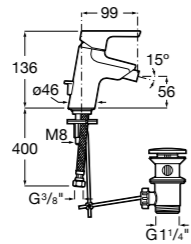

Bidet mixers

Monobloc bidet mixer with swivel flow regulator, pop-up waste, 8 litre/min flow limiter and 3/8" flexible supply hoses

Ref. 5A603BC00
£140.00 (€168.00)