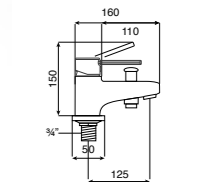

Wall-mounted mixers

Wall-mounted shower mixer with 1.5m flexible shower hose, Stella 80/1 handset, swivel wall bracket and 1/2" water connection

Ref. 5A2060C02
£184.63 (€221.55)

Easy Fix Kit (for installing bar shower valve to pipework)