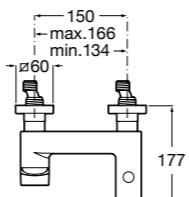

Wall-mounted mixers

T-1000 Round Wall-mounted mixers

Wall-mounted thermostatic bath-shower mixer with diverter-flow regulator, Stella 80/3 handset, 1.7m flexible hose, swivel wall bracket and 1/2" water connection

Ref. 5A1109C00
£373.74 (£448.48)

Shower box for wall-mounted thermostatic bath-shower mixer. Includes 5A1109C00 plus standard rail kit

Ref. 057520C00
£411.57 (£493.88)

Easy Fix Kit (for installing bar shower valve to pipework)

Ref. D50010022
£32.50 (£39.00)

Wall-mounted thermostatic shower mixer with Stella 80/3 handset, 1.5m flexible hose, swivel wall bracket and 1/2" water connection

Ref. 5A1309C00
£324.72 (£389.66)

Shower box wall-mounted thermostatic shower mixer. Includes 5A1309C00 plus standard rail kit

Ref. 057510C00
£362.56 (£435.07)

Easy Fix Kit (for installing bar shower valve to pipework)

Ref. D50010022
£32.50 (£39.00)

Escuadra Wall-mounted mixers

NEW

Wall-mounted shower mixer (no kit)

Ref. 5A2D01C00
£272.08 (£326.50)

Please see page 141 for recommended shower accessories

Wall-mounted bath-shower mixer (no kit)

Ref. 5A0D01C00
£367.18 (£440.62)

Please see page 141 for recommended shower accessories

L90 Wall-mounted mixers

Wall-mounted shower mixer (no kit)

Ref. 5A2D01C00
£272.08 (£326.50)

Please see page 141 for recommended shower accessories

Wall-mounted bath-shower mixer (no kit)

Ref. 5A0D01C00
£367.18 (£440.62)

Please see page 141 for recommended shower accessories