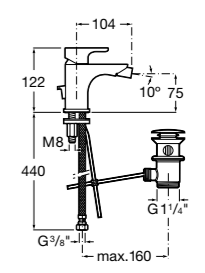

Dimensions in mm. Available in Chrome. Flow rates provided are tested at 3 bar pressure
The prices shown are recommended retail prices excluding VAT (including VAT is shown in brackets)