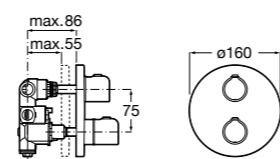

Built-in thermostatic mixer (2 outlets)
Ref. 5A2A18C00
£289.29 (€347.14)