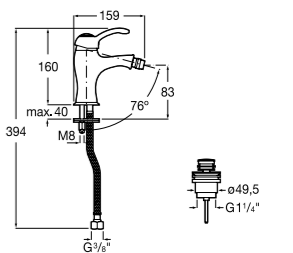

Bidet mixer

Monobloc bidet mixer with press down waste and 3/8" flexible supply hoses

Ref. 5A604BC00
£242.05 (£290.46)

Dimensions in mm. Available in Chrome. Flow rates provided are tested at 3 bar pressure. The prices shown are recommended retail prices excluding VAT (including VAT is shown in brackets)