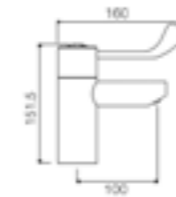

Meridian Access basin mixer

Thermostatic basin mixer with copper tails
Ref. 001224568
£361.43 (£433.71)