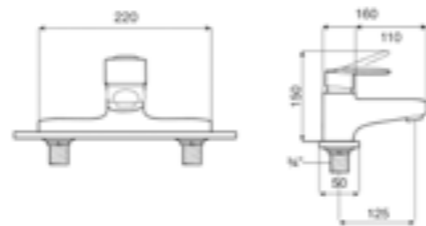

Deck-mounted mixers

Deck-mounted bath filler
Ref. 5A1925C00
£196.93 (£236.31)