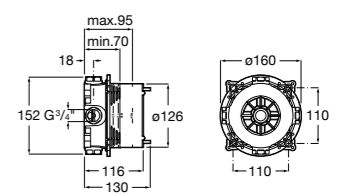

RocaBox shower valve housing

RocaBox, concealed shower valve housing for installation
Ref. 525869403
£89.90 (£107.88)