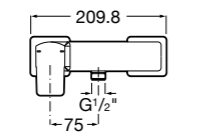

Wall-mounted bath-shower mixer (no kit)

Ref. 5A0D01C00
£367.18 (£440.62)

Please see page 141 for recommended shower accessories