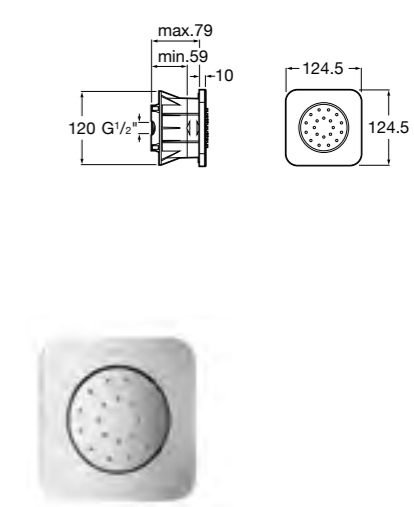

Shower body jet with pivot function (allows for the jet angle to be adjusted) and 1/2" water connection

Ref. 5B3778C00
£130.28 (£156.34) Each