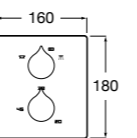

Built-in mixers

L90 Built-in mixers

RocaBox is required for installation with built-in mixer.

RocaBox is required for installation with built-in mixer.

Insignia Built-in mixers

NEW

RocaBox is required for installation with built-in mixer.

RocaBox is required for installation with built-in mixer.

Insignia Built-in thermostatic mixers

NEW

RocaBox is required for installation with built-in mixer.

RocaBox is required for installation with built-in mixer.

T-500 Built-in thermostatic mixers

Lanta Built-in mixers

RocaBox is required for installation with built-in mixer.

RocaBox is required for installation with built-in mixer.

RocaBox Shower valve housing