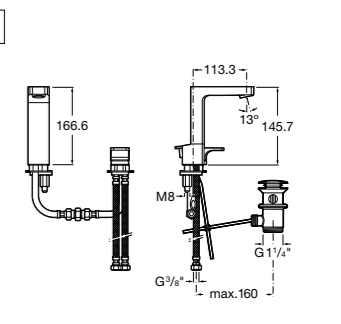

Electronic basin mixers

Electronic monobloc basin tap (single water supply) with flexible supply hose. Powered by 4 AA alkaline batteries (1.5V LRG)

Ref. 5A5601C00
£549.44 (€659.33)