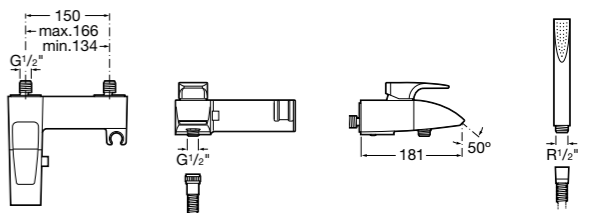

Wall-mounted bath-shower mixer with diverter, 1.7m flexible shower hose, handset, integrated holder and 1/2" water connection

Ref. 5A0150C00
£454.44 (€545.32)

Note: Cannot be used with pillars