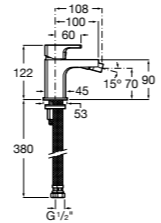

Bidet mixer

Monobloc bidet mixer with 5 l/min flow limiter, swivel flow regulator, pop-up waste and 3/8" flexible supply hoses

Ref. 5A6A01C00
£160.00 (€192.00)