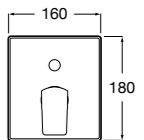

Built-in mixer (2 outlets)

Ref. 5A0B01C00
£326.03 (€391.24)

RocaBox is required for installation with built-in mixer.