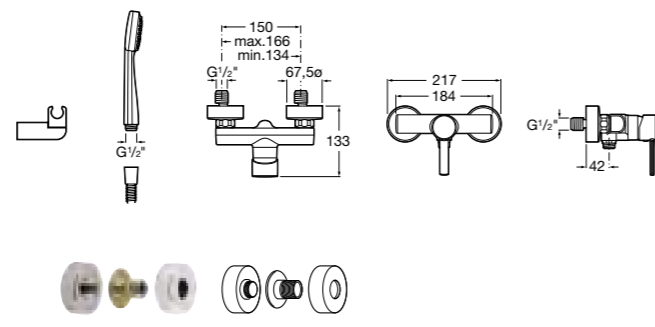

Wall-mounted mixers

Wall-mounted shower mixer with 1.5m flexible shower hose, Stella 80/1 handset, swivel wall bracket and 1/2" water connection

Ref. 5A2060C02
£184.63 (€221.55)

Easy Fix Kit (for installing bar shower valve to pipework)