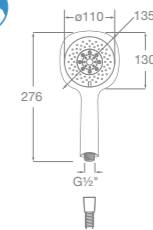

Wall-mounted mixers

Victoria Wall-mounted mixers

Wall-mounted bath-shower mixer with diverter, 1.7m flexible shower hose, Natura handset, swivel wall bracket and 1/2" water connection

Ref. 5A0125C02
£121.01 (€145.22)

Easy Fix Kit (for installing bar shower valve to pipework)
Ref. D50010022
£32.50 (€39.00)

Pillars (allows bath-shower mixers to be deck-mounted)
Ref. D50010009
£56.33 (€67.60)

Wall-mounted thermostatic shower mixer (no kit) and 1/2" water connection

Ref. 5A1318C00
£226.05 (€271.26)

Boxed shower kit including Victoria (V2)-T thermostatic shower mixer (5A1318C00), 1.5m flexible shower hose, 5 mode handset, 600 chrome rail and soap dish

Ref. 057400C00
£242.52 (€291.03)

Easy Fix Kit (for installing bar shower valve to pipework)
Ref. D50010022
£32.50 (€39.00)

Wall-mounted thermostatic bath-shower mixer with diverter flow regulator (no kit) and 1/2" water connection.

Ref. 5A1118C00
£262.37 (€314.85)

Easy Fix Kit (for installing bar shower valve to pipework)
Ref. D50010022
£32.50 (€39.00)

Pillars (allows bath-shower mixers to be deck-mounted)
Ref. D50010009
£56.33 (€67.60)

Recommended shower accessories

for wall-mounted mixers without kits

Rail kits

Standard rail kit. Includes chrome rail, five mode handset, soap dish and 1.5m shower hose

Ref. D50010028
£71.25 (€85.49)

Standard rail (no kit). Chrome with soap dish and bracket

Ref. D50010002
£37.31 (€44.77)

Upgrade rail kit. Includes chrome rail with adjustable bracket, five mode handset, soap dish and 1.5m smooth shower hose

Ref. D50010018
£98.76 (€118.51)

Flexible hoses

Metallic flexible shower hose. Anti-twist. Compatible with all handsets and mixers. 1/2" water connection.

1.5m Ref. D50010014 £15.26 (€18.32)
1.7m Ref. D50010011 £18.65 (€22.38)