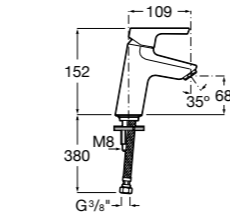

Recommended:
Standard press down waste

Ref. D50010005
£16.37 (€19.64)