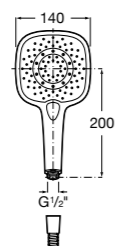

Plenum Square

140mm diameter. 1/2" water connection.
Chrome with 3 functions:
Rain, Pulse and Aquair
Ref. 5B1110C00
£45.32 (£54.38)

140mm diameter. 1/2" water connection.
Chrome and White with 3 functions:
Rain, Pulse and Aquair
Ref. 5B1110CB0
£45.32 (£54.38)