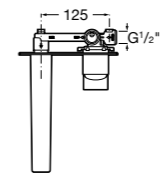

- Basin mixers
- Bidet mixers
- Wall-mounted mixers
- Built-in mixers
- Deck-mounted mixers

NEW

Escuadra

With its contemporary single lever design, Escuadra will make a stylish impression in any bathroom and is simple to operate thanks to a built-in ceramic disc cartridge. The collection includes a complete range of brassware, from a choice of basin mixers and a bidet mixer, through to various bath and shower mixers.

Escuadra / Ceramic disc cartridge **NEW**

5 litres/min
SoftTurn®
EverShine®
Cold Start

Basin mixers

Monobloc basin mixer with 5 l/min flow limiter and 1/2" flexible supply hoses

Ref. 5A3220C0N
£160.00 (€192.00)

Recommended:
Standard press down waste

Ref. D50010005
£16.37 (€19.64)

Extended monobloc basin mixer with 5 l/min flow limiter and 1/2" flexible supply hoses

Ref. 5A3720C0N
£250.00 (€300.00)

Recommended:
Standard press down waste

Ref. D50010005
£16.37 (€19.64)

Wall-mounted basin mixer

Wall-mounted basin mixer
Ref. 5A3L20C00
£432.60 (€519.12)

RocaBox

RocaBox is required for installation with wall-mounted basin mixer
Ref. 525220603
£96.76 (€116.11)