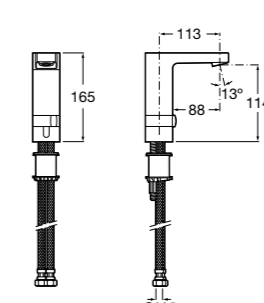

Electronic monobloc basin mixer with temperature control and 3/8" flexible supply hose. Mains operated at 230V. Includes power supply

Ref. 5A5501C00
£652.06 (€782.47)

Recommended:
Standard press down waste

Ref. D50010005
£16.37 (€19.64)

Dimensions in mm. Available in Chrome. Flow rates provided are tested at 3 bar pressure
The prices shown are recommended retail prices excluding VAT (including VAT is shown in brackets)