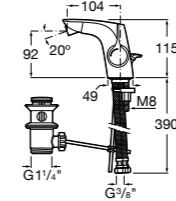

Bidet mixer

Bidet mixer with lateral handle with pop-up waste and 3/8" flexible supply hoses

Ref. 5A603AC00
£386.25 (€463.50)