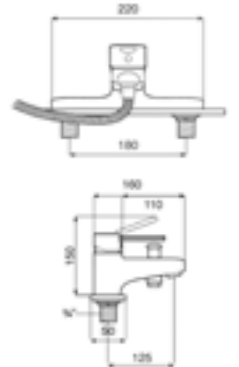

Deck-mounted bath-shower mixer with 1.7m flexible shower hose, handset and wall bracket
Ref. 5A1896C00
£269.74 (£323.68)