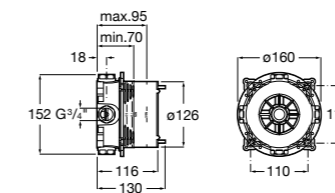

NEW New product

Dimensions in mm. Available in Chrome. Flow rates provided are tested at 3 bar pressure. The prices shown are recommended retail prices excluding VAT (including VAT is shown in brackets)