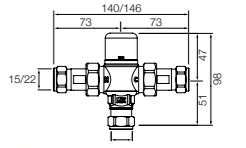

Electronic basin mixers

Loft Electronic basin mixers

Electronic monobloc basin mixer (single water supply) with flexible supply hose and integrated spout sensor, powered by 4 AA alkaline batteries.

Ref. 5A4243C00
£339.86 (€407.83)

To achieve a preset water temperature, a thermostatic mixing valve (TMV) is required to mix the hot and cold water supplies

Electronic monobloc basin mixer (single water supply) with flexible supply hose and integrated spout sensor, includes power supply.

Ref. 5A4343C00
£373.85 (€448.62)

Optional: Thermostatic mixing valve (TMV)

Ref. 001224567
£91.90 (€110.28)

Note: To achieve a pre-set water temperature, a thermostatic mixing valve is required to mix the hot and cold water supplies. WRAS approval is only applicable to the thermostatic mixing valve.

Extended electronic monobloc basin mixer (single water supply) with flexible supply hose and integrated spout sensor, powered by 4 AA alkaline batteries.

Ref. 5A3143C00
£362.52 (€435.02)

To achieve a preset water temperature, a thermostatic mixing valve (TMV) is required to mix the hot and cold water supplies

Extended electronic monobloc basin mixer (single water supply) with flexible supply hose and integrated spout sensor, includes power supply

Ref. 5A3943C00
£396.51 (€475.81)

Optional: Thermostatic mixing valve (TMV)

Ref. 001224567
£91.90 (€110.28)

Note: To achieve a pre-set water temperature, a thermostatic mixing valve is required to mix the hot and cold water supplies. WRAS approval is only applicable to the thermostatic mixing valve.

Wall-mounted electronic basin mixer with flexible supply hose and integrated spout sensor, powered by 4 AA alkaline batteries.

Ref. 5A5643C00
£379.51 (€455.42)