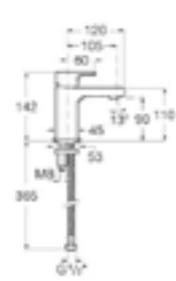

L90 / L90C / Ceramic disc cartridge

Basin mixers

L90C Monobloc basin mixer with smooth body 5 l/min flow limiter, cold start function and 1/2" flexible supply hoses (excludes waste)

Ref. 5A3B01C0R
£264.64 (€317.57)