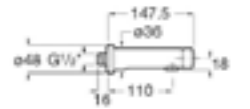

Avant

Basin mixers

Self-close (non-concussive) basin mixer, single temperature, 1/2" connection and 3 l/min flow limiter

Ref. 5A4279C00
£339.86 (€407.83)

To achieve a pre-set water temperature, a thermostatic mixing valve (TMV) is required to mix the hot and cold water supplies.