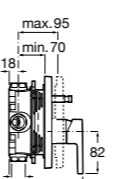

Built-in mixers

L90 Built-in mixers

RocaBox is required for installation with built-in mixer.

RocaBox is required for installation with built-in mixer.

Insignia Built-in mixers

NEW

RocaBox is required for installation with built-in mixer.

RocaBox is required for installation with built-in mixer.

Insignia Built-in thermostatic mixers

NEW

RocaBox is required for installation with built-in mixer.

RocaBox is required for installation with built-in mixer.

T-500 Built-in thermostatic mixers

Lanta Built-in mixers

RocaBox is required for installation with built-in mixer.

RocaBox is required for installation with built-in mixer.

RocaBox Shower valve housing