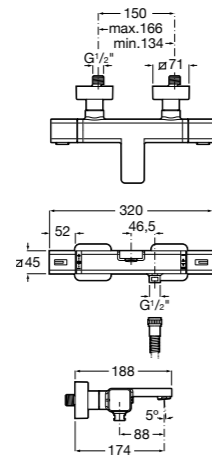

N

Wall-mounted thermostatic bath-shower mixer (no kit)

Ref. 5A121AC00
£463.50 (€556.20)

Please see page 141 for recommended shower accessories

N

Wall-mounted thermostatic shower mixer (no kit)

Ref. 5A141AC00
£401.70 (€482.04)

Please see page 141 for recommended shower accessories