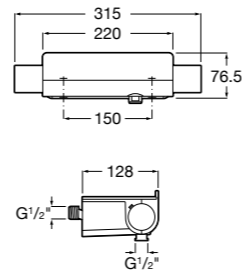

Wall-mounted mixers

T-2000 Wall-mounted mixer

Wall-mounted thermostatic shower mixer with integrated shelf (no kit)

Ref. 5A2A88C00
£453.15 (€543.78)

Please see page 141 for recommended shower accessories

T-1000 Square Wall-mounted mixers

NEW

N

Wall-mounted thermostatic bath-shower mixer (no kit)

Ref. 5A121AC00
£463.50 (€556.20)

Please see page 141 for recommended shower accessories

N

Wall-mounted thermostatic shower mixer (no kit)

Ref. 5A141AC00
£401.70 (€482.04)

Please see page 141 for recommended shower accessories

Thesis Wall-mounted bath-shower mixers

Wall-mounted bath-shower mixer with diverter, 1.7m flexible shower hose, handset, integrated holder and 1/2" water connection

Ref. 5A0150C00
£454.44 (€545.32)

Wall-mounted shower mixer with 1.7m flexible shower hose, handset, integrated holder and 1/2" water connection

Ref. 5A2050C00
£373.29 (€447.95)

Carmen Wall-mounted mixers

Carmen twin-lever wall-mounted bath-shower mixer with 1.7m flexible shower hose, handset and bracket. 1/2" water connection.

Ref. 5A014BC00
£350.97 (€421.17)

N

Carmen twin-lever wall-mounted shower mixer with 1.5m flexible shower hose, handset and bracket. 1/2" water connection.

Ref. 5A204BC00
£330.03 (€396.04)