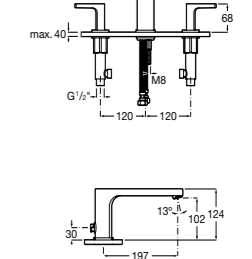

Ref. 5A0901C00
£382.15 (€458.58)

Deck-mounted 3-hole bath filler with bath spout

Ref. 5A1020C0N
£314.71 (€377.65)

NEW New product

Dimensions in mm. Available in Chrome. Flow rates provided are tested at 3 bar pressure. The prices shown are recommended retail prices excluding VAT (including VAT is shown in brackets)