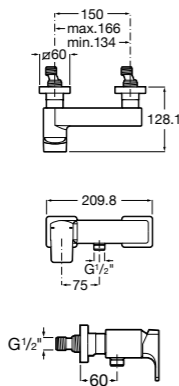

Wall-mounted mixers

Wall-mounted shower mixer (Excluding kit)

Ref. 5A2D01C00
£272.08 (€326.50)