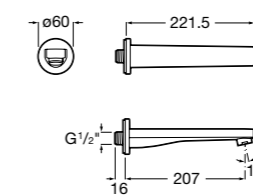

Wall-mounted bath spout

Wall-mounted bath spout
Ref. 525308900
£161.84 (£194.21)