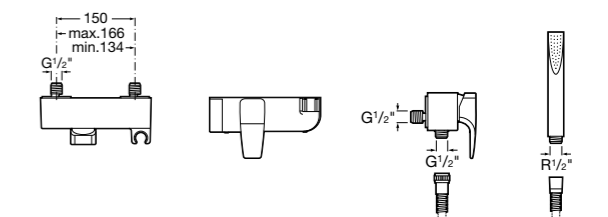

Thesis / Ceramic disc cartridge

Basin mixers

Monobloc basin mixer with 6 l/min flow limiter, retractable chain and 3/8" flexible supply hoses (excludes waste)

Ref. 5A3150C00
£292.14 (€350.57)

Recommended:
Standard press down waste

Ref. D50010005
£16.37 (€19.64)

Monobloc basin mixer with 6 l/min flow limiter, pop-up waste and 3/8" flexible supply hoses

Ref. 5A3050C00
£319.74 (€383.69)

Extended monobloc basin mixer with 6 l/min flow limiter, pop-up waste and 3/8" flexible supply hoses

Ref. 5A3450C00
£454.44 (€545.32)

Deck-mounted 3 hole dual-control basin mixer with central spout, pop-up waste and 1/2" water connection

Ref. 5A4450C00
£571.76 (€686.12)

Wall-mounted basin mixers

Wall-mounted single-lever basin mixer with 8 l/min flow limiter (excludes waste)

Ref. 5A4750C00
£332.70 (€399.24)

Recommended:
Standard press down waste

Ref. D50010005
£16.37 (€19.64)

Wall-mounted 3 hole dual-control basin mixer with 8 l/min flow limiter (excludes waste)

Ref. 5A4550C00
£395.56 (€474.67)

Recommended:
Standard press down waste

Ref. D50010005
£16.37 (€19.64)

Bidet mixers

Monobloc bidet mixer with 6 l/min flow limiter, swivel flow regulator, retractable chain and 3/8" flexible supply hoses (excludes waste)

Ref. 5A6150C00
£274.30 (€329.16)

Recommended:
Standard press down waste

Ref. D50010005
£16.37 (€19.64)

Monobloc bidet mixer with 6 l/min flow limiter, swivel flow regulator, pop-up waste and 3/8" flexible supply hoses

Ref. 5A6050C00
£314.85 (€377.82)

Wall-mounted mixers

Wall-mounted shower mixer with 1.7m flexible shower hose, handset, integrated holder and 1/2" water connection

Ref. 5A2050C00
£373.29 (€447.95)