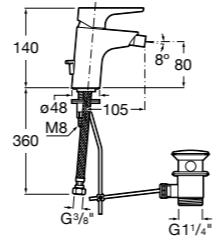

Atlas / Ceramic disc cartridge

Bidet mixers

Monobloc bidet mixer with 5 l/min flow limiter, swivel flow regulator, retractable chain and 3/8" flexible supply hoses

Ref. 5A6190C00
£145.00 (€174.00)

Monobloc bidet mixer with 5 l/min flow limiter, swivel flow regulator, pop up waste and 3/8" flexible supply hoses