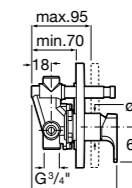

Built-in mixer (2 outlets)

Ref. 5A0B01C00
£326.03 (€391.24)

RocaBox is required for installation with built-in mixer.