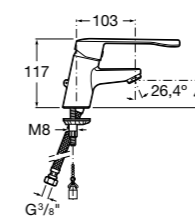

Recommended:
Standard press down waste

Ref. D50010005
£16.37 (€19.64)