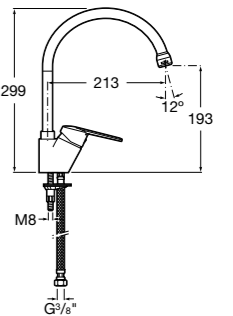

Deck-mounted bath-shower mixer with 1.7m flexible shower hose, handset and wall bracket
Ref. 5A1825C00
£211.52 (£253.82)

Kitchen mixer

Monobloc kitchen mixer with high swivel spout, aerator and 3/8" flexible supply hoses
Ref. 5A8E25C00
£196.02 (£235.22)