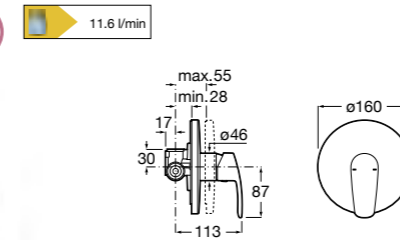

Built-in mixer (2 outlets)

Ref. 5A0698C00
£219.54 (£263.45)