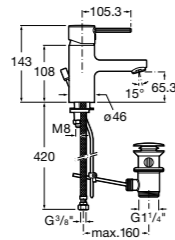

Basin mixers

Monobloc basin mixer with aerator, pop-up waste and 3/8" flexible supply hoses

Ref. 5A3060C00
£155.26 (€186.31)