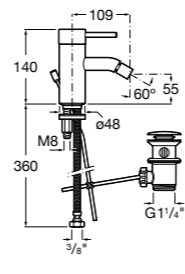

Lanta / Ceramic disc cartridge

Bidet mixers