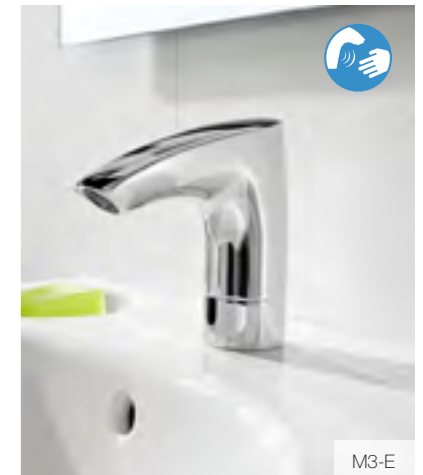

The beauty of the hard-wearing chrome-plated finish of Roca taps is thanks to the innovative **EverShine®** system which involves an electrolytic coating. This guarantees that each tap will continue to shine over the years, making cleaning easier.