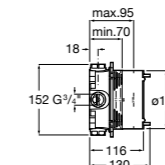

2 / RocaBox shower valve housing unit for installation

RocaBox, concealed shower valve housing for installation

Ref. 525869403
£89.90 (€107.88)