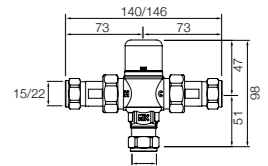

Optional: Thermostatic mixing valve (TMV)

Ref. 001224567
£91.90 (€110.28)

Note: To achieve a pre-set water temperature, a thermostatic mixing valve is required to mix the hot and cold water supplies. WRAS approval is only applicable to the thermostatic mixing valve.