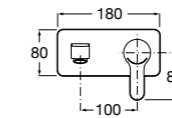

L20 / Ceramic disc cartridge

Basin mixers

Monobloc basin mixer with retractable chain connector, aerator, 5 l/min flow limiter and 3/8" flexible supply hoses

Ref. 5A3J09C00
£93.74 (€112.49)

Due to the cold start system, the handle of these products turns 110° to the left only so may not be compatible with basins where the taphole is situated in the back right corner.

Monobloc basin mixer with 5 l/min flow limiter, smooth body, 1/2" flexible supply hoses and flow straightener

Ref. 5A3209C0R
£93.74 (€112.49)

Recommended:
Standard press down waste
Ref. D50010005
£16.37 (€19.64)

Monobloc basin mixer with 5 l/min flow limiter, aerator, pop-up waste and 3/8" flexible supply hoses

Ref. 5A3I09C00
£103.25 (€123.90)

Due to the cold start system, the handle of these products turns 110° to the left only so may not be compatible with basins where the taphole is situated in the back right corner.

Medium height monobloc basin mixer with smooth body, aerator, 5 l/min flow limiter and 3/8" flexible supply hoses

Ref. 5A3B09C00
£122.50 (€147.00)

Recommended:
Standard press down waste
Ref. D50010005
£16.37 (€19.64)

Extended monobloc basin mixer with 5 l/min flow limiter, aerator, pop-up waste and 3/8" flexible supply hoses

Ref. 5A3C09C00
£241.25 (€289.50)

Due to the cold start system, the handle of these products turns 110° to the left only so may not be compatible with basins where the taphole is situated in the back right corner.

Dimensions in mm. Available in Chrome. Flow rates provided are tested at 3 bar pressure
The prices shown are recommended retail prices excluding VAT (including VAT is shown in brackets)

Wall mounted Basin mixer

Wall mounted basin mixer

Ref. 5A3L09C00
£272.95 (€327.54)

RocaBox

RocaBox is required for installation with wall-mounted basin mixer