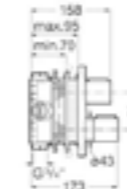

1 / T-2000 Built-in thermostatic mixer with 2 outlets

NEW

T-2000 Built-in thermostatic mixer with 2 outlets

Ref. 5A0C88C00
£463.94 (€556.73)