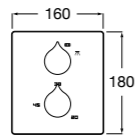

Built-in thermostatic mixer (2 outlets)
5A0C3AC00
£483.75 (£580.50)

RocaBox is required for installation with built-in mixer.