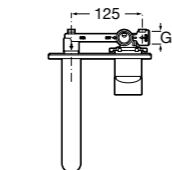

L20 / Ceramic disc cartridge

Basin mixers

Monobloc basin mixer with retractable chain connector, aerator, 5 l/min flow limiter and 3/8" flexible supply hoses

Ref. 5A3J09C00
£93.74 (€112.49)

Due to the cold start system, the handle of these products turns 110° to the left only so may not be compatible with basins where the taphole is situated in the back right corner.

Monobloc basin mixer with 5 l/min flow limiter, smooth body, 1/2" flexible supply hoses and flow straightener

Ref. 5A3209C0R
£93.74 (€112.49)

Recommended:
Standard press down waste
Ref. D50010005
£16.37 (€19.64)

Monobloc basin mixer with 5 l/min flow limiter, aerator, pop-up waste and 3/8" flexible supply hoses

Ref. 5A3I09C00
£103.25 (€123.90)

Due to the cold start system, the handle of these products turns 110° to the left only so may not be compatible with basins where the taphole is situated in the back right corner.

Medium height monobloc basin mixer with smooth body, aerator, 5 l/min flow limiter and 3/8" flexible supply hoses

Ref. 5A3B09C00
£122.50 (€147.00)

Recommended:
Standard press down waste
Ref. D50010005
£16.37 (€19.64)

Extended monobloc basin mixer with 5 l/min flow limiter, aerator, pop-up waste and 3/8" flexible supply hoses

Ref. 5A3C09C00
£241.25 (€289.50)

Due to the cold start system, the handle of these products turns 110° to the left only so may not be compatible with basins where the taphole is situated in the back right corner.

Dimensions in mm. Available in Chrome. Flow rates provided are tested at 3 bar pressure
The prices shown are recommended retail prices excluding VAT (including VAT is shown in brackets)

Wall mounted Basin mixer

Wall mounted basin mixer

Ref. 5A3L09C00
£272.95 (€327.54)

RocaBox

RocaBox is required for installation with wall-mounted basin mixer