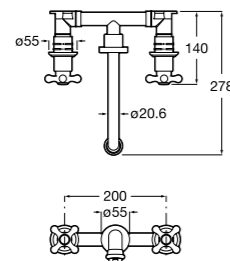

Twin-lever wall-mounted basin mixer (excluding waste)

Ref. 5A474BC00
£266.59 (€319.91)