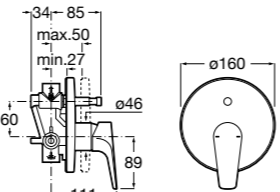

Built-in mixer (1 outlet)
Ref. 5A2B90C00
£160.80 (£192.96)

Rocabox is required for installation with built-in mixer.