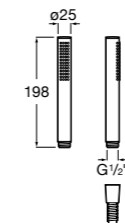

Ref. 5A093AC00
£1124.76 (€1349.71)

Stella handset

Stella handset

Ref. 5B9B61C00
£39.14 (€46.97)

NEW New product

Dimensions in mm. Available in Chrome. Flow rates provided are tested at 3 bar pressure. The prices shown are recommended retail prices excluding VAT (including VAT is shown in brackets)