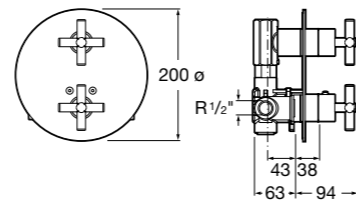

Built-in thermostatic mixer (1 outlet)
Ref. 5A2C43C00
£663.89 (€796.66)

Rocabox is required for installation with built-in mixer