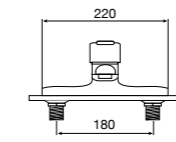

Atlas

Deck-mounted bath filler

Ref. 5A1990C00
£267.70 (€321.24)