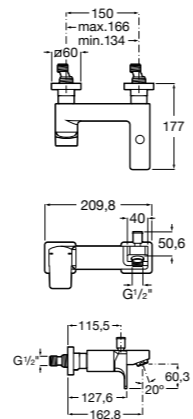

Wall-mounted bath-shower mixer (Excluding kit)

Ref. 5A0D01C00
£367.18 (€440.62)

NEW New product

Dimensions in mm. Available in Chrome. Flow rates provided are tested at 3 bar pressure. The prices shown are recommended retail prices excluding VAT (including VAT is shown in brackets)

Built-in mixers

Built-in mixer (1 outlet)

Ref. 5A2B01C00
£278.49 (€334.19)

RocaBox is required for installation with built-in mixer.

Built-in mixer (2 outlets)

Ref. 5A0B01C00
£326.03 (€391.24)

RocaBox is required for installation with built-in mixer.