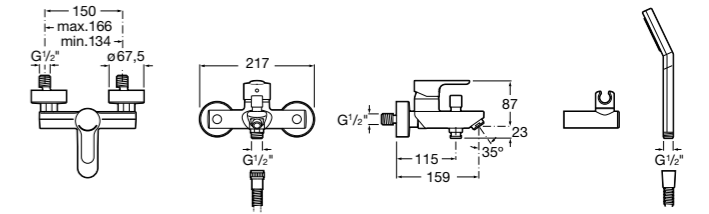

Ref. 5A0123C02
£152.93 (€183.52)

L20 Wall-mounted mixers

Wall-mounted bath-shower mixer with diverter, handset, 1.7m flexible hose, Stella 80/1 handset, swivel wall-bracket and 1/2" water connection

Ref. 5A0109C02
£127.70 (€153.24)