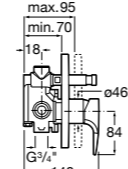

Built-in mixers

Thesis Built-in mixers

Ref. 5A2B50C00
£211.74 (€254.09)

RocaBox is required for installation with built-in mixer.

Ref. 5A0B50C00
£287.98 (€345.58)

RocaBox is required for installation with built-in mixer.

Flat Built-in mixers

NEW

Built-in mixer (1 outlet)

Ref. 5A2432C0N
£169.88 (€203.86)

Ref. 5A0832C0N
£396.06 (€475.27)

Naia Built-in mixers

Ref. 5A2B96C00
£174.54 (€209.45)

RocaBox is required for installation with built-in mixer.

Ref. 5A0B96C00
£197.06 (€236.47)

RocaBox is required for installation with built-in mixer.

RocaBox Shower valve housing

Ref. 525869403
£89.90 (€107.88)

Built-in mixers