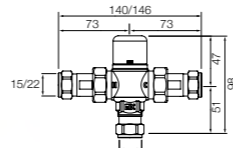

Wall-mounted electronic basin mixer with flexible supply hose and integrated spout sensor, powered by 4 AA alkaline batteries.

Ref. 5A5643C00
£379.51 (€455.42)

To achieve a preset water temperature, a thermostatic mixing valve (TMV) is required to mix the hot and cold water supplies