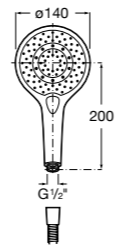

Handsets

Plenum Round

140mm diameter. 1/2" water connection.
Chrome with 3 functions:
Rain, Pulse and Aquair
Ref. 5B1111C00
£45.32 (£54.38)

140mm diameter. 1/2" water connection.
Chrome and White with 3 functions:
Rain, Pulse and Aquair
Ref. 5B1111CB0
£45.32 (£54.38)