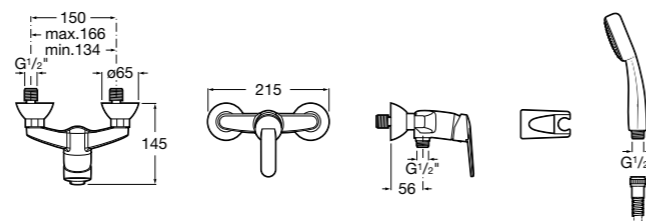

Wall-mounted mixers

Wall-mounted shower mixer with 1.5m flexible shower hose, Natura handset, swivel wall bracket and 1/2" water connection

Ref. 5A2025C02
£87.67 (€105.21)

Easy Fix Kit (for installing bar shower valve to pipework)