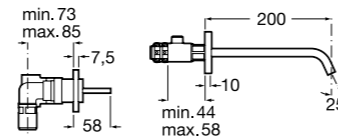

Built-in mixers

Thesis Built-in mixers

Ref. 5A2B50C00
£211.74 (€254.09)

RocaBox is required for installation with built-in mixer.

Ref. 5A0B50C00
£287.98 (€345.58)

RocaBox is required for installation with built-in mixer.

Flat Built-in mixers

NEW

Built-in mixer (1 outlet)

Ref. 5A2432C0N
£169.88 (€203.86)

Ref. 5A0832C0N
£396.06 (€475.27)

Naia Built-in mixers

Ref. 5A2B96C00
£174.54 (€209.45)

RocaBox is required for installation with built-in mixer.

Ref. 5A0B96C00
£197.06 (€236.47)

RocaBox is required for installation with built-in mixer.

RocaBox Shower valve housing

Ref. 525869403
£89.90 (€107.88)

Built-in mixers