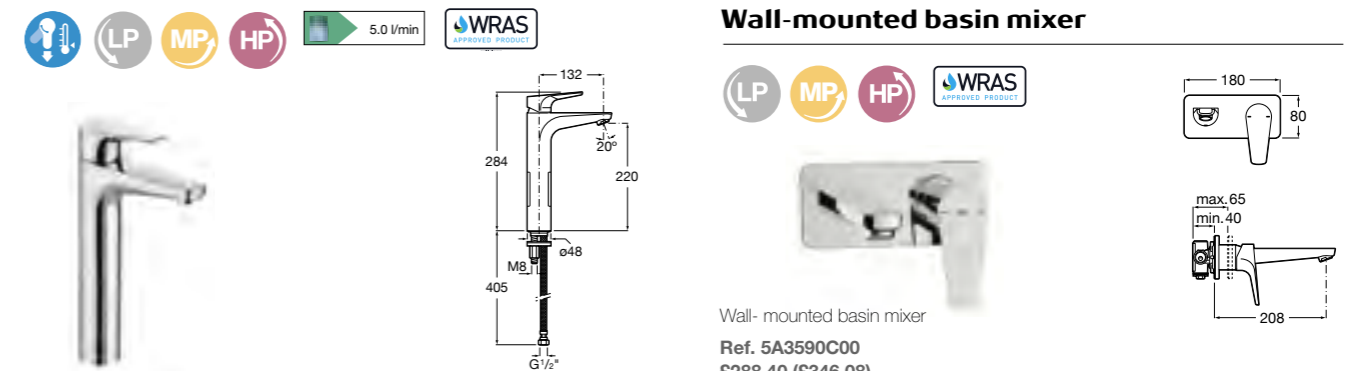

Extended monobloc basin mixer with smooth body, 5 l/min flow limiter, aerator and 1/2" flexible supply hoses
Ref. 5A3790C0R
£215.25 (€258.30)

Standard press down waste (slotted).
Ref. D50010005
£16.37 (€19.64)

Due to the cold start system, the handle of these products turns 110° to the left only so may not be compatible with basins where the taphole is situated in the back right corner.

Wall-mounted basin mixer
Ref. 5A3590C00
£288.40 (€346.08)

RocaBox is required for installation with wall-mounted basin mixer
Ref. 525220603
£96.76 (€116.11)

Dimensions in mm. Available in Chrome. Flow rates provided are tested at 3 bar pressure
The prices shown are recommended retail prices excluding VAT (including VAT is shown in brackets)