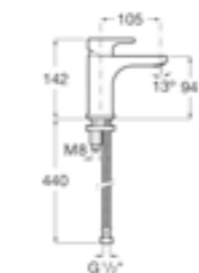

L20 / Ceramic disc cartridge

Basin mixers

Monobloc basin mixer with retractable chain connector, aerator, 5 l/min flow limiter and 3/8" flexible supply hoses

Ref. 5A3J09C00
£93.74 (€112.49)

Due to the cold start system, the handle of these products turns 110° to the left only so may not be compatible with basins where the taphole is situated in the back right corner.