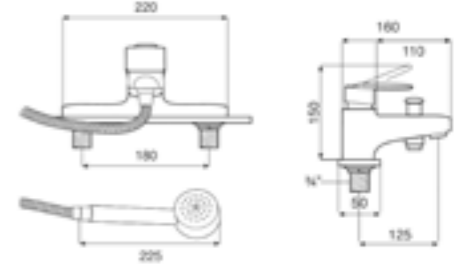

Deck-mounted bath-shower mixer with 1.7m flexible shower hose, handset and wall bracket
Ref. 5A1825C00
£211.52 (£253.82)

Kitchen mixer

Monobloc kitchen mixer with high swivel spout, aerator and 3/8" flexible supply hoses
Ref. 5A8E25C00
£196.02 (£235.22)