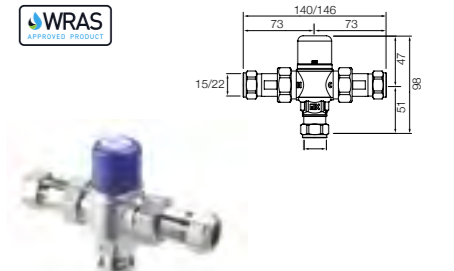

Optional: Thermostatic mixing valve (TMV)

Ref. 001224567
£91.90 (€110.28)

Note: To achieve a pre-set water temperature, a thermostatic mixing valve is required to mix the hot and cold water supplies. WRAS approval is only applicable to the thermostatic mixing valve.