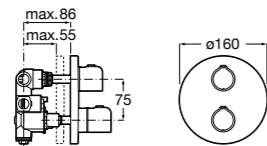

Victoria-T Built-in thermostatic mixers

Built-in thermostatic mixer (1 outlet)
Ref. 5A2B18C00
£235.46 (€282.55)