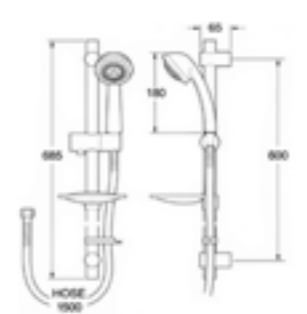

General Features

- Thermostatic
- 3 mode handset
- Cool touch bar
- Includes easy fix kit

Thermostatic shower column with 1.5m hose, cool touch bar, adjustable bracket, easy fix kit and 3 mode handset
Ref. D5001000A
£251.57 (£301.88)