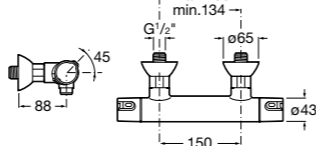

Easy Fix Kit (for installing bar shower valve to pipework)
Ref. D50010022
£32.50 (€39.00)