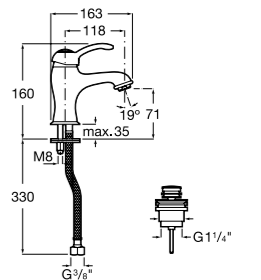

Monobloc basin mixer with smooth body, 5 l/min flow limiter, 3/8" flexible supply hoses and press down waste

Ref. 5A304BC00
£235.95 (£283.14)