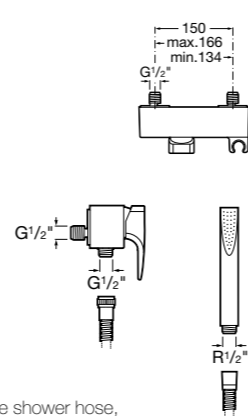

Wall-mounted mixers

T-2000 Wall-mounted mixer

Wall-mounted thermostatic shower mixer with integrated shelf (no kit)

Ref. 5A2A88C00
£453.15 (€543.78)

Please see page 141 for recommended shower accessories

T-1000 Square Wall-mounted mixers

NEW

N

Wall-mounted thermostatic bath-shower mixer (no kit)

Ref. 5A121AC00
£463.50 (€556.20)

Please see page 141 for recommended shower accessories

N

Wall-mounted thermostatic shower mixer (no kit)

Ref. 5A141AC00
£401.70 (€482.04)

Please see page 141 for recommended shower accessories

Thesis Wall-mounted bath-shower mixers

Wall-mounted bath-shower mixer with diverter, 1.7m flexible shower hose, handset, integrated holder and 1/2" water connection

Ref. 5A0150C00
£454.44 (€545.32)

Wall-mounted shower mixer with 1.7m flexible shower hose, handset, integrated holder and 1/2" water connection

Ref. 5A2050C00
£373.29 (€447.95)

Carmen Wall-mounted mixers

Carmen twin-lever wall-mounted bath-shower mixer with 1.7m flexible shower hose, handset and bracket. 1/2" water connection.

Ref. 5A014BC00
£350.97 (€421.17)

N

Carmen twin-lever wall-mounted shower mixer with 1.5m flexible shower hose, handset and bracket. 1/2" water connection.

Ref. 5A204BC00
£330.03 (€396.04)