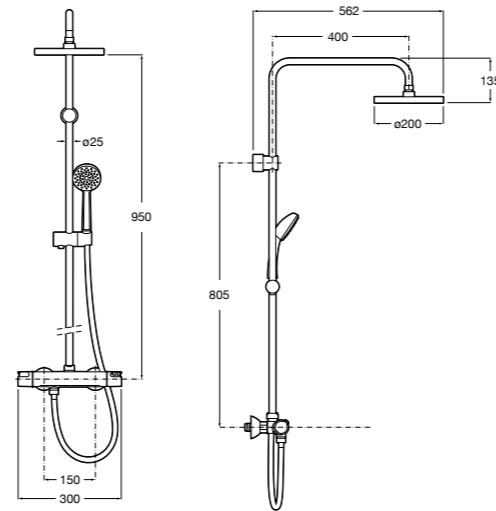

Victoria

Shower Column

Thermostatic shower column
Ref. 5A9718C00
 £498.27 (£597.93)

General Features

- Thermostatic
- 100mm 1 mode handset - Rain
- Rain effect overhead shower rose
- Chrome finish

Easy Fix Kit (for installing bar shower valve to pipework)
Ref. D50010022
 £32.50 (£39.00)