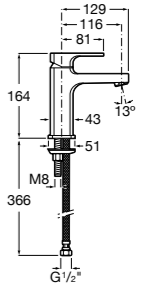

- Basin mixers
- Bidet mixers
- Wall-mounted mixers
- Built-in mixers
- Deck-mounted mixers

NEW

Escuadra

With its contemporary single lever design, Escuadra will make a stylish impression in any bathroom and is simple to operate thanks to a built-in ceramic disc cartridge. The collection includes a complete range of brassware, from a choice of basin mixers and a bidet mixer, through to various bath and shower mixers.

Escuadra / Ceramic disc cartridge **NEW**

5 litres/min
SoftTurn®
EverShine®
Cold Start

Basin mixers

Monobloc basin mixer with 5 l/min flow limiter and 1/2" flexible supply hoses

Ref. 5A3220C0N
£160.00 (€192.00)

Recommended:
Standard press down waste

Ref. D50010005
£16.37 (€19.64)

Extended monobloc basin mixer with 5 l/min flow limiter and 1/2" flexible supply hoses

Ref. 5A3720C0N
£250.00 (€300.00)

Recommended:
Standard press down waste

Ref. D50010005
£16.37 (€19.64)

Wall-mounted basin mixer

Wall-mounted basin mixer
Ref. 5A3L20C00
£432.60 (€519.12)

RocaBox

RocaBox is required for installation with wall-mounted basin mixer
Ref. 525220603
£96.76 (€116.11)