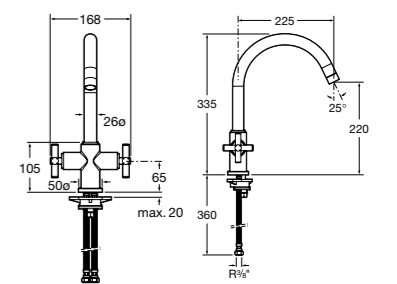

Kitchen mixer

Monobloc kitchen mixer with high swivel spout, aerator and 3/8" flexible supply hoses
Ref. 5A8443C00
£360.66 (€432.80)