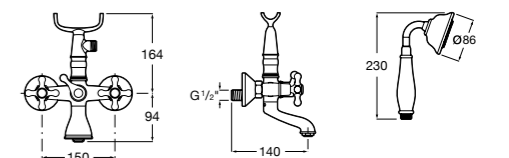

Twin-lever wall-mounted bath-shower mixer with 1.7m flexible shower hose, handset and bracket. 1/2" water connection.

Ref. 5A014BC00
£350.97 (€421.17)