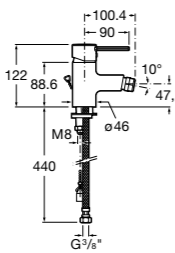

Bidet mixers

Monobloc bidet mixer with swivel flow regulator, retractable chain and 3/8" flexible supply hoses

Ref. 5A6160C00
£139.03 (€166.84)