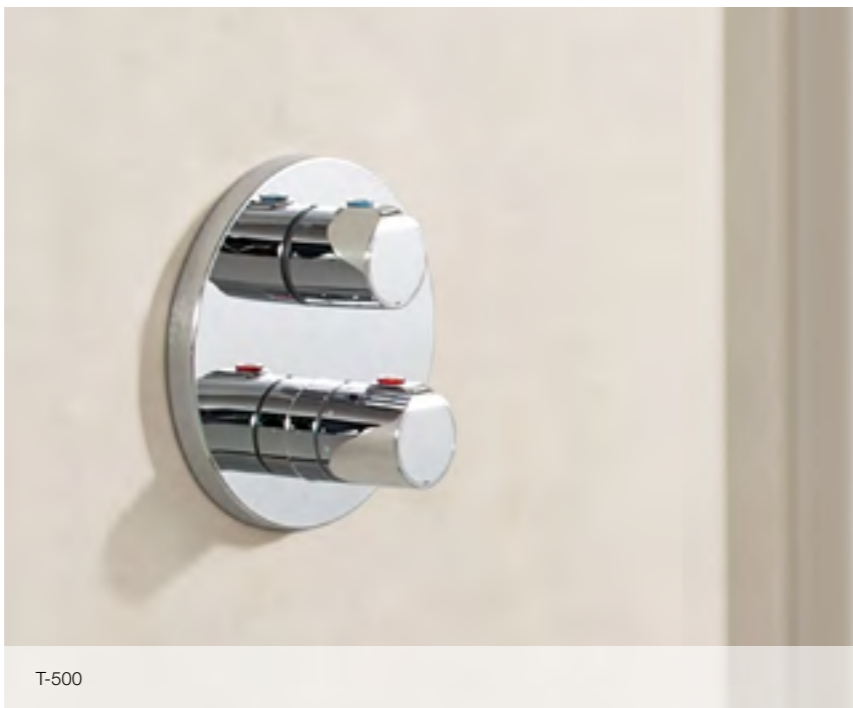

Built-in thermostatic mixer with 2 outlets
(No additional stopcocks are required)

Ref. **5A2A18C00**
£289.29 (€347.14)

T-500

2 / **Luxury rail kit**

Luxury rail kit. Includes chrome rail with adjustable bracket, five mode handset, soap dish and 1.5m smooth shower hose