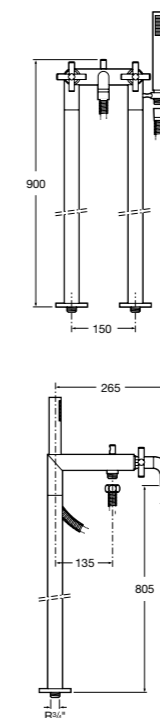

Floorstanding bath-shower mixer with diverter, 1.75 m flexible shower hose, handset and integrated swivel bracket
Ref. 5A2743C00
£875.00 (€1049.99)

Dimensions in mm. Available in Chrome. Flow rates provided are tested at 3 bar pressure
The prices shown are recommended retail prices excluding VAT (including VAT is shown in brackets)