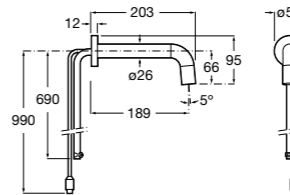

Wall-mounted electronic basin mixer with flexible supply hose and integrated spout sensor, includes power supply

Ref. 5A5743C00
£413.49 (€496.19)