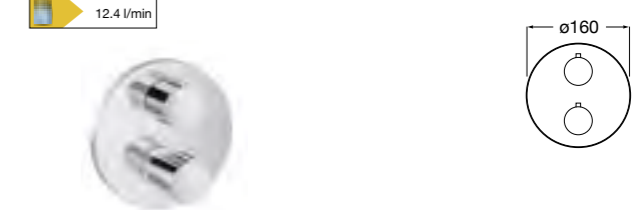

Built-in thermostatic mixer (2 outlets)

Ref. 5A0C09C00
£449.24 (€539.09)

RocaBox is required for installation with built-in mixer. See page 153.