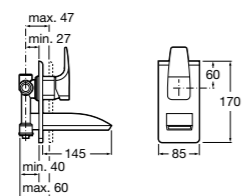

Wall-mounted basin mixers

Wall-mounted single-lever basin mixer with 8 l/min flow limiter (excludes waste)

Ref. 5A4750C00
£332.70 (€399.24)

Recommended:
Standard press down waste

Ref. D50010005
£16.37 (€19.64)