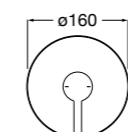

Built-in mixer (2 outlets)

Ref. 5A0B96C00
£197.06 (€236.47)

RocaBox is required for installation with built-in mixer.