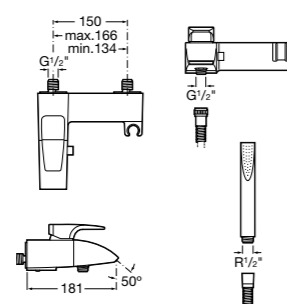

Wall-mounted shower mixer with 1.7m flexible shower hose, handset, integrated holder and 1/2" water connection

Ref. 5A2050C00
£373.29 (€447.95)