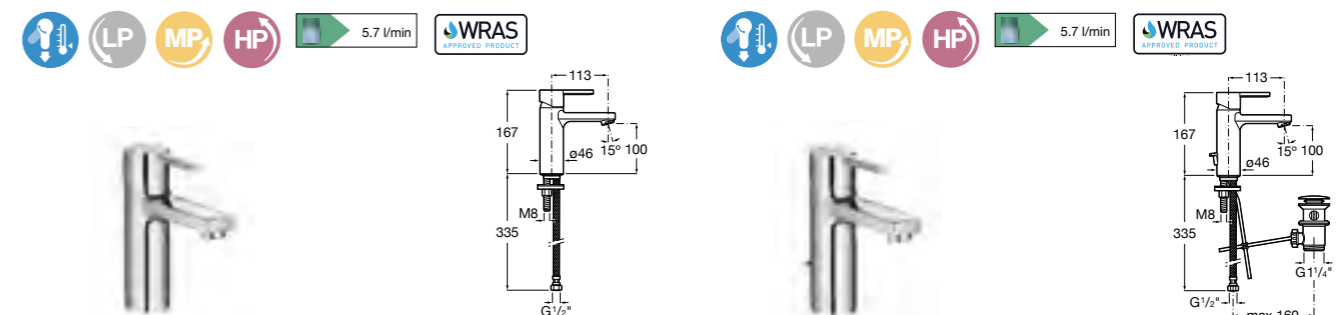

Naia / Ceramic disc cartridge

Basin mixers

Monobloc basin mixer with smooth body, 5 l/min flow limiter, aerator and 1/2" flexible supply hoses

Ref. 5A3296C0R
£178.03 (€213.63)

Recommended:
Standard press down waste

Ref. D50010005
£16.37 (€19.64)

Monobloc basin mixer with 5 l/min flow limiter, aerator, pop-up waste and 1/2" flexible supply hoses

Ref. 5A3096C0R
£199.60 (€239.52)

Due to the cold start system, the handle of these products turns 110° to the left only so may not be compatible with basins where the taphole is situated in the back right corner.