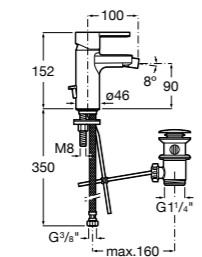

Bidet mixer

Monobloc bidet mixer with swivel flow regulator, pop-up waste and 3/8" flexible supply hoses
Ref. 5A6096C00
£188.81 (£226.57)