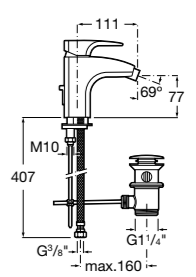

Thesis / Ceramic disc cartridge

Basin mixers

Monobloc basin mixer with 6 l/min flow limiter, retractable chain and 3/8" flexible supply hoses (excludes waste)

Ref. 5A3150C00
£292.14 (€350.57)

Recommended:
Standard press down waste

Ref. D50010005
£16.37 (€19.64)

Monobloc basin mixer with 6 l/min flow limiter, pop-up waste and 3/8" flexible supply hoses

Ref. 5A3050C00
£319.74 (€383.69)

Extended monobloc basin mixer with 6 l/min flow limiter, pop-up waste and 3/8" flexible supply hoses

Ref. 5A3450C00
£454.44 (€545.32)

Deck-mounted 3 hole dual-control basin mixer with central spout, pop-up waste and 1/2" water connection

Ref. 5A4450C00
£571.76 (€686.12)

Wall-mounted basin mixers

Wall-mounted single-lever basin mixer with 8 l/min flow limiter (excludes waste)

Ref. 5A4750C00
£332.70 (€399.24)

Recommended:
Standard press down waste

Ref. D50010005
£16.37 (€19.64)

Wall-mounted 3 hole dual-control basin mixer with 8 l/min flow limiter (excludes waste)

Ref. 5A4550C00
£395.56 (€474.67)

Recommended:
Standard press down waste

Ref. D50010005
£16.37 (€19.64)

Bidet mixers

Monobloc bidet mixer with 6 l/min flow limiter, swivel flow regulator, retractable chain and 3/8" flexible supply hoses (excludes waste)

Ref. 5A6150C00
£274.30 (€329.16)

Recommended:
Standard press down waste

Ref. D50010005
£16.37 (€19.64)

Monobloc bidet mixer with 6 l/min flow limiter, swivel flow regulator, pop-up waste and 3/8" flexible supply hoses

Ref. 5A6050C00
£314.85 (€377.82)

Wall-mounted mixers

Wall-mounted shower mixer with 1.7m flexible shower hose, handset, integrated holder and 1/2" water connection

Ref. 5A2050C00
£373.29 (€447.95)