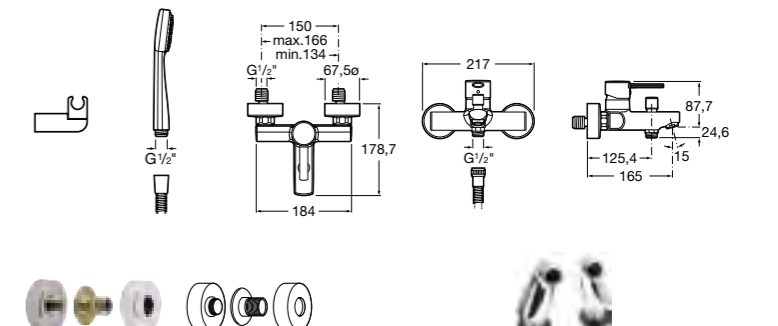

Easy Fix Kit (for installing bar shower valve to pipework)

Ref. D50010022
£32.50 (€39.00)

Pillars (allows bath-shower mixers to be deck-mounted)

Ref. D50010009
£56.33 (€67.60)

Deck-mounted mixers

Targa deck-mounted bath filler

Ref. 5A1960C00
£266.90 (€320.28)

Deck-mounted bath-shower mixer with 1.7m flexible shower hose, handset and swivel wall bracket

Ref. 5A1860C00
£281.84 (€338.21)

Wall-mounted mixers

Wall-mounted shower mixer with 1.5m flexible shower hose, Stella 80/1 handset, swivel wall bracket and 1/2" water connection

Ref. 5A2060C02
£184.63 (€221.55)