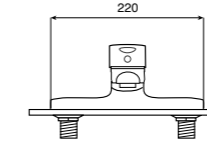

Naia

Deck-mounted bath filler

Ref. 5A1996C00
£253.54 (€304.25)