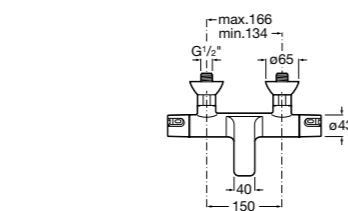

Easy Fix Kit (for installing bar shower valve to pipework)
Ref. D50010022
£32.50 (€39.00)