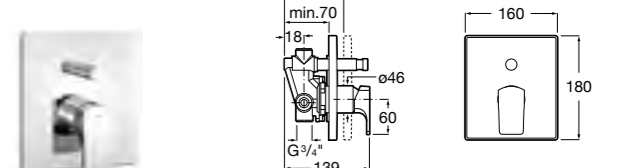

Escuadra Built-in mixers

NEW

Built-in mixer (1 outlet)

Ref. 5A2B01C00
£278.49 (€334.19)

RocaBox is required for installation with built-in mixer. See page 153.

Built-in mixer (2 outlets)

Ref. 5A0B01C00
£326.03 (€391.23)