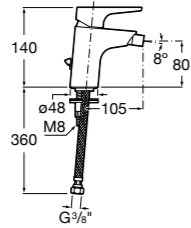

Bidet mixers

Monobloc bidet mixer with 5 l/min flow limiter, swivel flow regulator, retractable chain and 3/8" flexible supply hoses

Ref. 5A6190C00
£145.00 (€174.00)