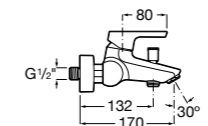

Pillars (allows bath-shower mixers to be deck-mounted)

Ref. D50010009
£56.33 (€67.60)