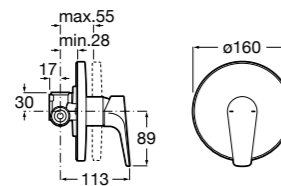

Built-in mixer (2 outlets)
Ref. 5A0690C00
£161.84 (£194.21)