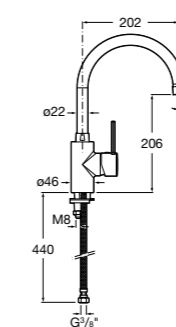

Targa / Ceramic disc cartridge

Basin mixers

Monobloc basin mixer with aerator, pop-up waste and 3/8" flexible supply hoses

Ref. 5A3060C00
£155.26 (€186.31)

Extended monobloc basin mixer with aerator, pop-up waste and 3/8" flexible supply hoses

Ref. 5A3460C00
£235.64 (€282.77)

Bidet mixers

Monobloc bidet mixer with swivel flow regulator, retractable chain and 3/8" flexible supply hoses

Ref. 5A6160C00
£139.03 (€166.84)

Monobloc bidet mixer with swivel flow regulator, pop-up waste and 3/8" flexible supply hoses

Ref. 5A6060C00
£173.78 (€208.54)

Wall-mounted mixers

Wall-mounted shower mixer with 1.5m flexible shower hose, Stella 80/1 handset, swivel wall bracket and 1/2" water connection

Ref. 5A2060C02
£184.63 (€221.55)

Easy Fix Kit (for installing bar shower valve to pipework)

Ref. D50010022
£32.50 (€39.00)

Wall-mounted mixers

Wall-mounted bath-shower mixer with diverter, 1.7m flexible shower hose, Stella 80/1 handset, swivel wall bracket and 1/2" water connection

Ref. 5A0160C00
£210.35 (€252.42)

Easy Fix Kit (for installing bar shower valve to pipework)

Ref. D50010022
£32.50 (€39.00)

Pillars (allows bath-shower mixers to be deck-mounted)

Ref. D50010009
£56.33 (€67.60)

Deck-mounted mixers

Targa deck-mounted bath filler

Ref. 5A1960C00
£266.90 (€320.28)

Deck-mounted bath-shower mixer with 1.7m flexible shower hose, handset and swivel wall bracket

Ref. 5A1860C00
£281.84 (€338.21)

Wall-mounted mixers

Wall-mounted shower mixer with 1.5m flexible shower hose, Stella 80/1 handset, swivel wall bracket and 1/2" water connection

Ref. 5A2060C02
£184.63 (€221.55)

Easy Fix Kit (for installing bar shower valve to pipework)

Ref. D50010022
£32.50 (€39.00)

Kitchen mixer