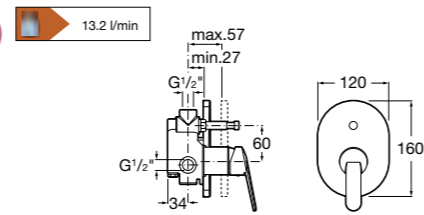

Victoria / Ceramic disc cartridge

Built-in mixers

Built-in thermostatic mixers

(No additional stopcocks are required)

Deck-mounted mixers

Deck-mounted mixers

Kitchen mixer