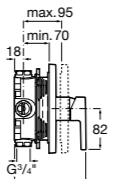

Built-in mixer (2 outlets)
5A0B3AC00
£288.40 (£346.08)

RocaBox is required for installation with built-in mixer.