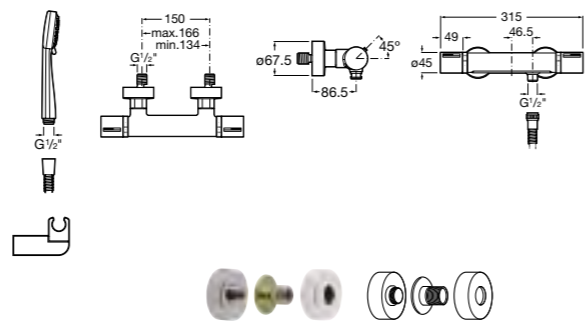

Wall-mounted mixers

T-1000 Round Wall-mounted mixers

Wall-mounted thermostatic bath-shower mixer with diverter-flow regulator, Stella 80/3 handset, 1.7m flexible hose, swivel wall bracket and 1/2" water connection

Ref. 5A1109C00
£373.74 (£448.48)

Shower box for wall-mounted thermostatic bath-shower mixer. Includes 5A1109C00 plus standard rail kit

Ref. 057520C00
£411.57 (£493.88)

Easy Fix Kit (for installing bar shower valve to pipework)

Ref. D50010022
£32.50 (£39.00)

Wall-mounted thermostatic shower mixer with Stella 80/3 handset, 1.5m flexible hose, swivel wall bracket and 1/2" water connection

Ref. 5A1309C00
£324.72 (£389.66)

Shower box wall-mounted thermostatic shower mixer. Includes 5A1309C00 plus standard rail kit

Ref. 057510C00
£362.56 (£435.07)

Easy Fix Kit (for installing bar shower valve to pipework)

Ref. D50010022
£32.50 (£39.00)

Escuadra Wall-mounted mixers

NEW

Wall-mounted shower mixer (no kit)

Ref. 5A2D01C00
£272.08 (£326.50)

Please see page 141 for recommended shower accessories

Wall-mounted bath-shower mixer (no kit)

Ref. 5A0D01C00
£367.18 (£440.62)

Please see page 141 for recommended shower accessories

L90 Wall-mounted mixers

Wall-mounted shower mixer (no kit)

Ref. 5A2D01C00
£272.08 (£326.50)

Please see page 141 for recommended shower accessories

Wall-mounted bath-shower mixer (no kit)

Ref. 5A0D01C00
£367.18 (£440.62)

Please see page 141 for recommended shower accessories