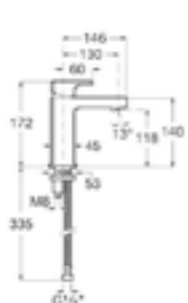

Ref. 5A3001C00
£285.28 (€342.33)

L90C Medium height monobloc basin mixer with smooth body, 5 l/min flow limiter, cold start function and 1/2" flexible supply hoses (excludes waste)

Ref. 5A3C01C0R
£370.93 (€445.12)