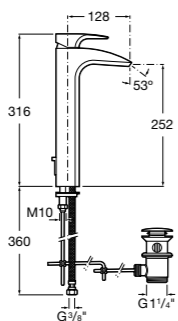

Extended monobloc basin mixer with 6 l/min flow limiter, pop-up waste and 3/8" flexible supply hoses

Ref. 5A3450C00
£454.44 (€545.32)