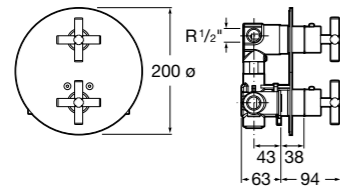

Loft / Ceramic disc cartridge

Bidet mixer

Monobloc bidet mixer with swivel flow regulator, pop-up waste and 3/8" flexible supply hoses
Ref. 5A6043C00
£256.22 (€307.47)

Built-in thermostatic bath-shower mixers