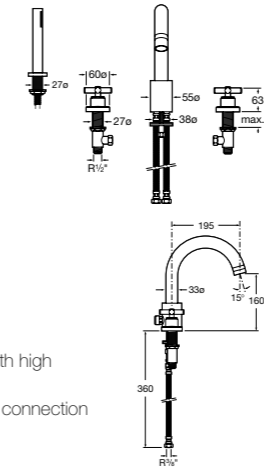

Deck-mounted bath-shower mixer

Deck-mounted 4-hole bath-shower mixer with high central spout, diverter, handset, 1.75 m flexible shower hose and 3/8" water connection
Ref. 5A0943C00
£449.58 (€539.50)

Floorstanding bath-shower mixer