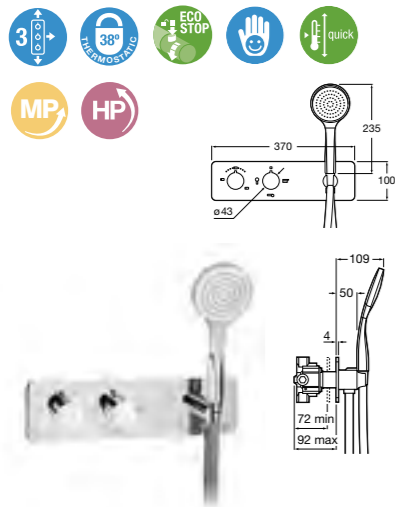

Built-in thermostatic mixer with 3-way diverter, handset and integrated fixed bracket. Stainless steel

Ref. 5A2805C00
£787.34 (£944.81)

According to the type of installation, a stopcock will have to be fitted.

2 / Puzzle wall-mounted shower head with rain shower