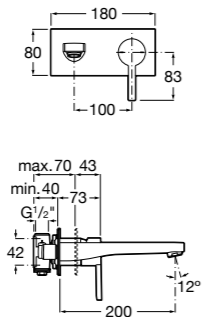

Wall-mounted basin mixer

Wall-mounted basin mixer
Ref. 5A3596C00
£309.00 (£370.80)