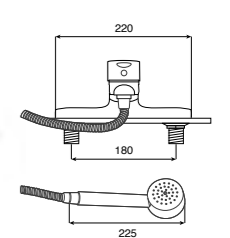

Wall-mounted mixers

Wall-mounted shower mixer with 1.5m flexible shower hose, Stella 80/1 handset, swivel wall bracket and 1/2" water connection

Ref. 5A2060C02
£184.63 (€221.55)

Easy Fix Kit (for installing bar shower valve to pipework)