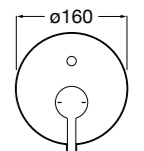

Built-in mixer (2 outlets)
Ref. 5A0B96C00
£197.06 (£236.47)

RocaBox is required for installation with built-in mixer.