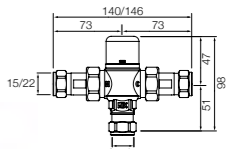

Electronic basin mixers

Loft Electronic basin mixers

Electronic monobloc basin mixer (single water supply) with flexible supply hose and integrated spout sensor, powered by 4 AA alkaline batteries.

Ref. 5A4243C00
£339.86 (€407.83)

To achieve a preset water temperature, a thermostatic mixing valve (TMV) is required to mix the hot and cold water supplies

Electronic monobloc basin mixer (single water supply) with flexible supply hose and integrated spout sensor, includes power supply.

Ref. 5A4343C00
£373.85 (€448.62)

Optional: Thermostatic mixing valve (TMV)

Ref. 001224567
£91.90 (€110.28)

Note: To achieve a pre-set water temperature, a thermostatic mixing valve is required to mix the hot and cold water supplies. WRAS approval is only applicable to the thermostatic mixing valve.

Extended electronic monobloc basin mixer (single water supply) with flexible supply hose and integrated spout sensor, powered by 4 AA alkaline batteries.

Ref. 5A3143C00
£362.52 (€435.02)

To achieve a preset water temperature, a thermostatic mixing valve (TMV) is required to mix the hot and cold water supplies

Extended electronic monobloc basin mixer (single water supply) with flexible supply hose and integrated spout sensor, includes power supply

Ref. 5A3943C00
£396.51 (€475.81)

Optional: Thermostatic mixing valve (TMV)

Ref. 001224567
£91.90 (€110.28)

Note: To achieve a pre-set water temperature, a thermostatic mixing valve is required to mix the hot and cold water supplies. WRAS approval is only applicable to the thermostatic mixing valve.

Wall-mounted electronic basin mixer with flexible supply hose and integrated spout sensor, powered by 4 AA alkaline batteries.

Ref. 5A5643C00
£379.51 (€455.42)