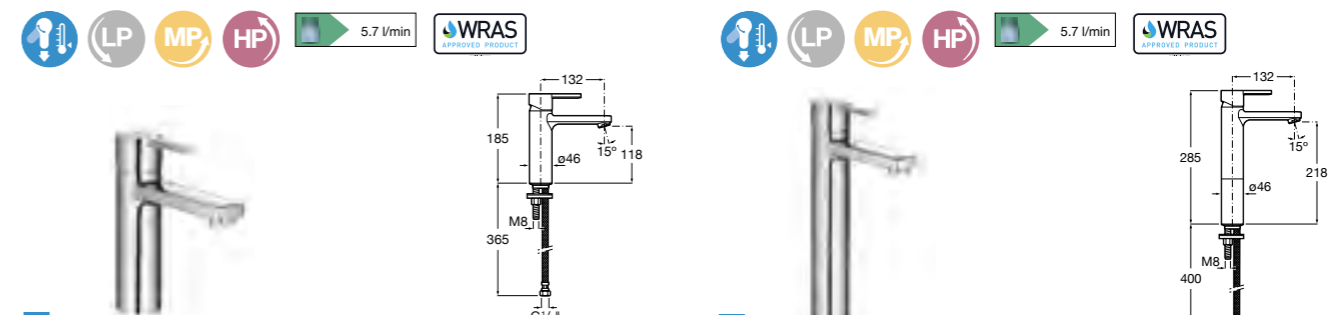

Medium height monobloc basin mixer with smooth body, 5 l/min flow limiter, aerator and 1/2" flexible supply hoses

Ref. 5A3996C0R
£281.19 (€337.43)

Recommended:
Standard press down waste

Ref. D50010005
£16.37 (€19.64)

Extended monobloc basin mixer with smooth body, 5 l/min flow limiter, aerator and 1/2" flexible supply hoses

Ref. 5A3796C0R
£306.94 (€368.33)

Recommended:
Standard press down waste

Ref. D50010005
£16.37 (€19.64)

Due to the cold start system, the handle of these products turns 110° to the left only so may not be compatible with basins where the taphole is situated in the back right corner.