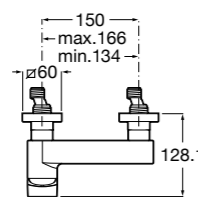

Wall-mounted bath-shower mixer (no kit)

Ref. 5A0D01C00
£367.18 (£440.62)

Please see page 141 for recommended shower accessories