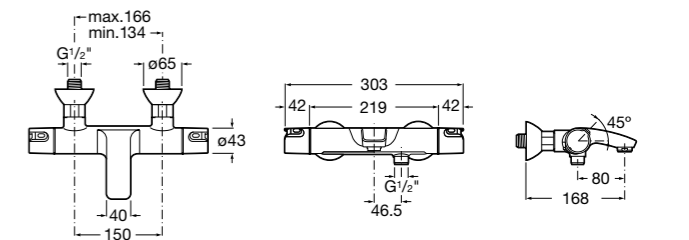

Easy Fix Kit (for installing bar shower valve to pipework)

Ref. D50010022
£32.50 (€39.00)

Pillars (allows bath-shower mixers to be deck-mounted)

Ref. D50010009
£56.33 (€67.60)