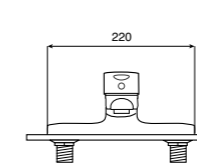

Deck-mounted bath-shower mixer with 1.7m flexible shower hose, handset and swivel wall bracket

Ref. 5A1860C00
£281.84 (€338.21)