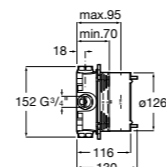

RocaBox, concealed shower valve housing for installation

Ref. 525869403
£89.90 (£107.88)

Set 3 / T-500 Built-in thermostatic mixer

Total Set price - **£487.89 (£585.47)**