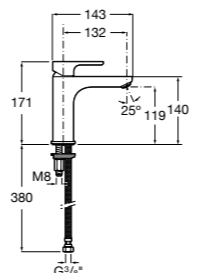

Medium height monobloc basin mixer with smooth body, aerator, 5 l/min flow limiter and 3/8" flexible supply hoses

Ref. 5A3B09C00
£122.50 (€147.00)

Recommended:
Standard press down waste
Ref. D50010005
£16.37 (€19.64)