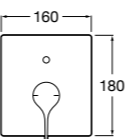

Built-in mixers

L90 Built-in mixers

RocaBox is required for installation with built-in mixer.

RocaBox is required for installation with built-in mixer.

Insignia Built-in mixers

NEW

RocaBox is required for installation with built-in mixer.

RocaBox is required for installation with built-in mixer.

Insignia Built-in thermostatic mixers

NEW

RocaBox is required for installation with built-in mixer.

RocaBox is required for installation with built-in mixer.

T-500 Built-in thermostatic mixers

Lanta Built-in mixers

RocaBox is required for installation with built-in mixer.

RocaBox is required for installation with built-in mixer.

RocaBox Shower valve housing