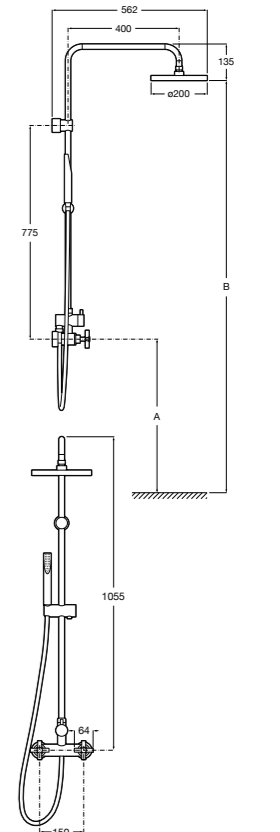

Shower column

Shower column with 1/4 turn controls, diverter, overhead fixed rose, handset with sliding bracket and flexible shower hose
Ref. 5A9743C00
£1147.07 (€1376.48)

A	B
900	1820
1000	1920
1100	2020
1200	2120