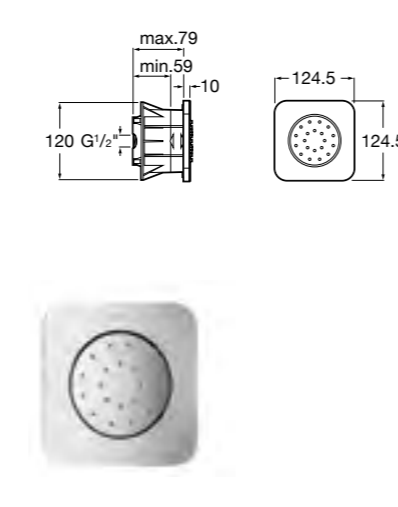

2 / Puzzle wall-mounted shower head with rain shower

Wall-mounted shower head with rain shower. Stainless steel.

Ref. 5A9878C00
£634.41 (£761.29)

3 / Puzzle body jet with pivot function (2 required)

Shower body jet with pivot function (allows for the jet angle to be adjusted) and 1/2" water connection