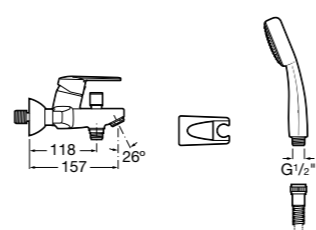

Pillars (allows bath-shower mixers to be deck-mounted)
Ref. D50010009
£56.33 (€67.60)