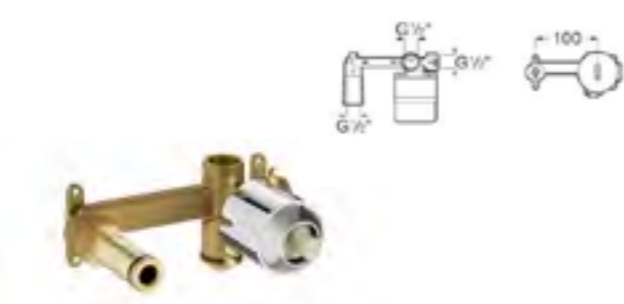

RocaBox

RocaBox is required for installation with wall-mounted basin mixer
Ref. 525220603
£96.76 (€116.11)

Bidet mixers