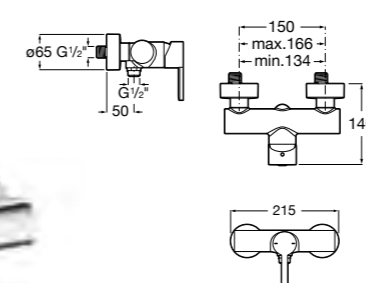

Naia Wall-mounted mixers

Wall-mounted bath-shower mixer (no kit).

Ref. 5A2196C00
£215.79 (£258.94)

Please see page 141 for recommended shower accessories

Wall-mounted bath-shower mixer (no kit).

Ref. 5A0296C00
£242.76 (£291.31)

Please see page 141 for recommended shower accessories

Pillars (allows bath-shower mixers to be deck-mounted)

Ref. D50010009
£56.33 (£67.60)