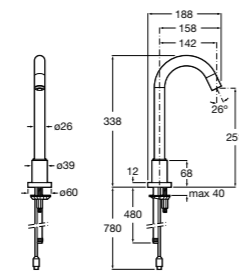

Extended electronic monobloc basin mixer (single water supply) with flexible supply hose and integrated spout sensor, includes power supply

Ref. 5A3943C00
£396.51 (€475.81)