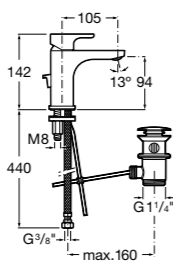

Monobloc basin mixer with 5 l/min flow limiter, aerator, pop-up waste and 3/8" flexible supply hoses

Ref. 5A3I09C00
£103.25 (€123.90)

Due to the cold start system, the handle of these products turns 110° to the left only so may not be compatible with basins where the taphole is situated in the back right corner.