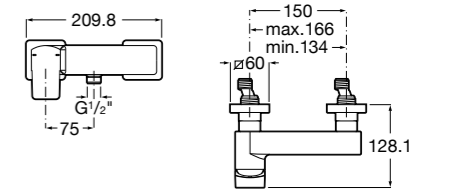

Wall-mounted bath-shower mixer (no kit)

Ref. 5A0D01C00
£367.18 (£440.62)

Please see page 141 for recommended shower accessories