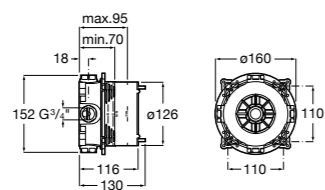

RocaBox shower valve housing

RocaBox, concealed shower valve housing for installation
Ref. 525869403
£89.90 (€107.88)