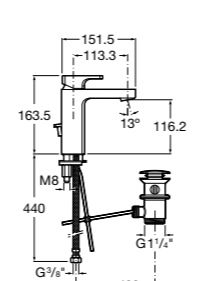

Ref. 5A3001C00
£285.28 (€342.33)

L90C Medium height monobloc basin mixer with smooth body, 5 l/min flow limiter, cold start function and 1/2" flexible supply hoses (excludes waste)

Ref. 5A3C01C0R
£370.93 (€445.12)