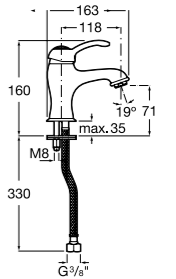

Basin mixers

Monobloc basin mixer with smooth body, 5 l/min flow limiter, 3/8" flexible supply hoses (excludes waste)

Ref. 5A314BC00
£222.82 (£267.38)

Recommended:
Standard press down waste

Ref. D50010005
£16.37 (£19.64)