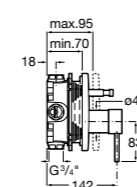

Lanta / Ceramic disc cartridge

Bidet mixers

Monobloc bidet mixer with swivel flow regulator, retractable chain and flexible supply hoses

Ref. 5A6111C00
£254.89 (€305.87)

Monobloc bidet mixer with swivel flow regulator, pop-up waste and flexible supply hoses

Ref. 5A6011C00
£322.86 (€387.44)

Wall mounted mixers

Wall-mounted shower mixer with 1.5m flexible shower hose, Sensum round 130mm, 4 function (rain, pulse, aquair, spray) handset and swivel wall bracket

Ref. 5A2011C00
£254.89 (€305.87)

Easy Fix Kit (for installing bar shower valve to pipework)

Ref. D50010022
£32.50 (€39.00)

Wall-mounted bath-shower mixer with diverter, 1.7m flexible shower hose, Sensum round 130mm, 4 function (rain, pulse, aquair, spray) handset and swivel wall bracket

Ref. 5A0111C00
£294.55 (€353.46)

Easy Fix Kit (for installing bar shower valve to pipework)

Ref. D50010022
£32.50 (€39.00)

Built-in mixers

Built-in mixer (1 outlet)

Ref. 5A2B11C00
£226.58 (€271.90)

RocaBox is required for installation with built-in mixer.

Built-in mixer (2 outlets)

Ref. 5A0B11C00
£266.03 (€319.24)

RocaBox is required for installation with built-in mixer.

RocaBox

RocaBox, concealed shower valve housing for installation

Ref. 525869403
£89.90 (€107.88)