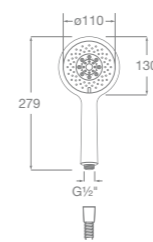

Shower handsets

Sensum Round

130mm diameter - Chrome with 1/2" water connection
4 functions: Rain, Spray, Pulse and Aquair

Ref. 5B1107C00
£32.09 (€38.51)

Sensum Square

130mm diameter - chrome with 1/2" water connection
4 functions: Rain, Spray, Pulse and Aquair