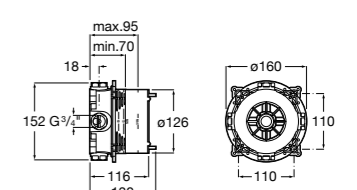

RocaBox

RocaBox, concealed shower valve housing for wall installation
Ref. 525869403
£89.90 (€107.88)