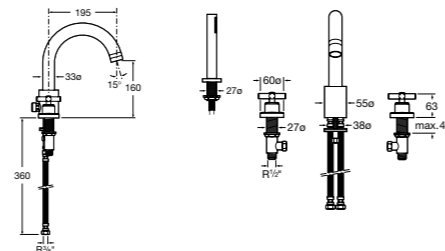

Loft

Deck-mounted 4-hole bath-shower mixer with high central spout, diverter, handset, 1.75 m flexible shower hose and 3/8" water connection

Ref. 5A0943C00
£449.58 (€539.50)

NEW New product

Dimensions in mm. Available in Chrome. Flow rates provided are tested at 3 bar pressure. The prices shown are recommended retail prices excluding VAT (including VAT is shown in brackets)