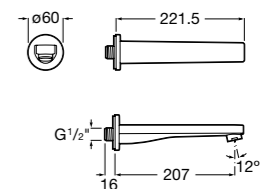

Wall-mounted bath spout

Wall-mounted bath spout
Ref. 525308900
£161.84 (€194.21)