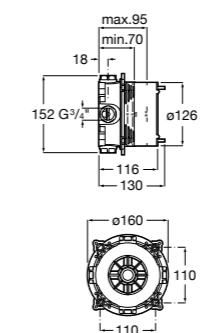

Ref. 525869403
£89.90 (€107.88)

NEW New product

Dimensions in mm. Available in Chrome. Flow rates provided are tested at 3 bar pressure
The prices shown are recommended retail prices excluding VAT (including VAT is shown in brackets)