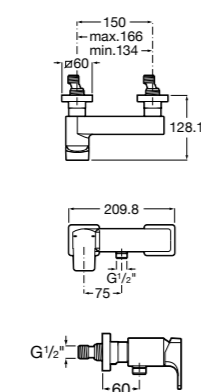

Wall-mounted mixers

Wall-mounted shower mixer (Excluding kit)
Ref. 5A2D01C00
£272.08 (€326.50)