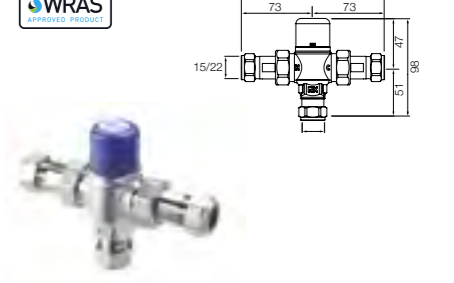

Optional: Thermostatic mixing valve (TMV)

Ref. 001224567
£91.90 (€110.28)

Note: To achieve a pre-set water temperature, a thermostatic mixing valve is required to mix the hot and cold water supplies. WRAS approval is only applicable to the thermostatic mixing valve.