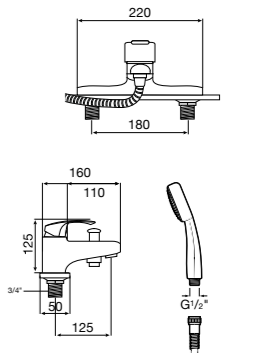

Deck-mounted bath-shower mixer with 1.7m flexible shower hose, handset and wall bracket

Ref. 5A1807C00
£253.20 (£303.85)

Dimensions in mm. Available in Chrome. Flow rates provided are tested at 3 bar pressure. The prices shown are recommended retail prices excluding VAT (including VAT is shown in brackets)