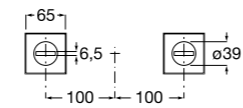

Built-in mixer (2 outlets) with bath spout

Ref. 5A0832C0N
£396.06 (€475.27)