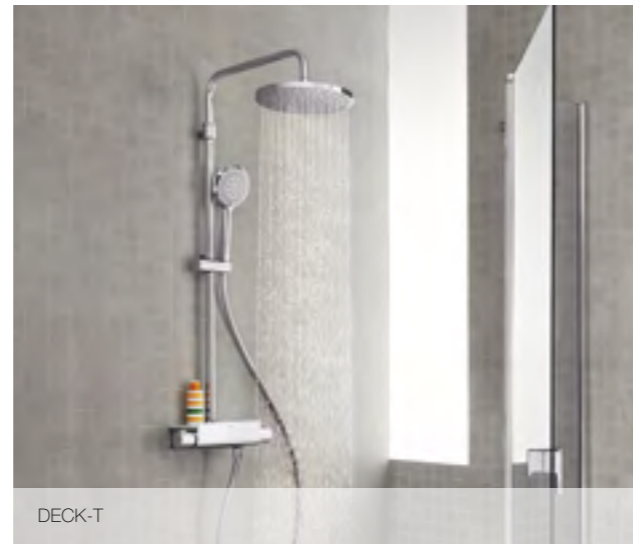

Thermostatic collections / Product range overview

T-1000

DECK-T

PUZZLE-T

Wall-mounted mixers

Page No.

T-2000		
5A2A88C00	T-2000 wall-mounted thermostatic shower mixer (no kit)	130
T-1000 Square		
5A121AC00	T-1000 wall-mounted thermostatic bath-shower mixer (no kit)	130
5A141AC00	T-1000 wall-mounted thermostatic shower mixer (no kit)	130
T-1000 Round		
5A1109C00	T-1000 wall-mounted thermostatic bath-shower mixer with handset, hose and bracket	132
5A1309C00	T-1000 wall-mounted thermostatic shower mixer with handset, hose and bracket	132
057520C00	T-1000 shower box kit including wall-mounted bath-shower mixer, hose, handset and riser rail	132
057510C00	T-1000 shower box kit including wall-mounted shower mixer, hose, handset and riser rail	132
T-500		
5A1318C00	T-500 wall-mounted thermostatic shower mixer (no kit)	135
5A1118C00	T-500 wall-mounted thermostatic bath-shower mixer (no kit)	135
Victoria-T		
5A1318C00	Victoria-T wall-mounted thermostatic shower mixer (no kit)	140
5A1118C00	Victoria-T wall-mounted thermostatic bath-shower mixer (no kit)	140