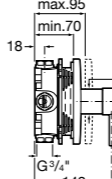

Built-in mixer (2 outlets)
Ref. 5A0B11C00
£266.03 (£319.24)

RocaBox is required for installation with built-in mixer.