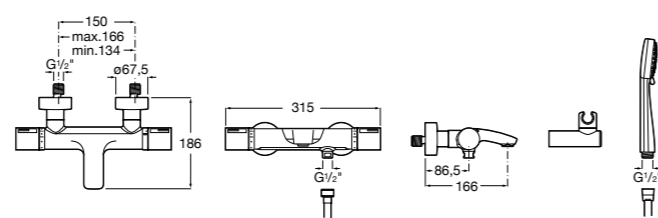

Easy Fix Kit (for installing bar shower valve to pipework)

Ref. D50010022
£32.50 (€39.00)

Built-in mixers

Built-in mixer (1 outlet)

Ref. 5A2B11C00
£226.58 (€271.90)

RocaBox is required for installation with built-in mixer.

Built-in mixer (2 outlets)

Ref. 5A0B11C00
£266.03 (€319.24)

RocaBox is required for installation with built-in mixer.

RocaBox

RocaBox, concealed shower valve housing for installation

Ref. 525869403
£89.90 (€107.88)