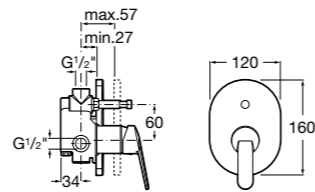

Built in mixer (2 outlets)
Ref. 5A0625C00
£188.18 (€225.82)