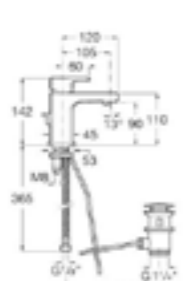

Monobloc basin mixer with 5 l/min flow limiter, aerator, cold start function, pop-up waste and 3/8" flexible supply hoses

Ref. 5A3001C00
£285.28 (€342.33)