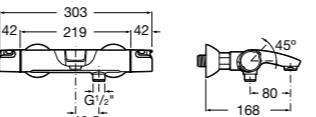

Pillars (allows bath-shower mixers to be deck-mounted)
Ref. D50010009
£56.33 (€67.60)