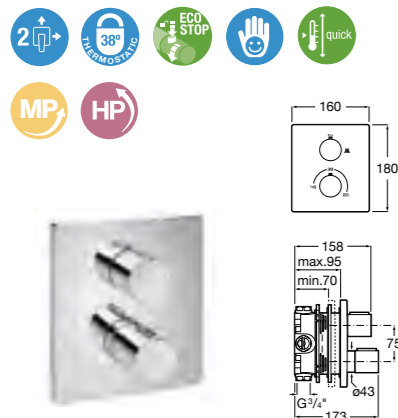

1 / T-2000 Built-in thermostatic bath-shower mixer with 2 outlets NEW

Built-in thermostatic mixer with 2 outlets

Ref. 5A0C88C00
£463.94 (£556.73)