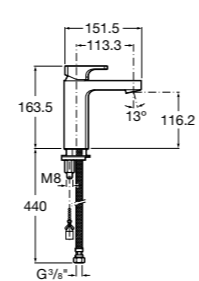

L90C Monobloc basin mixer with 5 l/min flow limiter, pop-up waste, cold start function and 1/2" flexible supply hoses

Ref. 5A3A01C0R
£277.92 (€333.51)