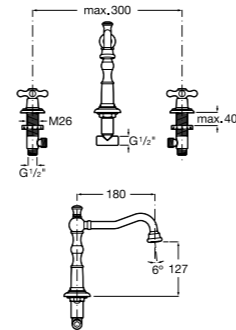

Twin-lever 3 hole deck-mounted basin mixer (excluding waste)

Ref. 5A444BC00
£369.00 (€442.80)