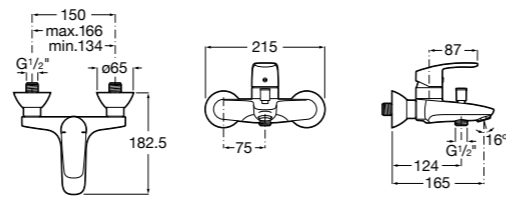

Ref. D50010022
£32.50 (€39.00)