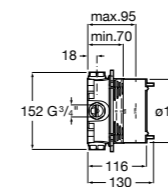

Lanta / Ceramic disc cartridge

Bidet mixers

Monobloc bidet mixer with swivel flow regulator, retractable chain and flexible supply hoses

Ref. 5A6111C00
£254.89 (€305.87)

Monobloc bidet mixer with swivel flow regulator, pop-up waste and flexible supply hoses

Ref. 5A6011C00
£322.86 (€387.44)

Wall mounted mixers

Wall-mounted shower mixer with 1.5m flexible shower hose, Sensum round 130mm, 4 function (rain, pulse, aquair, spray) handset and swivel wall bracket

Ref. 5A2011C00
£254.89 (€305.87)

Easy Fix Kit (for installing bar shower valve to pipework)

Ref. D50010022
£32.50 (€39.00)

Wall-mounted bath-shower mixer with diverter, 1.7m flexible shower hose, Sensum round 130mm, 4 function (rain, pulse, aquair, spray) handset and swivel wall bracket

Ref. 5A0111C00
£294.55 (€353.46)

Easy Fix Kit (for installing bar shower valve to pipework)

Ref. D50010022
£32.50 (€39.00)

Built-in mixers

Built-in mixer (1 outlet)

Ref. 5A2B11C00
£226.58 (€271.90)

RocaBox is required for installation with built-in mixer.

Built-in mixer (2 outlets)

Ref. 5A0B11C00
£266.03 (€319.24)

RocaBox is required for installation with built-in mixer.

RocaBox

RocaBox, concealed shower valve housing for installation

Ref. 525869403
£89.90 (€107.88)

LANTA