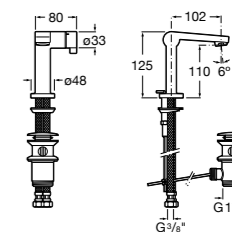

Basin mixer

Progressive cartridge basin mixer with 9 l/min flow limiter, aerator, pop-up waste and 3/8" flexible supply hoses

Ref. 5A3036C00
£329.30 (€395.16)

Dimensions in mm. Available in Chrome. Flow rates provided are tested at 3 bar pressure
The prices shown are recommended retail prices excluding VAT (including VAT is shown in brackets)