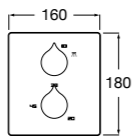

Built-in thermostatic mixers

Built-in thermostatic mixer with 1 outlet
Ref. 5A2C3AC00
£451.50 (€541.80)

RocaBox is required for installation with built-in mixer.