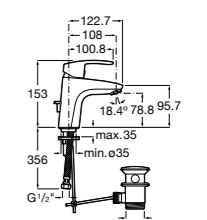

Dimensions in mm. Available in Chrome. Flow rates provided are tested at 3 bar pressure
The prices shown are recommended retail prices excluding VAT (including VAT is shown in brackets)