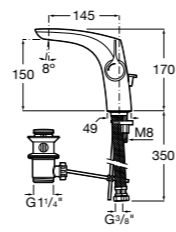

Insignia / Ceramic disc cartridge

NEW

Basin mixers

Medium height monobloc basin mixer with smooth body, 5 l/min flow limiter, 3/8" flexible supply hoses and press down waste

Ref. 5A323AC00
£360.50 (€432.60)