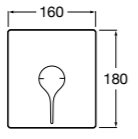

Built-in mixer (2 outlets)
5A0B3AC00
£288.40 (£346.08)

RocaBox is required for installation with built-in mixer.