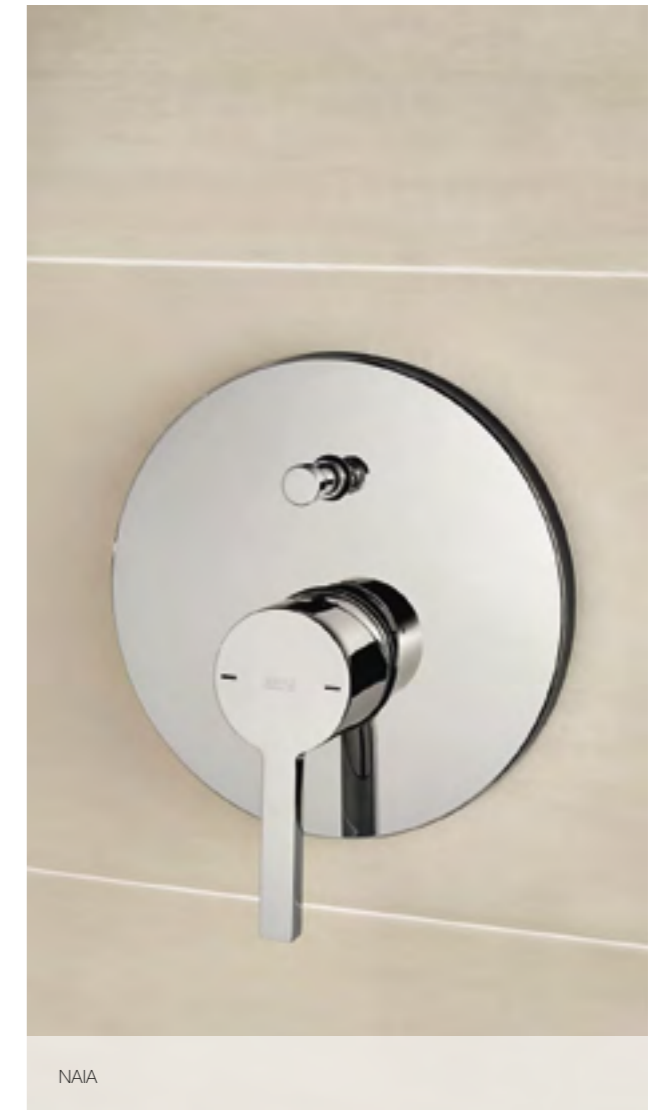

Built-in mixer (2 outlets)

Ref. 5A0B96C00
£197.06 (€236.47)

RocaBox is required for installation with built-in mixer.

RocaBox Shower valve housing

RocaBox, concealed shower valve housing for installation

Ref. 525869403
£89.90 (€107.88)