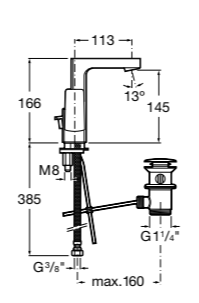

Dimensions in mm. Available in Chrome. Flow rates provided are tested at 3 bar pressure
The prices shown are recommended retail prices excluding VAT (including VAT is shown in brackets)