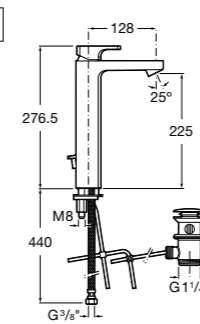

Monobloc basin mixer with 5 l/min flow limiter, separate deck-mounted handle, aerator, pop-up waste and 3/8" flexible supply hoses

Ref. 5A3801C00
£441.52 (€529.82)