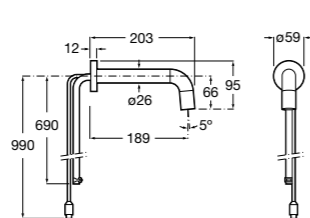

Wall-mounted electronic basin mixer with flexible supply hose and integrated spout sensor, includes power supply

Ref. 5A5743C00
£413.49 (€496.19)