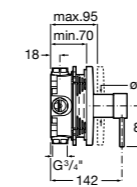

Built-in mixer (2 outlets)

Ref. 5A0B11C00
£266.03 (€319.24)

RocaBox is required for installation with built-in mixer.