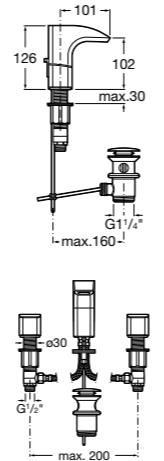

Thesis / Ceramic disc cartridge

Basin mixers

Monobloc basin mixer with 6 l/min flow limiter, retractable chain and 3/8" flexible supply hoses (excludes waste)

Ref. 5A3150C00
£292.14 (€350.57)

Recommended:
Standard press down waste

Ref. D50010005
£16.37 (€19.64)

Monobloc basin mixer with 6 l/min flow limiter, pop-up waste and 3/8" flexible supply hoses

Ref. 5A3050C00
£319.74 (€383.69)

Extended monobloc basin mixer with 6 l/min flow limiter, pop-up waste and 3/8" flexible supply hoses

Ref. 5A3450C00
£454.44 (€545.32)

Deck-mounted 3 hole dual-control basin mixer with central spout, pop-up waste and 1/2" water connection

Ref. 5A4450C00
£571.76 (€686.12)

Wall-mounted basin mixers

Wall-mounted single-lever basin mixer with 8 l/min flow limiter (excludes waste)

Ref. 5A4750C00
£332.70 (€399.24)

Recommended:
Standard press down waste

Ref. D50010005
£16.37 (€19.64)

Wall-mounted 3 hole dual-control basin mixer with 8 l/min flow limiter (excludes waste)

Ref. 5A4550C00
£395.56 (€474.67)

Recommended:
Standard press down waste

Ref. D50010005
£16.37 (€19.64)

Bidet mixers

Monobloc bidet mixer with 6 l/min flow limiter, swivel flow regulator, retractable chain and 3/8" flexible supply hoses (excludes waste)

Ref. 5A6150C00
£274.30 (€329.16)

Recommended:
Standard press down waste

Ref. D50010005
£16.37 (€19.64)

Monobloc bidet mixer with 6 l/min flow limiter, swivel flow regulator, pop-up waste and 3/8" flexible supply hoses

Ref. 5A6050C00
£314.85 (€377.82)

Wall-mounted mixers

Wall-mounted shower mixer with 1.7m flexible shower hose, handset, integrated holder and 1/2" water connection

Ref. 5A2050C00
£373.29 (€447.95)