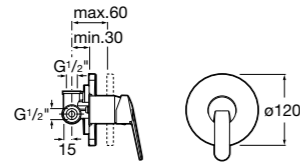

Built in mixer (1 outlet)
Ref. 5A2225C00
£117.61 (€141.13)