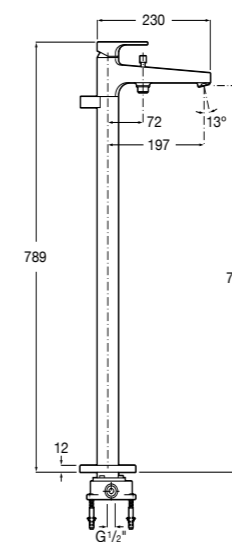

Floorstanding bath filler

Single lever bath filler with diverter and shower handset
Ref. 5A2701C00
£962.94 (€1155.52)