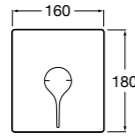

Insignia / Ceramic disc cartridge

NEW

Built-in mixers

Built-in mixer with 1 outlet
Ref. 5A2B3AC00
£267.80 (€321.36)

RocaBox is required for installation with built-in mixer.