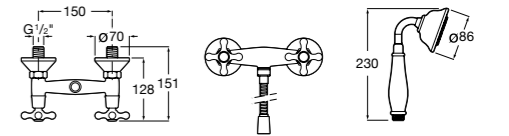

Wall-mounted bath-shower mixers

Twin-lever wall-mounted shower mixer with 1.5m flexible shower hose, handset and wall bracket. 1/2" water connection.

Ref. 5A204BC00
£330.03 (€396.04)