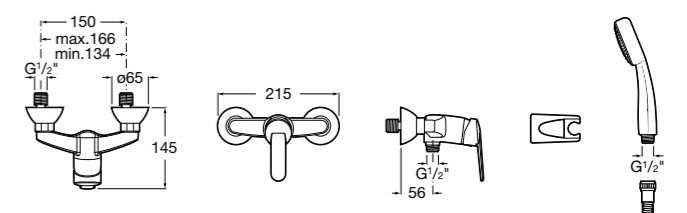

Ref. D50010022
£32.50 (€39.00)