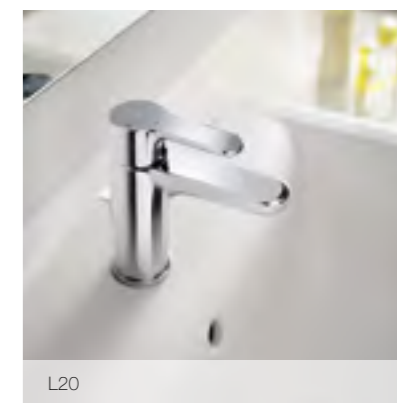

N New Product.
 The prices shown above are recommended retail prices excluding VAT.

Single-lever / Product range overview

L90C

INSIGNIA

L20

	Basin						Bidet	Mixer					Kitchen
	Monobloc	Smooth body	Extended	Wall-mounted	Deck-mounted	Electronic		Monobloc	Wall-mounted	Built-in	Deck-mounted	Shower column	
INSIGNIA	✓		✓		✓		✓	✓	✓	✓			
SINGLES-PRO	✓		✓		✓								
THESIS	✓		✓	✓	✓		✓	✓	✓	✓			
L90	✓	✓	✓			✓	✓	✓	✓			✓	
FLAT			✓		✓		✓		✓	✓			
L90C	✓	✓											
LANTA	✓	✓	✓				✓	✓	✓				
CARMEN	✓	✓		✓	✓		✓	✓				✓	
NAIA	✓	✓	✓				✓	✓	✓	✓			
ESCUADRA	✓	✓	✓	✓	✓		✓	✓	✓	✓			
ATLAS	✓	✓	✓				✓	✓	✓	✓			
TARGA	✓	✓	✓				✓	✓		✓			✓
MONODIN-N	✓	✓					✓	✓	✓	✓			
MALVA	✓	✓	✓				✓	✓	✓				
L20	✓	✓	✓			✓	✓	✓	✓	✓			✓
VICTORIA	✓	✓					✓	✓	✓	✓	✓		✓
ACCESS	✓												
VICTORIA-PRO	✓			✓				✓					