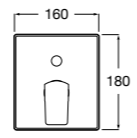

Built-in mixers

L90 Built-in mixers

RocaBox is required for installation with built-in mixer.

RocaBox is required for installation with built-in mixer.

Insignia Built-in mixers

NEW

RocaBox is required for installation with built-in mixer.

RocaBox is required for installation with built-in mixer.

Insignia Built-in thermostatic mixers

NEW

RocaBox is required for installation with built-in mixer.

RocaBox is required for installation with built-in mixer.

T-500 Built-in thermostatic mixers

Lanta Built-in mixers

RocaBox is required for installation with built-in mixer.

RocaBox is required for installation with built-in mixer.

RocaBox Shower valve housing