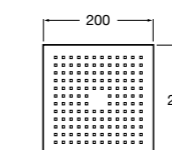

Square 200 x 200mm high-flow shower head with pivot connection and 1/2" water connection. Can be mounted on wall or ceiling with fixing kit. Chrome plated ABS. Features EasyClean nozzles to help prevent limescale build-up.

Ref. 5B2350C00
£38.89 (€46.67)