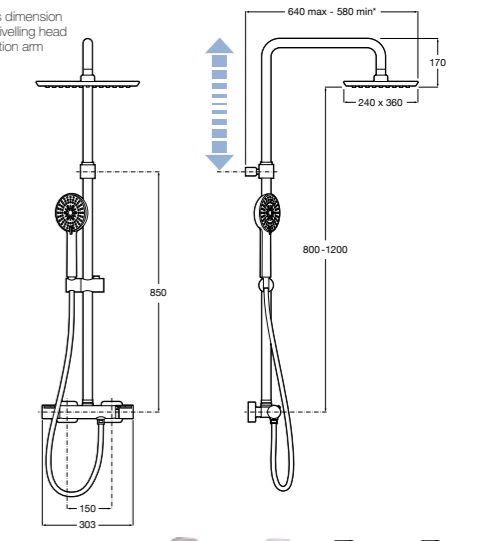

General Features

- Thermostatic
- Adjustable installation height
- Stella round 100mm diameter, 3 function handset with smooth hose - Rain / Pulse / Aquair
- Rain effect overhead shower rose
- Chrome finish

Thermostatic shower column with adjustable installation height, Stella handset and swivelling round rain shower head

Ref. 5A2080C00
£781.80 (€938.16)

* Please note this dimension refers to the swivelling head and not the fixation arm