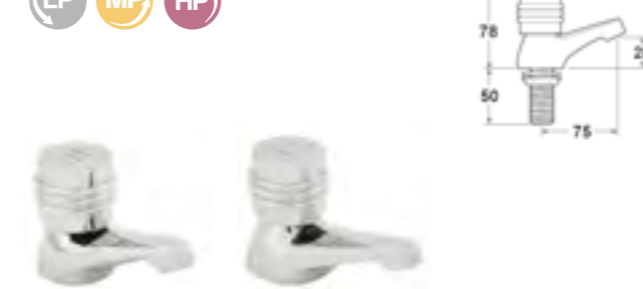

Danube-N / Ceramic disc cartridge

Basin mixers

Basin pillar taps (pair)

Ref. D50010006
£53.63 (£64.36)