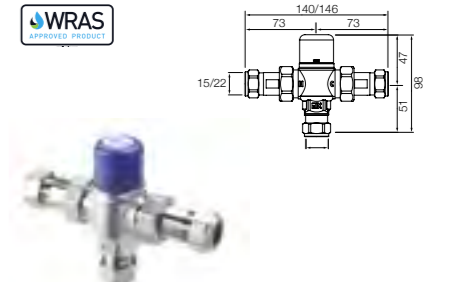

Optional: Thermostatic mixing valve (TMV)

Ref. 001224567
£91.90 (€110.28)

Note: To achieve a pre-set water temperature, a thermostatic mixing valve is required to mix the hot and cold water supplies. WRAS approval is only applicable to the thermostatic mixing valve.