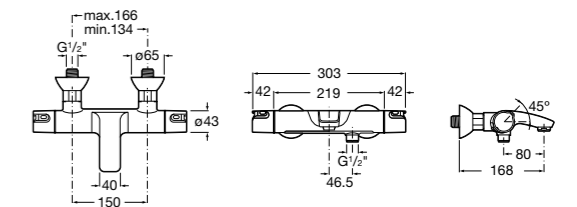

Wall-mounted thermostatic shower mixer (no kit) and 1/2" water connection

Ref. 5A1318C00
£226.05 (£271.26)

Please see page 141 for recommended shower accessories

Easy Fix Kit (for installing bar shower valve to pipework)

Ref. D50010022
£32.50 (£39.00)

Wall-mounted thermostatic bath-shower mixer with diverter (no kit) and 1/2" water connection.

Ref. 5A1118C00
£262.37 (£314.85)

Please see page 141 for recommended shower accessories

Easy Fix Kit (for installing bar shower valve to pipework)

Ref. D50010022
£32.50 (£39.00)

Pillars (allows bath-shower mixers to be deck-mounted)

Ref. D50010009
£56.33 (£67.60)