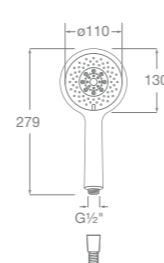

130mm diameter - Chrome with 1/2" water connection
2 functions: Rain and Aquair

Ref. 5B9107C00
£30.34 (£36.41)

130mm diameter - Chrome with 1/2" water connection
4 functions: Rain, Spray, Pulse and Aquair