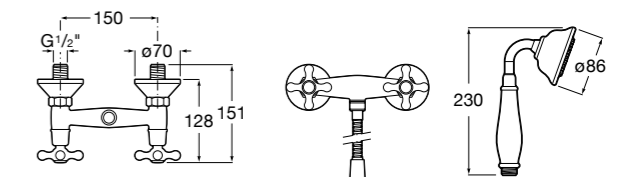

Wall-mounted mixers

T-2000 Wall-mounted mixer

Wall-mounted thermostatic shower mixer with integrated shelf (no kit)

Ref. 5A2A88C00
£453.15 (€543.78)

Please see page 141 for recommended shower accessories

T-1000 Square Wall-mounted mixers

NEW

N

Wall-mounted thermostatic bath-shower mixer (no kit)

Ref. 5A121AC00
£463.50 (€556.20)

Please see page 141 for recommended shower accessories

N

Wall-mounted thermostatic shower mixer (no kit)

Ref. 5A141AC00
£401.70 (€482.04)

Please see page 141 for recommended shower accessories

Thesis Wall-mounted bath-shower mixers

Wall-mounted bath-shower mixer with diverter, 1.7m flexible shower hose, handset, integrated holder and 1/2" water connection

Ref. 5A0150C00
£454.44 (€545.32)

Wall-mounted shower mixer with 1.7m flexible shower hose, handset, integrated holder and 1/2" water connection

Ref. 5A2050C00
£373.29 (€447.95)

Carmen Wall-mounted mixers

Carmen twin-lever wall-mounted bath-shower mixer with 1.7m flexible shower hose, handset and bracket. 1/2" water connection.

Ref. 5A014BC00
£350.97 (€421.17)

N

Carmen twin-lever wall-mounted shower mixer with 1.5m flexible shower hose, handset and bracket. 1/2" water connection.

Ref. 5A204BC00
£330.03 (€396.04)