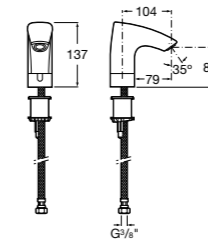

M3 Electronic basin mixers

Electronic monobloc basin mixer (single water supply) with flexible supply hose.
Powered by 4 AA alkaline batteries (1.5V LRG).

Ref. 5A5602C00
£555.11 (€666.13)

A thermostatic mixing valve is recommended