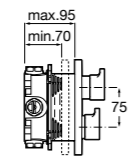

Built-in thermostatic mixer (2 outlets)
5A0C3AC00
£483.75 (£580.50)

RocaBox is required for installation with built-in mixer.