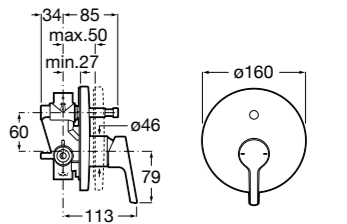

Built-in mixers

Monodin-N Built-in mixers

Atlas Built-in mixers

Rocabox is required for installation with built-in mixer.

Rocabox is required for installation with built-in mixer.

Dimensions in mm. Available in Chrome. Flow rates provided are tested at 3 bar pressure. The prices shown are recommended retail prices excluding VAT (including VAT is shown in brackets)

Malva Built-in mixers

NEW

Built-in mixer (1 outlet)
Ref. 5A223BC00
£135.00 (£162.00)

Rocabox is required for installation with built-in mixer.

L20 Built-in mixers

RocaBox Shower valve housing

NEW New product

Dimensions in mm. Available in Chrome. Flow rates provided are tested at 3 bar pressure. The prices shown are recommended retail prices excluding VAT (including VAT is shown in brackets)