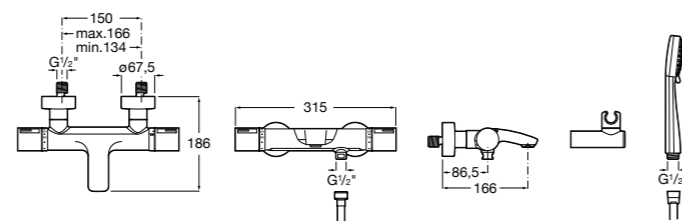

Wall-mounted bath-shower mixer with diverter, 1.7m flexible shower hose, Sensum round 130mm, 4 function handset and swivel wall bracket

Ref. 5A0111C00
£294.55 (£353.46)

Easy Fix Kit (for installing bar shower valve to pipework)

Ref. D50010022
£32.50 (£39.00)