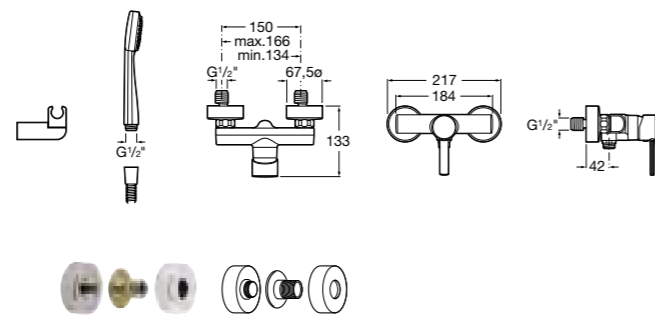

Ref. 5A6060C00
£173.78 (€208.54)

Wall-mounted mixers

Wall-mounted shower mixer with 1.5m flexible shower hose, Stella 80/1 handset, swivel wall bracket and 1/2" water connection

Ref. 5A2060C02
£184.63 (€221.55)