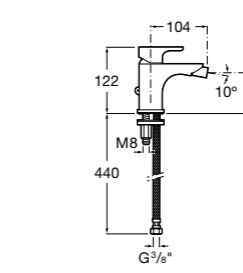

Recommended:
Standard press down waste
Ref. D50010005
£16.37 (€19.64)