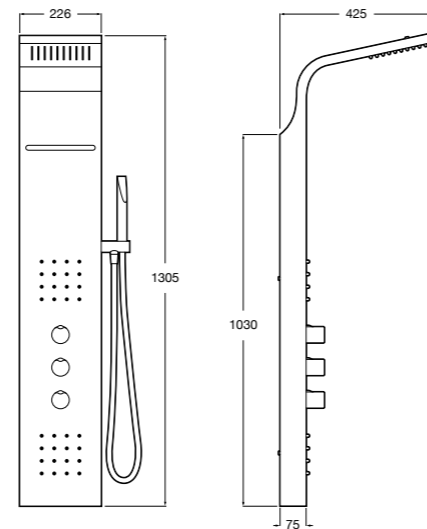

Ref. 5A9743C00
£1147.07 (€1376.48)

Evolution Shower column

General Features

- Thermostatic
- Rain-effect overhead shower rose
- Handset
- Waterfall
- Integrated jets
- 4 way diverter:
 - Overhead shower rose
 - Handset
 - Upper and lower jets
 - Waterfall spout