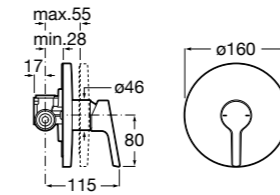

Built-in mixer (2 outlets)
Ref. 5A063BC00
£160.00 (£192.00)

Rocabox is required for installation with built-in mixer.