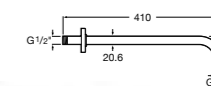

4 / Shower wall fixing arm and shower hose outlet

Wall shower arm for RainSense and RainDream shower heads 400mm with 1/2" water connection

Ref. 5B0250C00
£38.89 (£46.67)