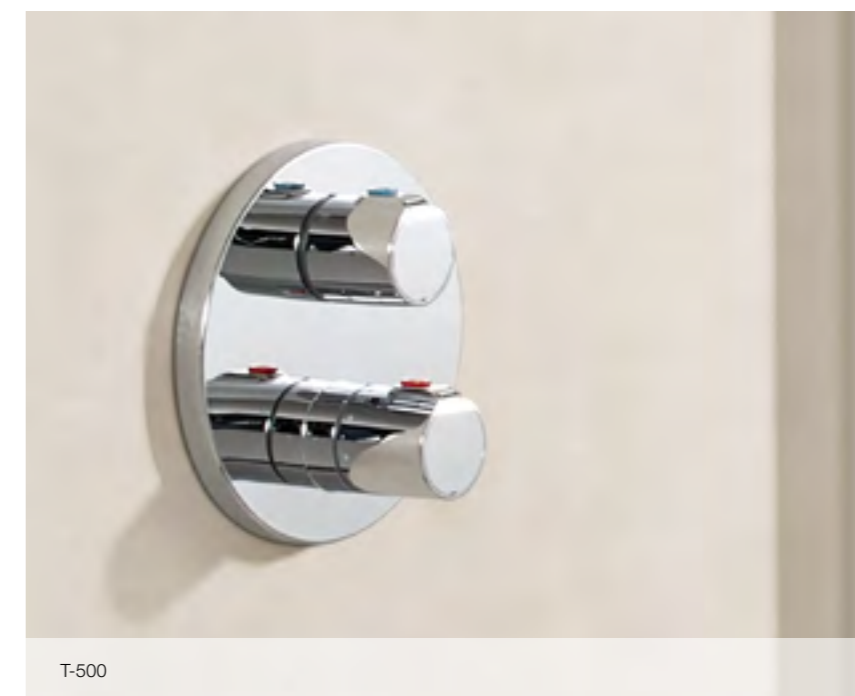

Ref. 5A2A18C00
£289.29 (£347.14)

T-500

3 / RainSense circular shower head 250mm

250mm Diameter

Circular high-flow shower head with pivot connection and 1/2" water connection. Can be mounted on wall or ceiling with optional fixing kits. Chrome plated ABS. Features EasyClean nozzles to help prevent limescale build-up.