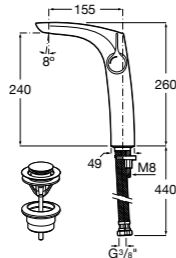

Extended height monobloc basin mixer with smooth body, 5 l/min flow limiter, 3/8" flexible supply hoses and press down waste

Ref. 5A3A3AC00
£437.75 (€525.30)