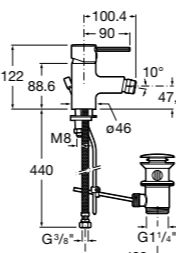

Targa / Ceramic disc cartridge

Basin mixers

Monobloc basin mixer with aerator, pop-up waste and 3/8" flexible supply hoses

Ref. 5A3060C00
£155.26 (€186.31)

Extended monobloc basin mixer with aerator, pop-up waste and 3/8" flexible supply hoses

Ref. 5A3460C00
£235.64 (€282.77)

Bidet mixers

Monobloc bidet mixer with swivel flow regulator, retractable chain and 3/8" flexible supply hoses

Ref. 5A6160C00
£139.03 (€166.84)

Monobloc bidet mixer with swivel flow regulator, pop-up waste and 3/8" flexible supply hoses

Ref. 5A6060C00
£173.78 (€208.54)

Wall-mounted mixers

Wall-mounted shower mixer with 1.5m flexible shower hose, Stella 80/1 handset, swivel wall bracket and 1/2" water connection

Ref. 5A2060C02
£184.63 (€221.55)

Easy Fix Kit (for installing bar shower valve to pipework)

Ref. D50010022
£32.50 (€39.00)

Wall-mounted mixers

Wall-mounted bath-shower mixer with diverter, 1.7m flexible shower hose, Stella 80/1 handset, swivel wall bracket and 1/2" water connection

Ref. 5A0160C00
£210.35 (€252.42)

Easy Fix Kit (for installing bar shower valve to pipework)

Ref. D50010022
£32.50 (€39.00)

Pillars (allows bath-shower mixers to be deck-mounted)

Ref. D50010009
£56.33 (€67.60)

Deck-mounted mixers

Targa deck-mounted bath filler

Ref. 5A1960C00
£266.90 (€320.28)

Deck-mounted bath-shower mixer with 1.7m flexible shower hose, handset and swivel wall bracket

Ref. 5A1860C00
£281.84 (€338.21)

Wall-mounted mixers

Wall-mounted shower mixer with 1.5m flexible shower hose, Stella 80/1 handset, swivel wall bracket and 1/2" water connection

Ref. 5A2060C02
£184.63 (€221.55)

Easy Fix Kit (for installing bar shower valve to pipework)

Ref. D50010022
£32.50 (€39.00)

Kitchen mixer