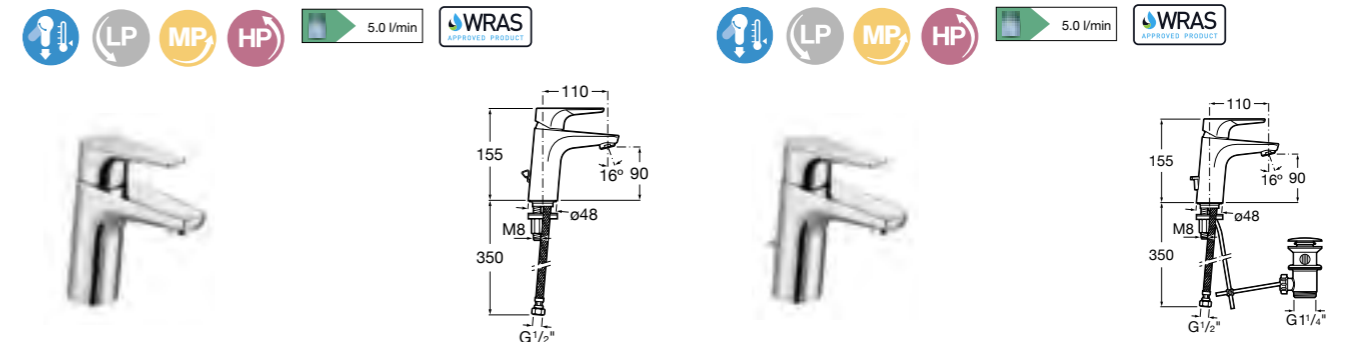

Atlas / Ceramic disc cartridge

Basin mixers

Monobloc basin mixer with smooth body, 5 l/min flow limiter, aerator and 1/2" flexible supply hoses
Ref. 5A3290C0R
£140.47 (€168.57)

Monobloc basin mixer with 5 l/min flow limiter, aerator, pop-up waste and 1/2" flexible supply hoses
Ref. 5A3090C0R
£164.26 (€197.12)

Due to the cold start system, the handle of these products turns 110° to the left only so may not be compatible with basins where the taphole is situated in the back right corner.