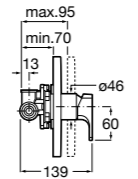

Built-in mixer (2 outlets)
Ref. 5A0B01C00
£326.03 (£391.23)

RocaBox is required for installation with built-in mixer.