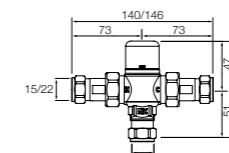

Optional: Thermostatic mixing valve (TMV)

Ref. 001224567
£91.90 (€110.28)

Note: To achieve a pre-set water temperature, a thermostatic mixing valve is required to mix the hot and cold water supplies. WRAS approval is only applicable to the thermostatic mixing valve.

Dimensions in mm. Available in Chrome. Flow rates provided are tested at 3 bar pressure
The prices shown are recommended retail prices excluding VAT (including VAT is shown in brackets)