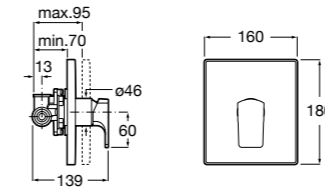

Built-in mixer (1 outlet)
Ref. 5A2B01C00
£278.49 (€334.19)

RocaBox is required for installation with built-in mixer.