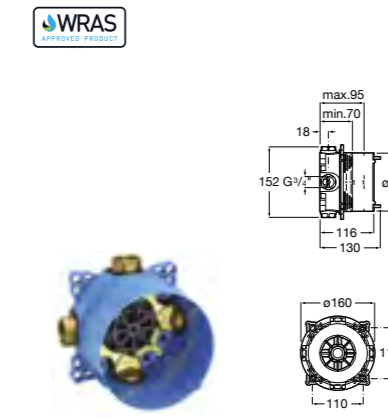

2 / RocaBox shower valve housing unit for installation

RocaBox, concealed shower valve housing for installation

Ref. 525869403
£89.90 (£107.88)