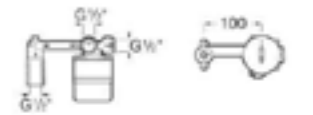

RocaBox

RocaBox is required for installation with wall-mounted basin mixer

Ref. 525220603
£96.76 (€116.11)

Dimensions in mm. Available in Chrome. Flow rates provided are tested at 3 bar pressure
The prices shown are recommended retail prices excluding VAT (including VAT is shown in brackets)