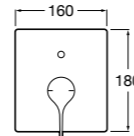

Insignia / Ceramic disc cartridge

NEW

Built-in mixers

Built-in mixer with 1 outlet
Ref. 5A2B3AC00
£267.80 (€321.36)

RocaBox is required for installation with built-in mixer.

Built-in mixer with 2 outlets
Ref. 5A0B3AC00
£288.40 (€346.08)

RocaBox is required for installation with built-in mixer.

Built-in thermostatic mixers

Built-in thermostatic mixer with 1 outlet
Ref. 5A2C3AC00
£451.50 (€541.80)

RocaBox is required for installation with built-in mixer.

Built-in thermostatic mixer with 2 outlets
Ref. 5A0C3AC00
£483.75 (€580.50)

RocaBox is required for installation with built-in mixer.

RocaBox Shower valve housing

RocaBox, concealed shower valve housing for installation

Ref. 525869403
£89.90 (€107.88)

INSIGNIA