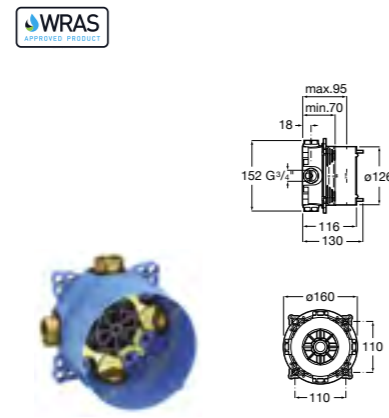

2 / RocaBox shower valve housing unit for installation

RocaBox, concealed shower valve housing for installation

Ref. 525869403
£89.90 (£107.88)