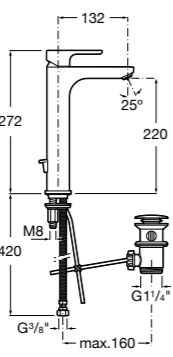

Extended monobloc basin mixer with 5 l/min flow limiter, aerator, pop-up waste and 3/8" flexible supply hoses

Ref. 5A3C09C00
£241.25 (€289.50)

Due to the cold start system, the handle of these products turns 110° to the left only so may not be compatible with basins where the taphole is situated in the back right corner.

Dimensions in mm. Available in Chrome. Flow rates provided are tested at 3 bar pressure
The prices shown are recommended retail prices excluding VAT (including VAT is shown in brackets)