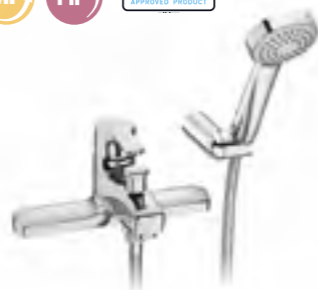

Monodin-N

Deck-mounted bath filler
Ref. 5A1907C00
 £239.26 (€287.11)

Deck-mounted bath-shower mixer with 1.7m flexible shower hose, handset and wall bracket
Ref. 5A1807C00
 £253.20 (€303.85)

L20

Deck-mounted bath filler
Ref. 5A1909C00
 £186.70 (€224.04)