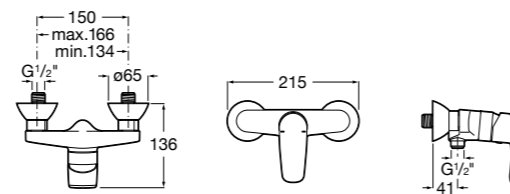

Easy Fix Kit (for installing bar shower valve to pipework)

Ref. D50010022
£32.50 (£39.00)