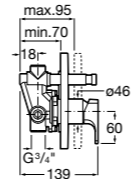

Built-in mixers

L90 Built-in mixers

RocaBox is required for installation with built-in mixer.

RocaBox is required for installation with built-in mixer.

Insignia Built-in mixers

NEW

RocaBox is required for installation with built-in mixer.

RocaBox is required for installation with built-in mixer.

Insignia Built-in thermostatic mixers

NEW

RocaBox is required for installation with built-in mixer.

RocaBox is required for installation with built-in mixer.

T-500 Built-in thermostatic mixers

Lanta Built-in mixers

RocaBox is required for installation with built-in mixer.

RocaBox is required for installation with built-in mixer.

RocaBox Shower valve housing