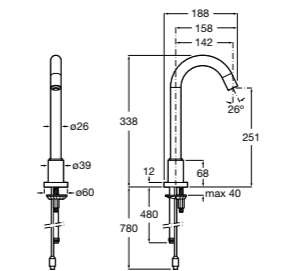

Extended electronic monobloc basin mixer (single water supply) with flexible supply hose and integrated spout sensor, includes power supply

Ref. 5A3943C00
£396.51 (€475.81)