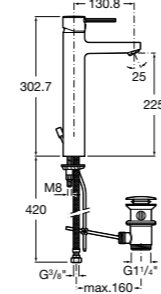

Targa / Ceramic disc cartridge

Basin mixers

Monobloc basin mixer with aerator, pop-up waste and 3/8" flexible supply hoses

Ref. 5A3060C00
£155.26 (€186.31)

Extended monobloc basin mixer with aerator, pop-up waste and 3/8" flexible supply hoses

Ref. 5A3460C00
£235.64 (€282.77)

Bidet mixers

Monobloc bidet mixer with swivel flow regulator, retractable chain and 3/8" flexible supply hoses

Ref. 5A6160C00
£139.03 (€166.84)

Monobloc bidet mixer with swivel flow regulator, pop-up waste and 3/8" flexible supply hoses

Ref. 5A6060C00
£173.78 (€208.54)

Wall-mounted mixers

Wall-mounted shower mixer with 1.5m flexible shower hose, Stella 80/1 handset, swivel wall bracket and 1/2" water connection

Ref. 5A2060C02
£184.63 (€221.55)

Easy Fix Kit (for installing bar shower valve to pipework)

Ref. D50010022
£32.50 (€39.00)

Wall-mounted mixers

Wall-mounted bath-shower mixer with diverter, 1.7m flexible shower hose, Stella 80/1 handset, swivel wall bracket and 1/2" water connection

Ref. 5A0160C00
£210.35 (€252.42)

Easy Fix Kit (for installing bar shower valve to pipework)

Ref. D50010022
£32.50 (€39.00)

Pillars (allows bath-shower mixers to be deck-mounted)

Ref. D50010009
£56.33 (€67.60)

Deck-mounted mixers

Targa deck-mounted bath filler

Ref. 5A1960C00
£266.90 (€320.28)

Deck-mounted bath-shower mixer with 1.7m flexible shower hose, handset and swivel wall bracket

Ref. 5A1860C00
£281.84 (€338.21)

Wall-mounted mixers

Wall-mounted shower mixer with 1.5m flexible shower hose, Stella 80/1 handset, swivel wall bracket and 1/2" water connection

Ref. 5A2060C02
£184.63 (€221.55)

Easy Fix Kit (for installing bar shower valve to pipework)

Ref. D50010022
£32.50 (€39.00)

Kitchen mixer