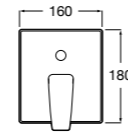

Built-in mixers

Thesis Built-in mixers

Ref. 5A2B50C00
£211.74 (€254.09)

RocaBox is required for installation with built-in mixer.

Ref. 5A0B50C00
£287.98 (€345.58)

RocaBox is required for installation with built-in mixer.

Flat Built-in mixers

NEW

Built-in mixer (1 outlet)

Ref. 5A2432C0N
£169.88 (€203.86)

Ref. 5A0832C0N
£396.06 (€475.27)

Naia Built-in mixers

Ref. 5A2B96C00
£174.54 (€209.45)

RocaBox is required for installation with built-in mixer.

Ref. 5A0B96C00
£197.06 (€236.47)

RocaBox is required for installation with built-in mixer.

RocaBox Shower valve housing

Ref. 525869403
£89.90 (€107.88)

Built-in mixers