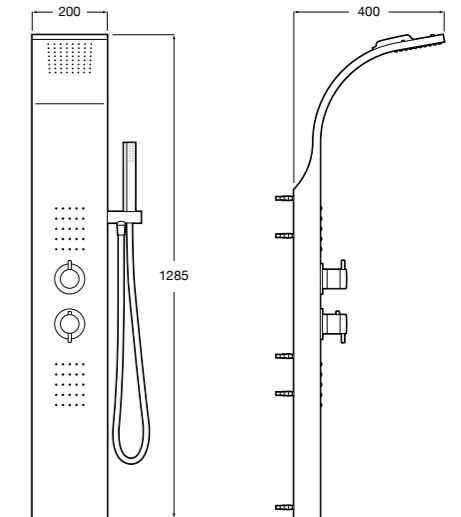

Thermostatic hydromassage column in stainless steel

Ref. 2H0423000
£934.00 (€1120.80)

Glass shelf for Evolution and Essential2.0 shower columns

Ref. 5B4861TP0
£75.53 (€90.64)

EVOLUTION

Dimensions in mm. Available in Chrome. Flow rates provided are tested at 3 bar pressure
The prices shown are recommended retail prices excluding VAT (including VAT is shown in brackets)