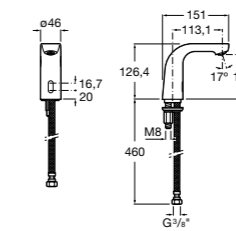

Optional: Thermostatic mixing valve (TMV)

Ref. 001224567
£91.90 (€110.28)

Note: To achieve a pre-set water temperature, a thermostatic mixing valve is required to mix the hot and cold water supplies. WRAS approval is only applicable to the thermostatic mixing valve.