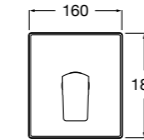

Built-in mixers

Built-in mixer (1 outlet)

Ref. 5A2B01C00
£278.49 (€334.19)

RocaBox is required for installation with built-in mixer.