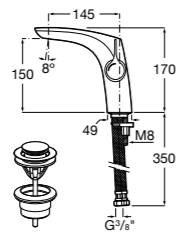

Insignia / Ceramic disc cartridge

NEW

Basin mixers

Medium height monobloc basin mixer with smooth body, 5 l/min flow limiter, 3/8" flexible supply hoses and press down waste

Ref. 5A323AC00
£360.50 (€432.60)