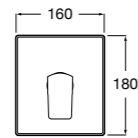

Built-in mixer (2 outlets)
Ref. 5A0B01C00
£326.03 (£391.23)

RocaBox is required for installation with built-in mixer.