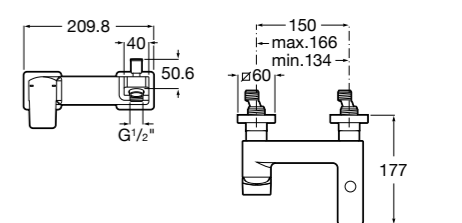

Wall-mounted mixers

Lanta Wall-mounted mixers

Wall-mounted shower mixer with 1.5m flexible shower hose, Sensum round 130mm, 4 function handset and swivel wall bracket

Ref. 5A2011C00
£254.89 (£305.87)

Easy Fix Kit (for installing bar shower valve to pipework)