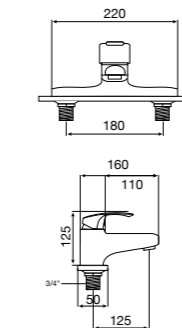

Deck-mounted bath-shower mixer with 1.7m flexible shower hose, handset and wall bracket

Ref. 5A1807C00
£253.20 (£303.85)