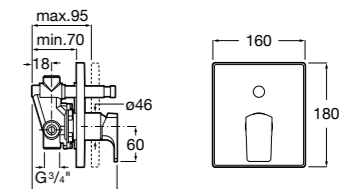

RocaBox is required for installation with built-in mixer.