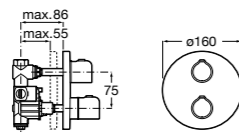

Built-in thermostatic mixers

Built-in thermostatic mixer (1 outlet)
Ref. 5A2B18C00
£235.46 (£282.55)

(No additional stopcocks are required)