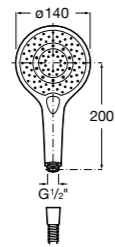

Handsets

Plenum Round

140mm diameter. 1/2" water connection.
Chrome with 3 functions:
Rain, Pulse and Aquair
Ref. 5B1111C00
£45.32 (£54.38)

140mm diameter. 1/2" water connection.
Chrome and White with 3 functions:
Rain, Pulse and Aquair
Ref. 5B1111CB0
£45.32 (£54.38)