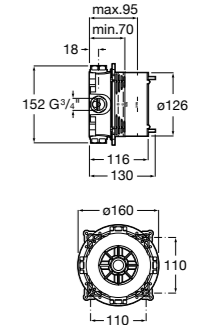

RocaBox, concealed shower valve housing for installation

Ref. 525869403
£89.90 (€107.88)