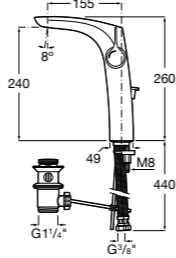

Extended height basin mixer with 5 l/min flow limiter, 3/8" flexible supply hoses and pop-up waste

Ref. 5A343AC00
£463.50 (€556.20)