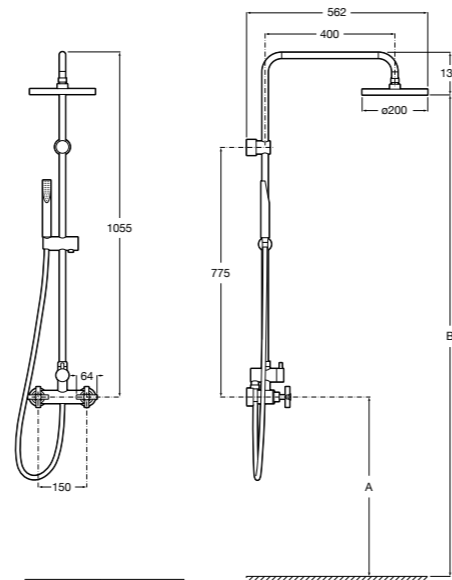

Shower columns

Loft Shower column

A	B
900	1820
1000	1920
1100	2020
1200	2120

Shower column with 1/4 turn controls, diverter, overhead fixed rose, handset with sliding bracket and flexible shower hose

Ref. 5A9743C00
£1147.07 (€1376.48)

Evolution Shower column

General Features

- Thermostatic
- Rain-effect overhead shower rose
- Handset
- Waterfall
- Integrated jets
- 4 way diverter:
  - Overhead shower rose
  - Handset
  - Upper and lower jets
  - Waterfall spout