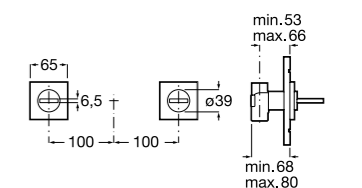

Deck-mounted mixer

Deck-mounted 4 hole bath-shower mixer with handset and bath spout

Ref. 5A0932C0N
£516.19 (€619.43)

Built-in mixers

Built-in mixer (2 outlets) with bath spout

Ref. 5A0832C0N
£396.06 (€475.27)