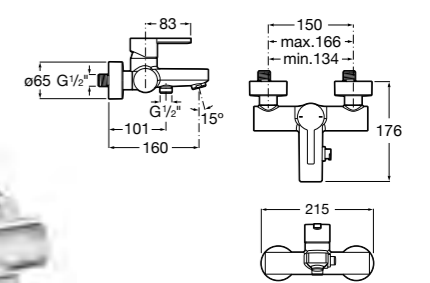

Naia Wall-mounted mixers

Wall-mounted bath-shower mixer (no kit).

Ref. 5A2196C00
£215.79 (£258.94)

Please see page 141 for recommended shower accessories

Wall-mounted bath-shower mixer (no kit).

Ref. 5A0296C00
£242.76 (£291.31)

Please see page 141 for recommended shower accessories

Pillars (allows bath-shower mixers to be deck-mounted)

Ref. D50010009
£56.33 (£67.60)