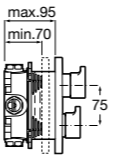

Built-in mixers

L90 Built-in mixers

RocaBox is required for installation with built-in mixer.

RocaBox is required for installation with built-in mixer.

Insignia Built-in mixers

NEW

RocaBox is required for installation with built-in mixer.

RocaBox is required for installation with built-in mixer.

Insignia Built-in thermostatic mixers

NEW

RocaBox is required for installation with built-in mixer.

RocaBox is required for installation with built-in mixer.

T-500 Built-in thermostatic mixers

Lanta Built-in mixers

RocaBox is required for installation with built-in mixer.

RocaBox is required for installation with built-in mixer.

RocaBox Shower valve housing