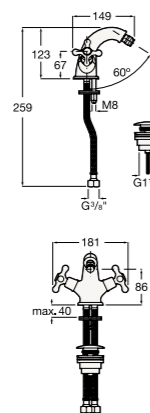

Bidet mixer

Twin-lever bidet mixer with press down waste and 3/8" flexible supply hoses

Ref. 5A6A4BC00
£227.12 (€272.54)