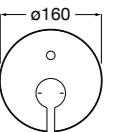

Built-in mixers

Thesis Built-in mixers

Ref. 5A2B50C00
£211.74 (€254.09)

RocaBox is required for installation with built-in mixer.

Ref. 5A0B50C00
£287.98 (€345.58)

RocaBox is required for installation with built-in mixer.

Flat Built-in mixers

NEW

Built-in mixer (1 outlet)

Ref. 5A2432C0N
£169.88 (€203.86)

Ref. 5A0832C0N
£396.06 (€475.27)

Naia Built-in mixers

Ref. 5A2B96C00
£174.54 (€209.45)

RocaBox is required for installation with built-in mixer.

Ref. 5A0B96C00
£197.06 (€236.47)

RocaBox is required for installation with built-in mixer.

RocaBox Shower valve housing

Ref. 525869403
£89.90 (€107.88)

Built-in mixers