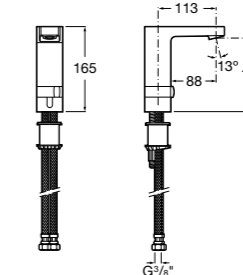

Electronic monobloc basin mixer with temperature control and 3/8" flexible supply hose. Powered by 4 AA alkaline batteries (1.5V LRG)

Ref. 5A5301C00
£584.13 (€700.96)

Electronic monobloc basin mixer with temperature control and 3/8" flexible supply hose. Mains operated at 230V. Includes power supply

Ref. 5A5501C00
£652.06 (€782.47)