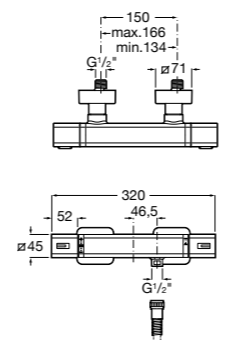

Please see page 141 for recommended shower accessories

Thesis Wall-mounted bath-shower mixers

Wall-mounted bath-shower mixer with diverter, 1.7m flexible shower hose, handset, integrated holder and 1/2" water connection