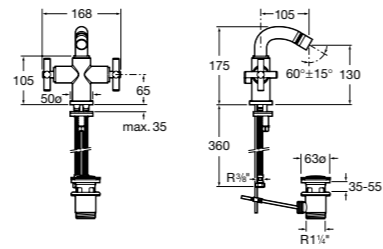

Loft / Ceramic disc cartridge

Bidet mixer

Monobloc bidet mixer with swivel flow regulator, pop-up waste and 3/8" flexible supply hoses
Ref. 5A6043C00
£256.22 (€307.47)

Built-in thermostatic bath-shower mixers