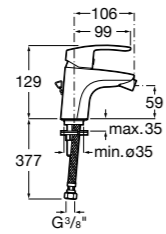

Monodin-N / Ceramic disc cartridge

Bidet mixers

Monobloc bidet mixer with 5 l/min flow limiter, swivel flow regulator, retractable chain and 3/8" flexible supply hoses

Ref. 5A6198C00
£172.21 (£206.65)