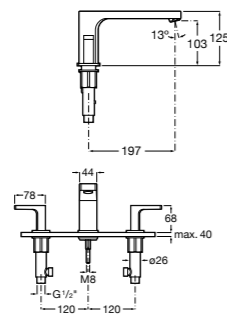

Escuadra / Ceramic disc cartridge

NEW

Wall-mounted basin mixer

N

Wall-mounted 3-hole basin mixer, 5 l/min flow limiter and 1/2" water connection

Ref. 5A4A20C00
£248.35 (€298.02)

Deck-mounted basin mixer

Deck-mounted 3-hole basin mixer, 5 l/min flow limiter and 1/2" water connection