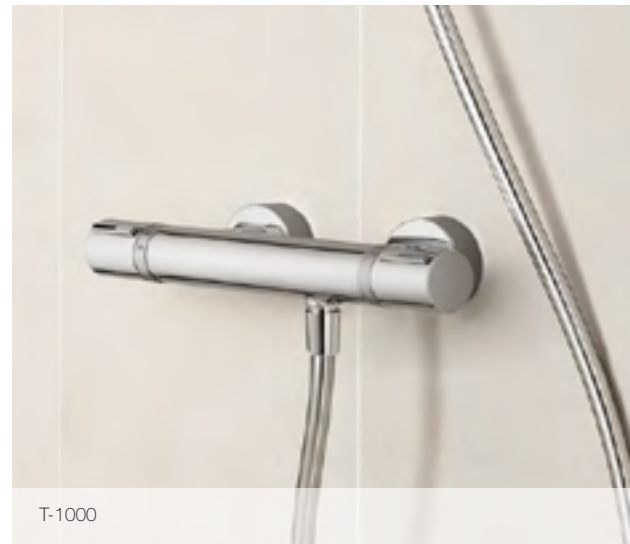

Thermostatic collections / Product range overview

T-1000

DECK-T

PUZZLE-T

Wall-mounted mixers

Page No.

T-2000		
5A2A88C00	T-2000 wall-mounted thermostatic shower mixer (no kit)	130
T-1000 Square		
5A121AC00	T-1000 wall-mounted thermostatic bath-shower mixer (no kit)	130
5A141AC00	T-1000 wall-mounted thermostatic shower mixer (no kit)	130
T-1000 Round		
5A1109C00	T-1000 wall-mounted thermostatic bath-shower mixer with handset, hose and bracket	132
5A1309C00	T-1000 wall-mounted thermostatic shower mixer with handset, hose and bracket	132
057520C00	T-1000 shower box kit including wall-mounted bath-shower mixer, hose, handset and riser rail	132
057510C00	T-1000 shower box kit including wall-mounted shower mixer, hose, handset and riser rail	132
T-500		
5A1318C00	T-500 wall-mounted thermostatic shower mixer (no kit)	135
5A1118C00	T-500 wall-mounted thermostatic bath-shower mixer (no kit)	135
Victoria-T		
5A1318C00	Victoria-T wall-mounted thermostatic shower mixer (no kit)	140
5A1118C00	Victoria-T wall-mounted thermostatic bath-shower mixer (no kit)	140