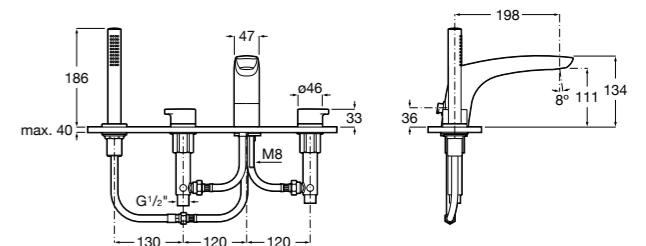

Bidet mixer

Bidet mixer with lateral handle with pop-up waste and 3/8" flexible supply hoses

Ref. 5A603AC00
£386.25 (€463.50)

Deck mounted mixer

Deck-mounted 4-hole bath-shower mixer with Stella shower handset and bath spout