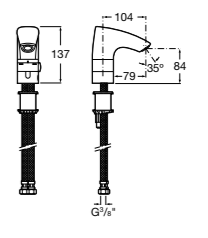

Electronic monobloc basin mixer with temperature control and flexible supply connections.
Mains operated at 230 V. Includes power supply

Ref. 5A5502C00
£636.86 (€764.23)