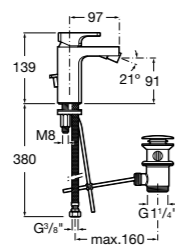

Bidet mixers

Monobloc bidet mixer with 8 l/min flow limiter, swivel flow regulator, pop-up waste and 3/8" flexible supply hoses
Ref. 5A6001C00
£281.20 (€337.44)