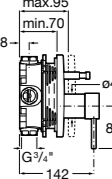

Built-in mixers

L90 Built-in mixers

RocaBox is required for installation with built-in mixer.

RocaBox is required for installation with built-in mixer.

Insignia Built-in mixers

NEW

RocaBox is required for installation with built-in mixer.

RocaBox is required for installation with built-in mixer.

Insignia Built-in thermostatic mixers

NEW

RocaBox is required for installation with built-in mixer.

RocaBox is required for installation with built-in mixer.

T-500 Built-in thermostatic mixers

Lanta Built-in mixers

RocaBox is required for installation with built-in mixer.

RocaBox is required for installation with built-in mixer.

RocaBox Shower valve housing