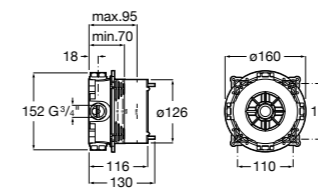

Built-in mixers

L90 Built-in mixers

RocaBox is required for installation with built-in mixer.

RocaBox is required for installation with built-in mixer.

Insignia Built-in mixers

NEW

RocaBox is required for installation with built-in mixer.

RocaBox is required for installation with built-in mixer.

Insignia Built-in thermostatic mixers

NEW

RocaBox is required for installation with built-in mixer.

RocaBox is required for installation with built-in mixer.

T-500 Built-in thermostatic mixers

Lanta Built-in mixers

RocaBox is required for installation with built-in mixer.

RocaBox is required for installation with built-in mixer.

RocaBox Shower valve housing