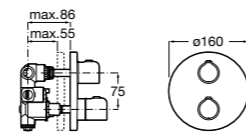

Built-in thermostatic in mixer (2 outlets)
Ref. 5A2A18C00
£289.29 (£347.14)