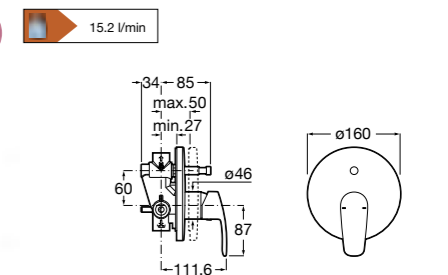

Monodin-N / Ceramic disc cartridge

Bidet mixers

Monobloc bidet mixer with 5 l/min flow limiter, swivel flow regulator, retractable chain and 3/8" flexible supply hoses

Ref. 5A6198C00
£172.21 (£206.65)

Monobloc bidet mixer with 5 l/min flow limiter, swivel flow regulator, pop-up waste and 3/8" flexible supply hoses

Ref. 5A6098C00
£206.35 (£247.62)

Wall-mounted mixers

Wall-mounted shower mixer (no kit)

Ref. 5A2198C00
£129.47 (£155.37)

Easy Fix Kit (for installing bar shower valve to pipework)

Ref. D50010022
£32.50 (£39.00)

Wall-mounted bath-shower mixer (no kit)

Ref. 5A0298C00
£161.84 (£194.21)

Easy Fix Kit (for installing bar shower valve to pipework)

Ref. D50010022
£32.50 (£39.00)

Dimensions in mm. Available in Chrome. Flow rates provided are tested at 3 bar pressure. The prices shown are recommended retail prices excluding VAT (including VAT is shown in brackets)

Built-in mixers

Built-in mixer (1 outlet)

Ref. 5A2298C00
£141.13 (£169.36)

Built-in mixer (2 outlets)

Ref. 5A0698C00
£219.54 (£263.45)

Deck-mounted mixers

Deck-mounted bath filler

Ref. 5A1907C00
£239.26 (£287.11)

Deck-mounted bath-shower mixer with 1.7m flexible shower hose, handset and wall bracket

Ref. 5A1807C00
£253.20 (£303.85)

Dimensions in mm. Available in Chrome. Flow rates provided are tested at 3 bar pressure. The prices shown are recommended retail prices excluding VAT (including VAT is shown in brackets)