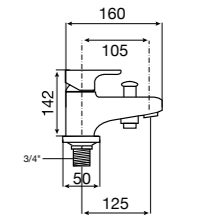

Deck-mounted bath-shower mixer with 1.7m flexible shower hose, handset and wall bracket

Ref. 5A1809C00
£200.75 (€240.90)