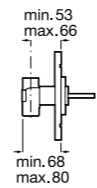

Built-in mixer (2 outlets) with bath spout

Ref. 5A0832C0N
£396.06 (€475.27)