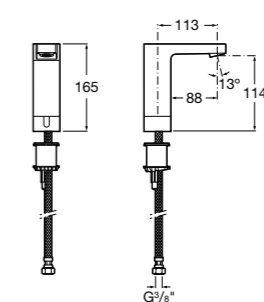

Electronic monobloc basin tap (single water supply) with flexible supply hose Mains operated at 230V. Includes power supply(1.5V LRG)

Ref. 5A5701C00
£583.43 (€700.12)