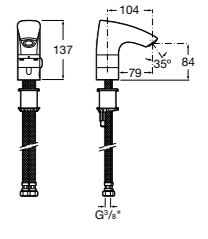

Electronic monobloc basin mixer with external temperature control and flexible supply connections.
Powered by 4 AA alkaline batteries (1.5V LRG)

Ref. 5A5302C00
£582.87 (€699.44)