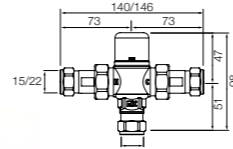

Extended electronic monobloc basin mixer (single water supply) with flexible supply hose and integrated spout sensor, powered by 4 AA alkaline batteries.

Ref. 5A3143C00
£362.52 (€435.02)

To achieve a preset water temperature, a thermostatic mixing valve (TMV) is required to mix the hot and cold water supplies