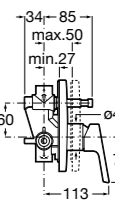

Malva / Ceramic disc cartridge

NEW

Basin mixers

Monobloc basin mixer with 5 l/m flow limiter, aerator, pop-up waste and 1/2" flexible supply hoses

Ref. 5A303BC0R
£119.00 (€142.80)

Monobloc basin mixer with smooth body, 5 l/m flow limiter, aerator and 1/2" flexible supply hoses

Ref. 5A323BC0R
£99.00 (€118.80)

Recommended:
Standard press down waste

Ref. D50010005
£16.37 (€19.64)

Extended height monobloc basin mixer with smooth body, 5 l/m flow limiter, aerator and 1/2" flexible supply hoses

Ref. 5A373BC0R
£180.00 (€216.00)

Recommended:
Standard press down waste

Ref. D50010005
£16.37 (€19.64)

Bidet mixers

Monobloc bidet mixer with swivel flow regulator, pop-up waste, 8 litre/min flow limiter and 3/8" flexible supply hoses

Ref. 5A603BC00
£140.00 (€168.00)

Monobloc bidet mixer with swivel flow regulator, retractable chain, 8 litre/min flow limiter and 3/8" flexible supply hoses

Ref. 5A613BC00
£135.00 (€162.00)

NEW New product

Dimensions in mm. Available in Chrome. Flow rates provided are tested at 3 bar pressure
The prices shown are recommended retail prices excluding VAT (including VAT is shown in brackets)

Wall-mounted mixers

Wall-mounted bath-shower mixer with diverter (no kit)

Ref. 5A023BC00
£190.00 (€228.00)

Wall-mounted shower mixer (no kit)

Ref. 5A213BC00
£165.00 (€198.00)

Pillars (allows bath-shower mixers to be deck-mounted)

Ref. D50010009
£56.33 (€67.60)

Built-in mixers

Built-in mixer (1 outlet)

Ref. 5A223BC00
£135.00 (€162.00)

Built-in mixer (2 outlets)

Ref. 5A063BC00
£160.00 (€192.00)

RocaBox

RocaBox, concealed shower valve housing for installation

Ref. 525869403
£89.90 (€107.88)

NEW New product