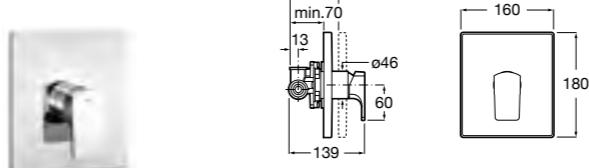

Escuadra Built-in mixers

NEW

Built-in mixer (1 outlet)

Ref. 5A2B01C00
£278.49 (€334.19)

RocaBox is required for installation with built-in mixer. See page 153.