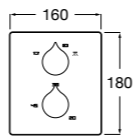

Insignia / Ceramic disc cartridge

NEW

Built-in mixers

Built-in mixer with 1 outlet
Ref. 5A2B3AC00
£267.80 (€321.36)

RocaBox is required for installation with built-in mixer.

Built-in mixer with 2 outlets
Ref. 5A0B3AC00
£288.40 (€346.08)

RocaBox is required for installation with built-in mixer.

Built-in thermostatic mixers

Built-in thermostatic mixer with 1 outlet
Ref. 5A2C3AC00
£451.50 (€541.80)

RocaBox is required for installation with built-in mixer.

Built-in thermostatic mixer with 2 outlets
Ref. 5A0C3AC00
£483.75 (€580.50)

RocaBox is required for installation with built-in mixer.

RocaBox Shower valve housing

RocaBox, concealed shower valve housing for installation

Ref. 525869403
£89.90 (€107.88)

INSIGNIA