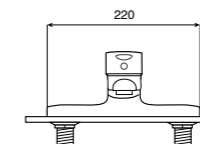

Deck-mounted mixers

Deck-mounted bath filler
Ref. 5A1996C00
£253.54 (£304.25)