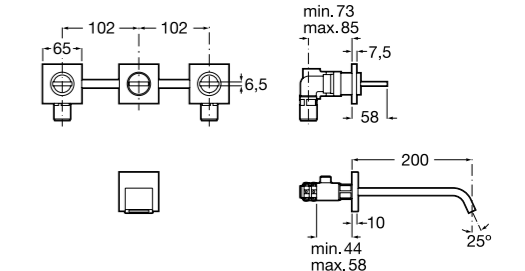

Built-in mixers

Built-in mixer (2 outlets) with bath spout

Ref. 5A0832C0N
£396.06 (€475.27)