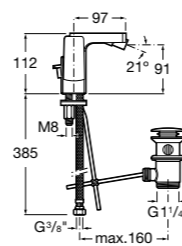

Bidet mixers

Monobloc bidet mixer with 8 l/min flow limiter, swivel flow regulator, pop-up waste and 3/8" flexible supply hoses
Ref. 5A6001C00
£281.20 (€337.44)

Monobloc bidet mixer with side handle, 8 l/min flow limiter, swivel flow regulator, pop-up waste and 3/8" flexible supply hoses
Ref. 5A6301C00
£393.95 (€472.75)