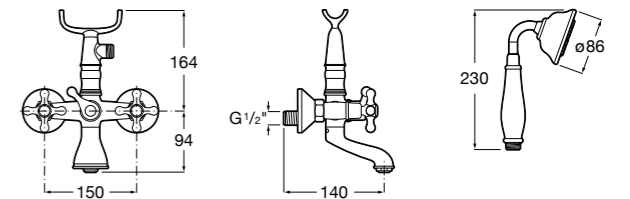

N

Carmen twin-lever wall-mounted shower mixer with 1.5m flexible shower hose, handset and bracket. 1/2" water connection.

Ref. 5A204BC00
£330.03 (€396.04)