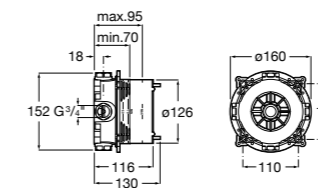

Easy Fix Kit