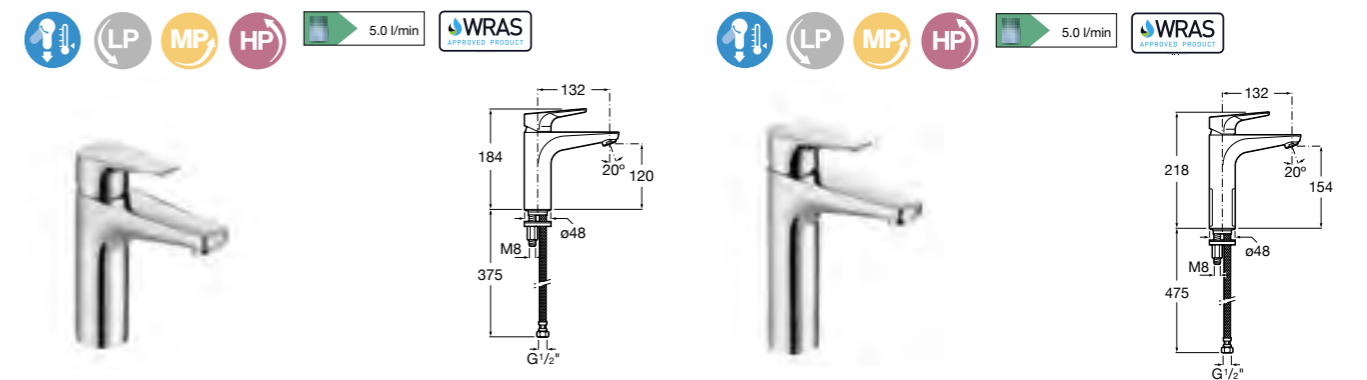

Medium height monobloc basin mixer with smooth body, 5 l/min flow limiter, aerator and 1/2" flexible supply hoses
Ref. 5A3990C0R
£175.59 (€210.71)

Medium plus height monobloc basin mixer with smooth body, 5 l/min flow limiter, aerator and 1/2" flexible supply hoses
Ref. 5A3D90C0R
£186.92 (€224.31)

Due to the cold start system, the handle of these products turns 110° to the left only so may not be compatible with basins where the taphole is situated in the back right corner.