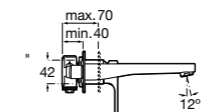

- Basin mixers
- Bidet mixers
- Wall-mounted mixers
- Built-in mixers
- Deck-mounted mixers

NEW

Escuadra

With its contemporary single lever design, Escuadra will make a stylish impression in any bathroom and is simple to operate thanks to a built-in ceramic disc cartridge. The collection includes a complete range of brassware, from a choice of basin mixers and a bidet mixer, through to various bath and shower mixers.

Escuadra / Ceramic disc cartridge **NEW**

5 litres/min
SoftTurn®
EverShine®
Cold Start

Basin mixers

Monobloc basin mixer with 5 l/min flow limiter and 1/2" flexible supply hoses

Ref. 5A3220C0N
£160.00 (€192.00)

Recommended:
Standard press down waste

Ref. D50010005
£16.37 (€19.64)

Extended monobloc basin mixer with 5 l/min flow limiter and 1/2" flexible supply hoses

Ref. 5A3720C0N
£250.00 (€300.00)

Recommended:
Standard press down waste

Ref. D50010005
£16.37 (€19.64)

Wall-mounted basin mixer

Wall-mounted basin mixer
Ref. 5A3L20C00
£432.60 (€519.12)

RocaBox

RocaBox is required for installation with wall-mounted basin mixer
Ref. 525220603
£96.76 (€116.11)