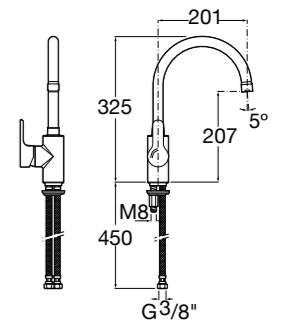

Kitchen mixer