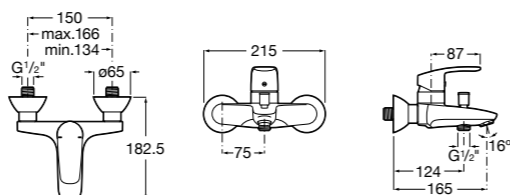

Easy Fix Kit (for installing bar shower valve to pipework)

Ref. D50010022
£32.50 (£39.00)

Dimensions in mm. Available in Chrome. Flow rates provided are tested at 3 bar pressure. The prices shown are recommended retail prices excluding VAT (including VAT is shown in brackets)