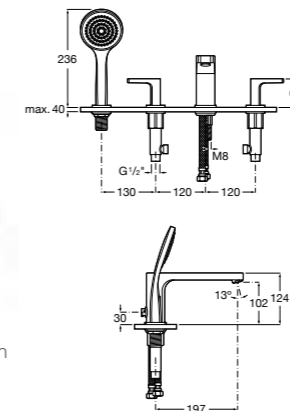

Deck-mounted mixers

Deck-mounted 4-hole bath-shower mixer with handset and bath spout

Ref. 5A0901C00
£382.15 (€458.58)