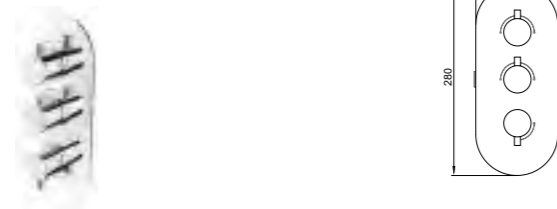

Tajo-T Built-in thermostatic mixers

NEW

Built-in thermostatic mixer (3 outlets)
Brass plate with 1/4 turn handle design

Ref. D50010025
£695.25 (€834.30)