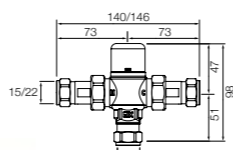

Electronic basin mixers

Loft Electronic basin mixers

Electronic monobloc basin mixer (single water supply) with flexible supply hose and integrated spout sensor, powered by 4 AA alkaline batteries.

Ref. 5A4243C00
£339.86 (€407.83)

To achieve a preset water temperature, a thermostatic mixing valve (TMV) is required to mix the hot and cold water supplies

Electronic monobloc basin mixer (single water supply) with flexible supply hose and integrated spout sensor, includes power supply.

Ref. 5A4343C00
£373.85 (€448.62)

Optional: Thermostatic mixing valve (TMV)

Ref. 001224567
£91.90 (€110.28)

Note: To achieve a pre-set water temperature, a thermostatic mixing valve is required to mix the hot and cold water supplies. WRAS approval is only applicable to the thermostatic mixing valve.

Extended electronic monobloc basin mixer (single water supply) with flexible supply hose and integrated spout sensor, powered by 4 AA alkaline batteries.

Ref. 5A3143C00
£362.52 (€435.02)

To achieve a preset water temperature, a thermostatic mixing valve (TMV) is required to mix the hot and cold water supplies

Extended electronic monobloc basin mixer (single water supply) with flexible supply hose and integrated spout sensor, includes power supply

Ref. 5A3943C00
£396.51 (€475.81)

Optional: Thermostatic mixing valve (TMV)

Ref. 001224567
£91.90 (€110.28)

Note: To achieve a pre-set water temperature, a thermostatic mixing valve is required to mix the hot and cold water supplies. WRAS approval is only applicable to the thermostatic mixing valve.

Wall-mounted electronic basin mixer with flexible supply hose and integrated spout sensor, powered by 4 AA alkaline batteries.

Ref. 5A5643C00
£379.51 (€455.42)