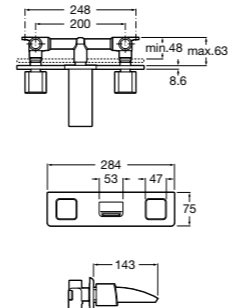

Wall-mounted single-lever basin mixer with 8 l/min flow limiter (excludes waste)

Ref. 5A4750C00
£332.70 (€399.24)

Recommended:
Standard press down waste

Ref. D50010005
£16.37 (€19.64)

Wall-mounted 3 hole dual-control basin mixer with 8 l/min flow limiter (excludes waste)

Ref. 5A4550C00
£395.56 (€474.67)

Recommended:
Standard press down waste

Ref. D50010005
£16.37 (€19.64)

Bidet mixers

Monobloc bidet mixer with 6 l/min flow limiter, swivel flow regulator, retractable chain and 3/8" flexible supply hoses (excludes waste)

Ref. 5A6150C00
£274.30 (€329.16)

Recommended:
Standard press down waste

Ref. D50010005
£16.37 (€19.64)

Monobloc bidet mixer with 6 l/min flow limiter, swivel flow regulator, pop-up waste and 3/8" flexible supply hoses

Ref. 5A6050C00
£314.85 (€377.82)