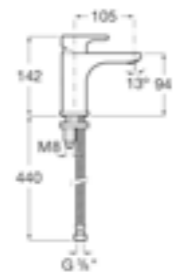

L20 / Ceramic disc cartridge

Basin mixers

Monobloc basin mixer with retractable chain connector, aerator, 5 l/min flow limiter and 3/8" flexible supply hoses

Ref. 5A3J09C00
£93.74 (€112.49)

Due to the cold start system, the handle of these products turns 110° to the left only so may not be compatible with basins where the taphole is situated in the back right corner.