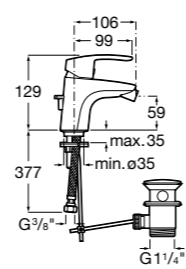

Monodin-N / Ceramic disc cartridge

Bidet mixers

Monobloc bidet mixer with 5 l/min flow limiter, swivel flow regulator, retractable chain and 3/8" flexible supply hoses

Ref. 5A6198C00
£172.21 (£206.65)