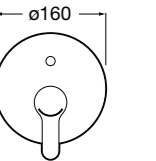

Built-in mixers

Monodin-N Built-in mixers

Atlas Built-in mixers

Rocabox is required for installation with built-in mixer.

Rocabox is required for installation with built-in mixer.

Dimensions in mm. Available in Chrome. Flow rates provided are tested at 3 bar pressure. The prices shown are recommended retail prices excluding VAT (including VAT is shown in brackets)

Malva Built-in mixers

NEW

Built-in mixer (1 outlet)
Ref. 5A223BC00
£135.00 (£162.00)

Rocabox is required for installation with built-in mixer.

L20 Built-in mixers

RocaBox Shower valve housing

NEW New product

Dimensions in mm. Available in Chrome. Flow rates provided are tested at 3 bar pressure. The prices shown are recommended retail prices excluding VAT (including VAT is shown in brackets)