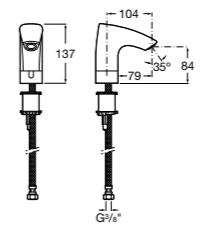

Electronic monobloc basin mixer (single water supply) with flexible supply hose.
Mains operated at 230 V. Includes power supply

Ref. 5A5702C00
£634.41 (€761.29)

Recommended: Standard press down waste - **Ref. D50010005 £15.89 (€19.07)**

A thermostatic mixing valve is recommended