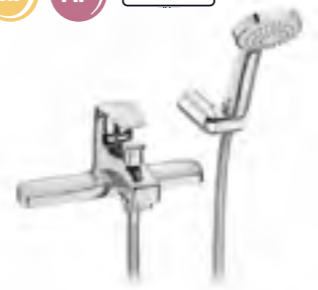

Deck-mounted bath-shower mixer with 1.7m flexible shower hose, handset and wall bracket
Ref. 5A1807C00
£253.20 (€303.85)