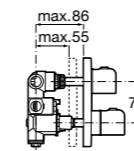

1 / T-500 Built-in thermostatic mixer with 2 outlets

Built-in thermostatic mixer with 2 outlets (No additional stopcocks are required)

Ref. 5A2A18C00
£289.29 (£347.14)