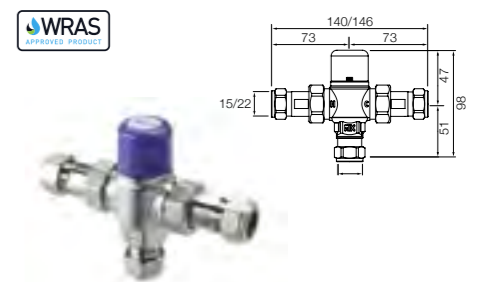

Optional: Thermostatic mixing valve (TMV)

Ref. 001224567
£91.90 (€110.28)

Note: To achieve a pre-set water temperature, a thermostatic mixing valve is required to mix the hot and cold water supplies. WRAS approval is only applicable to the thermostatic mixing valve.

Electronic monobloc basin mixer with temperature control and 3/8" flexible supply hose. Powered by 4 AA alkaline batteries (1.5V LRG)

Ref. 5A5301C00
£584.13 (€700.96)