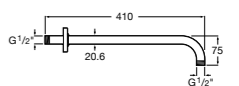

5 / Shower wall fixing arm and shower hose outlet

Wall shower arm for RainSense and RainDream shower heads 400mm with 1/2" water connection

Ref. 5B0250C00
£38.89 (€46.67)