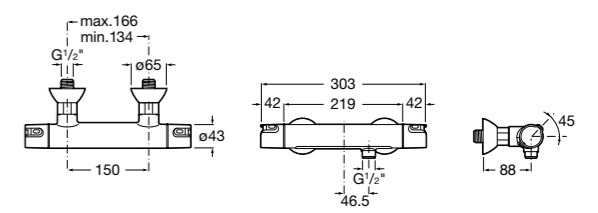

Wall-mounted mixers

Lanta Wall-mounted mixers

Wall-mounted shower mixer with 1.5m flexible shower hose, Sensum round 130mm, 4 function handset and swivel wall bracket

Ref. 5A2011C00
£254.89 (£305.87)

Easy Fix Kit (for installing bar shower valve to pipework)

Ref. D50010022
£32.50 (£39.00)

Wall-mounted bath-shower mixer with diverter, 1.7m flexible shower hose, Sensum round 130mm, 4 function handset and swivel wall bracket

Ref. 5A0111C00
£294.55 (£353.46)

Easy Fix Kit (for installing bar shower valve to pipework)

Ref. D50010022
£32.50 (£39.00)

T-500 Wall-mounted mixers

NEW

Wall-mounted thermostatic shower mixer (no kit) and 1/2" water connection

Ref. 5A1318C00
£226.05 (£271.26)

Please see page 141 for recommended shower accessories

Easy Fix Kit (for installing bar shower valve to pipework)

Ref. D50010022
£32.50 (£39.00)

Wall-mounted thermostatic bath-shower mixer with diverter (no kit) and 1/2" water connection.

Ref. 5A1118C00
£262.37 (£314.85)

Please see page 141 for recommended shower accessories

Easy Fix Kit (for installing bar shower valve to pipework)

Ref. D50010022
£32.50 (£39.00)

Pillars (allows bath-shower mixers to be deck-mounted)

Ref. D50010009
£56.33 (£67.60)

Naia Wall-mounted mixers

Wall-mounted bath-shower mixer (no kit).

Ref. 5A2196C00
£215.79 (£258.94)

Please see page 141 for recommended shower accessories

Wall-mounted bath-shower mixer (no kit).

Ref. 5A0296C00
£242.76 (£291.31)

Please see page 141 for recommended shower accessories

Pillars (allows bath-shower mixers to be deck-mounted)

Ref. D50010009
£56.33 (£67.60)