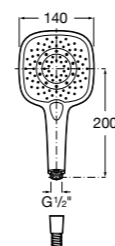

Plenum Square

140mm diameter. 1/2" water connection.
Chrome with 3 functions:
Rain, Pulse and Aquair
Ref. 5B1110C00
£45.32 (£54.38)

140mm diameter. 1/2" water connection.
Chrome and White with 3 functions:
Rain, Pulse and Aquair
Ref. 5B1110CB0
£45.32 (£54.38)