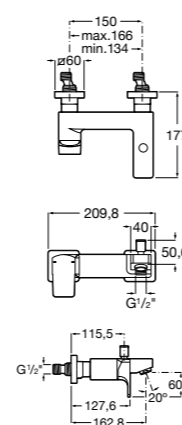

Wall-mounted bath-shower mixer (Excluding kit)
Ref. 5A0D01C00
£367.18 (€440.62)

NEW

NEW New product

Dimensions in mm. Available in Chrome. Flow rates provided are tested at 3 bar pressure. The prices shown are recommended retail prices excluding VAT (including VAT is shown in brackets)