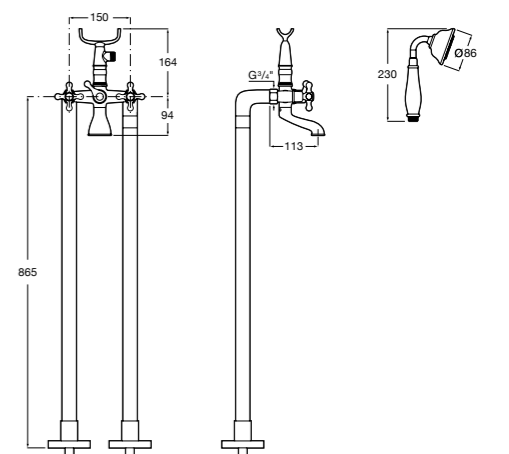

Ref. 5A014BC00
£350.97 (€421.17)

Bidet mixer

Twin-lever bidet mixer with press down waste and 3/8" flexible supply hoses

Ref. 5A6A4BC00
£227.12 (€272.54)

Floorstanding bath-shower mixer

Floorstanding bath-shower mixer with 1.7m flexible shower hose, handset and bracket. 1/2" water connection.