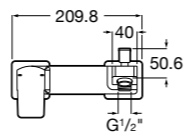

Wall-mounted mixers

T-1000 Round Wall-mounted mixers

Wall-mounted thermostatic bath-shower mixer with diverter-flow regulator, Stella 80/3 handset, 1.7m flexible hose, swivel wall bracket and 1/2" water connection

Ref. 5A1109C00
£373.74 (£448.48)

Shower box for wall-mounted thermostatic bath-shower mixer. Includes 5A1109C00 plus standard rail kit

Ref. 057520C00
£411.57 (£493.88)

Easy Fix Kit (for installing bar shower valve to pipework)

Ref. D50010022
£32.50 (£39.00)

Wall-mounted thermostatic shower mixer with Stella 80/3 handset, 1.5m flexible hose, swivel wall bracket and 1/2" water connection

Ref. 5A1309C00
£324.72 (£389.66)

Shower box wall-mounted thermostatic shower mixer. Includes 5A1309C00 plus standard rail kit

Ref. 057510C00
£362.56 (£435.07)

Easy Fix Kit (for installing bar shower valve to pipework)

Ref. D50010022
£32.50 (£39.00)

Escuadra Wall-mounted mixers

NEW

Wall-mounted shower mixer (no kit)

Ref. 5A2D01C00
£272.08 (£326.50)

Please see page 141 for recommended shower accessories

Wall-mounted bath-shower mixer (no kit)

Ref. 5A0D01C00
£367.18 (£440.62)

Please see page 141 for recommended shower accessories

L90 Wall-mounted mixers

Wall-mounted shower mixer (no kit)

Ref. 5A2D01C00
£272.08 (£326.50)

Please see page 141 for recommended shower accessories

Wall-mounted bath-shower mixer (no kit)

Ref. 5A0D01C00
£367.18 (£440.62)

Please see page 141 for recommended shower accessories