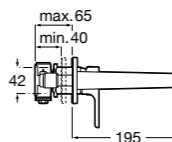

L20 / Ceramic disc cartridge

Basin mixers

Monobloc basin mixer with retractable chain connector, aerator, 5 l/min flow limiter and 3/8" flexible supply hoses

Ref. 5A3J09C00
£93.74 (€112.49)

Due to the cold start system, the handle of these products turns 110° to the left only so may not be compatible with basins where the taphole is situated in the back right corner.

Monobloc basin mixer with 5 l/min flow limiter, smooth body, 1/2" flexible supply hoses and flow straightener

Ref. 5A3209C0R
£93.74 (€112.49)

Recommended:
Standard press down waste
Ref. D50010005
£16.37 (€19.64)

Monobloc basin mixer with 5 l/min flow limiter, aerator, pop-up waste and 3/8" flexible supply hoses

Ref. 5A3I09C00
£103.25 (€123.90)

Due to the cold start system, the handle of these products turns 110° to the left only so may not be compatible with basins where the taphole is situated in the back right corner.

Medium height monobloc basin mixer with smooth body, aerator, 5 l/min flow limiter and 3/8" flexible supply hoses

Ref. 5A3B09C00
£122.50 (€147.00)

Recommended:
Standard press down waste
Ref. D50010005
£16.37 (€19.64)

Extended monobloc basin mixer with 5 l/min flow limiter, aerator, pop-up waste and 3/8" flexible supply hoses

Ref. 5A3C09C00
£241.25 (€289.50)

Due to the cold start system, the handle of these products turns 110° to the left only so may not be compatible with basins where the taphole is situated in the back right corner.

Dimensions in mm. Available in Chrome. Flow rates provided are tested at 3 bar pressure
The prices shown are recommended retail prices excluding VAT (including VAT is shown in brackets)

Wall mounted Basin mixer

Wall mounted basin mixer

Ref. 5A3L09C00
£272.95 (€327.54)

RocaBox

RocaBox is required for installation with wall-mounted basin mixer