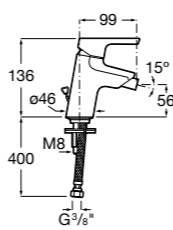

Monobloc bidet mixer with swivel flow regulator, retractable chain, 8 litre/min flow limiter and 3/8" flexible supply hoses

Ref. 5A613BC00
£135.00 (€162.00)

NEW New product

Dimensions in mm. Available in Chrome. Flow rates provided are tested at 3 bar pressure
The prices shown are recommended retail prices excluding VAT (including VAT is shown in brackets)