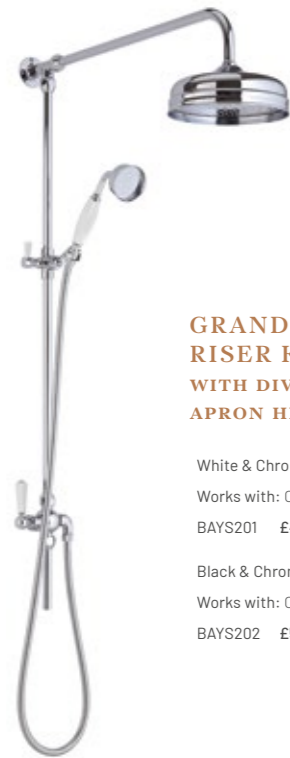

Black & Chrome
BAYS403 £516.93 €609.98

White & Chrome
BAYS103 £516.93 €609.98

**TWO OUTLET
CONCEALED VALVE
WITH DIVERTER**

Black & Chrome
BAYS404 £406.15 €479.26

White & Chrome
BAYS104 £406.15 €479.26

**THREE OUTLET
CONCEALED VALVE
WITH DIVERTER**

Black & Chrome
BAYS405 £516.93 €609.98

White & Chrome
BAYS105 £516.93 €609.98

SHOWERS

Exposed Shower Valve Kits

**RIGID RISER KIT
WITH 6" SELF CLEANING HEAD**

Chrome
Works with: Exposed Valve
BAYS205 £244.92 €289.01

**PLAIN RIGID
RISER KIT
WITH 5" APRON HEAD**

Chrome
Works with: Exposed Valve
BAYS210 £244.92 €289.01

**LUXURY RIGID
RISER KIT
WITH SLIDER RAIL AND 8" APRON**

Chrome
Works with: Two Outlet Exposed Valve
BAYS209 £367.99 €434.24

**SLIDER
RAIL KIT**

White & Chrome
Works with: Concealed Valve
BAYS203 £190.77 €225.11

Black & Chrome
Works with: Concealed Valve
BAYS204 £258.46 €304.98

CONCEALED SHOWER VALVE KITS

**GRAND RIGID
RISER KIT
WITH DIVERTER, 8" FIXED
APRON HEAD AND HANDSET**