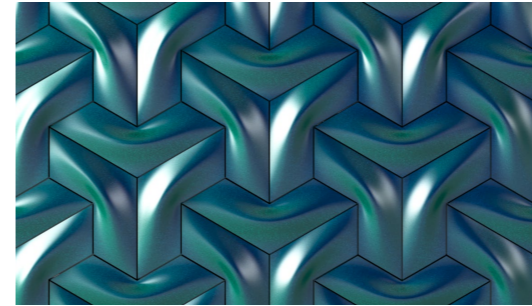

Finishes . Acabados

To create a collection is to give a unique character to the designs, is to give each piece an infinite number of expressions, of tactile and visual perceptions, that transmit, that are capable of generating memorable moments, in short, that make us live, because in the end it is about this, to live feeling, to enjoy the character.

Crear una colección es dotar de carácter único a los diseños, es dar a cada pieza un número infinito de expresiones, de percepciones táctiles y visuales, que transmitan, que sean capaces de generar momentos memorables, en definitiva, que nos hagan vivir, porque al final se trata de esto, de vivir sintiendo, de disfrutar del carácter.

Chamaleon