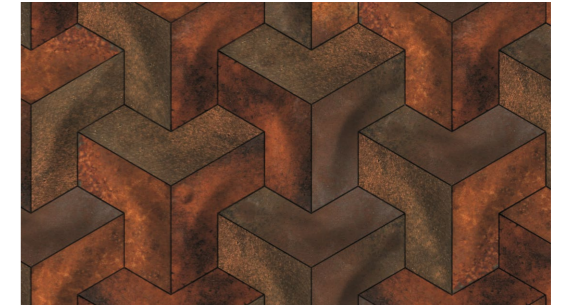

Finishes . Acabados

To create a collection is to give a unique character to the designs, is to give each piece an infinite number of expressions, of tactile and visual perceptions, that transmit, that are capable of generating memorable moments, in short, that make us live, because in the end it is about this, to live feeling, to enjoy the character.

Crear una colección es dotar de carácter único a los diseños, es dar a cada pieza un número infinito de expresiones, de percepciones táctiles y visuales, que transmitan, que sean capaces de generar momentos memorables, en definitiva, que nos hagan vivir, porque al final se trata de esto, de vivir sintiendo, de disfrutar del carácter.

Oxide