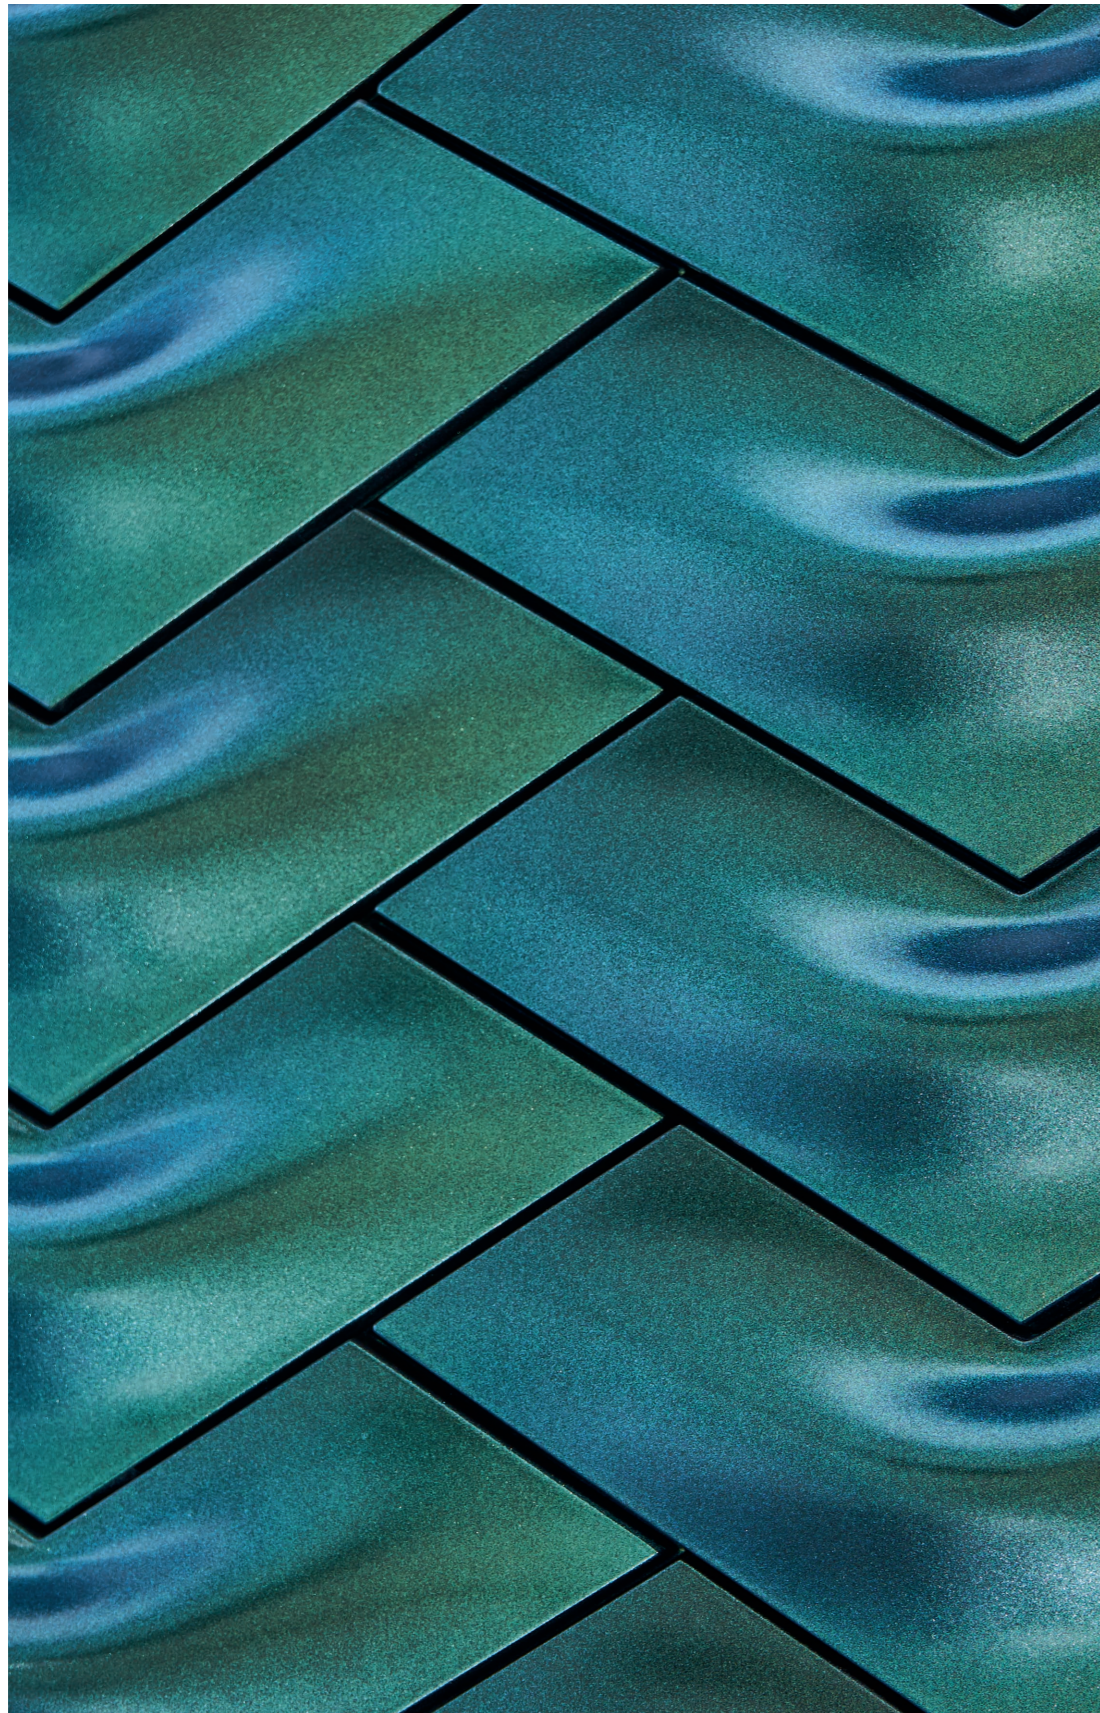

Arrow Full Color CB38- CB14- CB17-CB18 Matte

Arrow Full Color CB38- CB14- CB17-CB18 Matte

Arrow Full Color CB38 Matte + Metallic Gold "Wood"

Arrow Full Color CB 47 Matte

Arrow Chamaleon CH1

Arrow Chamaleon CH2