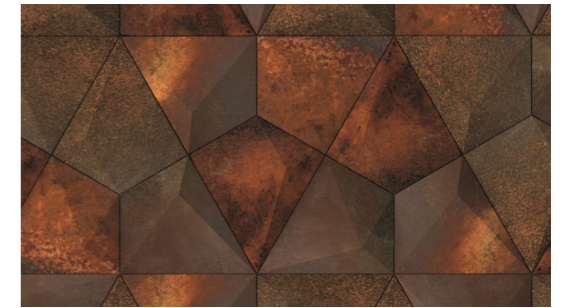

Finishes . Acabados

To create a collection is to give a unique character to the designs, is to give each piece an infinite number of expressions, of tactile and visual perceptions, that transmit, that are capable of generating memorable moments, in short, that make us live, because in the end it is about this, to live feeling, to enjoy the character.

Crear una colección es dotar de carácter único a los diseños, es dar a cada pieza un número infinito de expresiones, de percepciones táctiles y visuales, que transmitan, que sean capaces de generar momentos memorables, en definitiva, que nos hagan vivir, porque al final se trata de esto, de vivir sintiendo, de disfrutar del carácter.

Oxide