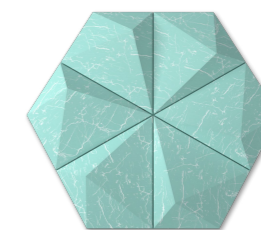

## Marble Stone Colours / Colores Marble Stone

Images in matte finish

MA1 Black Gold

MA2 Black White

MA3 White Gold

MA4 White Black

MA5 Palo White

MA6 Pink White

MA7 Mar White

MA8 Malva White

MA9 Yellow White

MA10 Blue Gold