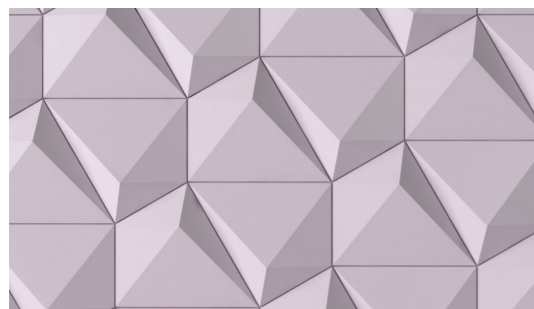

Full Color Matte