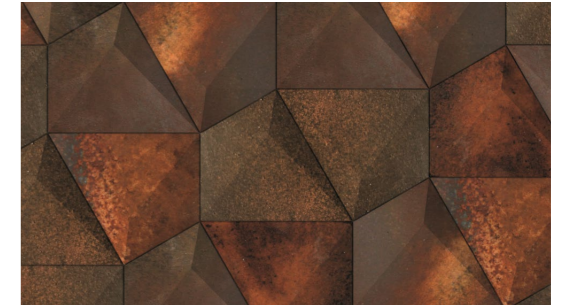

Finishes . Acabados

To create a collection is to give a unique character to the designs, is to give each piece an infinite number of expressions, of tactile and visual perceptions, that transmit, that are capable of generating memorable moments, in short, that make us live, because in the end it is about this, to live feeling, to enjoy the character.

Crear una colección es dotar de carácter único a los diseños, es dar a cada pieza un número infinito de expresiones, de percepciones táctiles y visuales, que transmitan, que sean capaces de generar momentos memorables, en definitiva, que nos hagan vivir, porque al final se trata de esto, de vivir sintiendo, de disfrutar del carácter.

Oxide