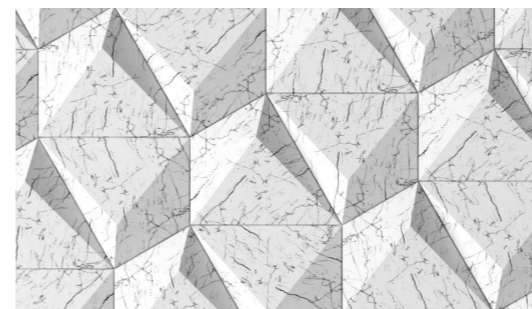

MarbleStone Matte