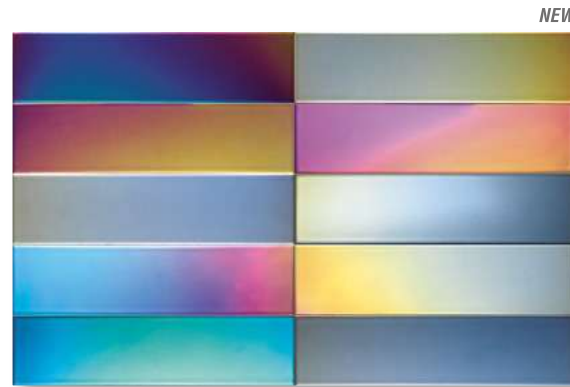

187834 Crackle Camelia
187830 Crackle Decor Camelia
187755 Lavabo Heller Duo

187779 Losanga Nacar

187780 Crackle Decor Metal

FLAT DELUXE

PASTA BLANCA / WHITE BODY

NEW

188213 Flat Iris Satin
7,5×30 cm./3"×11.8" D153