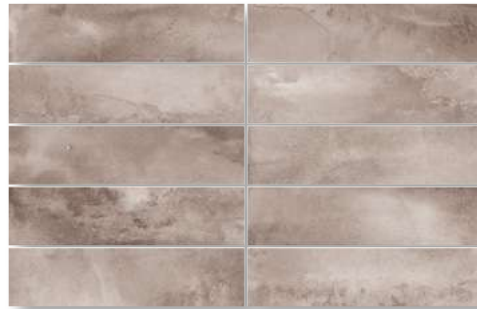

ABSTRACT

PASTA BLANCA / WHITE BODY