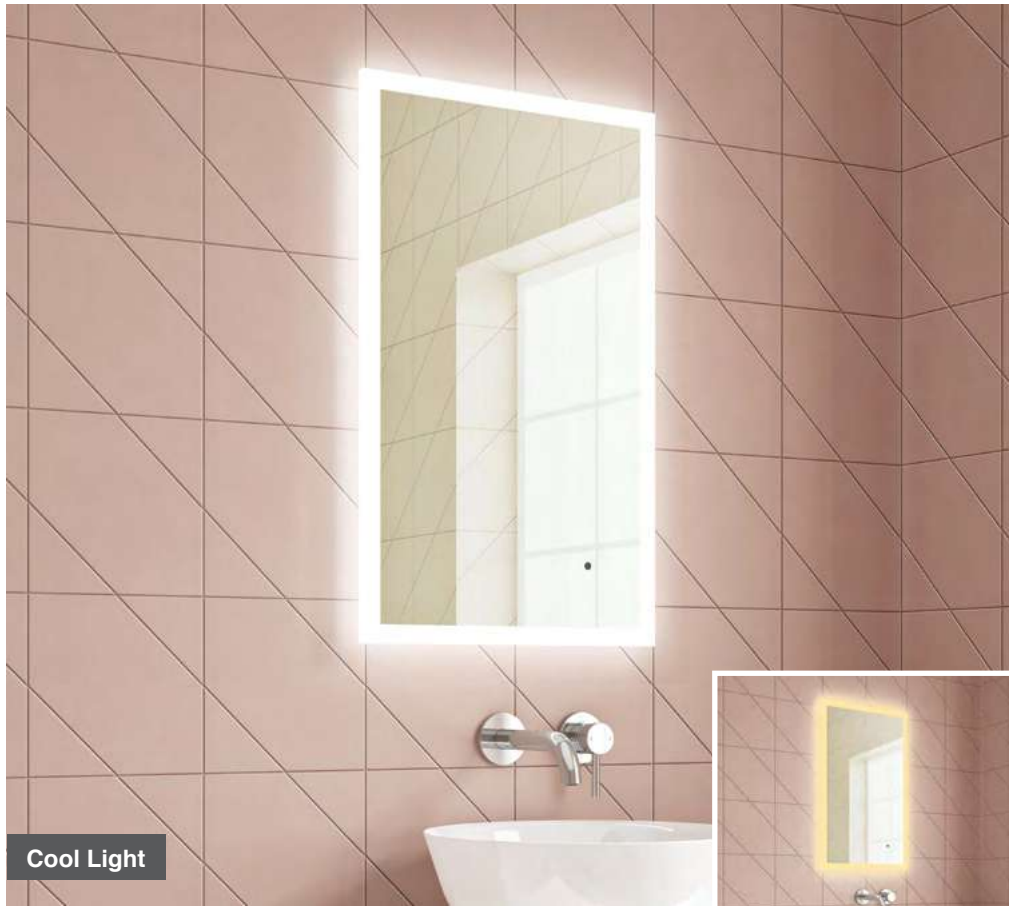

LED Mirrors

Cool Light