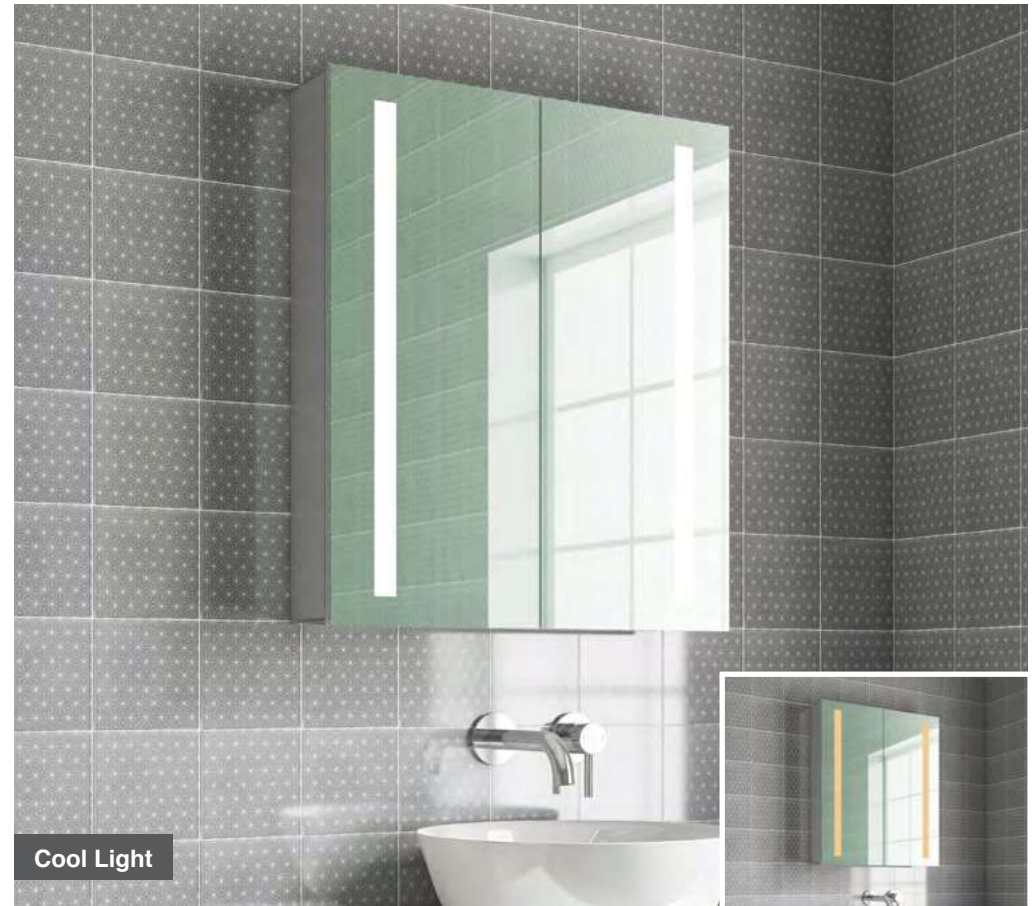

Cool Light

Warm Light

Annie 60

H 700 x W 600 x D 130mm

MLCAANN60

€576

Features

- LED Aluminium Mirror Cabinet
- Multi Functional Infrared Sensor Controls Light from Cool - Warm & Brightness with Memory Function
- Soft Close Hinge Doors
- 2 Adjustable Shelves
- Charging Socket
- IP44