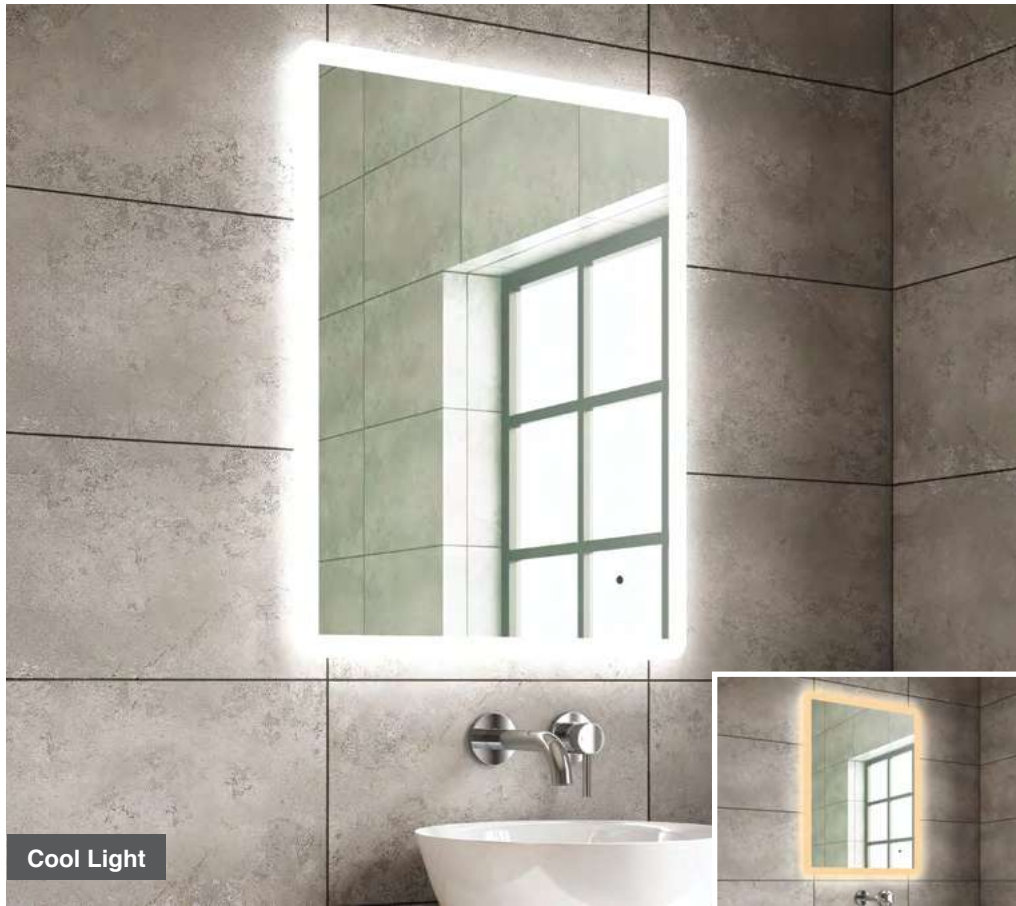

LED Mirrors

Cool Light

Warm Light

Lyle 60

H 800 x W 600 x D 30mm

MLMILYL60

€382

Features

- LED Slimline Mirror
- Multi Functional Contactless Sensor Controls Light from Cool - Warm & Brightness with Memory Function
- Ambient Lighting
- Landscape or Portrait
- Heated Demister Pad
- IP44