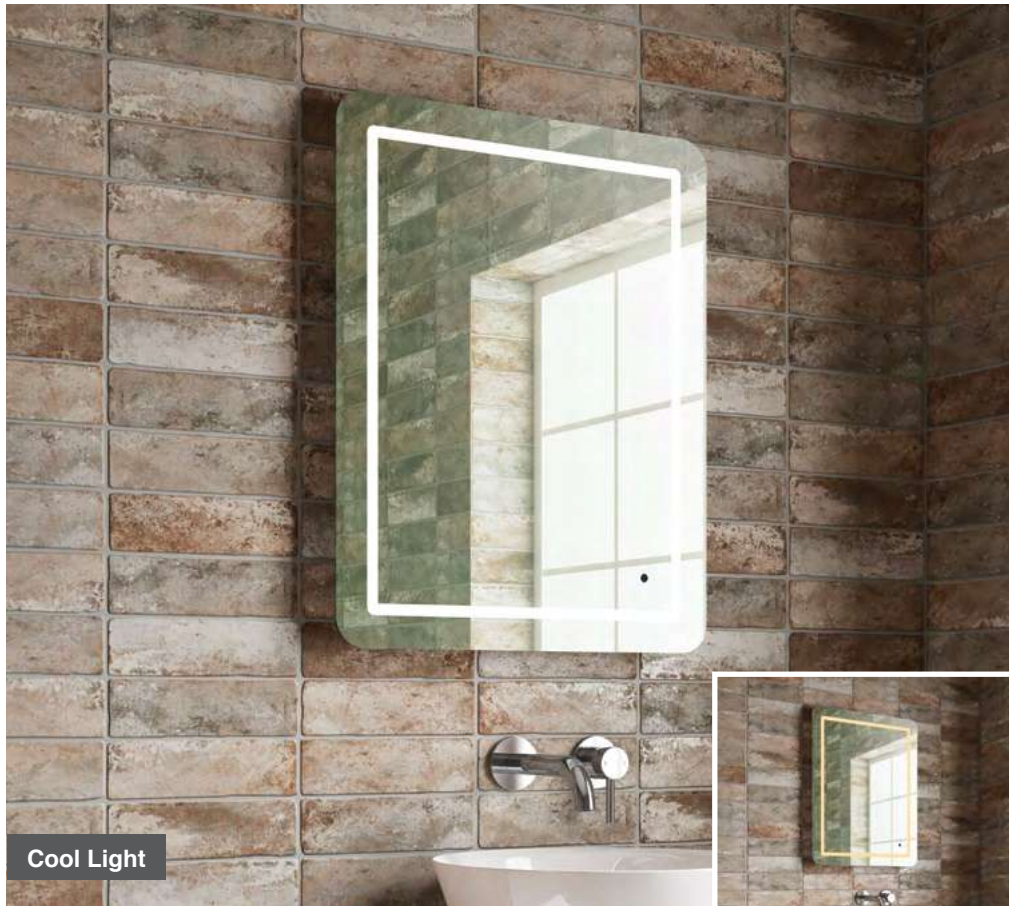

LED Mirrors

Iris 55

H 700 x W 550 x D 40mm

MLMIIRI55 €310

Features

- LED Mirror
- Multi Functional Contactless Sensor Controls Light from Cool - Warm & Brightness with Memory Function
- Landscape or Portrait
- Heated Demister Pad
- IP44