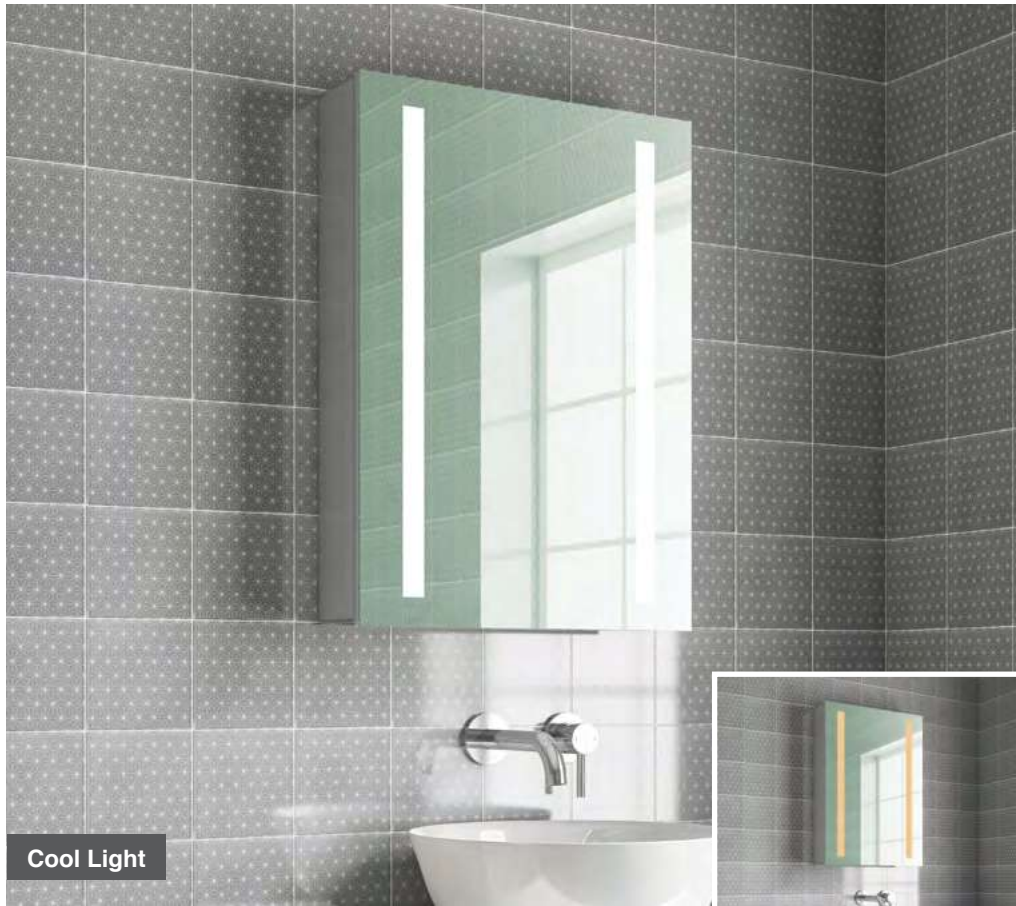

LED Mirror Cabinets

Cool Light

Warm Light

Annie 50

H 700 x W 500 x D 130mm

MLCAANN50

€517

Features

- LED Aluminium Mirror Cabinet
- Multi Functional Infrared Sensor Controls Light from Cool - Warm & Brightness with Memory Function
- Soft Close Left Hand Hinge Door
- 2 Adjustable Shelves
- Charging Socket
- IP44