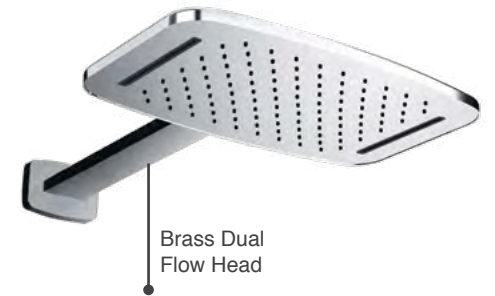

Desire Series

Shower Kit 15

- Desire Round Triple 3 Outlet Thermostatic Concealed Valve
- Desire Round Wall Outlet & Handset Holder Kit 1
- Desire Brass Dual Flow Shower Head 1

SHOKIT15 €1,261

P 1.0

Shower Kit 16

- Desire Round Triple 3 Outlet Thermostatic Concealed Valve
- Desire Sliding Rail Kit 5
- Desire Brass Dual Flow Shower Head 1
- Desire Round Wall Outlet

SHOKIT16 €1,363

P 1.0

Shower Kit 17

- Desire Square Triple 3 Outlet Thermostatic Concealed Valve
- Desire Square Wall Outlet & Handset Holder Kit 2
- Desire Brass Dual Flow Shower Head 3

SHOKIT17 €1,234

P 1.0