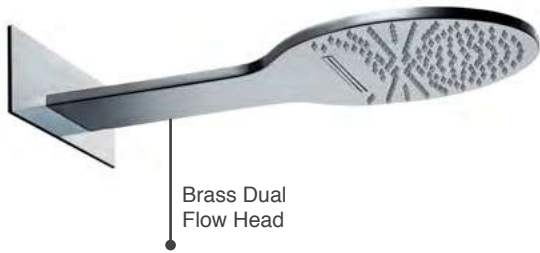

Desire Series

Shower Kit 15

- Desire Round Triple 3 Outlet Thermostatic Concealed Valve
- Desire Round Wall Outlet & Handset Holder Kit 1
- Desire Brass Dual Flow Shower Head 1

SHOKIT15 €1,261

P 1.0

Shower Kit 16

- Desire Round Triple 3 Outlet Thermostatic Concealed Valve
- Desire Sliding Rail Kit 5
- Desire Brass Dual Flow Shower Head 1
- Desire Round Wall Outlet

SHOKIT16 €1,363

P 1.0

Shower Kit 17

- Desire Square Triple 3 Outlet Thermostatic Concealed Valve
- Desire Square Wall Outlet & Handset Holder Kit 2
- Desire Brass Dual Flow Shower Head 3

SHOKIT17 €1,234

P 1.0