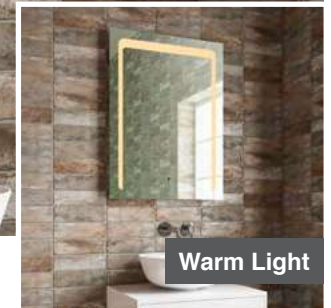

LED Mirrors

Jade 50

H 700 x W 500 x D 50mm

MLMIJAD50 €352

IP44

Features

- LED Mirror
- Multi Functional Contactless Sensor Controls Light from Cool - Warm & Brightness with Memory Function
- Ambient Downlight
- Portrait
- Heated Demister Pad
- Charging Socket
- IP44