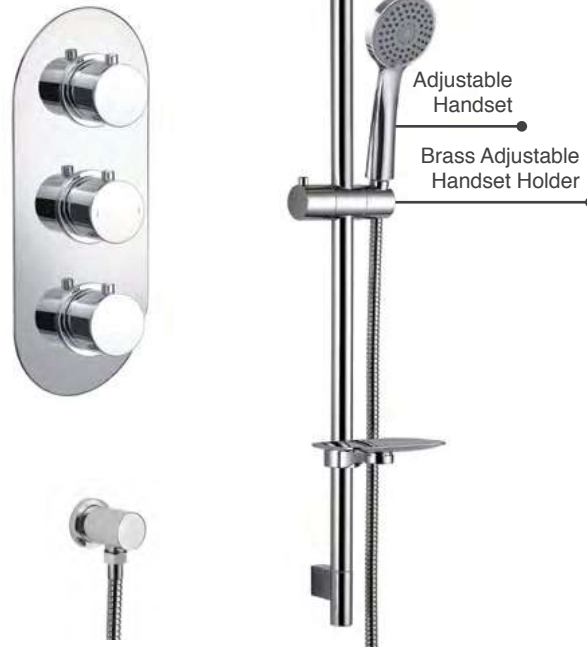

Desire Series

Shower Kit 15

- Desire Round Triple 3 Outlet Thermostatic Concealed Valve
- Desire Round Wall Outlet & Handset Holder Kit 1
- Desire Brass Dual Flow Shower Head 1

SHOKIT15 €1,261

P 1.0

Shower Kit 16

- Desire Round Triple 3 Outlet Thermostatic Concealed Valve
- Desire Sliding Rail Kit 5
- Desire Brass Dual Flow Shower Head 1
- Desire Round Wall Outlet

SHOKIT16 €1,363

P 1.0

Shower Kit 17

- Desire Square Triple 3 Outlet Thermostatic Concealed Valve
- Desire Square Wall Outlet & Handset Holder Kit 2
- Desire Brass Dual Flow Shower Head 3

SHOKIT17 €1,234

P 1.0