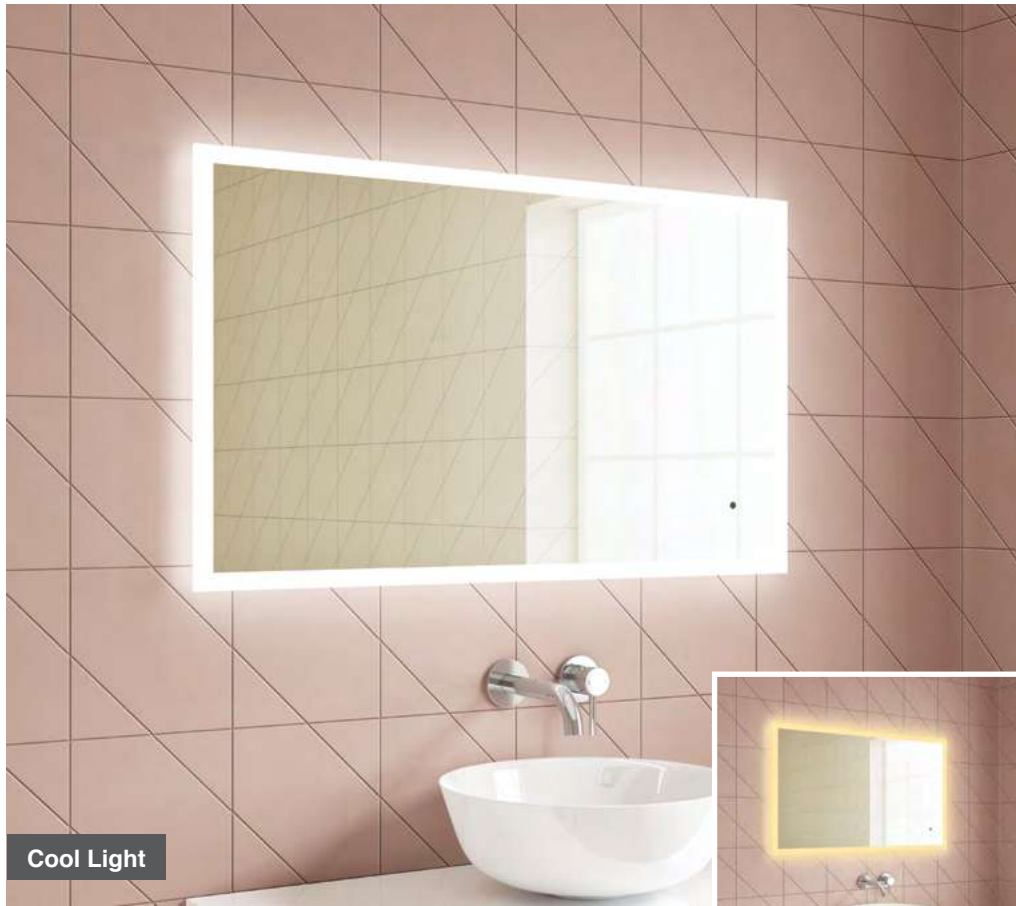

LED Mirrors

Darcy 100

H 600 x W 1000 x D 30mm

MLMIDAR100

€488

Features

- LED Slimline Mirror
- Multi Functional Contactless Sensor Controls Light from Cool - Warm & Brightness with Memory Function
- Ambient Lighting
- Landscape or Portrait
- Heated Demister Pad
- IP44