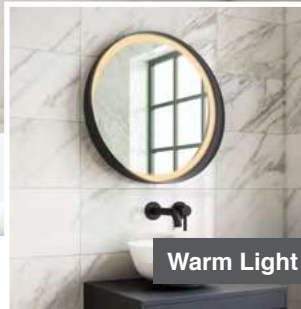

Warm Light

Cian 60

H 600 x W 600 x D 110mm

MLMICIA60 €399

Features

- Black Framed LED Mirror with Shelf
- Multi Functional Contactless Sensor Controls Light from Cool - Warm & Brightness with Memory Function
- Heated Demister Pad
- IP44