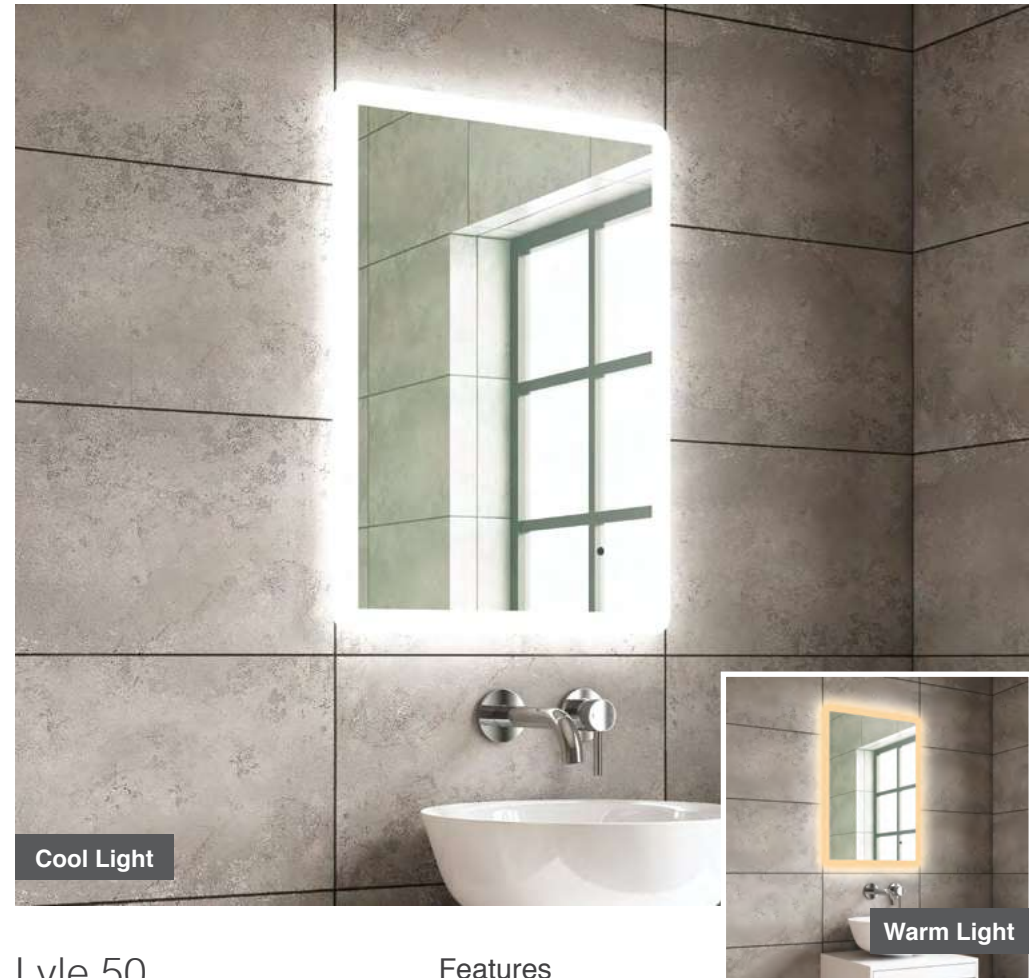

Zara 100

H 600 x W 1000 x D 40mm

MLMIZAR100

€411

Features

- LED Mirror
- Multi Functional Contactless Sensor Controls Light from Cool - Warm & Brightness with Memory Function
- Landscape or Portrait
- Heated Demister Pad
- IP44

LED Mirrors

Lyle 45

H 800 x W 450 x D 30mm

MLMILYL45 €352

Features

- LED Slimline Mirror
- Multi Functional Contactless Sensor Controls Light from Cool - Warm & Brightness with Memory Function
- Ambient Lighting
- Landscape or Portrait
- Heated Demister Pad
- IP44

Lyle 50

H 700 x W 500 x D 30mm

MLMILYL50 €352

Features

- LED Slimline Mirror
- Multi Functional Contactless Sensor Controls Light from Cool - Warm & Brightness with Memory Function
- Ambient Lighting
- Landscape or Portrait
- Heated Demister Pad
- IP44