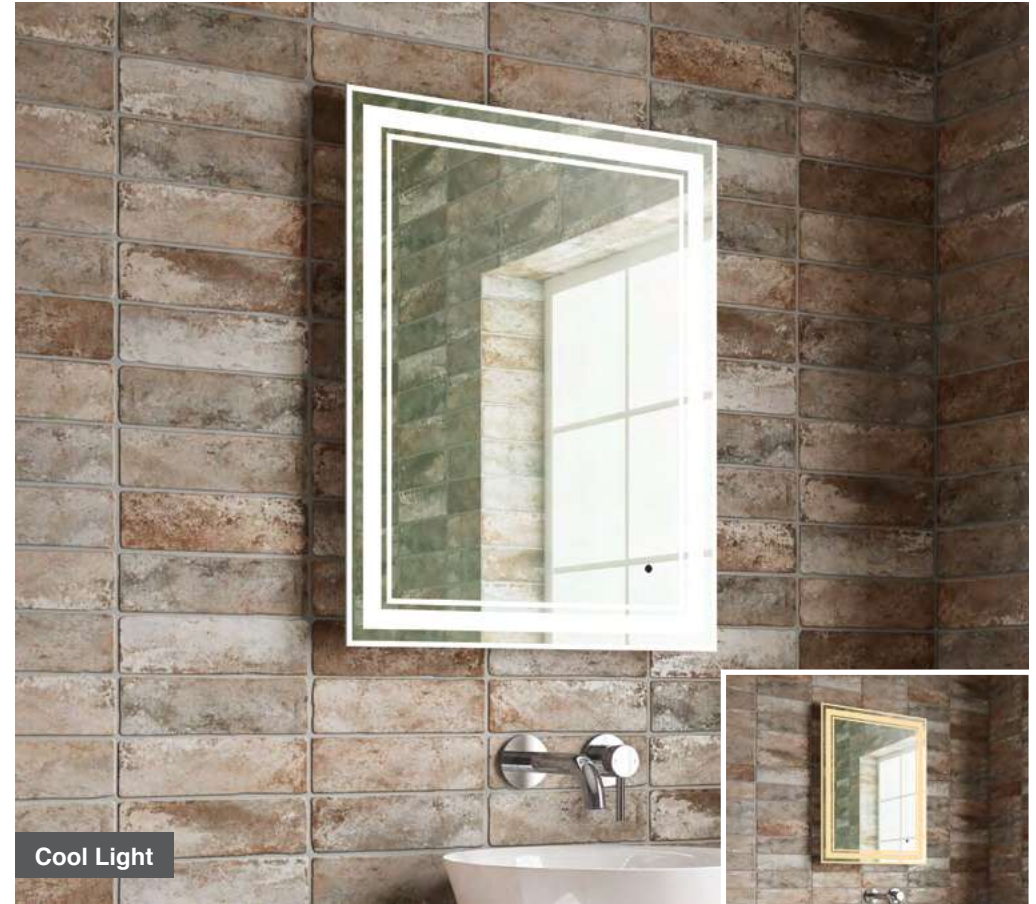

LED Mirrors

Cool Light

Warm Light

Cara 55

H 700 x W 550 x D 40mm

MLMICAR55 €293

Features

- LED Mirror
- Multi Functional Contactless Sensor Controls Light from Cool - Warm & Brightness with Memory Function
- Landscape or Portrait
- Heated Demister Pad
- IP44