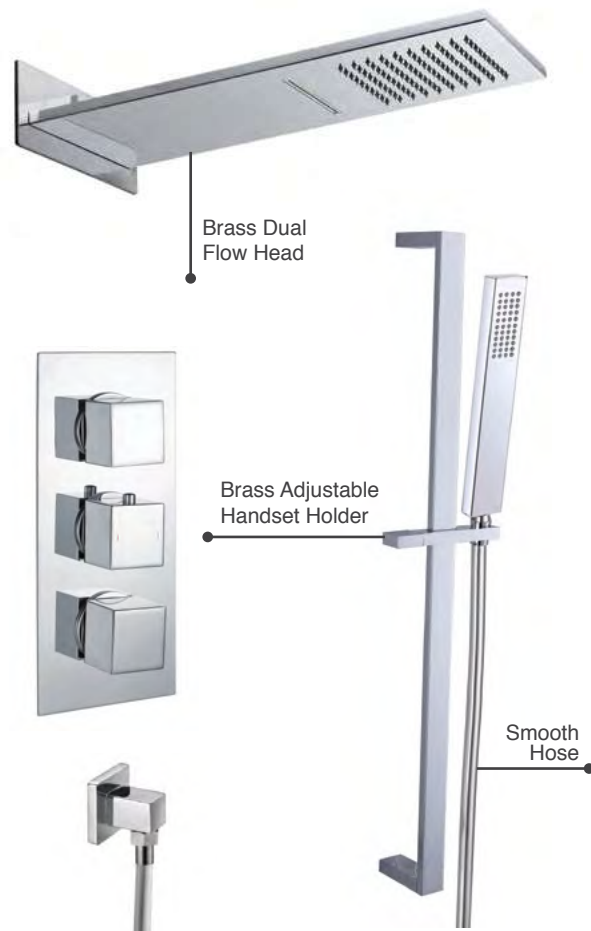

- Desire Square Triple 3 Outlet Thermostatic Concealed Valve
- Desire Square Wall Outlet & Handset Holder Kit 2
- Desire Brass Dual Flow Shower Head 3

SHOKIT17 €1,234

P 1.0

Desire Series

Shower Kit 18

- Desire Square Triple 3 Outlet Thermostatic Concealed Valve
- Desire Sliding Rail Kit 4
- Desire Brass Dual Flow Shower Head 2
- Desire Square Wall Outlet