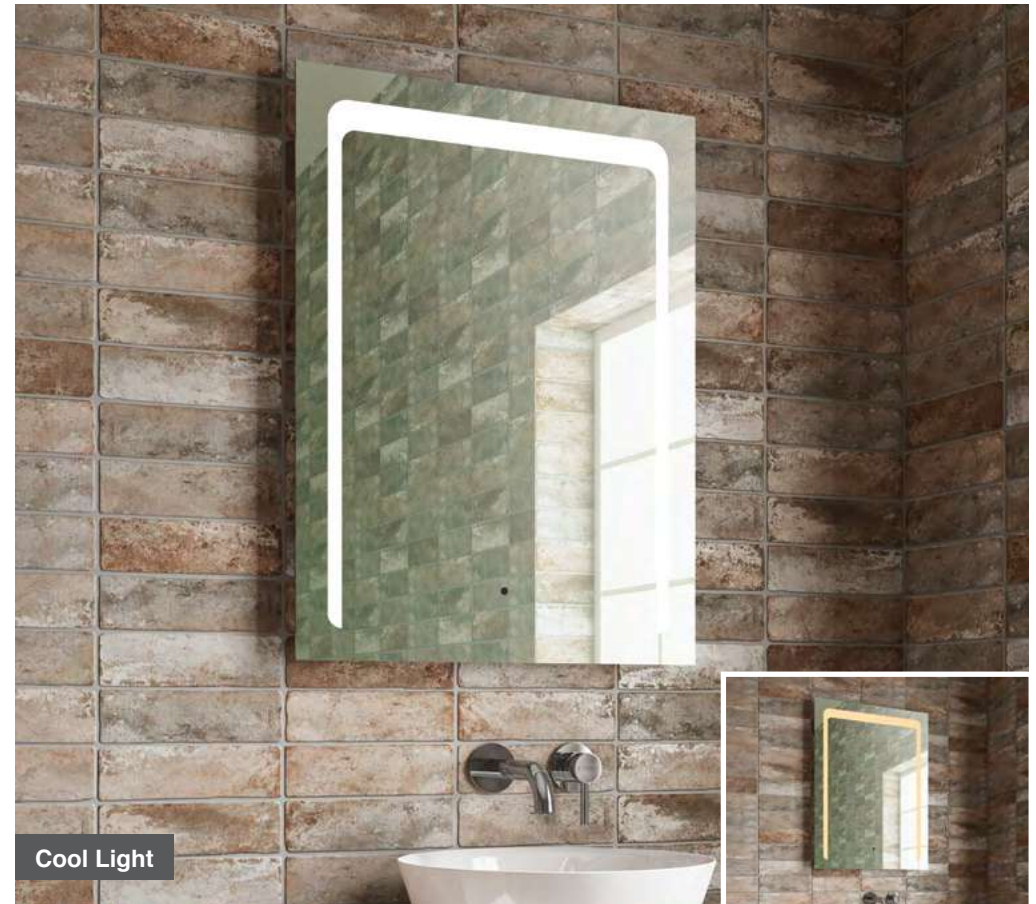

LED Mirrors

Jade 50

H 700 x W 500 x D 50mm

MLMIJAD50 €352

IP44

Features

- LED Mirror
- Multi Functional Contactless Sensor Controls Light from Cool - Warm & Brightness with Memory Function
- Ambient Downlight
- Portrait
- Heated Demister Pad
- Charging Socket
- IP44