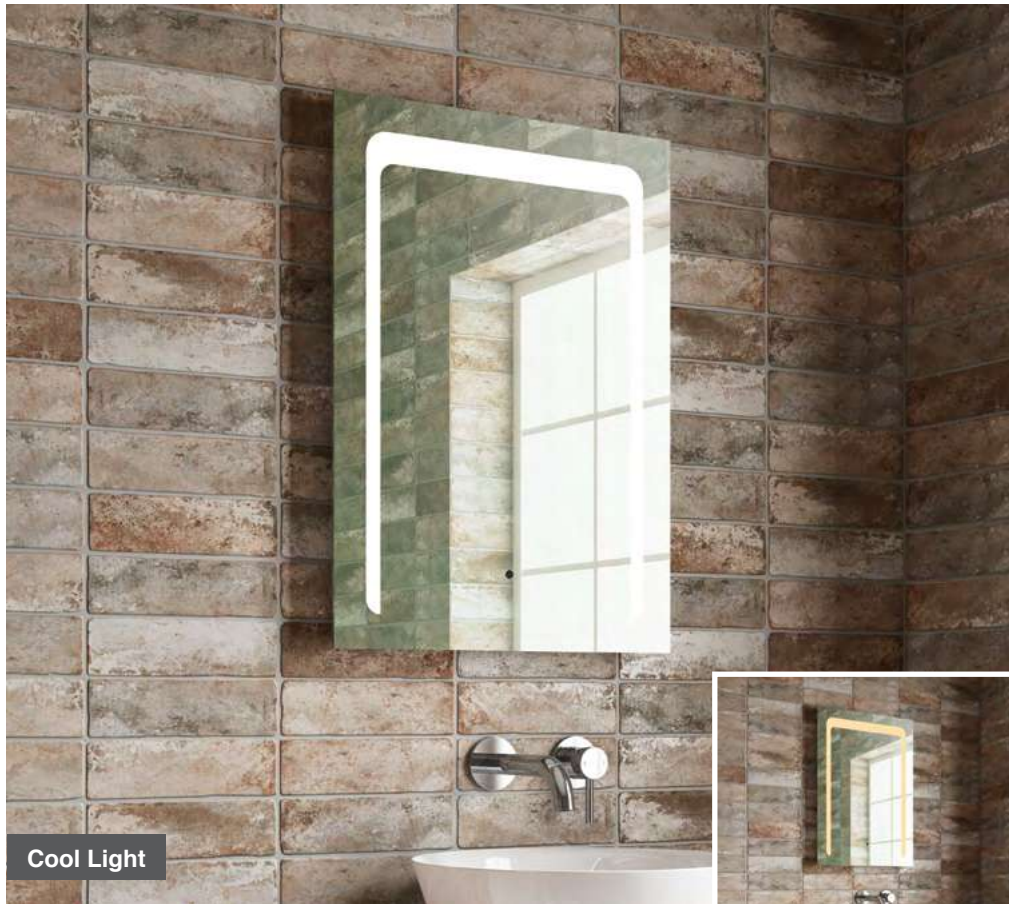

LED Mirrors