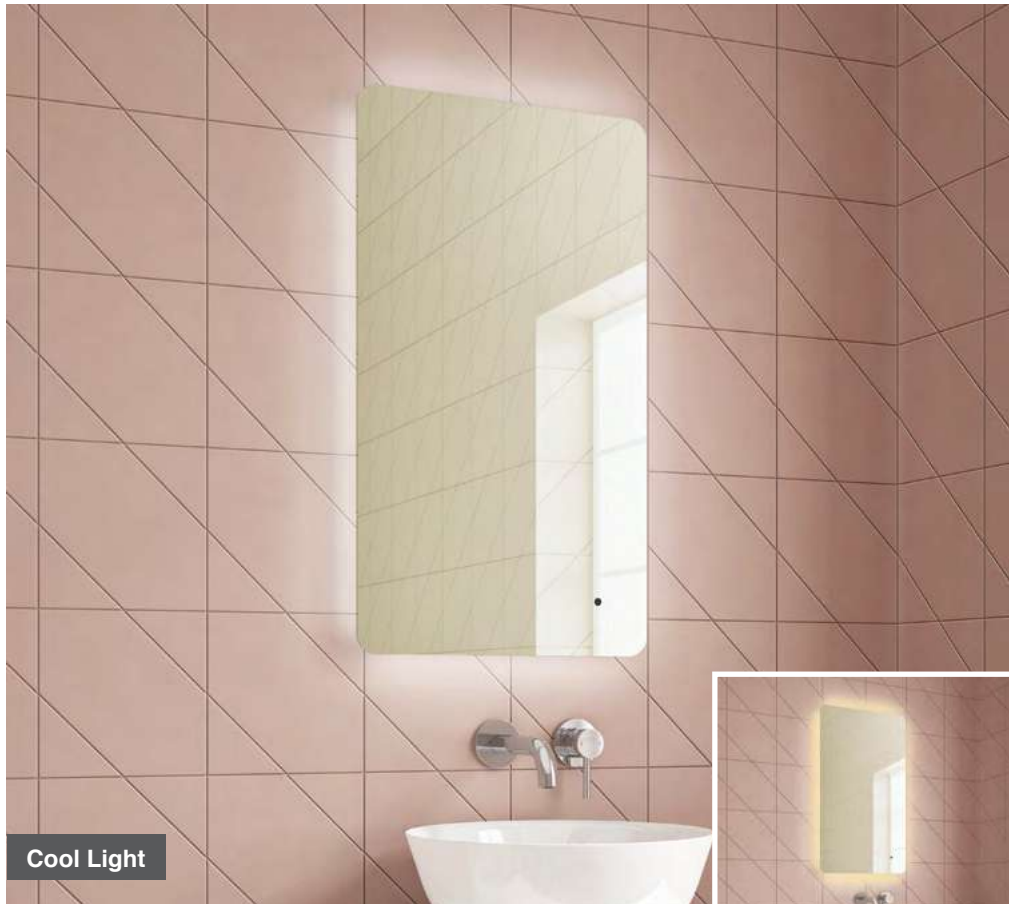

LED Mirrors

Cool Light