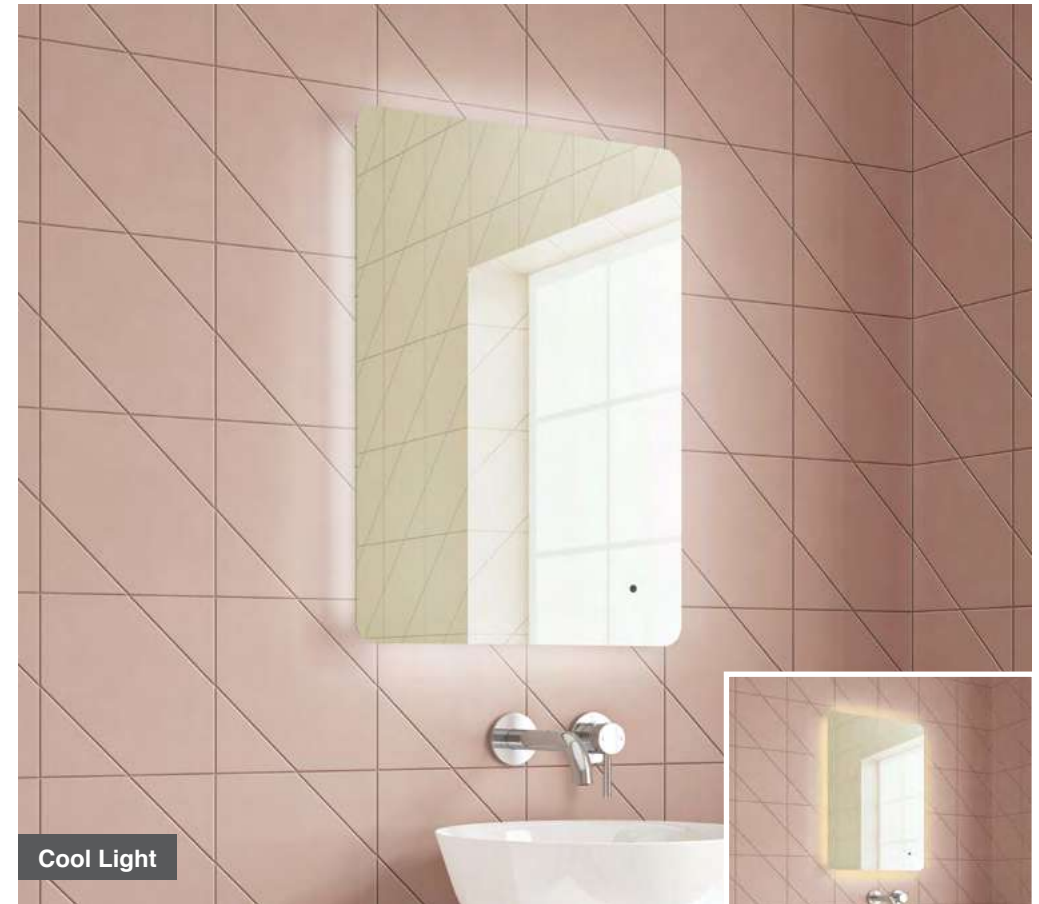

LED Mirrors

Cool Light

Warm Light

Alice 45

H 800 x W 450 x D 30mm

MLMIALI45 €323

Features

- LED Slimline Mirror
- Multi Functional Contactless Sensor Controls Light from Cool - Warm & Brightness with Memory Function
- Ambient Lighting
- Landscape or Portrait
- Heated Demister Pad
- IP44

Cool Light

Warm Light

Alice 50

H 700 x W 500 x D 30mm

MLMIALI50 €323

Features

- LED Slimline Mirror
- Multi Functional Contactless Sensor Controls Light from Cool - Warm & Brightness with Memory Function
- Ambient Lighting
- Landscape or Portrait
- Heated Demister Pad
- IP44