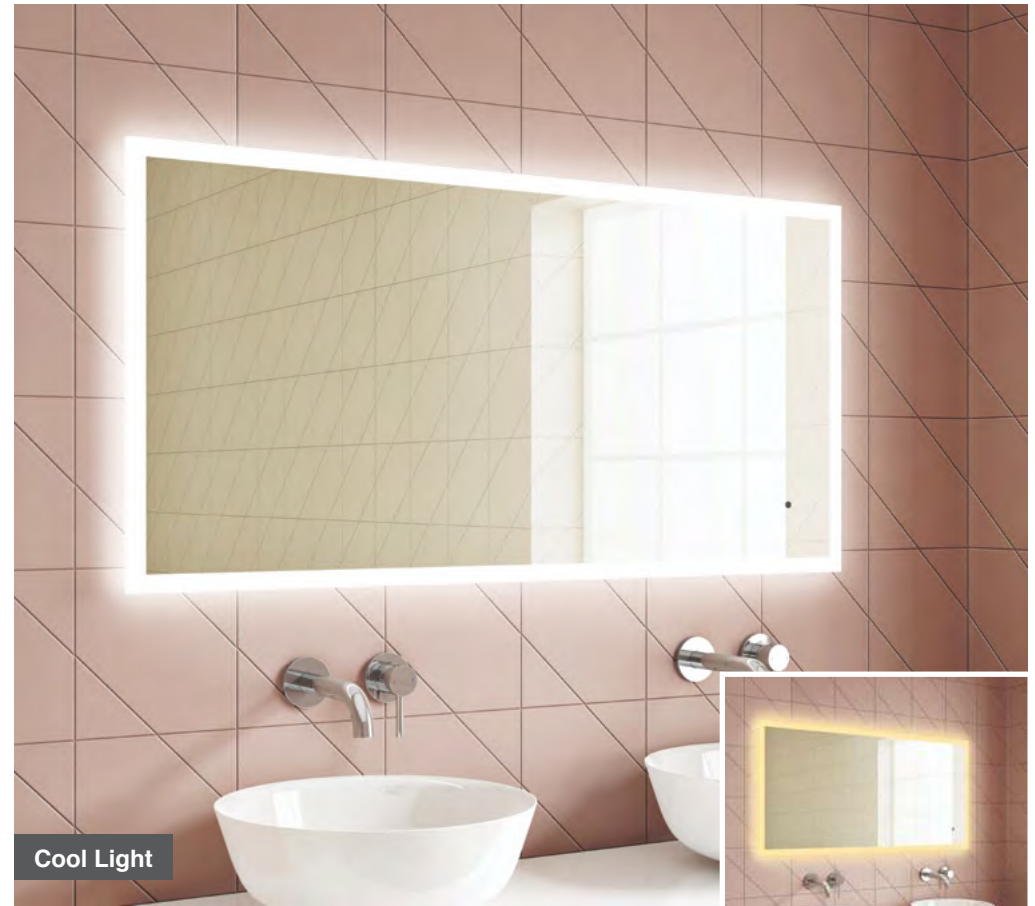

LED Mirrors

Darcy 100

H 600 x W 1000 x D 30mm

MLMIDAR100

€488

Features

- LED Slimline Mirror
- Multi Functional Contactless Sensor Controls Light from Cool - Warm & Brightness with Memory Function
- Ambient Lighting
- Landscape or Portrait
- Heated Demister Pad
- IP44