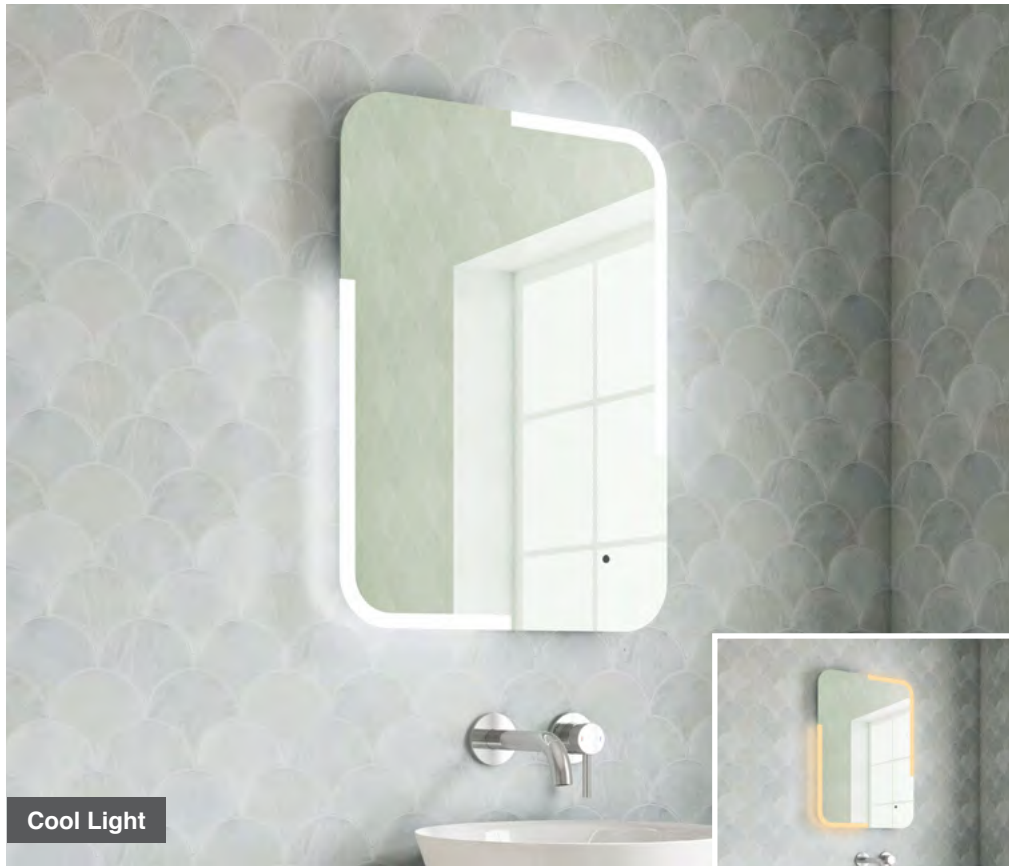

Audio Mirrors / Cabinets

Tara 50 Bluetooth

H 700 x W 500 x D 50mm

MLMITAR50BT **€470**

Bluetooth™

Features

- LED Mirror
- Multi Functional Contactless Sensor Controls Light from Cool - Warm & Brightness with Memory Function
- Ambient Lighting
- Portrait
- Heated Demister Pad
- Charging Socket
- Bluetooth Audio
- IP44