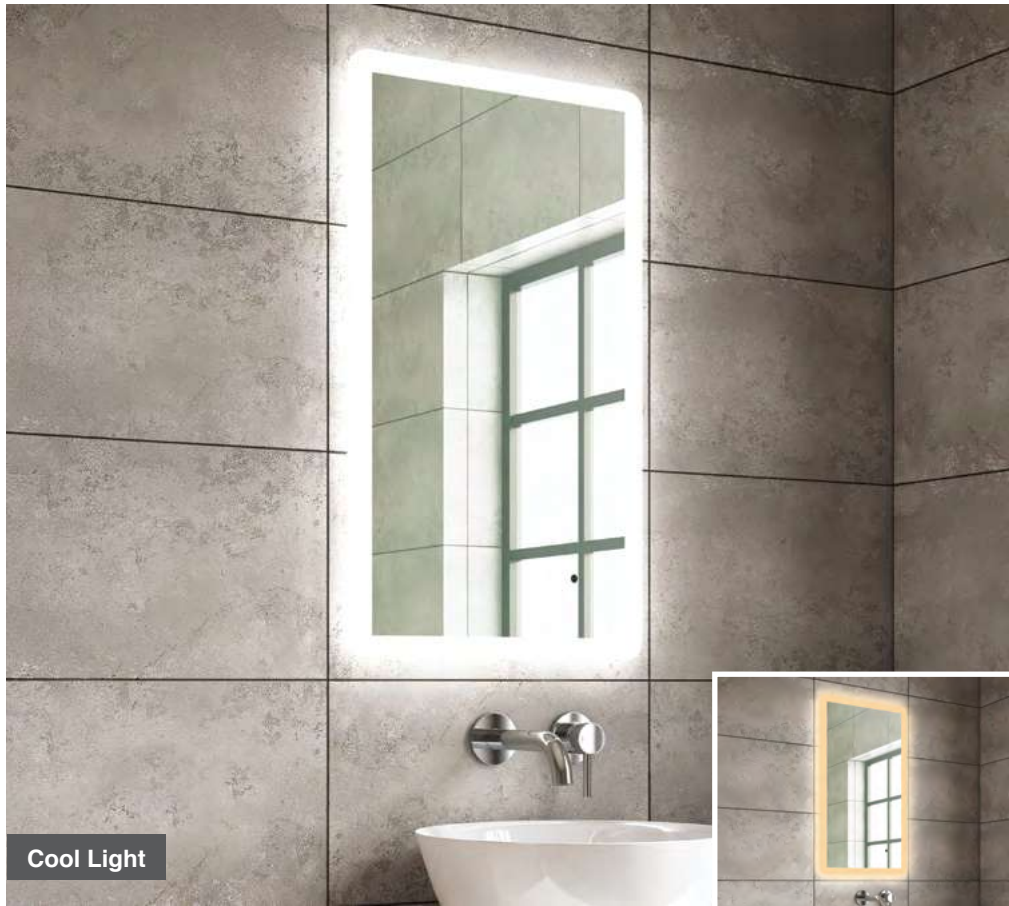

LED Mirrors

Lyle 45

H 800 x W 450 x D 30mm

MLMILYL45 €352

Features

- LED Slimline Mirror
- Multi Functional Contactless Sensor Controls Light from Cool - Warm & Brightness with Memory Function
- Ambient Lighting
- Landscape or Portrait
- Heated Demister Pad
- IP44