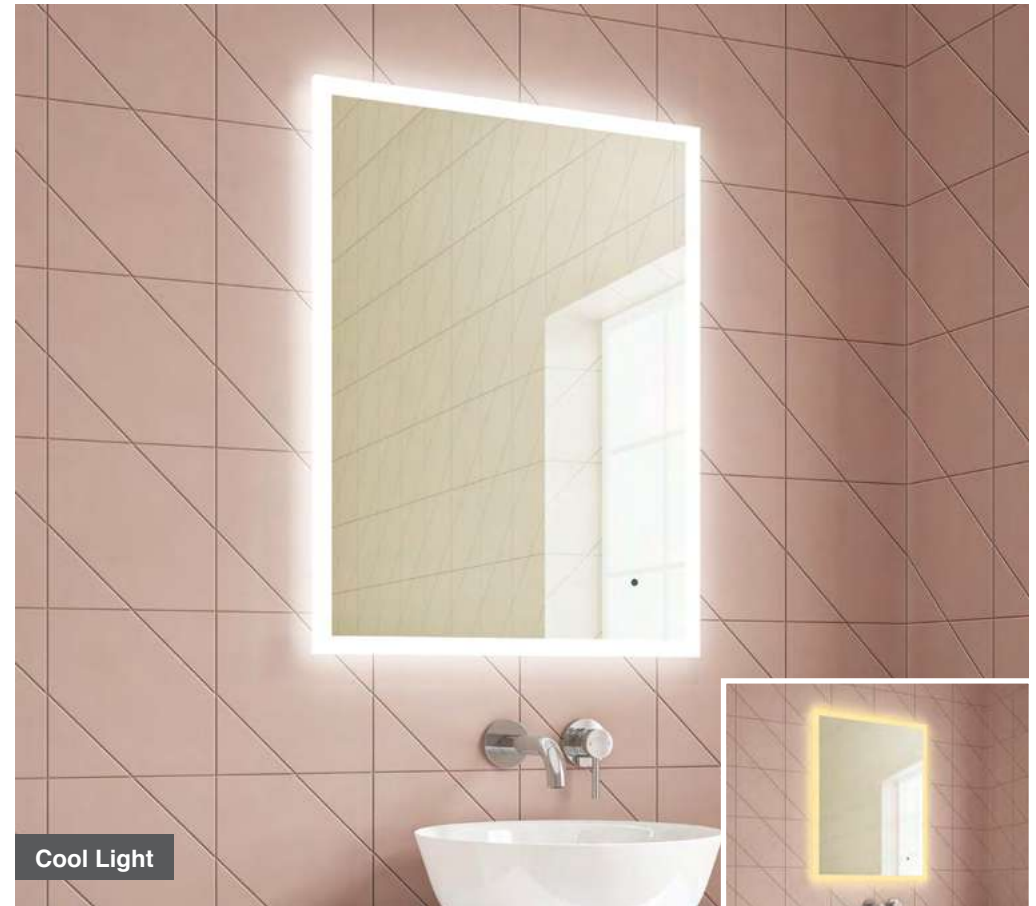

Alice 120

H 600 x W 1200 x D 30mm

MLMIALI120

€529

Features

- LED Slimline Mirror
- Multi Functional Contactless Sensor Controls Light from Cool - Warm & Brightness with Memory Function
- Ambient Lighting
- Landscape or Portrait
- Heated Demister Pad
- IP44

LED Mirrors

Cool Light

Warm Light

Darcy 45

H 750 x W 450 x D 30mm

MLMIDAR45 €352

Features

- LED Slimline Mirror
- Multi Functional Contactless Sensor Controls Light from Cool - Warm & Brightness with Memory Function
- Ambient Lighting
- Landscape or Portrait
- Heated Demister Pad
- IP44