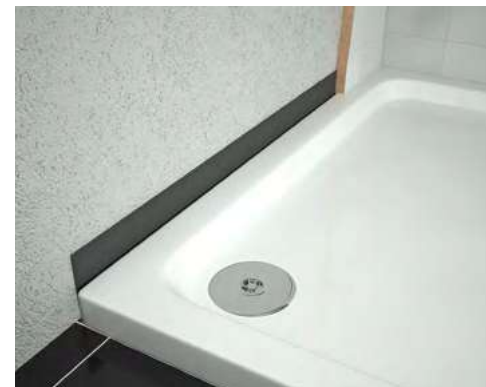

Flexi-Seal

Flexible Waterproof Seal

FS1.8	1.8 Metre Flexi-Seal	€28
FS2	2 Metre Flexi-Seal	€30
FS2.5	2.5 Metre Flexi-Seal	€37
FS3	3 Metre Flexi-Seal	€45
FS3.2	3.2 Metre Flexi-Seal	€50
FS4	4 Metre Flexi-Seal	€60
FS20	20 Metre Flexi-Seal	€286