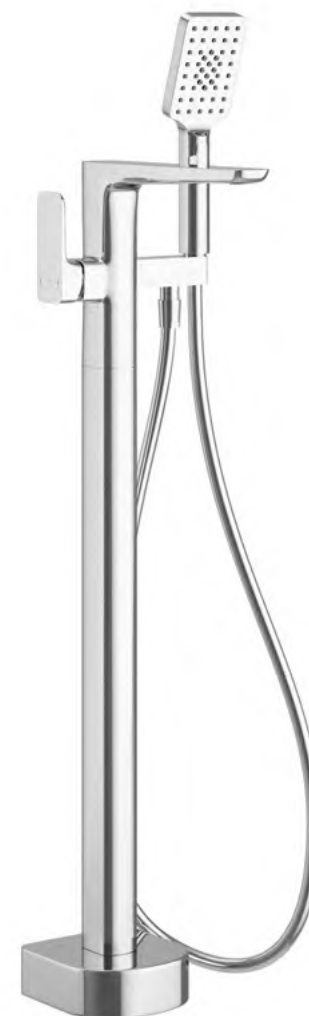

Floor Standing Bath Shower Mixer & Kit

Chrome Plated

MLTAPU6 **€812**

P 2.0

P Minimum bar pressure required to outlet