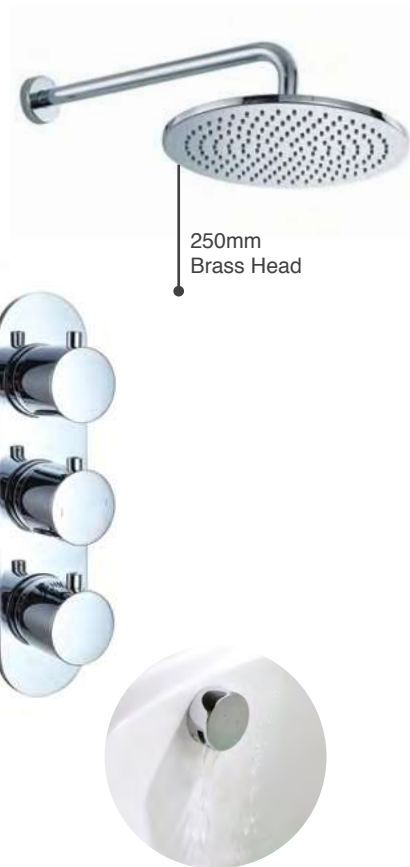

Bath Kit 1

- Desire **Slimline** Triple 2 Outlet Chrome Thermostatic Concealed Valve
- Round Overflow Bath Filler c/w Easy Clean Spring Waste
- Desire Round Shower Arm 300mm
- Desire Brass Shower Head 9 250mm

BATKIT1 €710

P 1.0