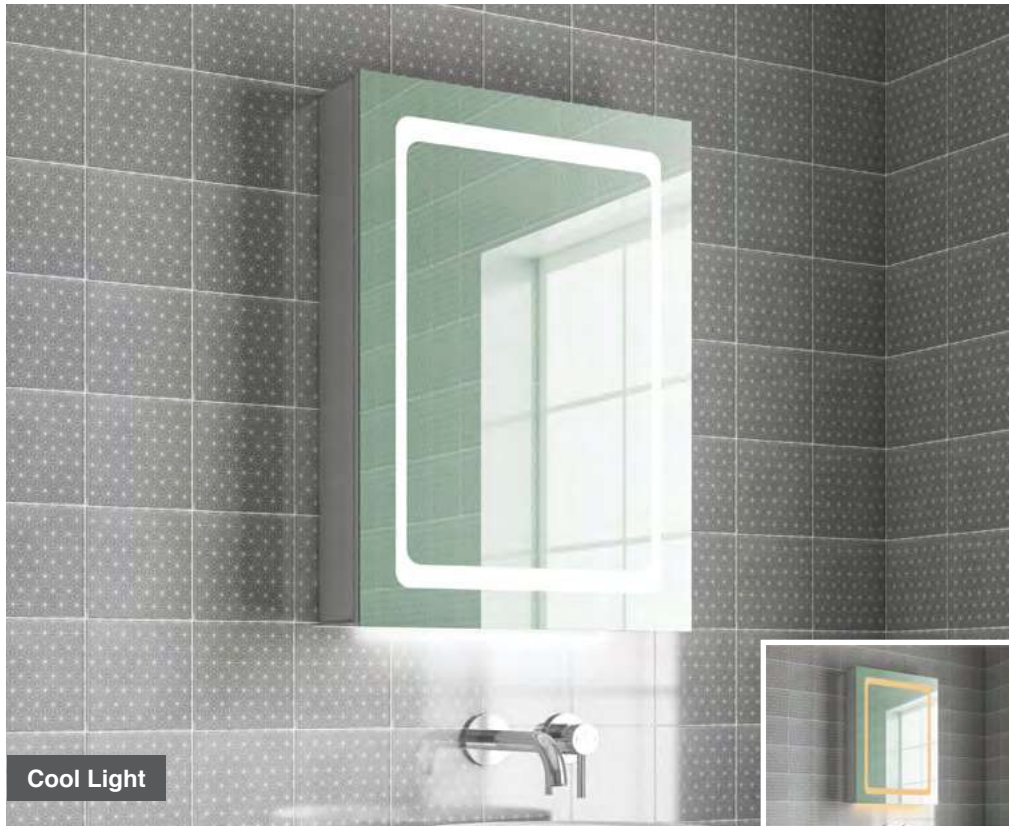

LED Mirror Cabinets