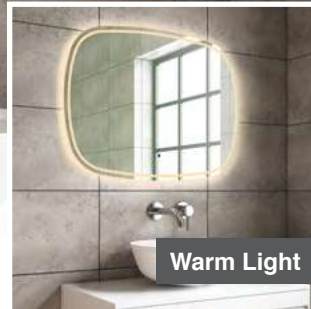

LED Mirrors

Cool Light

Warm Light

Oren 80

H 600 x W 800 x D 30mm

MLMIORE80

€458

Features

- LED Slimline Mirror
- Multi Functional Contactless Sensor Controls Light from Cool - Warm & Brightness with Memory Function
- Ambient Lighting
- Landscape or Portrait
- Heated Demister Pad
- IP44

Cool Light

Warm Light

Oren 100

H 600 x W 1000 x D 30mm

MLMIORE100

€576

Features

- LED Slimline Mirror
- Multi Functional Contactless Sensor Controls Light from Cool - Warm & Brightness with Memory Function
- Ambient Lighting
- Landscape or Portrait
- Heated Demister Pad
- IP44