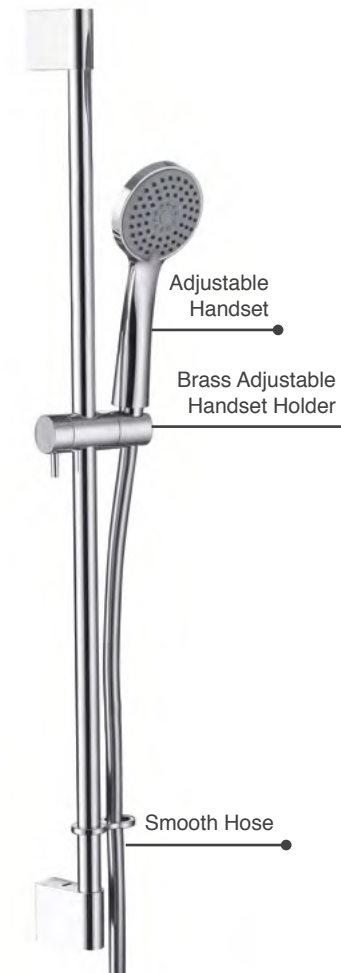

Desire Sliding Rail Kit 6

- Extra Long 1m Adjustable Sliding Rail Kit
- Chrome Adjustable Handset
- Solid Brass Chrome Plated Handset Holder
- Hose Retainer
- Premium Antibacterial PVC Hose 1.5m

MLSHDEK16

€153

Wall outlet required if using with concealed valve.