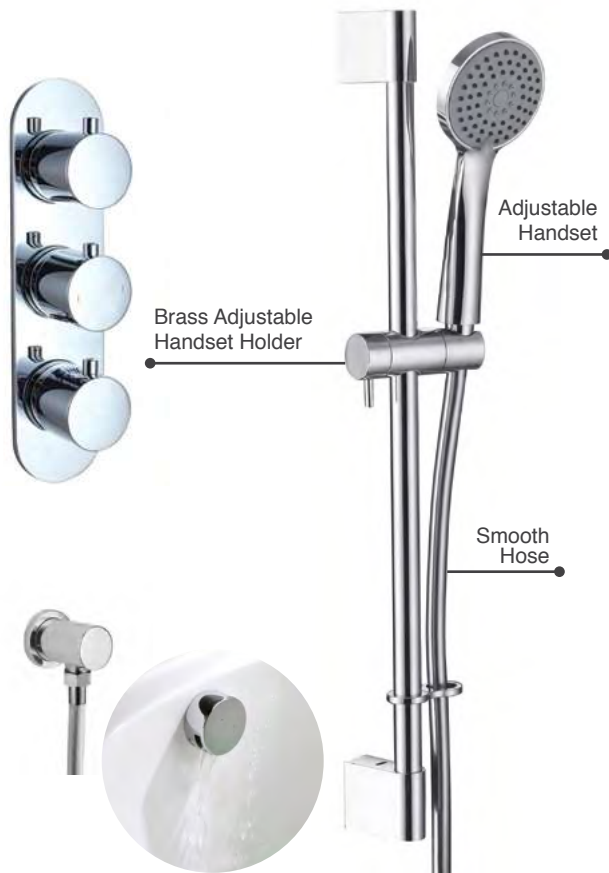

BATKIT4 €626

P 1.0

Bath Kit 5

- Desire **Slimline** Dual 2 Outlet Chrome Thermostatic Concealed Valve c/w Handset Holder, Head & Hose
- Bath Spout

BATKIT5 €596

P 1.0

Desire Series

Bath Kit 6