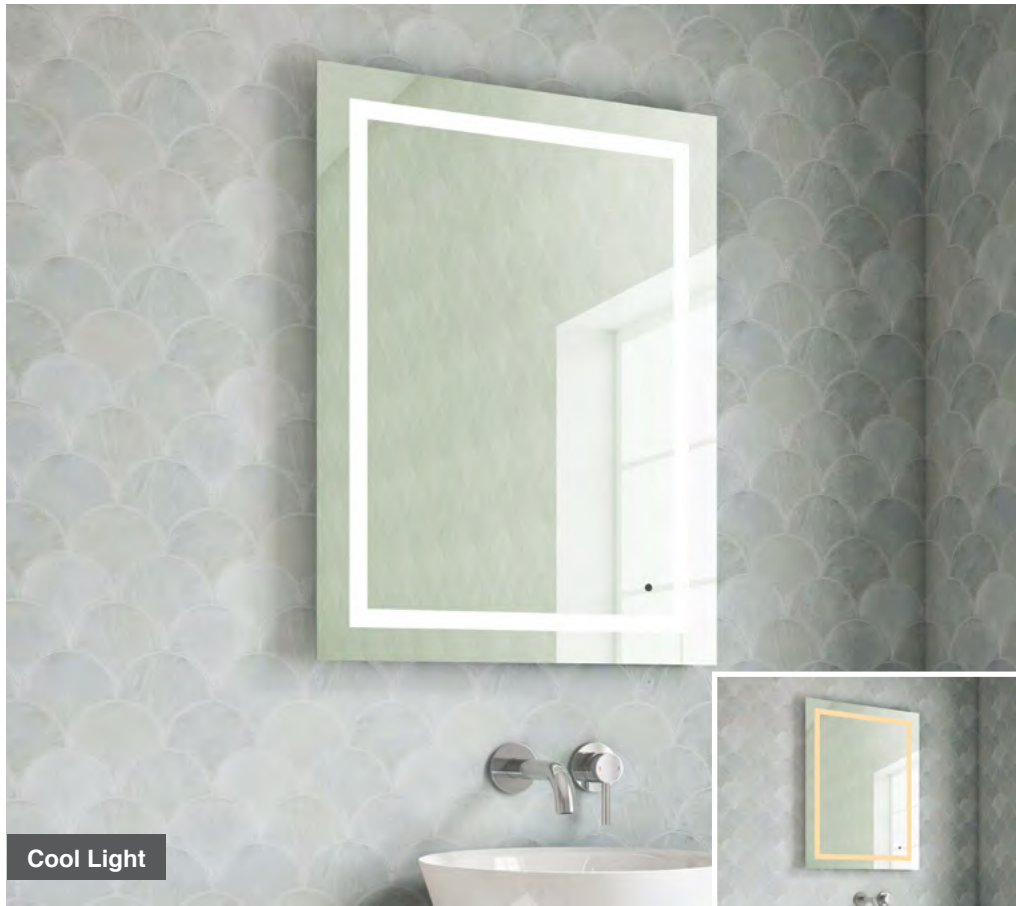

LED Mirrors

Zara 60

H 800 x W 600 x D 40mm

MLMIZAR60

€352

Features

- LED Mirror
- Multi Functional Contactless Sensor Controls Light from Cool - Warm & Brightness with Memory Function
- Landscape or Portrait
- Heated Demister Pad
- IP44