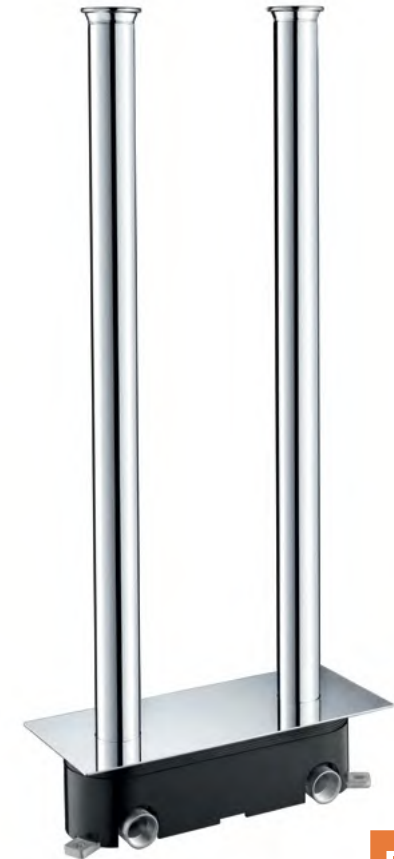

Chrome Plated

MLACFA9 **€89**

Tumbler Holder & Cup

Chrome Plated

MLACFA4 **€74**

Robe Hook

Chrome Plated

MLACFA8 **€45**