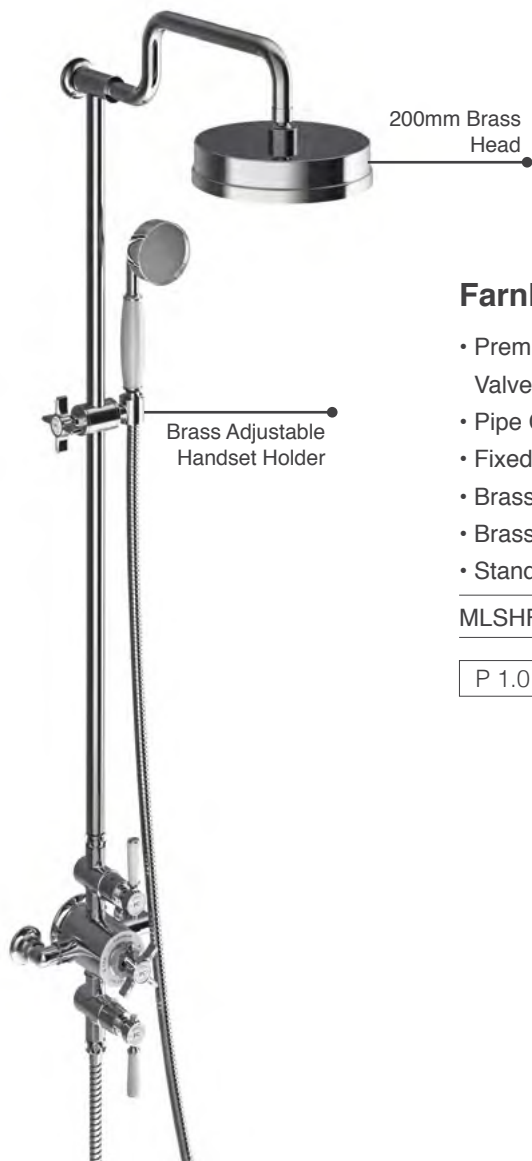

Shower Trays

Work Surfaces

Baths

Farnham Traditional Shower

- Premium Thermostatic Exposed Traditional Valve
- Pipe Centres 150-178mm
- Fixed Arm & 200mm Brass Head
- Brass Adjustable Handset Holder
- Brass / Ceramic Handset
- Standard Chrome Hose 1.5m