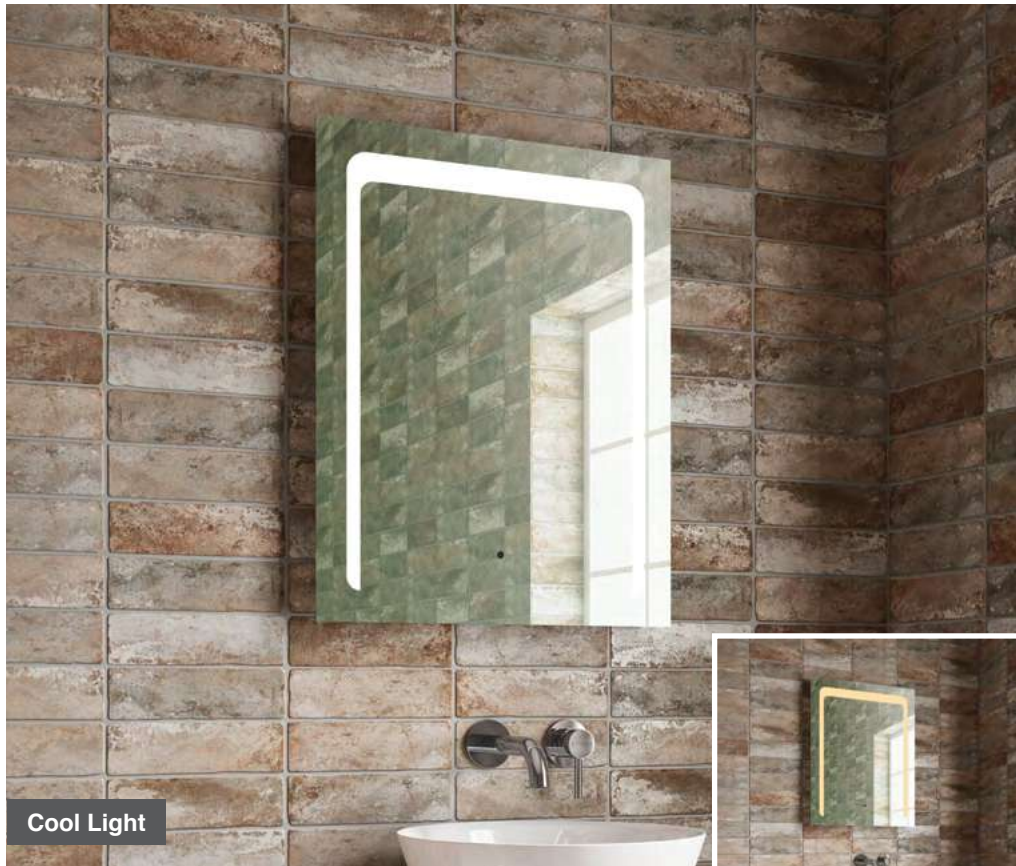

Audio Mirrors

Jade 55 Bluetooth

H 700 x W 550 x D 50mm

MLMIJAD55BT

€441

Bluetooth™

IP44

Features

- LED Mirror
- Multi Functional Contactless Sensor Controls Light from Cool - Warm & Brightness with Memory Function
- Portrait
- Heated Demister Pad
- Charging Socket
- Bluetooth Audio
- IP44