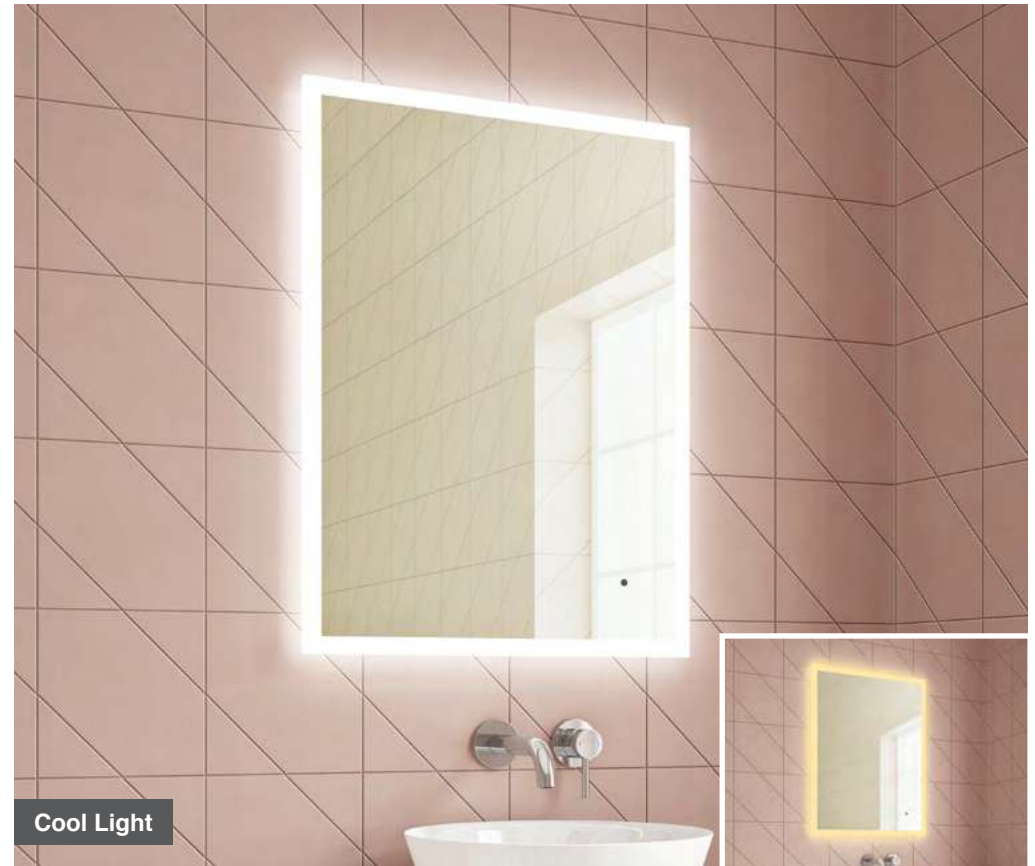

- LED Mirror
- Multi Functional Contactless Sensor Controls Light from Cool - Warm & Brightness with Memory Function
- Portrait
- Heated Demister Pad
- Charging Socket
- Bluetooth Audio
- IP44

Darcy 60 Bluetooth