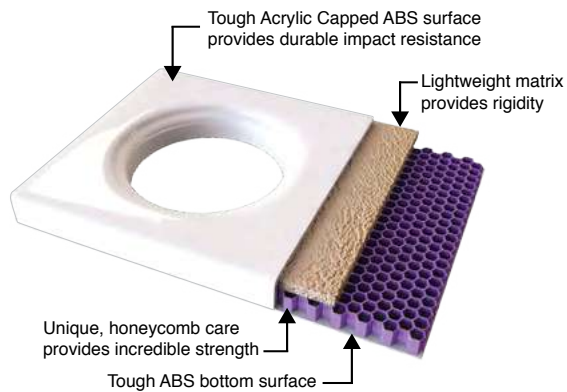

Wetroom Floor Formers

Floor Formers

WRFF90SQ	Wetroom Floor Former 900 x 900mm - 22mm Depth	€485
WRFF100SQ	Wetroom Floor Former 1000 x 1000mm - 22mm Depth	€485
WRFF140X90	Wetroom Floor Former 1400 x 900mm - 22mm Depth	€485
WRFF150X80	Wetroom Floor Former 1500 x 800mm - 22mm Depth	€485

Wastes

WRFFWATI	Wetroom Floor Former Tile Floor Waste	€310
WRFFWAVI	Wetroom Floor Former Vinyl Floor Waste	€310

Easy Plumb Kit

Height 100mm (Excluding Tray)

EPKSQRT Square & Rectangle Easy Plumb Kit suits trays up to 1700mm* €168

EPKQD Quadrant & Offset Quadrant Easy Plumb Kit suits trays up to 1200mm* €148

* Panel cut to suit size.

Flexi-Seal

Flexible Waterproof Seal

FS1.8	1.8 Metre Flexi-Seal	€28
FS2	2 Metre Flexi-Seal	€30
FS2.5	2.5 Metre Flexi-Seal	€37
FS3	3 Metre Flexi-Seal	€45
FS3.2	3.2 Metre Flexi-Seal	€50
FS4	4 Metre Flexi-Seal	€60
FS20	20 Metre Flexi-Seal	€286