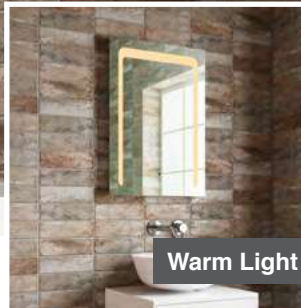

LED Mirrors