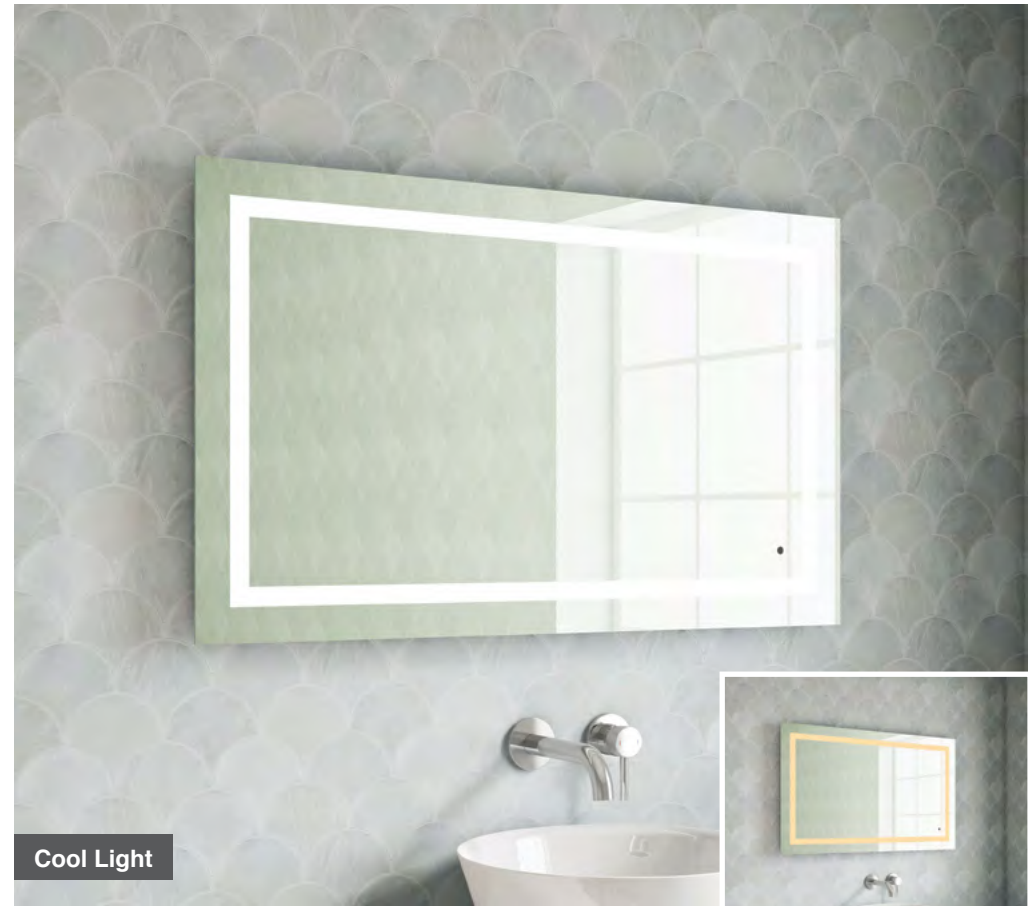

Zara 50

H 700 x W 500 x D 40mm

MLMIZAR50 €310

Features

- LED Mirror
- Multi Functional Contactless Sensor Controls Light from Cool - Warm & Brightness with Memory Function
- Landscape or Portrait
- Heated Demister Pad
- IP44

LED Mirrors

Zara 60

H 800 x W 600 x D 40mm

MLMIZAR60

€352

Features

- LED Mirror
- Multi Functional Contactless Sensor Controls Light from Cool - Warm & Brightness with Memory Function
- Landscape or Portrait
- Heated Demister Pad
- IP44

Zara 100

H 600 x W 1000 x D 40mm

MLMIZAR100

€411

Features

- LED Mirror
- Multi Functional Contactless Sensor Controls Light from Cool - Warm & Brightness with Memory Function
- Landscape or Portrait
- Heated Demister Pad
- IP44