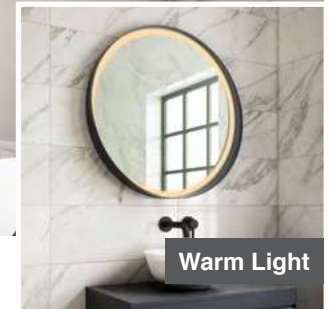

Warm Light

Cian 80

H 800 x W 800 x D 110mm

MLMICIA80 €665

Features

- Black Framed LED Mirror with Shelf
- Multi Functional Contactless Sensor Controls Light from Cool - Warm & Brightness with Memory Function
- Heated Demister Pad
- IP44