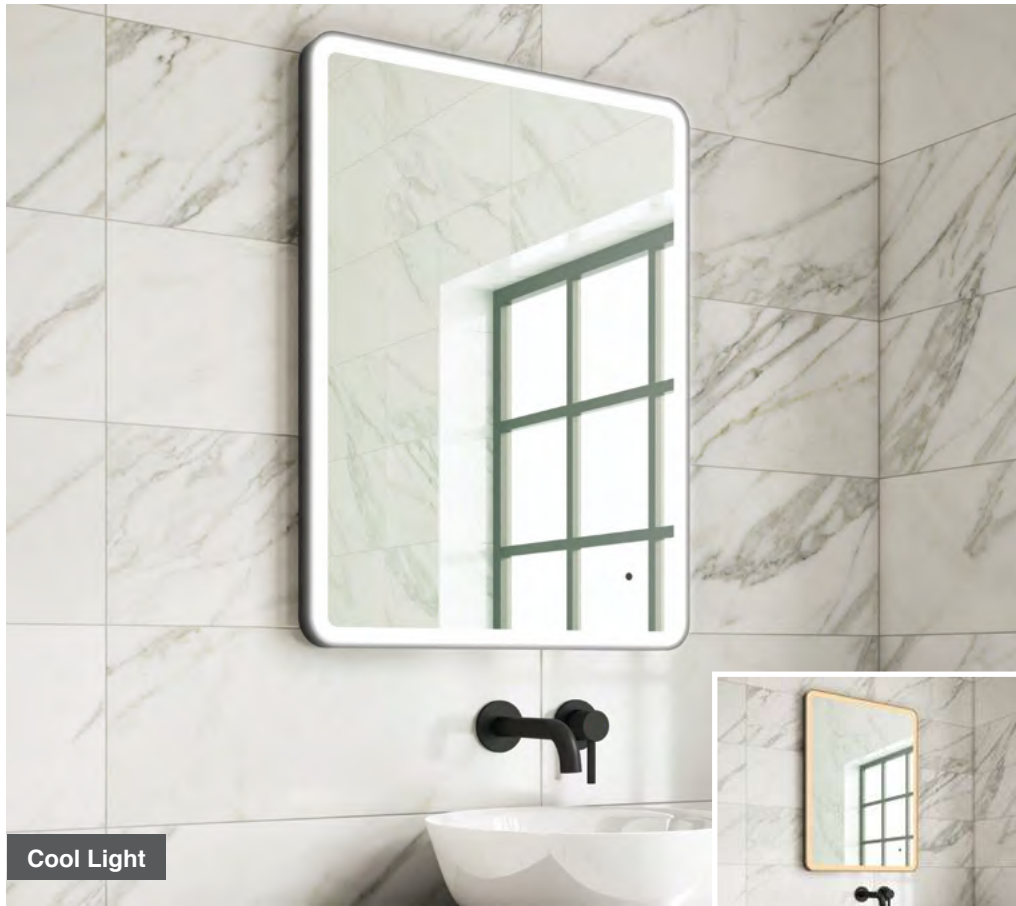

LED Mirrors

Cool Light

Warm Light

Beck 60

H 800 x W 600 x D 33mm

MLMIBEC60

€576

Features

- Black Framed LED Mirror
- Multi Functional Contactless Sensor Controls Light from Cool - Warm & Brightness with Memory Function
- Landscape or Portrait
- Heated Demister Pad
- IP44