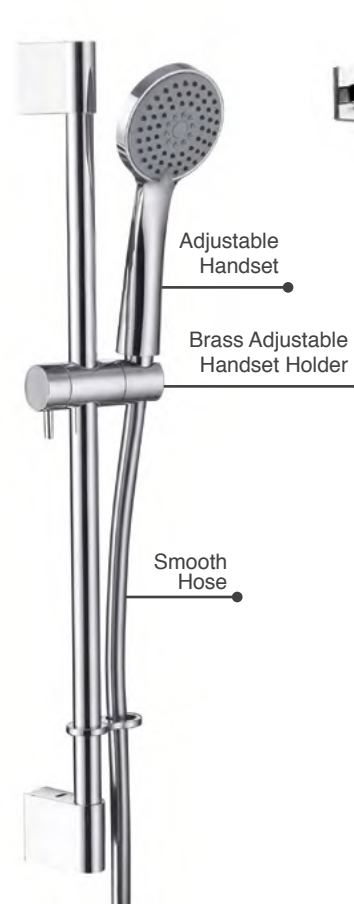

Shower Kit 5

- Desire Round Dual 2 Outlet Thermostatic Concealed Valve
- Desire Sliding Rail Kit 2
- Desire Round Wall Outlet
- Desire Round Shower Arm 300mm
- Desire SS Shower Head 4 250mm

SHOKIT5 €674

P 1.0