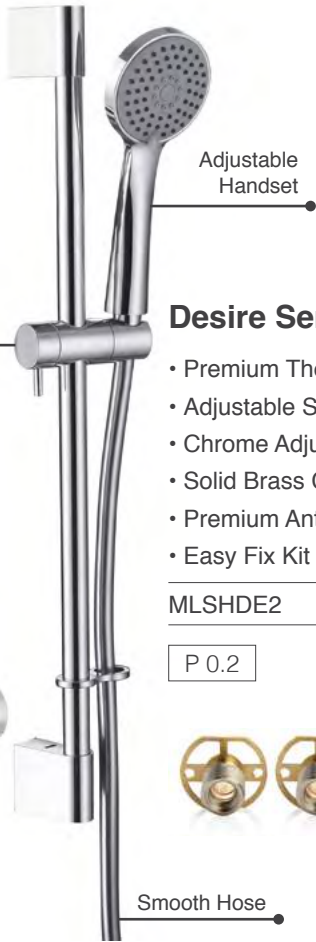

MLSHDESA1BB €55

Desire Round Wall Outlet Brushed Brass

MLSHDEWO1BB €35

Desire Sliding Rail Kit Brushed Brass 1

- Adjustable Sliding Rail Kit
- Brass Pencil Handset
- Solid Brass Handset Holder
- Premium Antibacterial PVC Hose 1.5m

MLSHDEKIBB1 €274

Desire Series

Desire Series 1

- Thermostatic Exposed Valve
- Adjustable Sliding Rail Kit
- Chrome Adjustable Handset
- Standard Chrome Hose 1.5m
- Easy Fix Kit

MLSHDE1 €207

P 0.2

Includes Easy Fix Kit

Desire Series 2

- Premium Thermostatic Exposed Valve
- Adjustable Sliding Rail Kit
- Chrome Adjustable Handset
- Solid Brass Chrome Plated Handset Holder
- Premium Antibacterial PVC Shower Hose 1.5m
- Easy Fix Kit