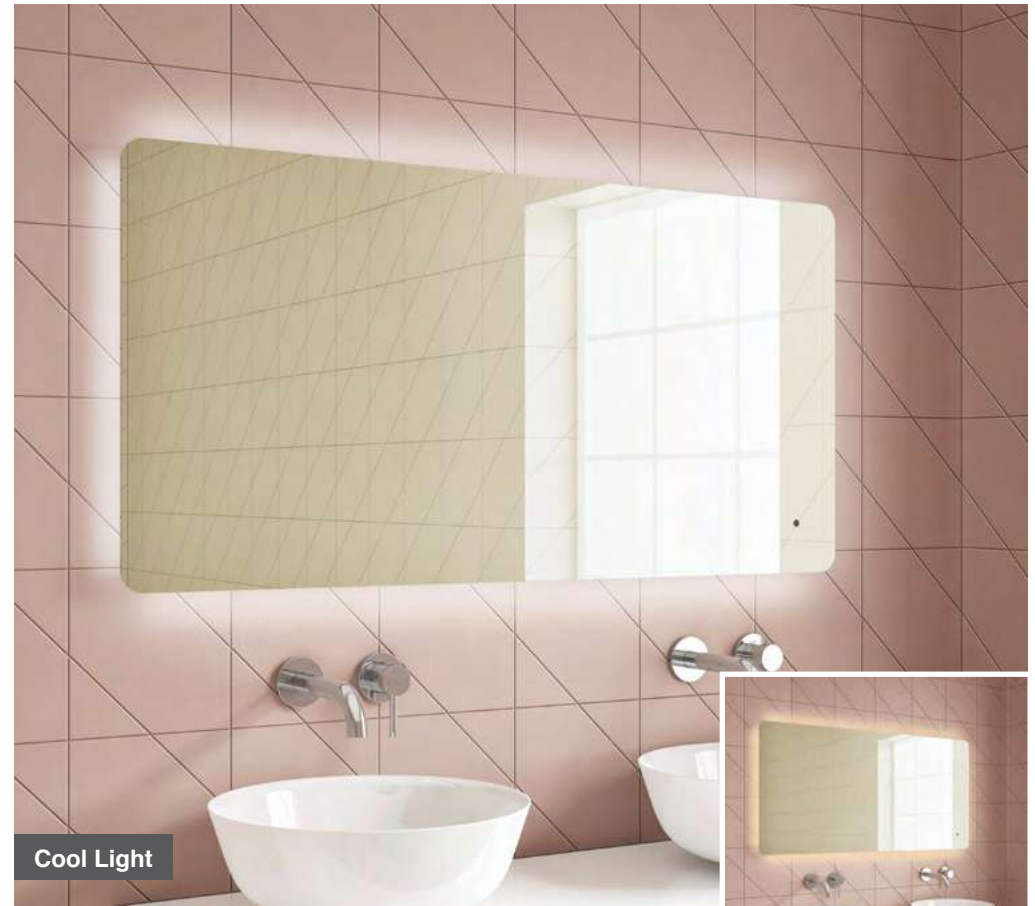

Cool Light

Warm Light

Alice 50

H 700 x W 500 x D 30mm

MLMIALI50 €323

Features

- LED Slimline Mirror
- Multi Functional Contactless Sensor Controls Light from Cool - Warm & Brightness with Memory Function
- Ambient Lighting
- Landscape or Portrait
- Heated Demister Pad
- IP44

LED Mirrors

Alice 60

H 800 x W 600 x D 30mm

MLMIALI60

€352

Features

- LED Slimline Mirror
- Multi Functional Contactless Sensor Controls Light from Cool - Warm & Brightness with Memory Function
- Ambient Lighting
- Landscape or Portrait
- Heated Demister Pad
- IP44