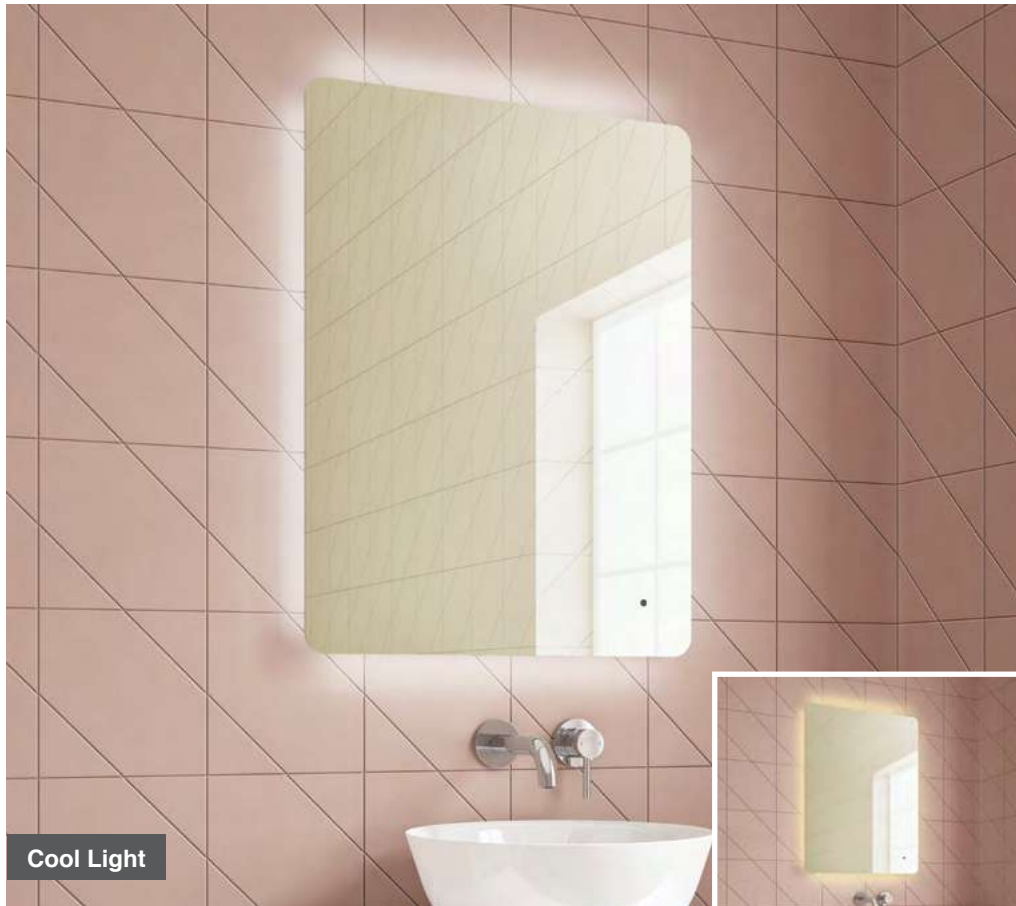

Cool Light

Warm Light

Alice 50

H 700 x W 500 x D 30mm

MLMIALI50 €323

Features

- LED Slimline Mirror
- Multi Functional Contactless Sensor Controls Light from Cool - Warm & Brightness with Memory Function
- Ambient Lighting
- Landscape or Portrait
- Heated Demister Pad
- IP44

LED Mirrors

Alice 60

H 800 x W 600 x D 30mm

MLMIALI60

€352

Features

- LED Slimline Mirror
- Multi Functional Contactless Sensor Controls Light from Cool - Warm & Brightness with Memory Function
- Ambient Lighting
- Landscape or Portrait
- Heated Demister Pad
- IP44

Alice 120

H 600 x W 1200 x D 30mm

MLMIALI120

€529

Features

- LED Slimline Mirror
- Multi Functional Contactless Sensor Controls Light from Cool - Warm & Brightness with Memory Function
- Ambient Lighting
- Landscape or Portrait
- Heated Demister Pad
- IP44