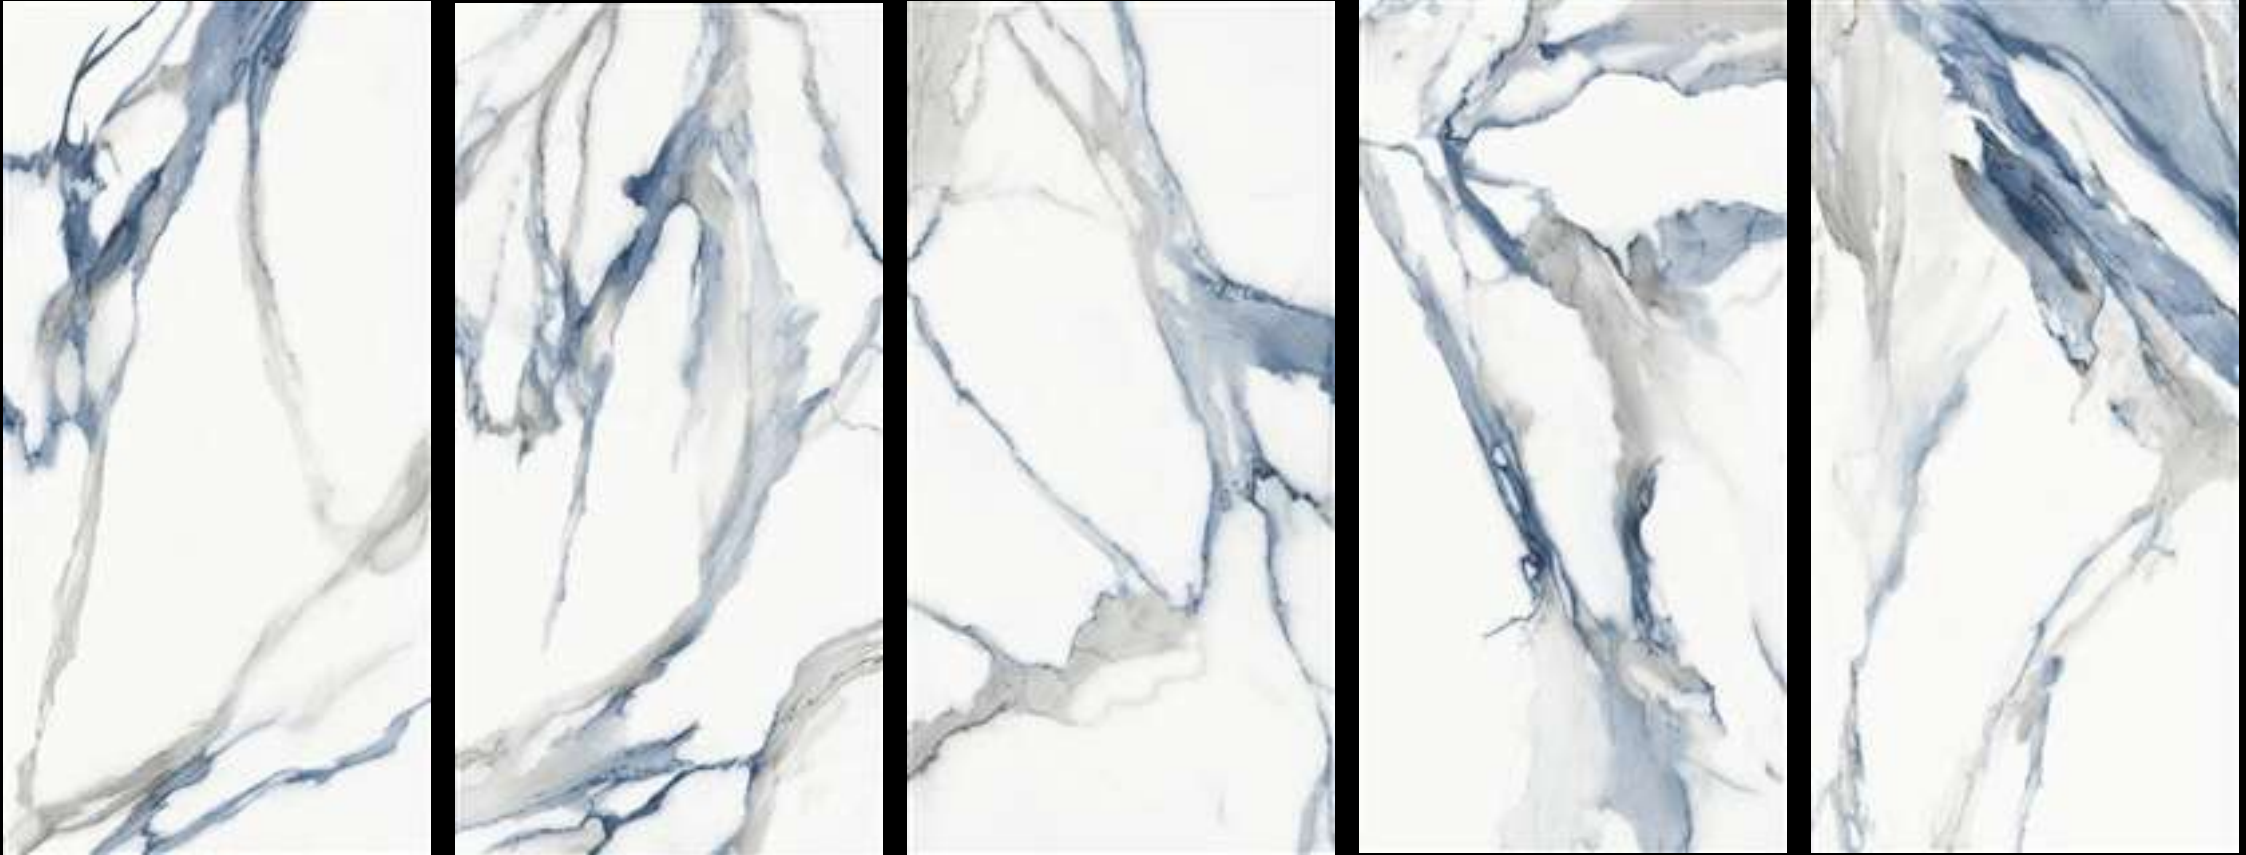

ATLANTIC DARK BLUE 60X120 POLISHED

PEI 3 / 14 FACES

CALACATTA AQUA

CALACATTA AQUA 60X120 POLISHED

PEI 3 / 12 FACES

CALACATTA GOLD 60x120CM

PEI 4 / 12 Faces

CEMENTO 60X60CM