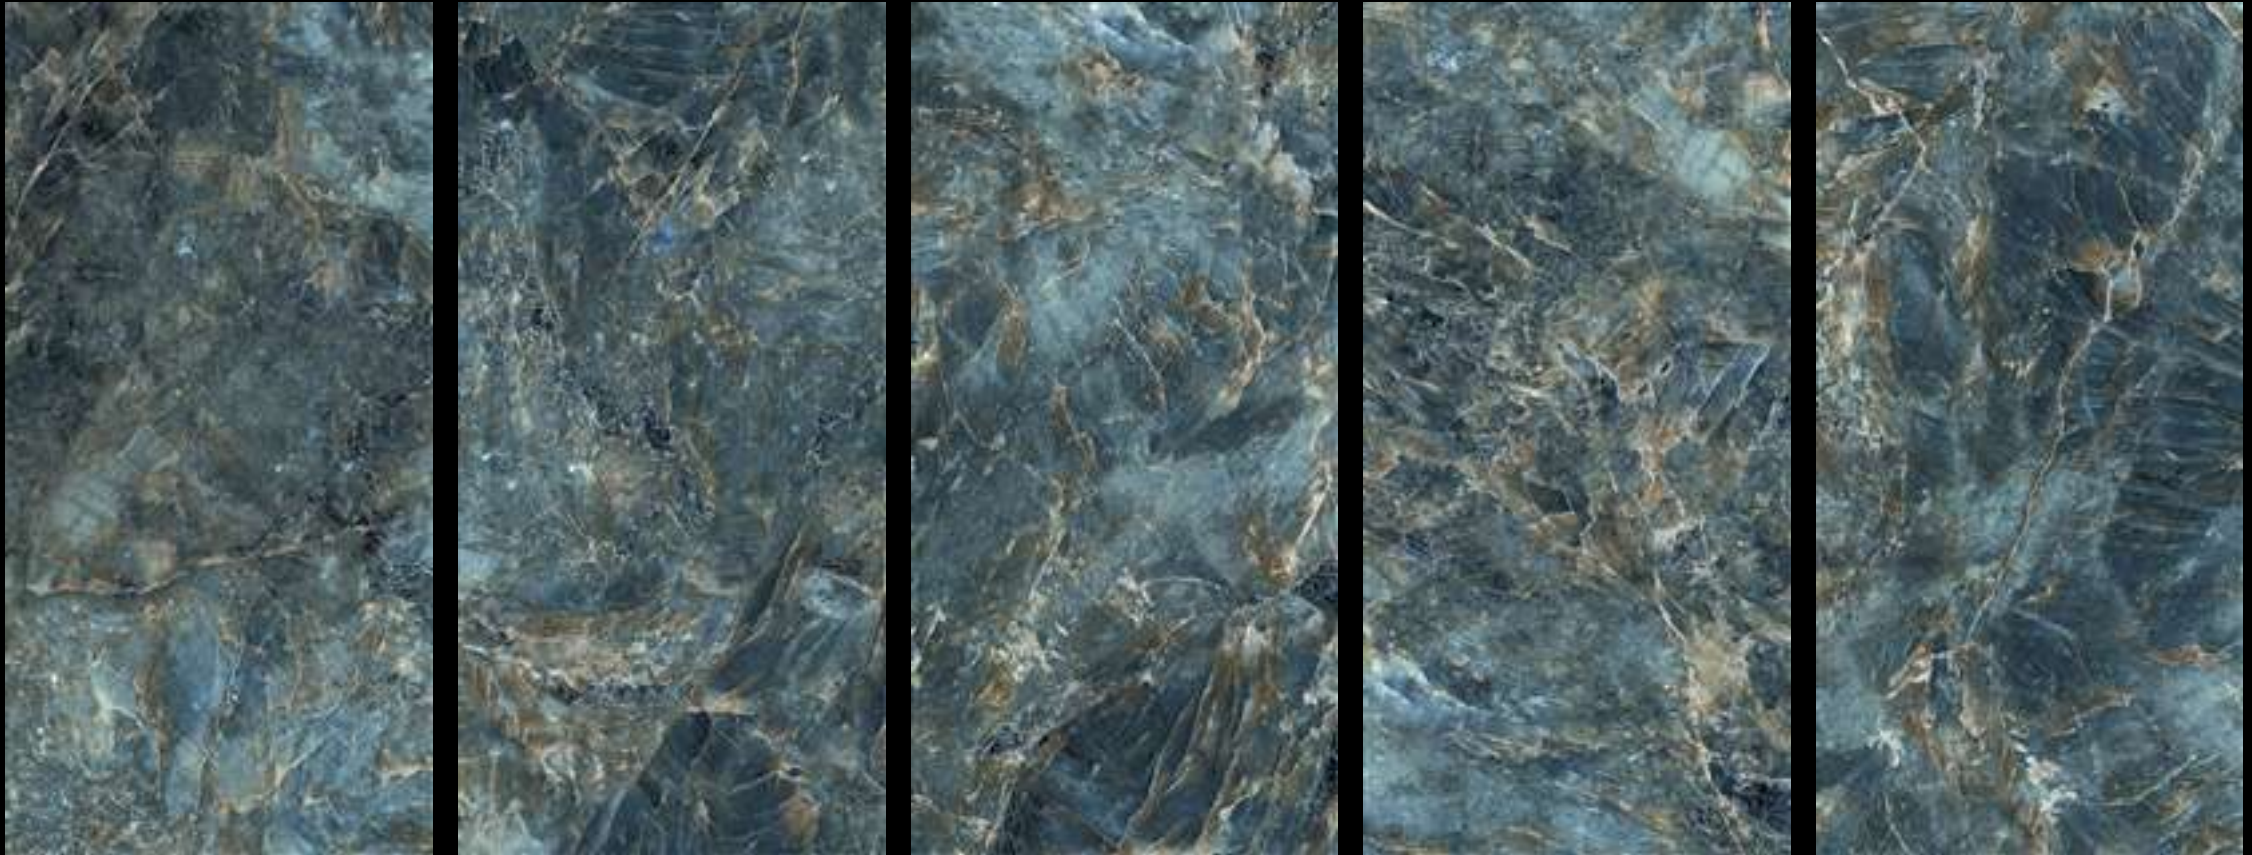

ATLANTIC DARK BLUE 60X120 POLISHED

PEI 3 / 14 FACES