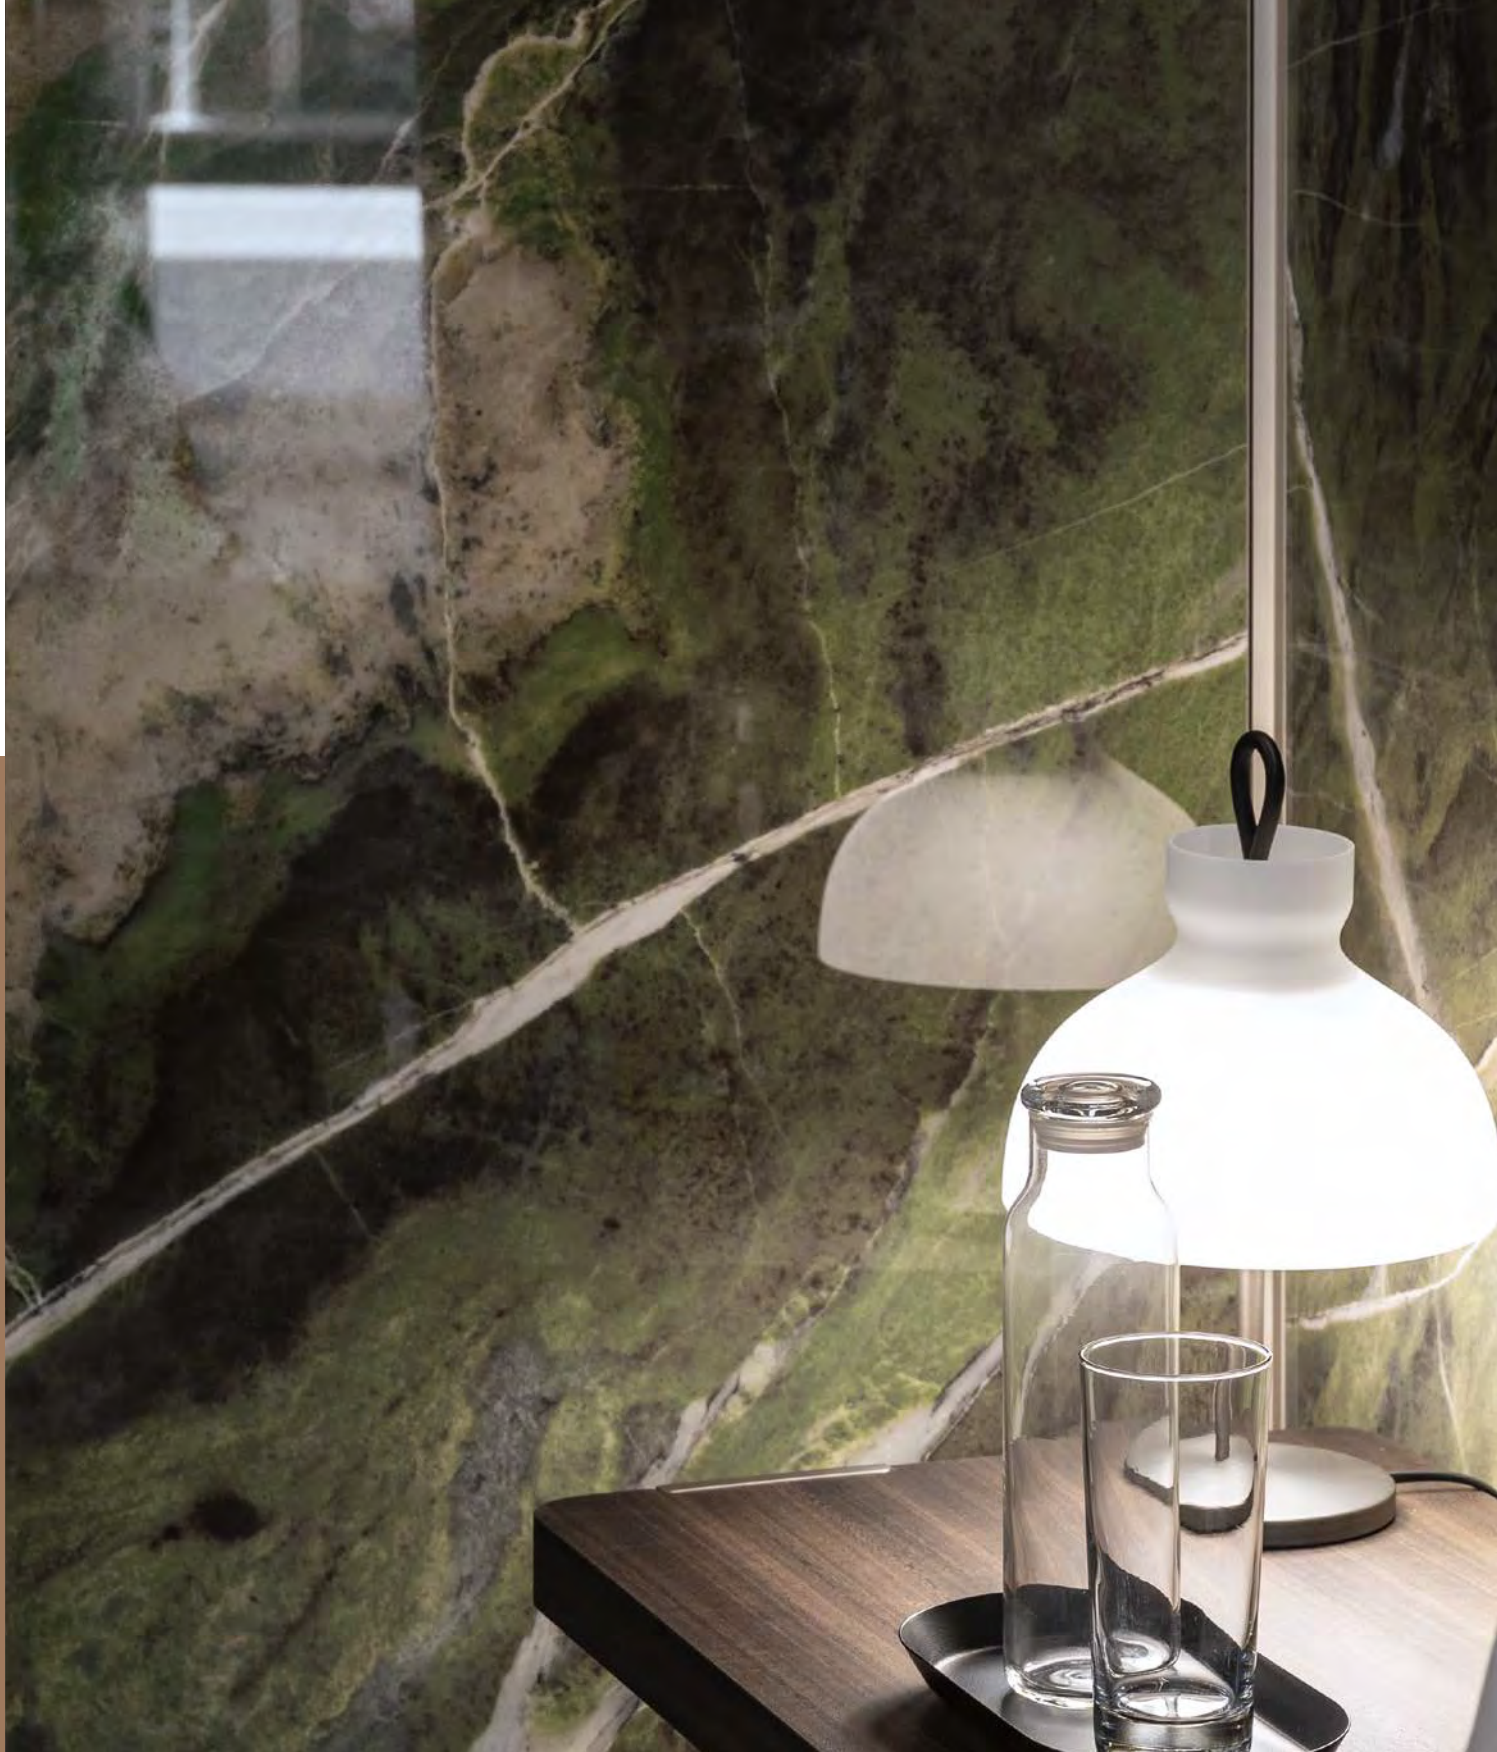

wall: heritage cloud glossy 120x280 47¹/₄"x110¹/₄" / heritage emerald glossy
floor: heritage brown glossy 120x240 47¹/₄"x94¹/₂"