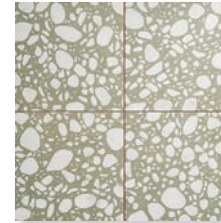

ceramic

terrana

These Terrana tiles feature smooth, rounded chips of white marble with soft grey veins to provide a contemporary take on traditional terrazzo. Available in 45cm x 45cm and three neutral hues, this range has a tranquil aesthetic, perfect for generating organic style within your home interiors. Made in a durable ceramic format, these tiles feature a natural matt finish with a PTV +36 anti-slip surface. They feature scored grid lines ready for grouting to create the illusion of four separate, smaller tiles for a cosy feeling in your home.

Fern

Featured: Terrana - Fern, Modern Heritage - Mallo

Featured: Terrana - Fossil

Featured: Terrana - Ink