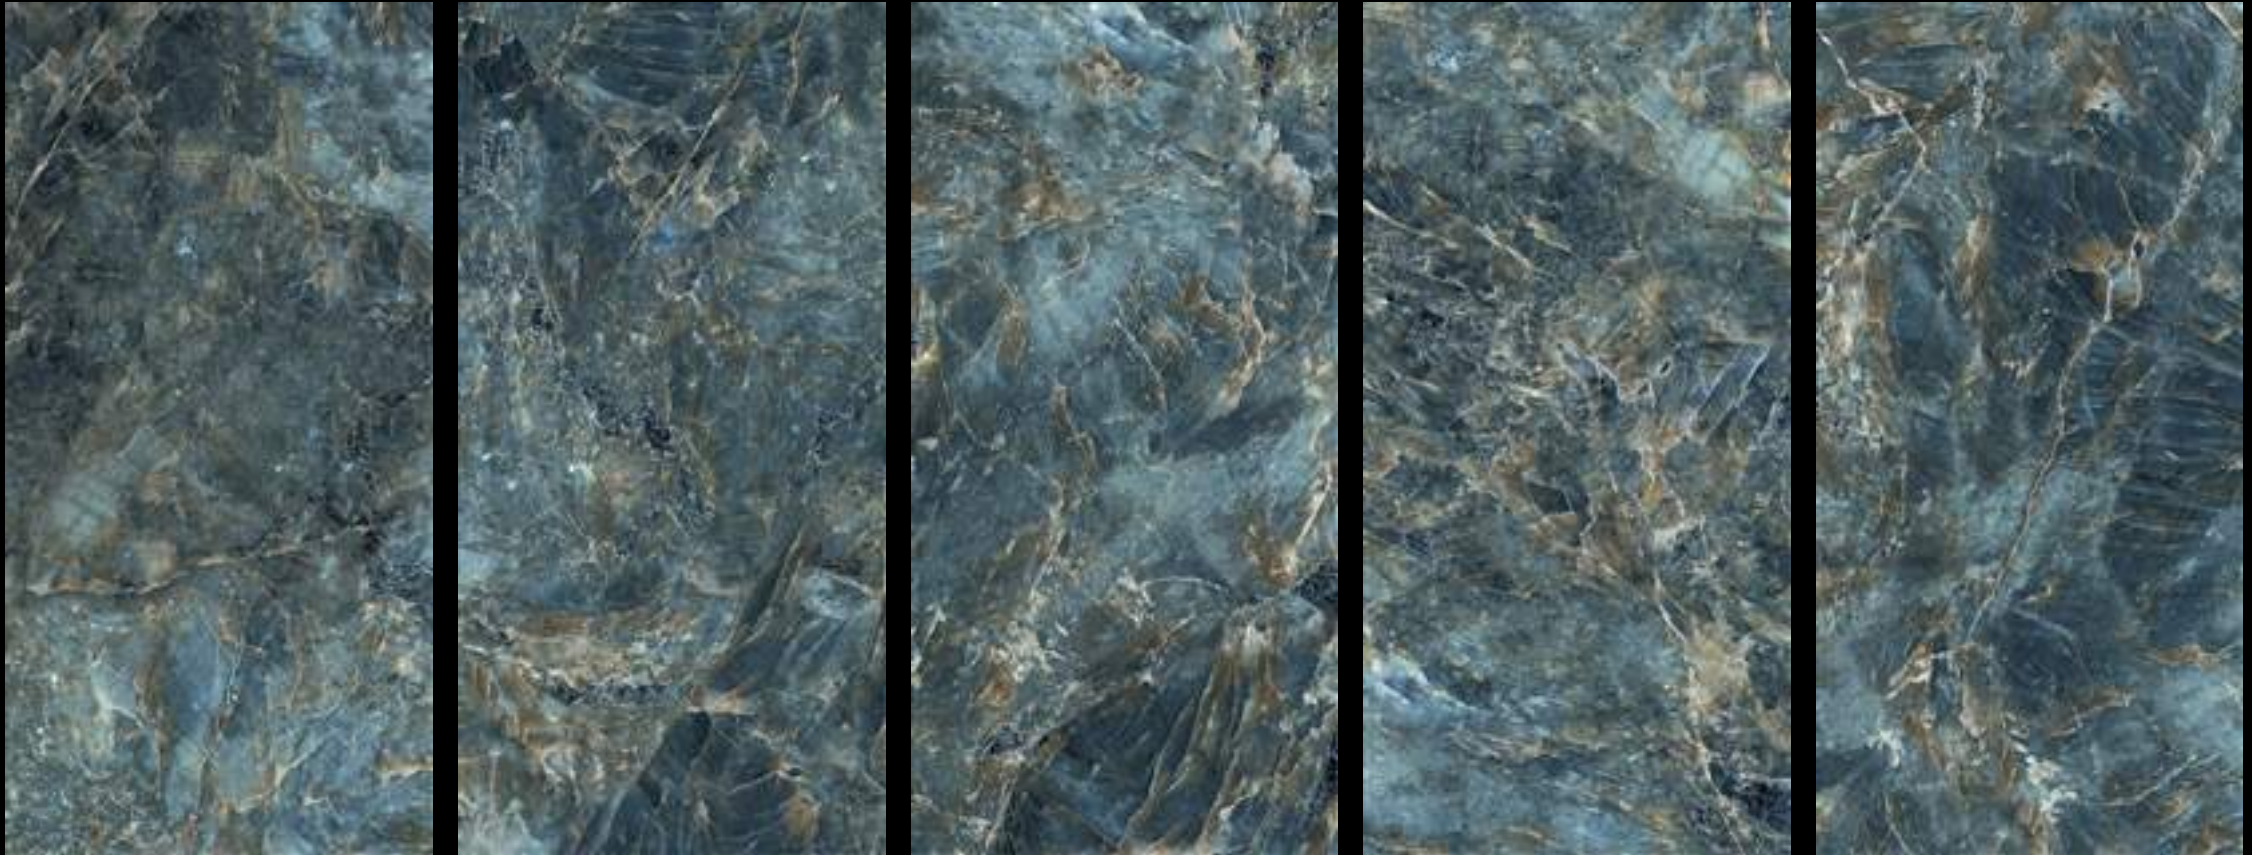

5 Faces

ATLANTIC DARK BLUE

ATLANTIC DARK BLUE 60X120 POLISHED

PEI 3 / 14 Faces

BEYOND SAND

BEYOND GREY

BEYOND 60X120cm

SAND