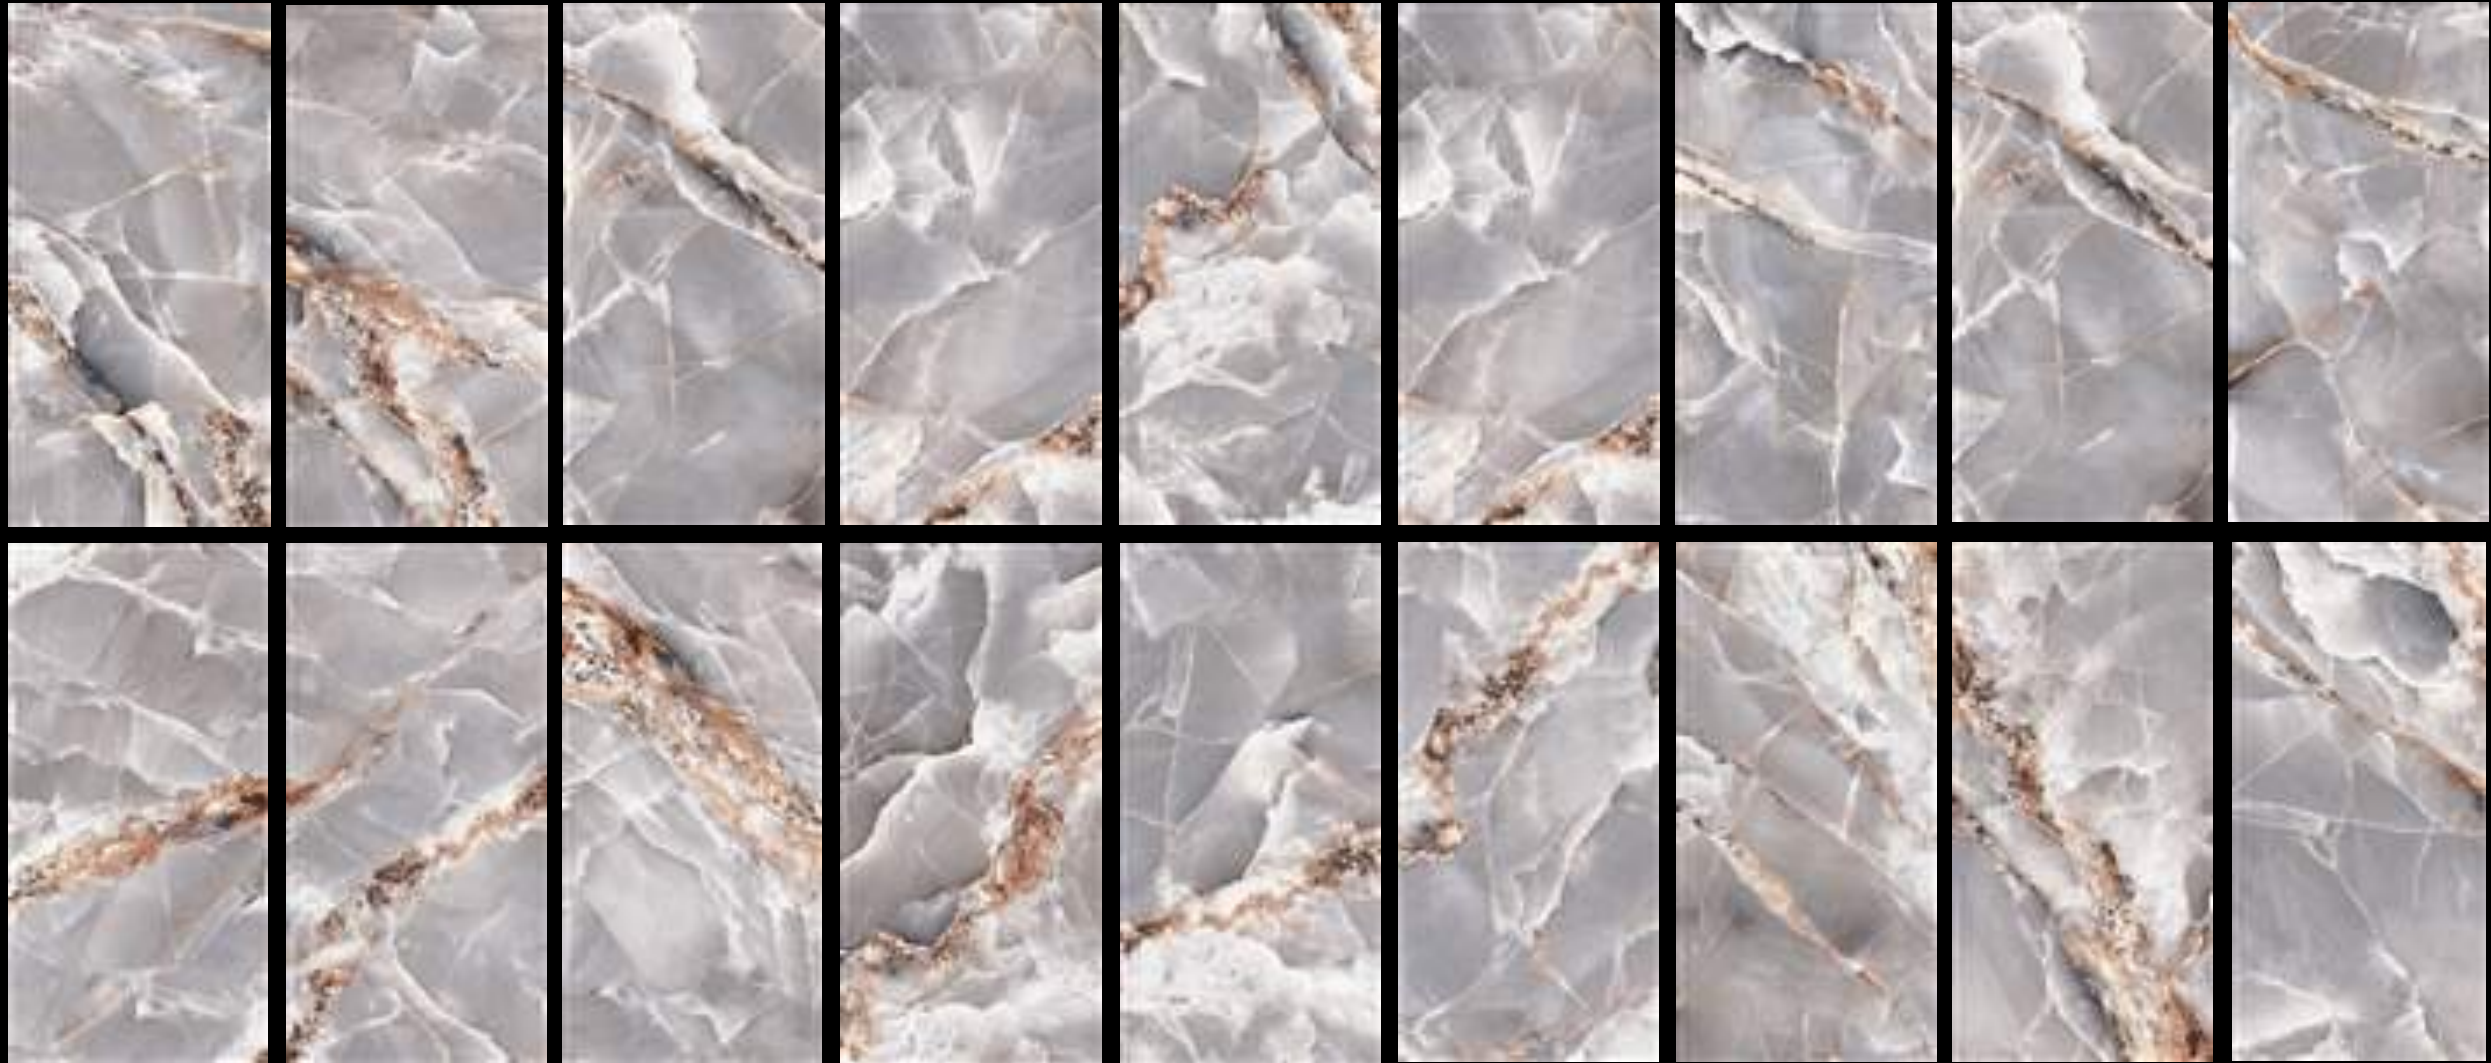

OMNIA GREY 60x120cm

18 Faces