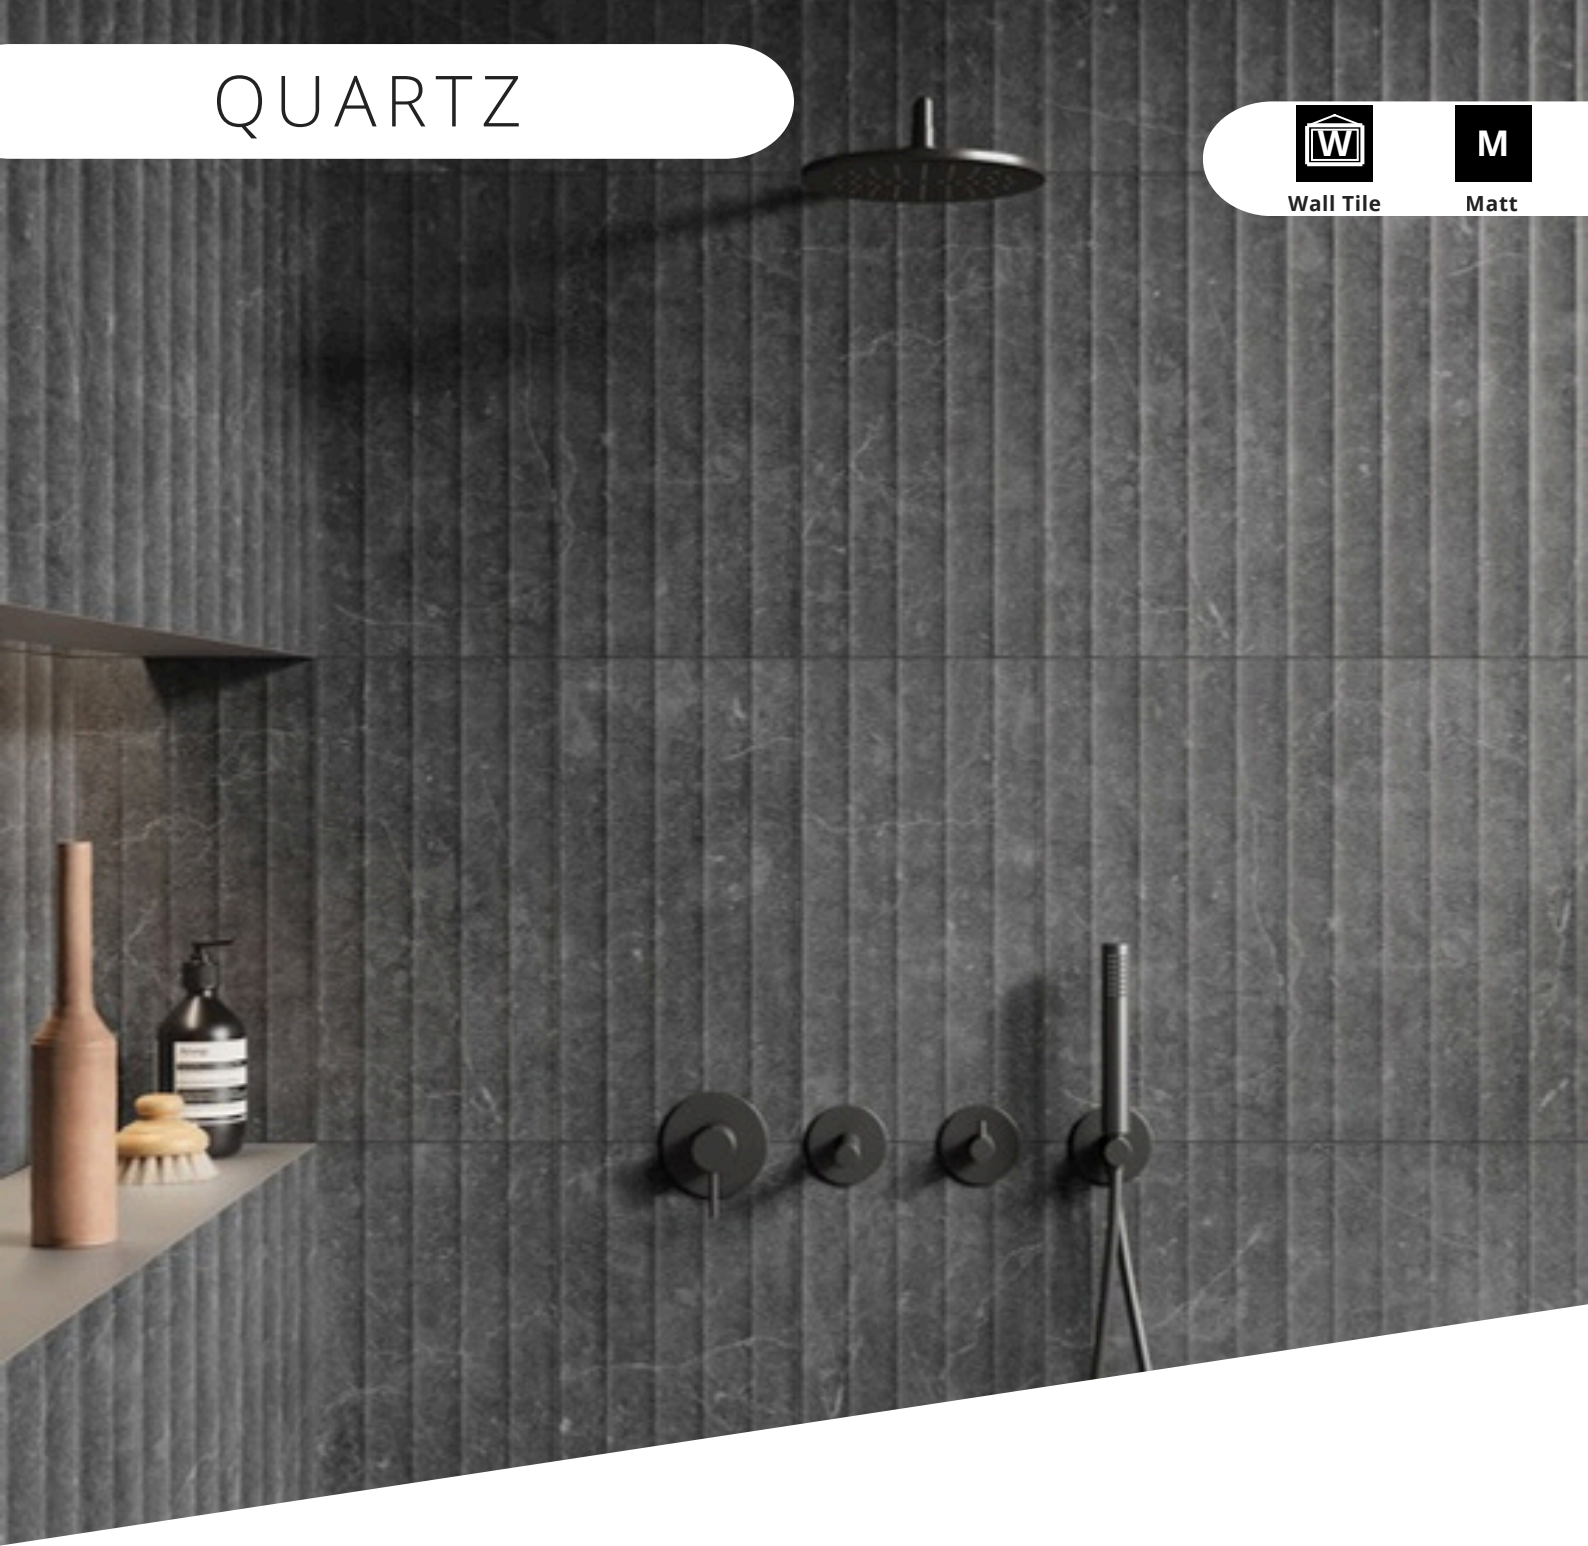

QUARTZ

Wall Tile

M

Matt