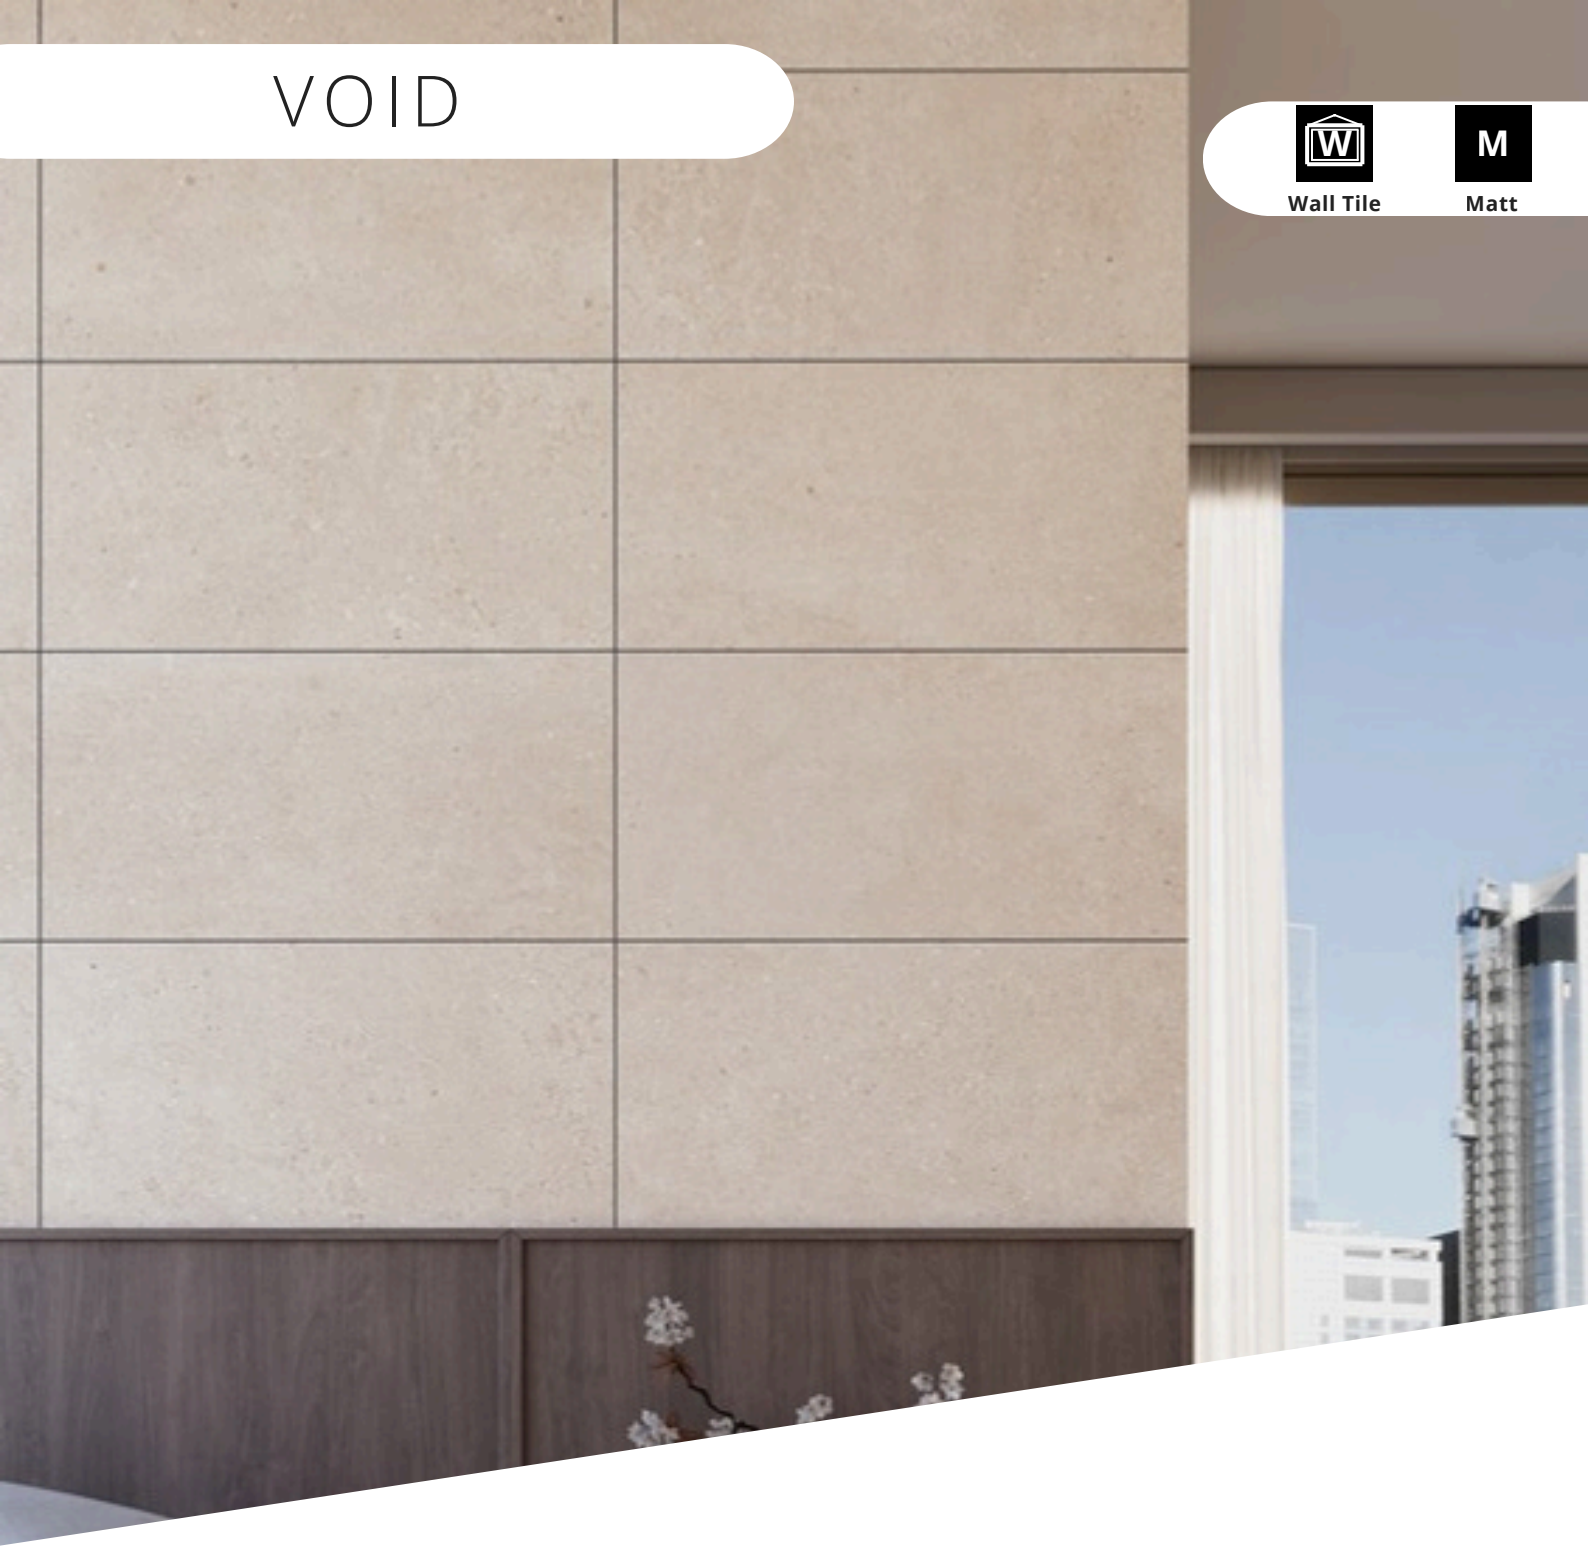

Size

600x300

Void

Suitability

Wall

Finish

Matt

Body