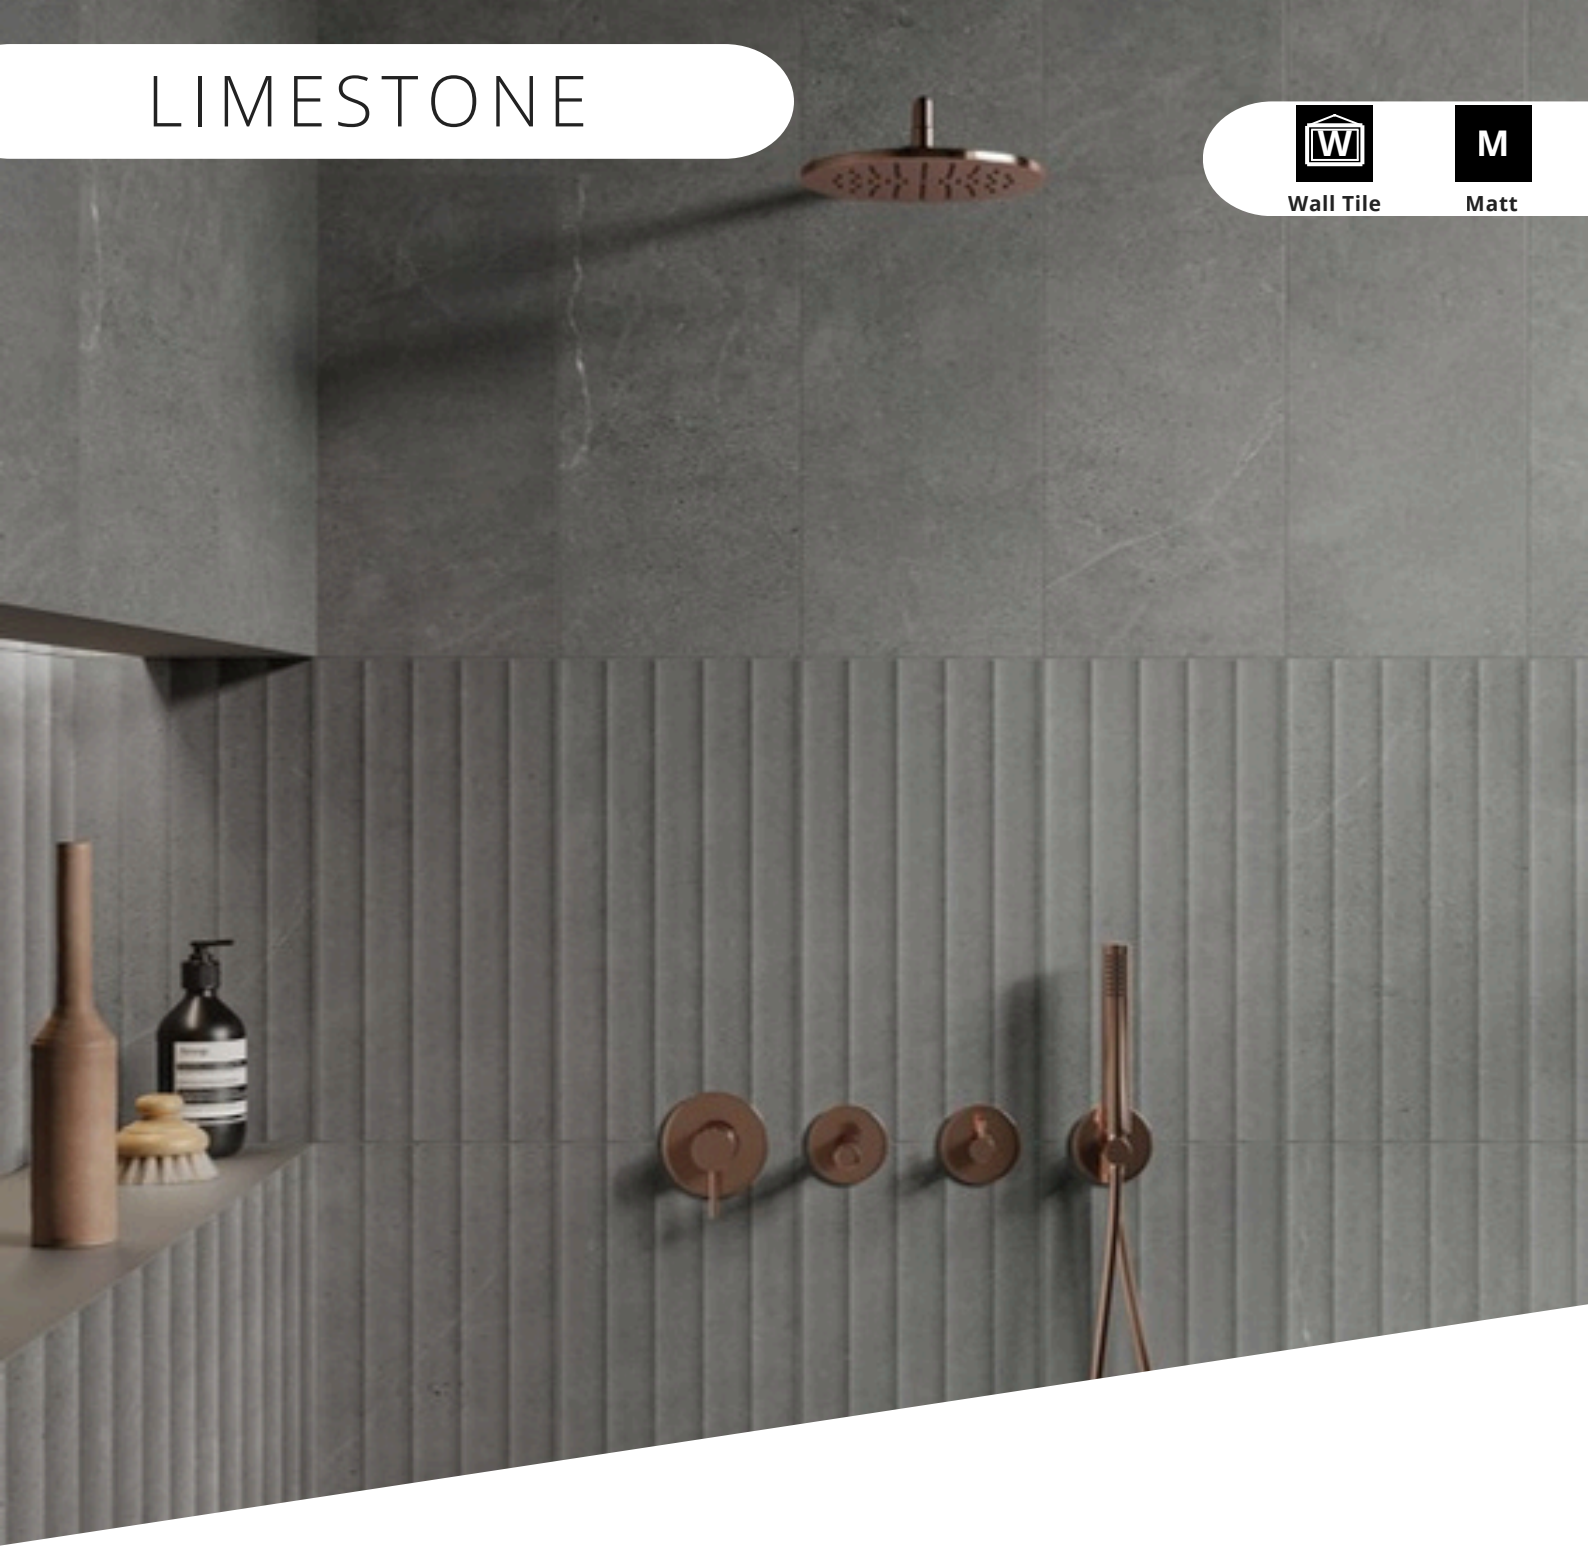

Body

Ceramic

Bone
& Decor

Taupe
& Decor

LIMESTONE

Wall Tile

M

Matt