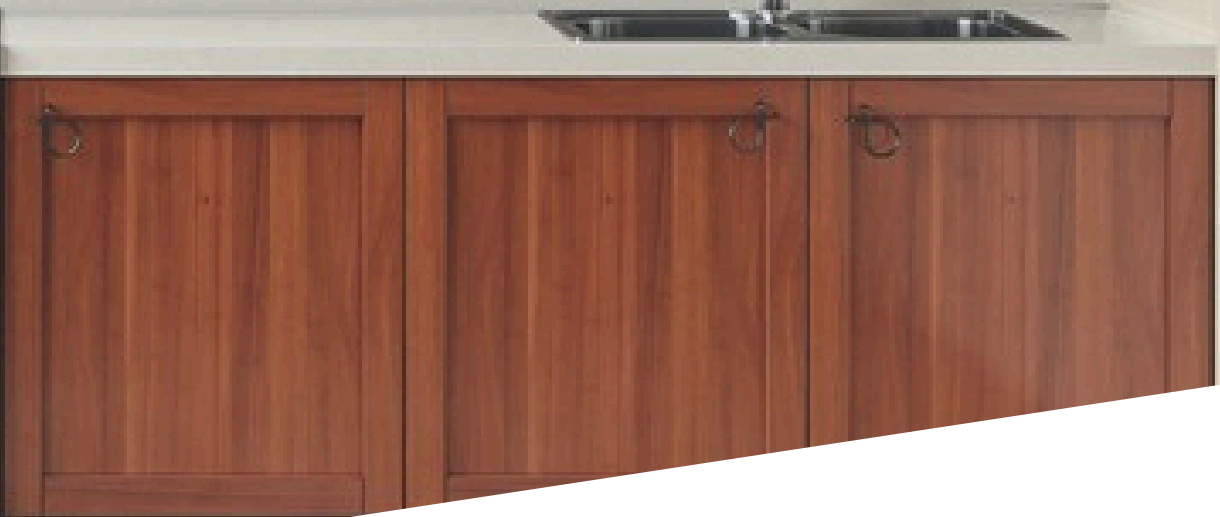

Size

600x300
600x600
*1200x600
1000x1000

Beige

Suitability

Wall & Floor

* White

Finish

Matt