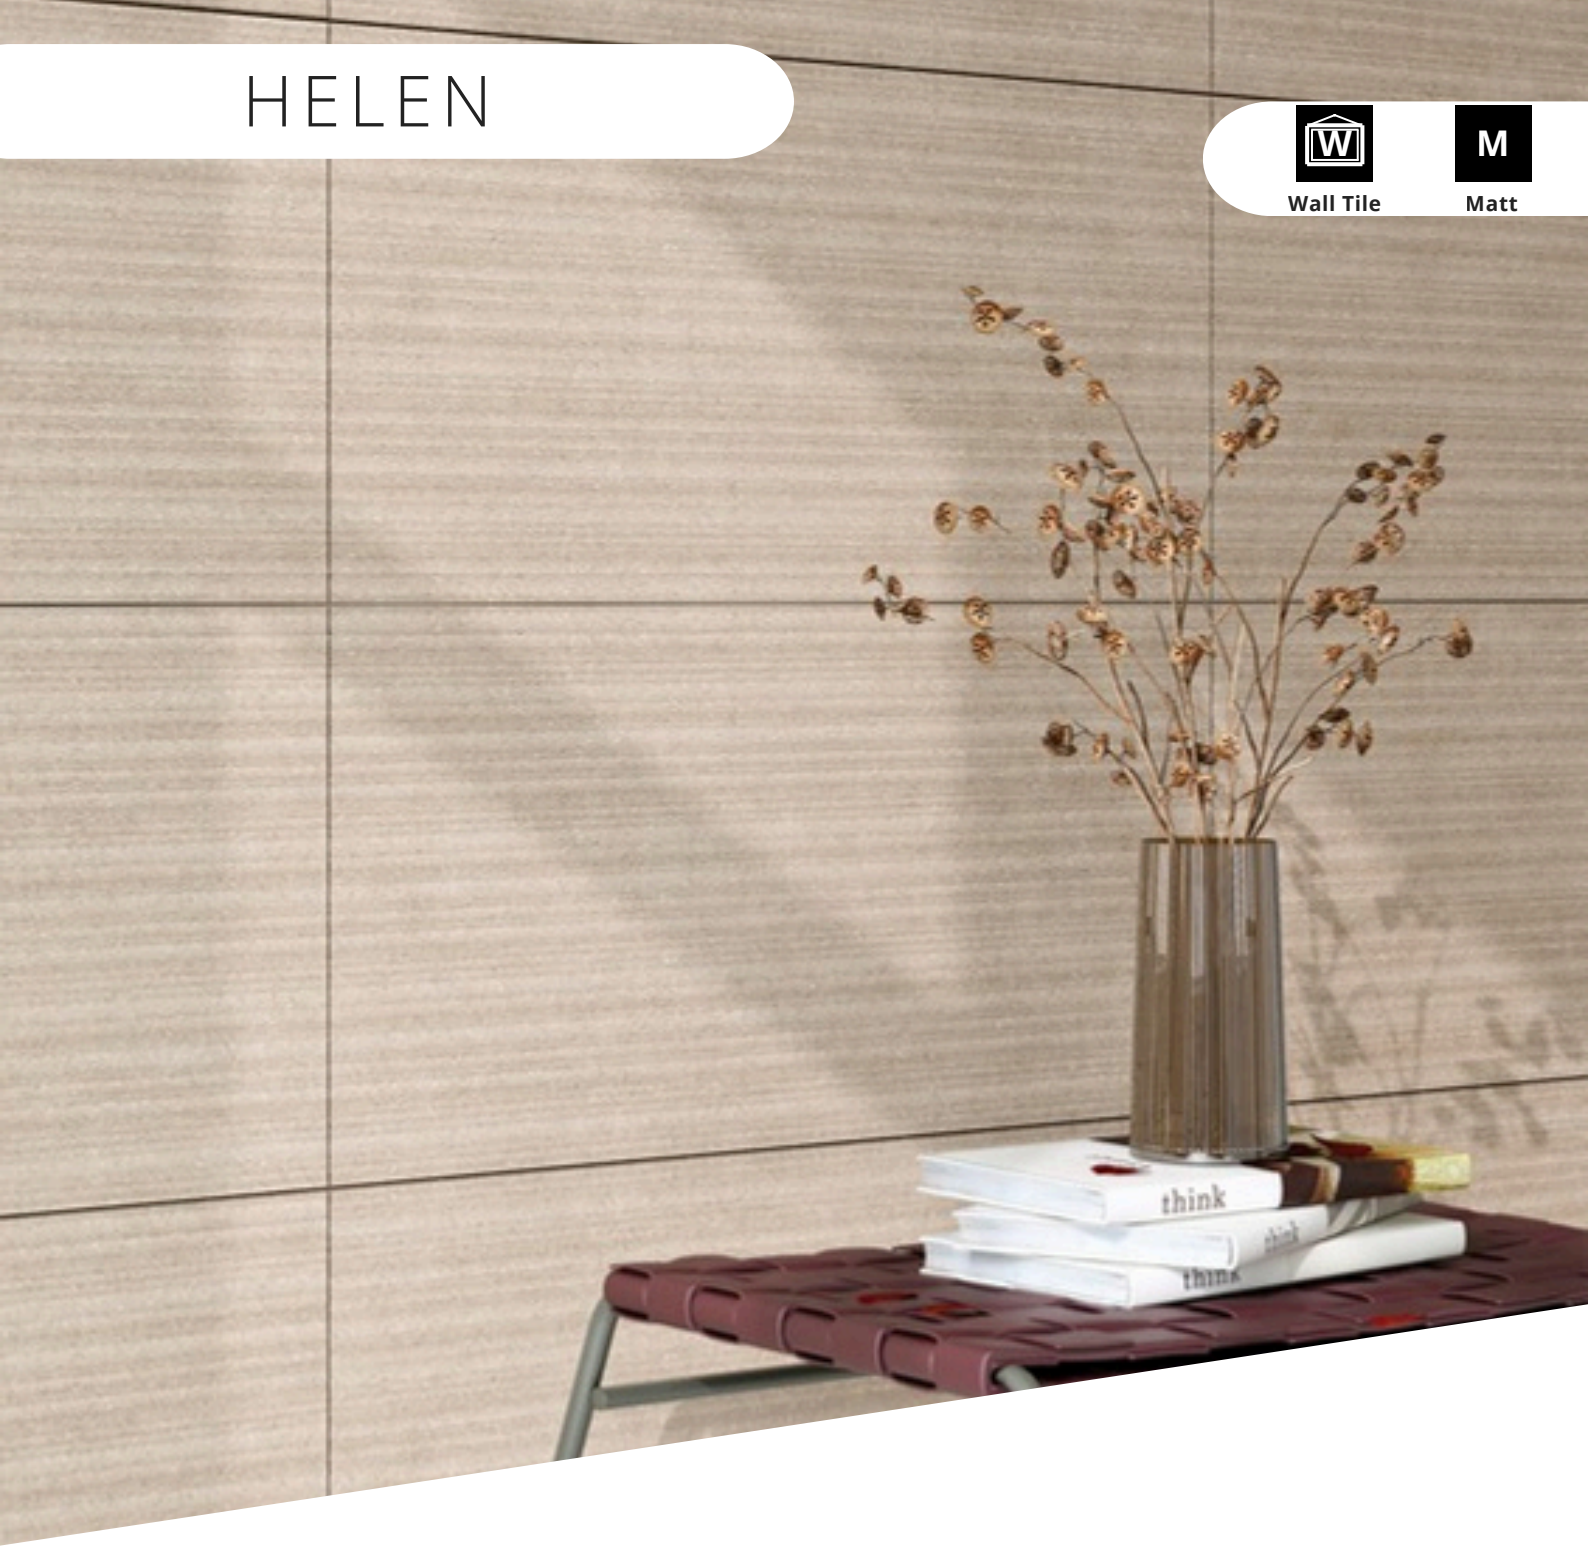

HELEN

Wall Tile

M

Matt

Size

600x300

Suitability

Wall

Finish

Matt

Body

Ceramic