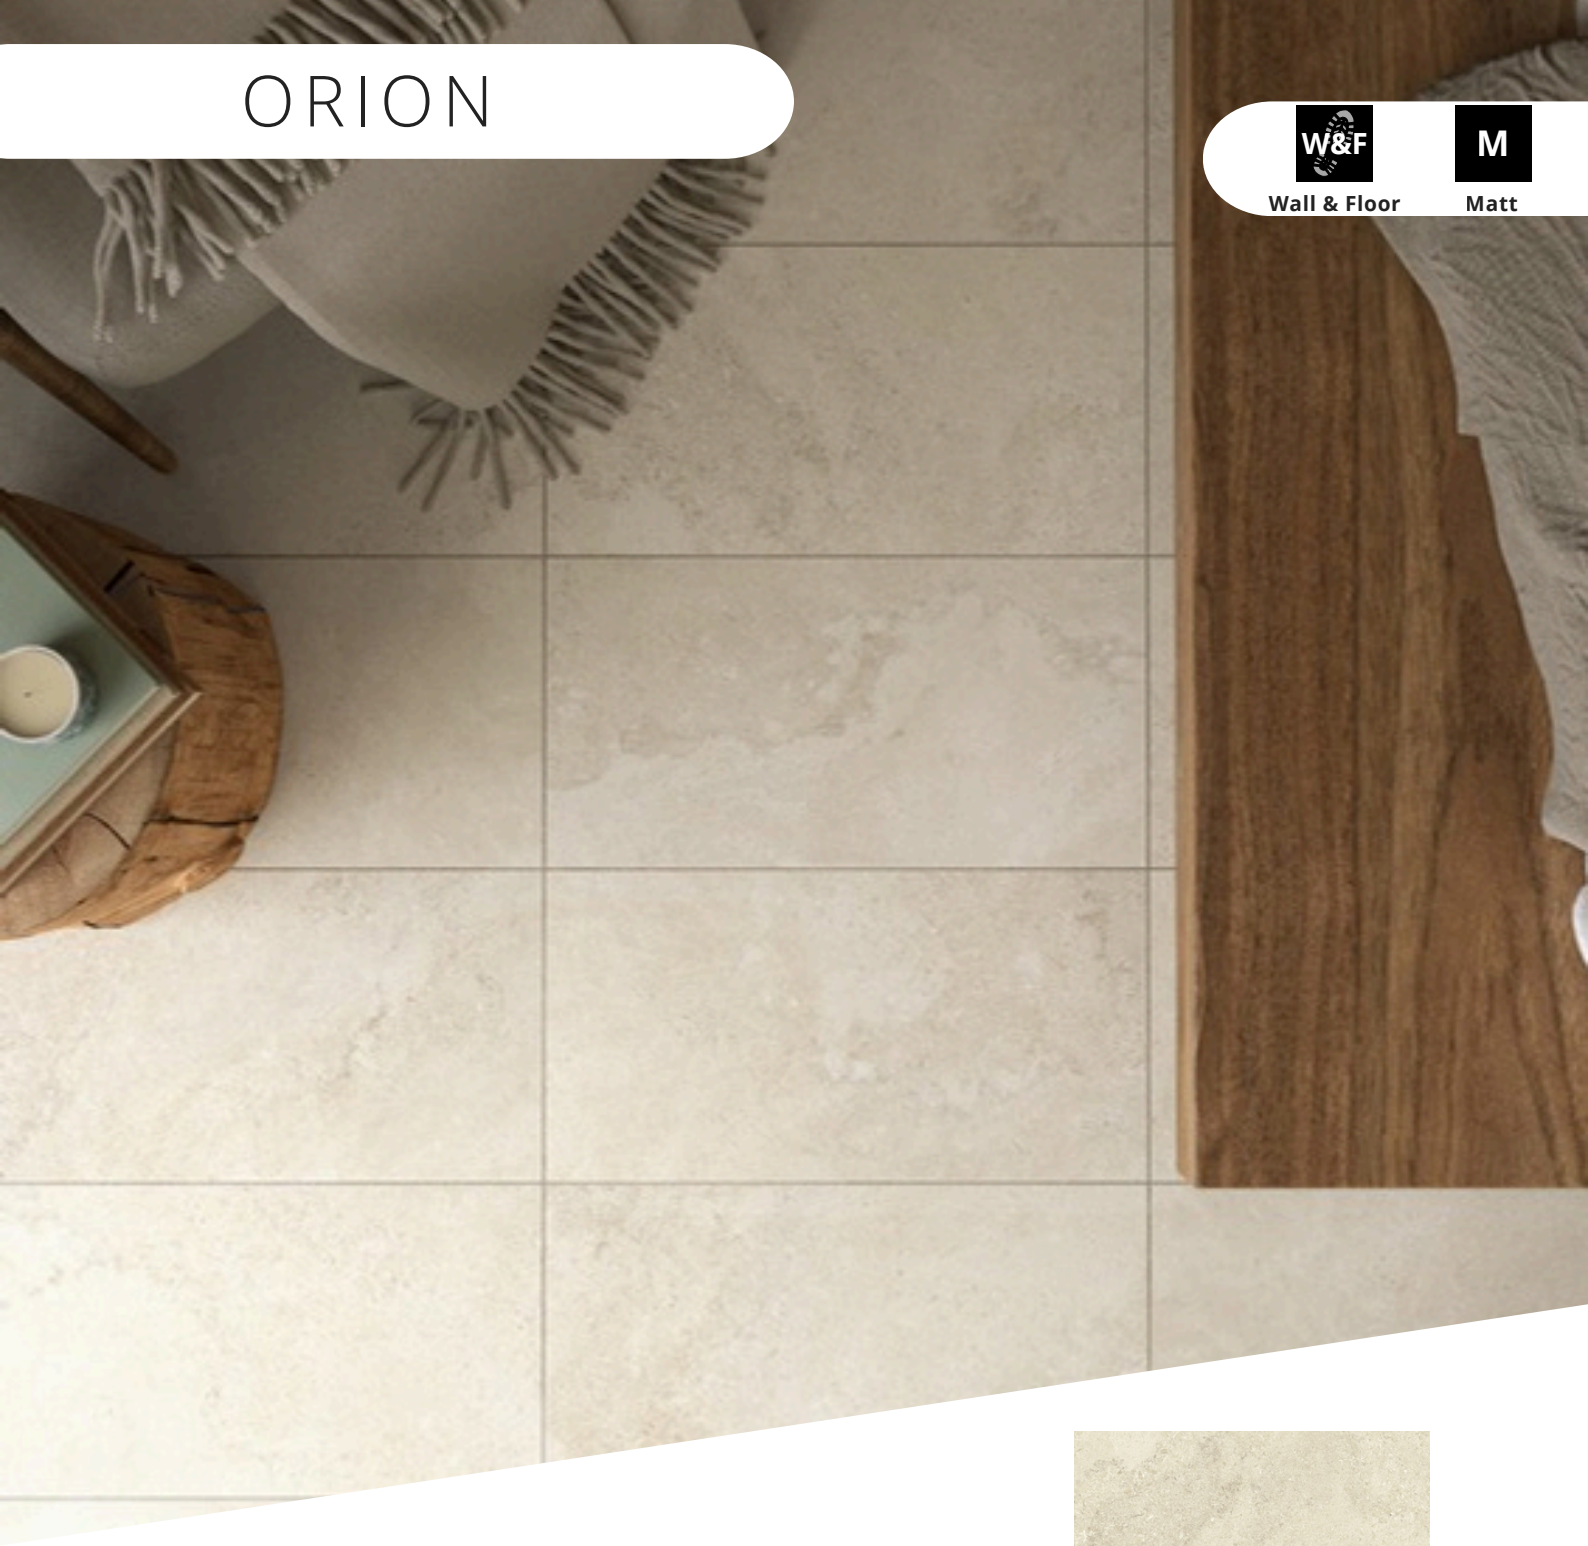

Bone

ORION

Wall & Floor

M

Matt