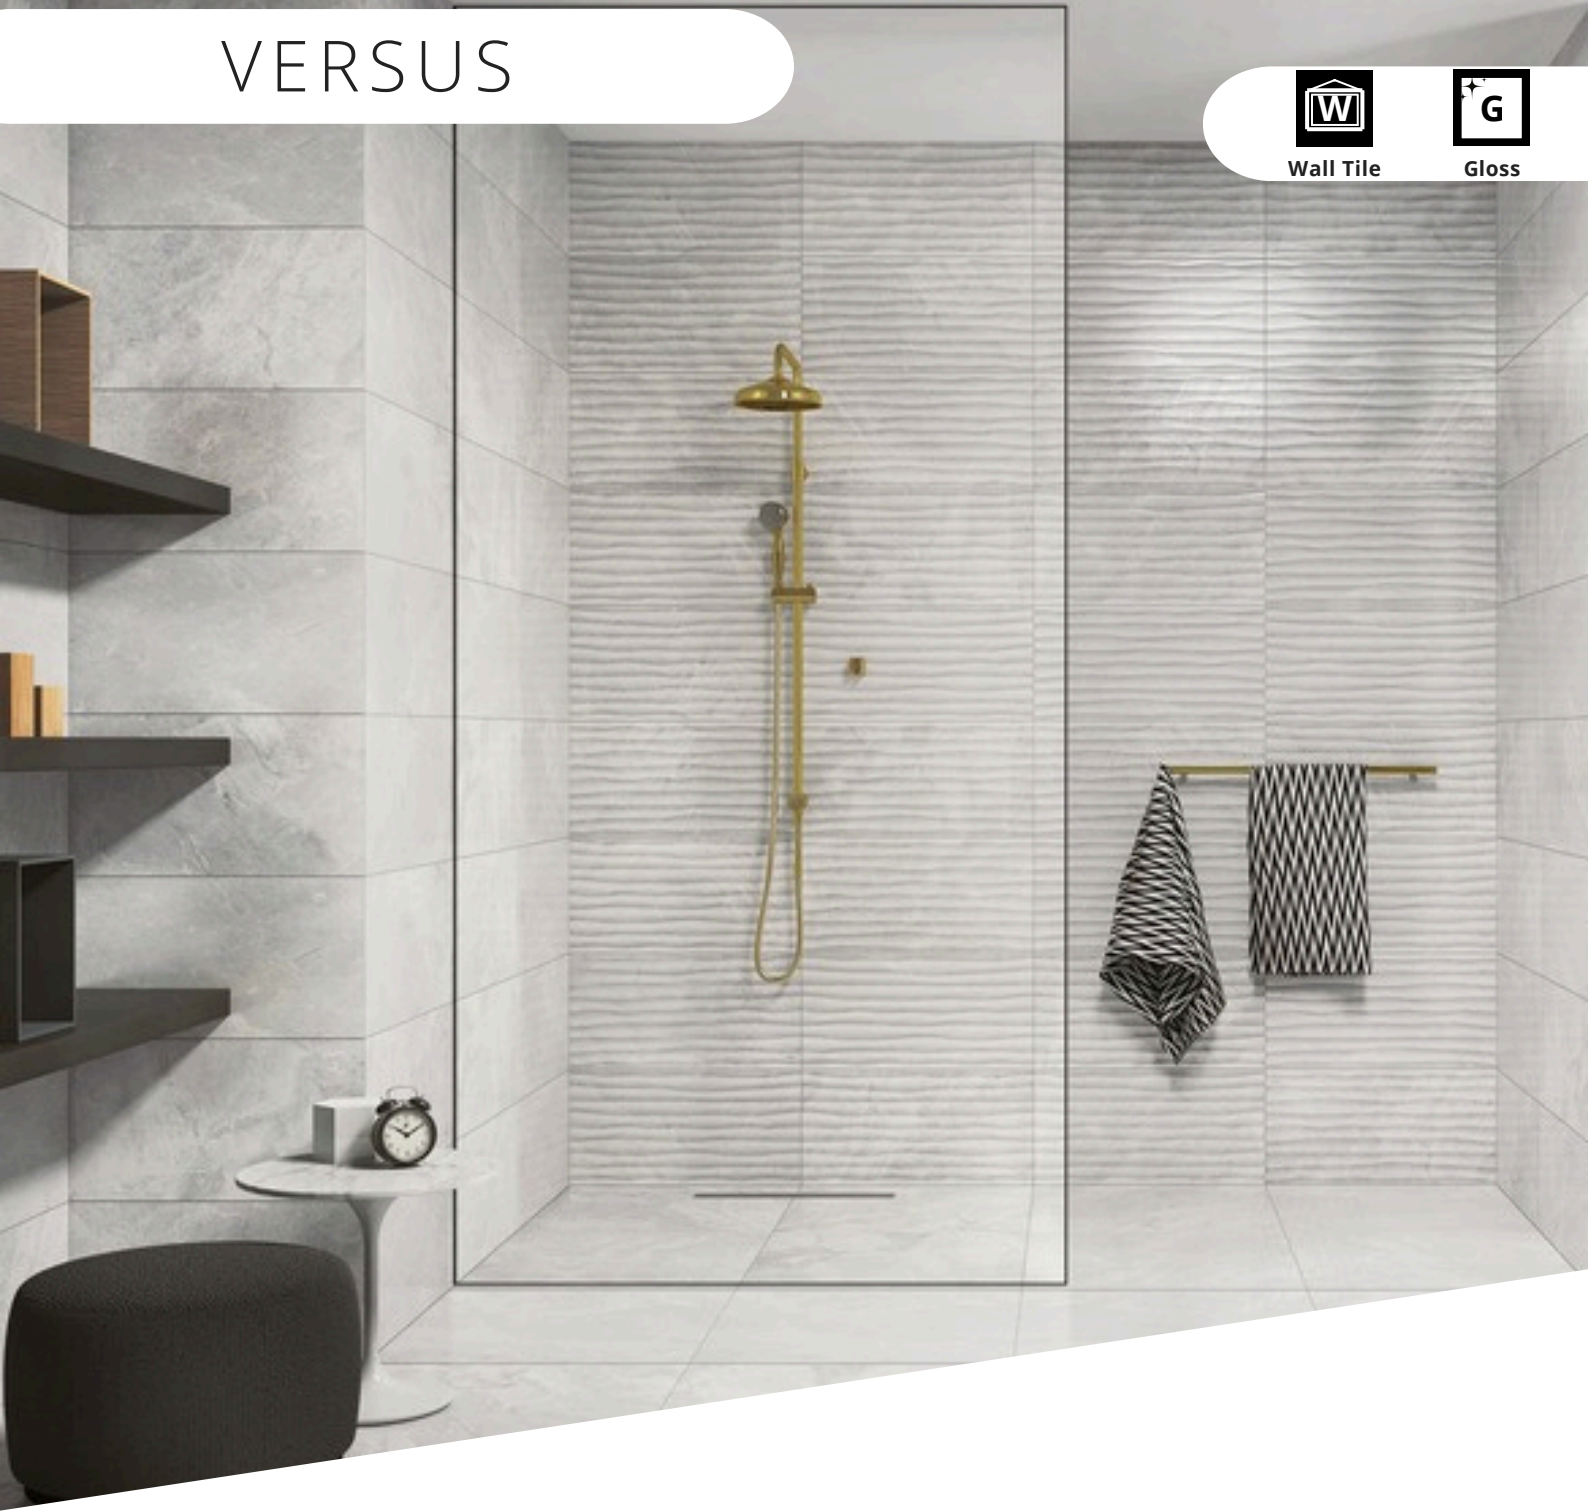

Wall

Finish

Matt

Body

Ceramic

Sand

White

VERSUS

Wall Tile

Gloss

Size

600x300

Versus

Suitability

Wall

Finish