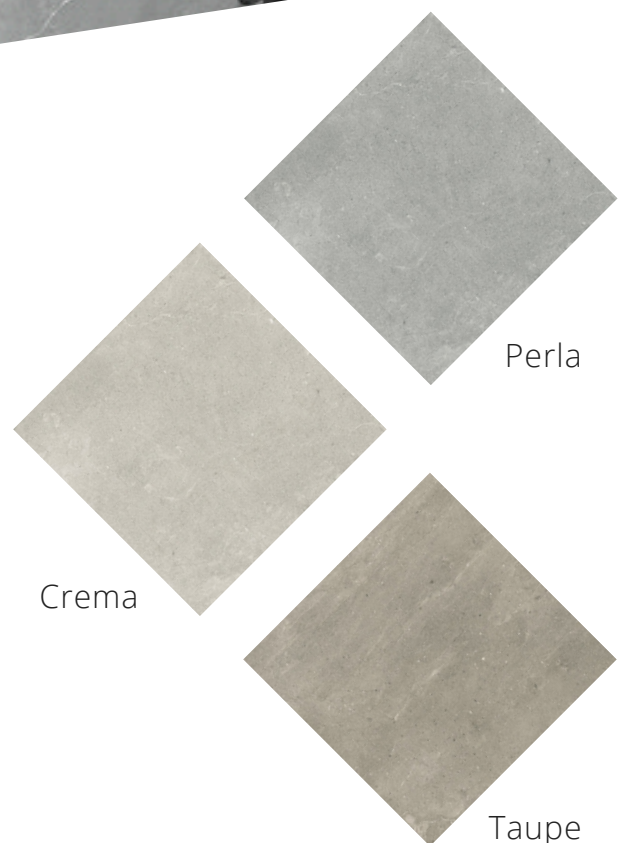

Size

600x600

Suitability

Wall & Floor

Finish

Matt

Body

Porcelain