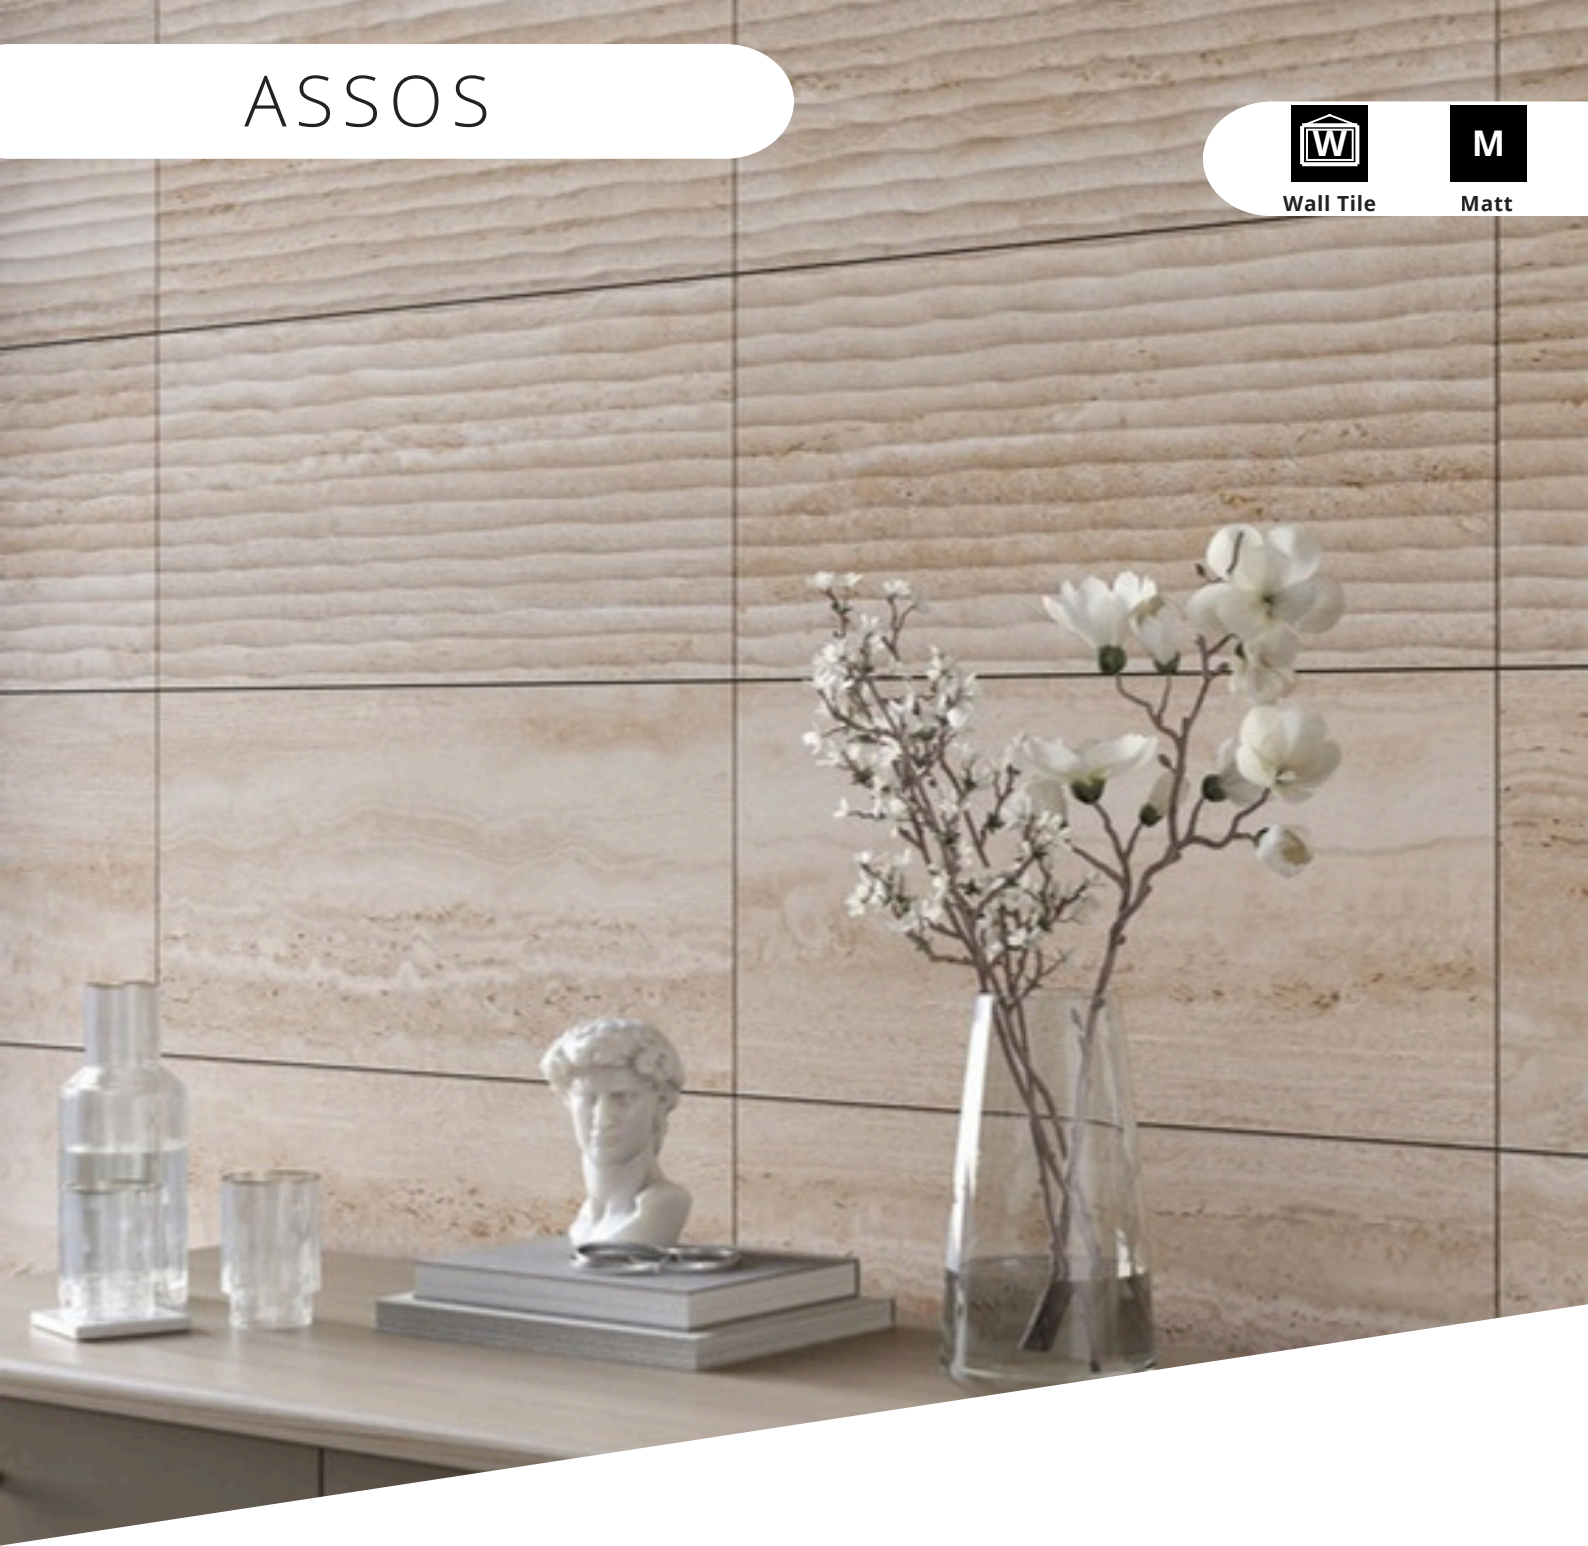

ASSOS

Wall Tile

M

Matt

Size

600x300

Suitability

Wall

Finish

Matt

Body

Ceramic