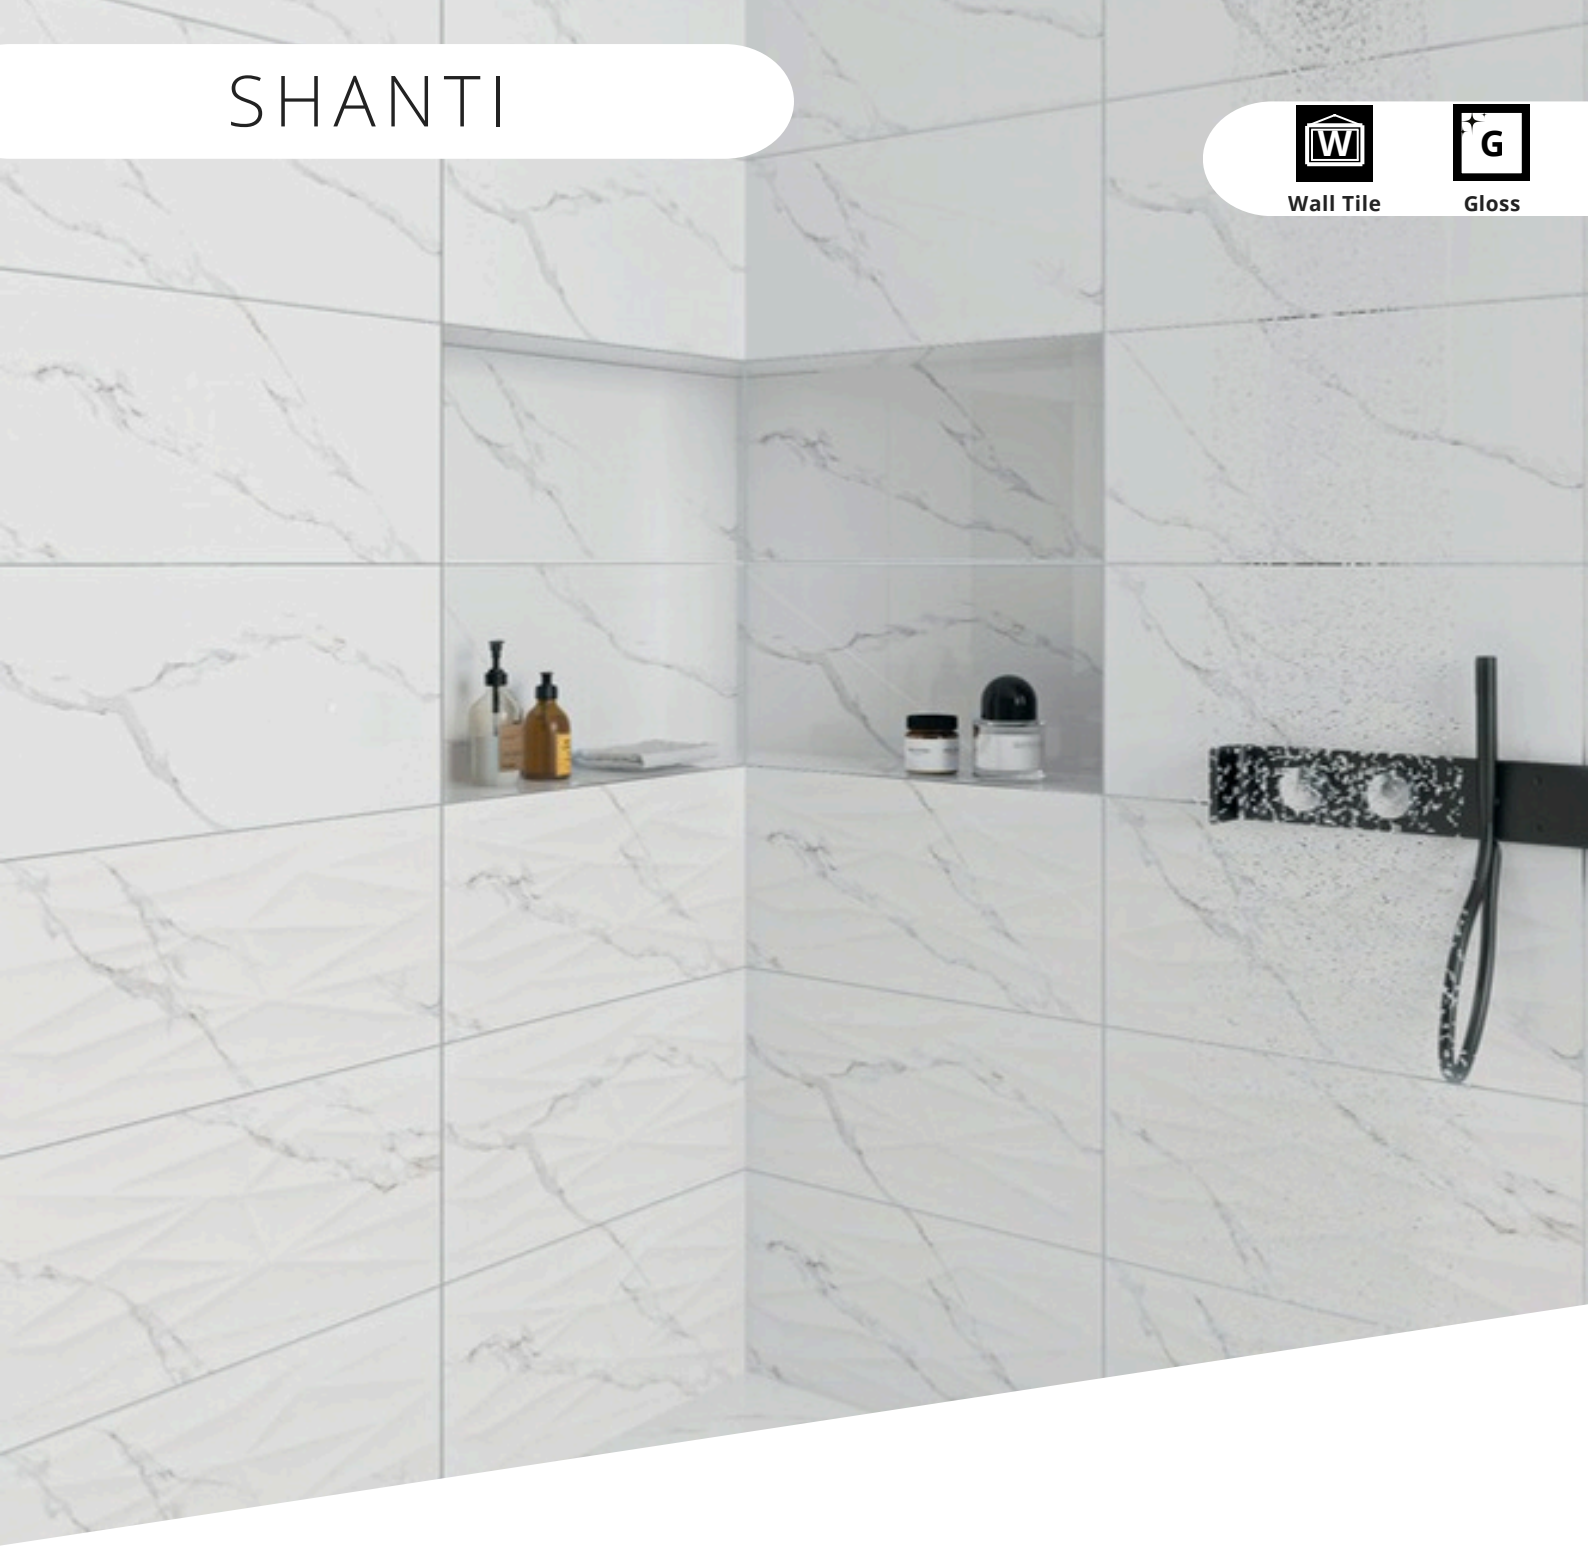

Dark

SHANTI

Wall Tile

Gloss

Size

600x300

Suitability

Wall

Finish

Gloss

Body

Ceramic

SHETLAND

Wall Tile

Matt

Size