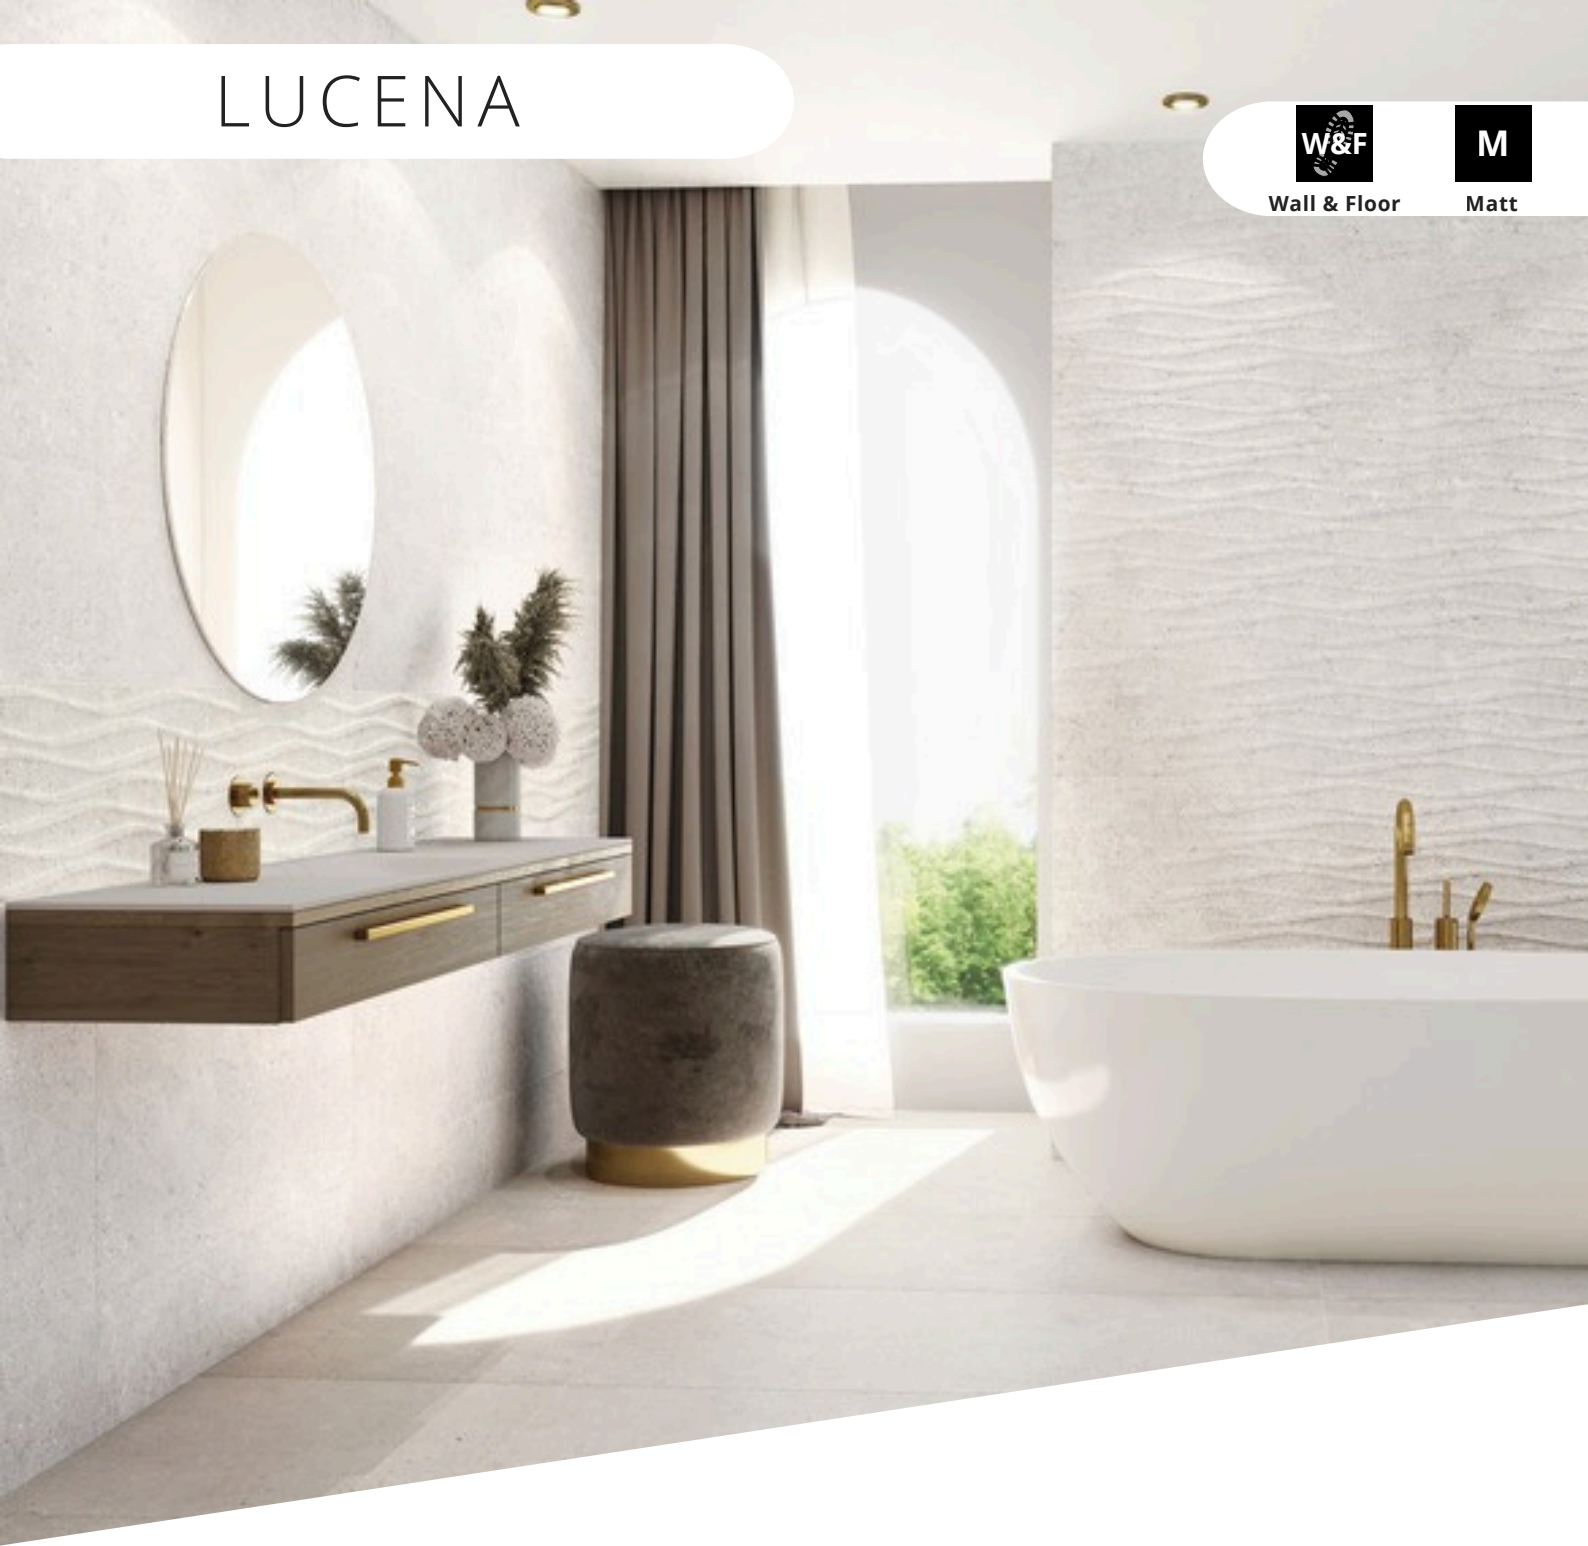

LUCENA

Wall & Floor

M

Matt