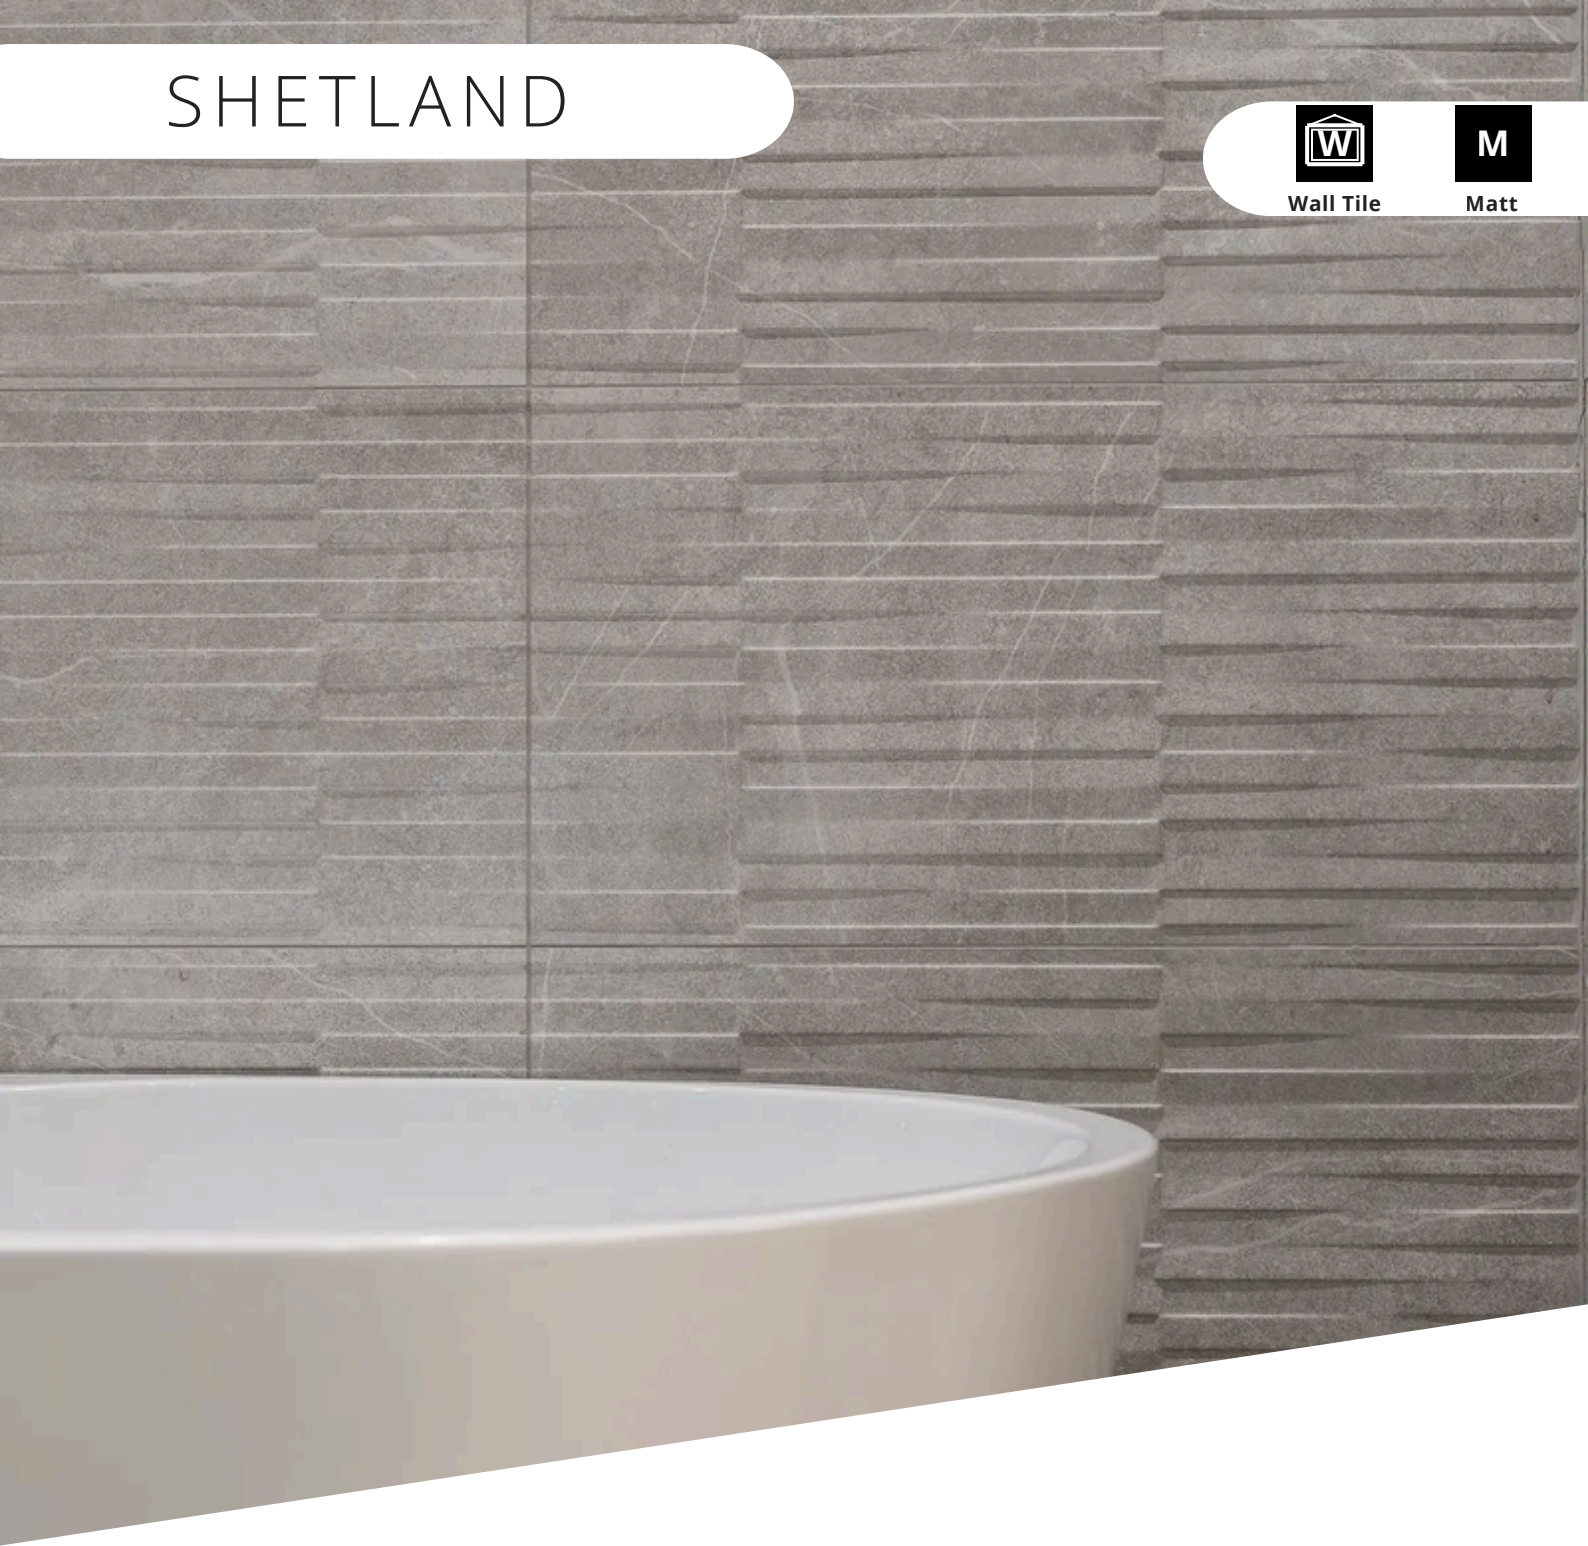

Finish

Gloss

Body

Ceramic

SHETLAND

Wall Tile

Matt

Size