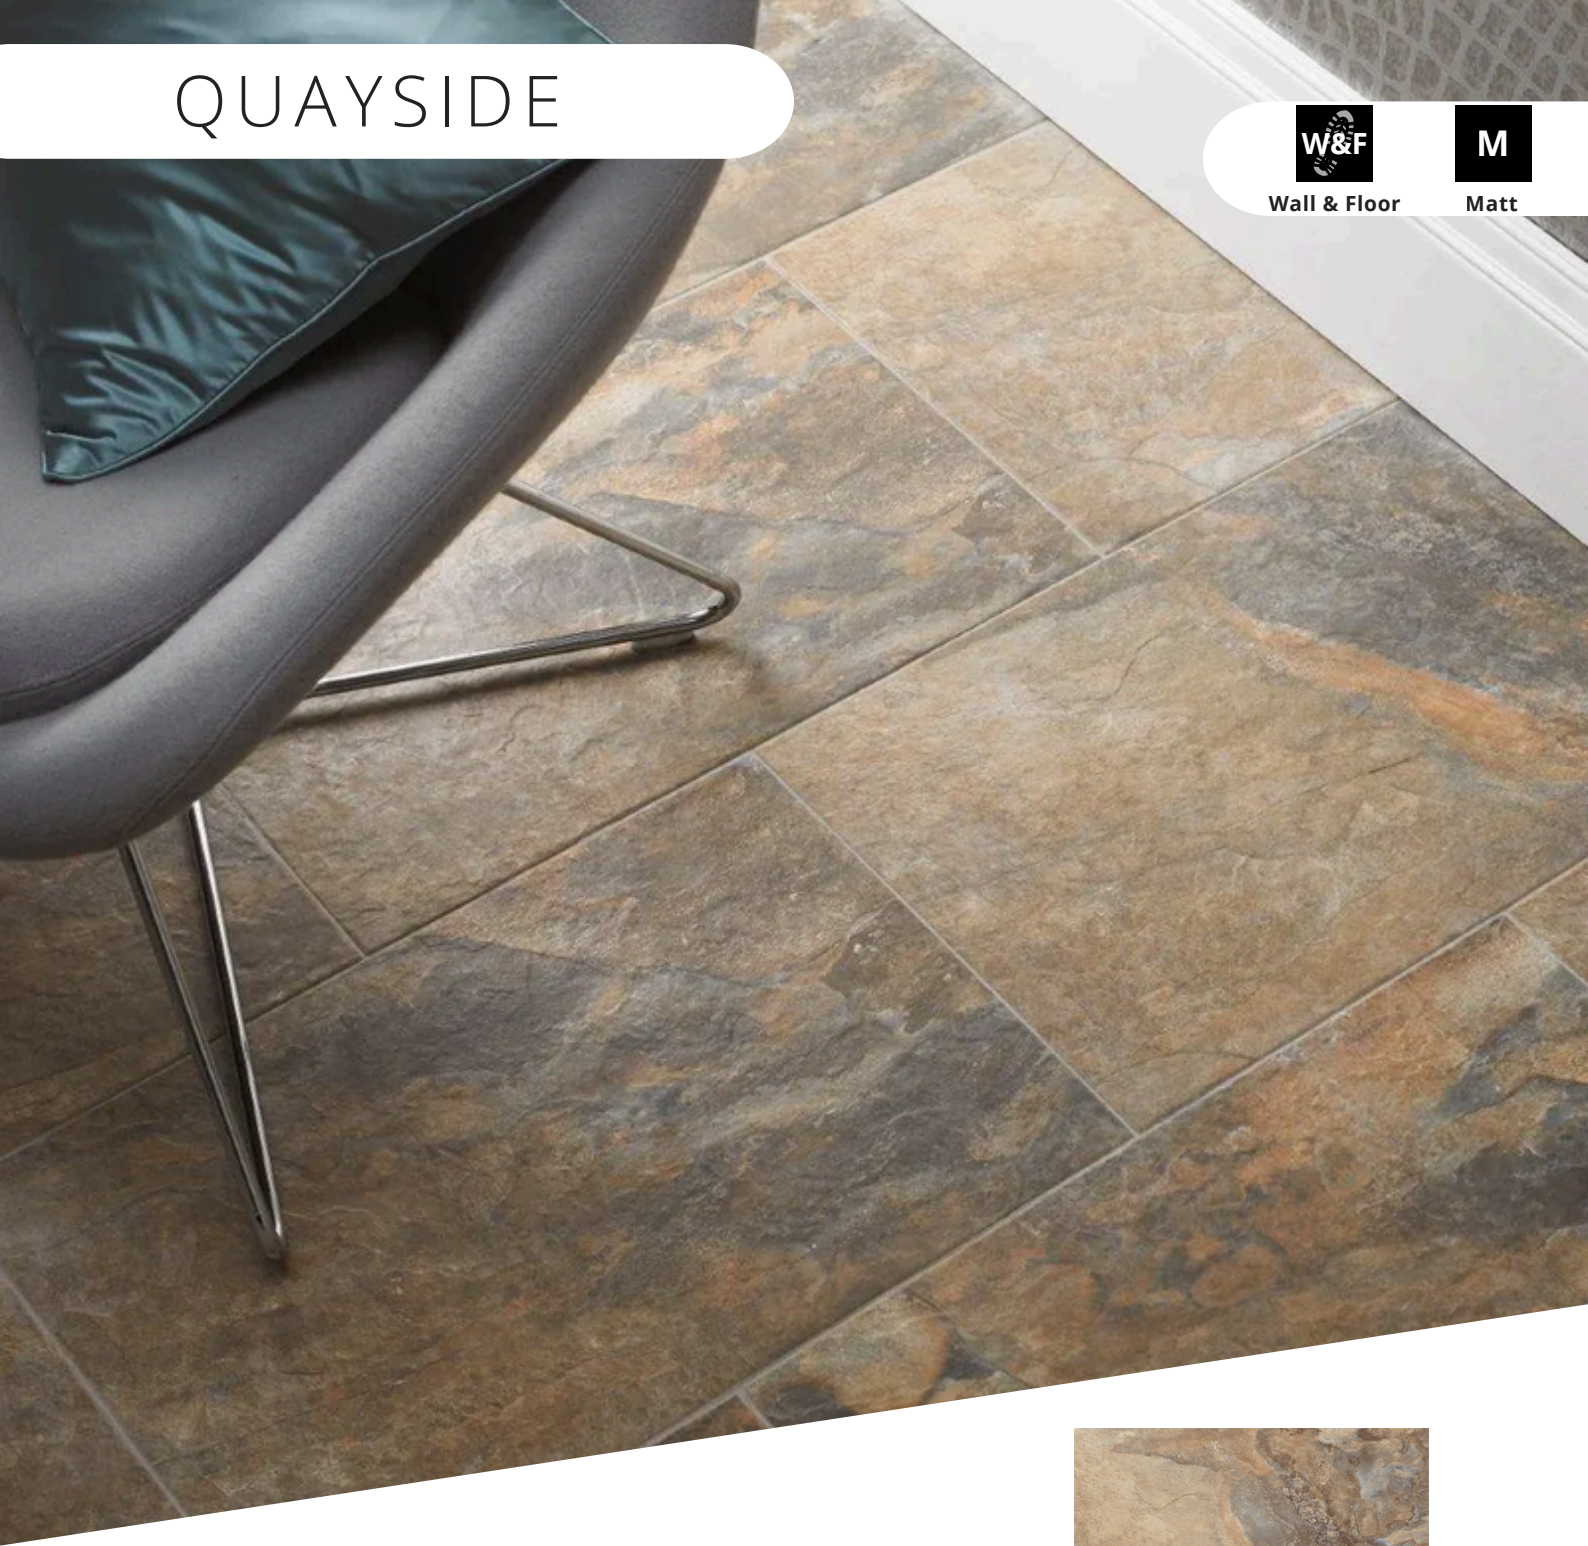

Brown

Grey

Cream

Size	600x400
Suitability	Wall & Floor
Finish	Matt
Body	Porcelain

SALERNO

Wall Tile

Gloss

Size