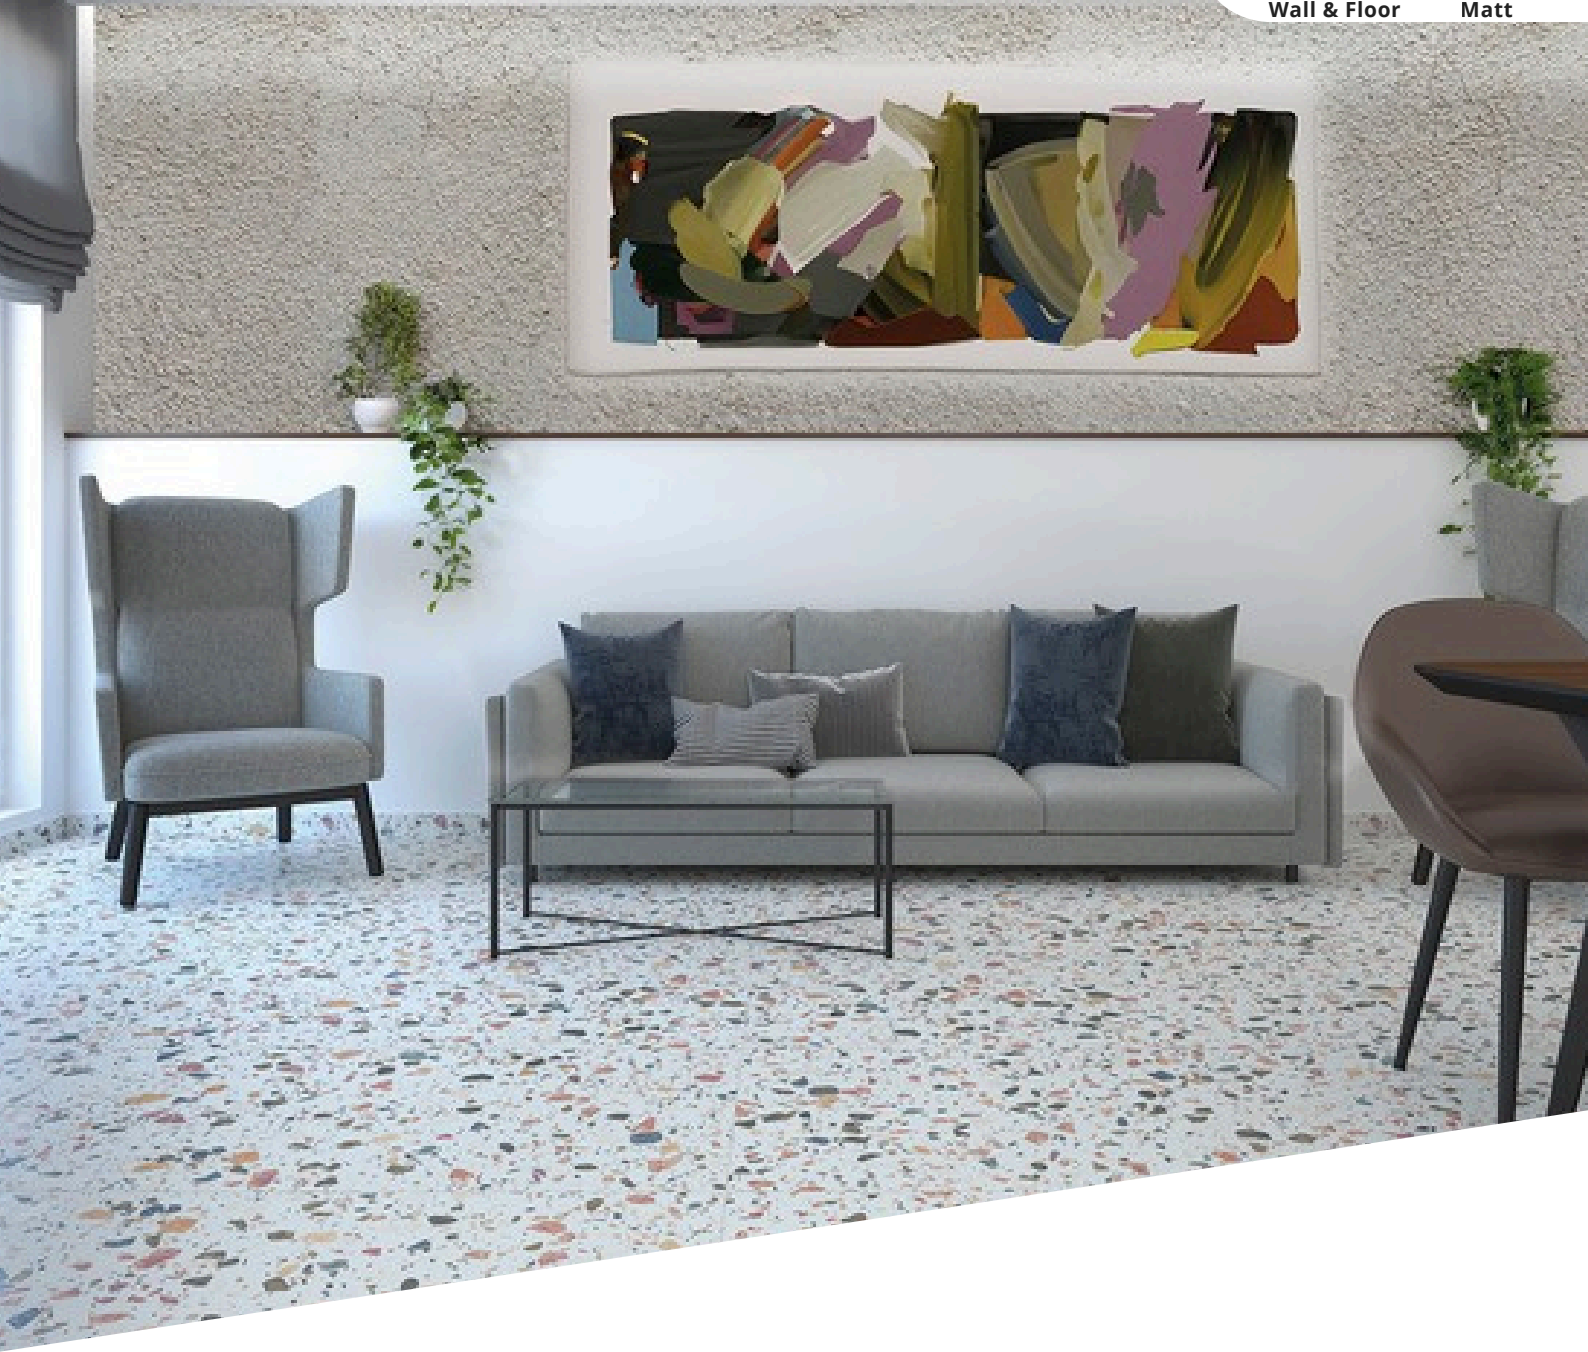

AZZO

Wall & Floor

M

Matt