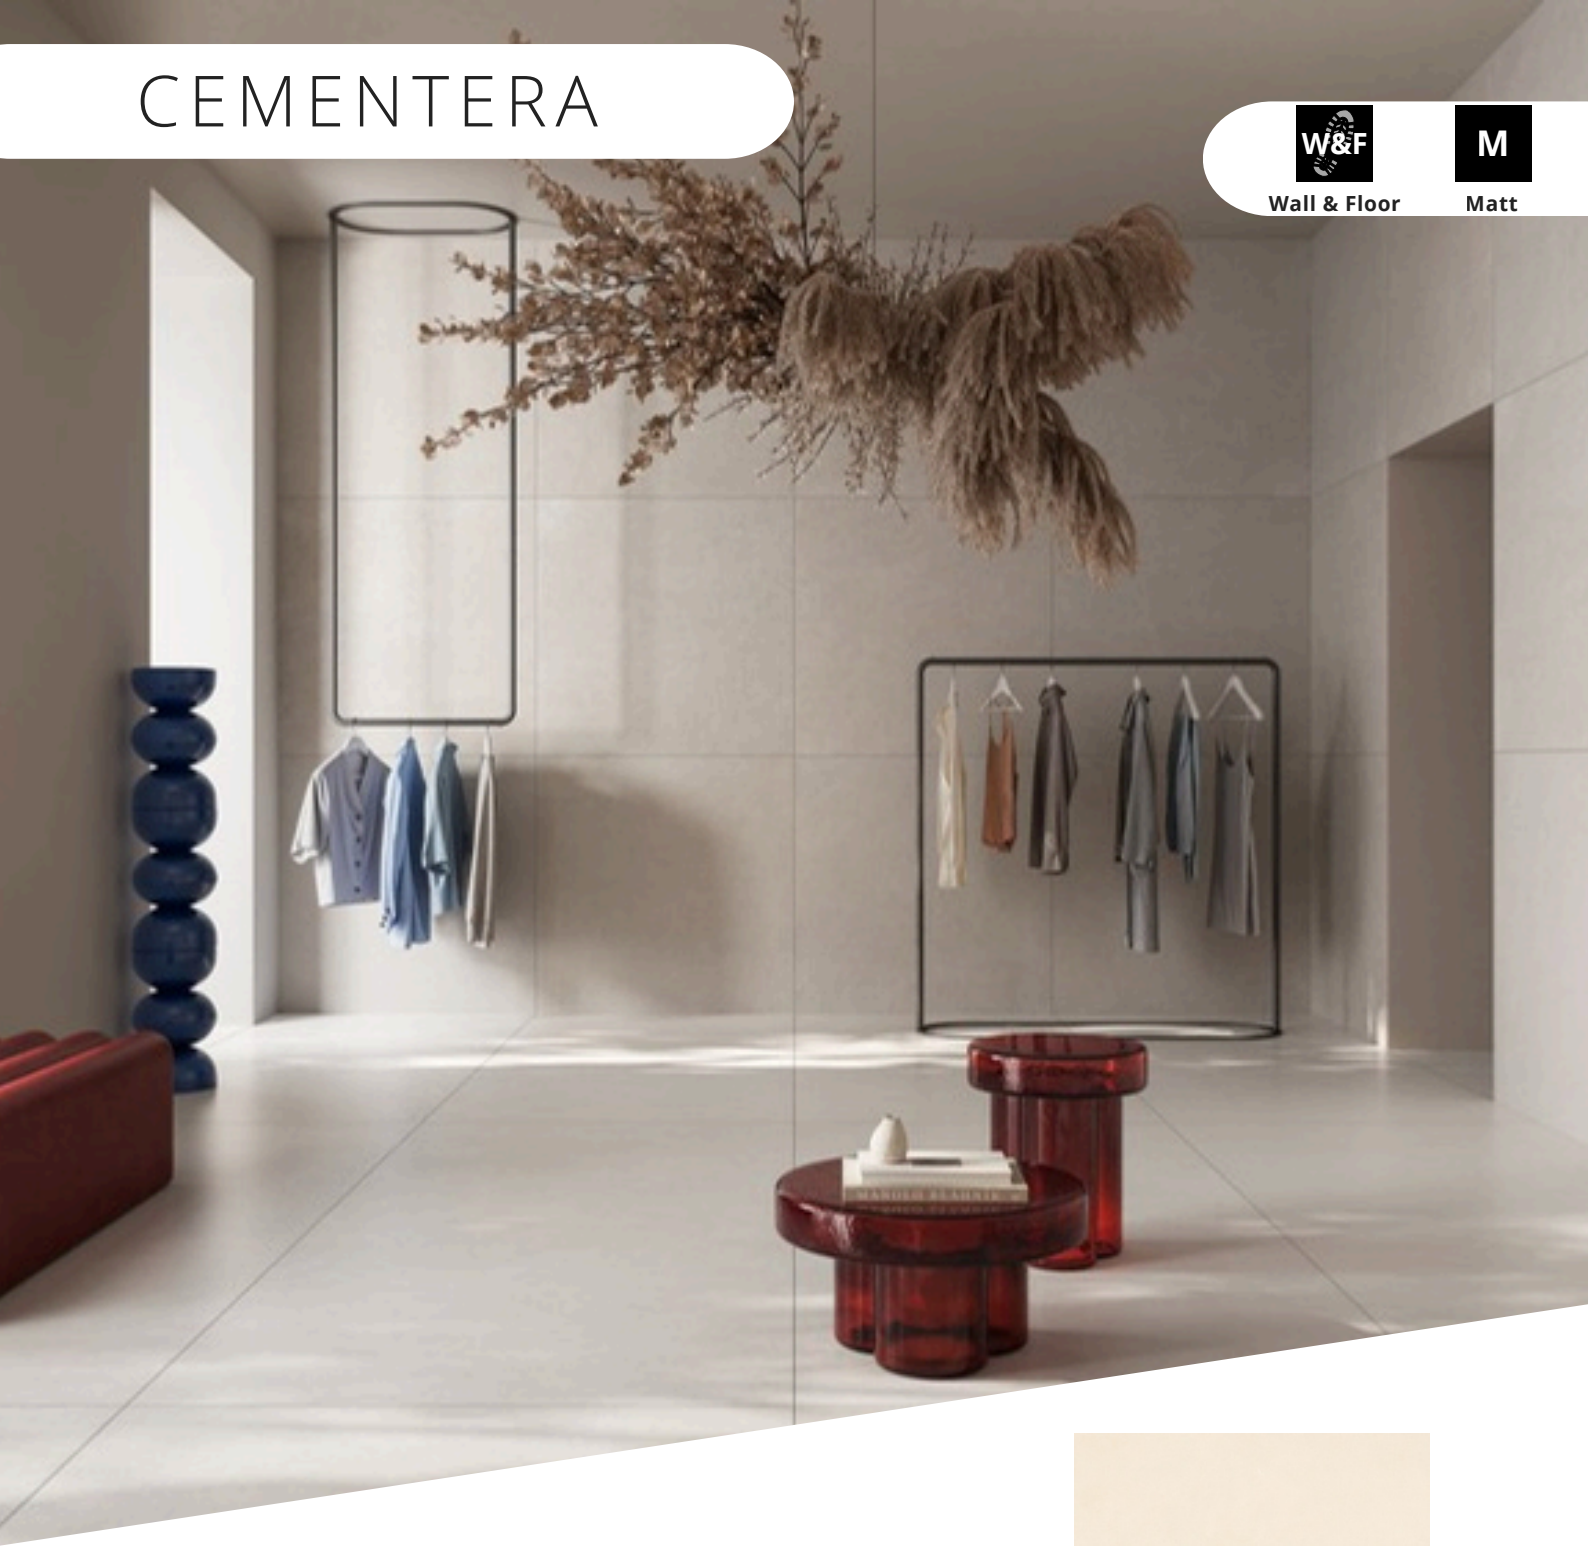

Body Porcelain

Calacata

CEMENTERA

Wall & Floor

M

Matt

Size

600x600