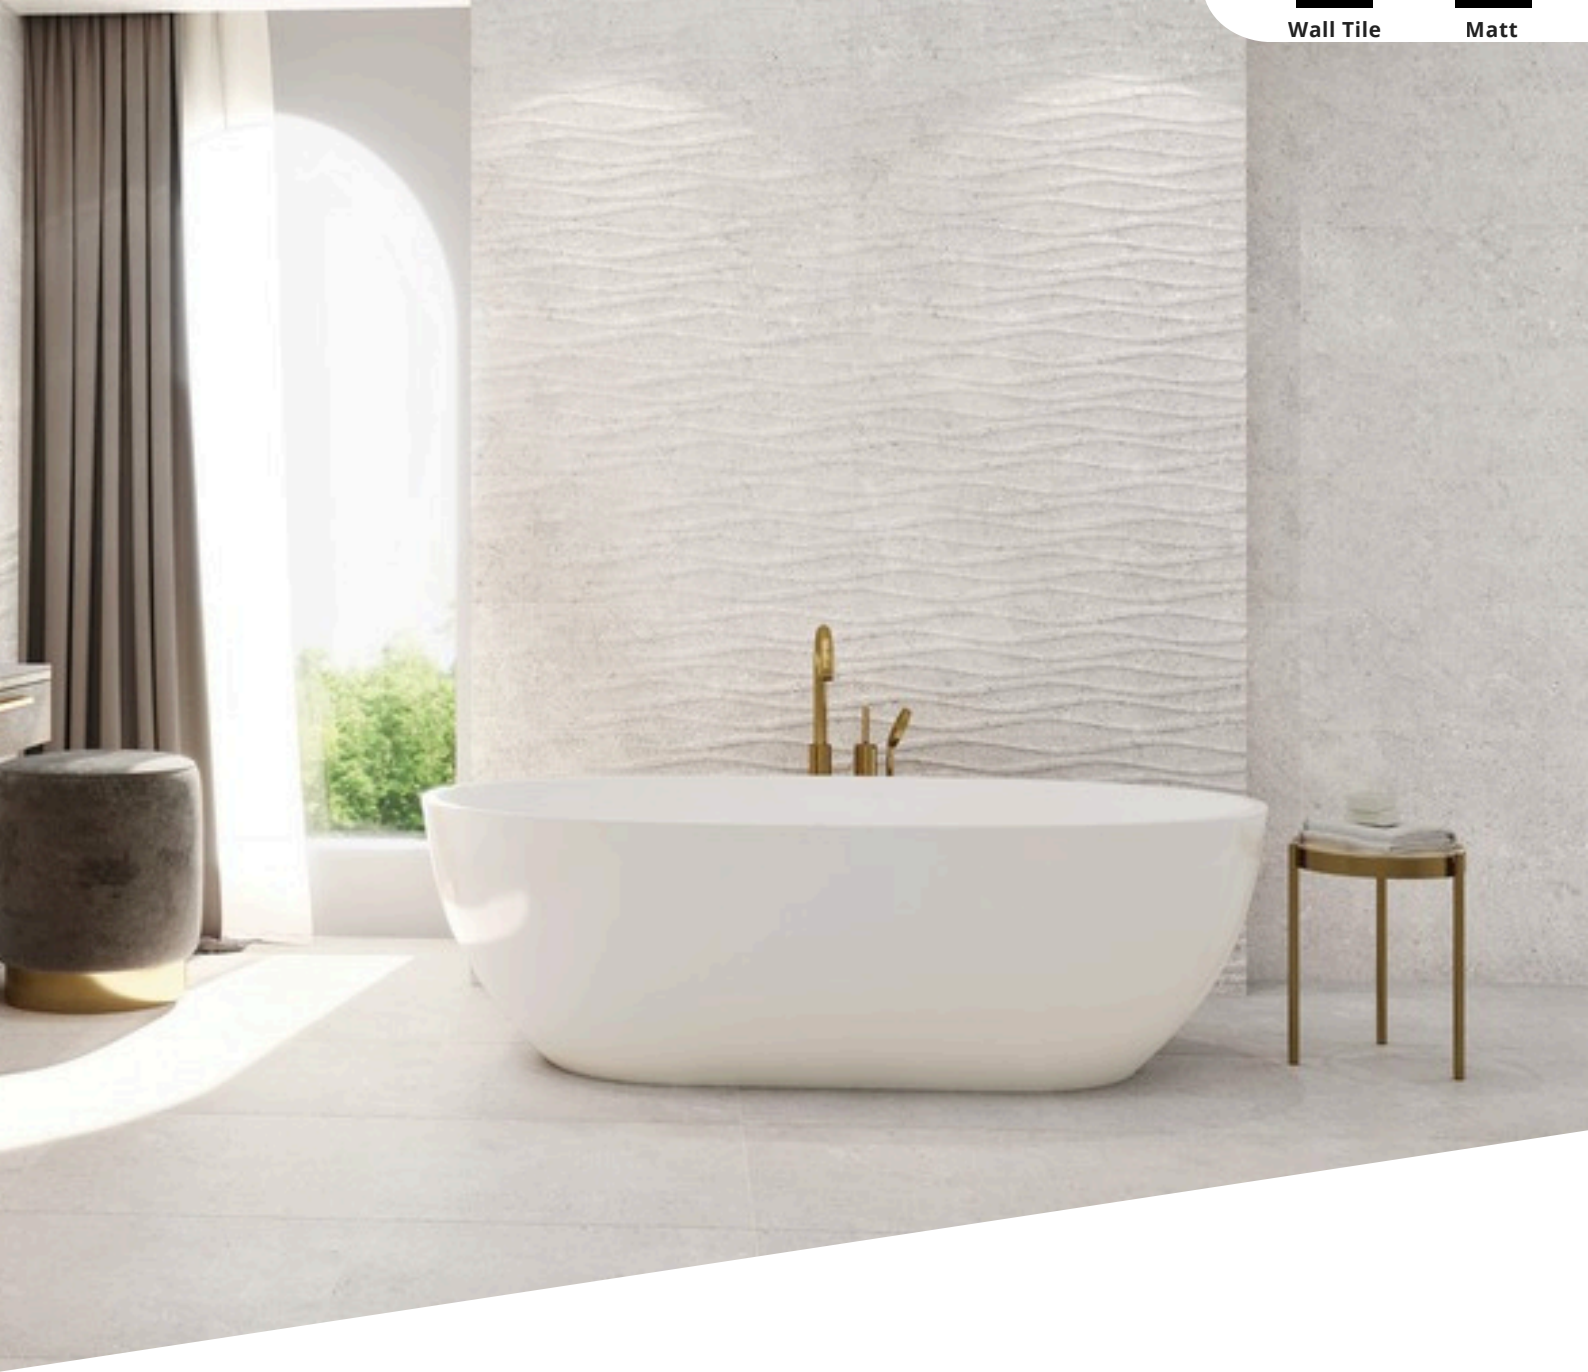

LUCENA & BAENA

Wall Tile

Matt

Size

900x300