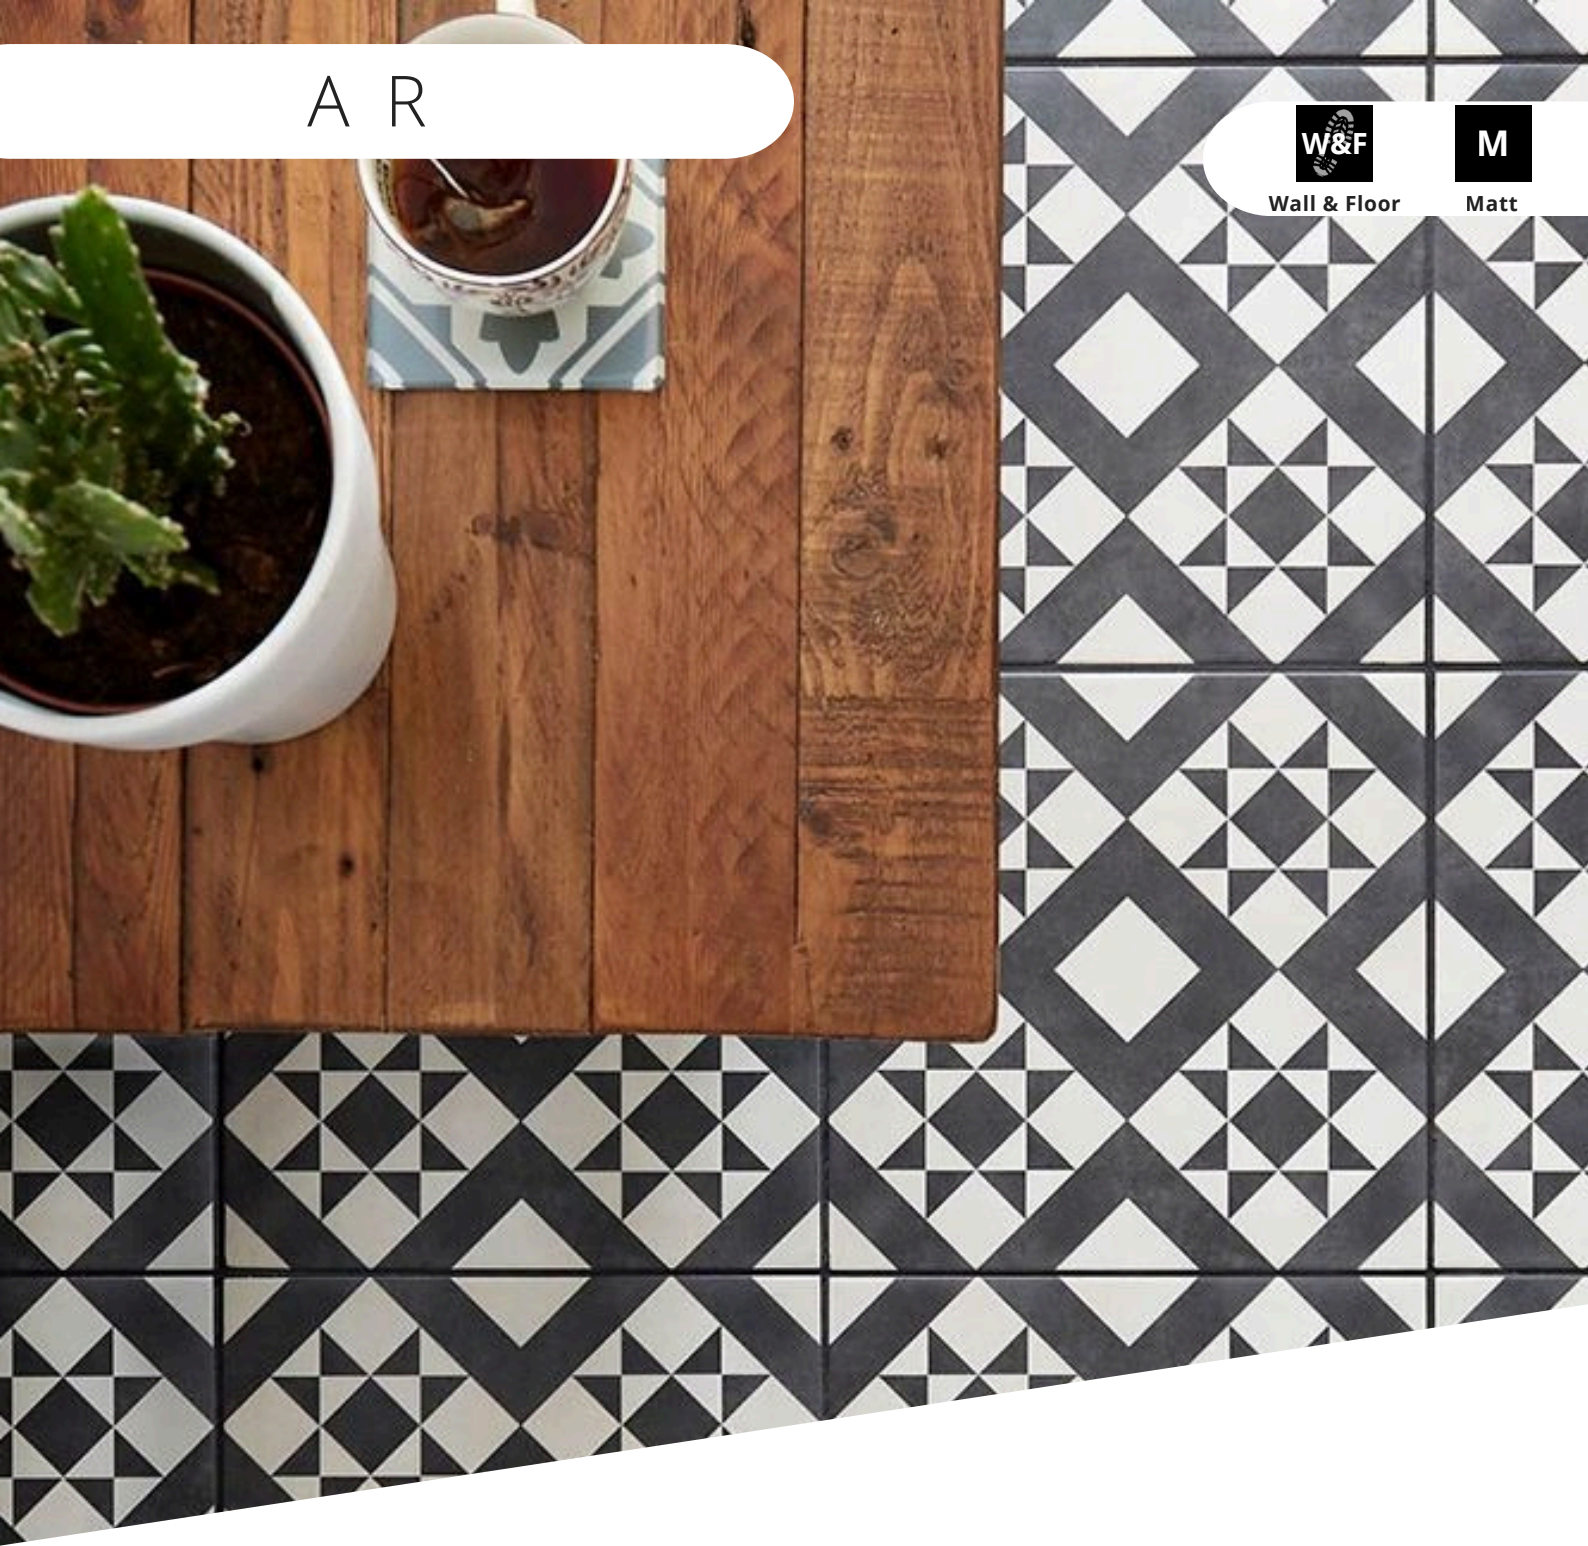

This tile has anti-slip properties

A R

Wall & Floor

M

Matt

Size

330x330

Suitability