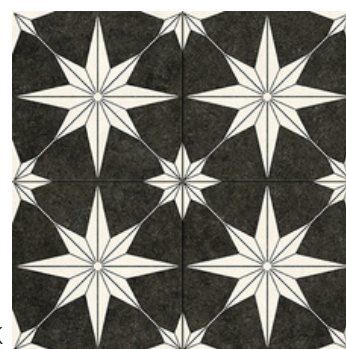

Suitability

Wall & Floor

Finish

Matt

Body

Porcelain

White

Black