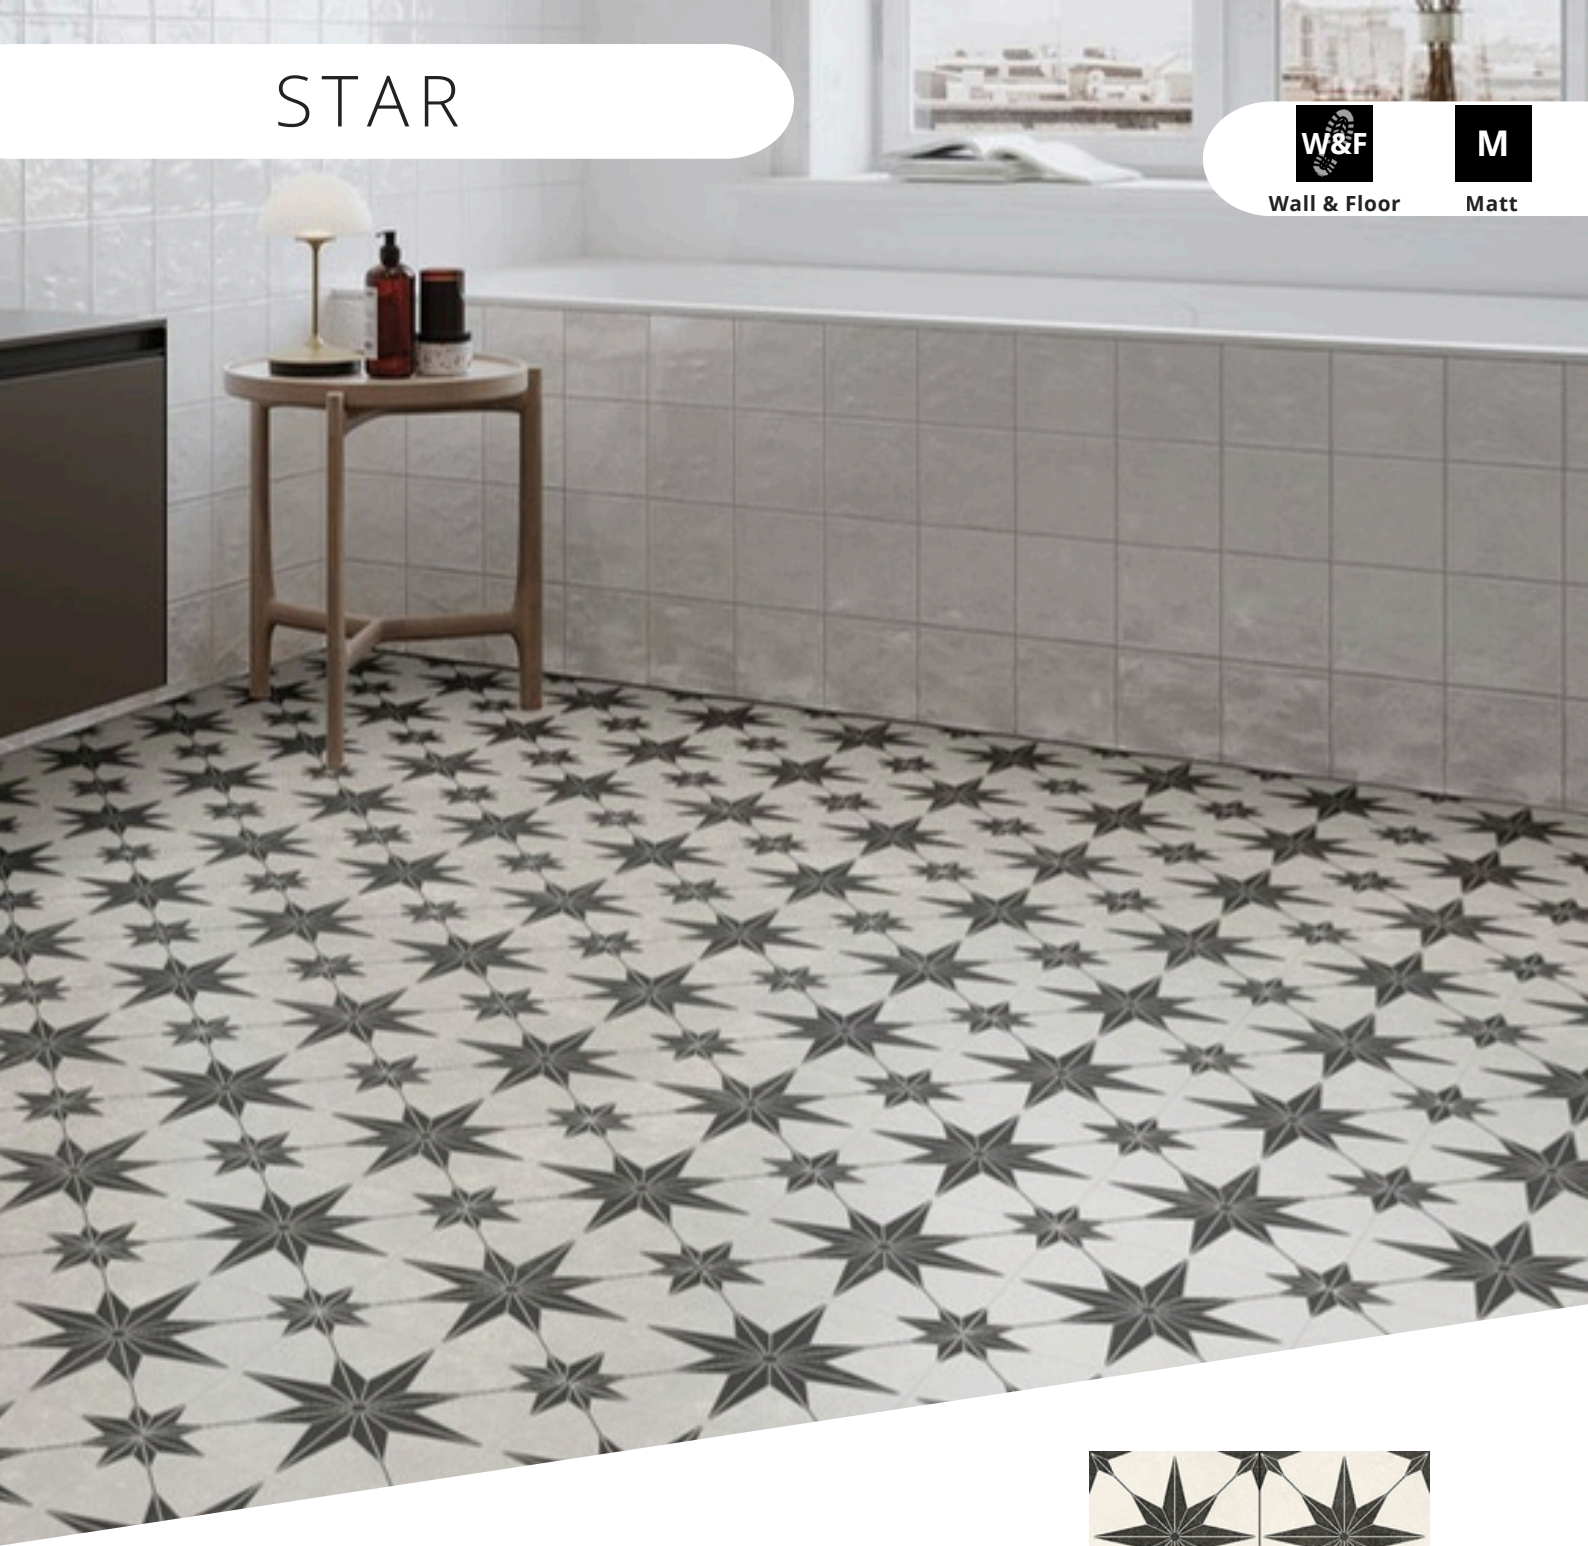

STAR

Wall & Floor

M

Matt