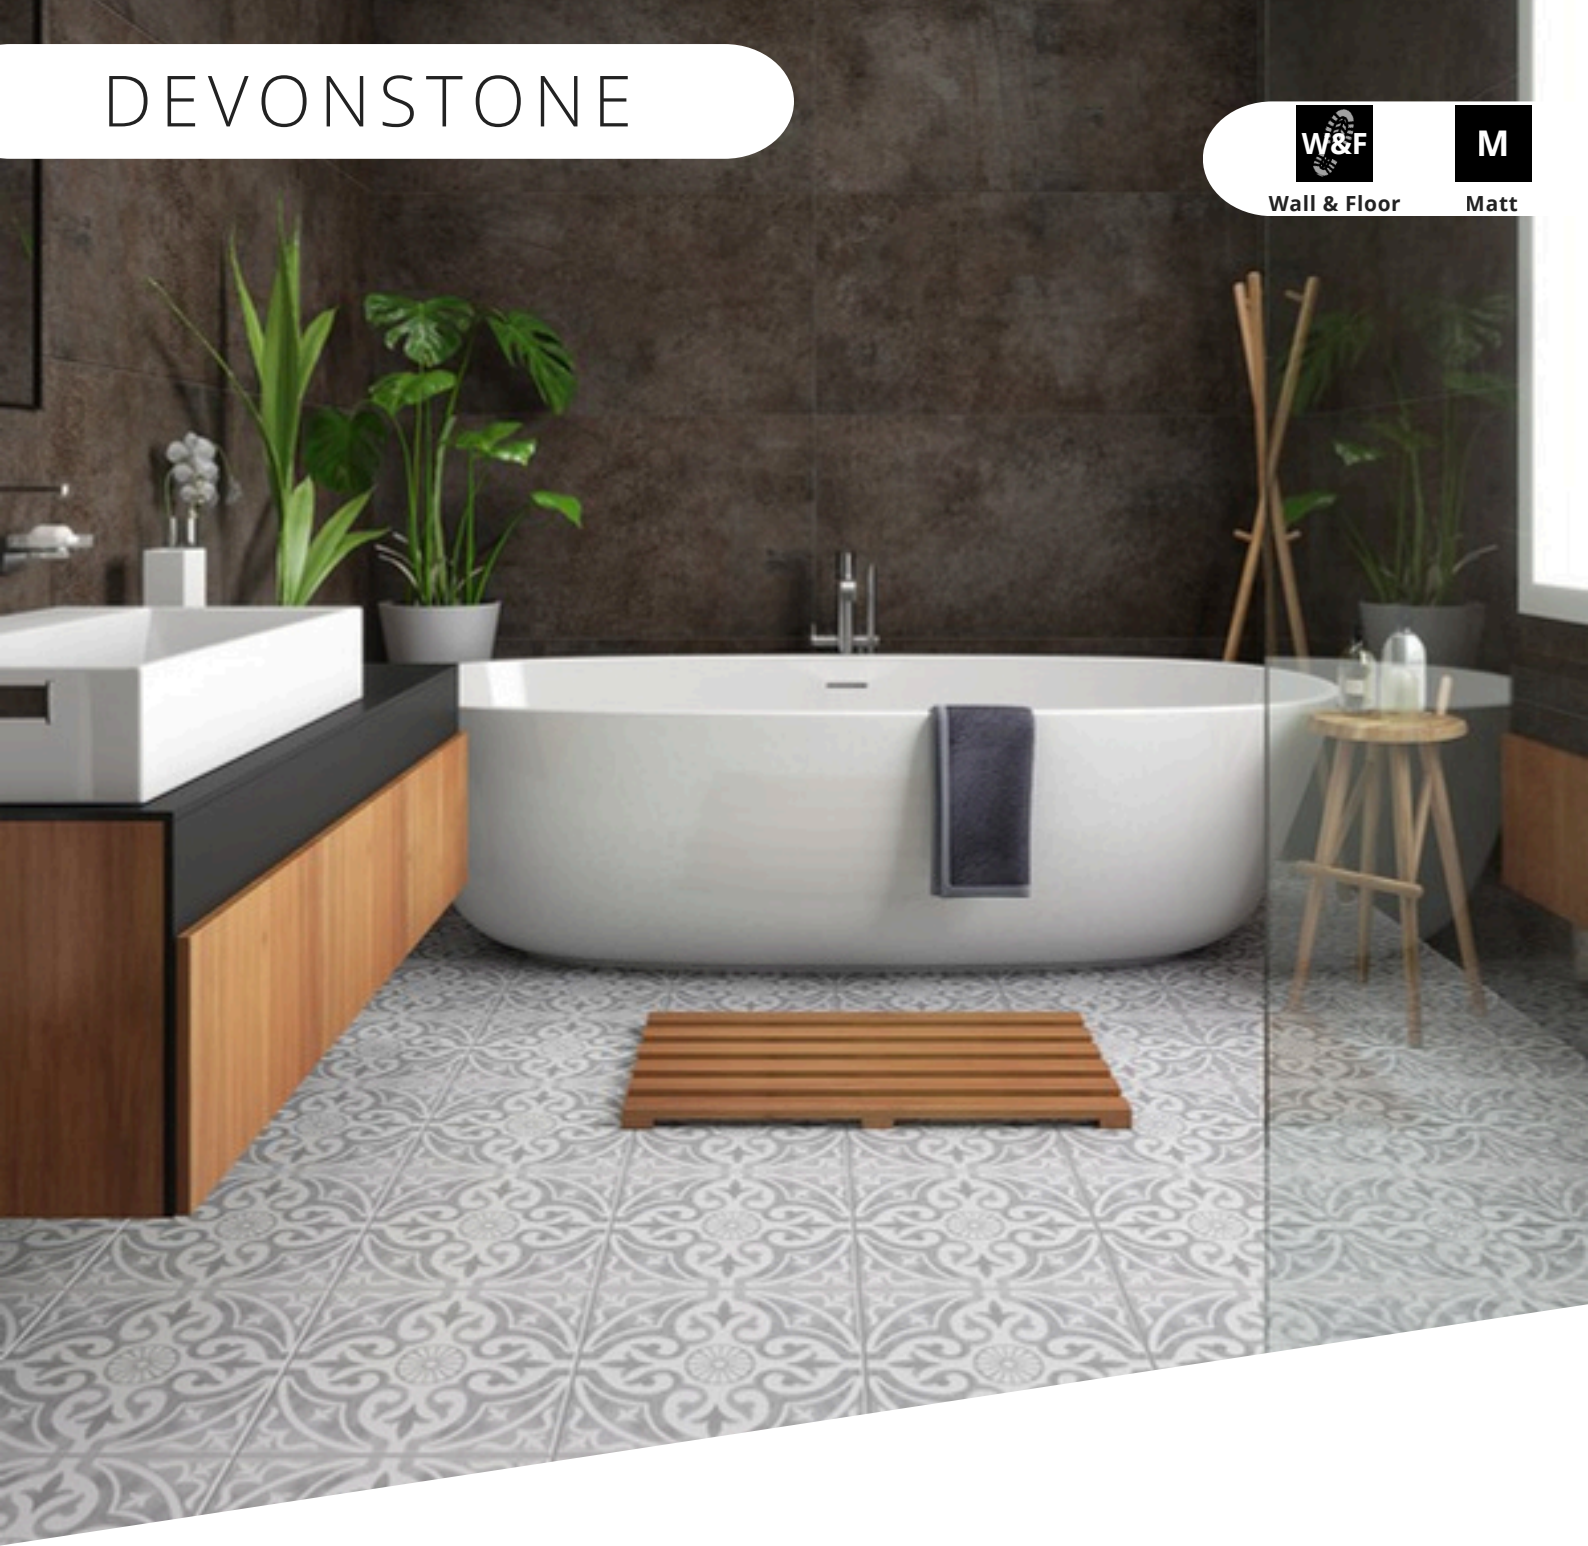

DEVONSTONE

W&F

M

Wall & Floor

Matt