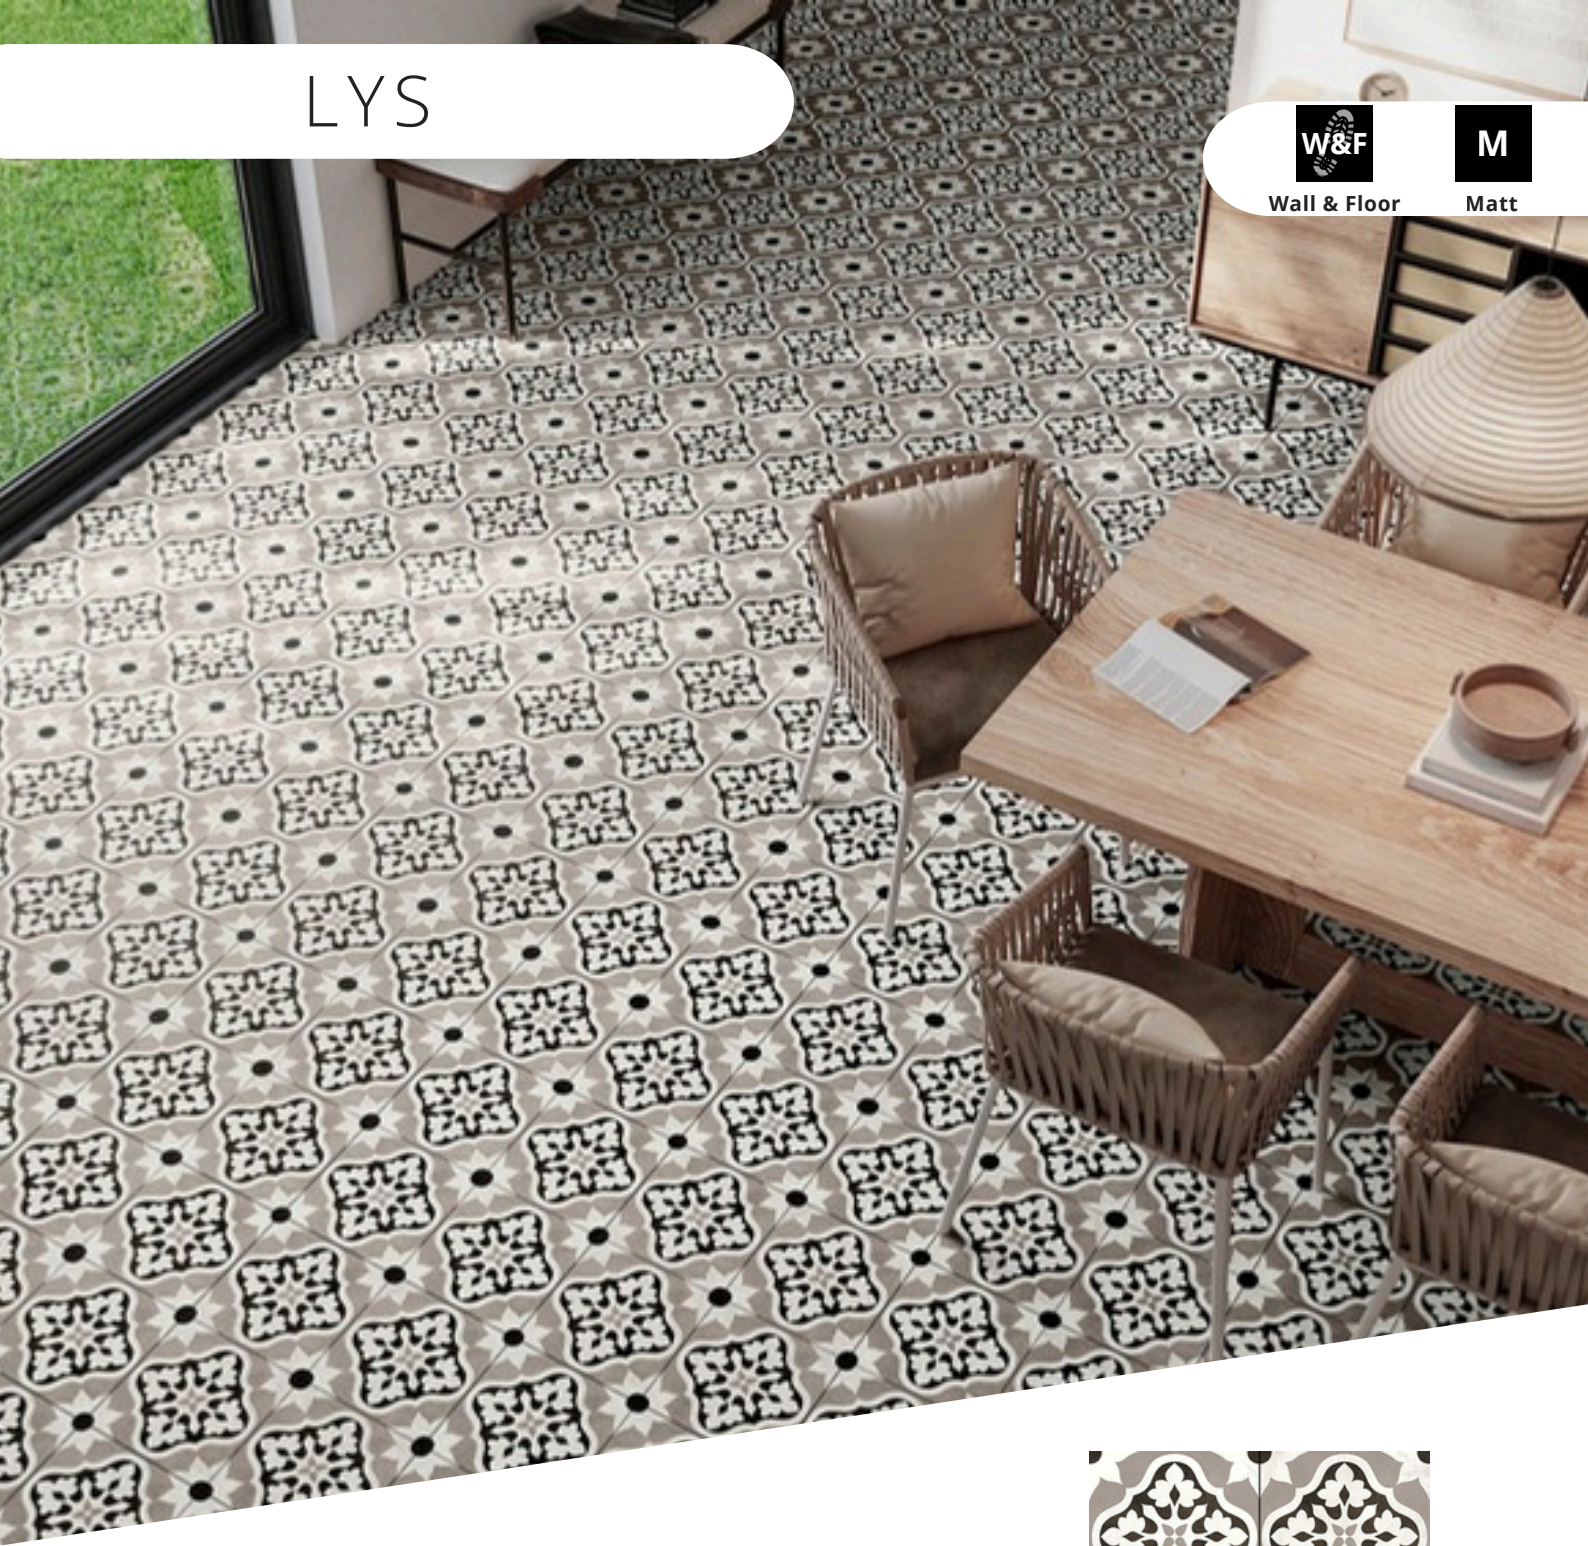

LYS

Wall & Floor

M

Matt