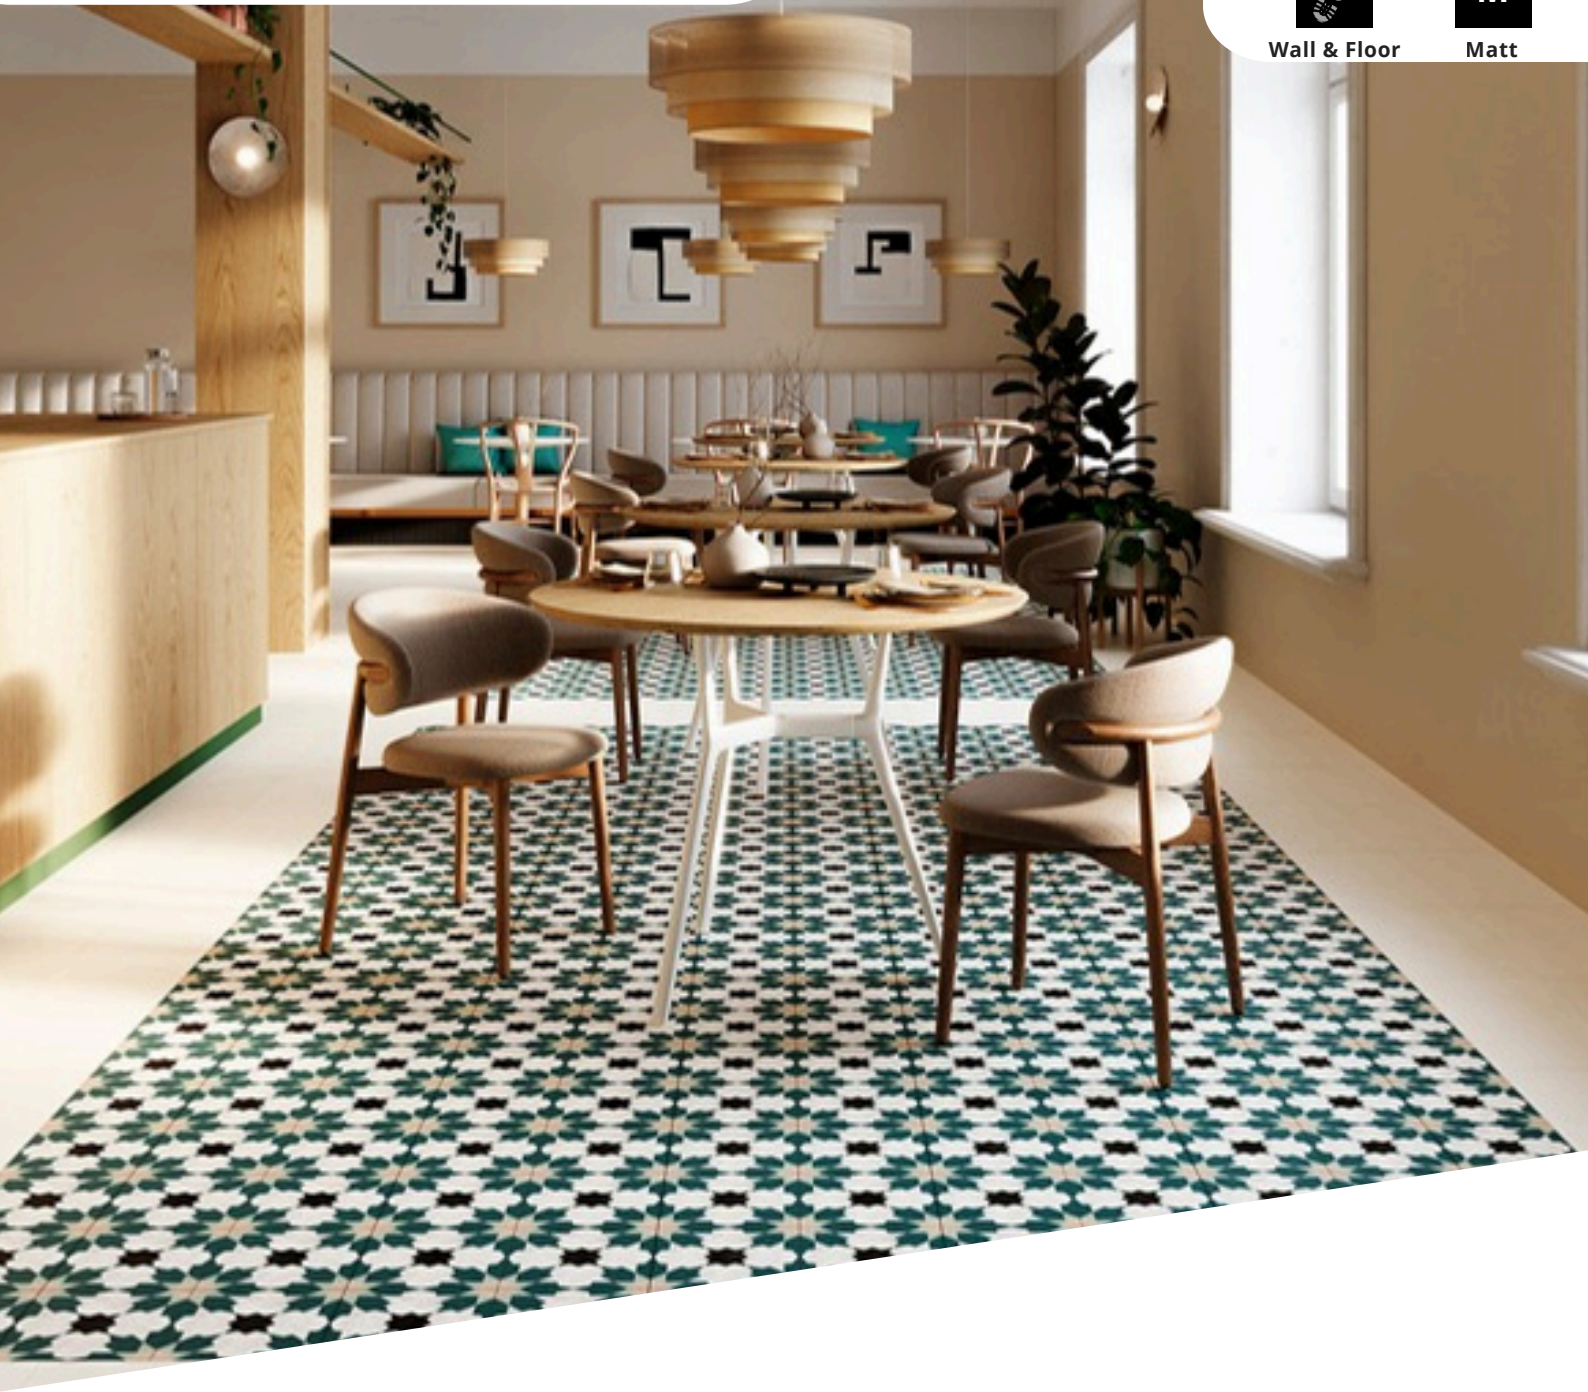

Porcelain

Silver

FLOR

W&F

Wall & Floor

M

Matt

Size