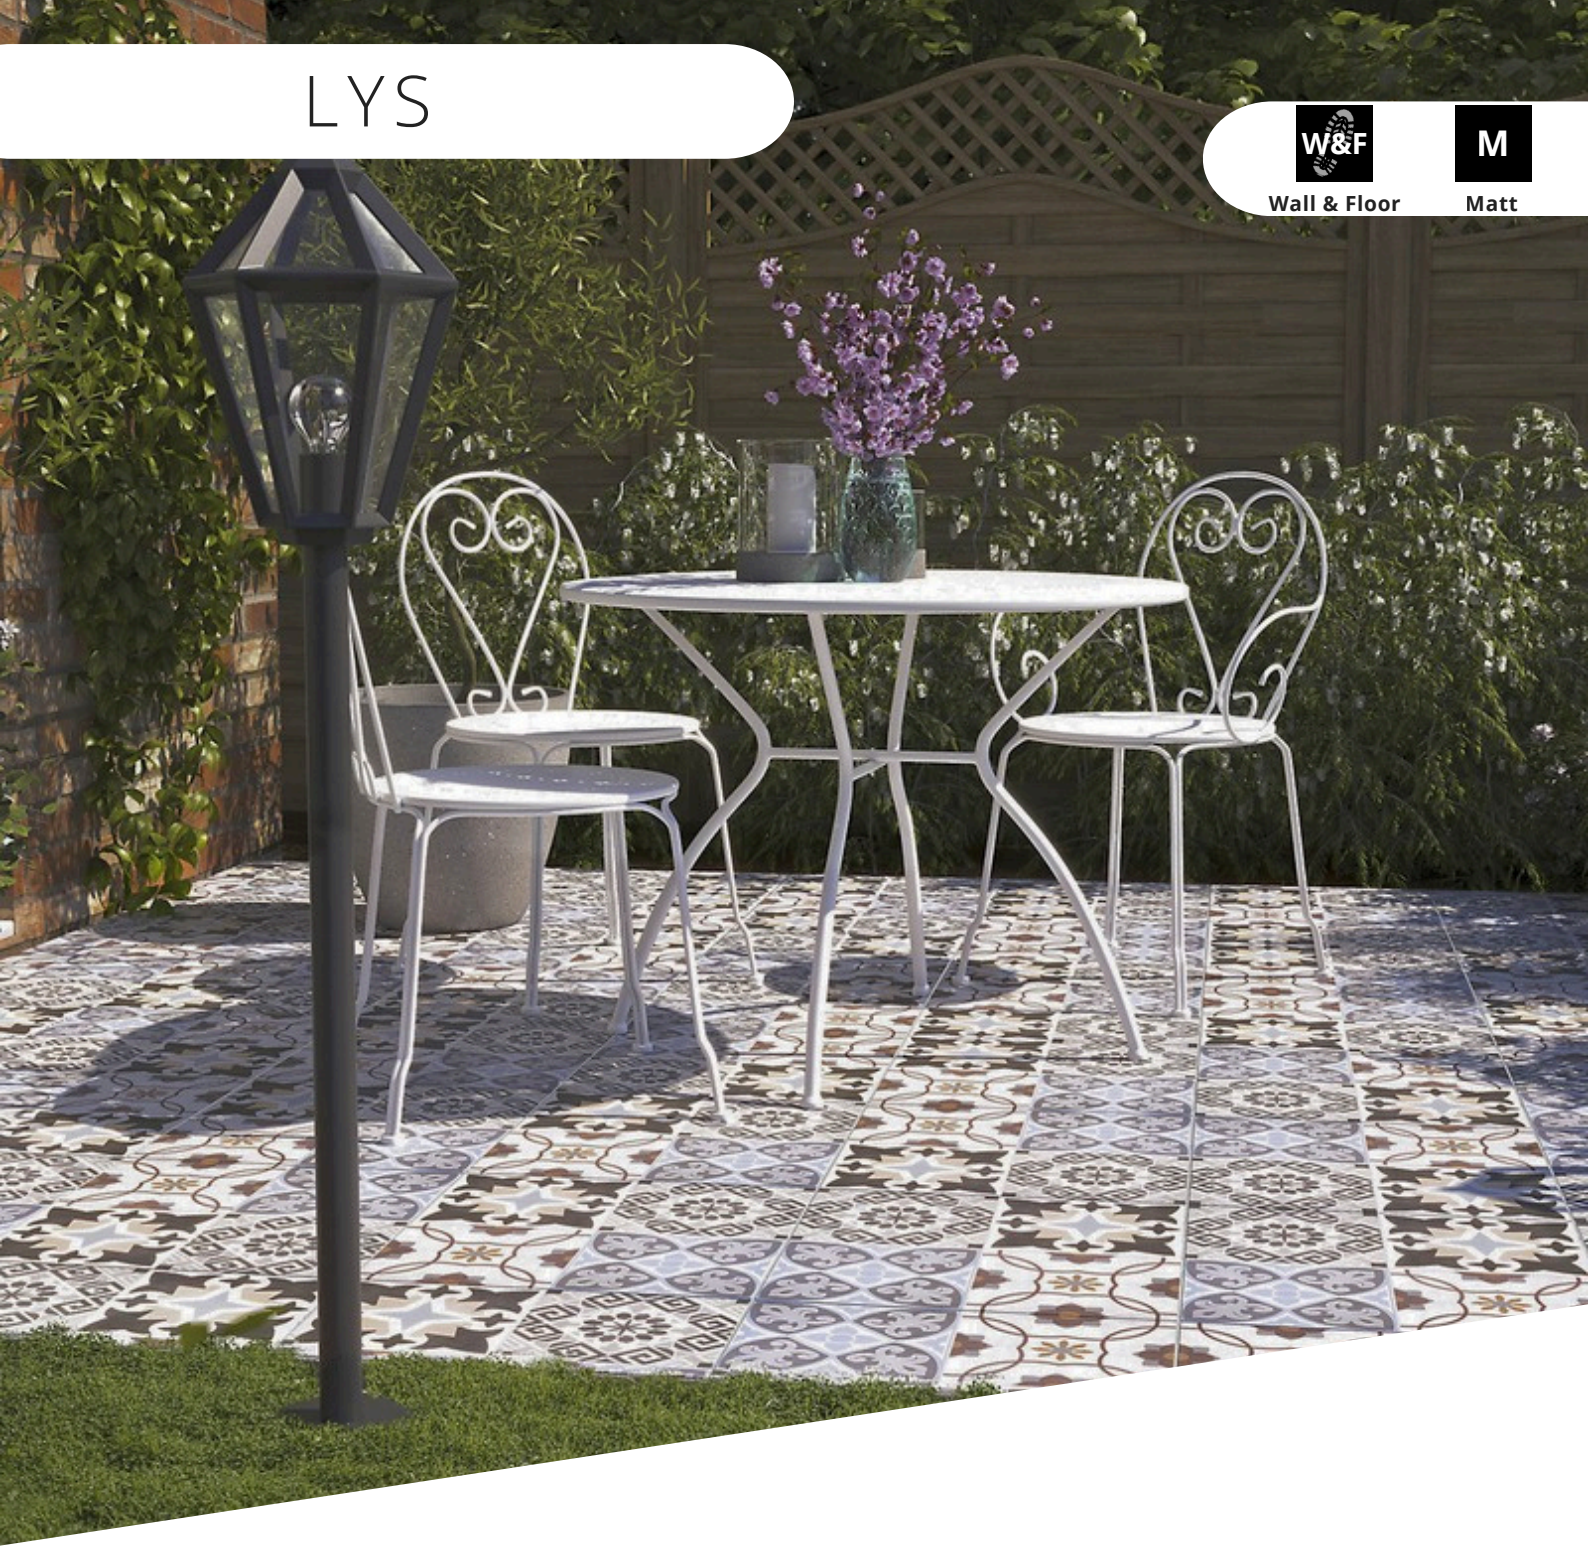

Body

Porcelain

Grey

Blue

LYS

Wall & Floor

M

Matt