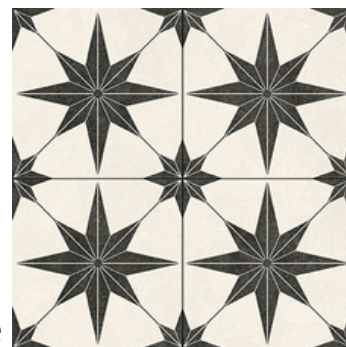

Suitability

Wall & Floor

Finish

Matt

Body

Porcelain

White

Black