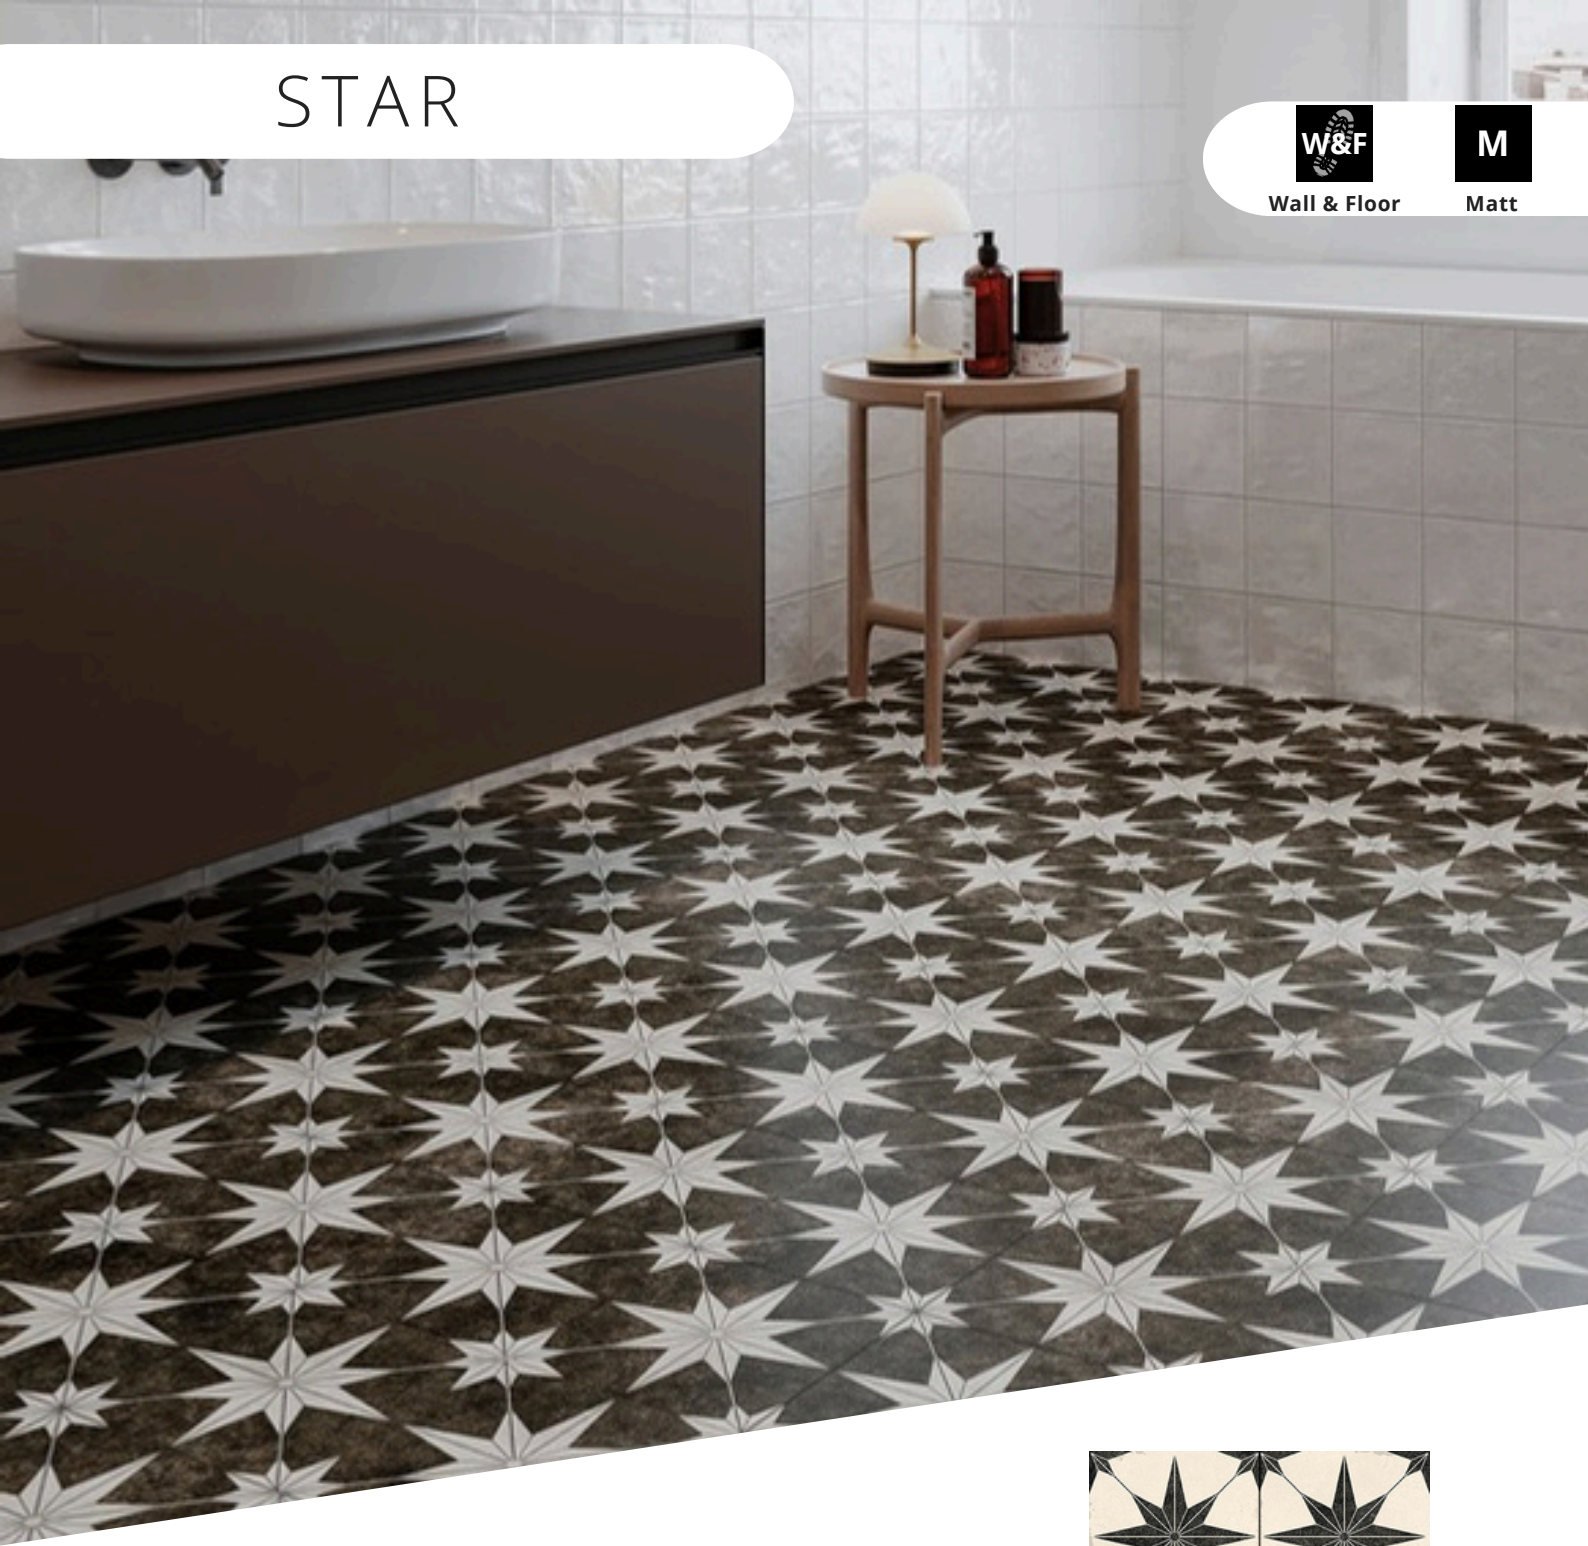

STAR

Wall & Floor

M

Matt