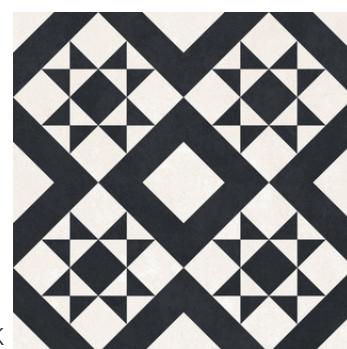

Size

330x330

Suitability

Wall & Floor

Finish

Matt

Body

Porcelain