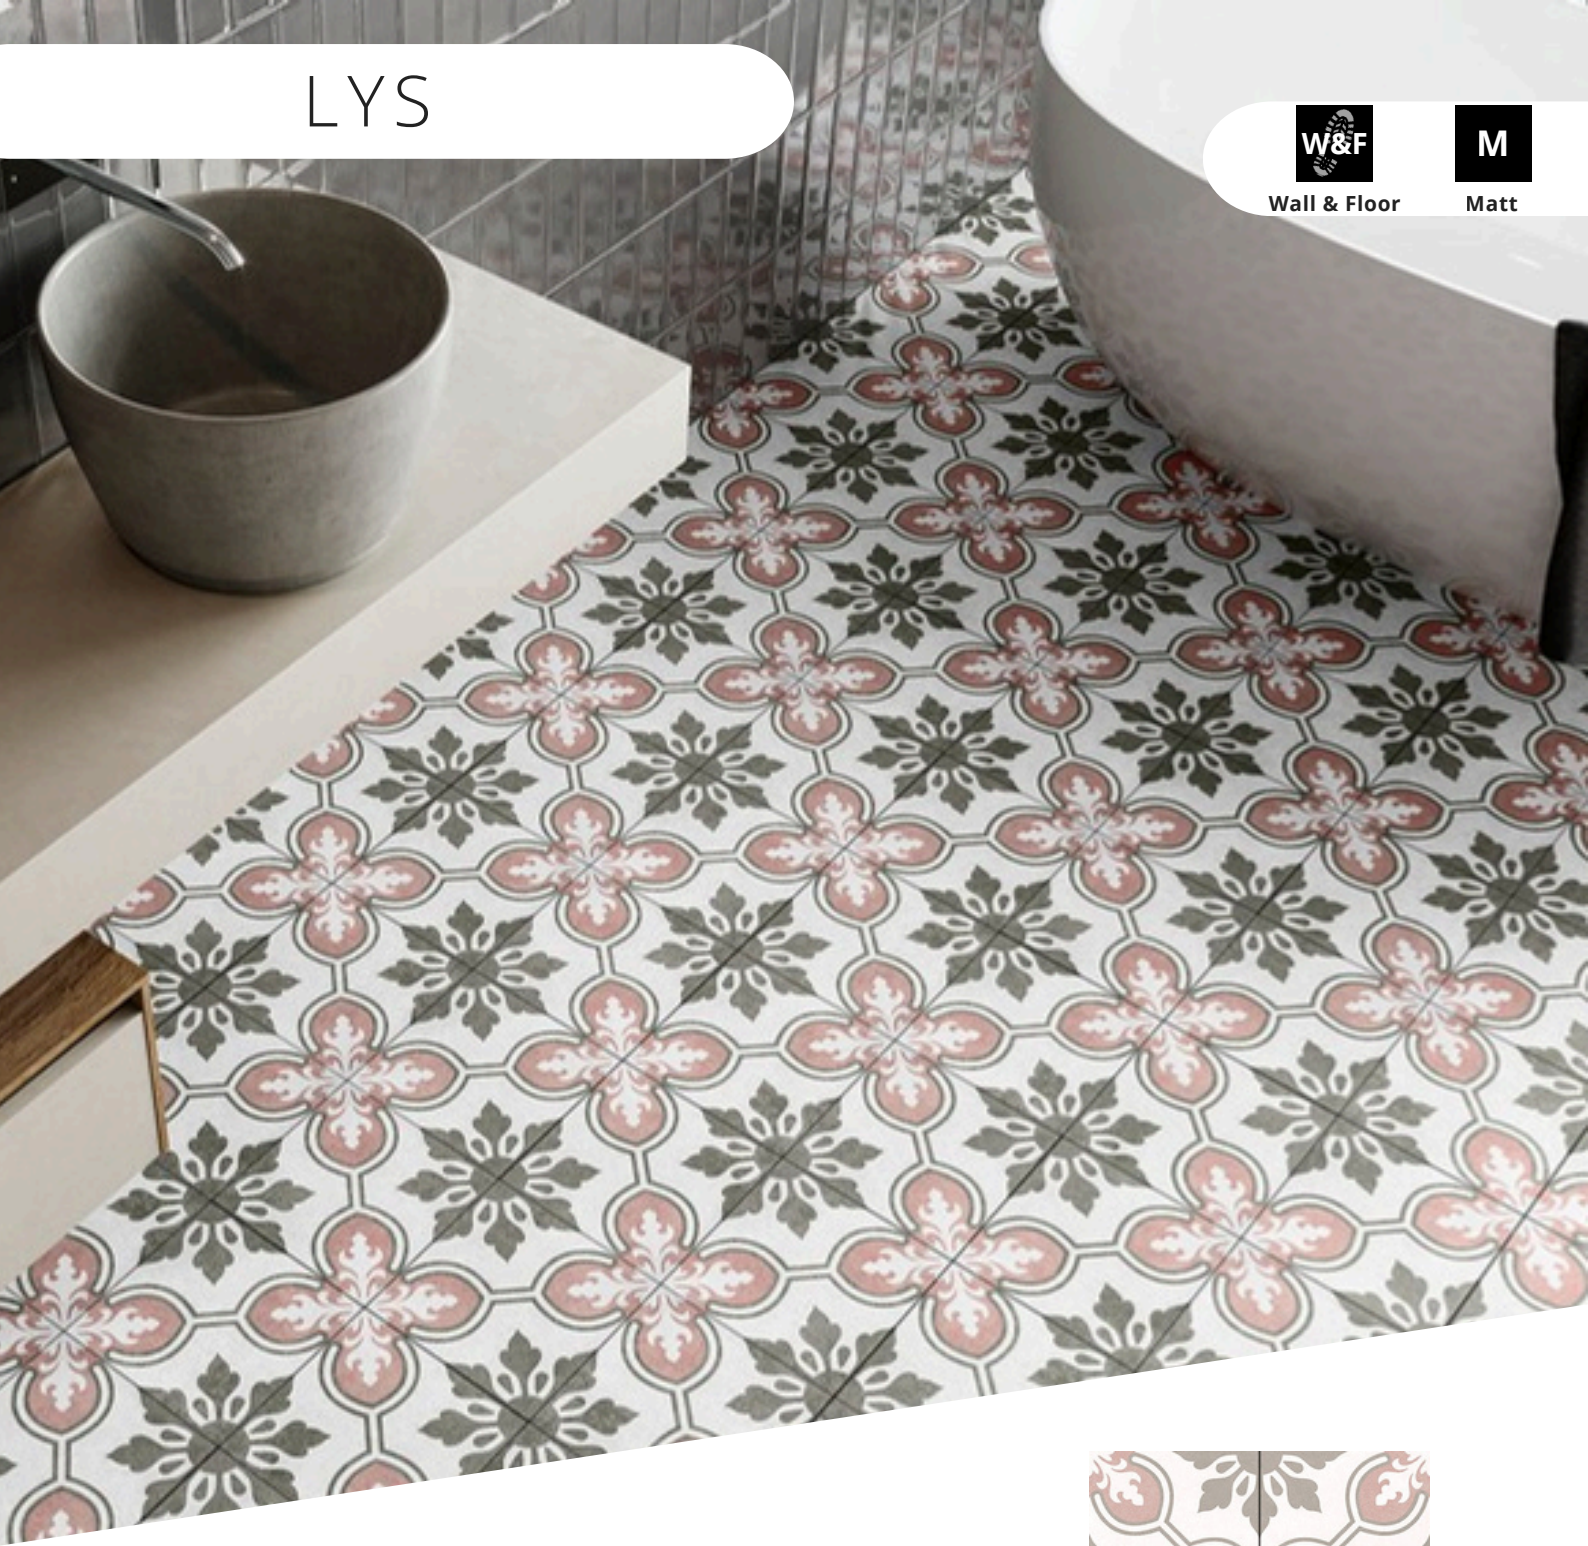

Mix

LYS

Wall & Floor

M

Matt

Size

450x450

Suitability