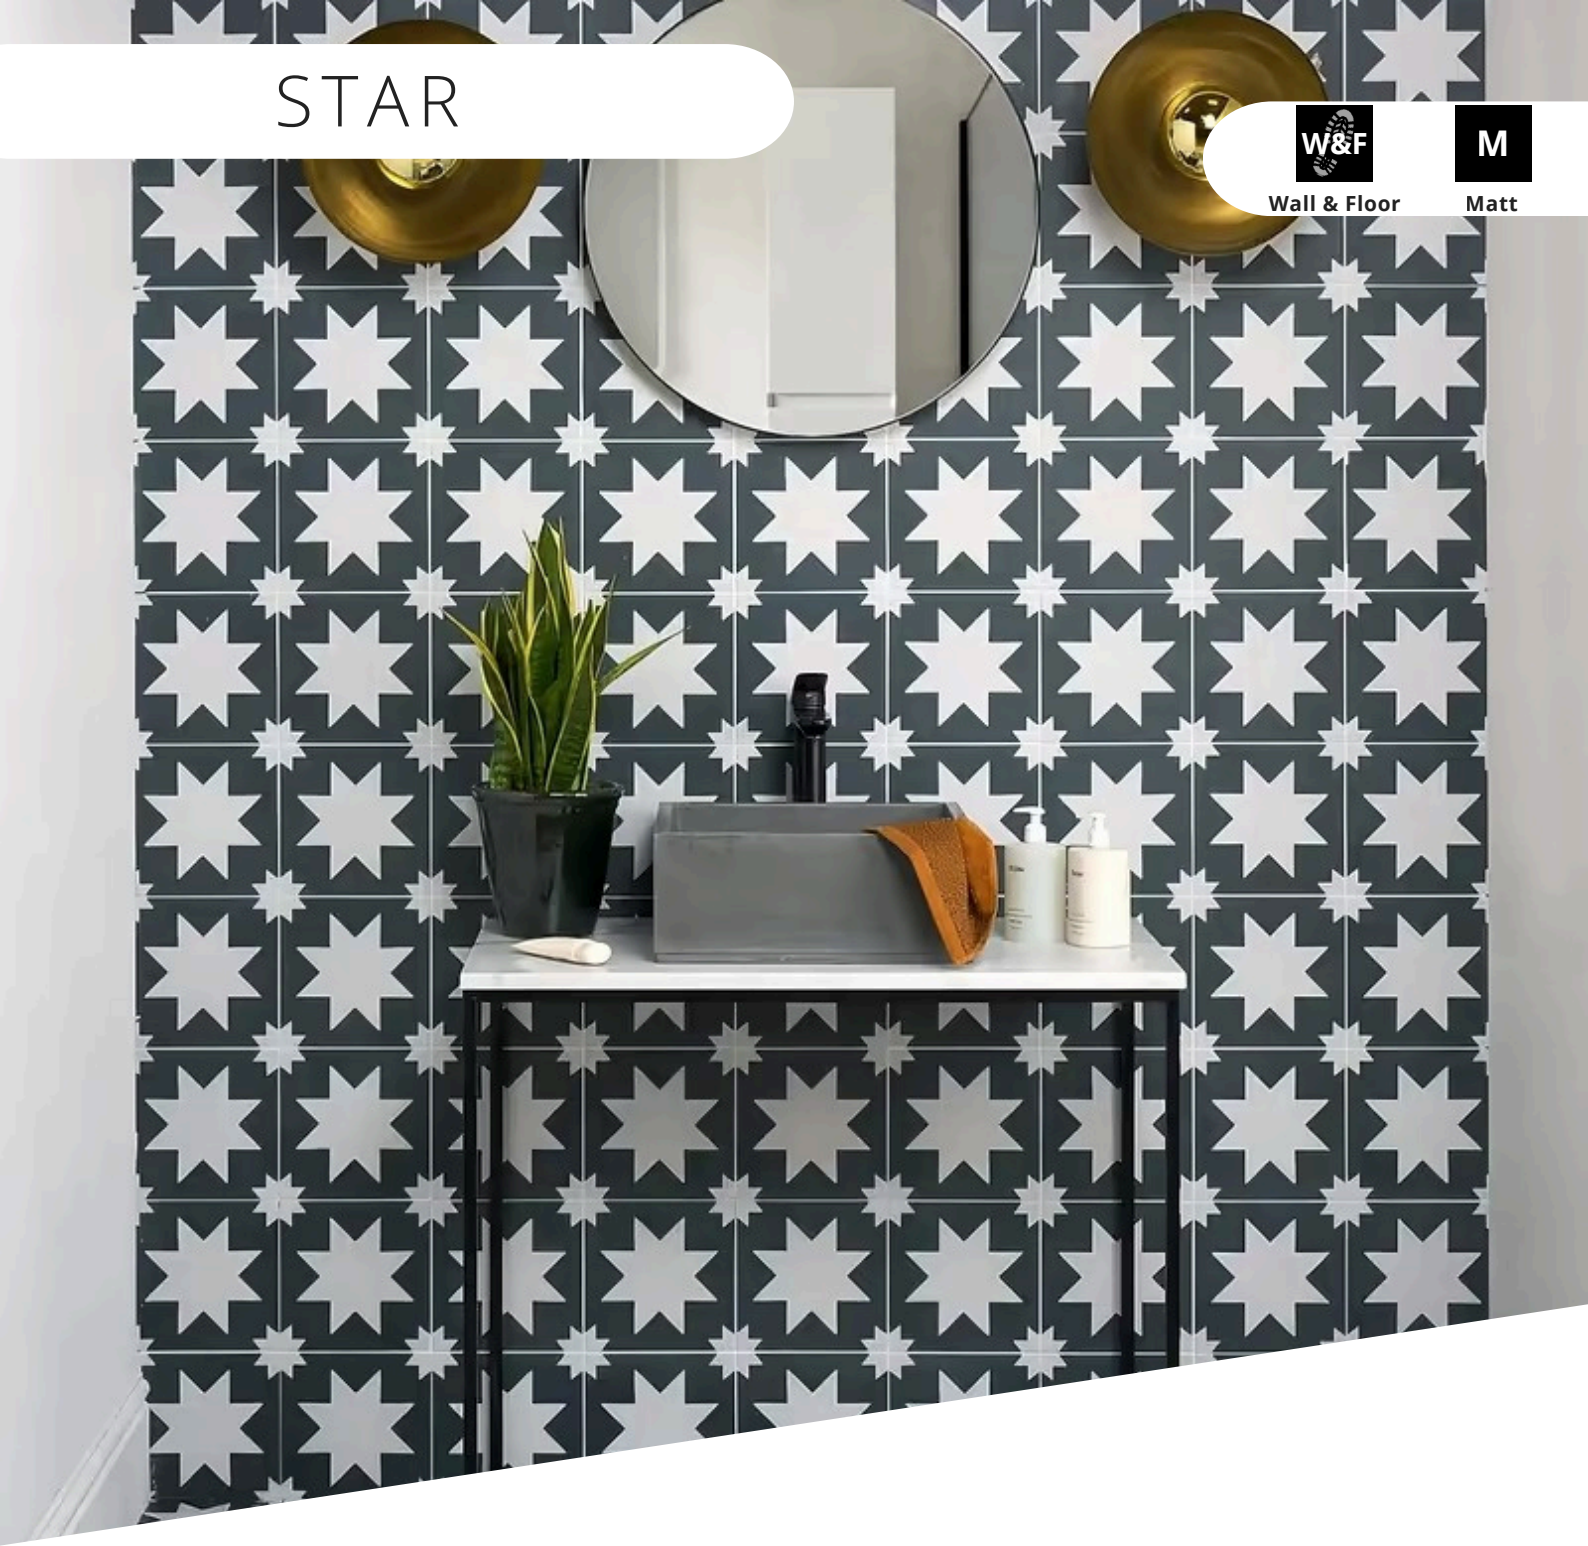

STAR

W&F

M

Wall & Floor

Matt