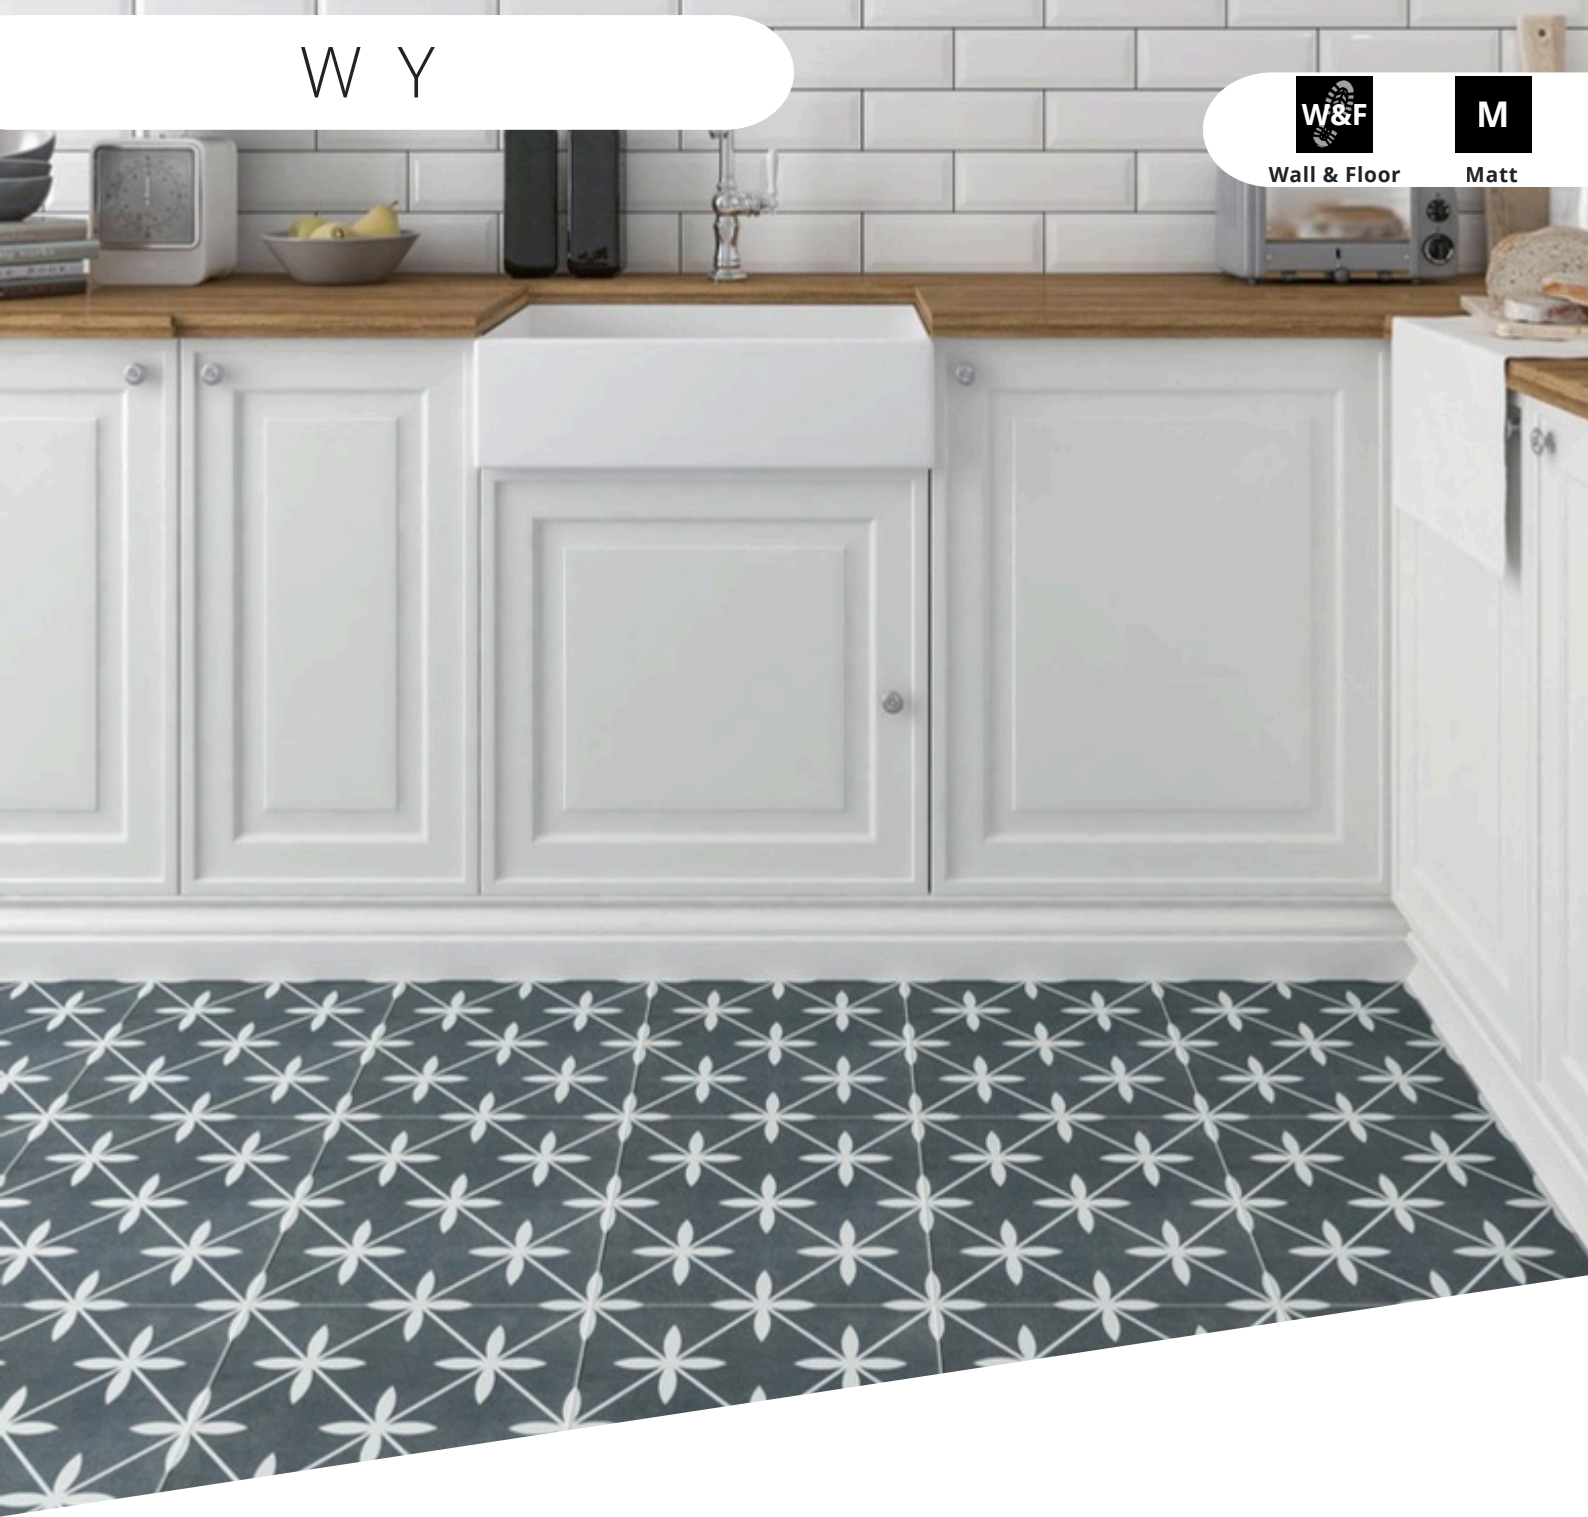

W Y

Wall & Floor

M

Matt