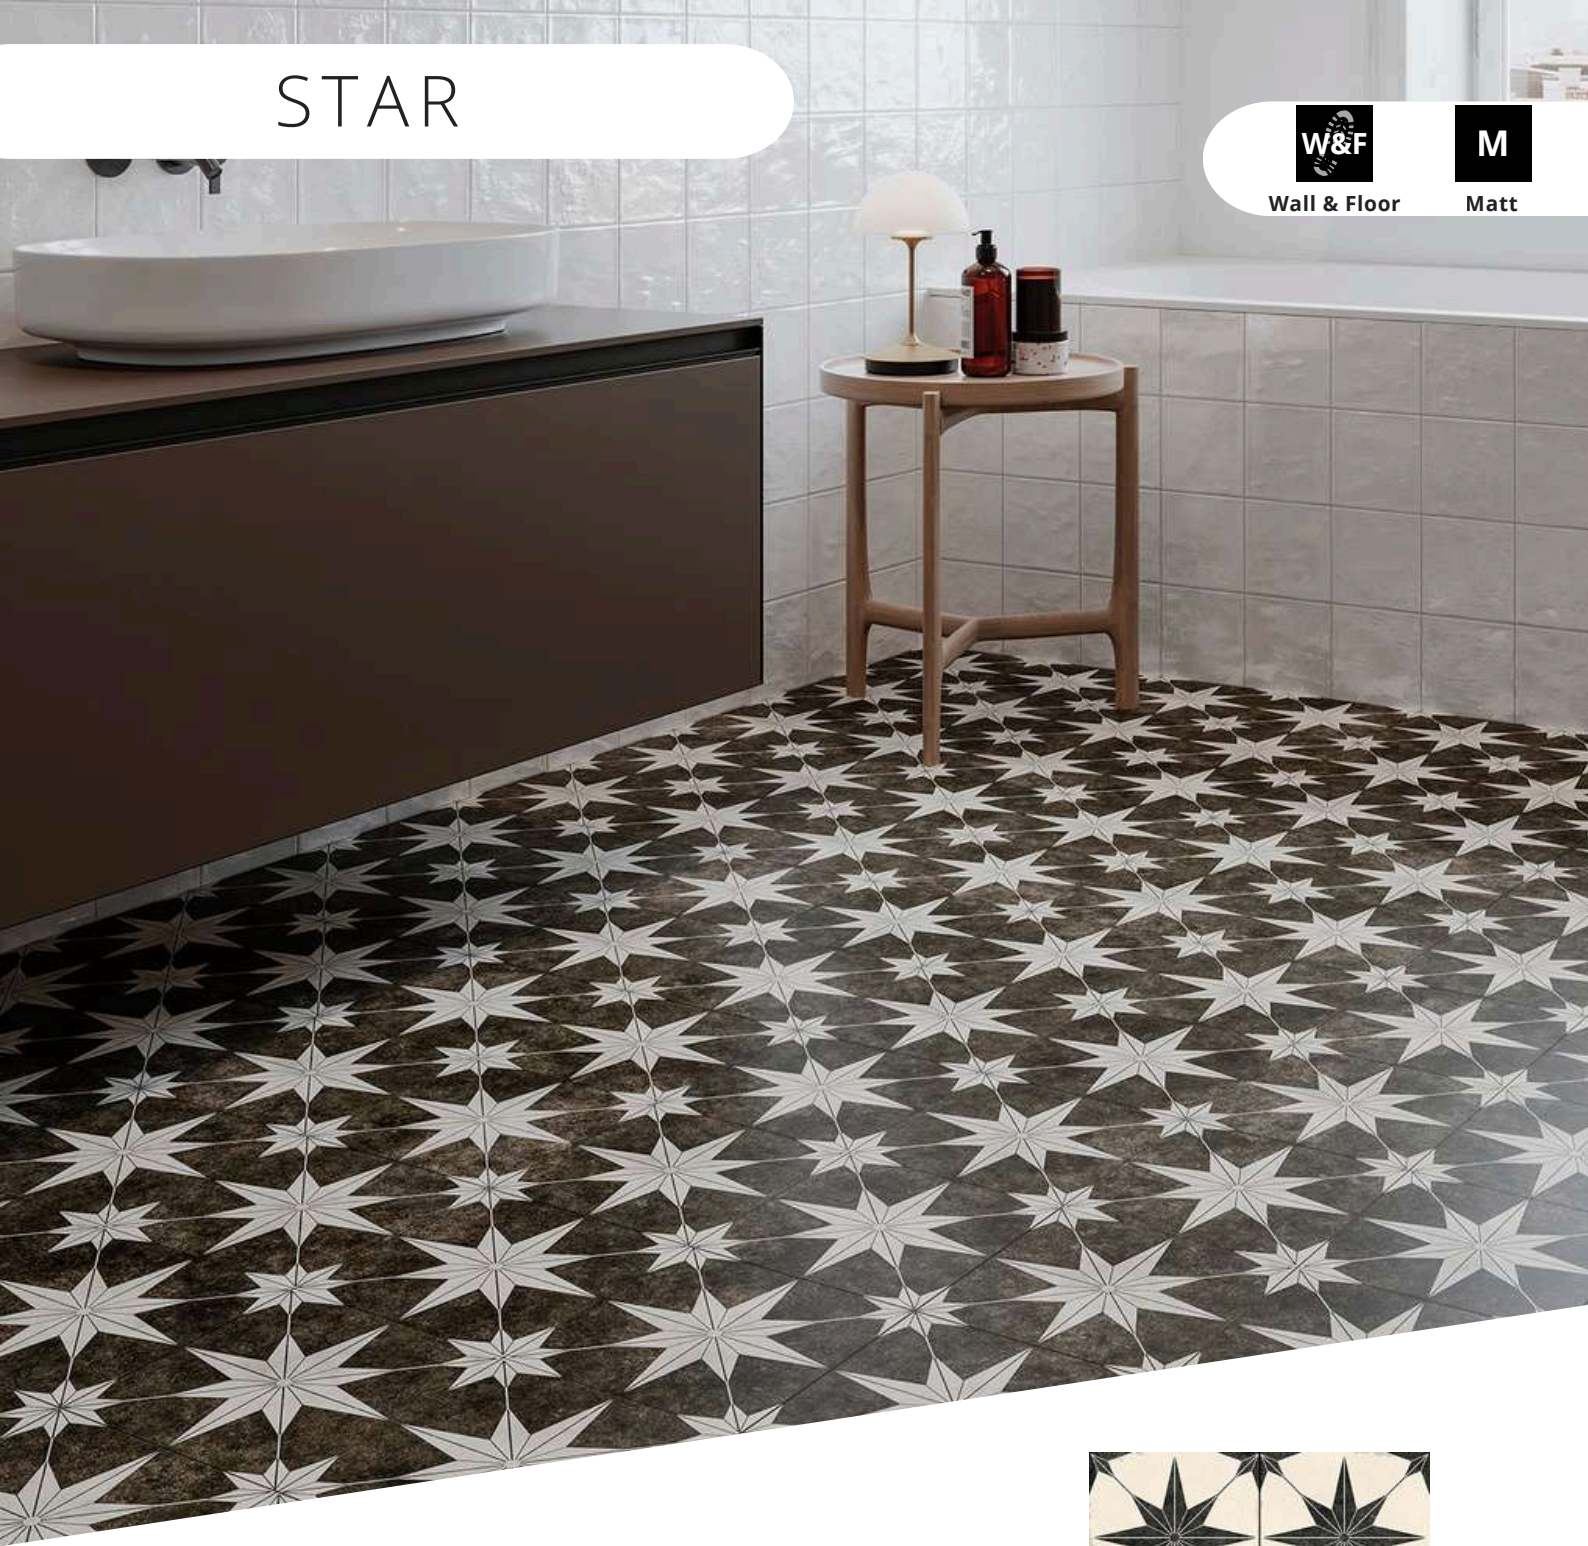

STAR

Wall & Floor

M

Matt