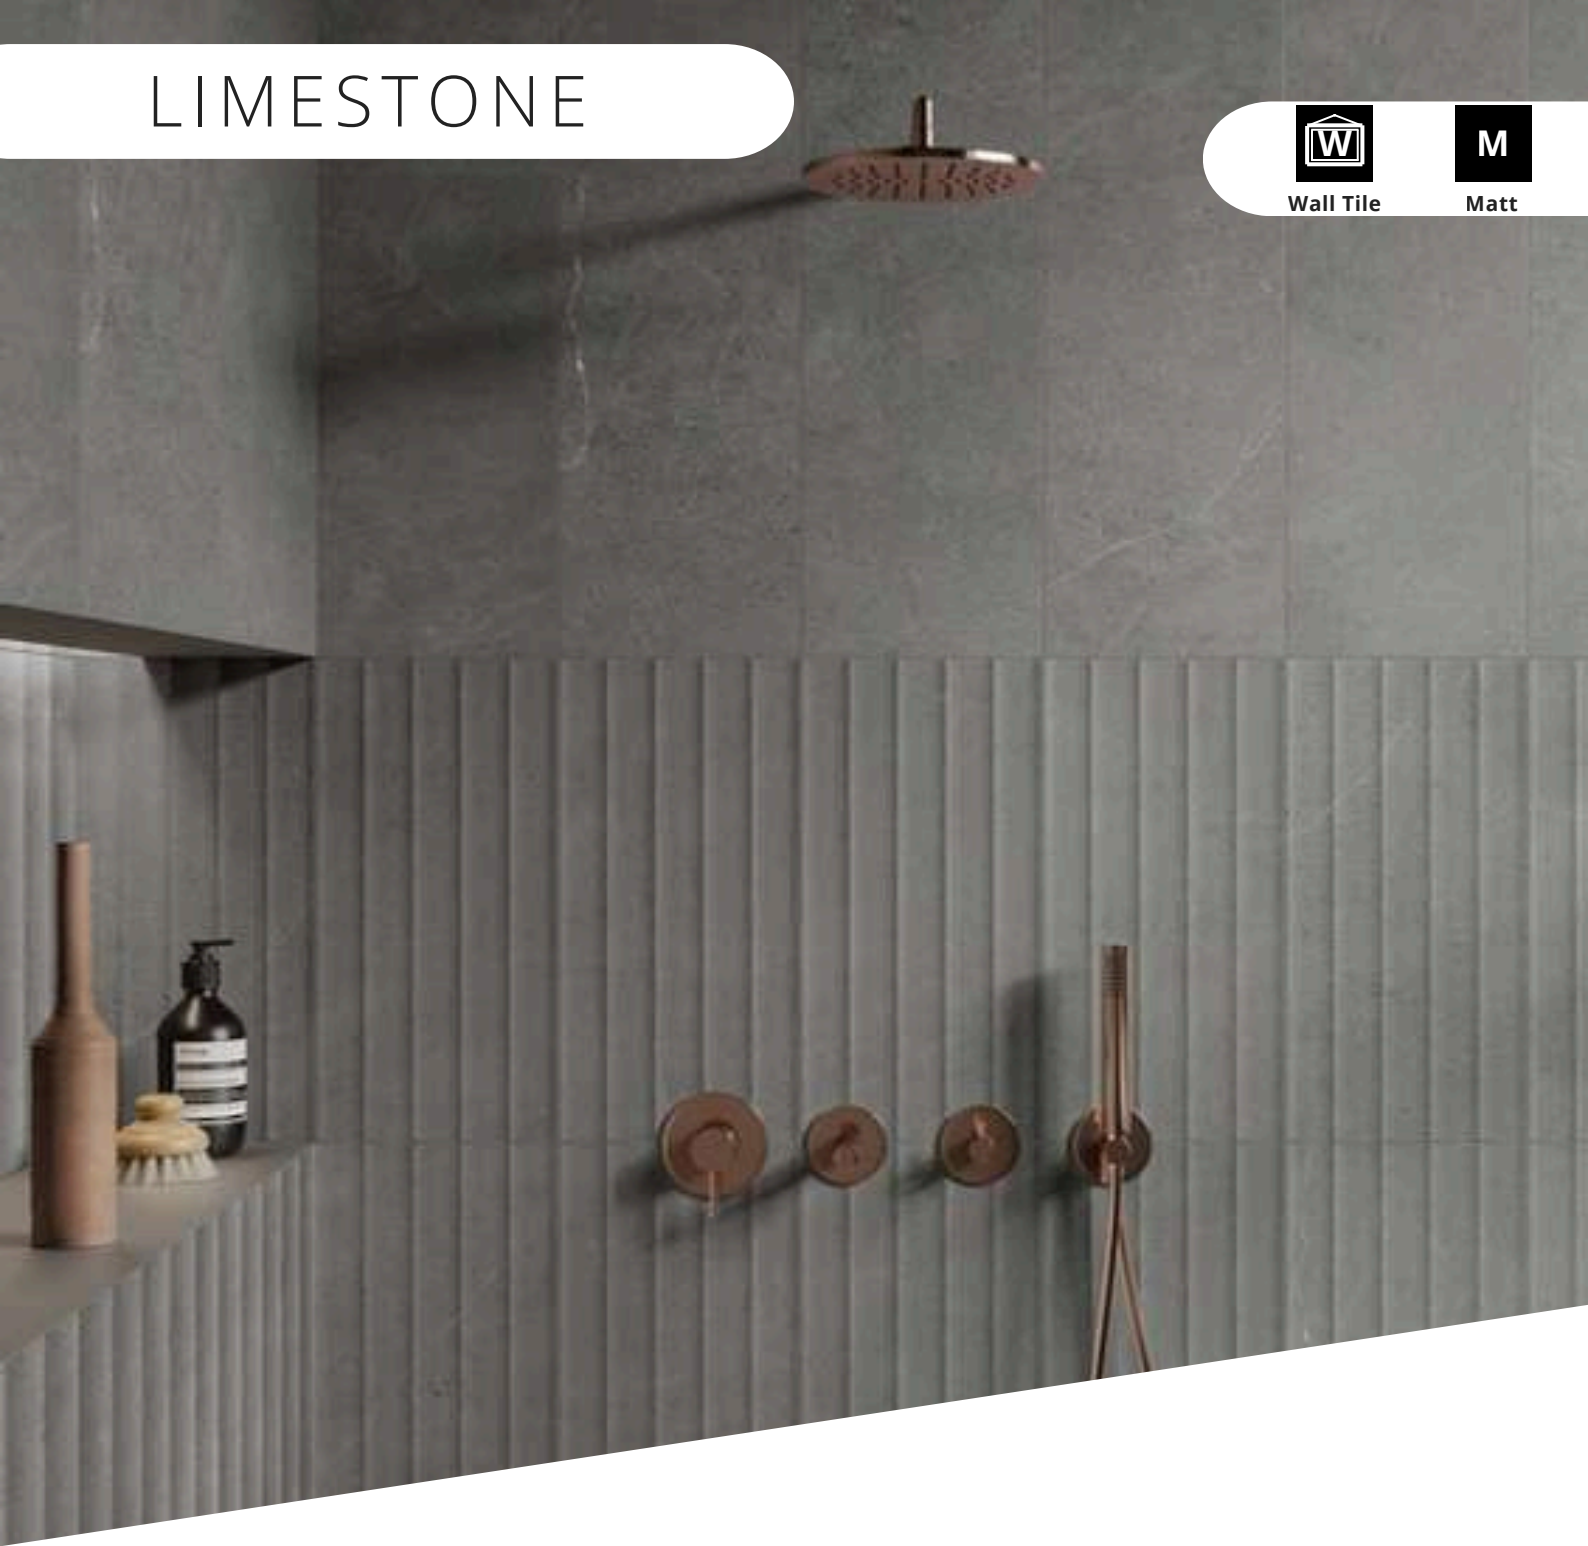

LIMESTONE

Wall Tile

M

Matt