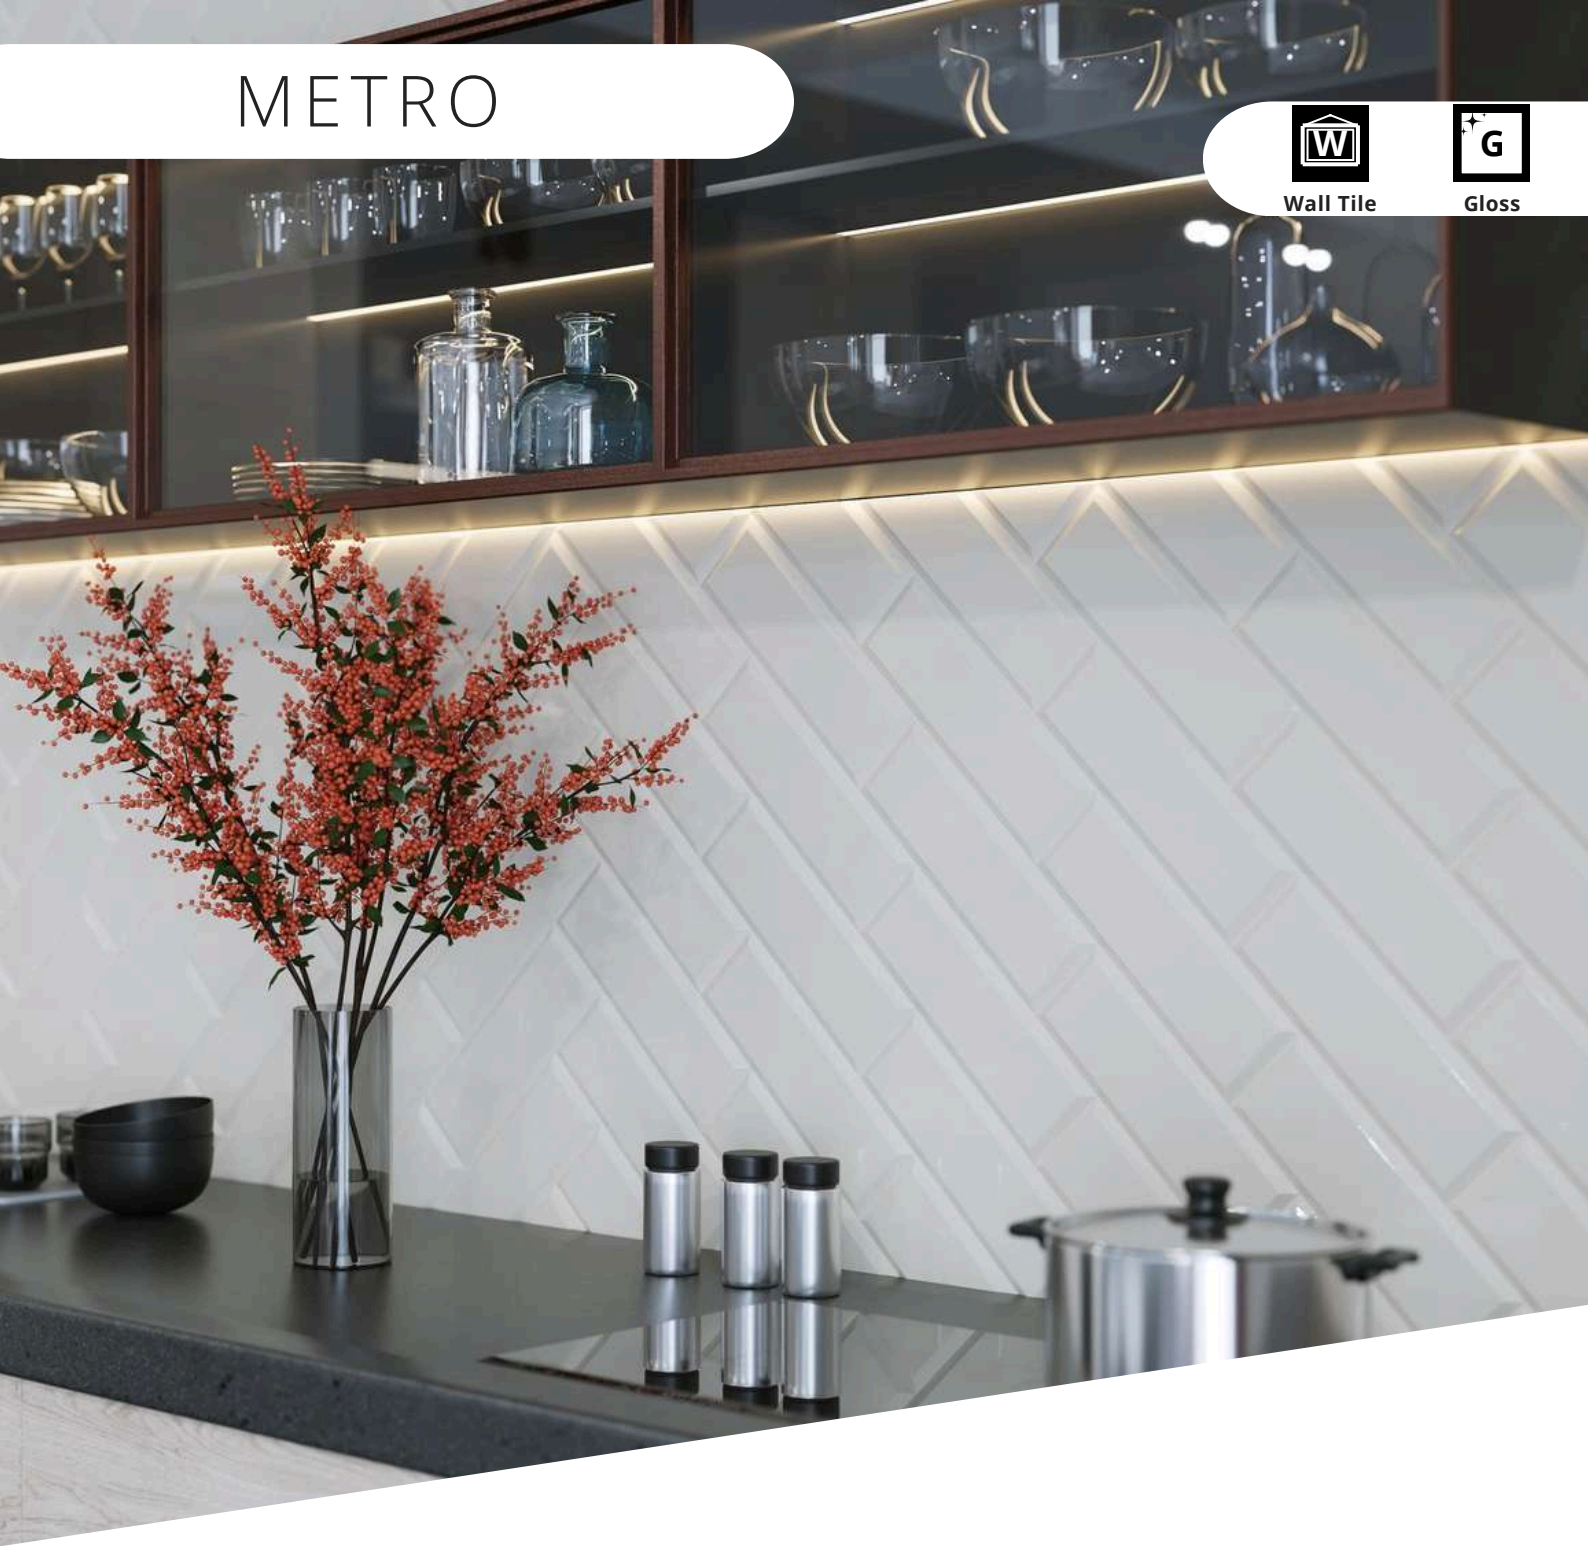

METRO

Wall Tile

Gloss