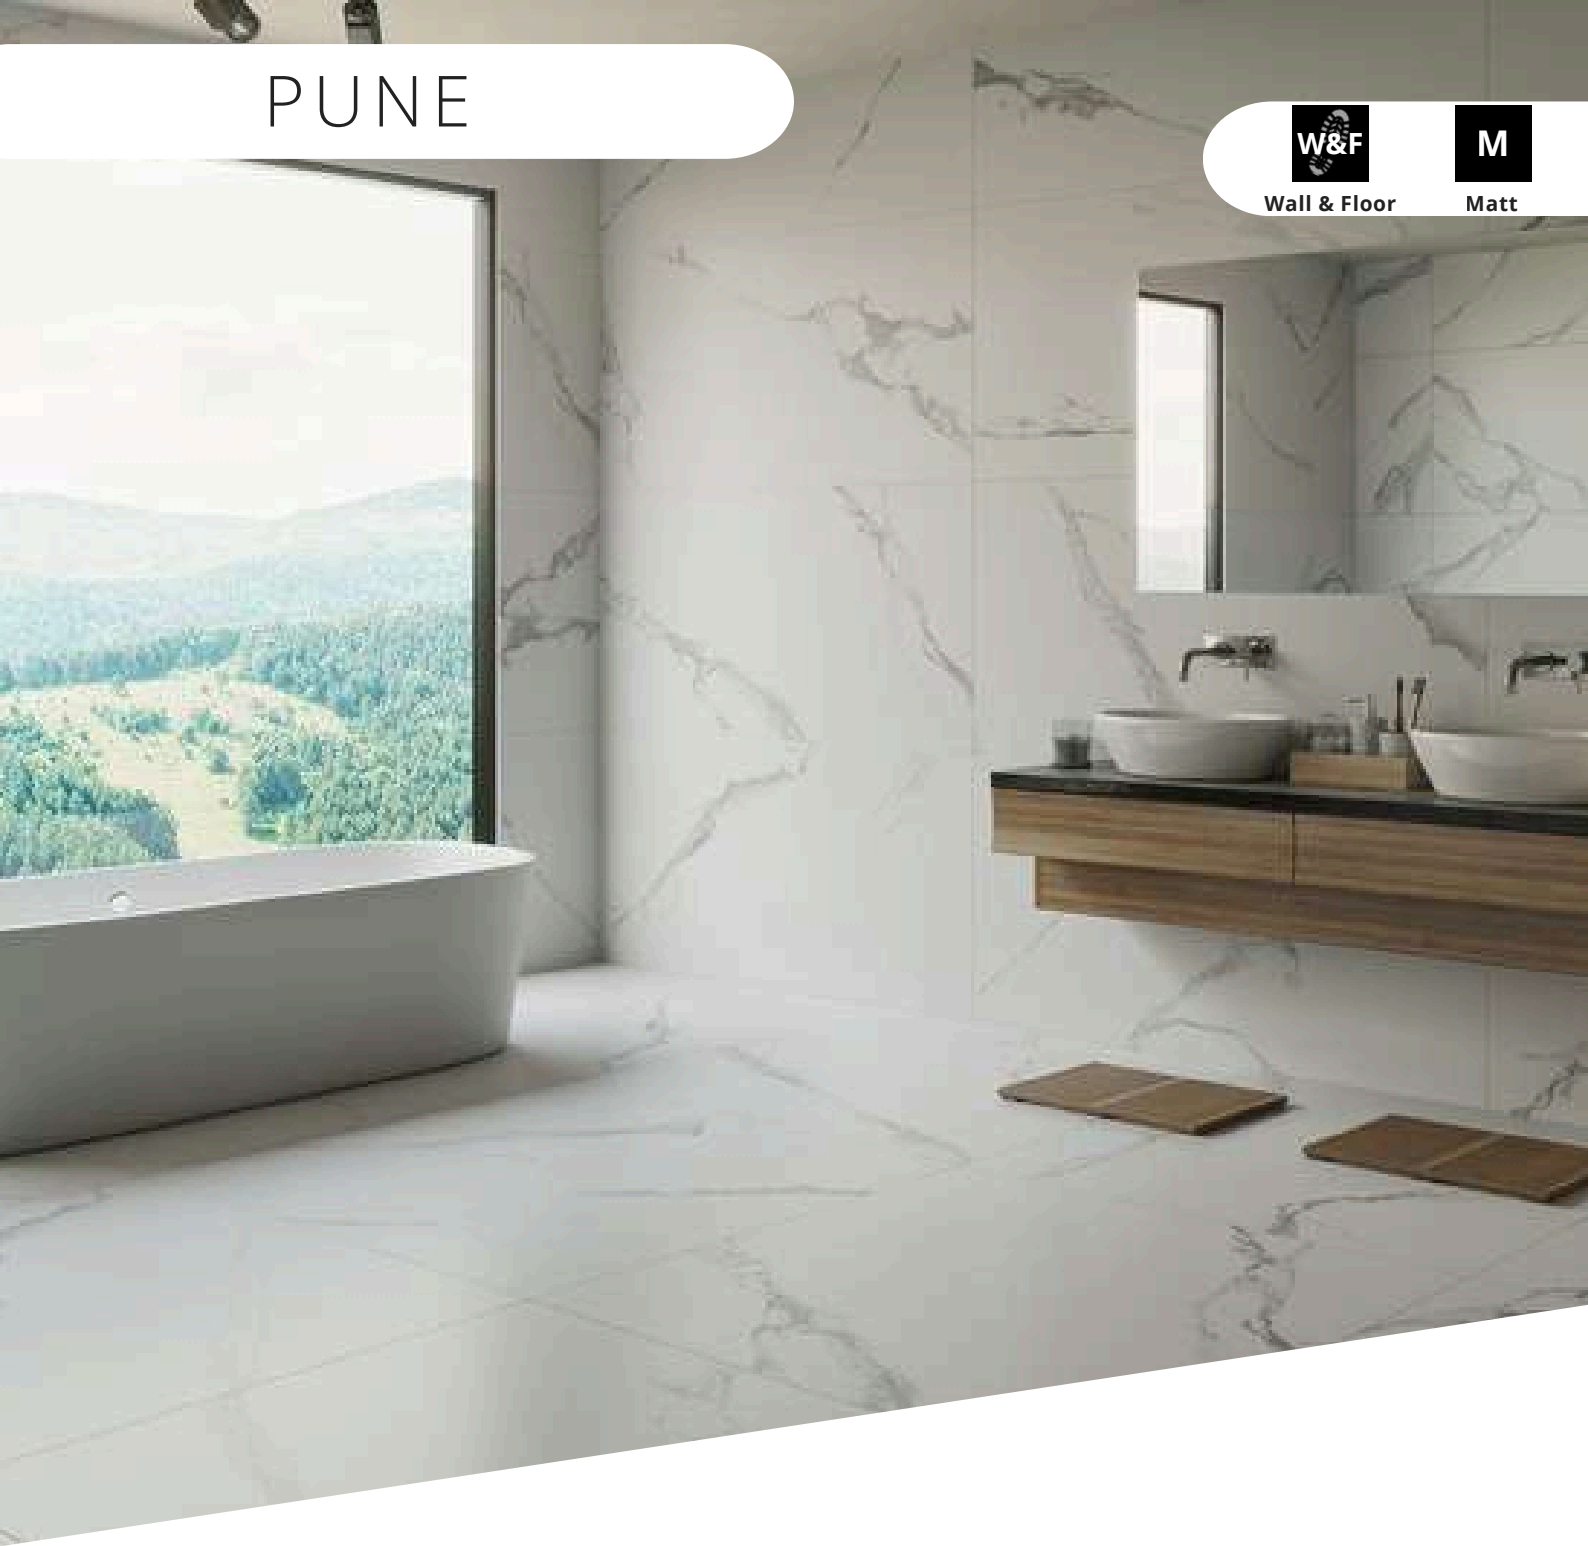

PUNE

Wall & Floor

M

Matt

Size

600x300
600x600
1200x600

Suitability

Wall & Floor

Finish

Matt

Body

Porcelain