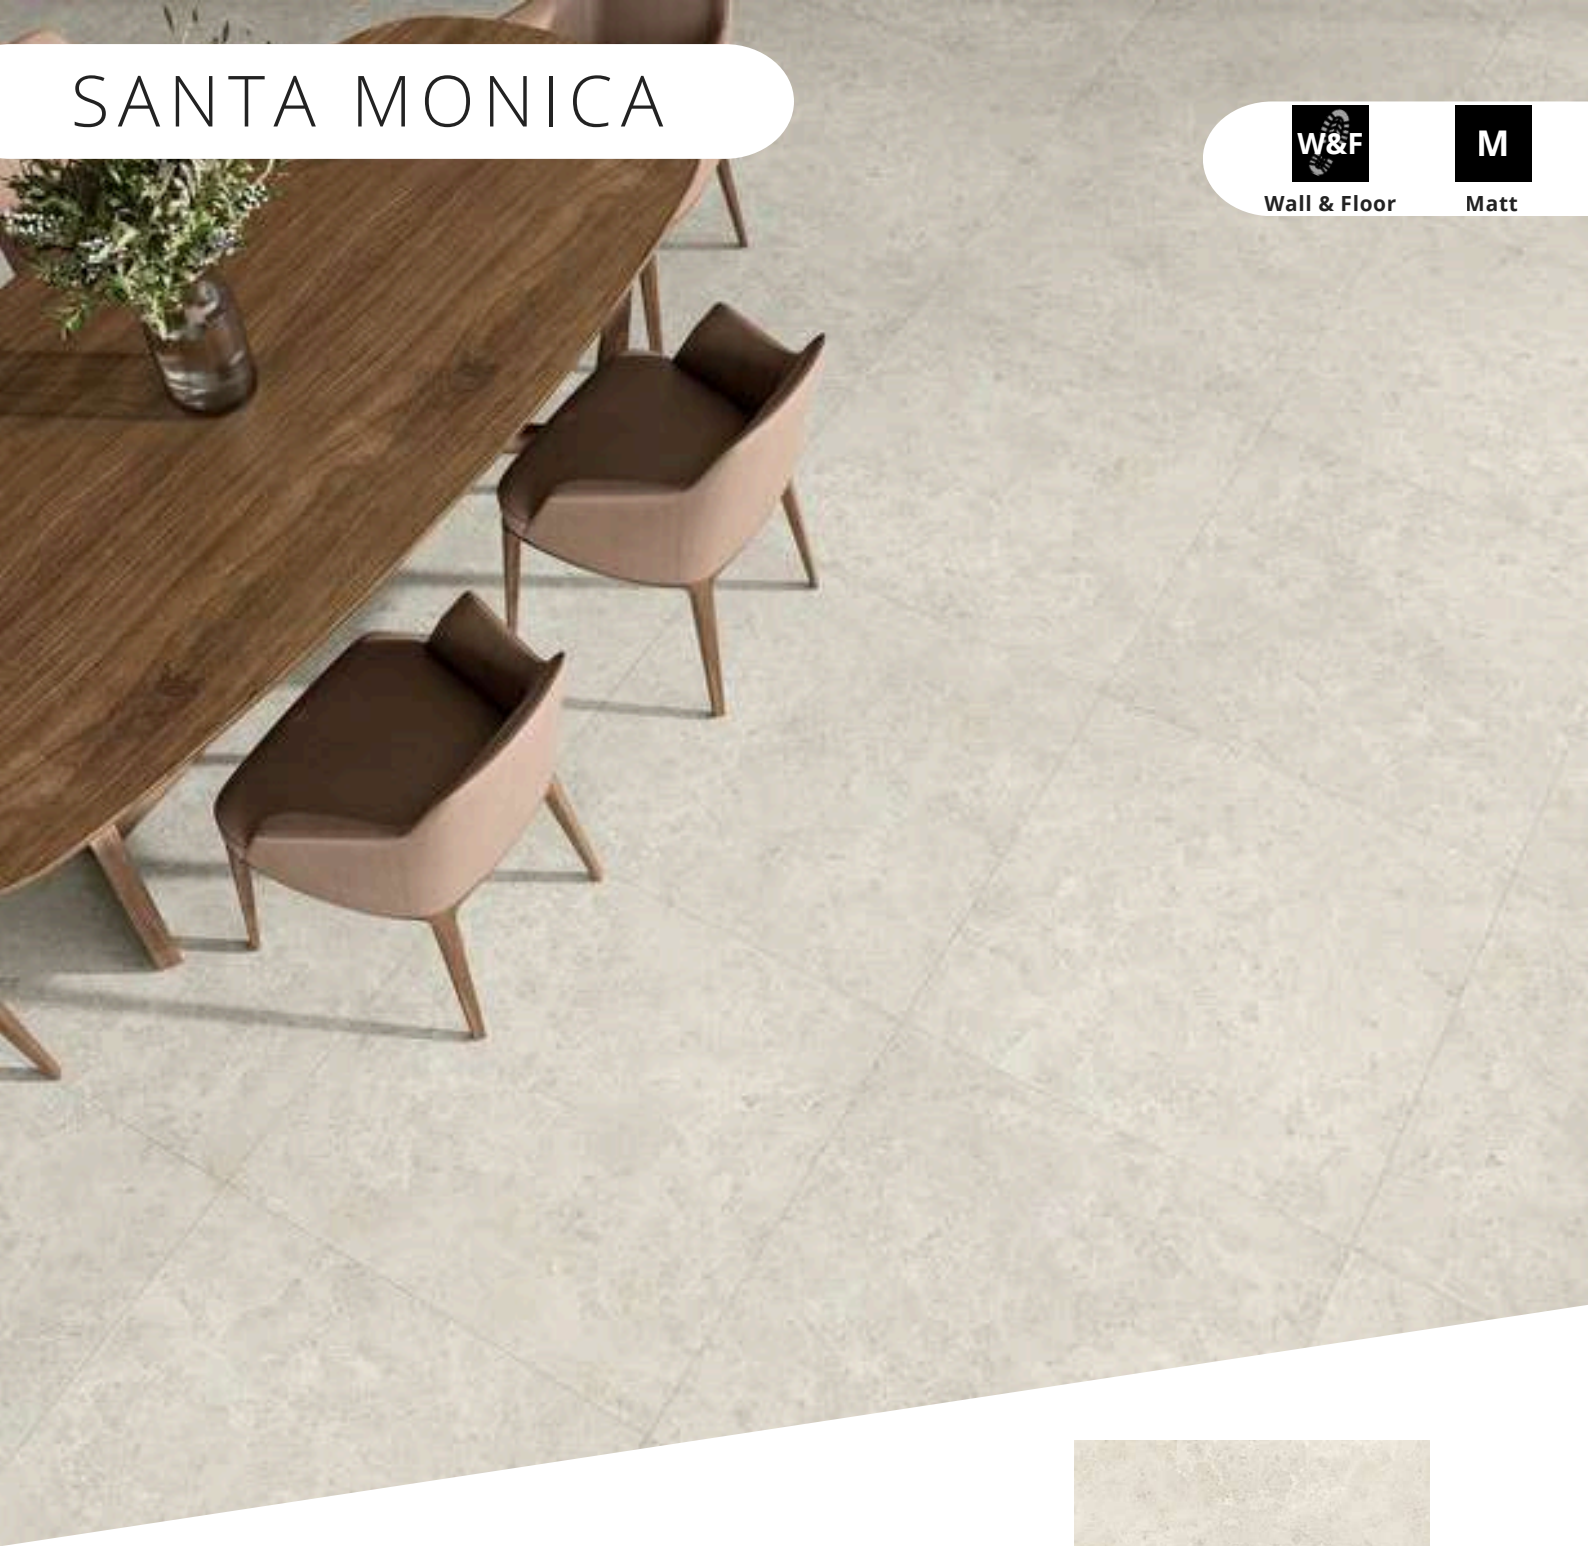

Matt

Size 1000x1000

Suitability Wall & Floor

Finish Matt

Body Porcelain

Bone

Beige

SIRIUS