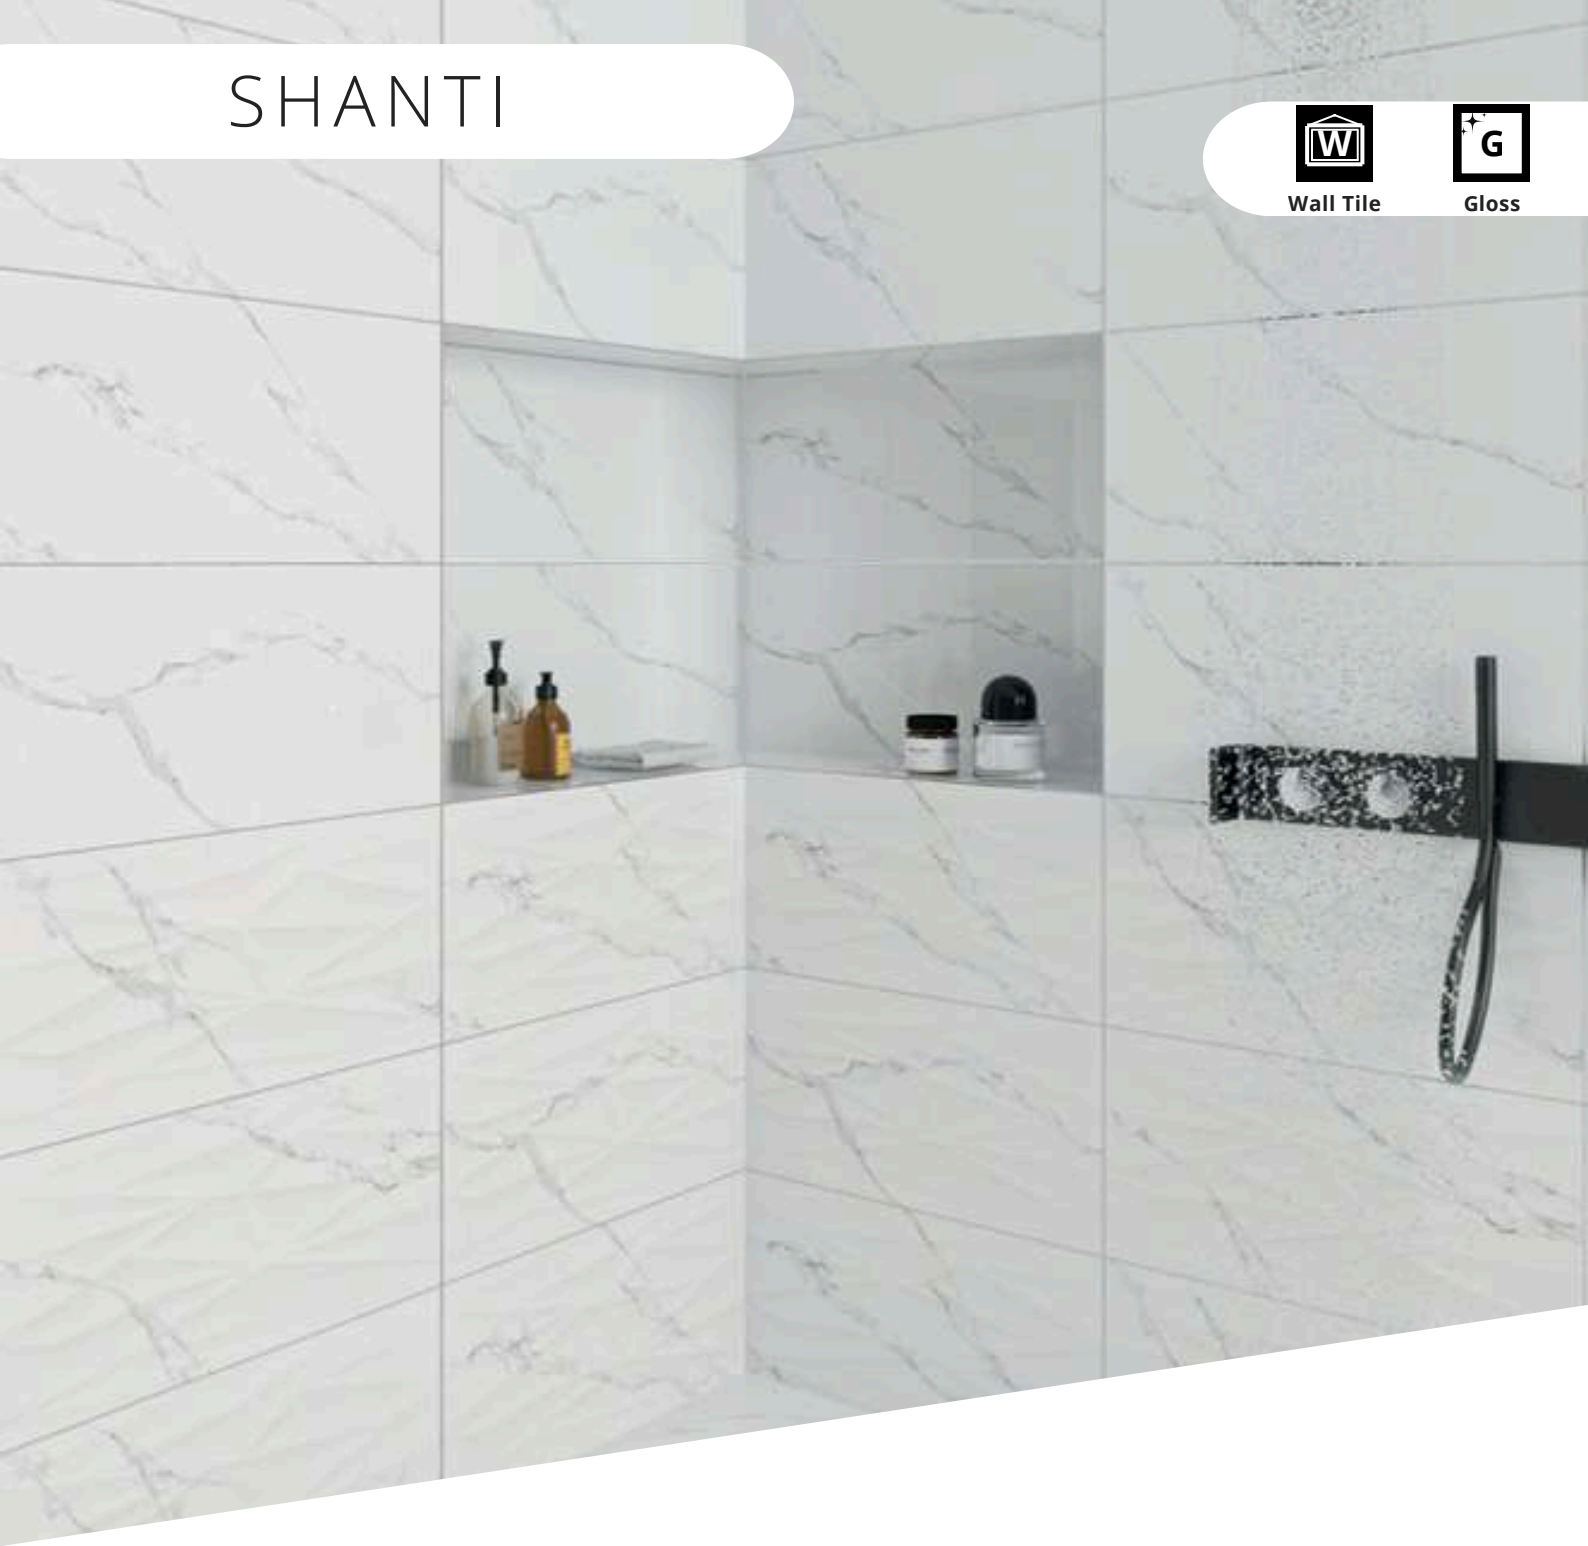

Dark

SHANTI

Wall Tile

Gloss

Size

600x300

Suitability

Wall