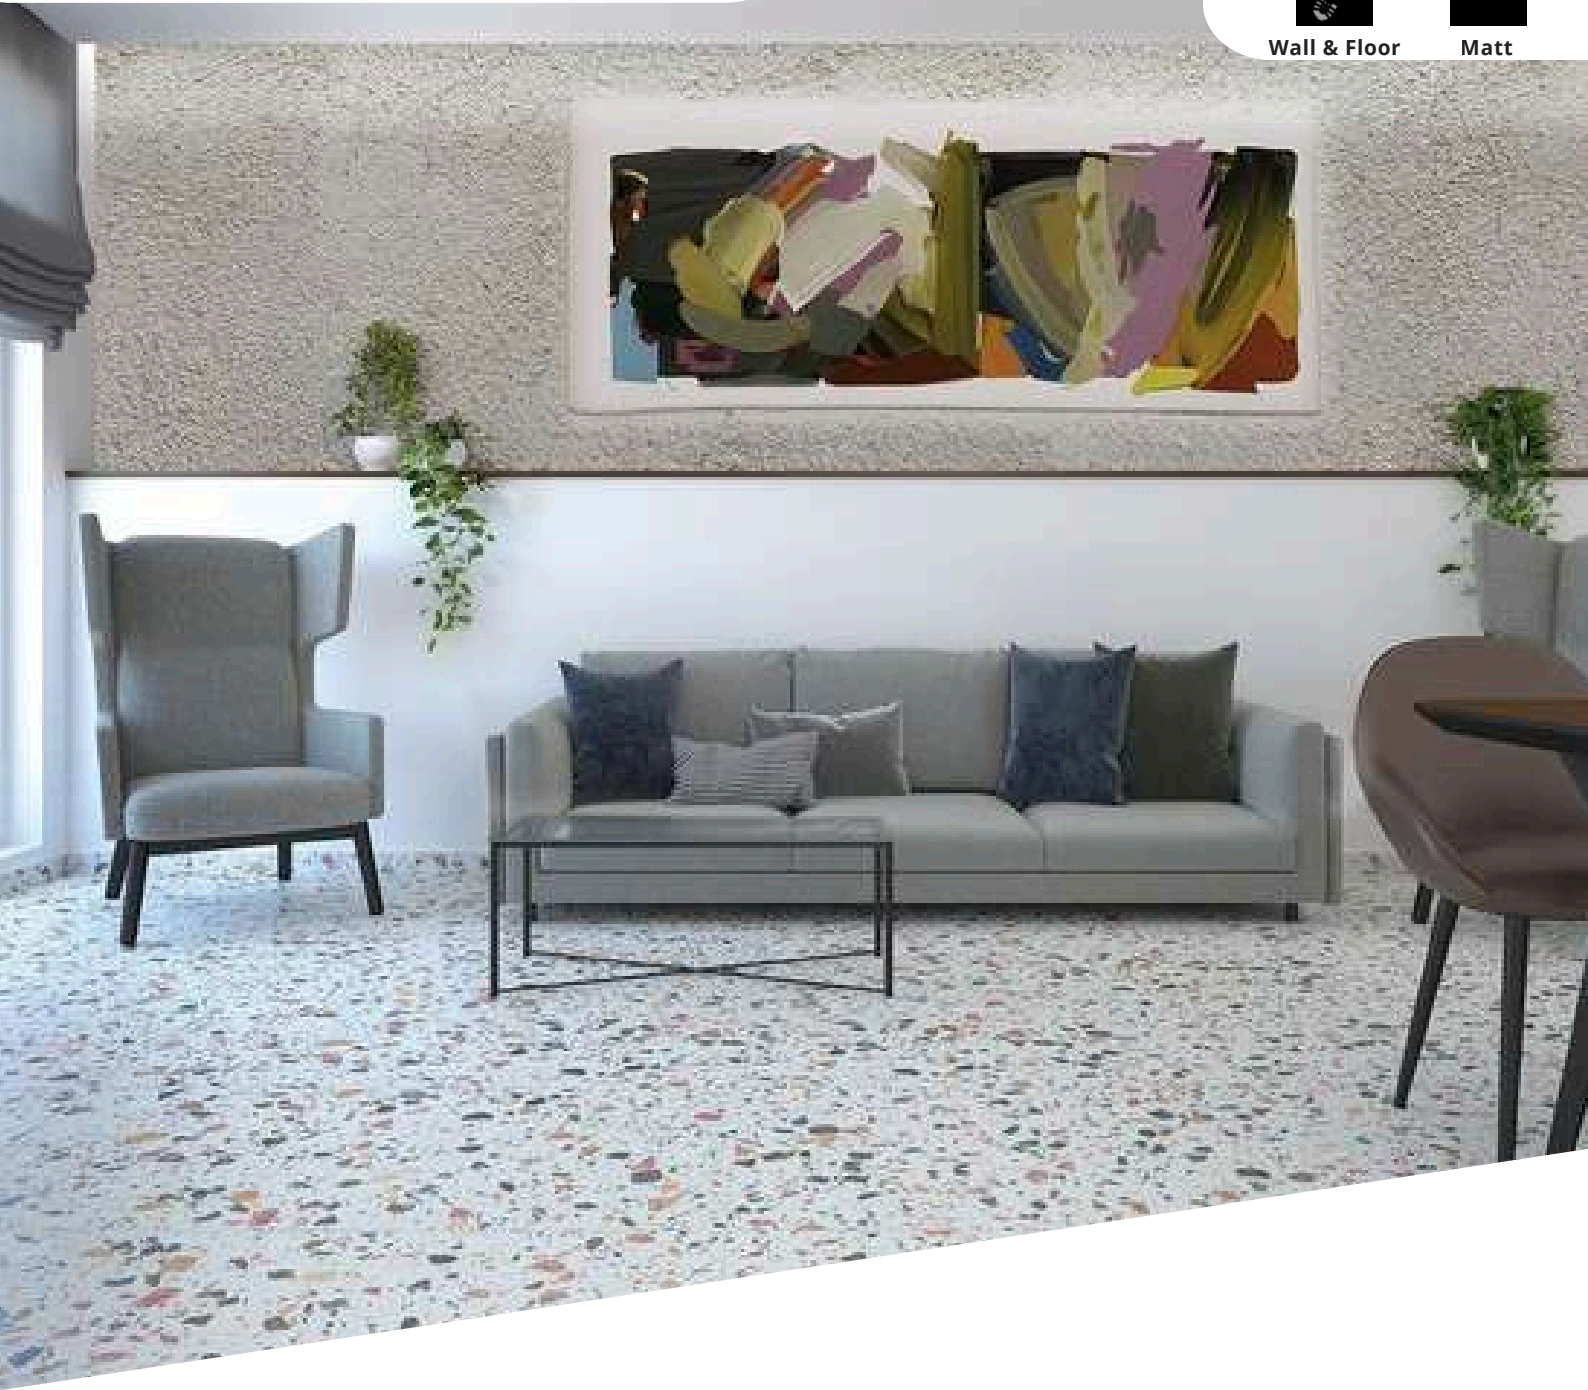

AZZO

Wall & Floor

M

Matt