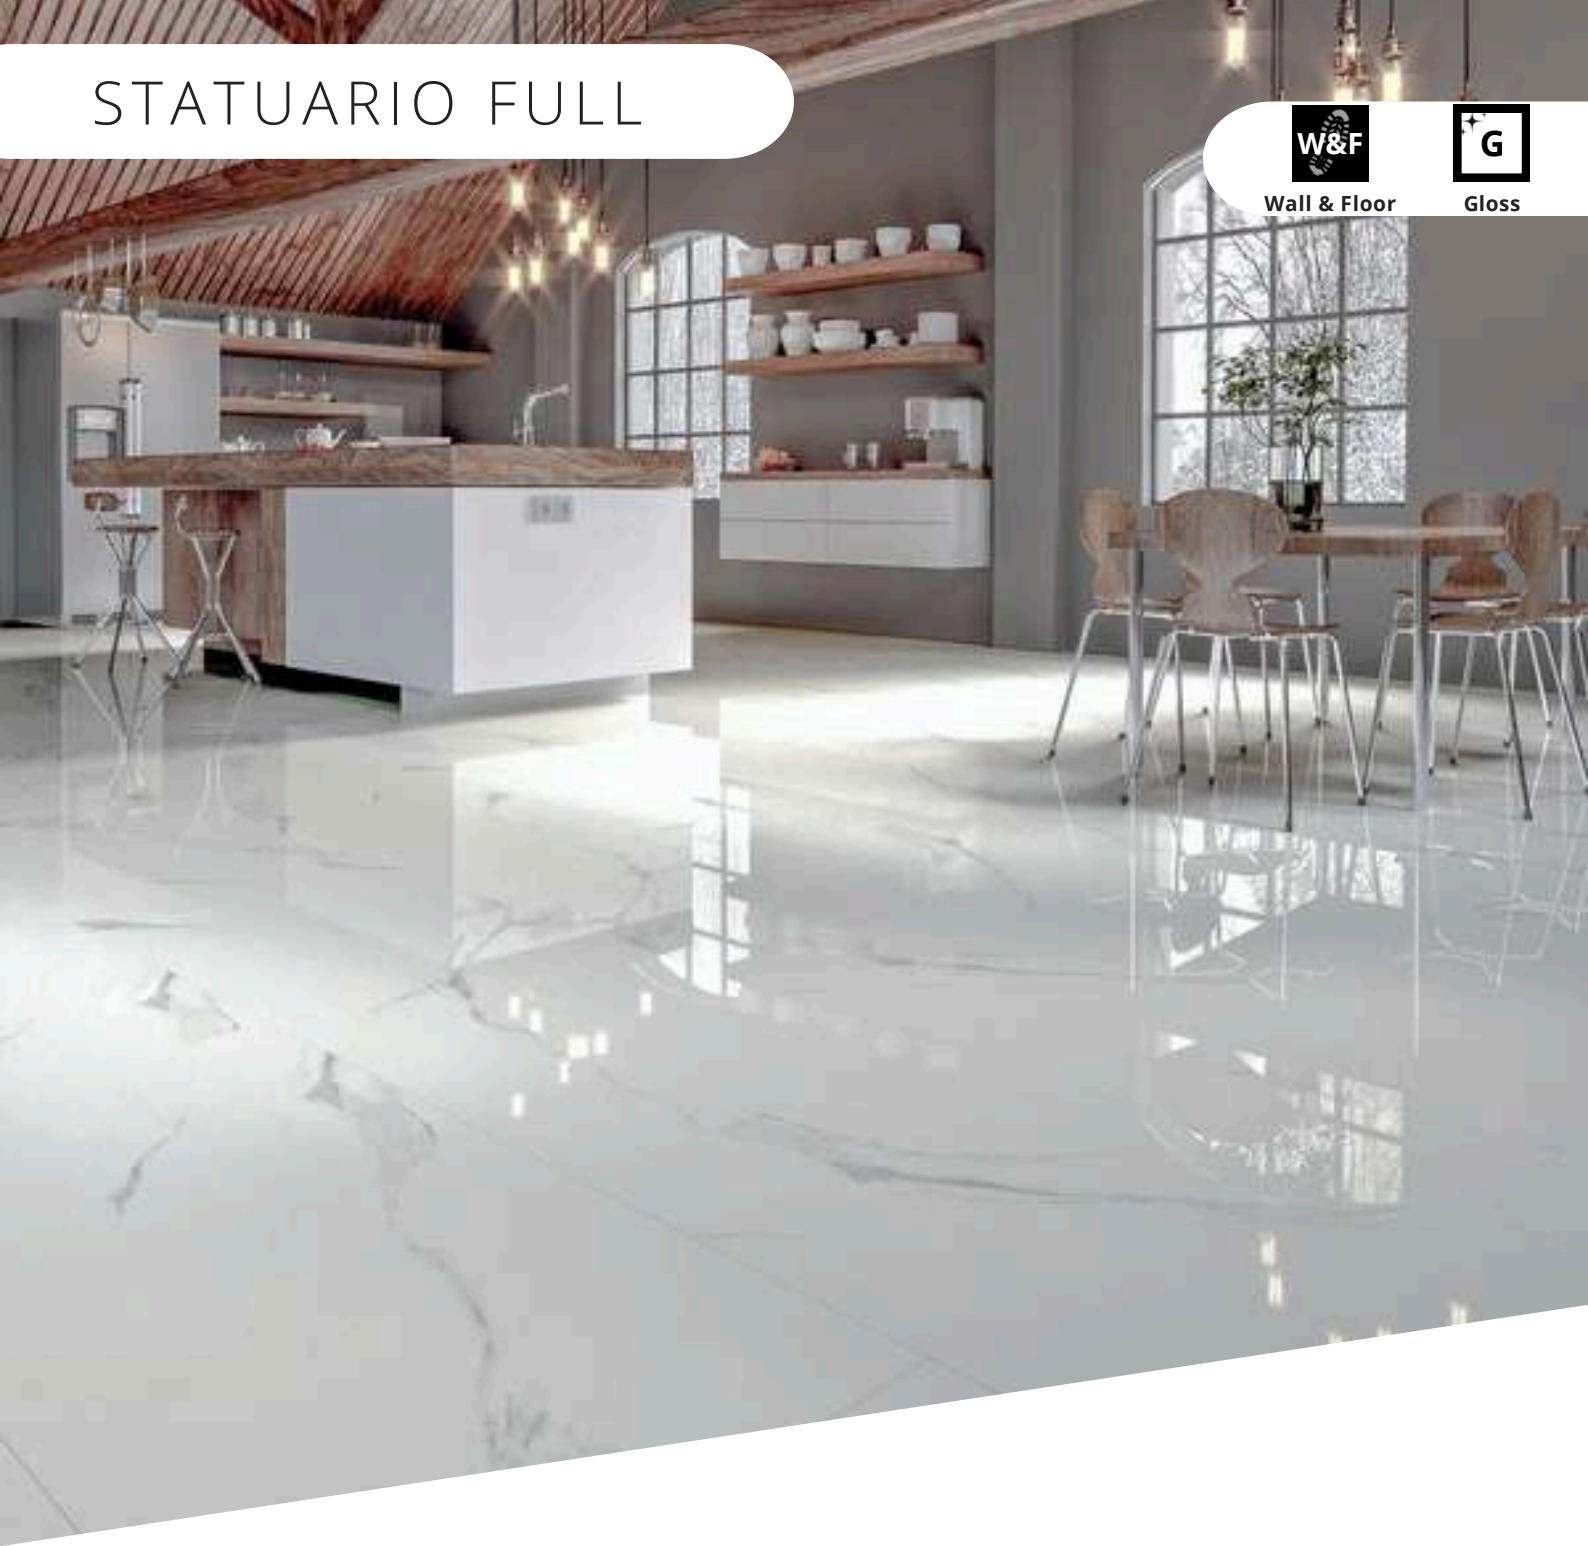

Gloss

Size

1200x600

Suitability

Wall & Floor

Finish

Gloss

Body