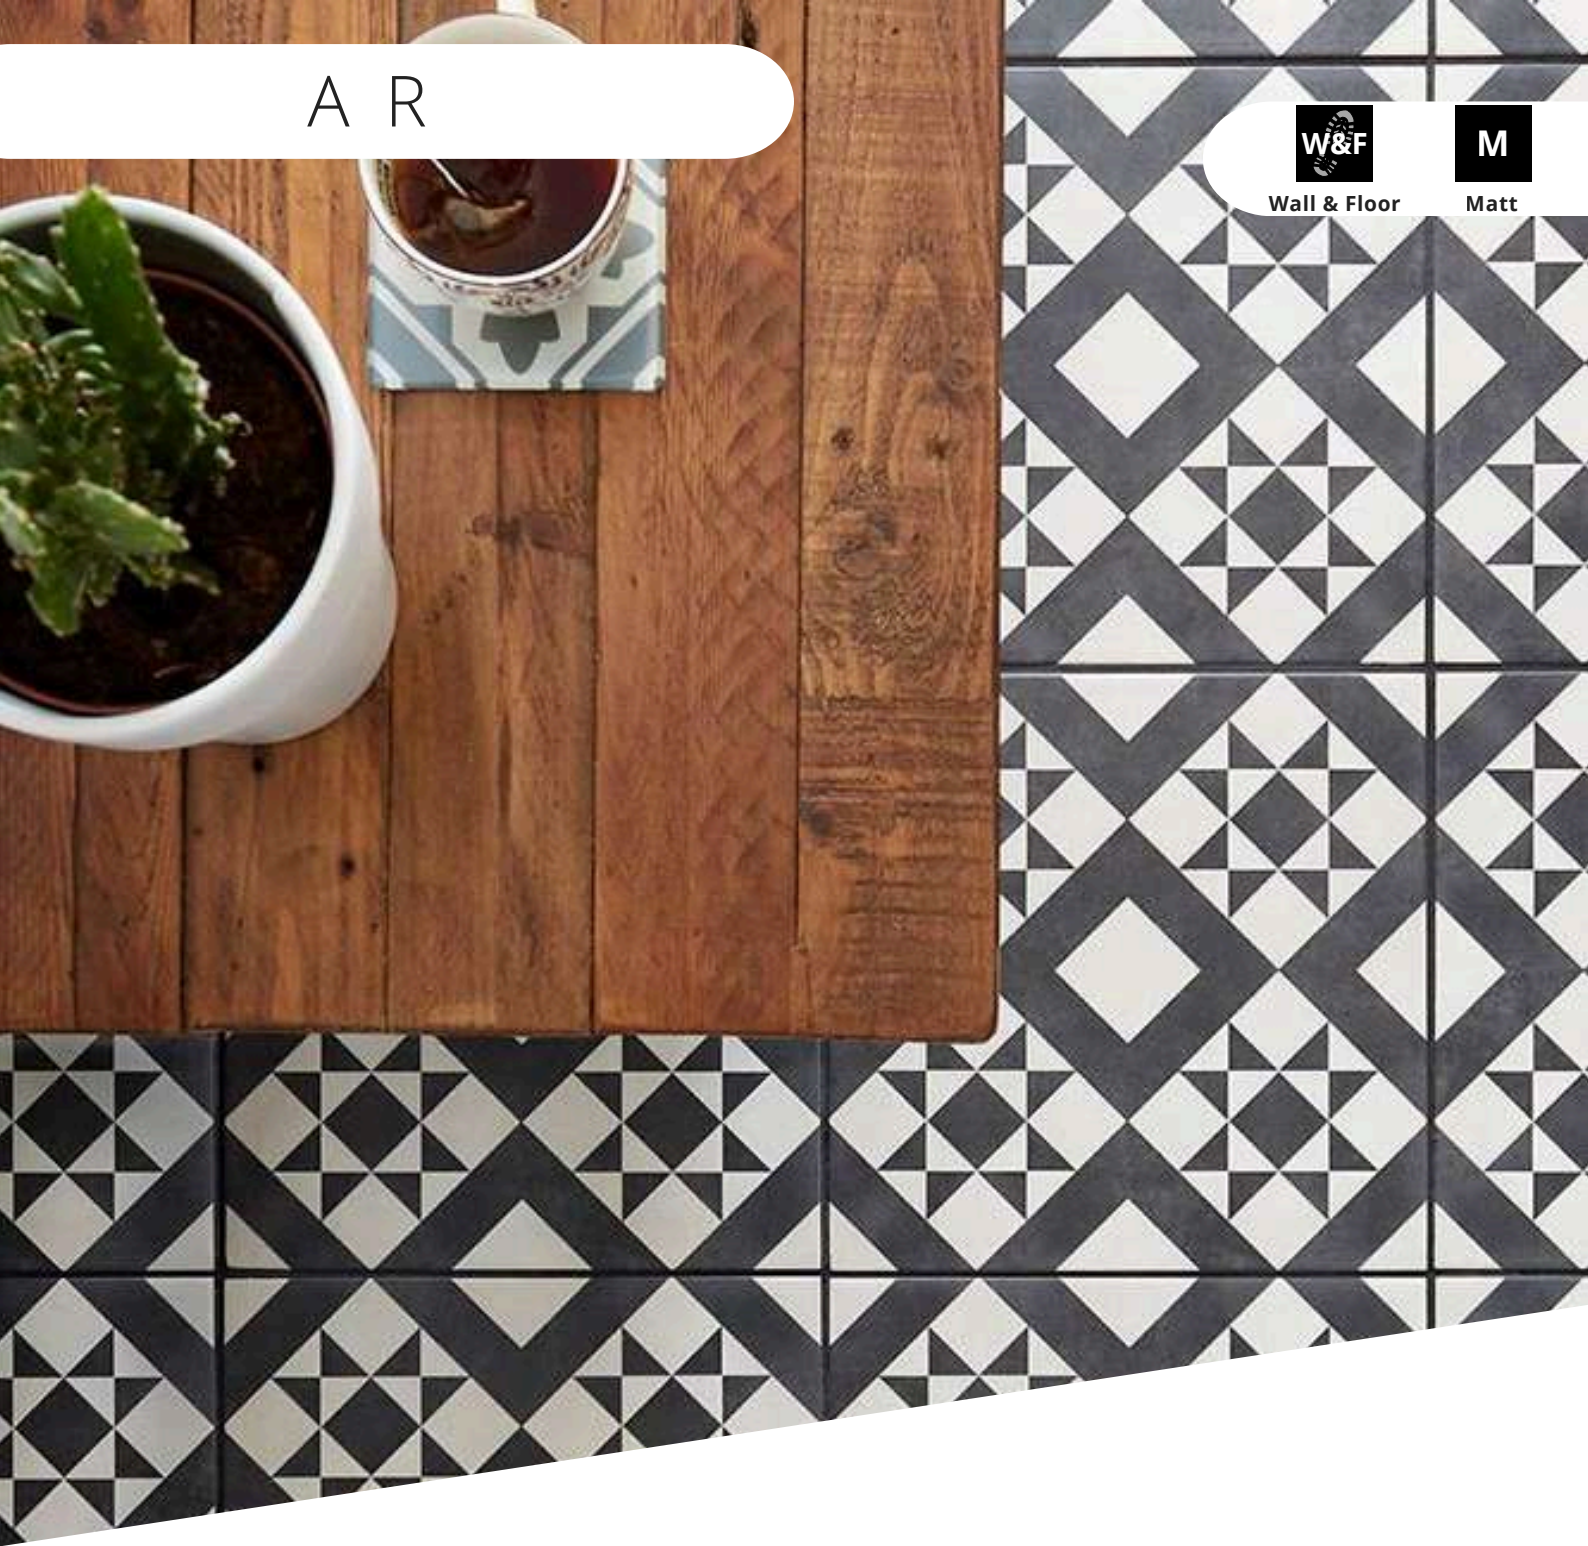

FEATURE FLOORS

A R

Wall & Floor

M

Matt

Size 330x330

Suitability Wall & Floor

Finish Matt