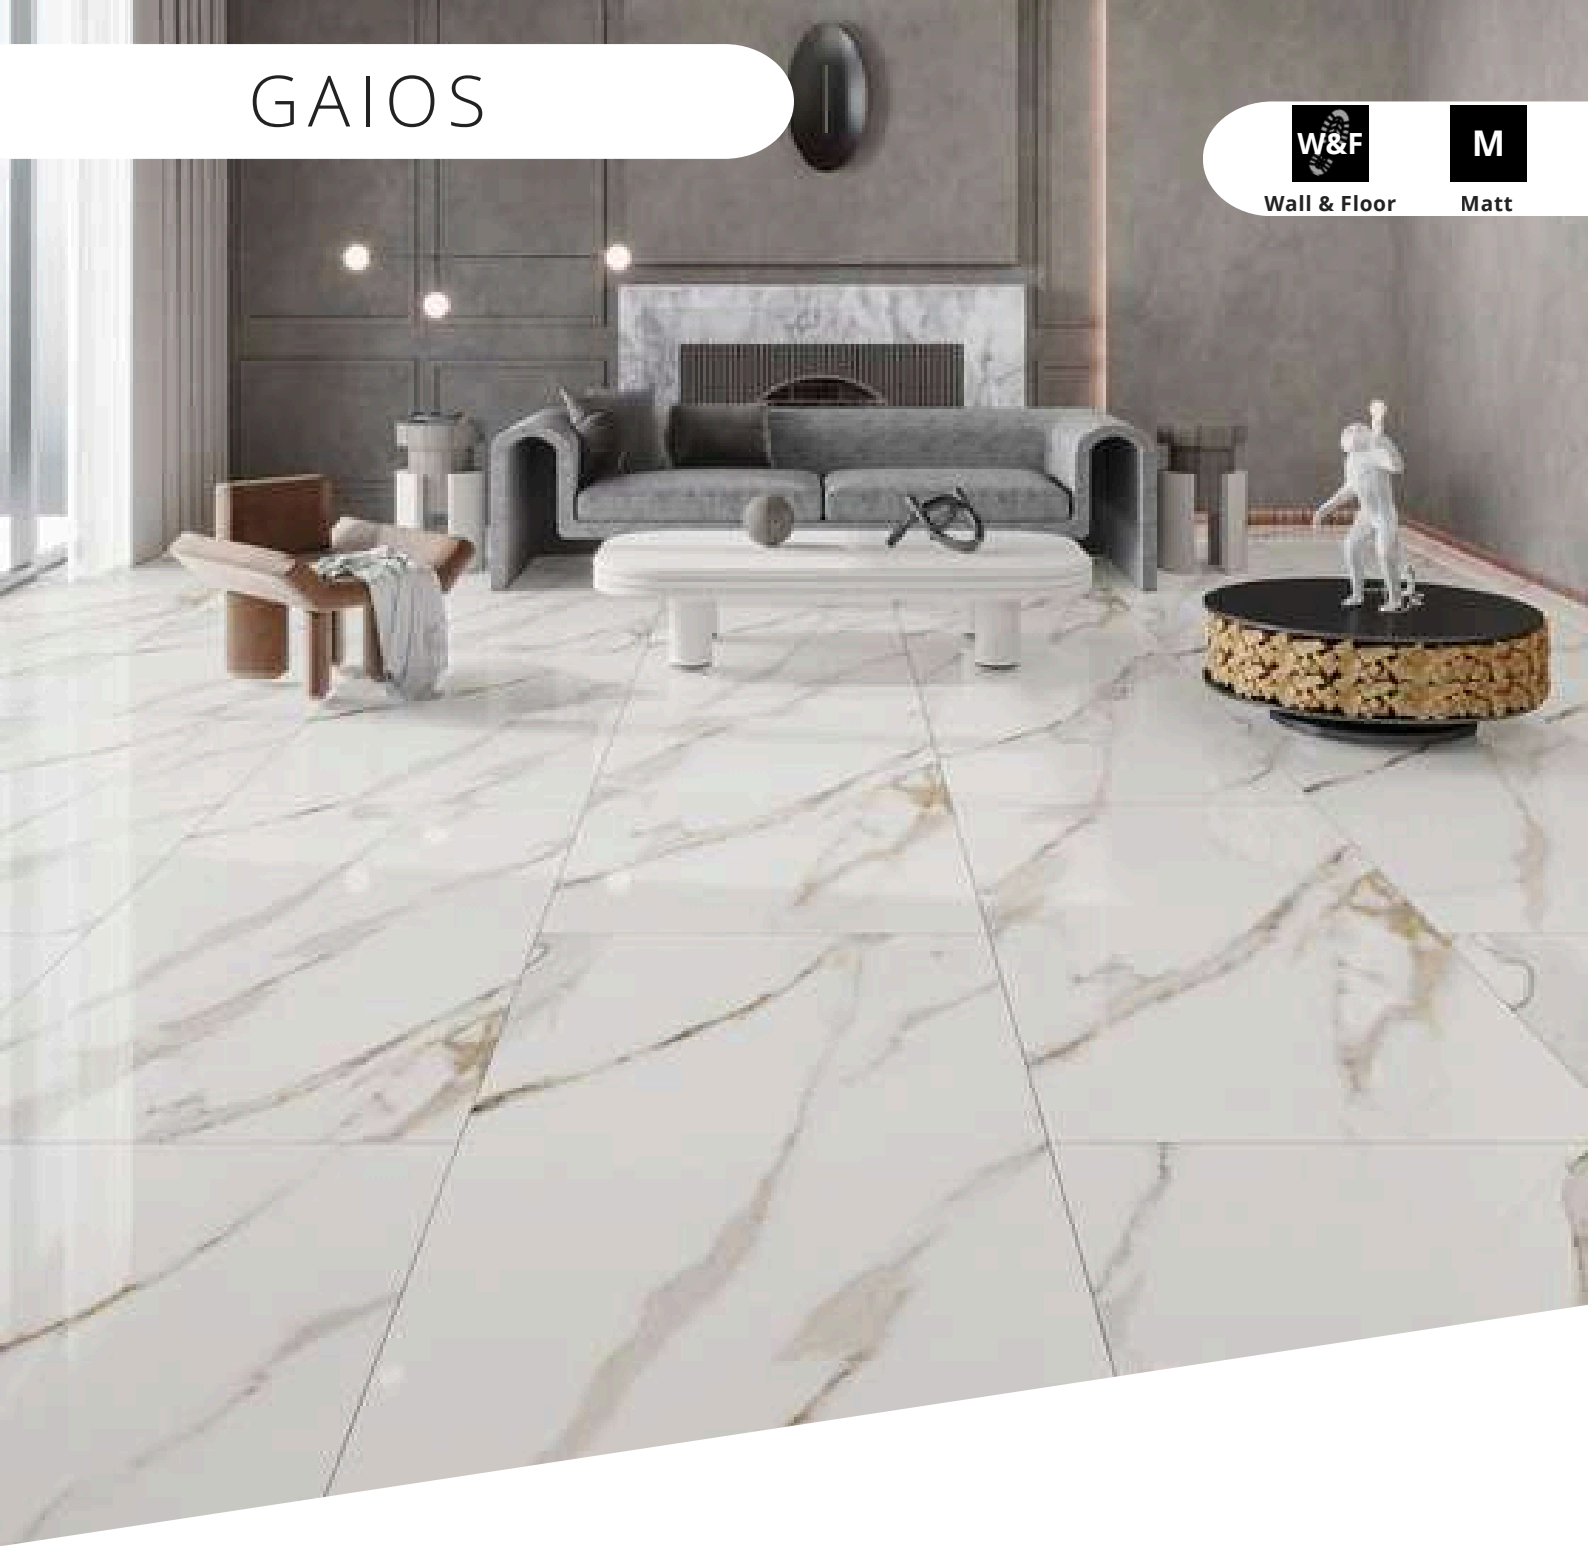

GAIOS

W&F

Wall & Floor

M

Matt