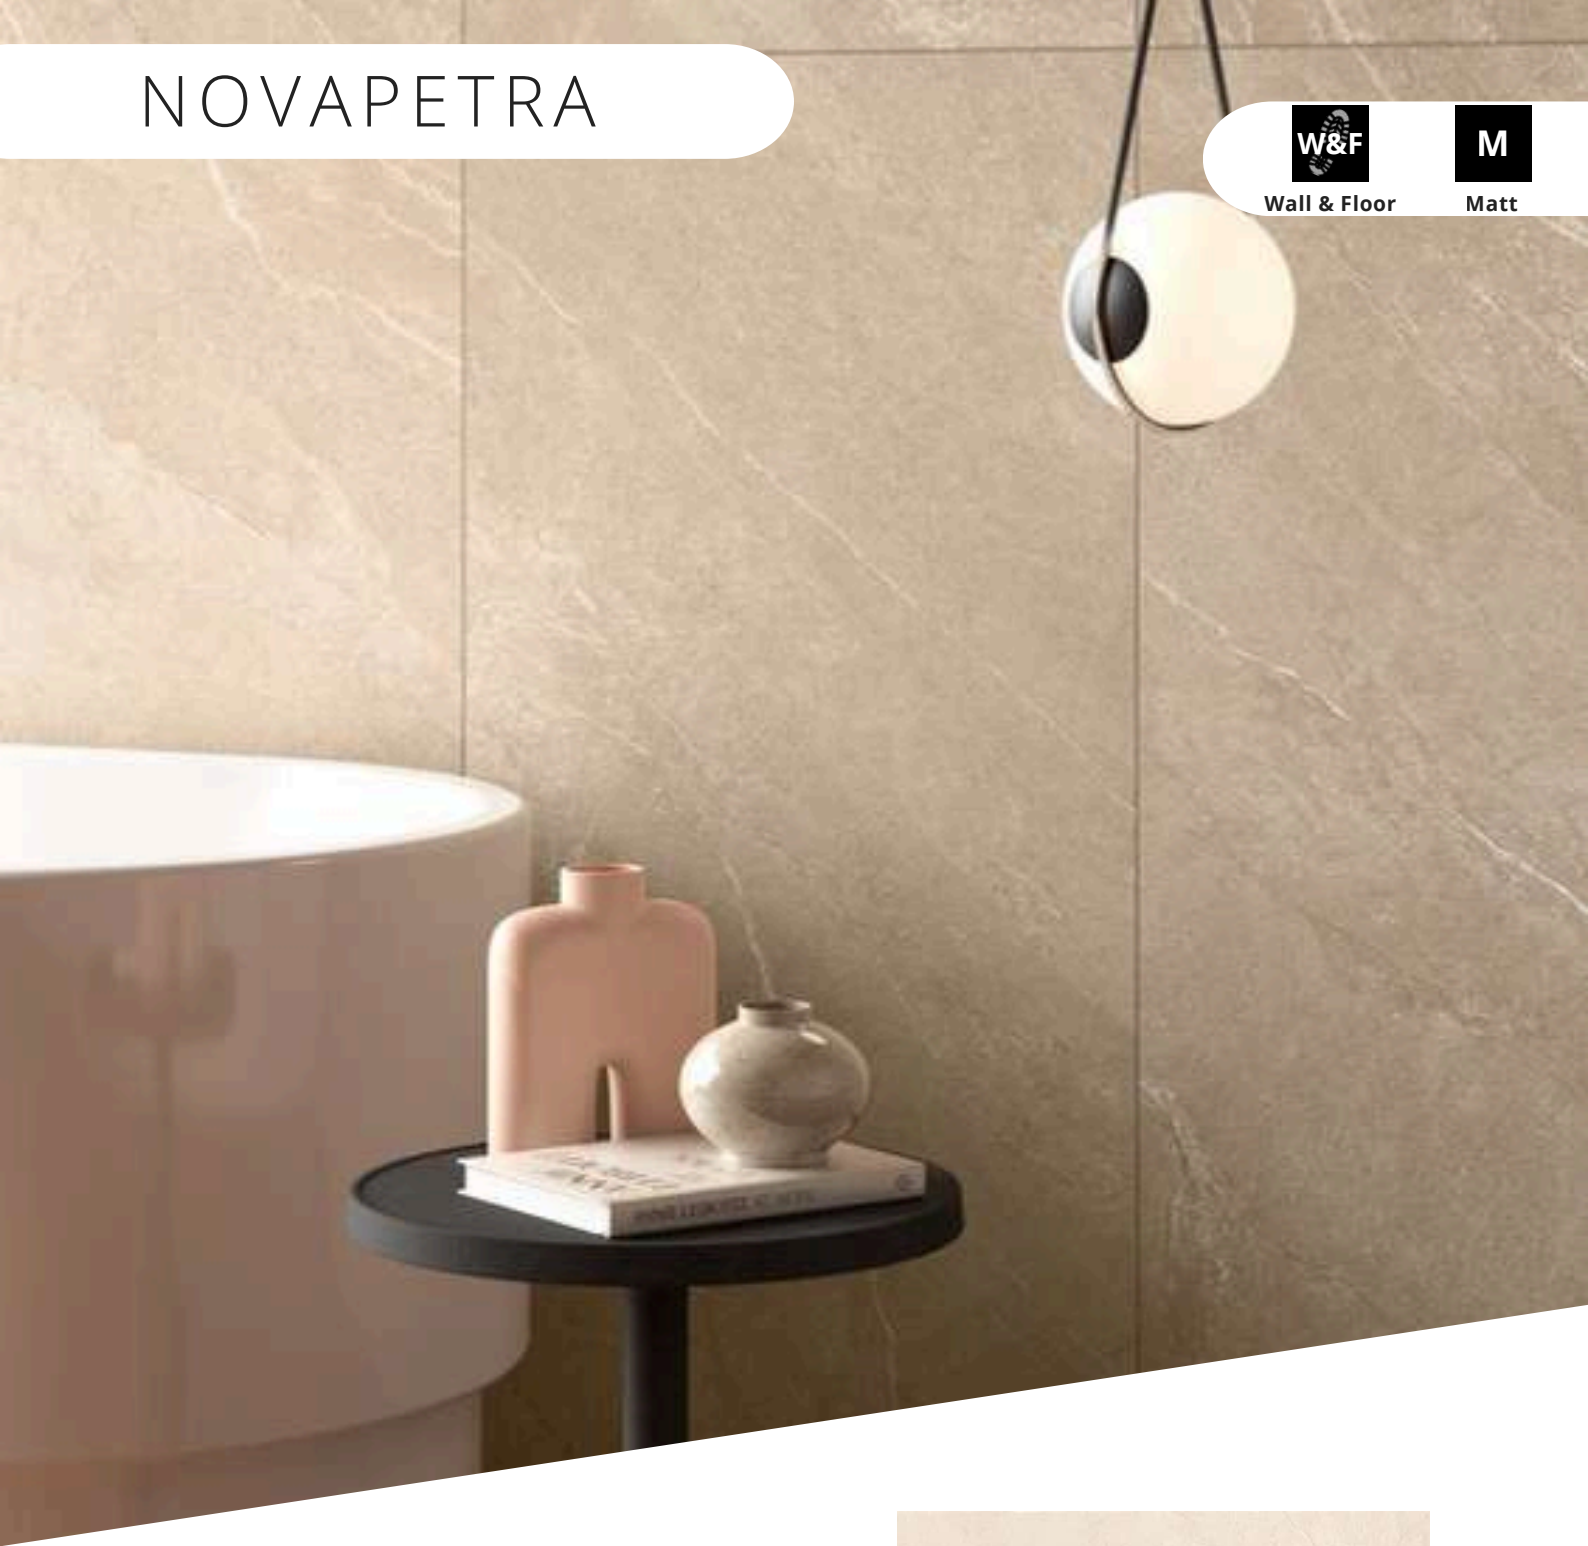

NOVAPETRA

W&F

Wall & Floor

M

Matt

Size

1200x600

Suitability

Wall & Floor

Finish

Matt

Body

Porcelain