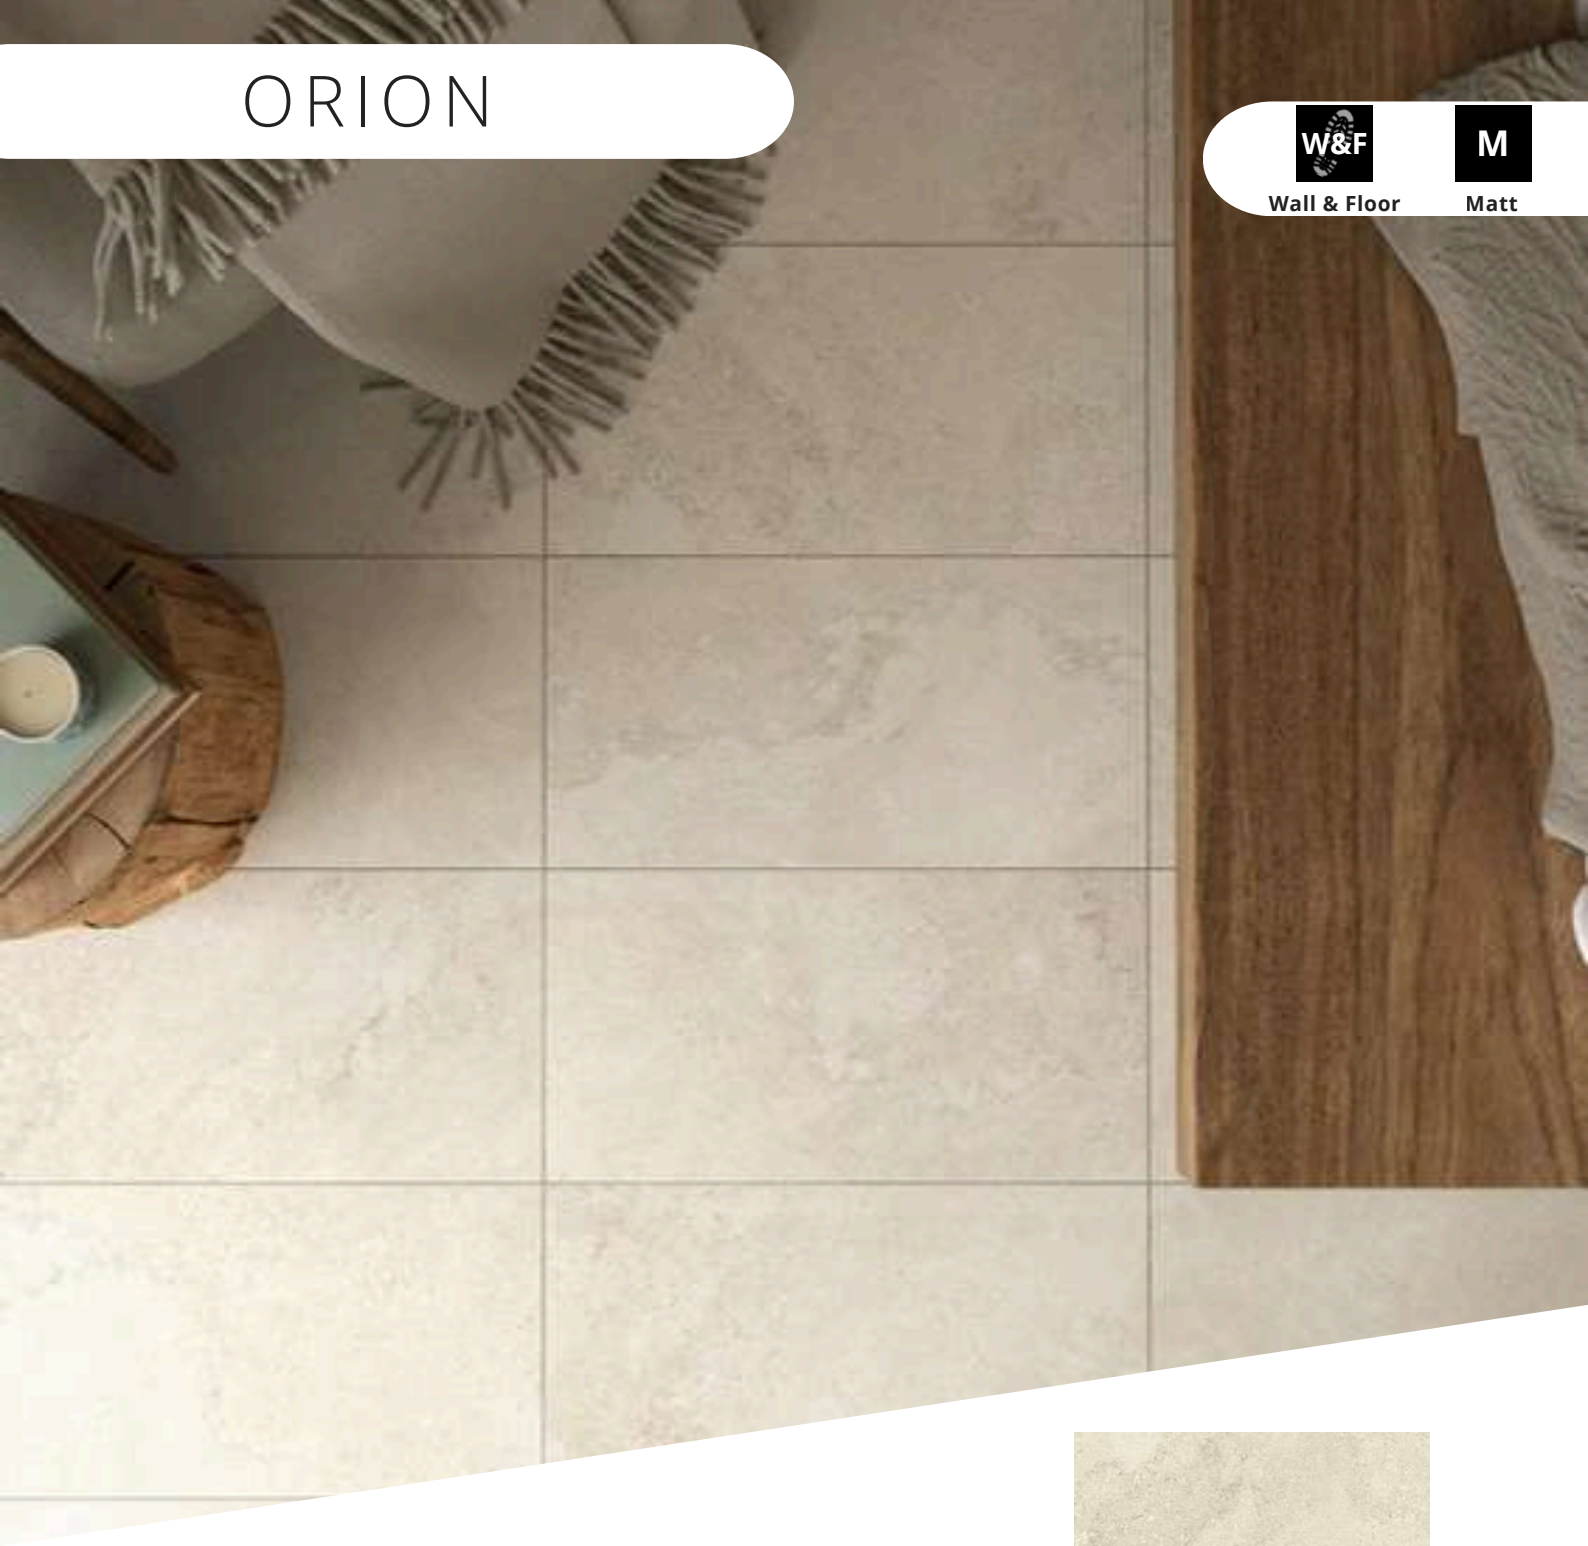

Bone

ORION

Wall & Floor

M

Matt