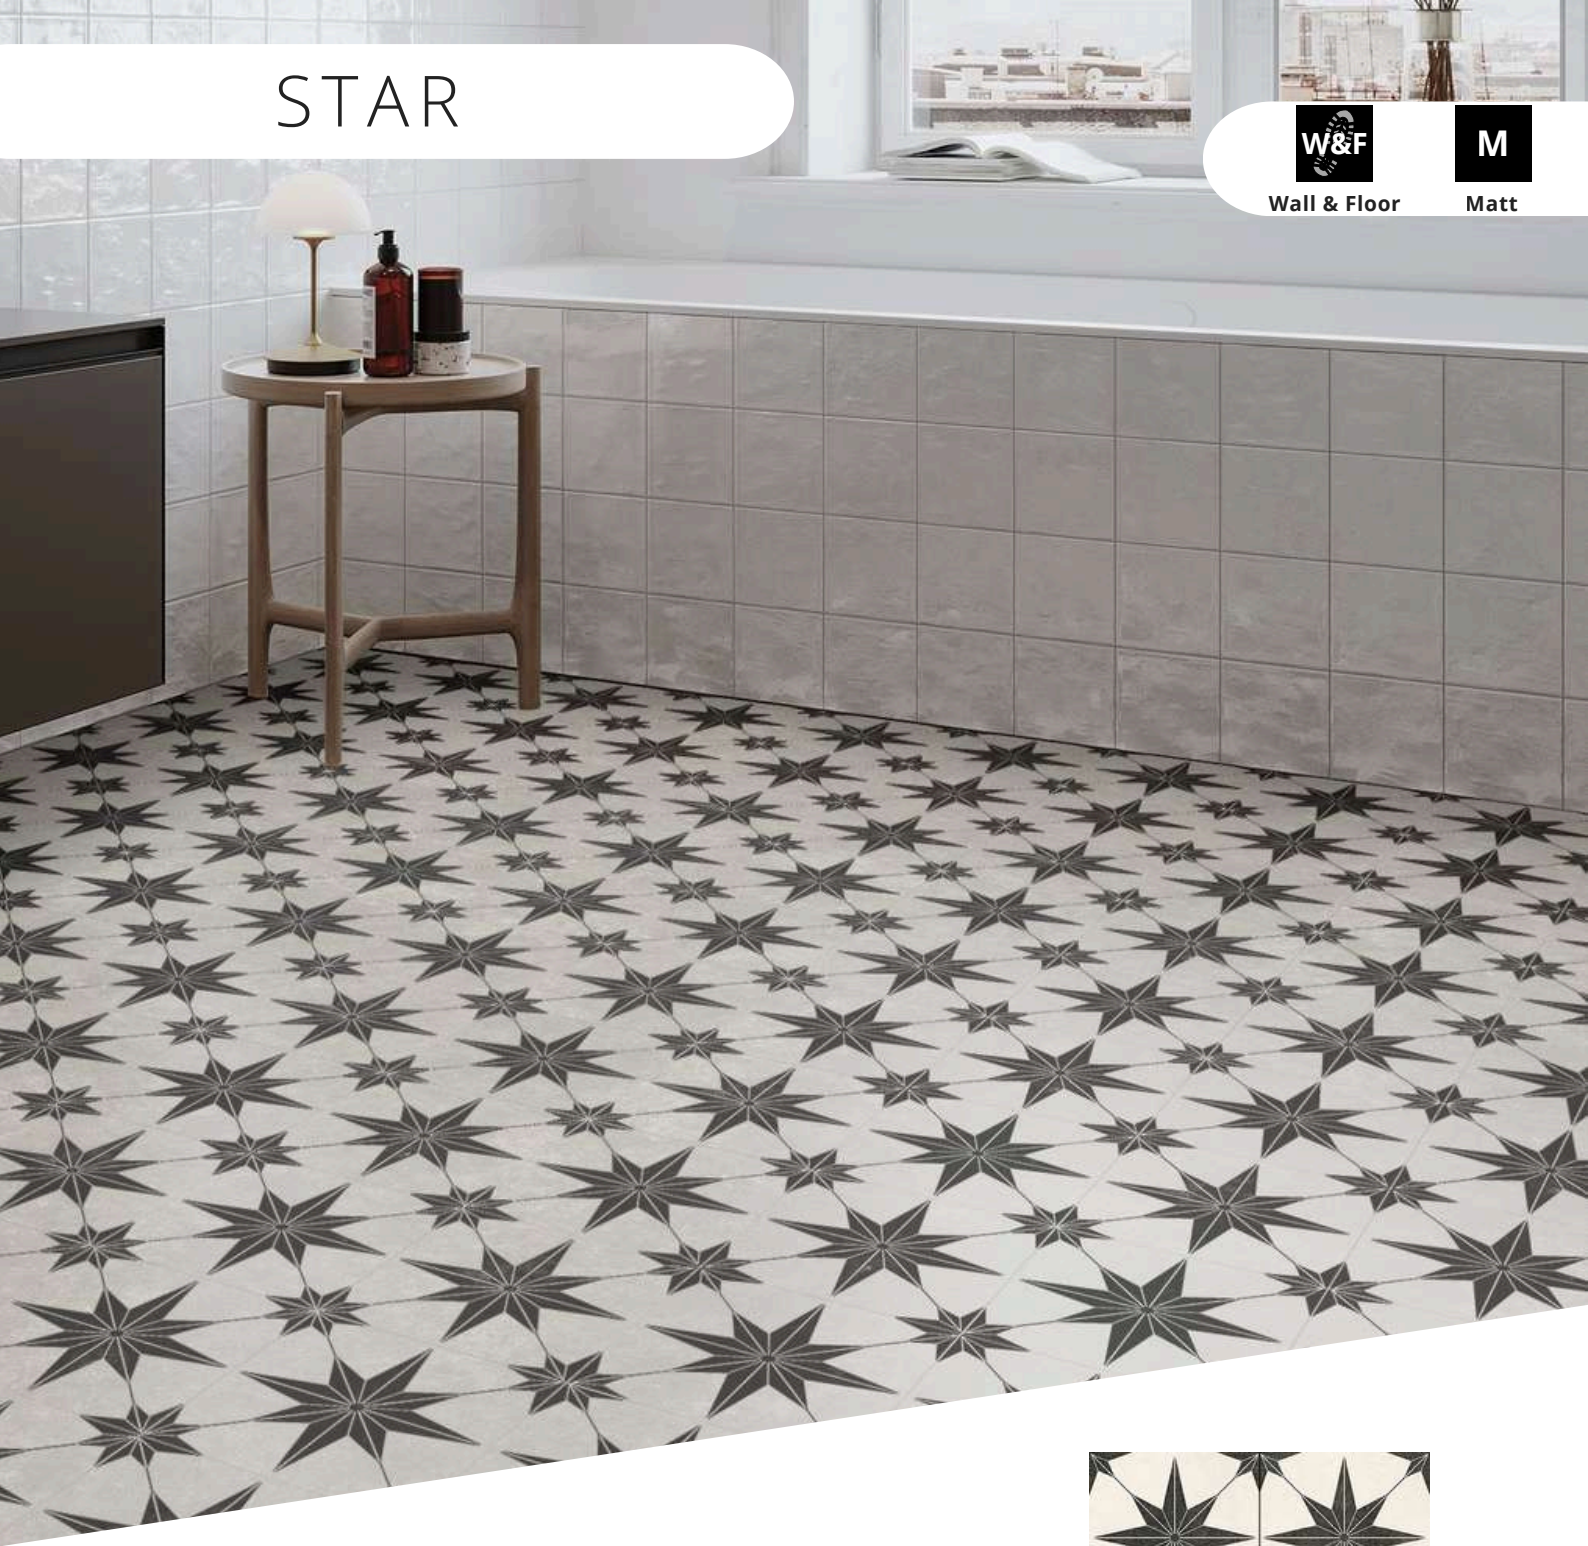

STAR

W&F

Wall & Floor

M

Matt