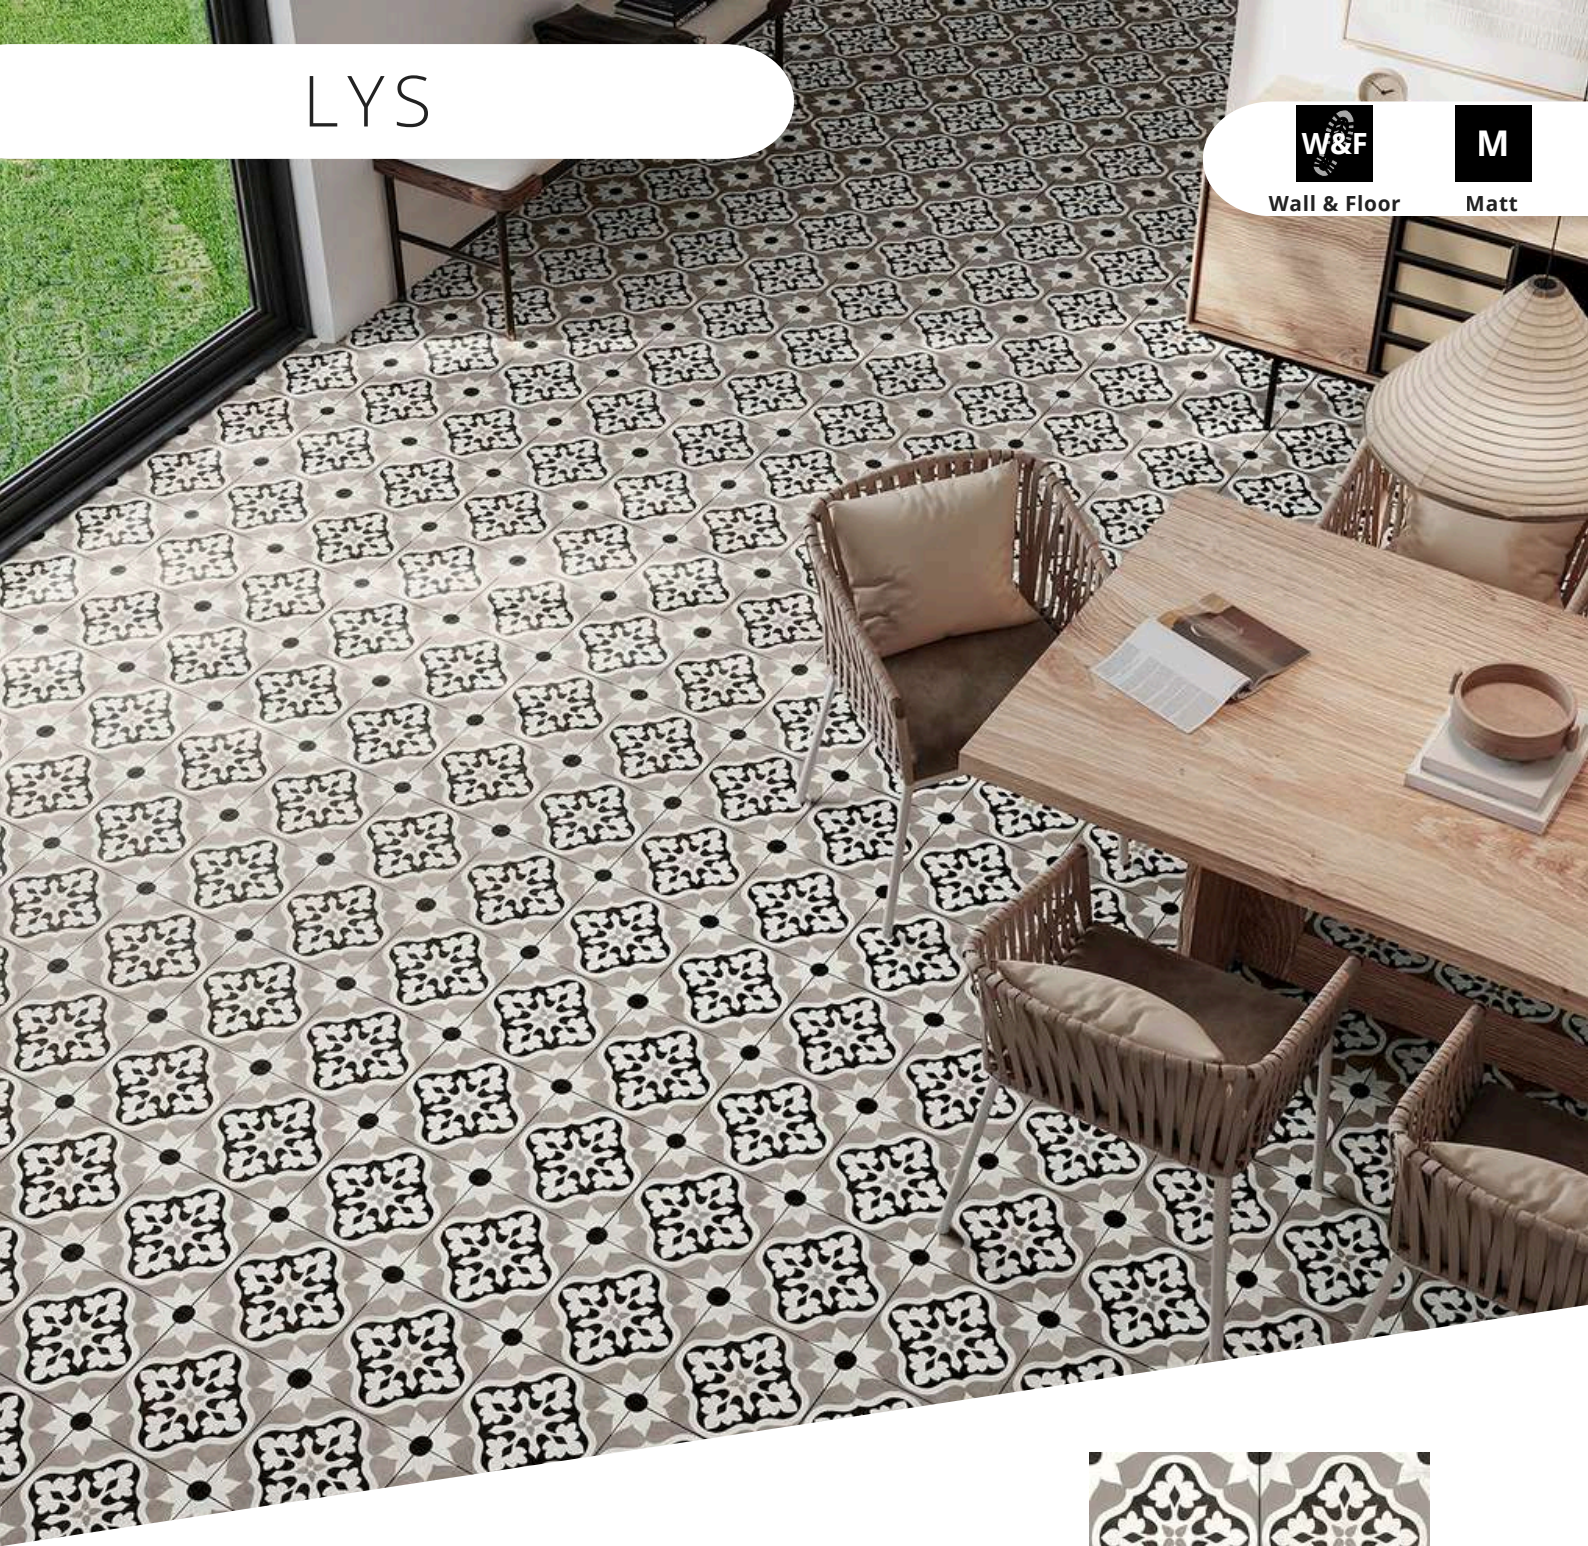

Wall & Floor

M

Matt

Size

450x450

Suitability

Wall & Floor

Finish