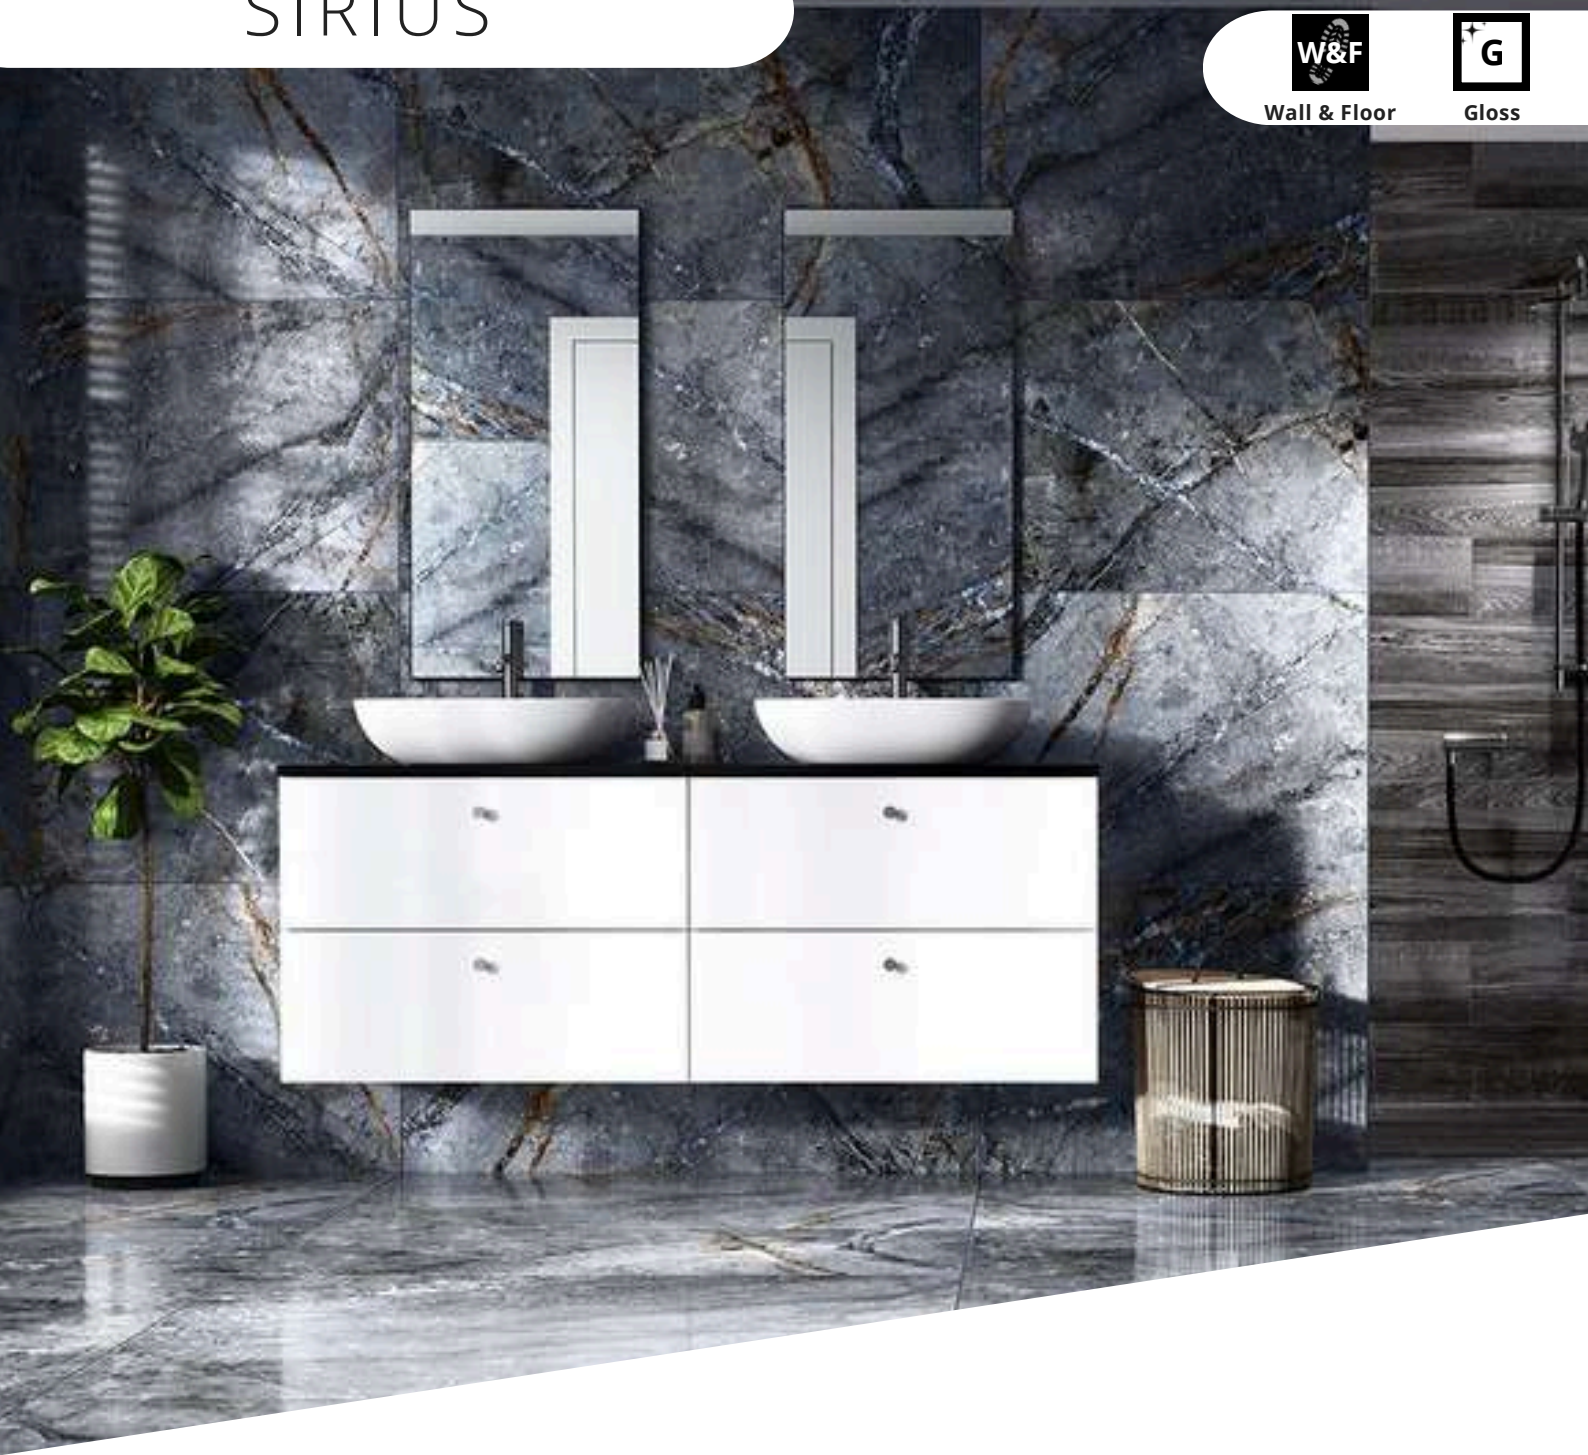

Matt

Size 1000x1000

Suitability Wall & Floor

Finish Matt

Body Porcelain

Bone

Beige

SIRIUS

Wall & Floor

Gloss

Size 1200x600

Suitability Wall & Floor

Finish Gloss

Body Porcelain

Blue

SLATEROCK