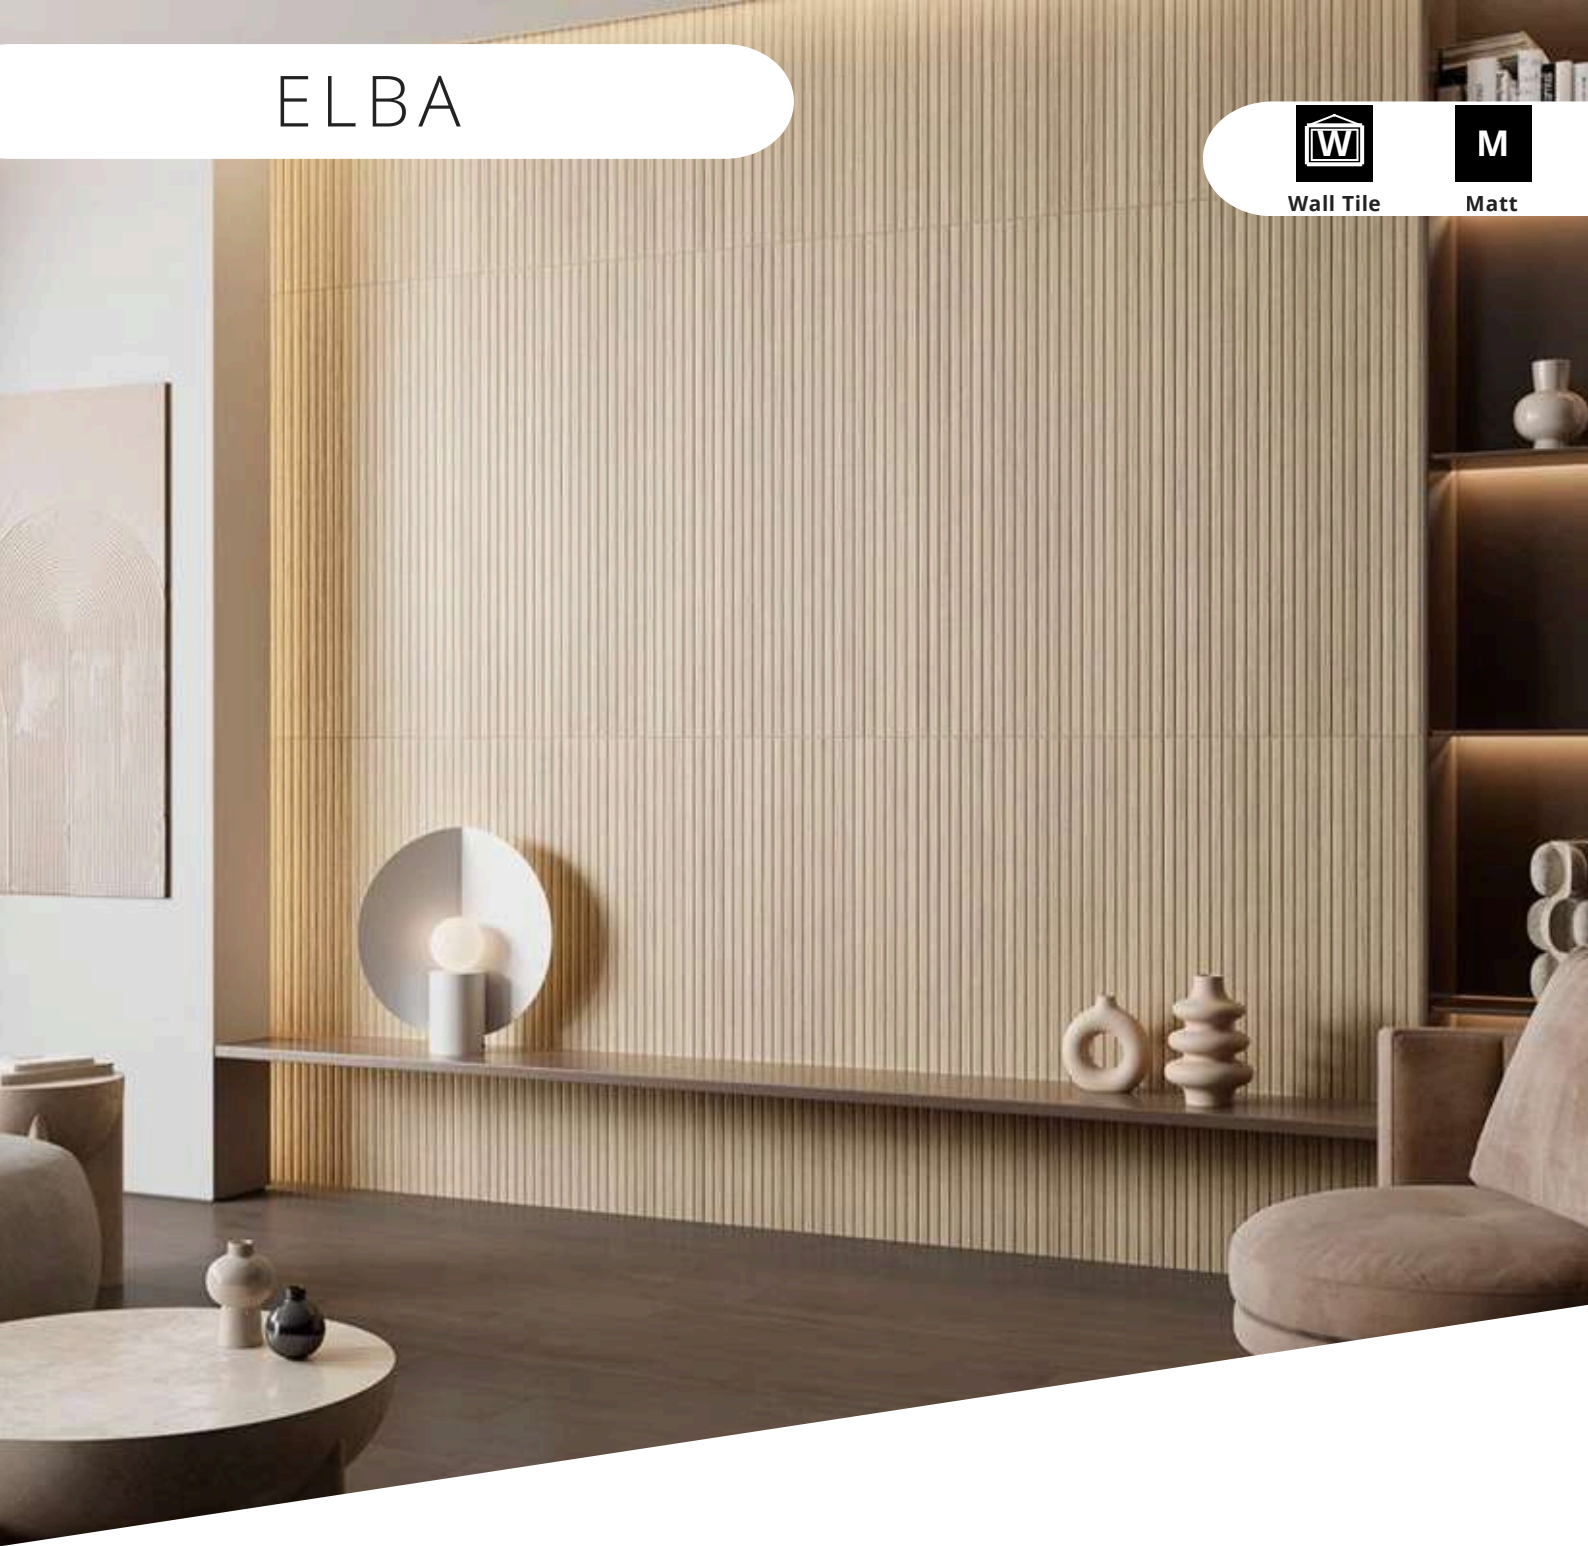

Porcelain

ELBA

Wall Tile

M

Matt

Size

1200x600

Suitability