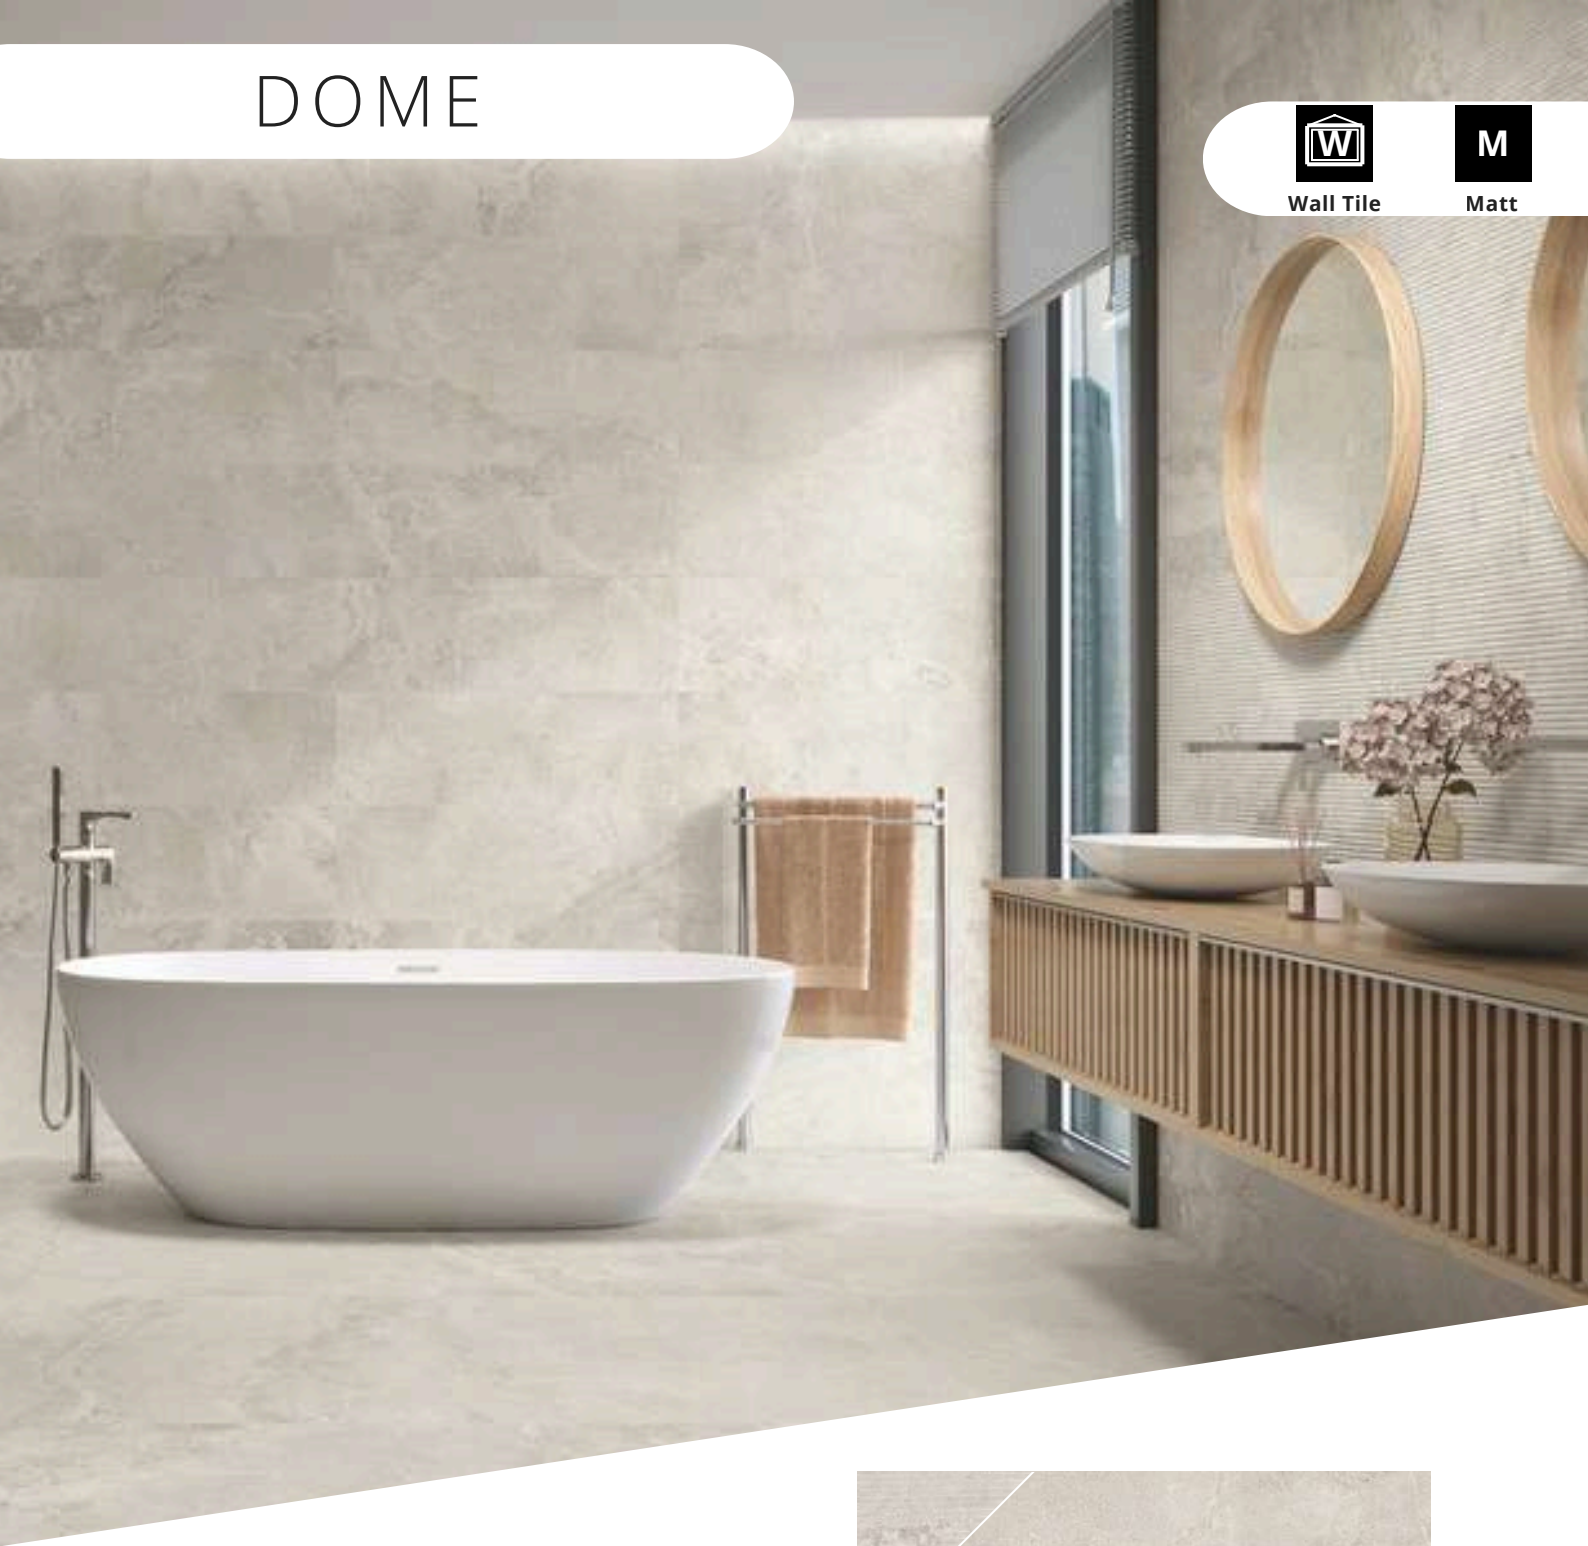

DOME

Wall Tile

M

Matt

Bone & Decor