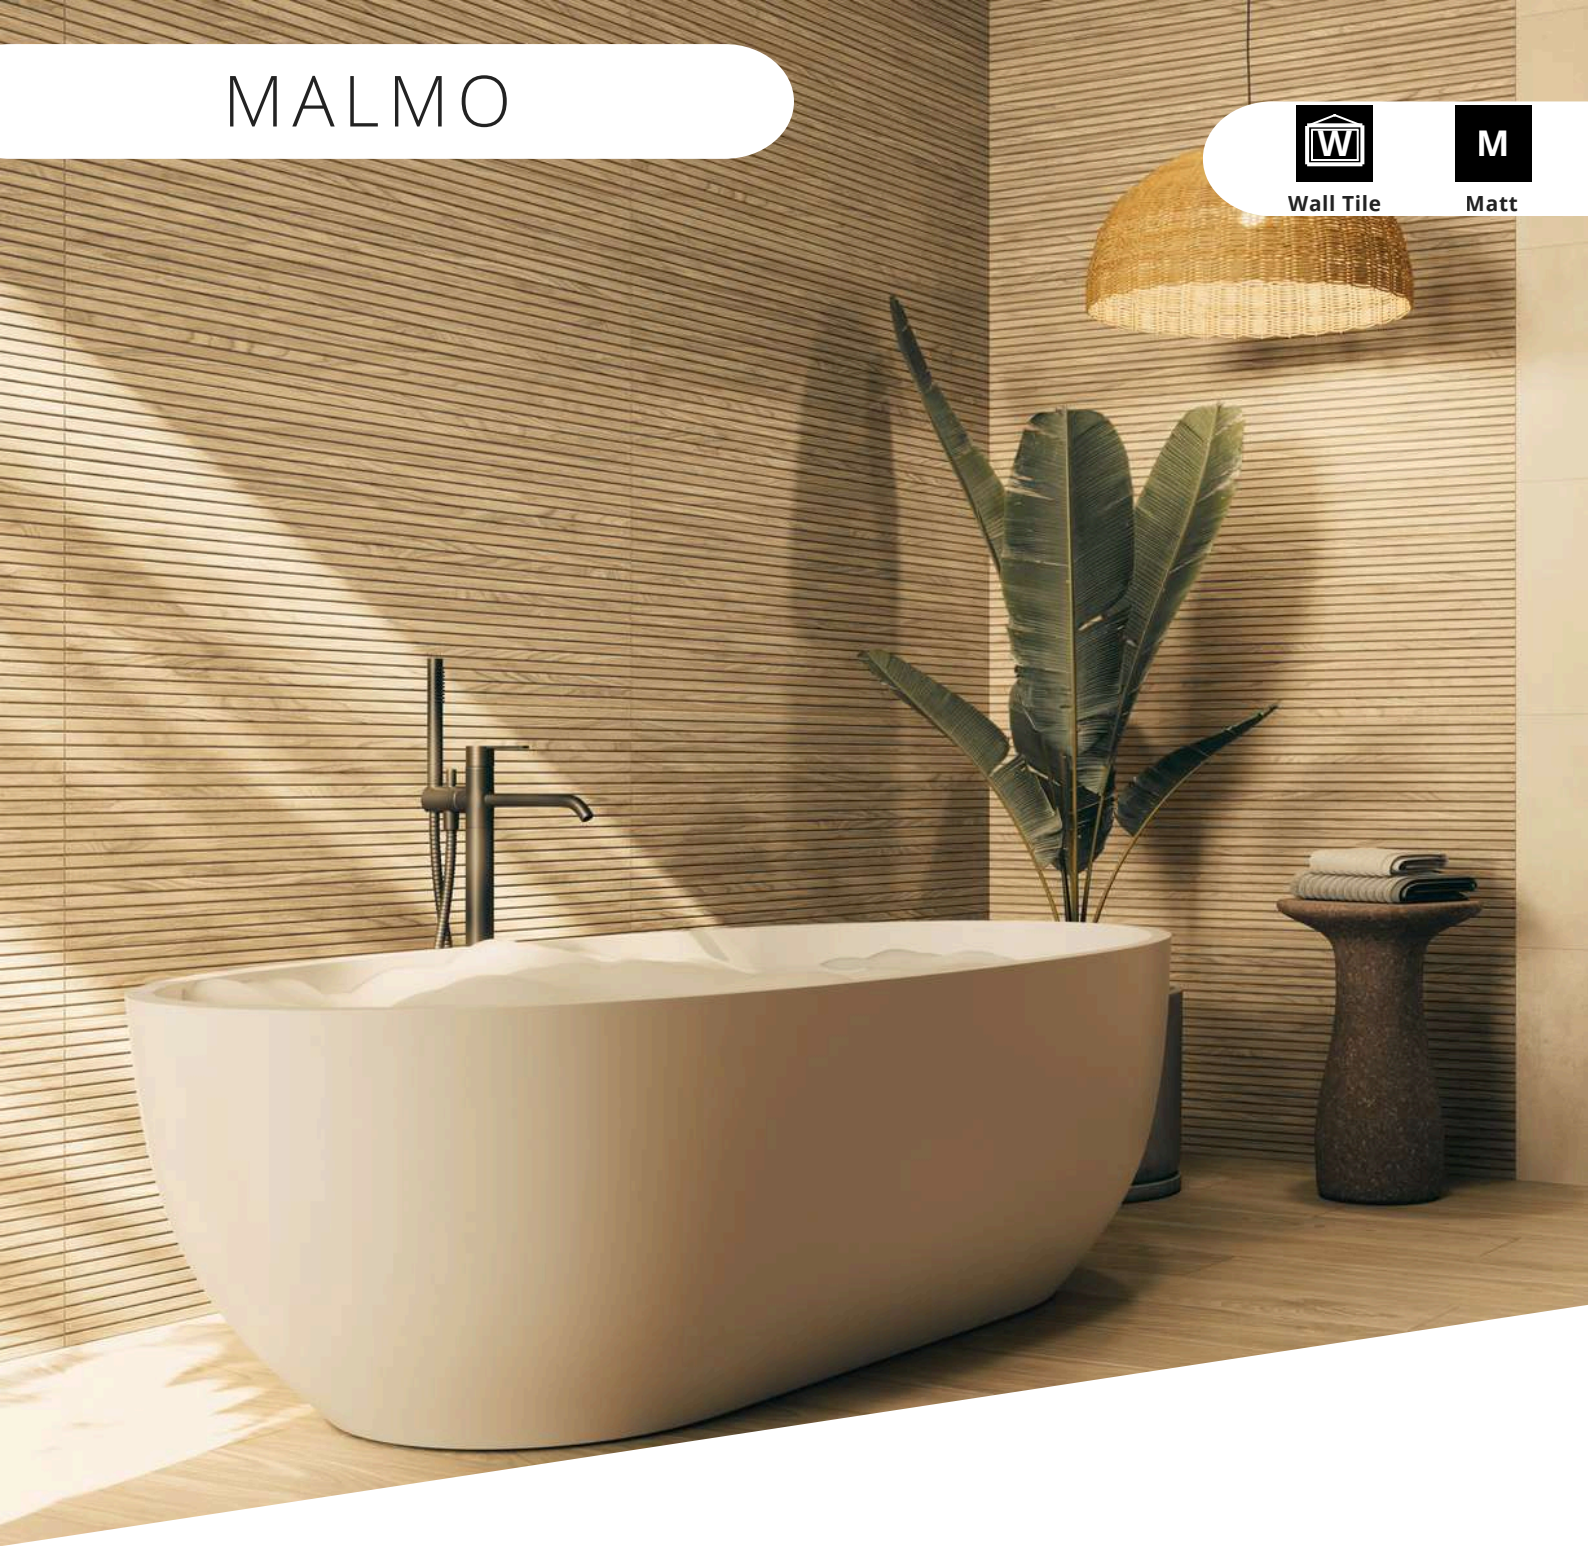

Haya

Roble

Taupe

Blanco

MALMO

Wall Tile

Matt

Size	1200x450
Suitability	Wall
Finish	Matt
Body	Ceramic