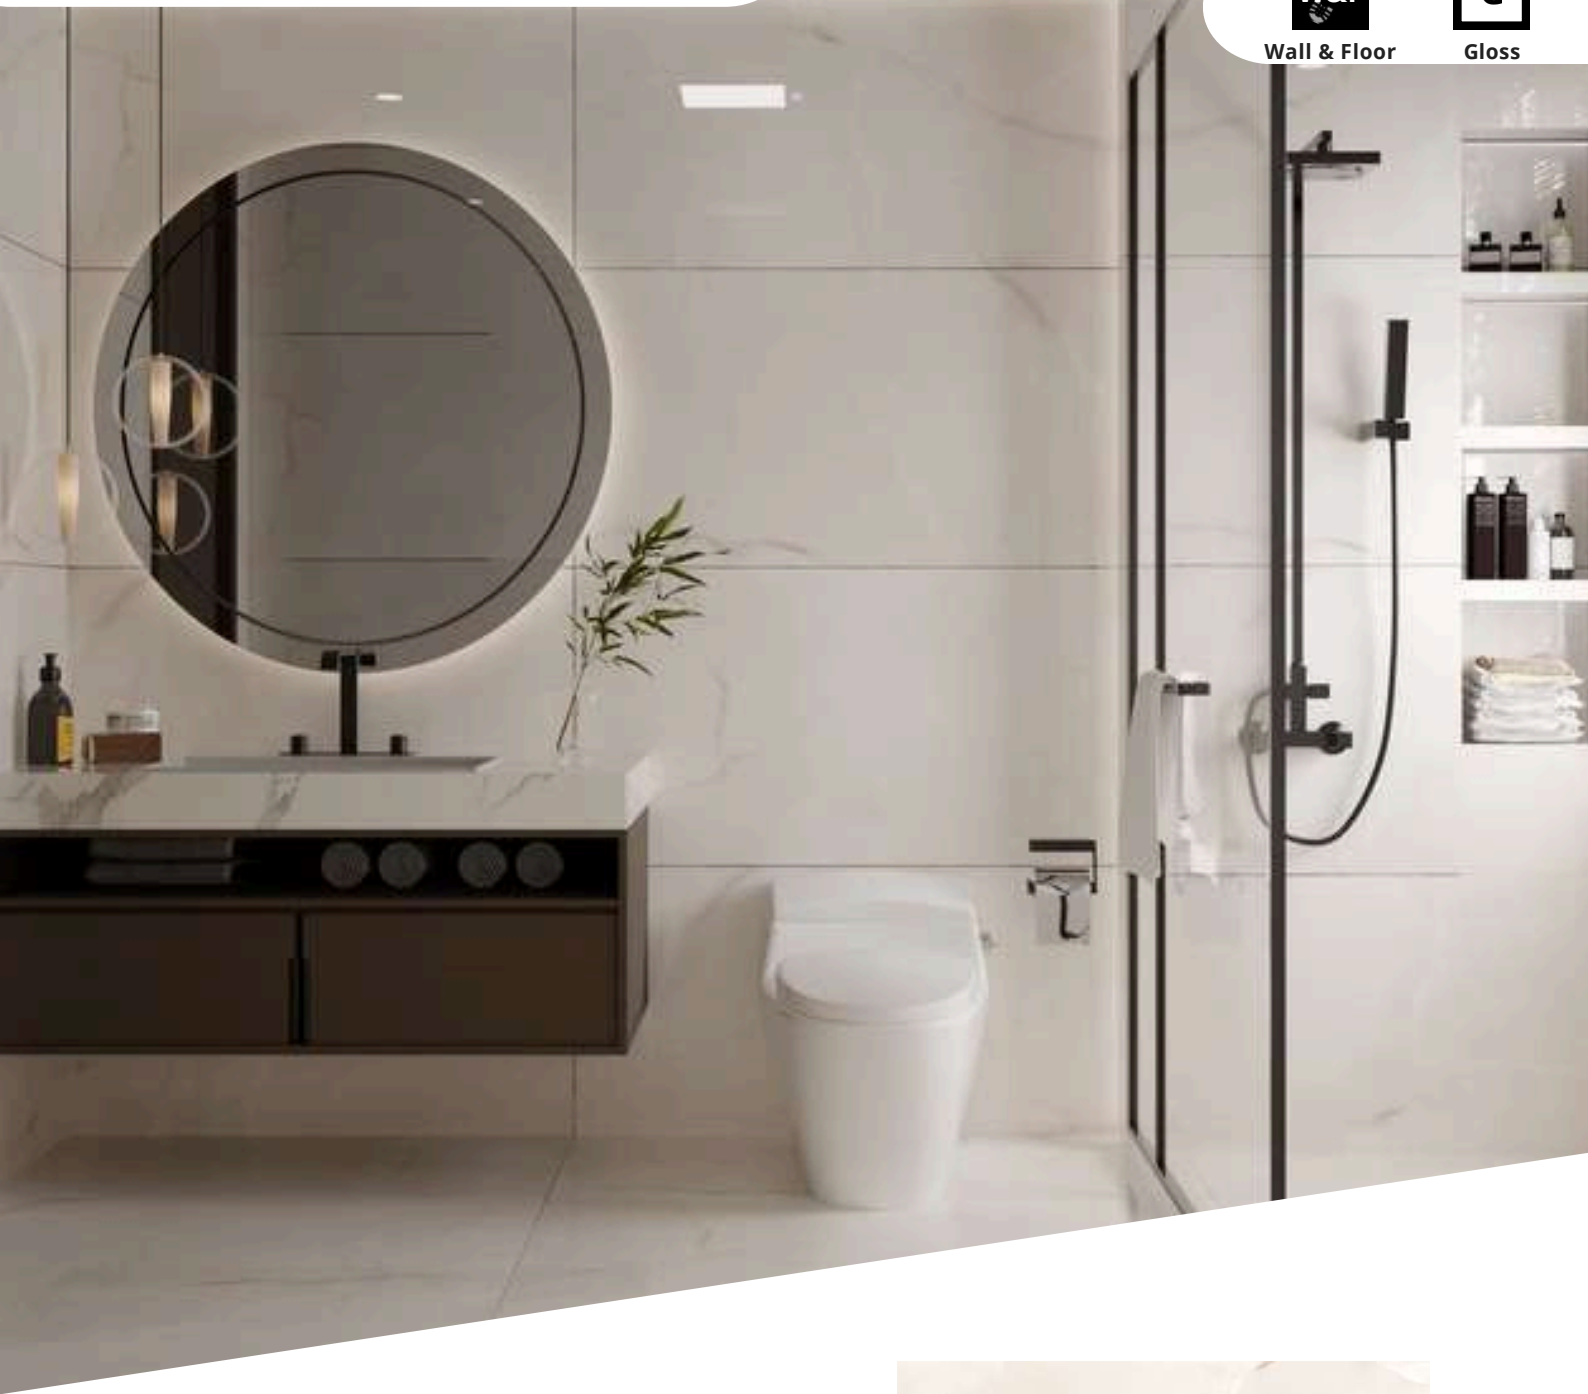

Wall & Floor

Finish

Gloss

Body

Porcelain

Oro

VENATO ONICE

Wall & Floor

Gloss

Size 1200x600

Suitability Wall & Floor

Finish Gloss

Body Porcelain

Beige

Grey

Sunderland