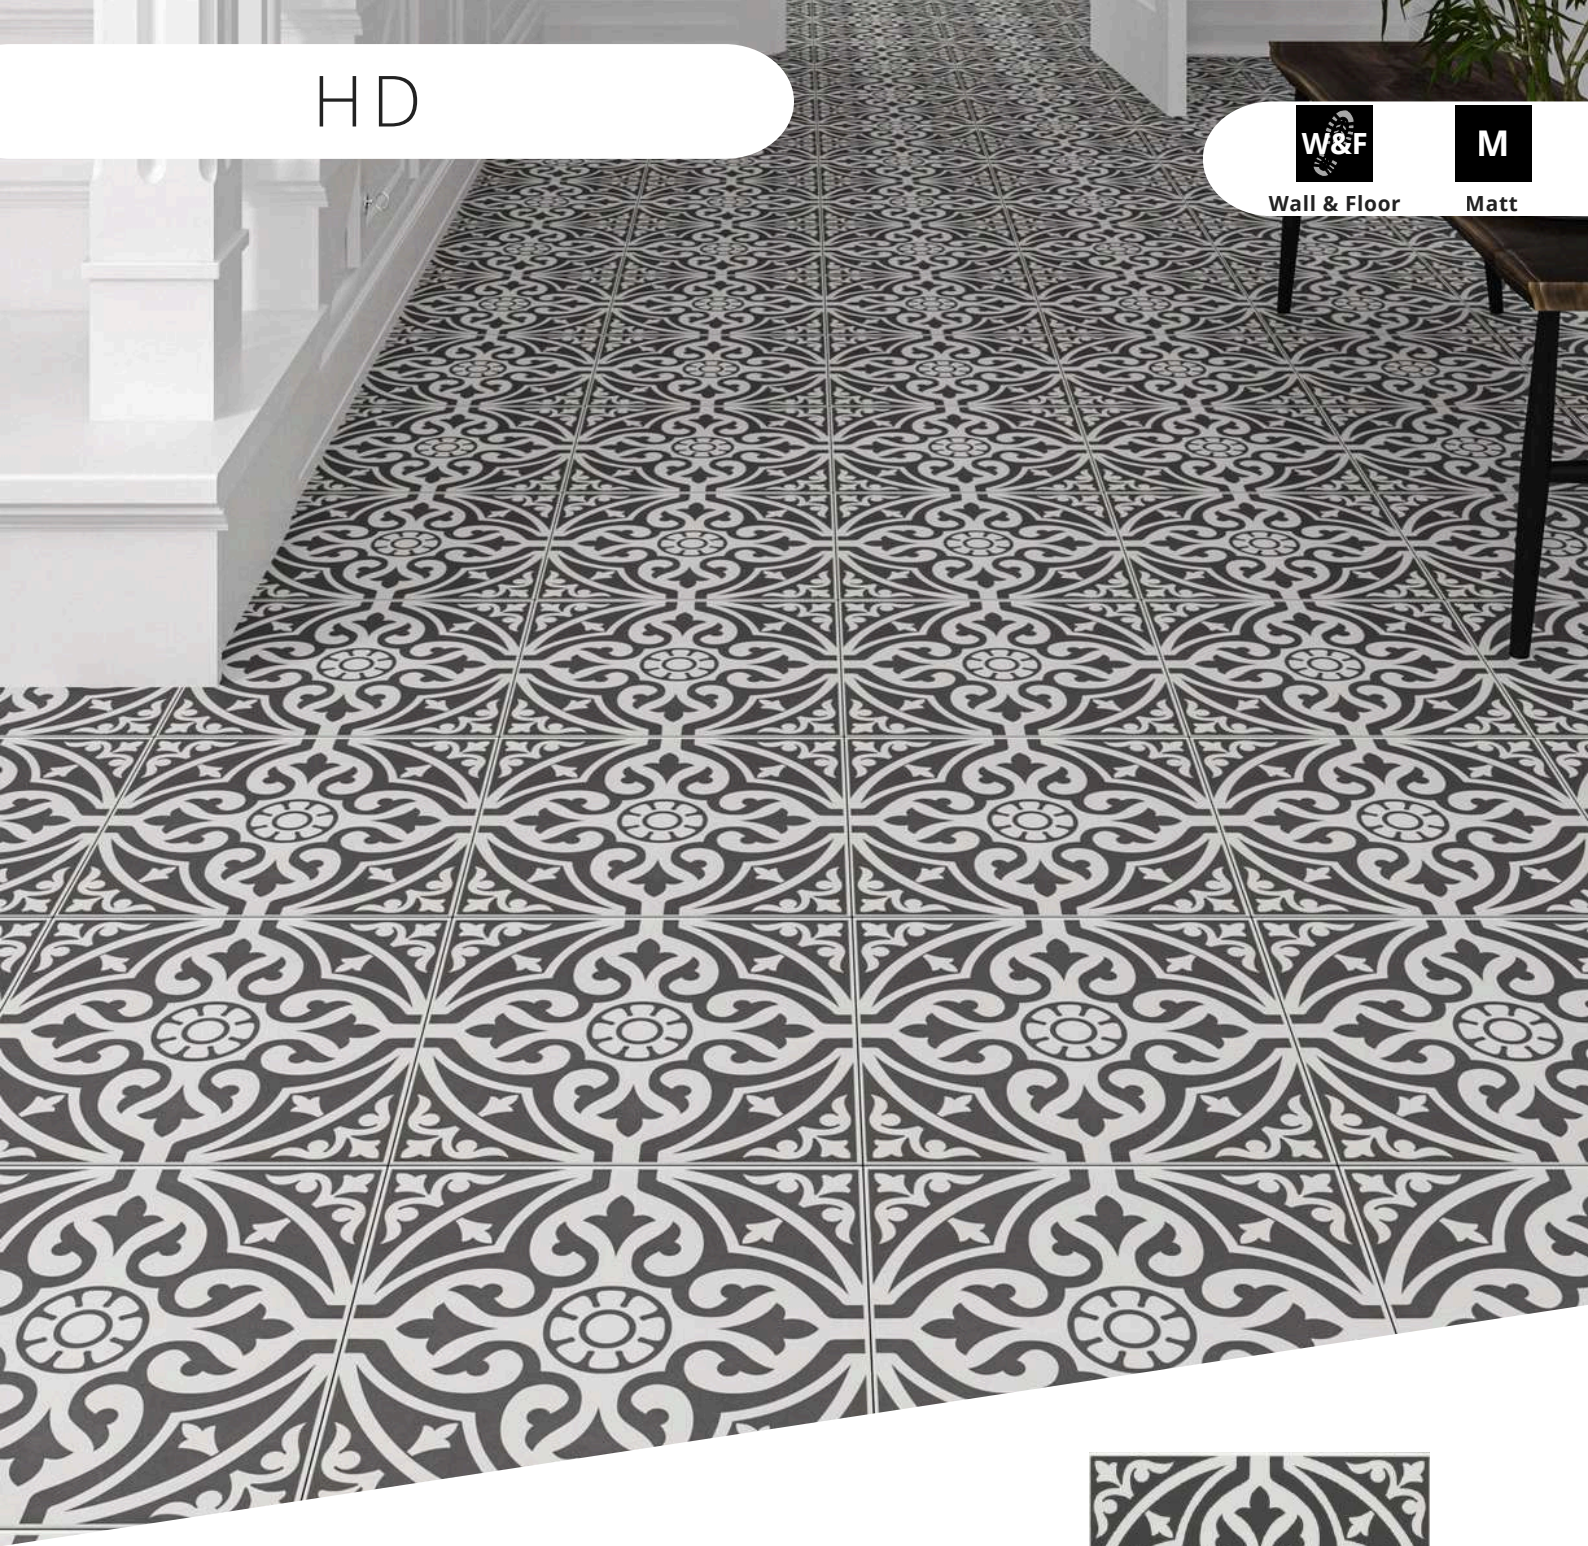

HD

W&F

M

Wall & Floor

Matt