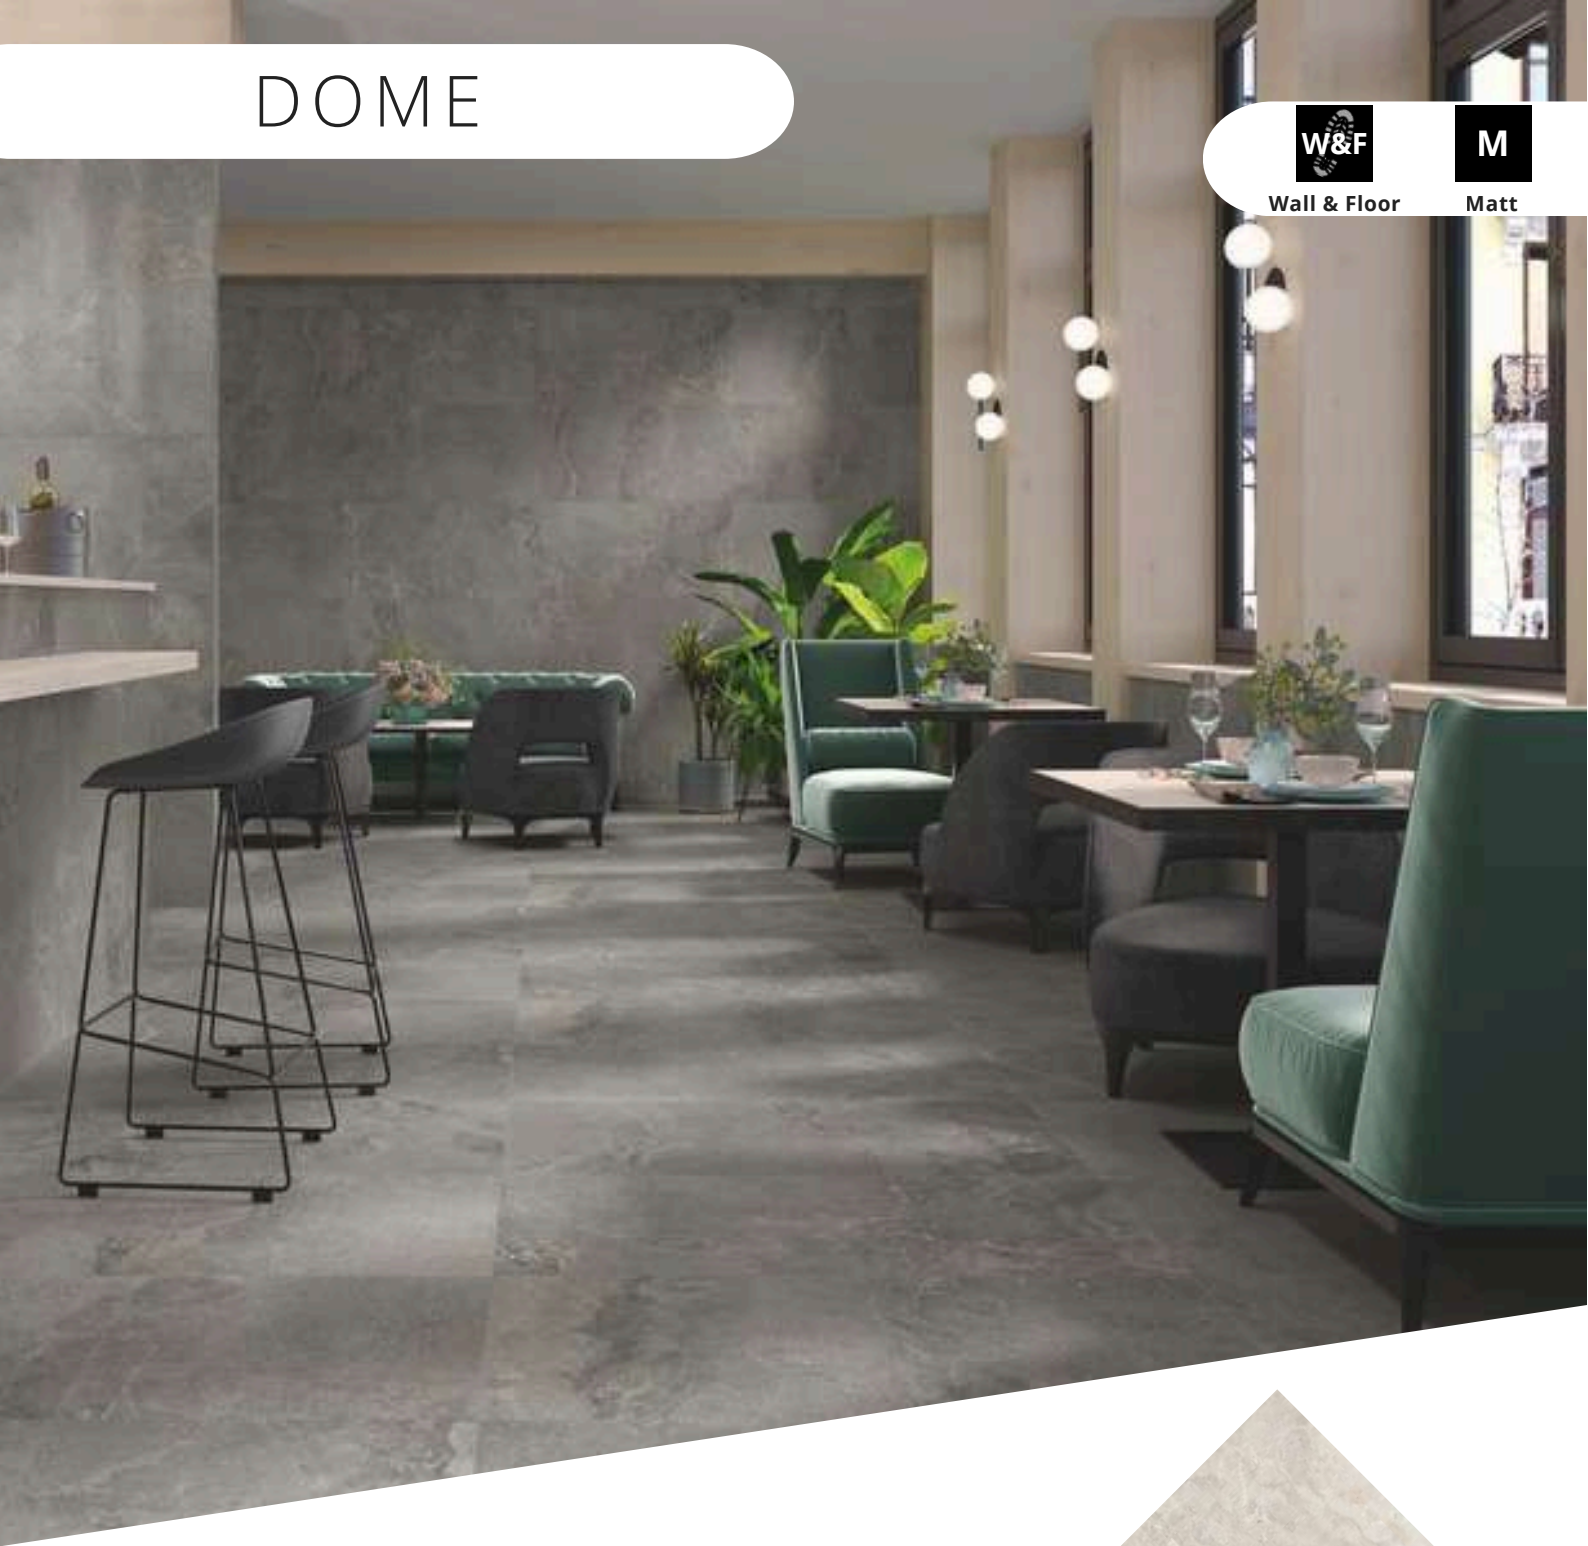

Size	900x300
Suitability	Wall
Finish	Matt
Body	Ceramic

DOME

Wall & Floor

M

Matt

Size

600x600

Suitability