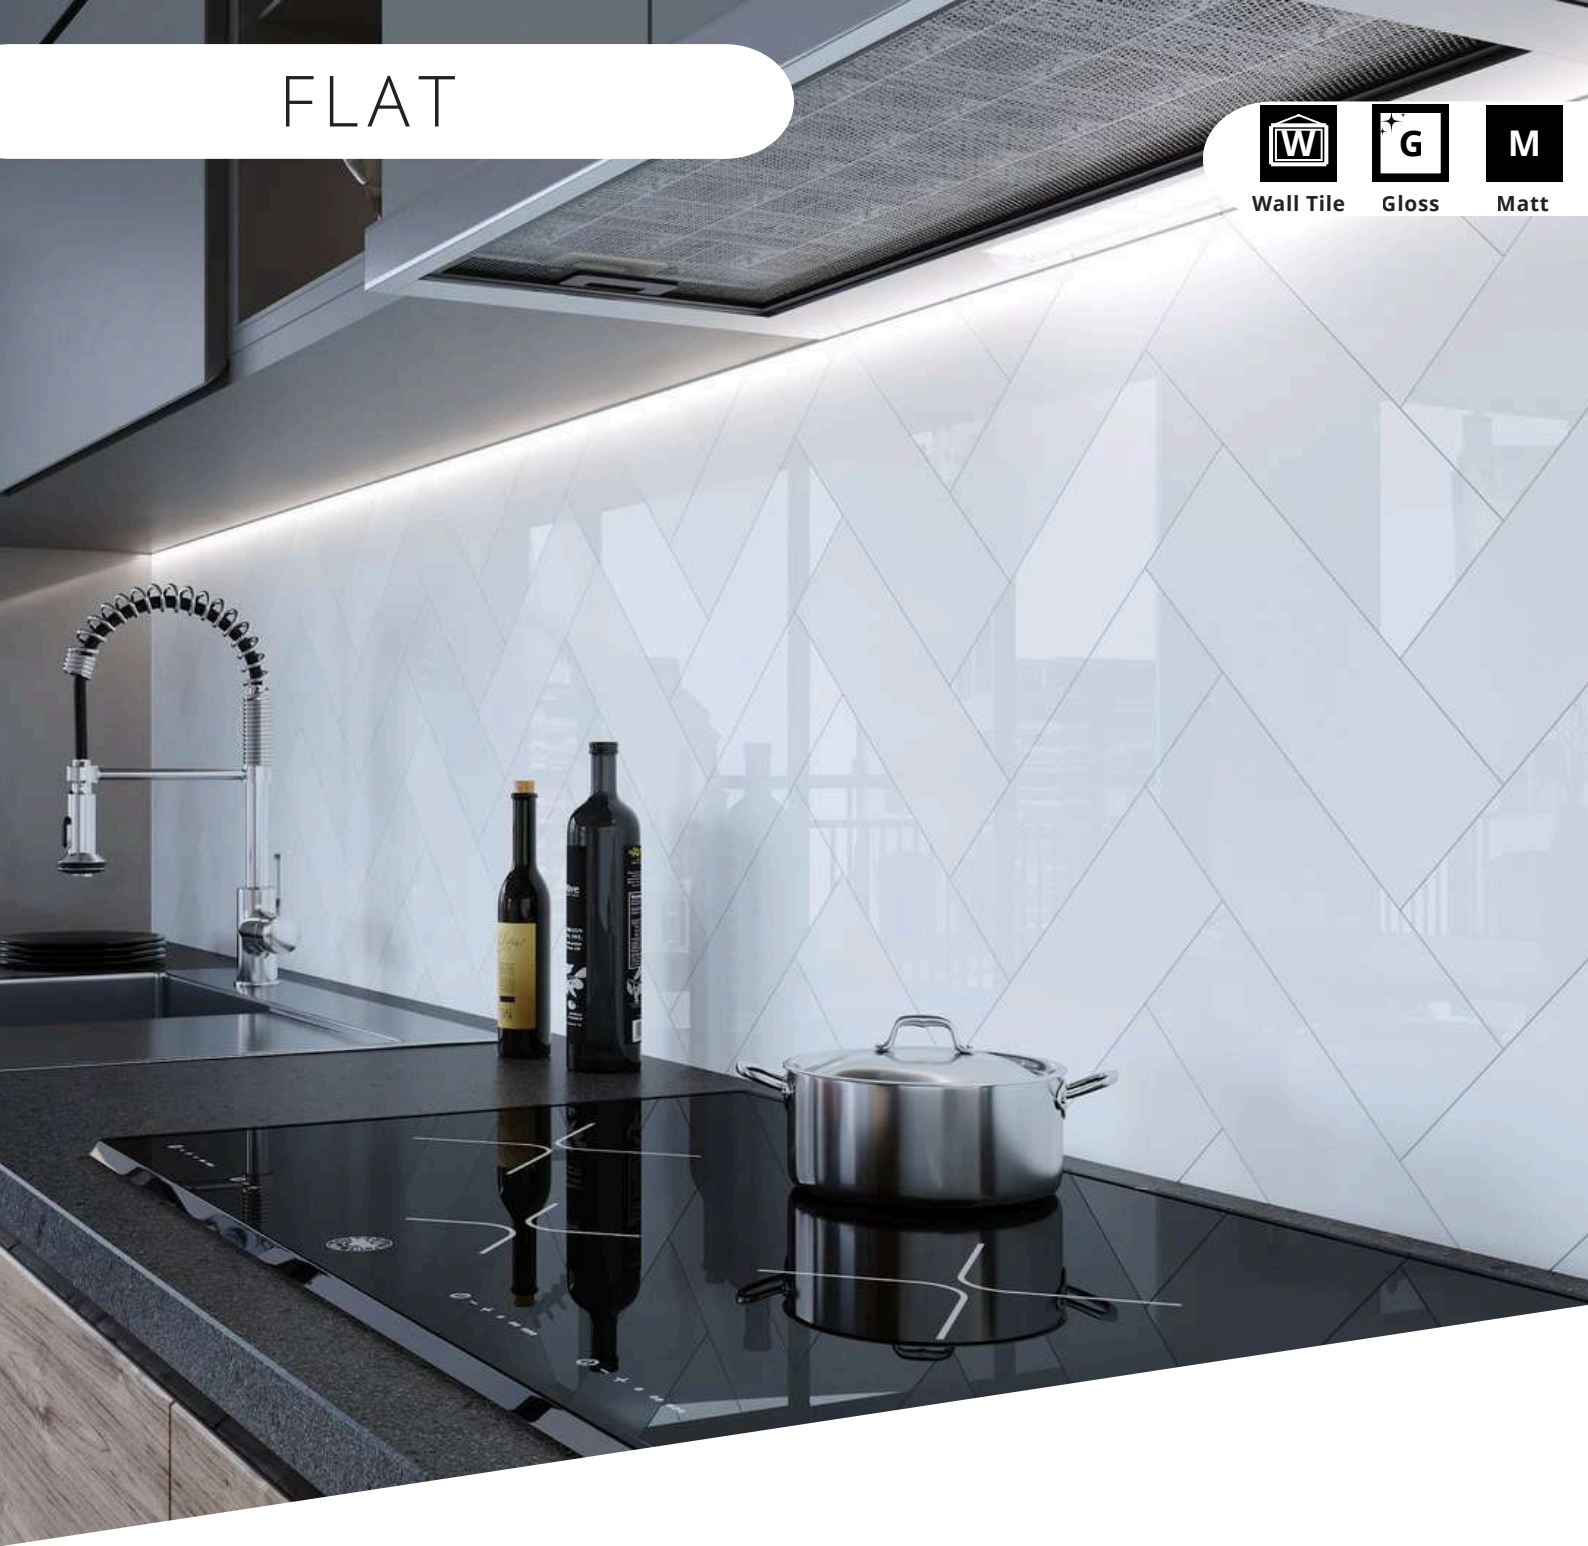

Size 200x100
300x100

Suitability Wall

Finish Matt
Gloss

Body Ceramic

White

ISOLA & MURANO

Wall Tile

Gloss