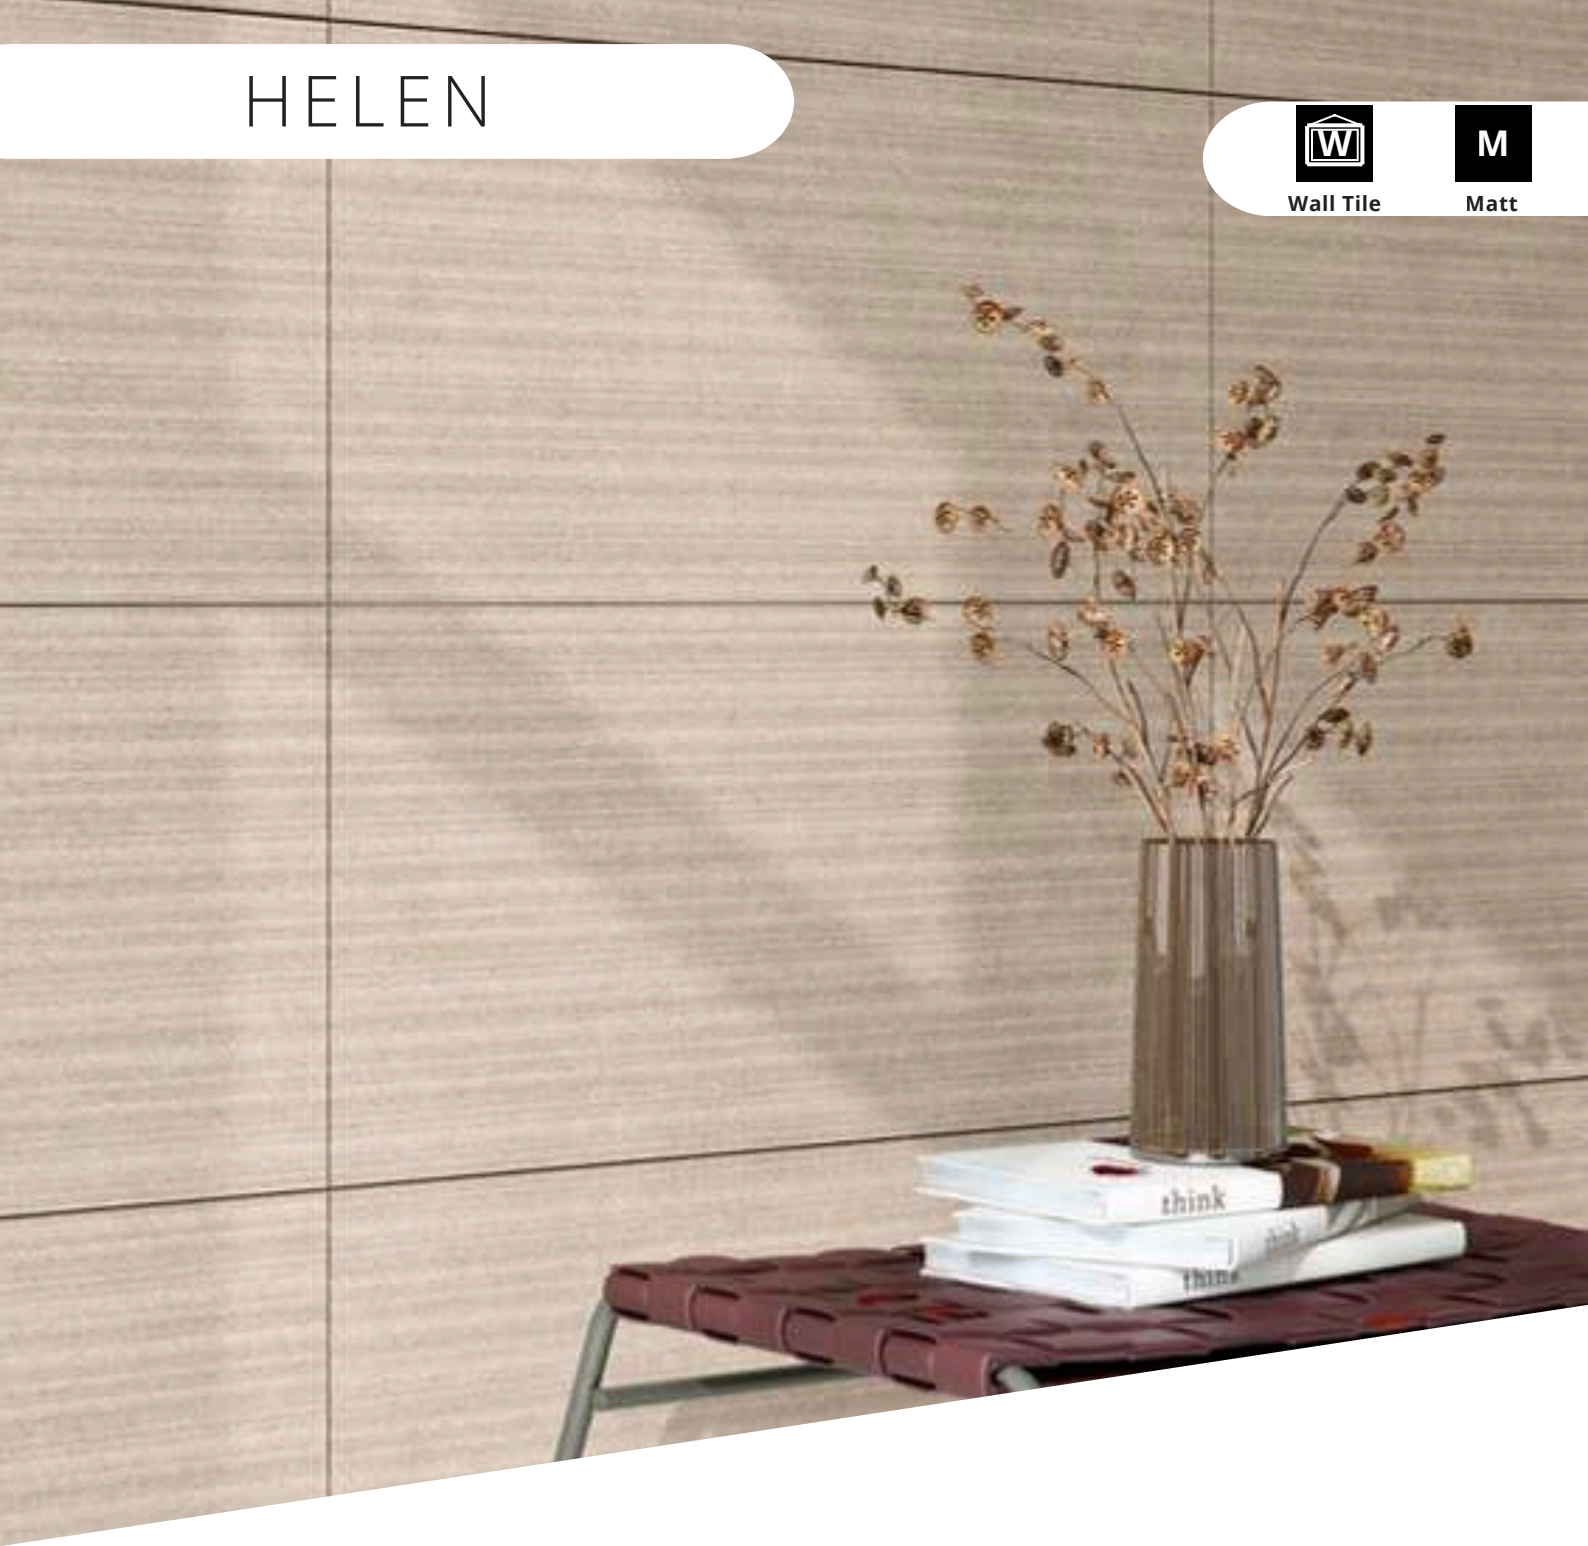

Ceramic

White

HELEN

Wall Tile

Matt

Size

600x300

Suitability