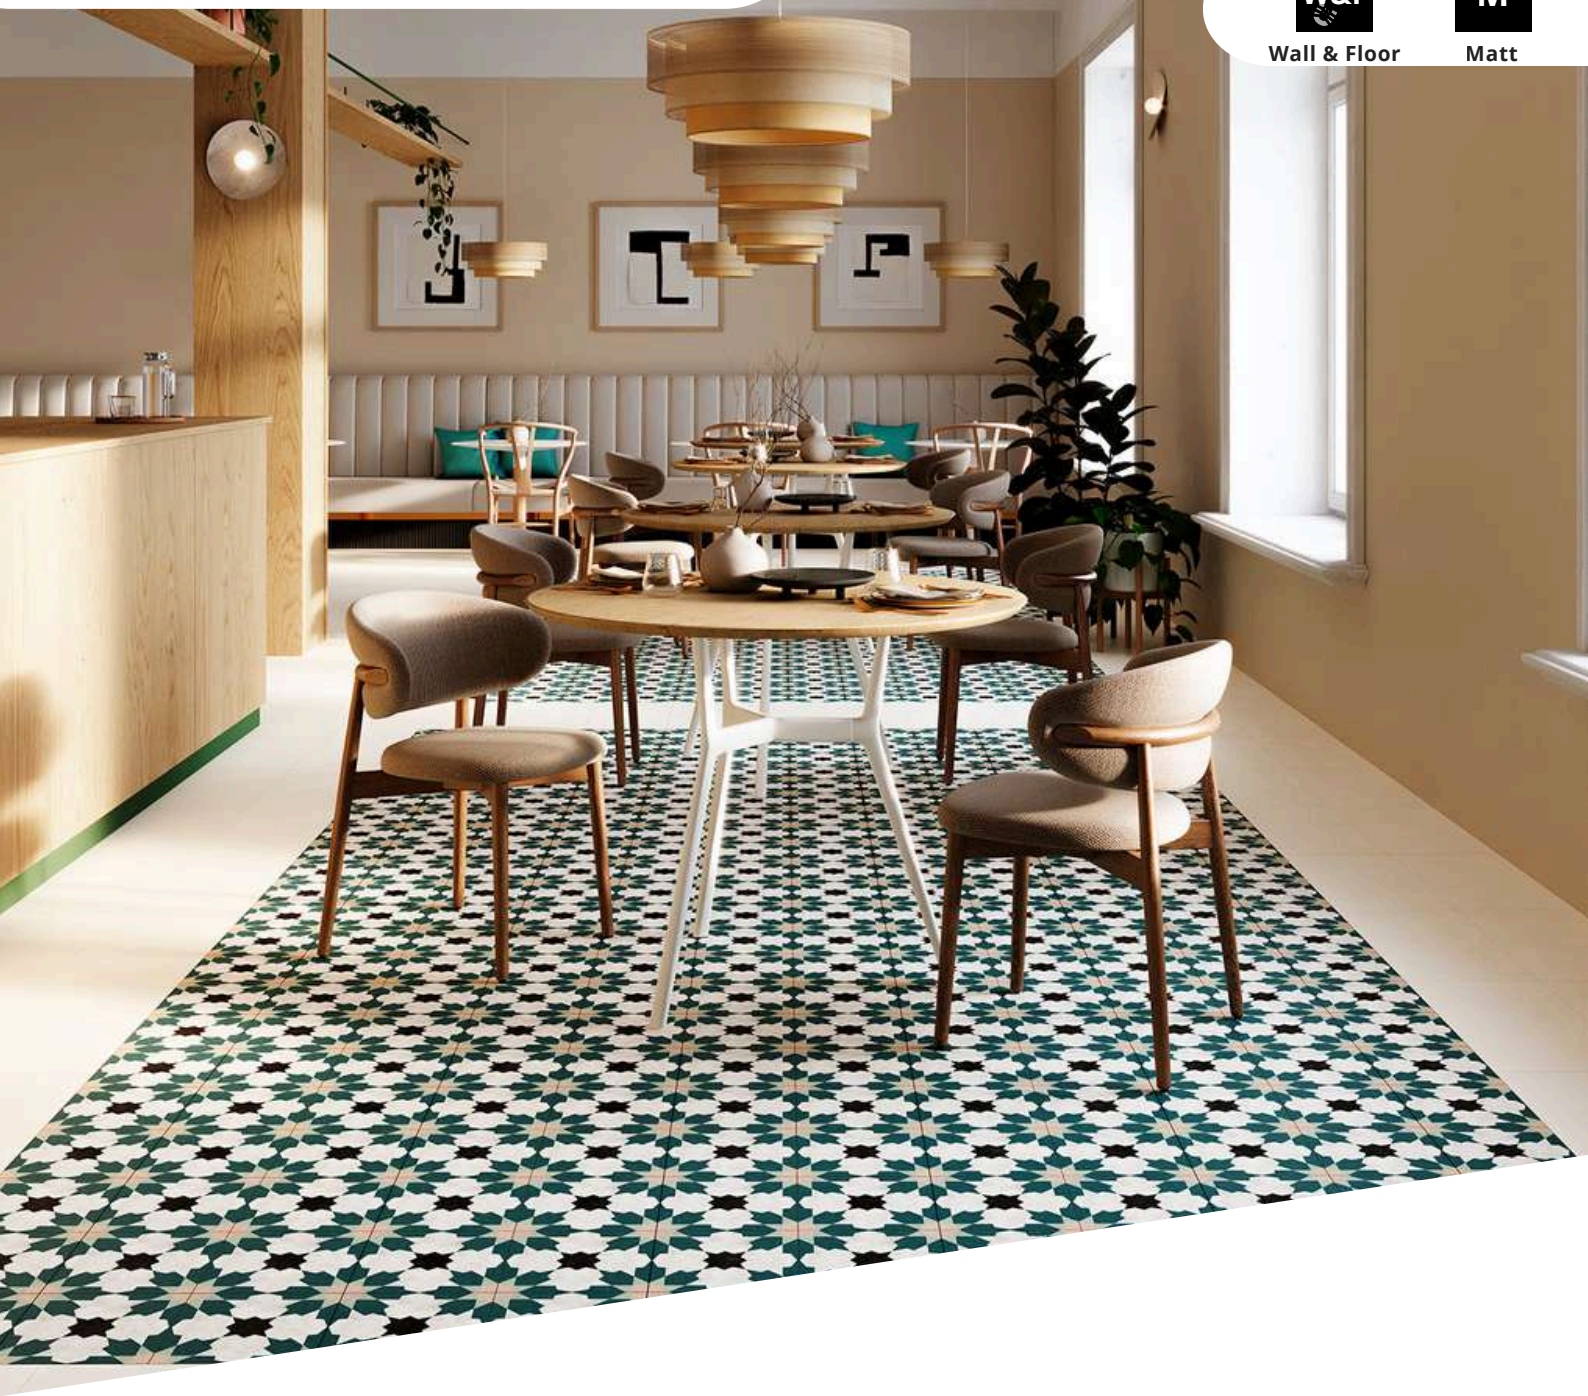

Body Porcelain

Silver

FLOR

W&F

Wall & Floor

M

Matt

Size