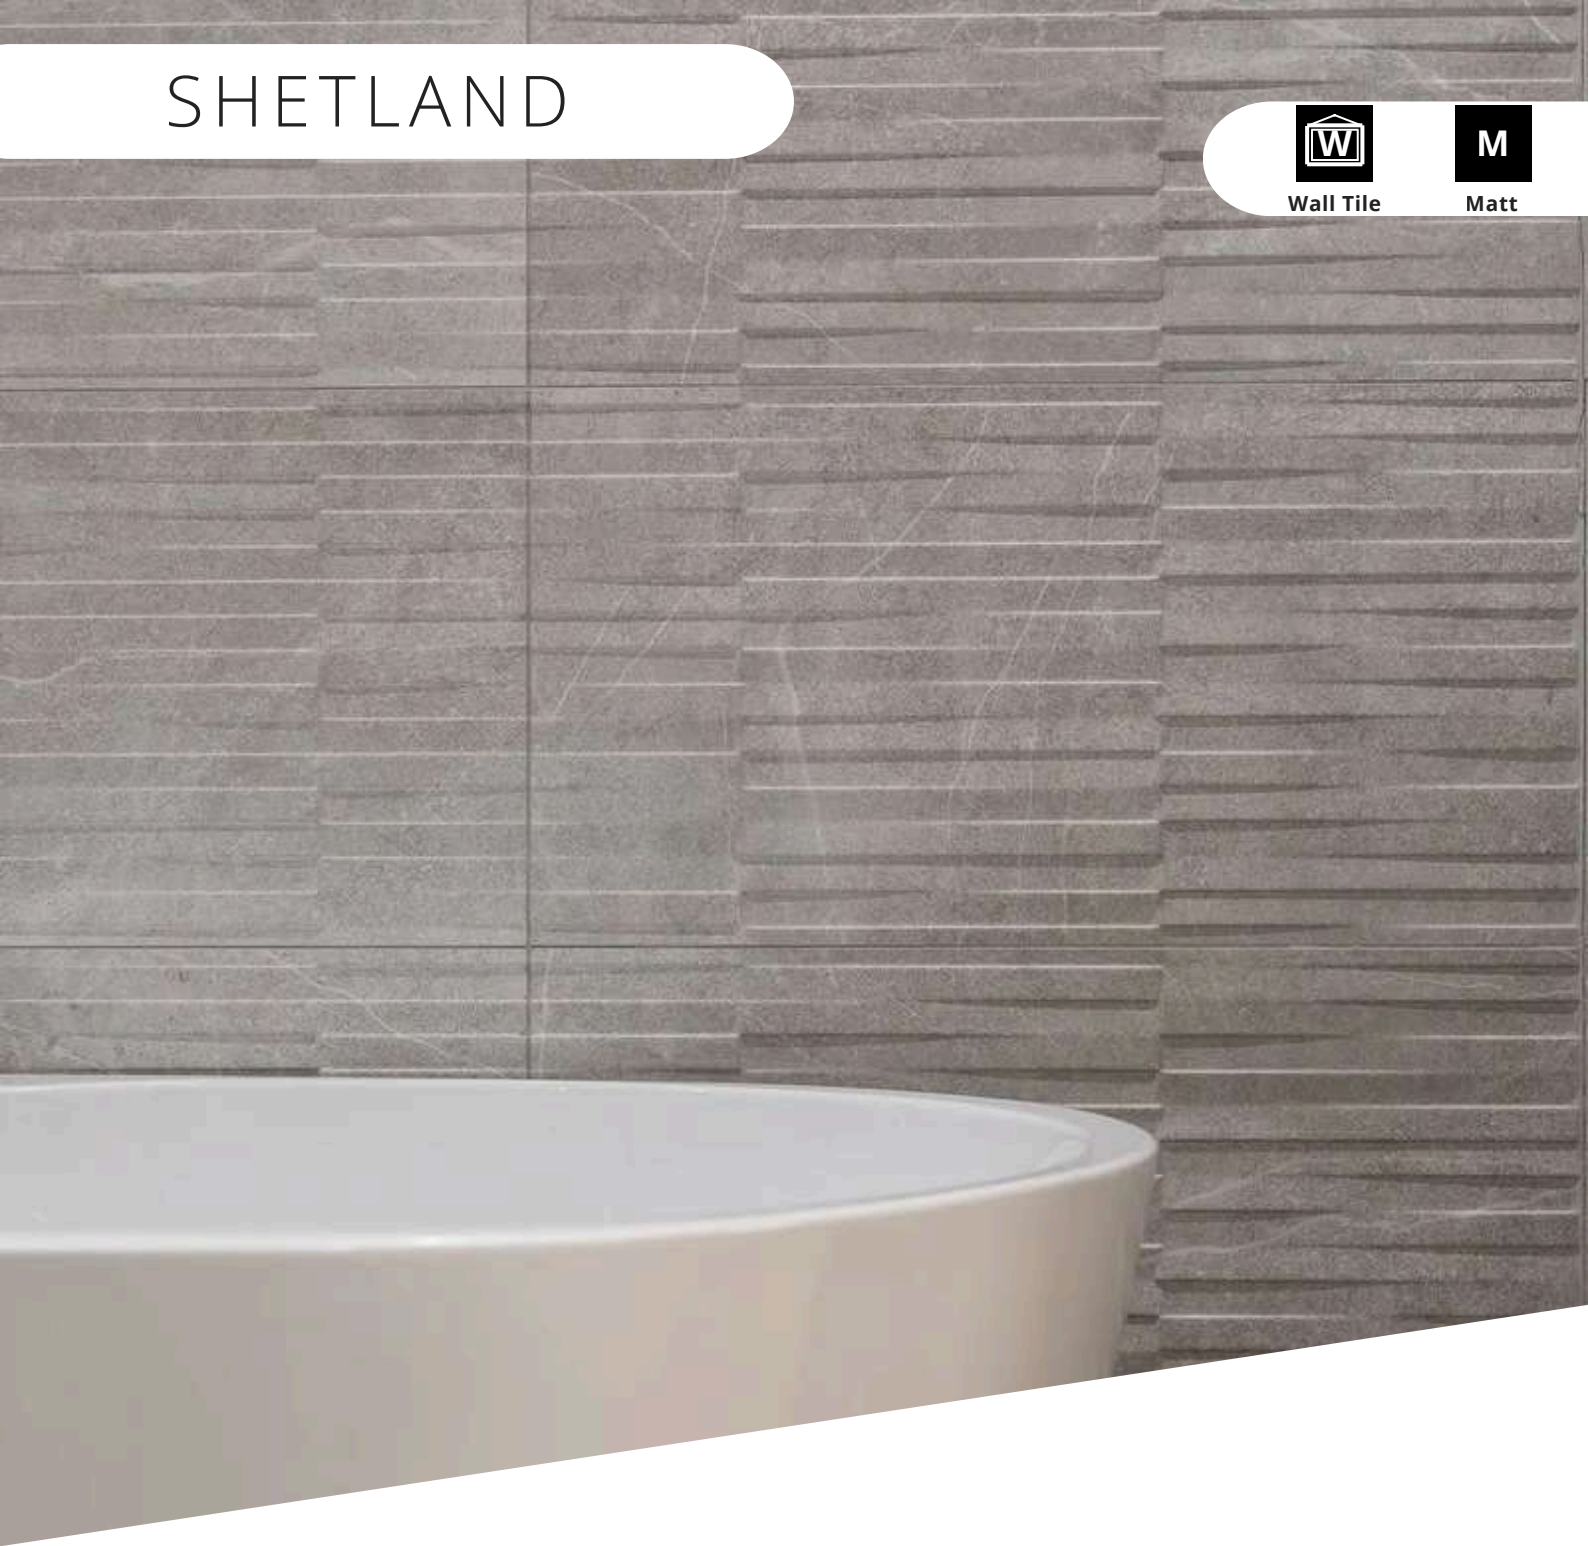

SHETLAND

Wall Tile

Matt

Size

1000x333

Suitability

Wall

Finish

Matt

Body

Ceramic