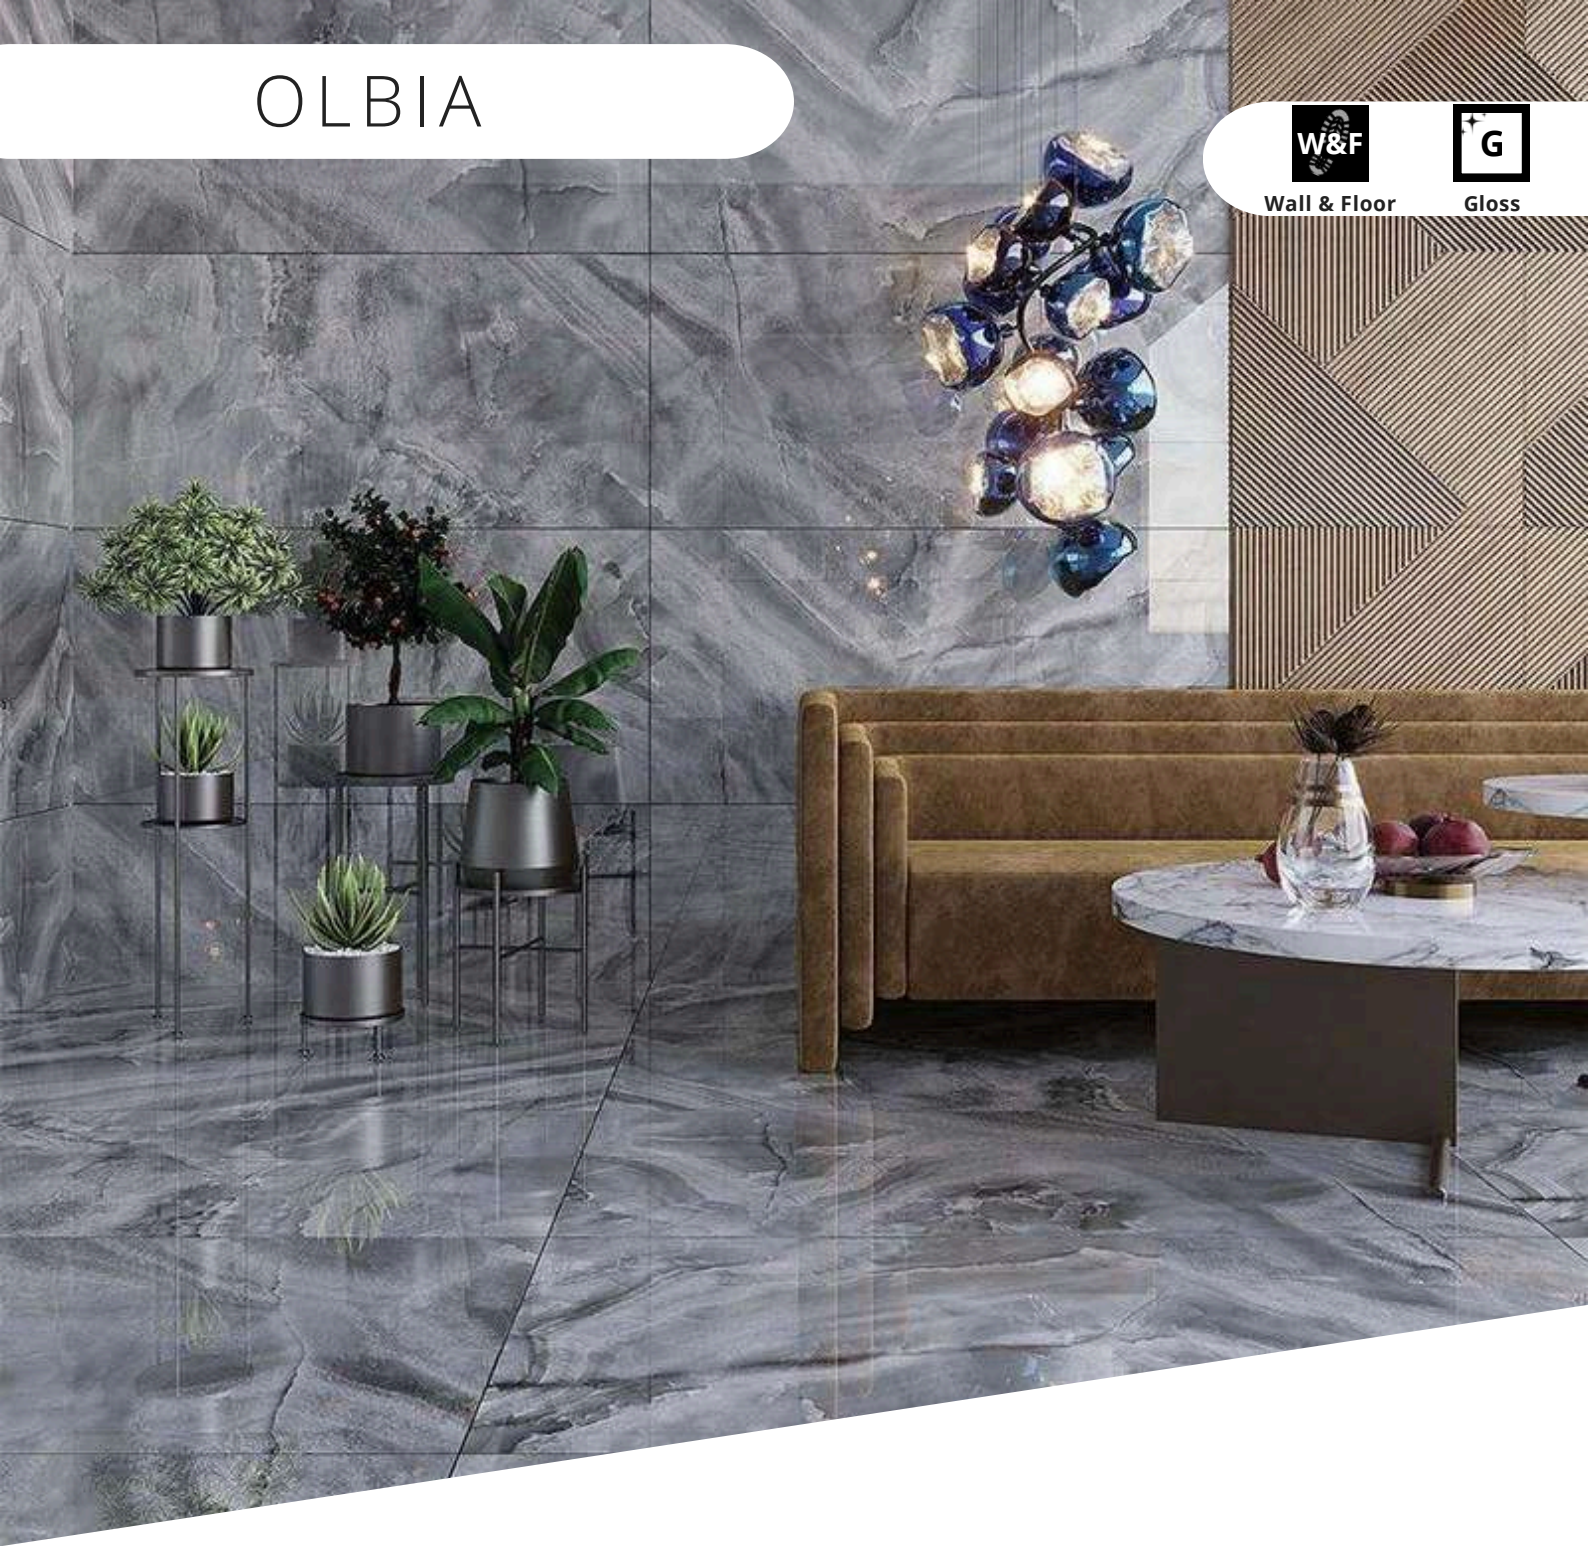

Size

1200x600

Suitability

Wall & Floor

Finish

Gloss

Body

Porcelain