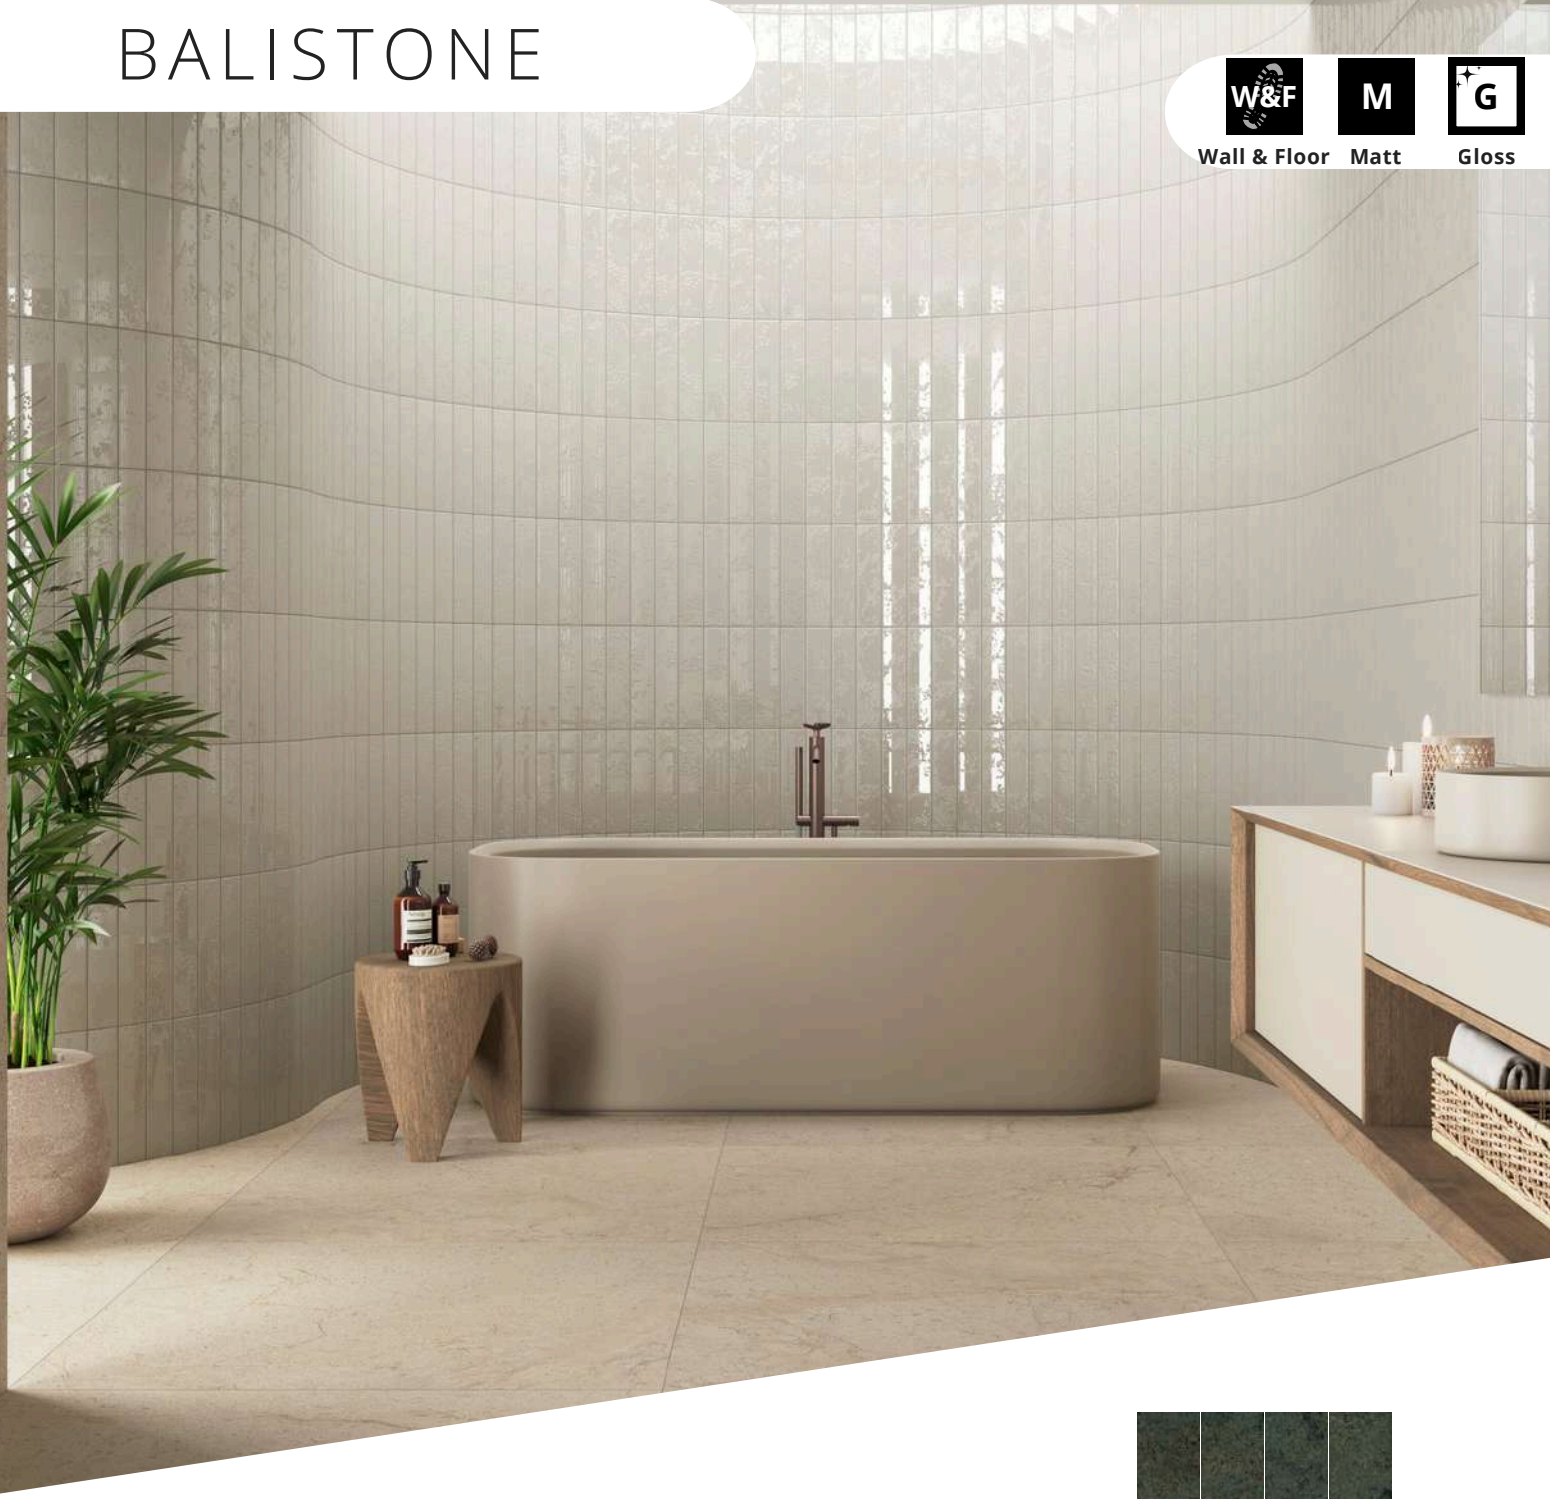

Wall & Floor Matt Gloss

Size

280x70

White

Seagreen

Suitability

Wall

Finish