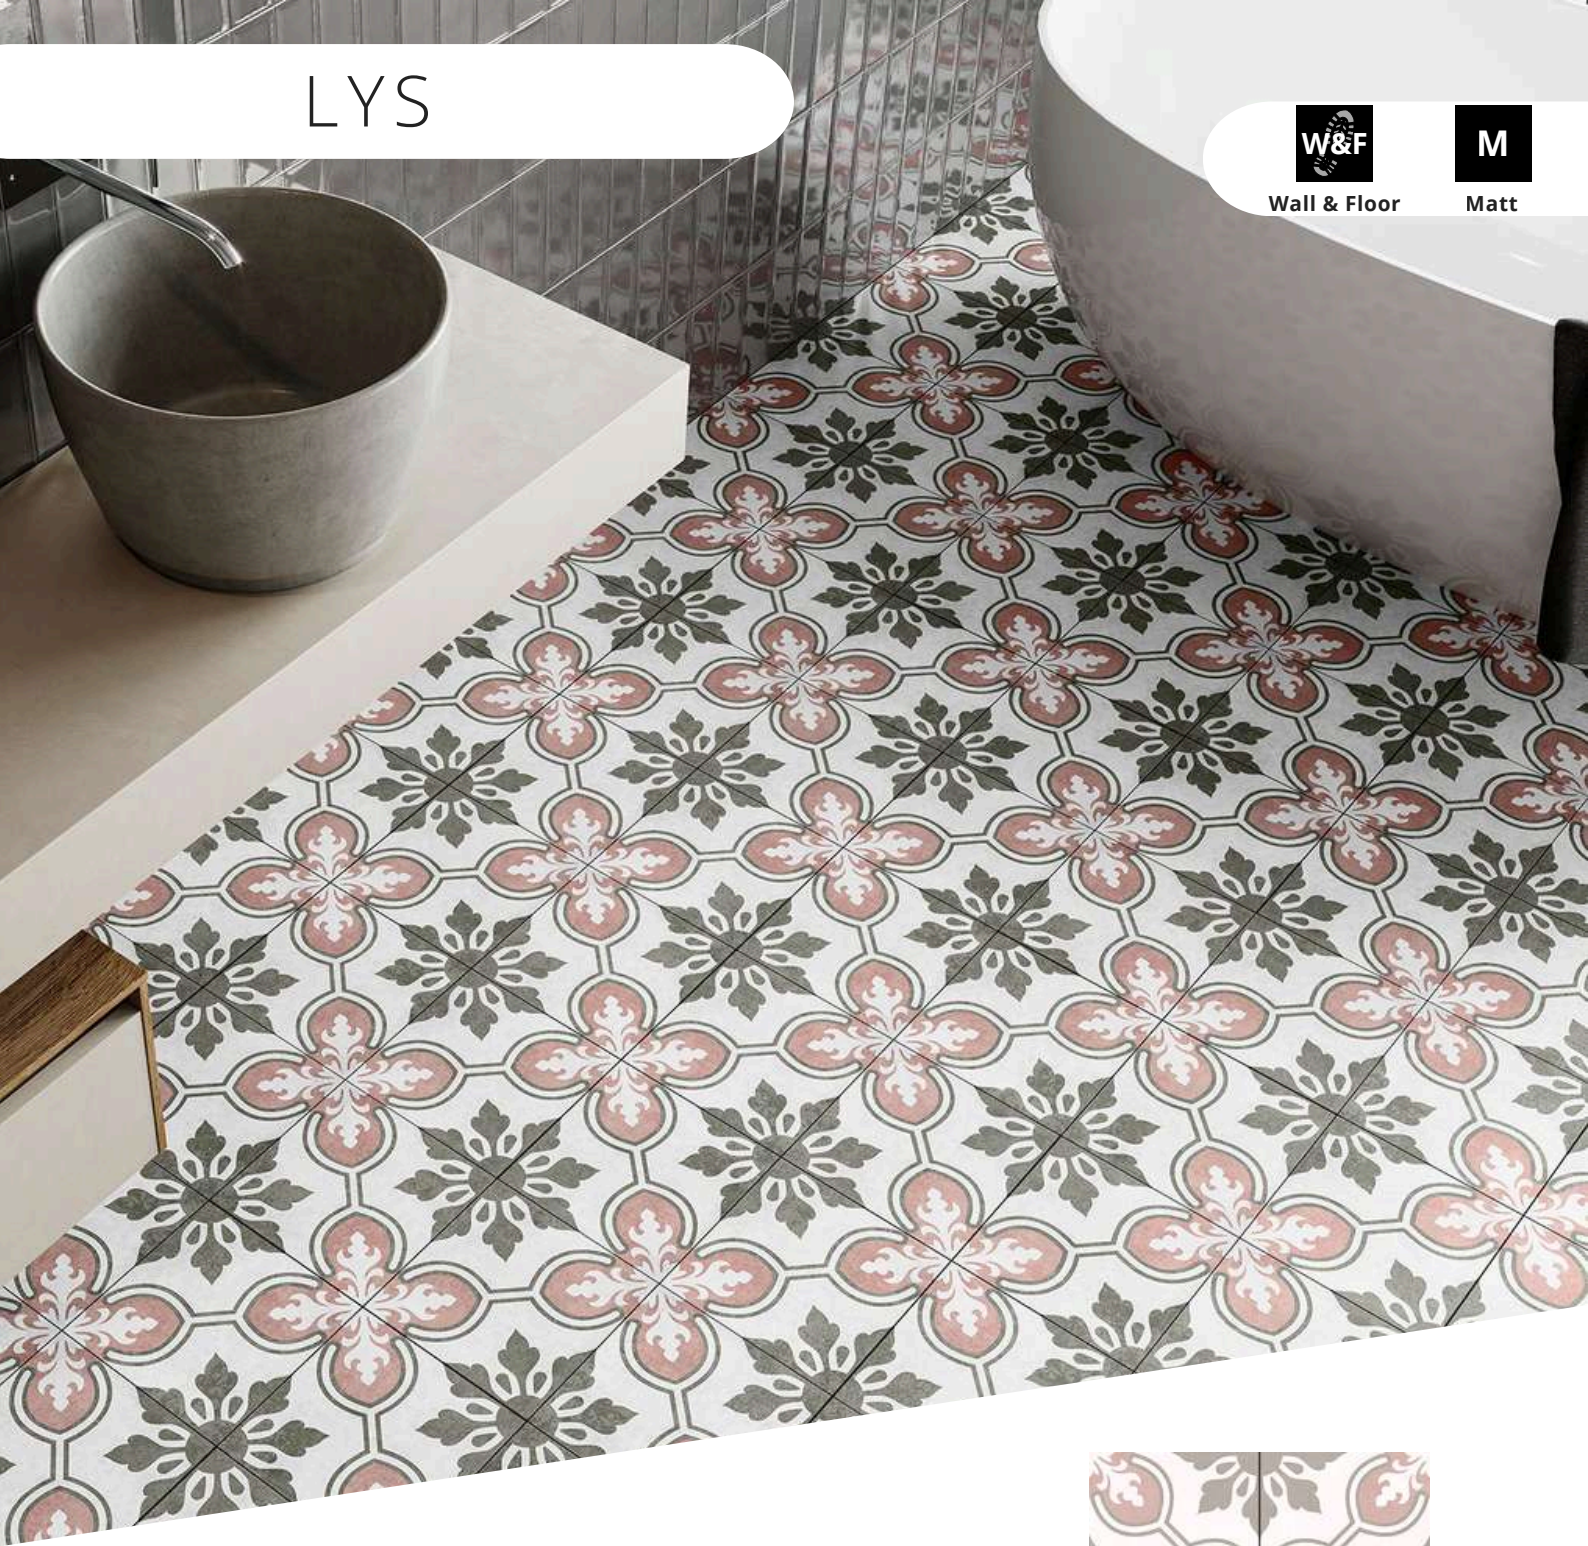

LYS

Wall & Floor

M

Matt