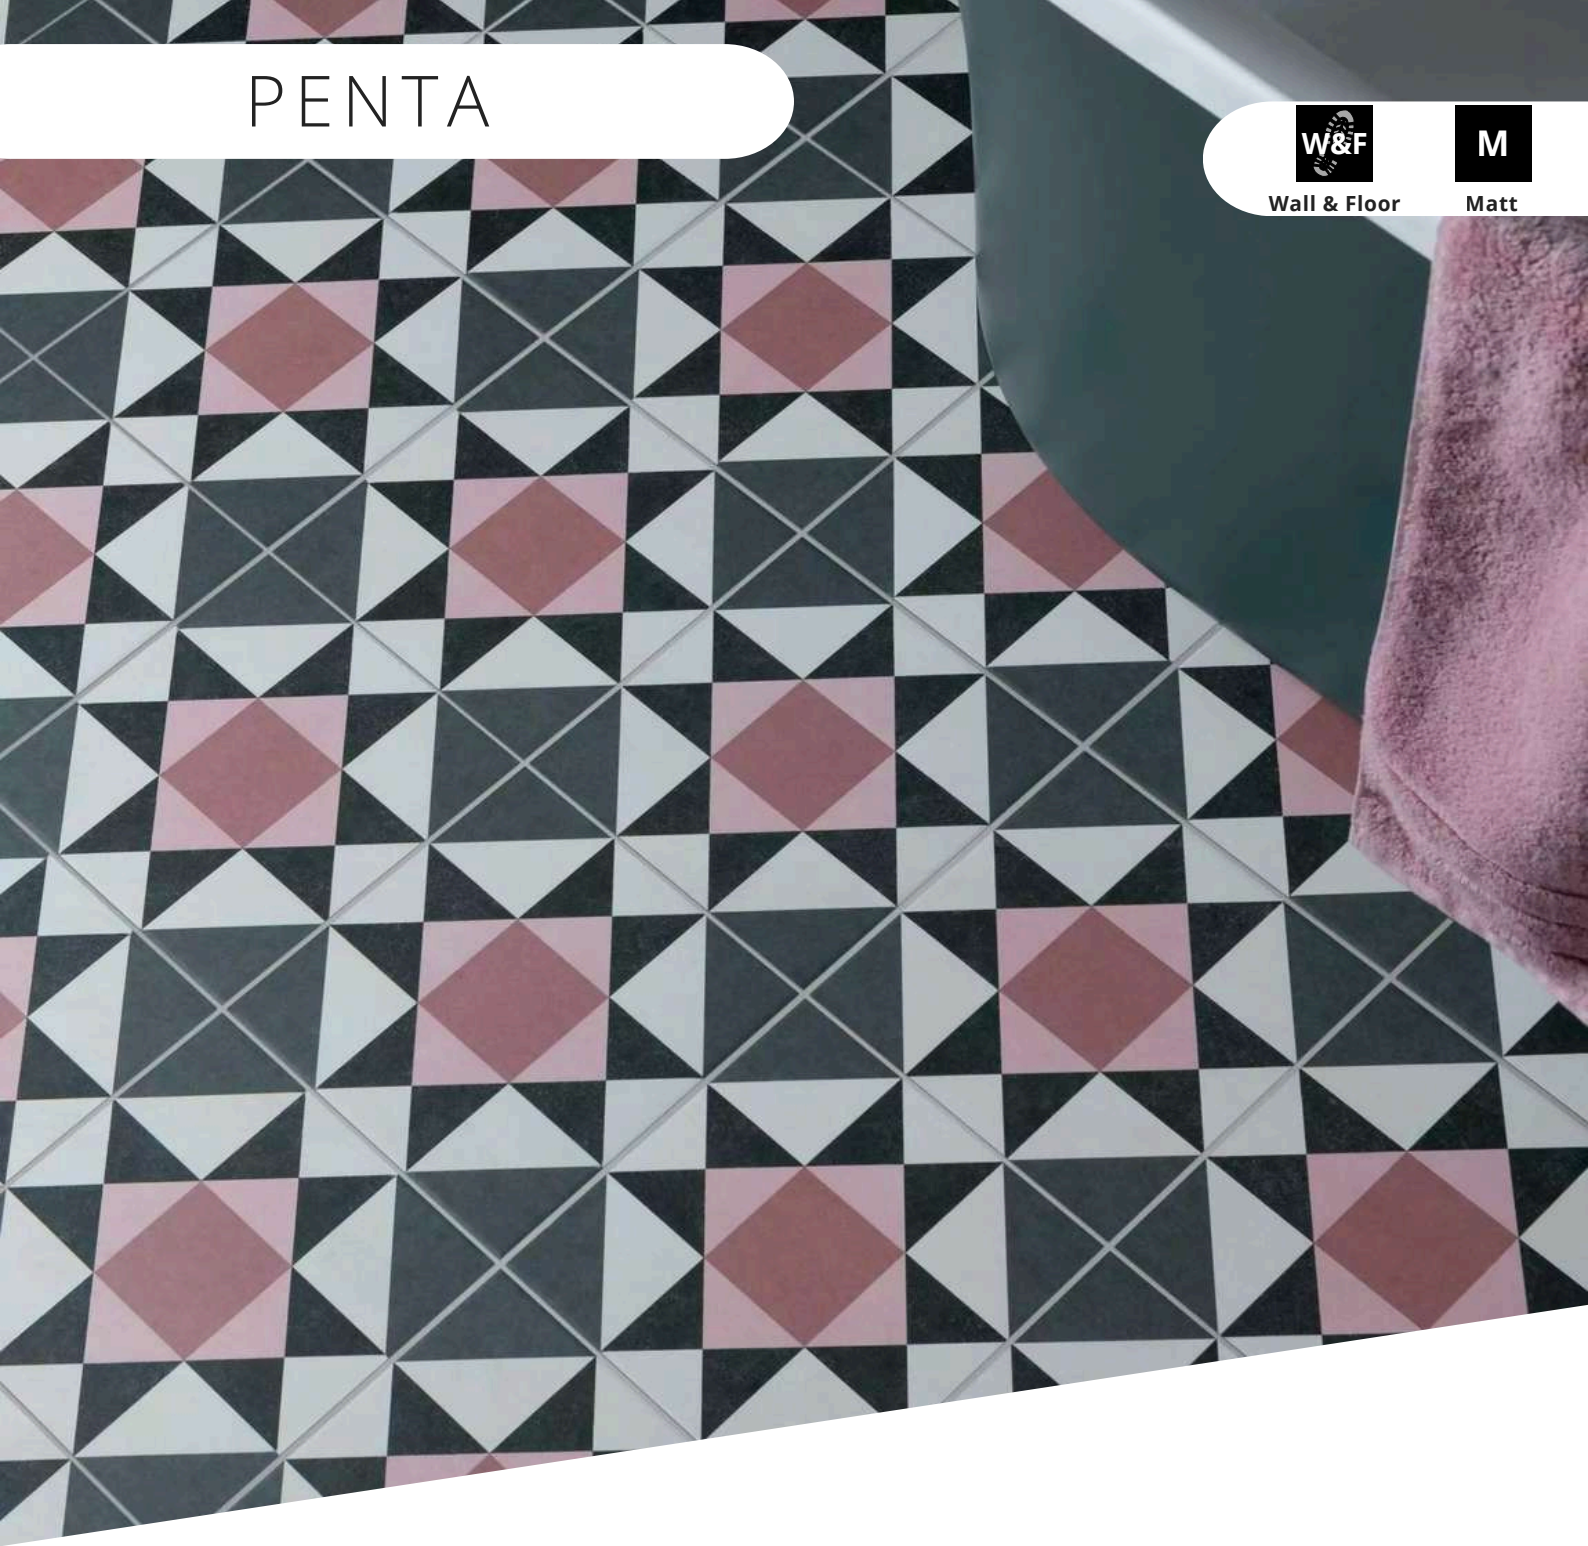

PENTA

Wall & Floor

M

Matt