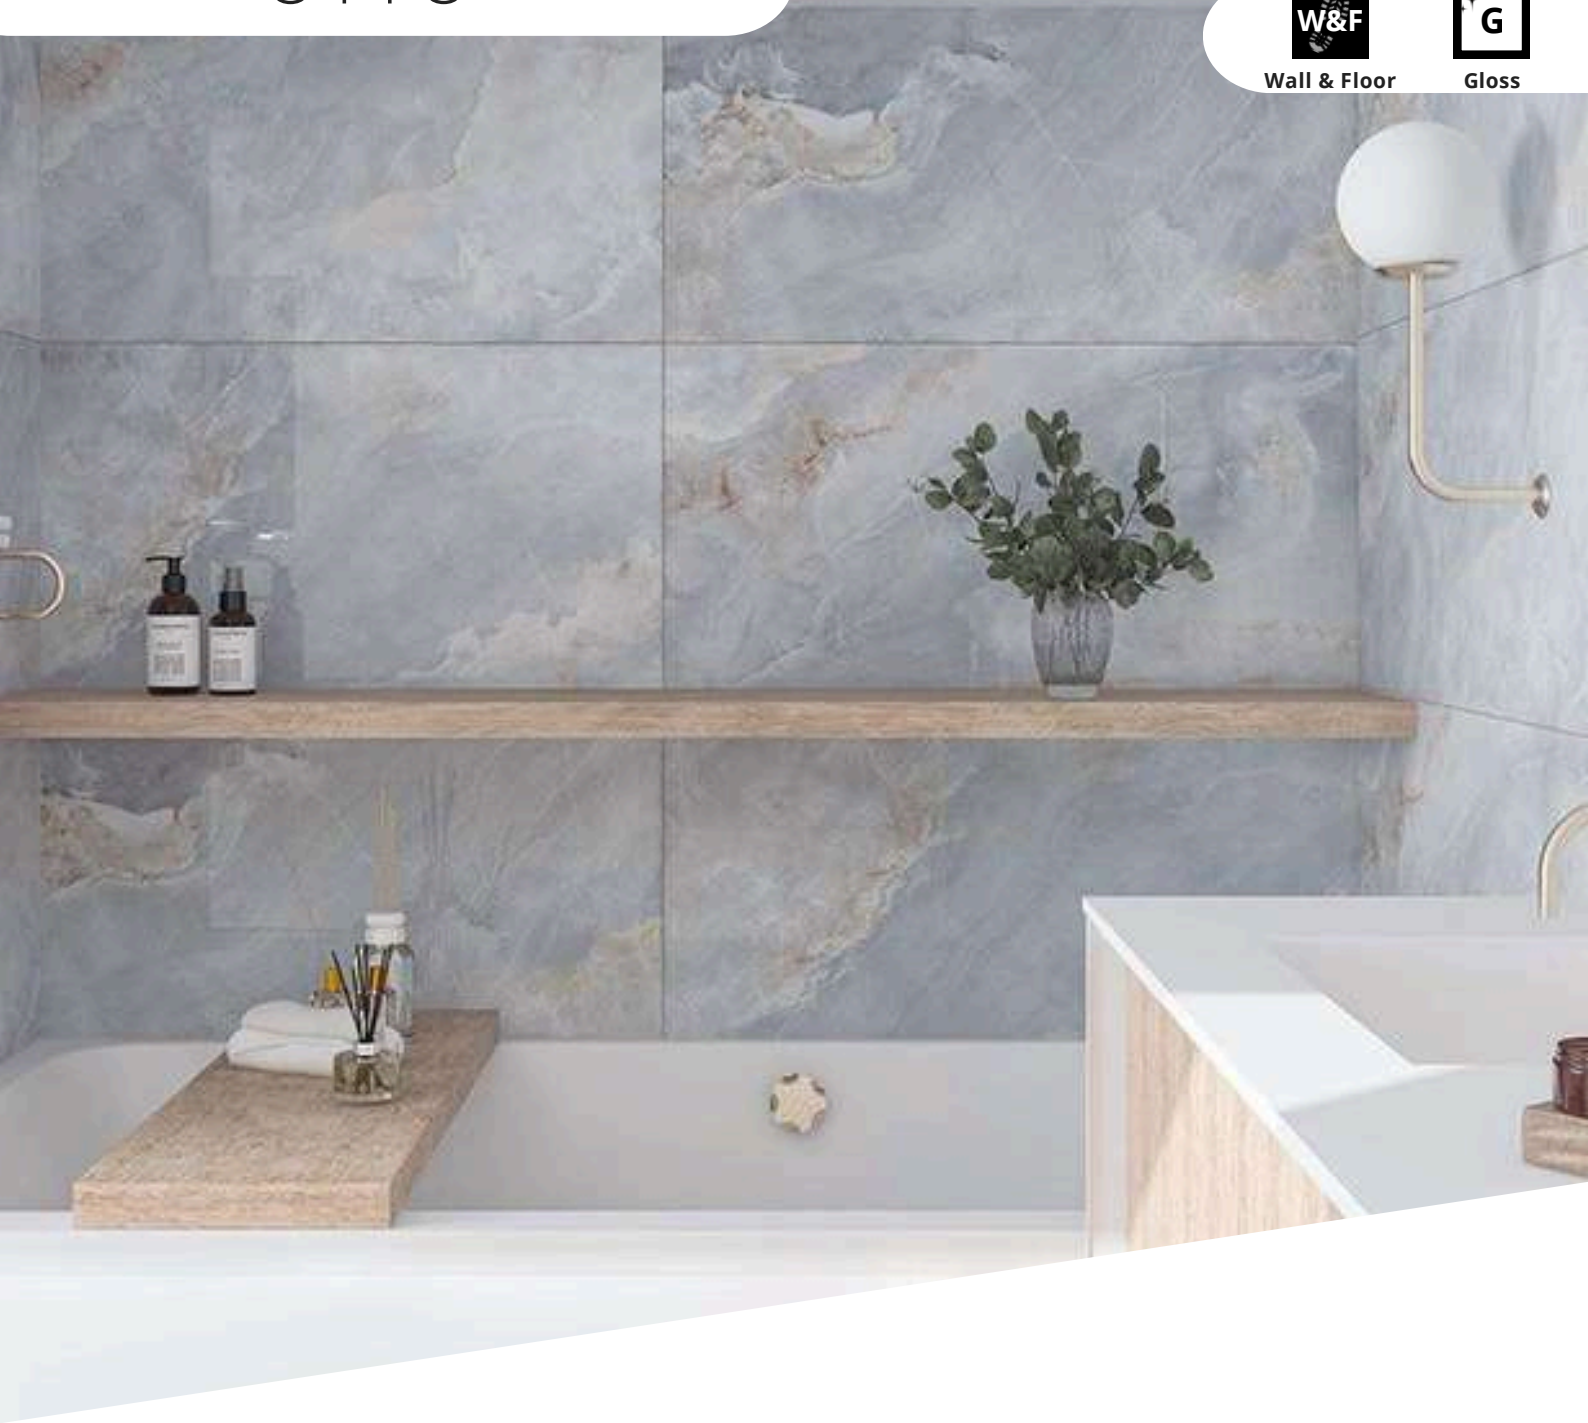

Size

1200x600

Suitability

Wall & Floor

Finish

Gloss

Body

Porcelain

Grey

OTTO

Wall & Floor

Gloss

Size

1200x600

Suitability

Wall & Floor