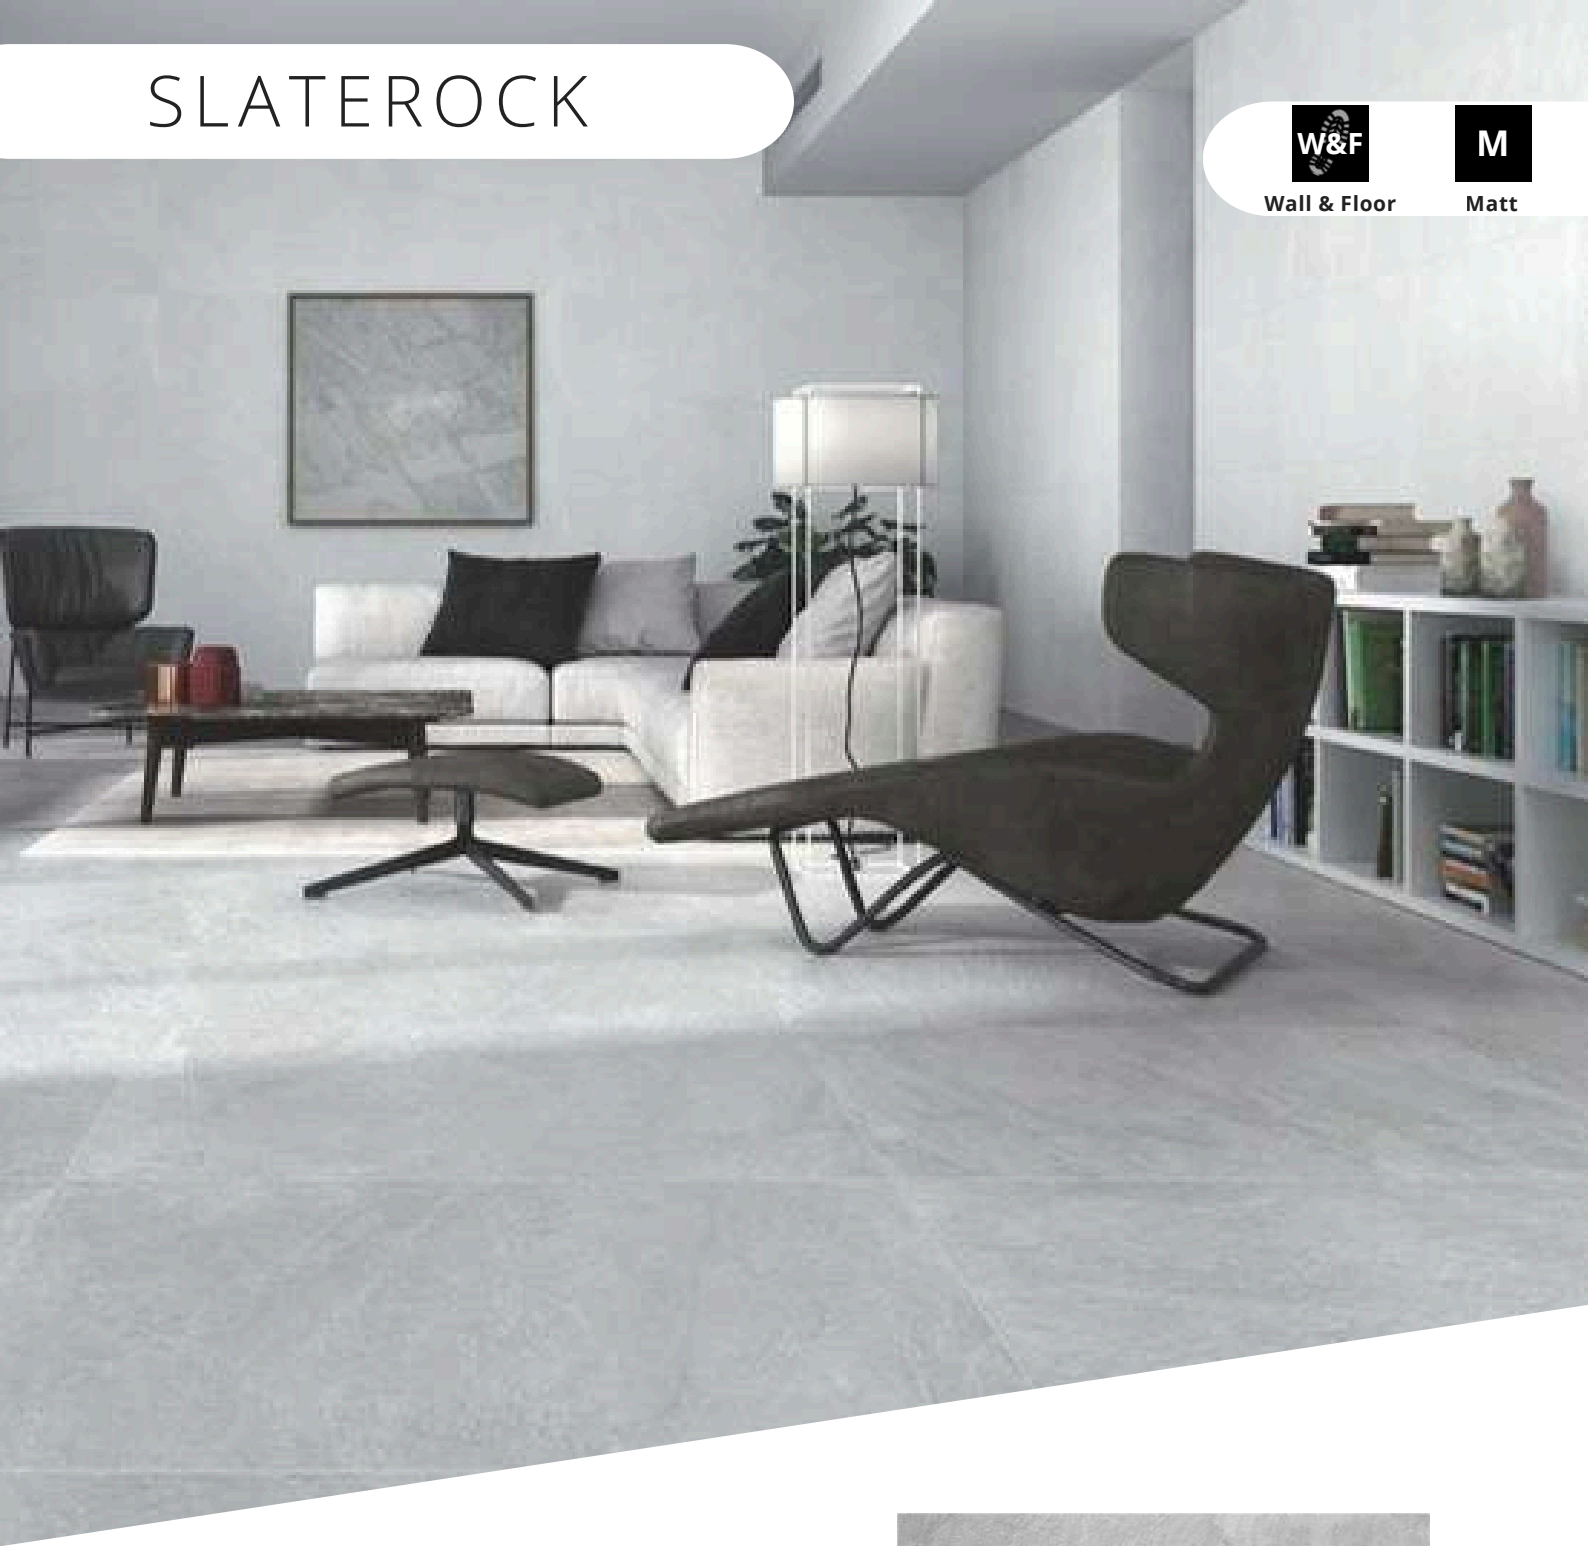

SLATEROCK

W&F

Wall & Floor

M

Matt

Size

1200x600

Suitability

Wall & Floor

Finish

Matt

Body

Porcelain