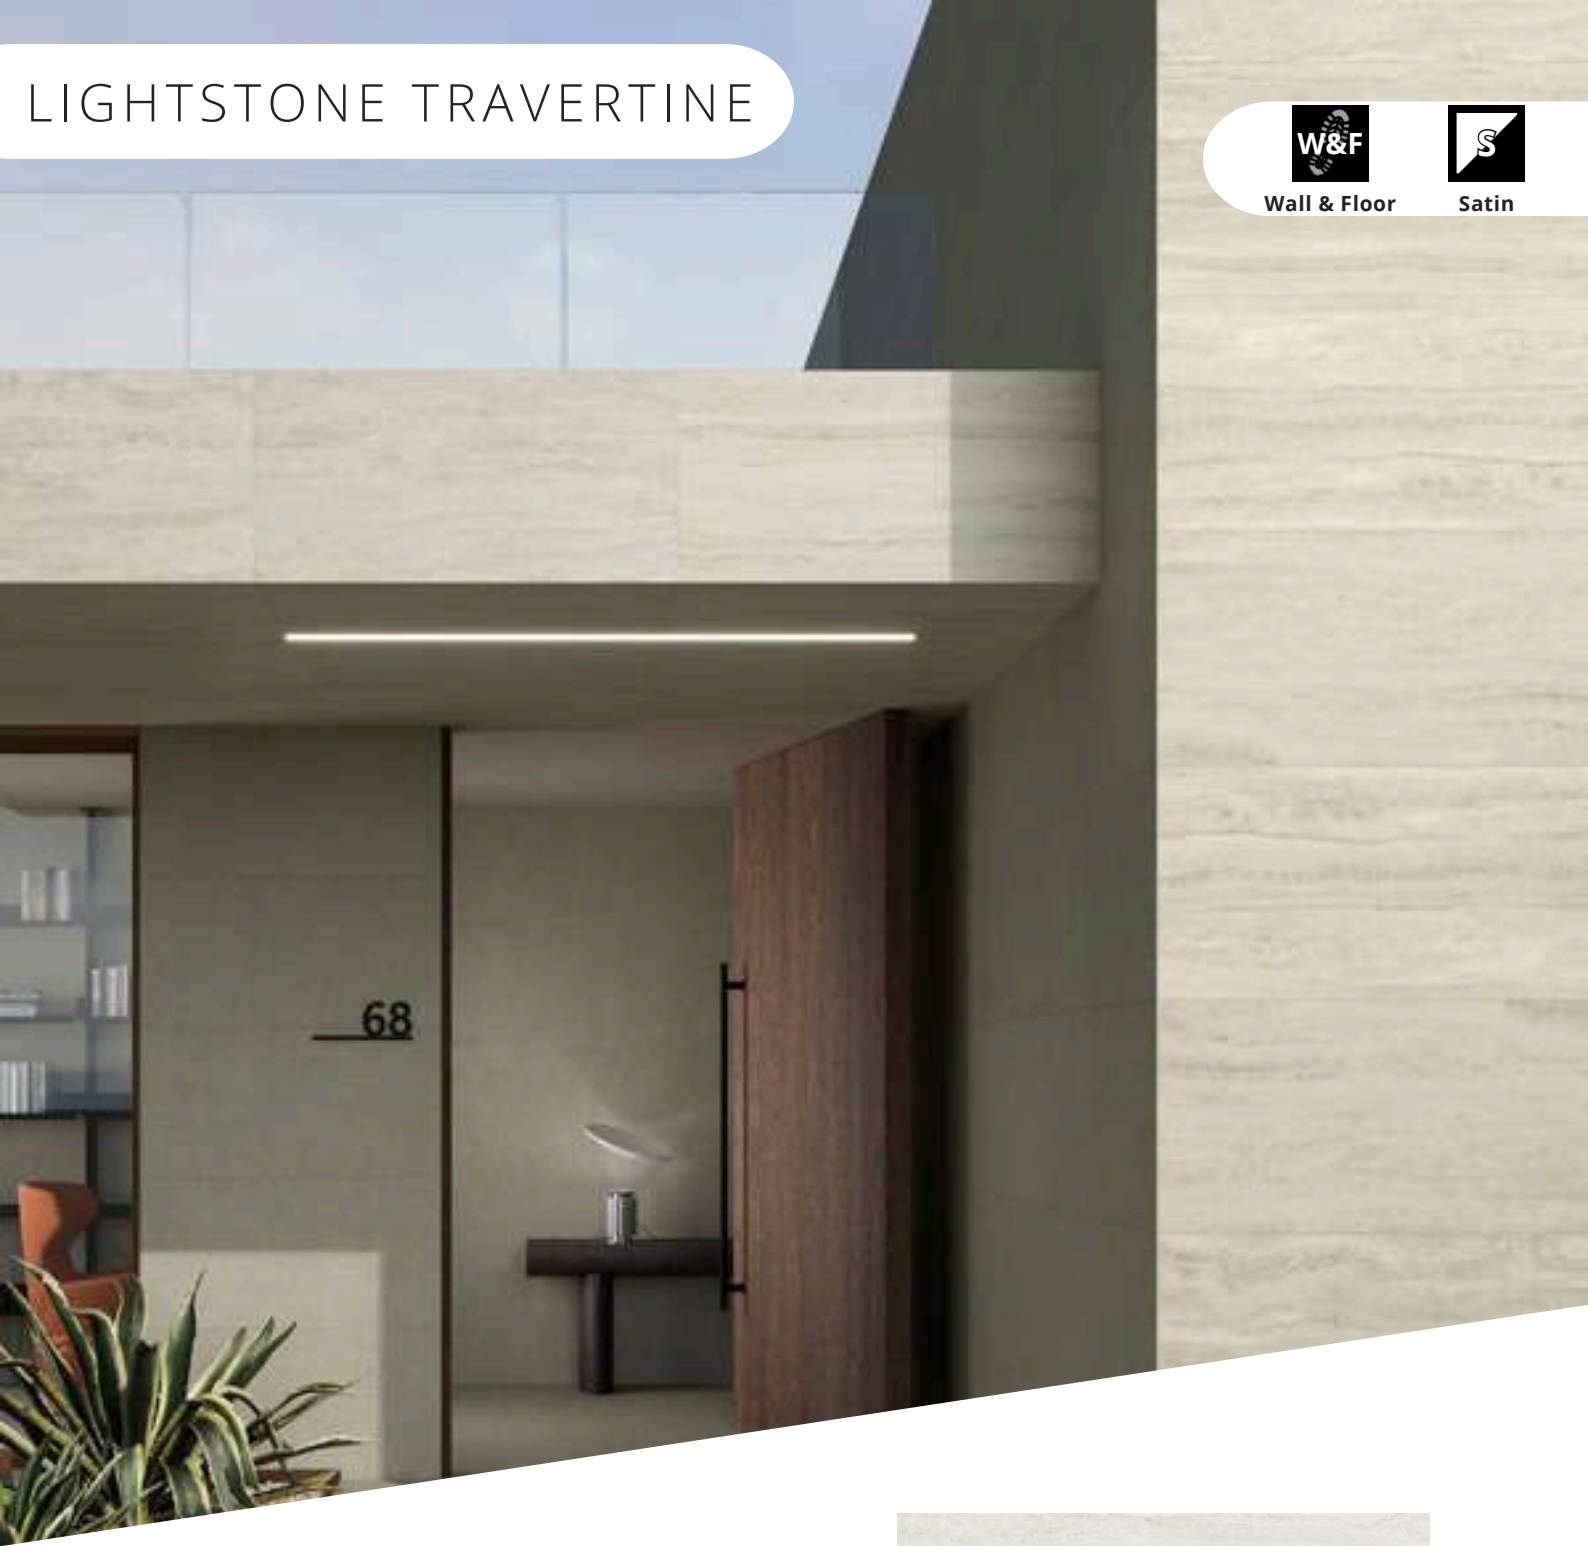

Porcelain

Light Cream

White

Light Grey

LIGHTSTONE TRAVERTINE

Wall & Floor

Satin

Size	1200x600
Suitability	Wall & Floor
Finish	Satin
Body	Porcelain