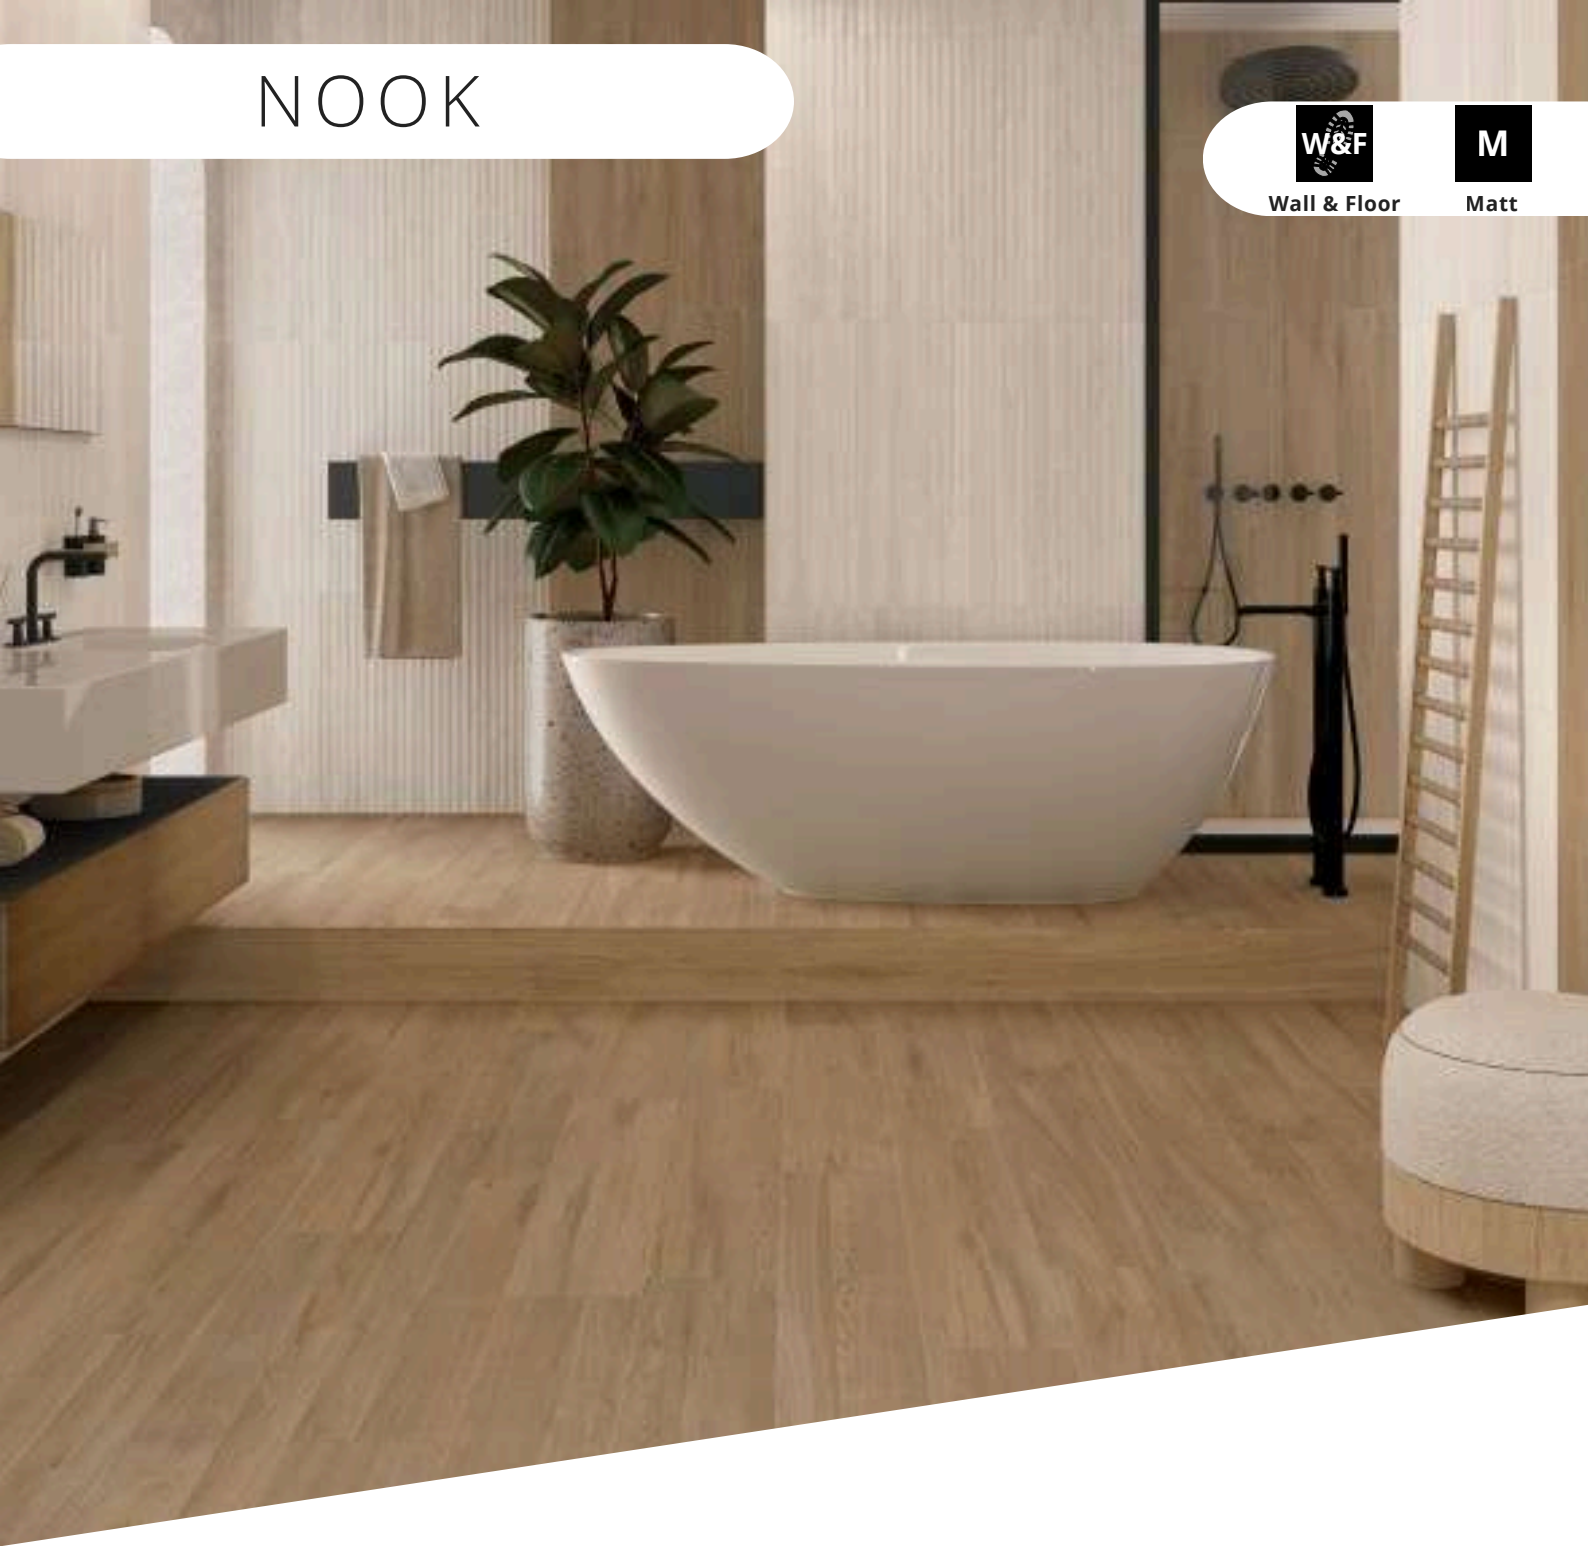

Nut

Suitability

Wall & Floor

Finish

Matt

Body

Porcelain

Oak

NOOK

W&F

Wall & Floor

M

Matt

Size

1200x233

Natural