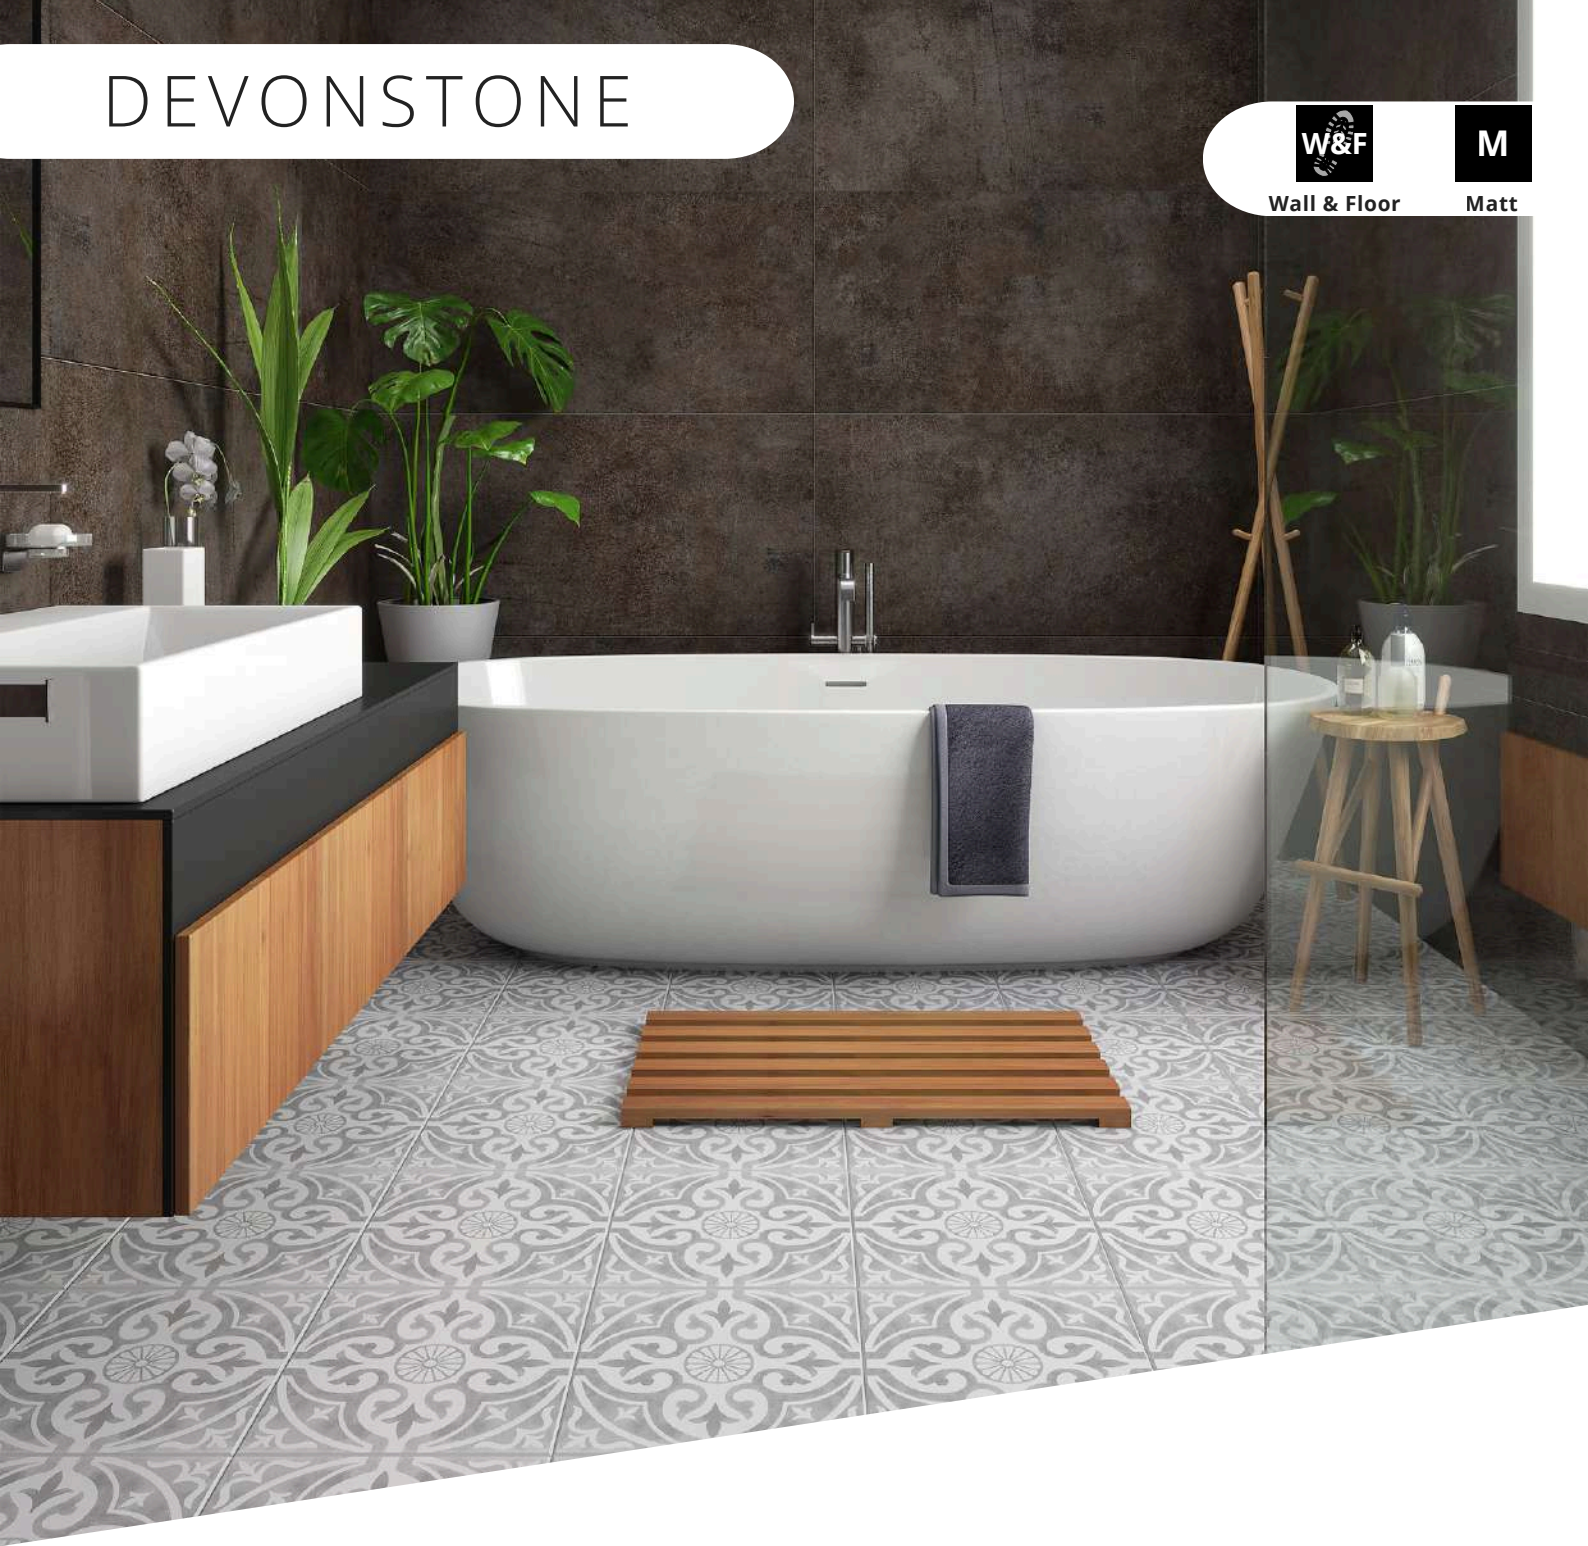

DEVONSTONE

W&F

M

Wall & Floor

Matt