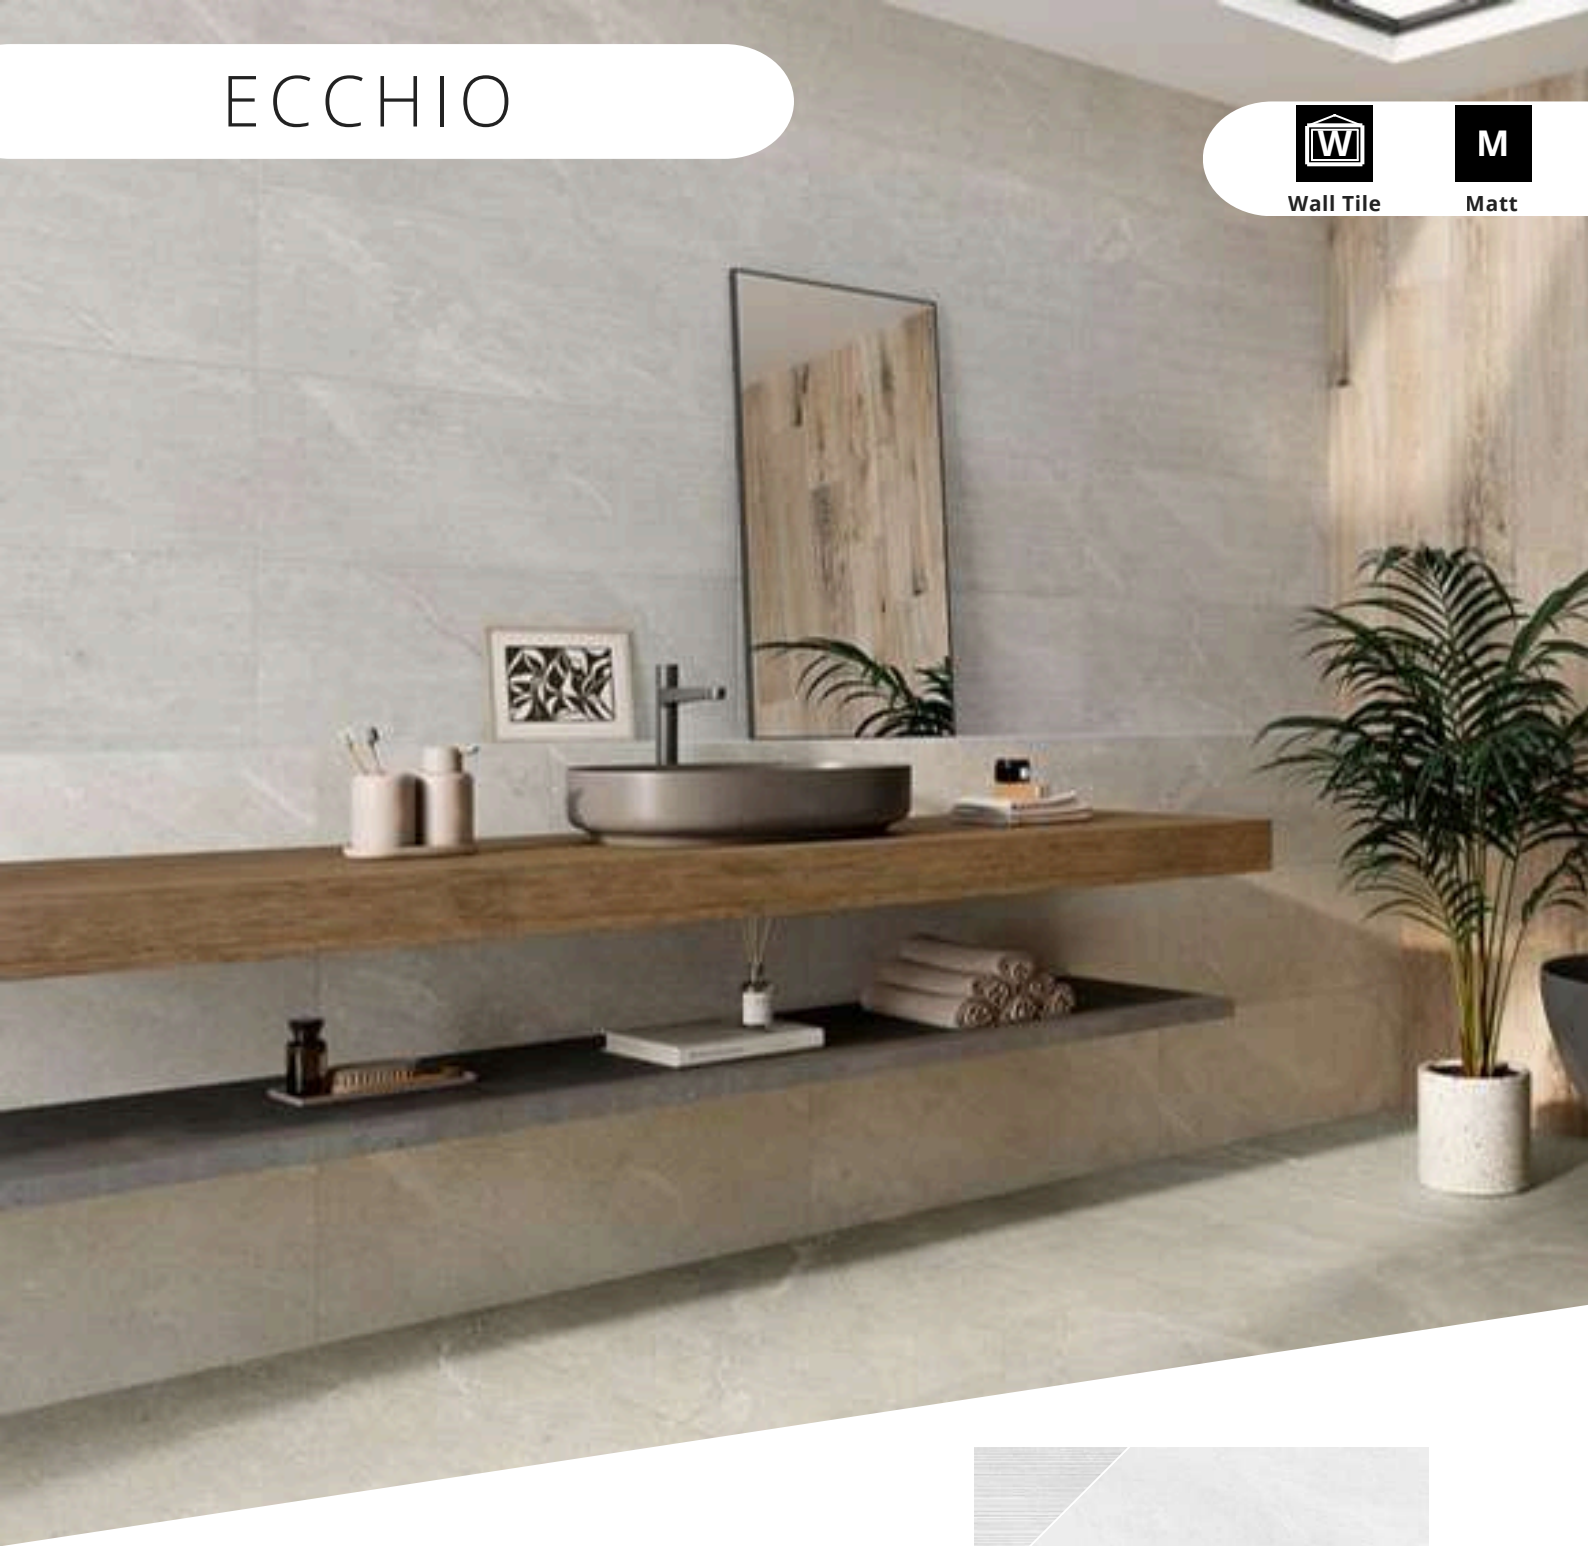

ECCHIO

Wall Tile

M

Matt

Blanco

Size

1000x333

Suitability

Wall

Finish

Matt

Body

Ceramic