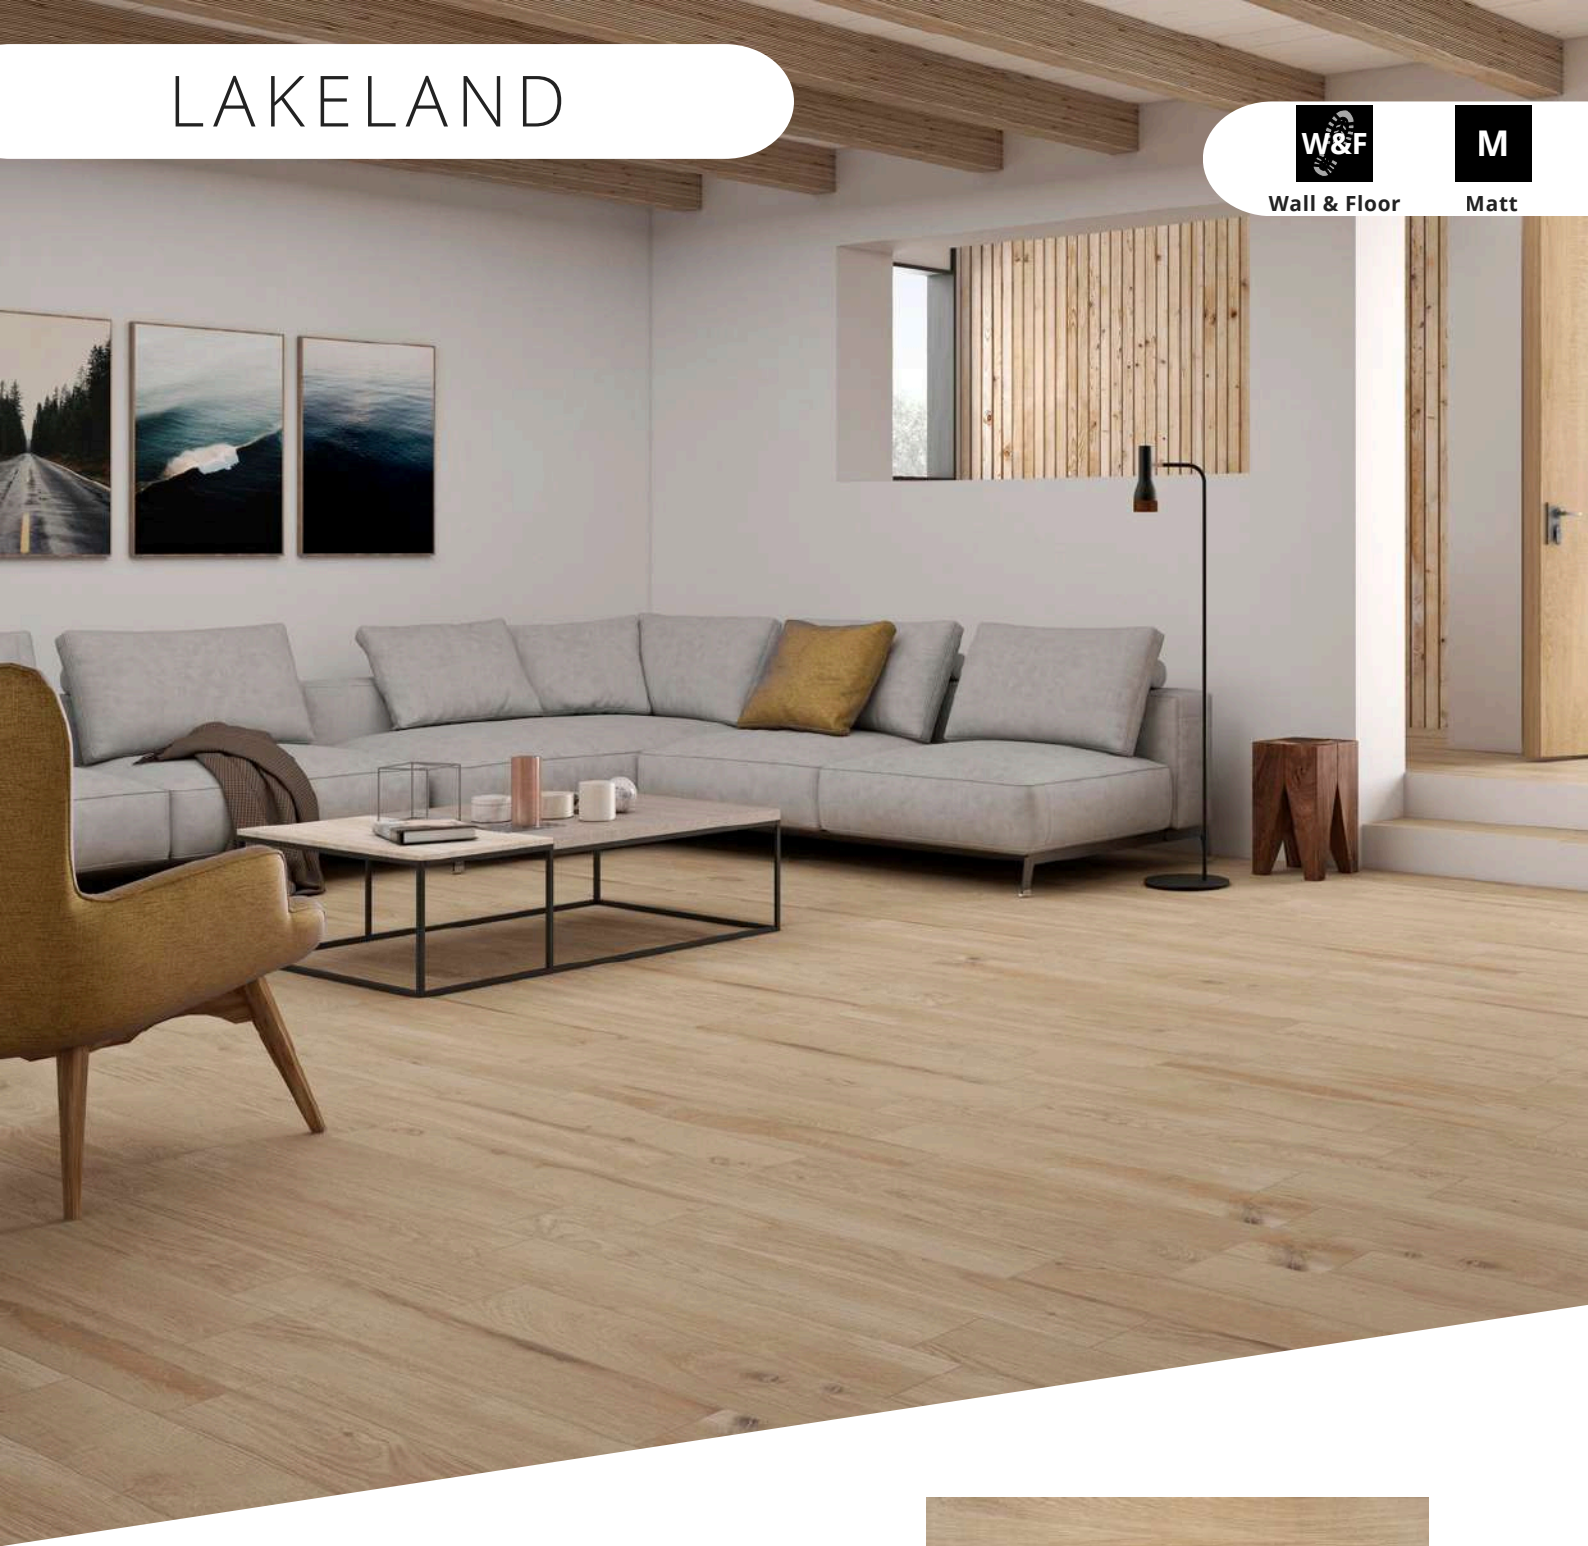

LAKELAND

Wall & Floor

M

Matt

Size

900x150

Suitability

Wall & Floor

Finish

Matt

Body

Porcelain

Haya

Roble

Taupe

Blanco