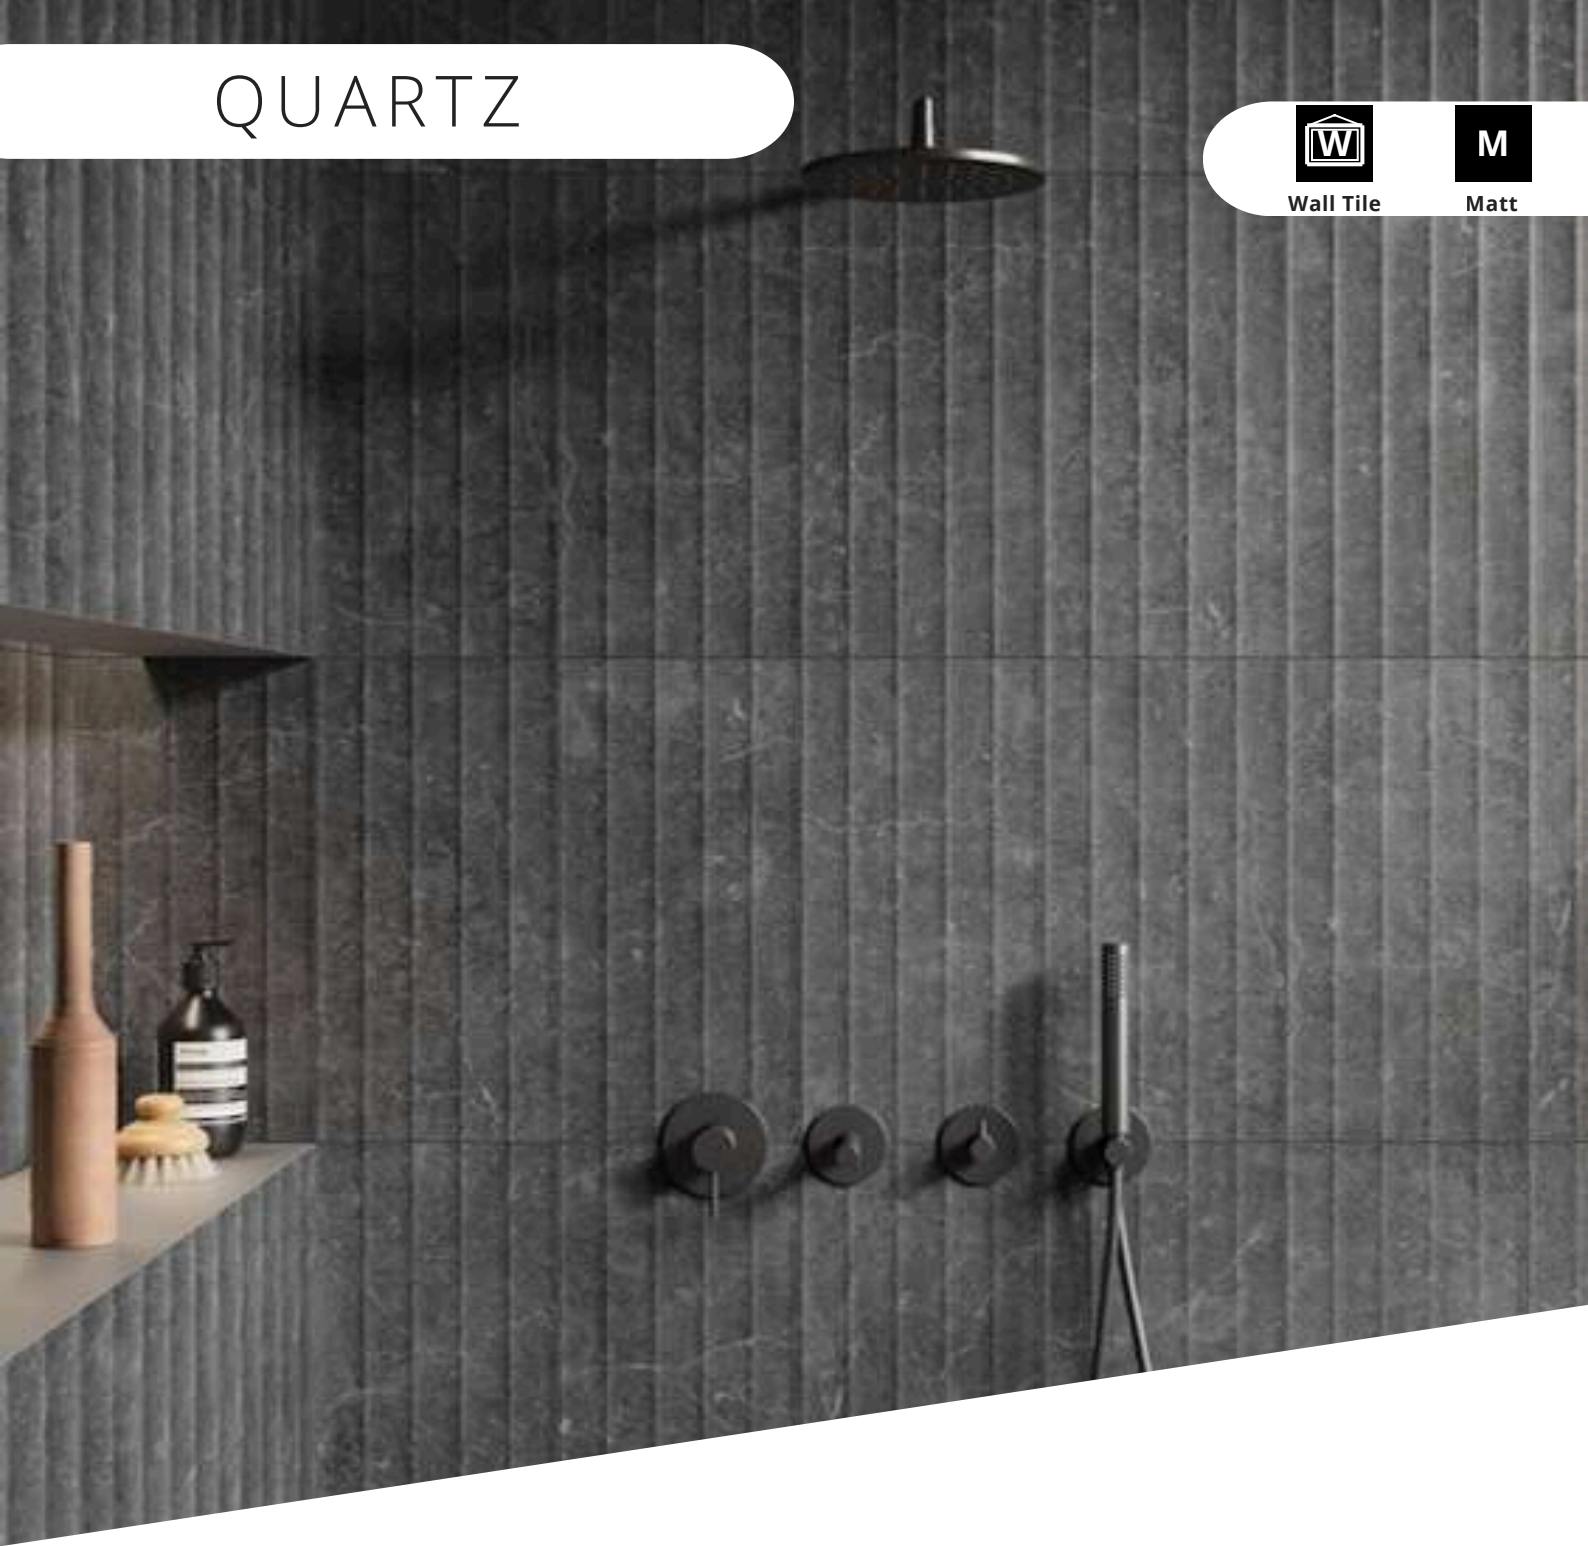

Body

Porcelain

Pune

QUARTZ

Wall Tile

M

Matt

Size