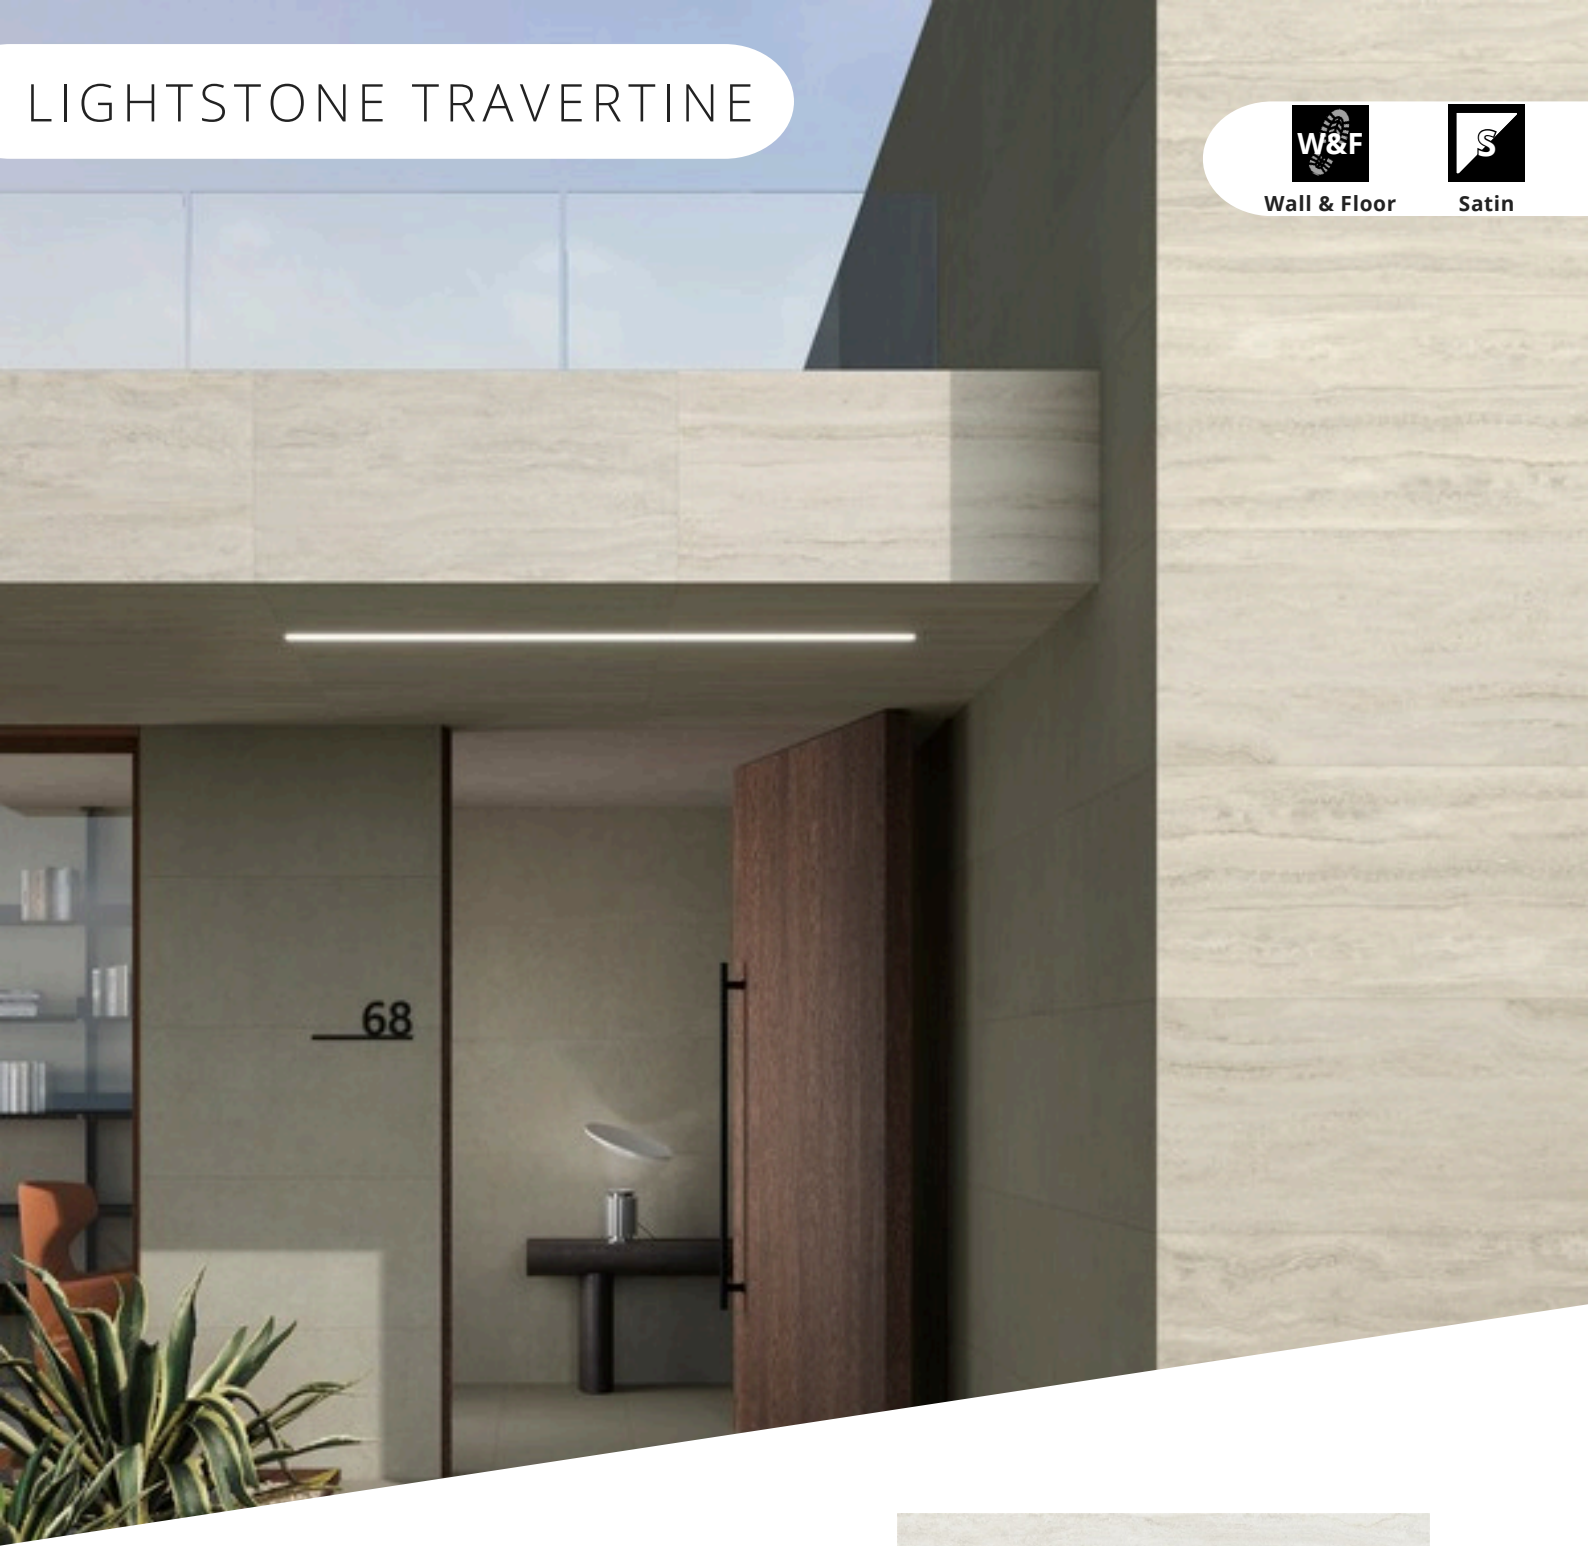

Body

Porcelain

Light Cream

White

Light Grey

LIGHTSTONE TRAVERTINE

Wall & Floor

Satin