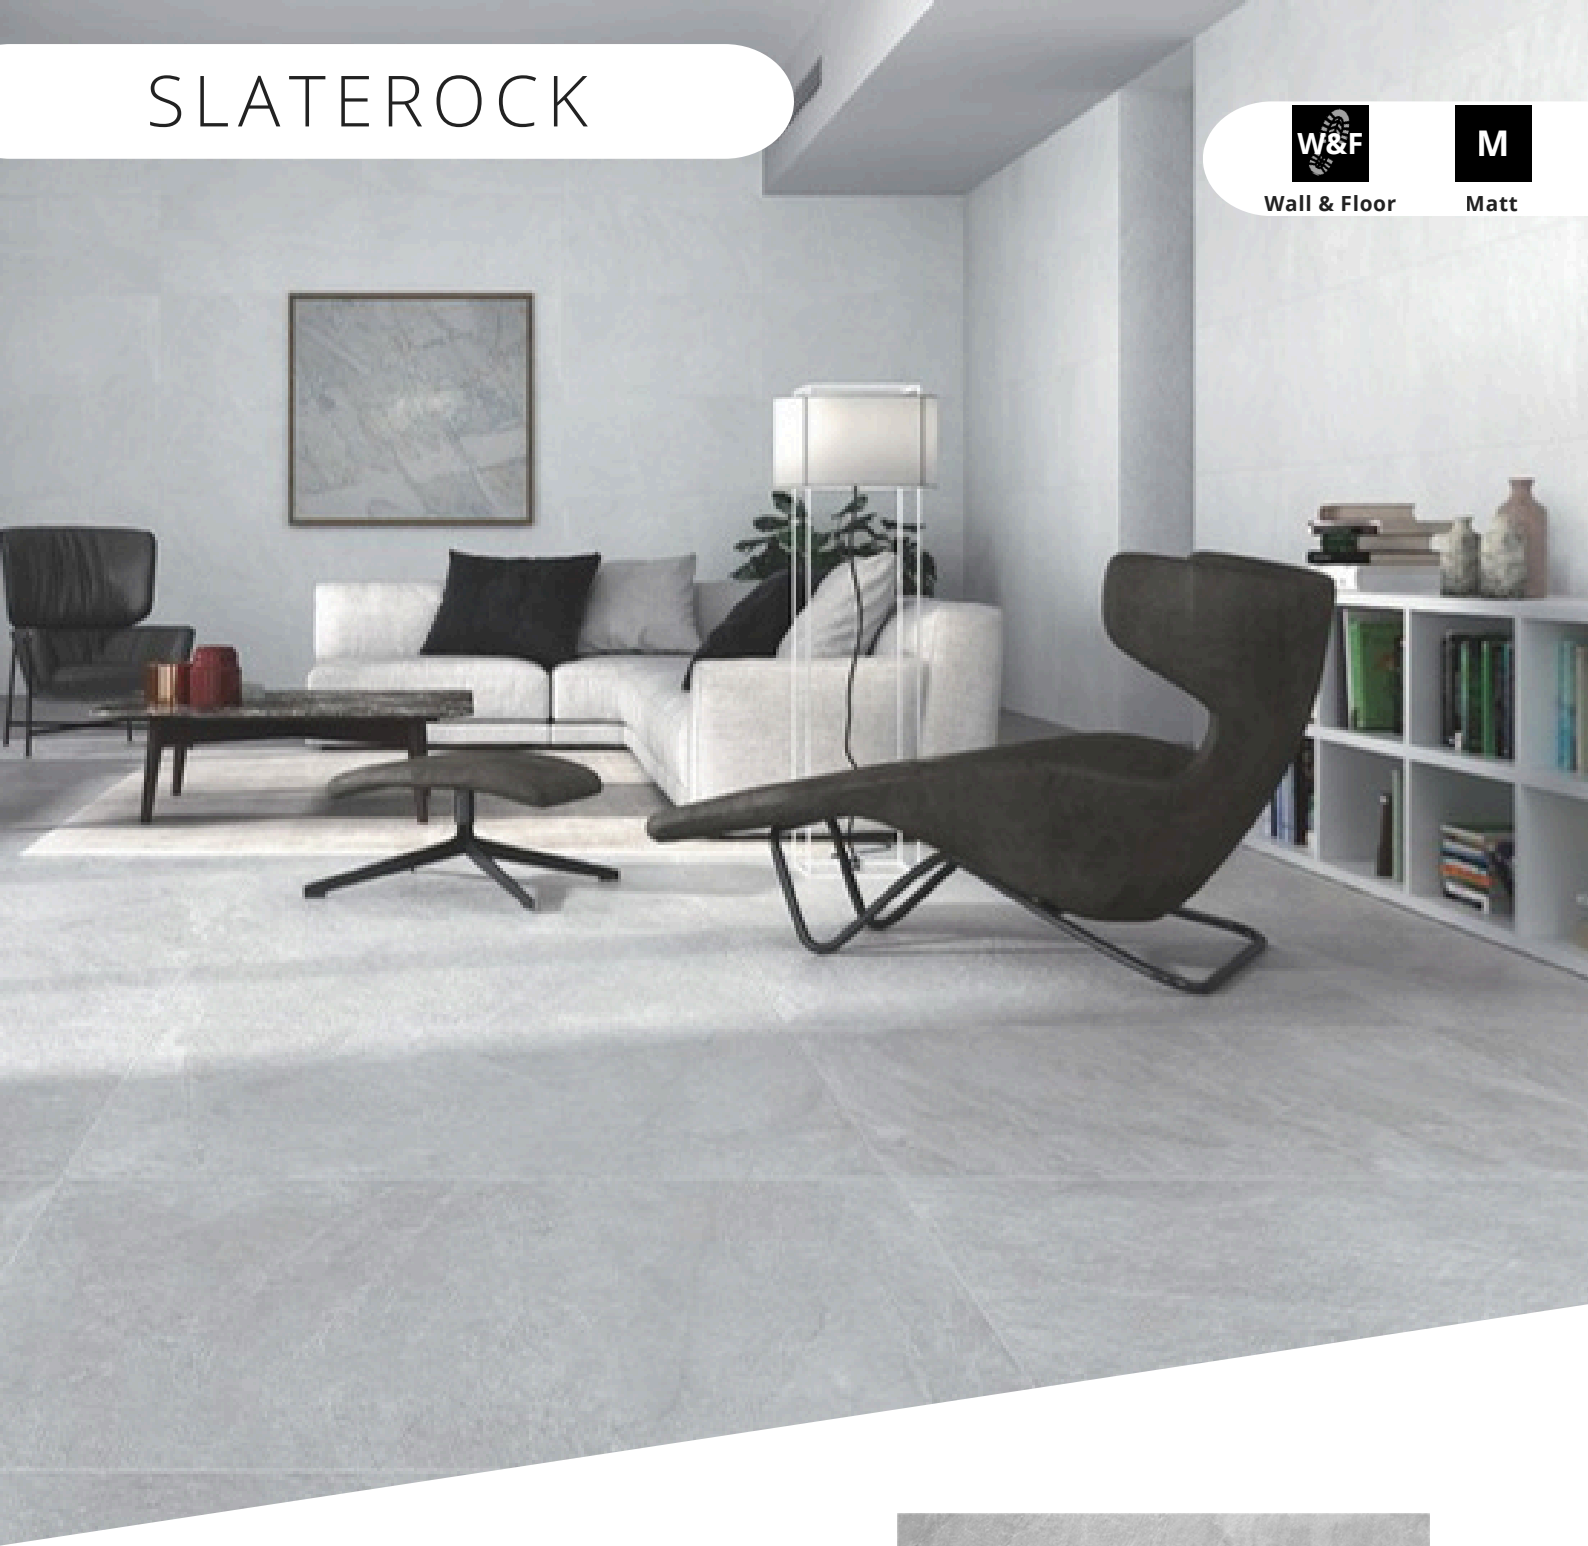

Blue

SLATEROCK

Wall & Floor

M

Matt

Size

1200x600

Suitability