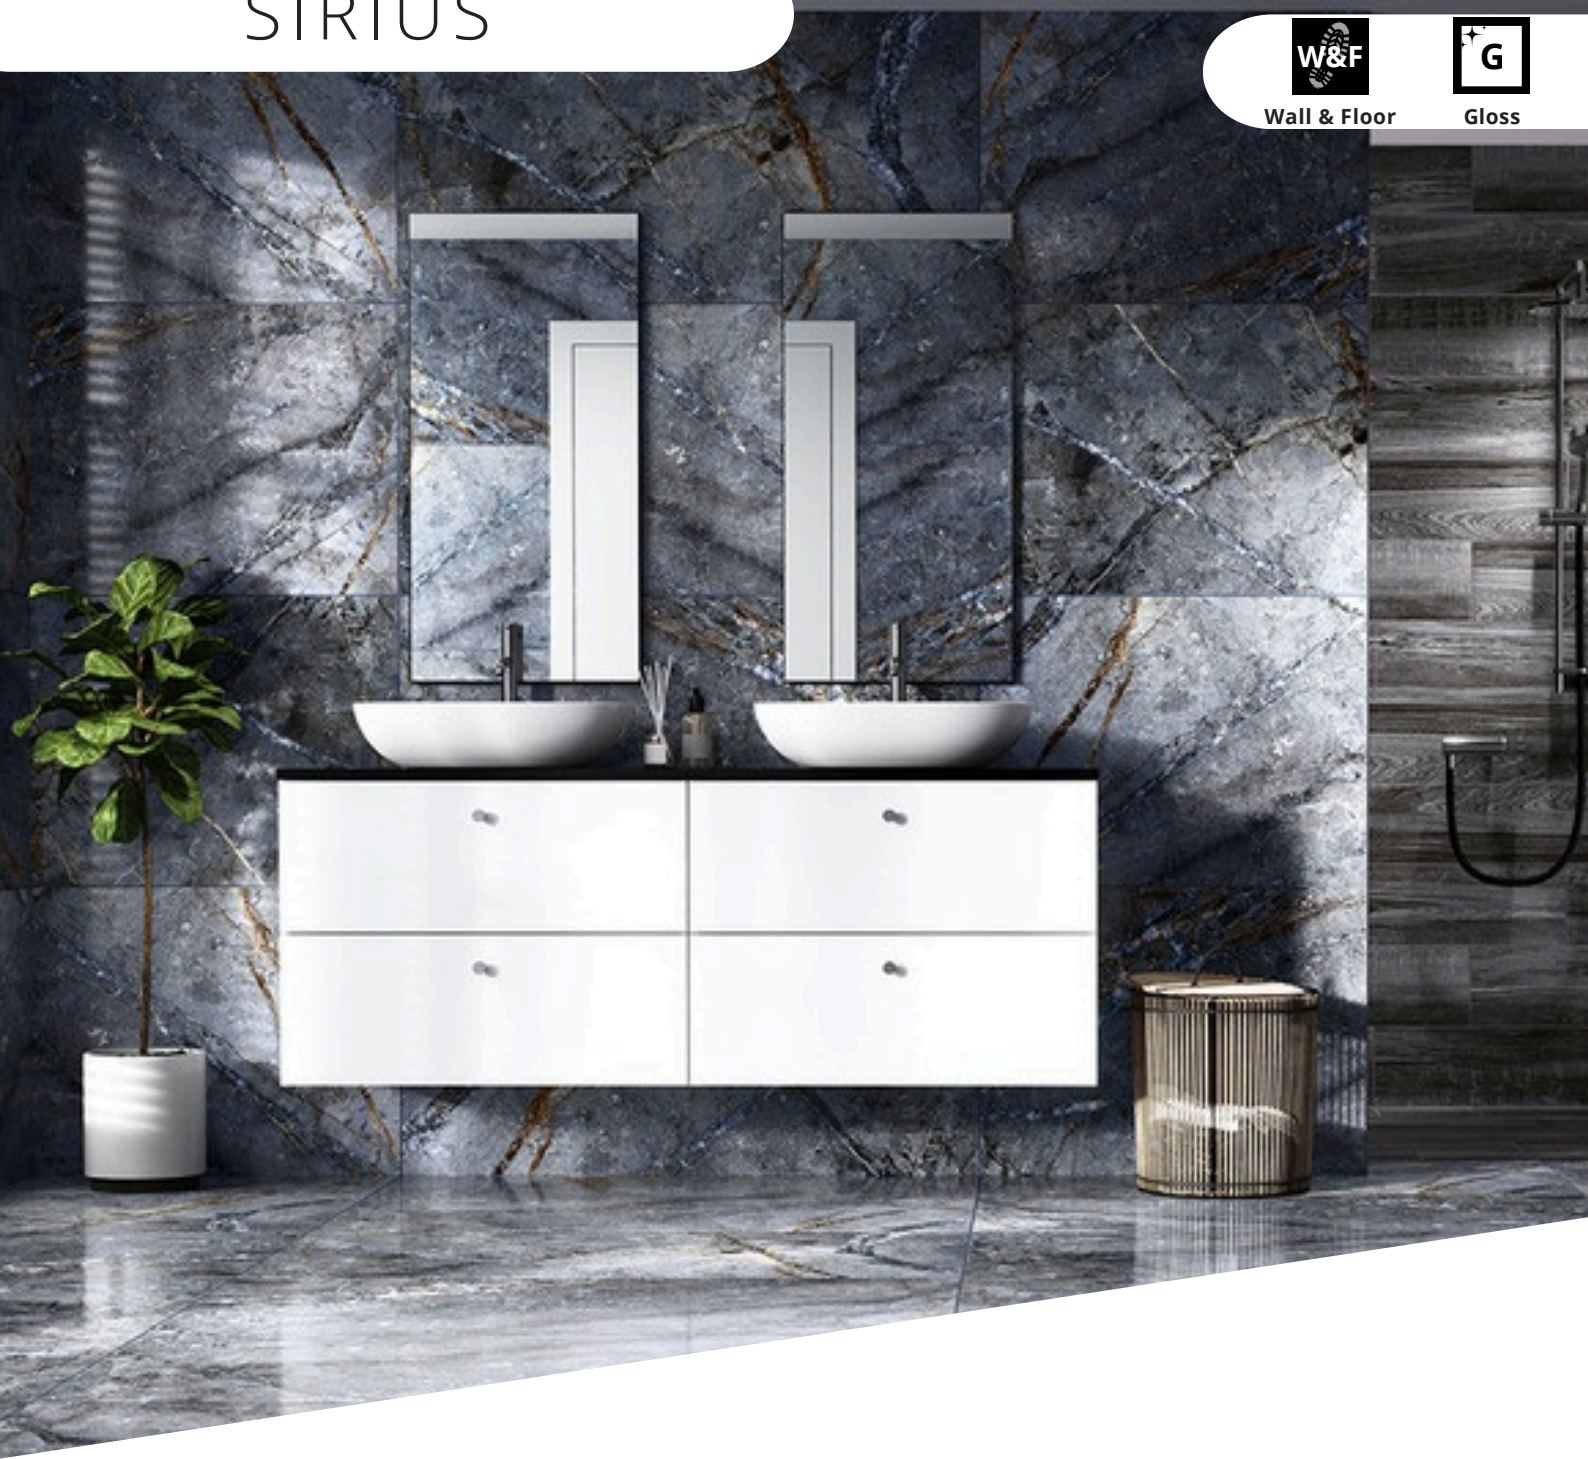

Beige

SIRIUS

Wall & Floor

Gloss

Size 1200x600

Suitability Wall & Floor

Finish Gloss

Body Porcelain