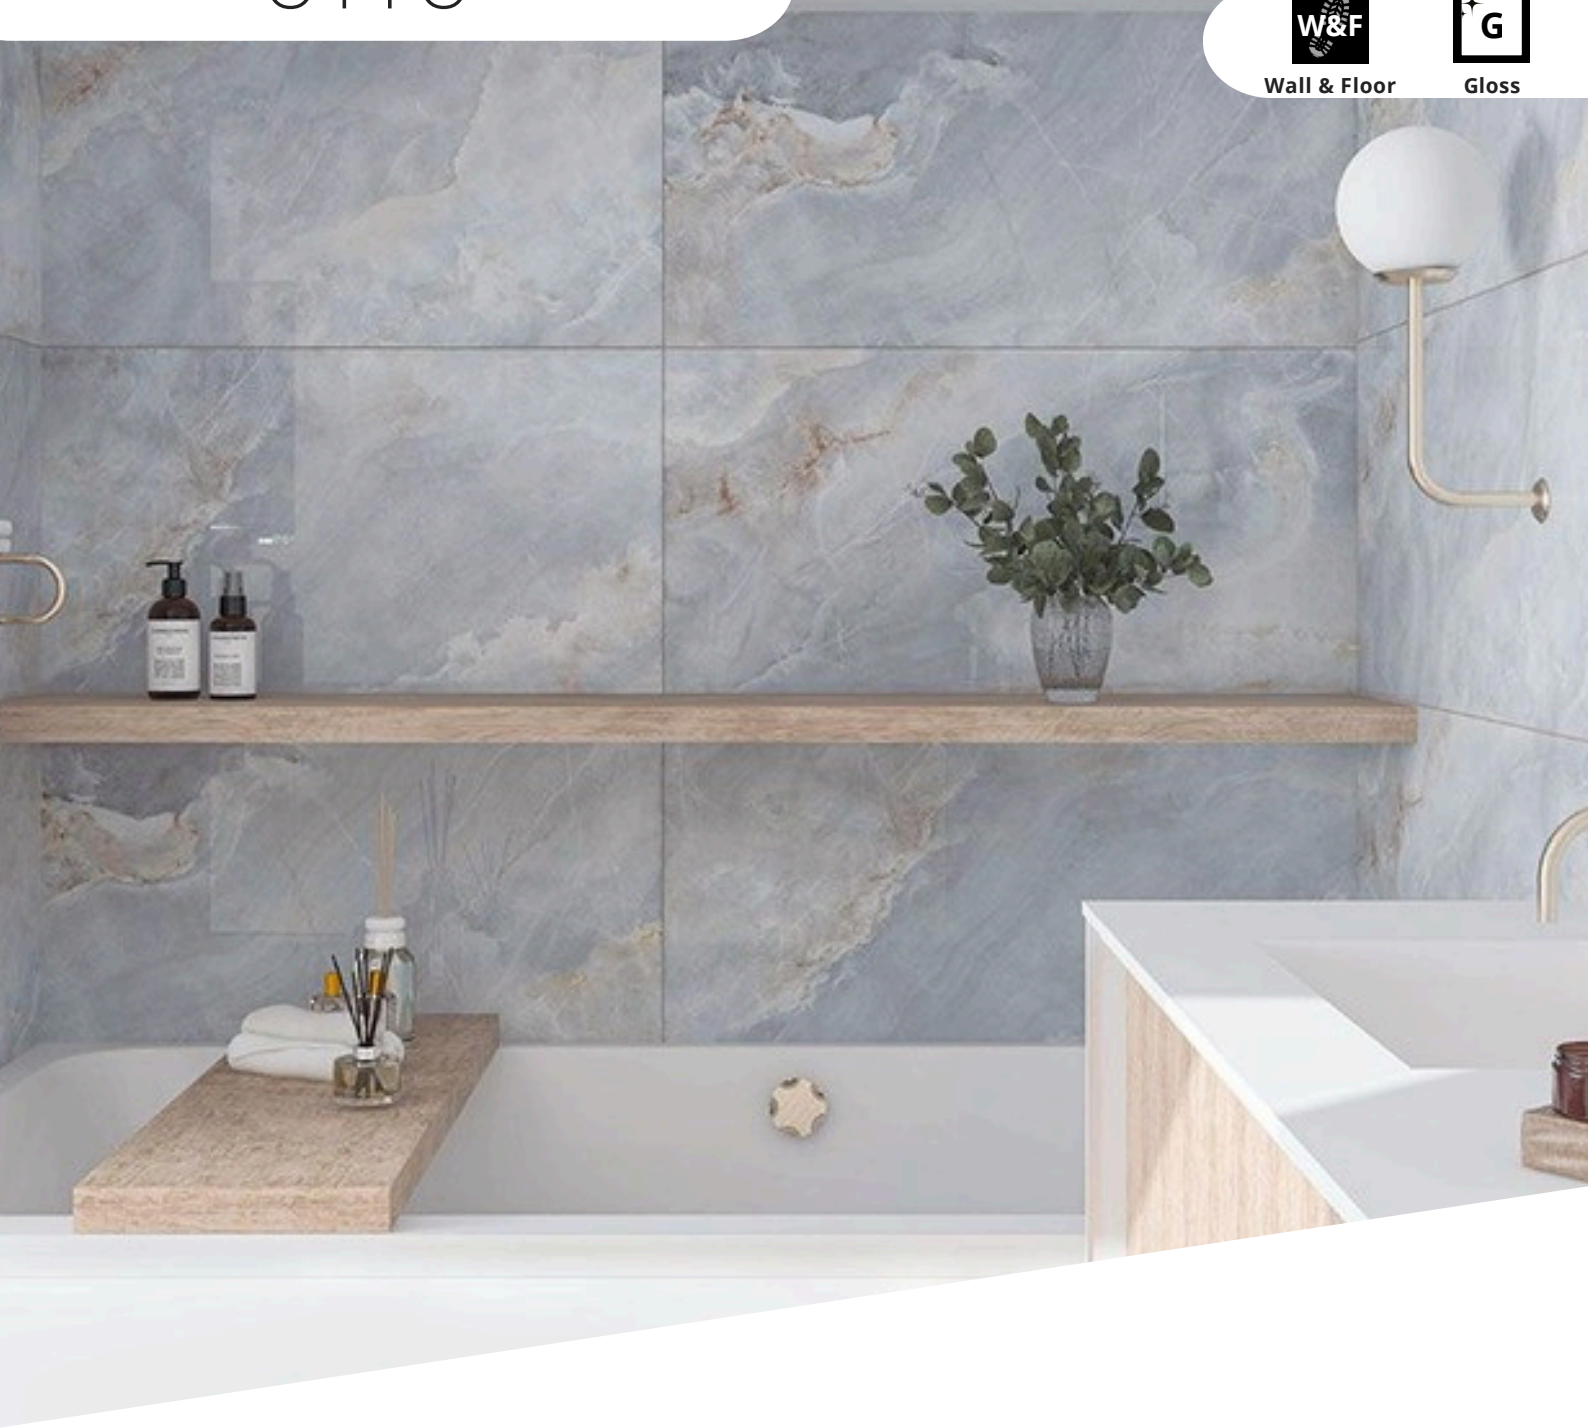

Finish Gloss

Body Porcelain

Grey

OTTO

Wall & Floor

Gloss

Size 1200x600

Suitability Wall & Floor