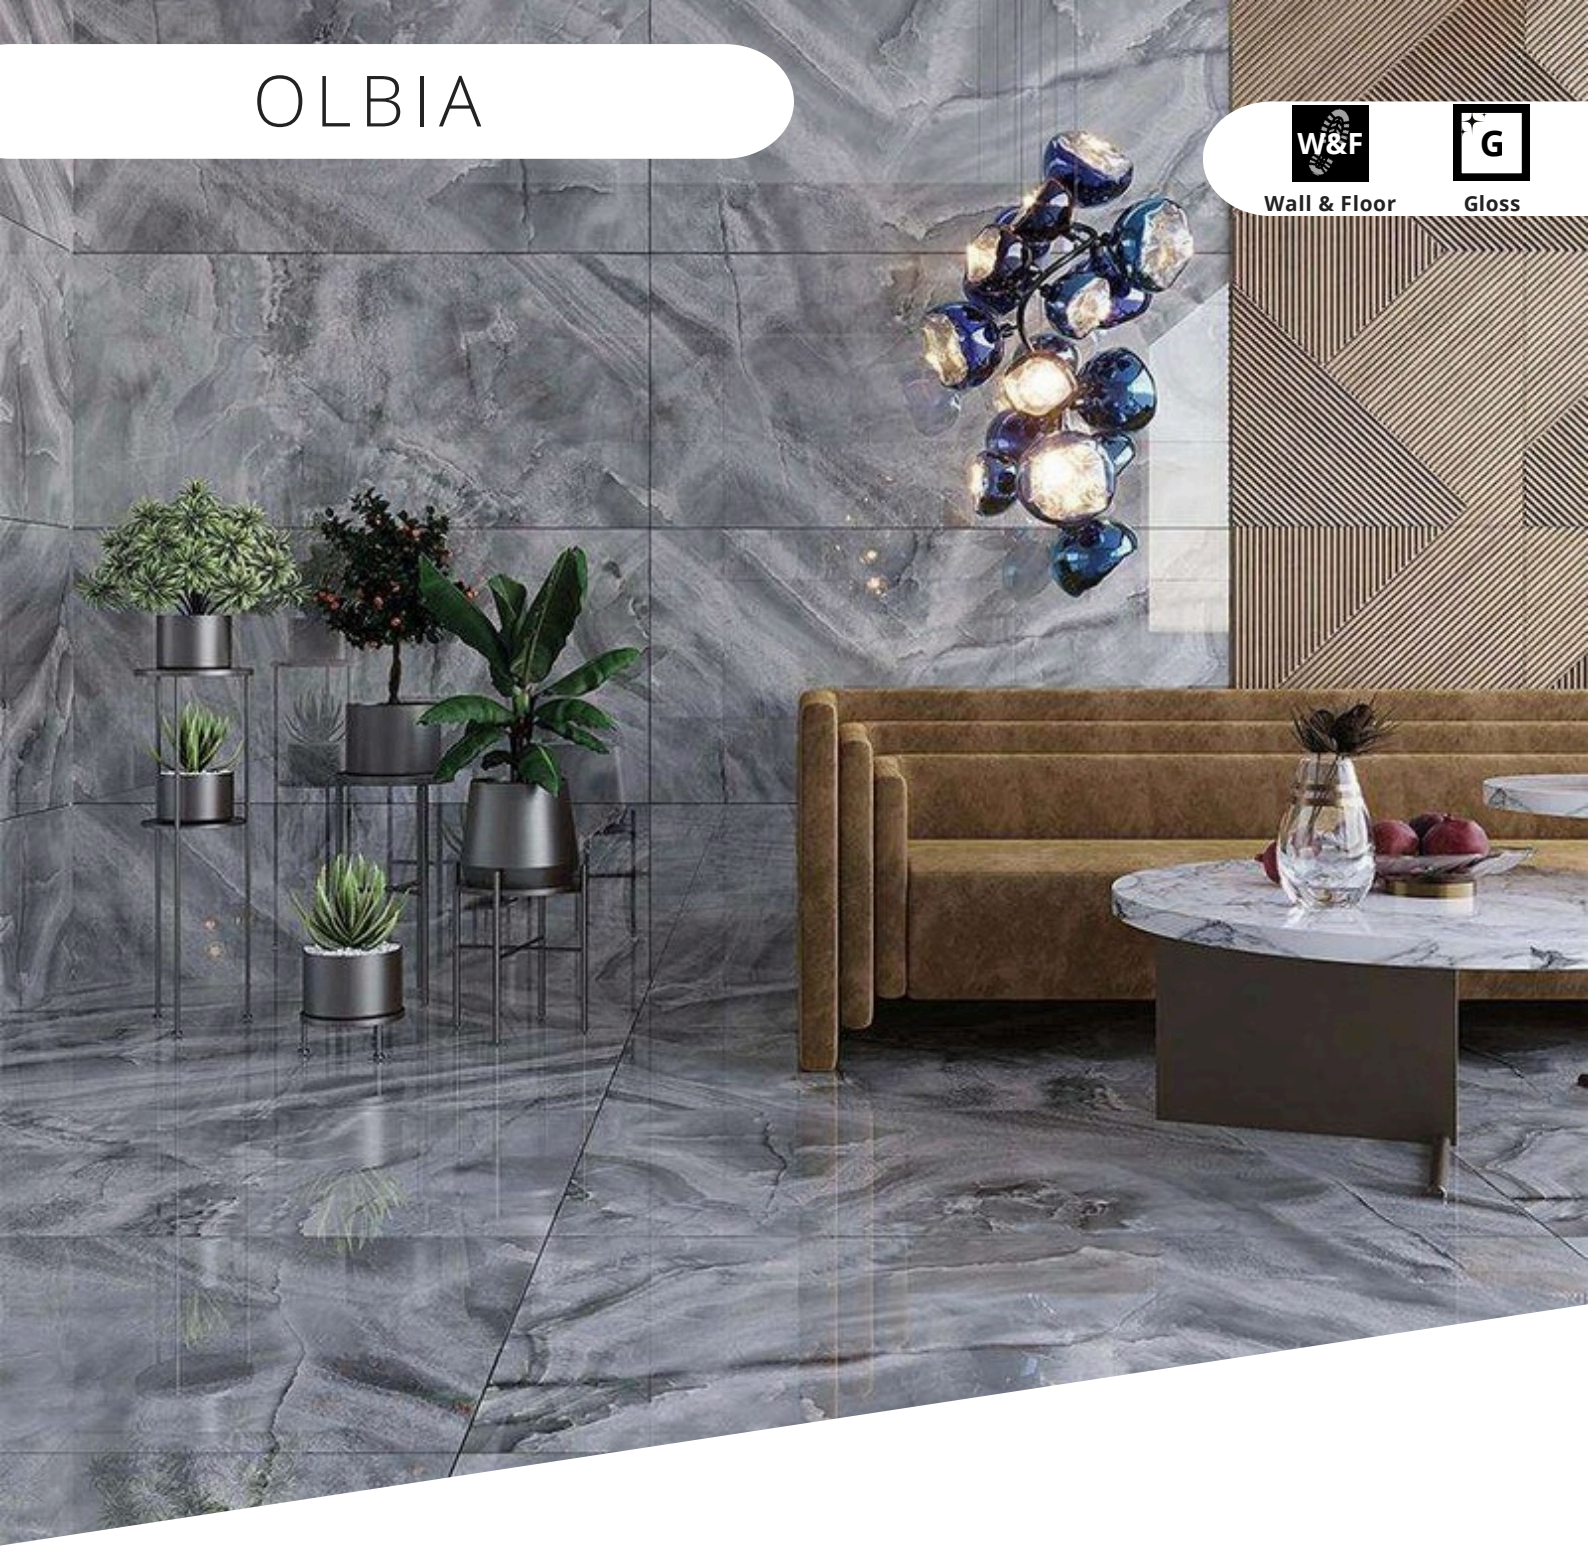

Porcelain

Light Greige

Dark Greige

OLBIA

Wall & Floor

Gloss

Size 1200x600

Suitability Wall & Floor