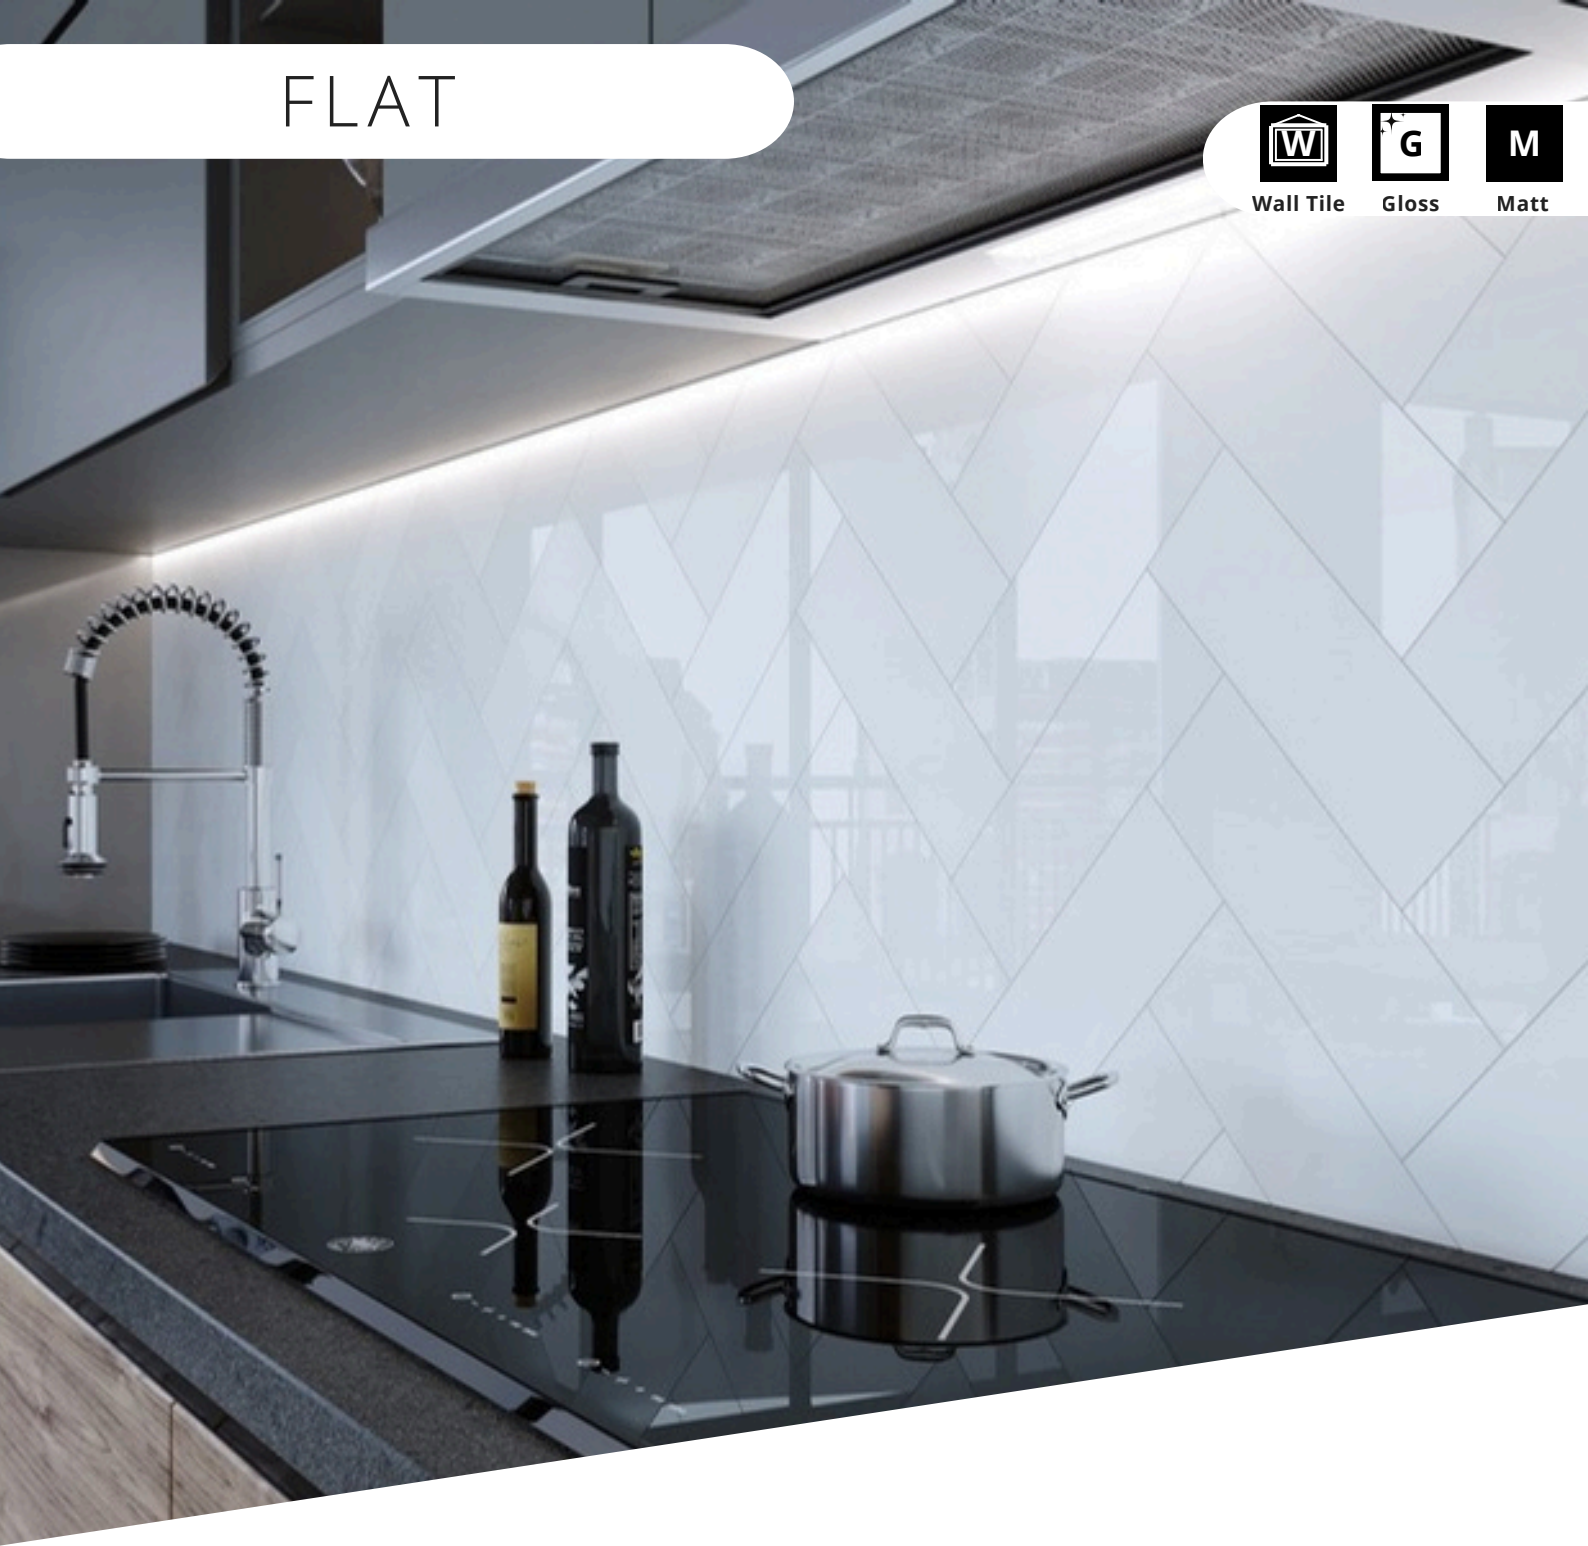

FLAT

Wall Tile

Gloss

Matt

Size 200x100
300x100

Suitability Wall

Finish Matt
Gloss

Body Ceramic

White