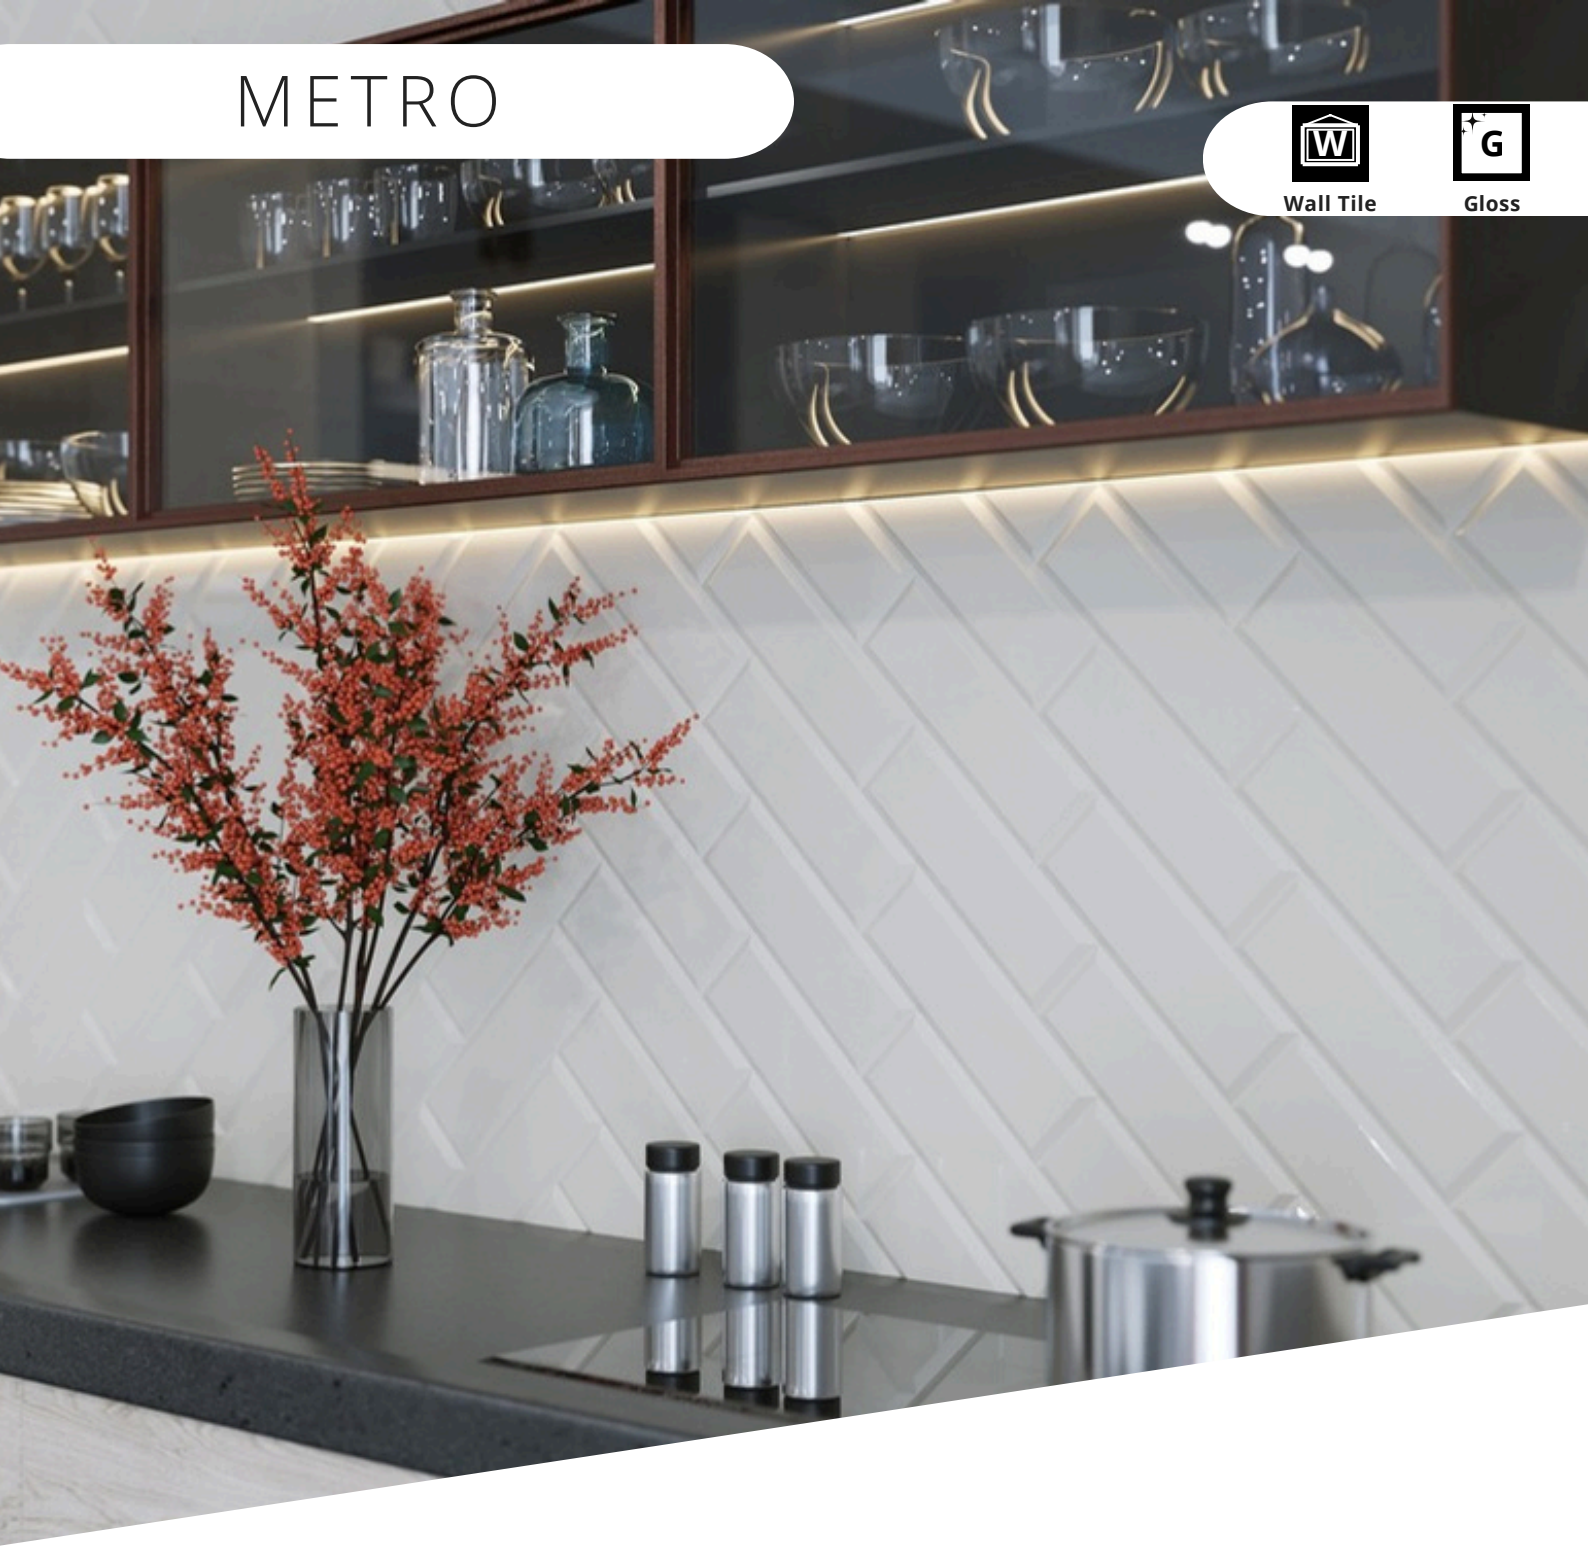

METRO

Wall Tile

Gloss