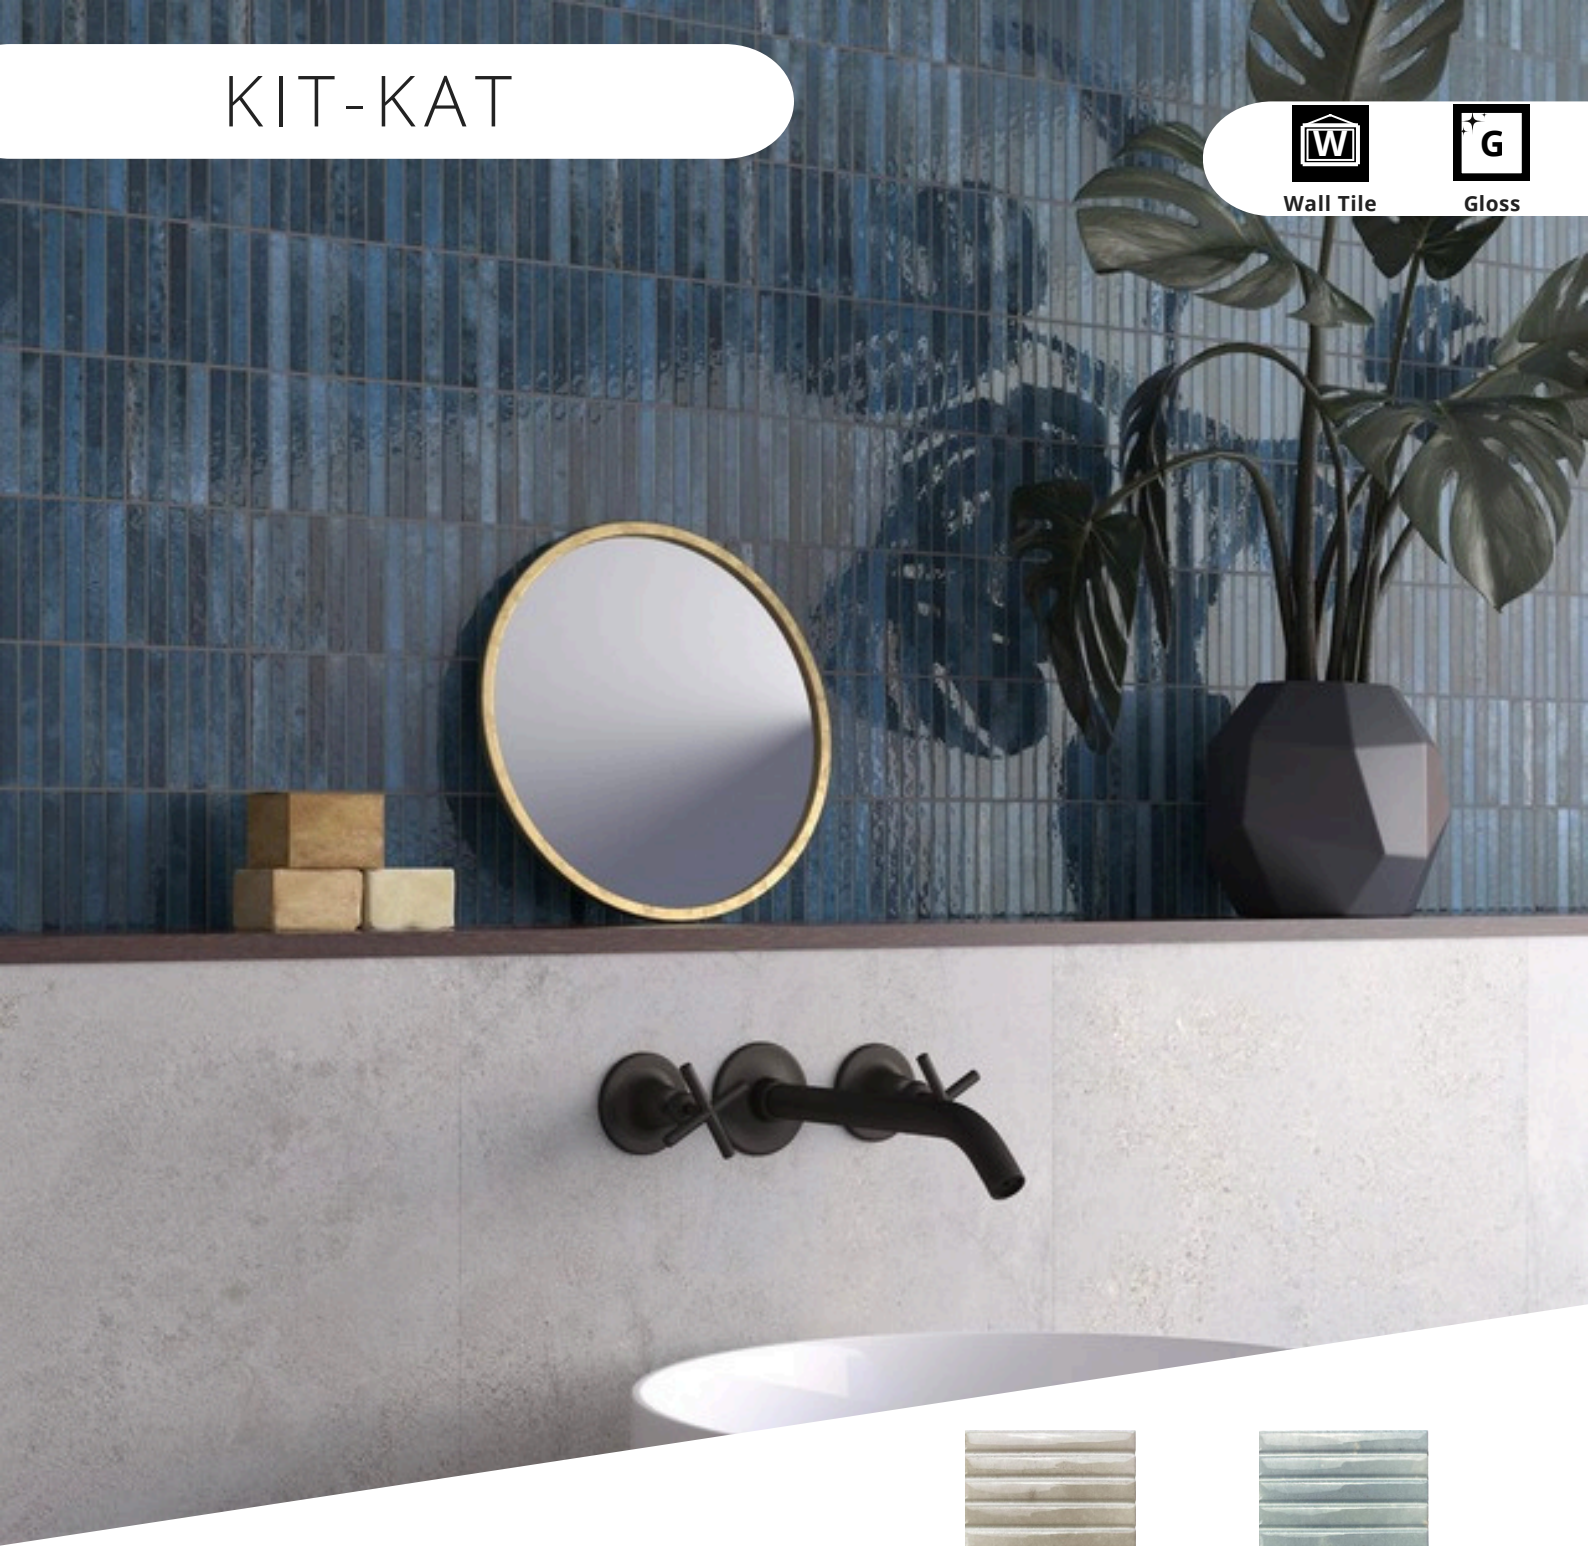

Gloss

Body

Ceramic

Ivory

Talco

KIT-KAT

Wall Tile

Gloss