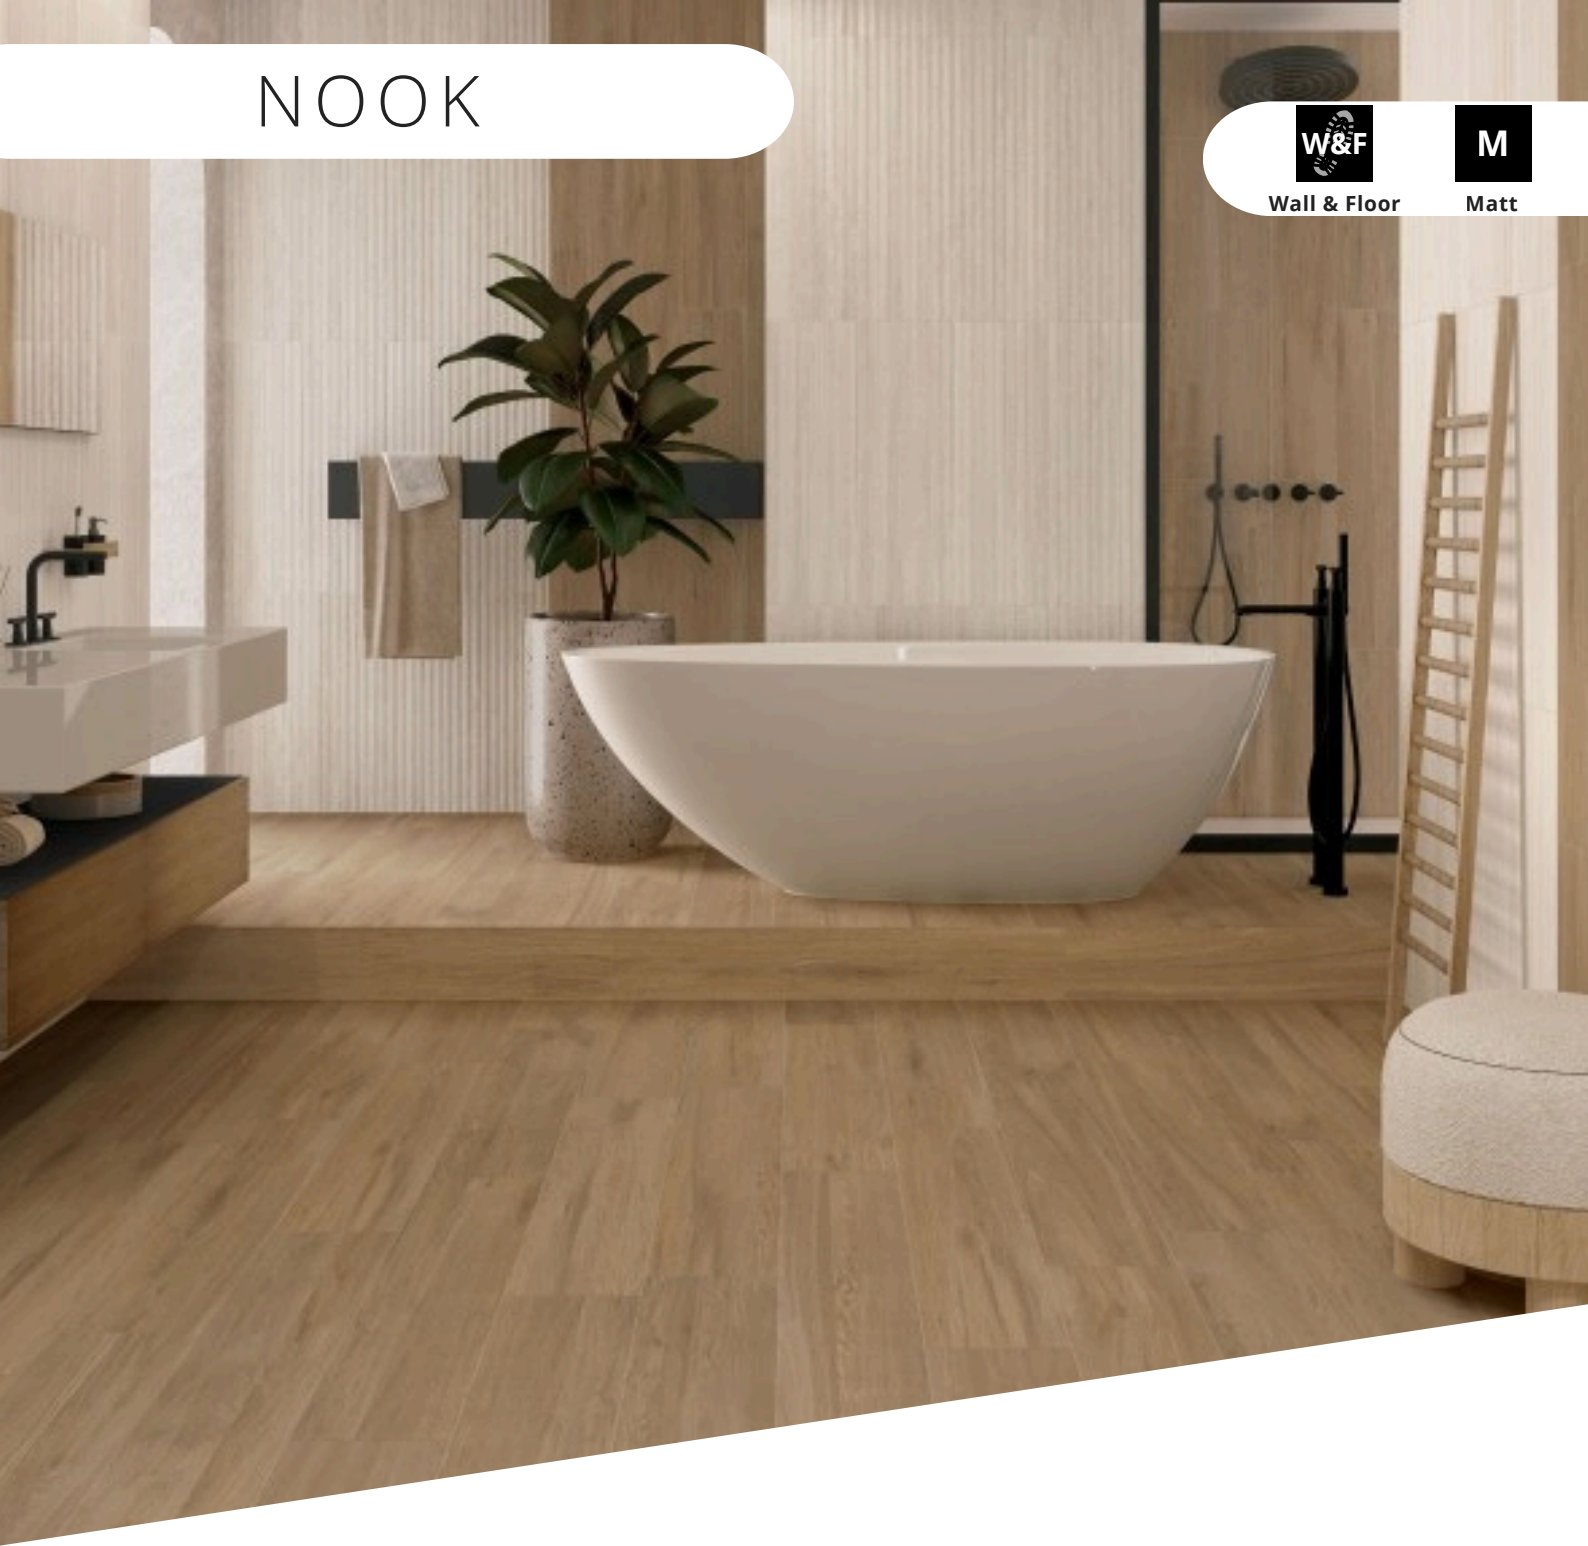

Wall & Floor

**Finish**

Matt

**Body**

Porcelain

Oak

# NOOK

W&F

Wall & Floor

M

Matt

**Size**

1200x233

Natural

**Suitability**

Wall & Floor

**Finish**

Matt

Roble

**Body**

Porcelain