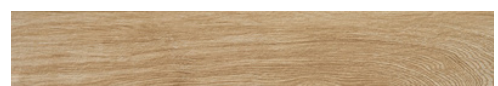

MICHIGAN

Wall & Floor

M

Matt

Size

600x100

Nut

Suitability

Wall & Floor

Finish

Matt

Body

Porcelain

Oak