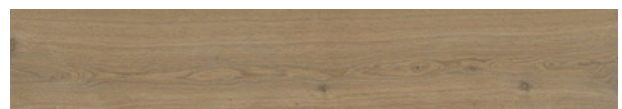

# IRATI

Wall & Floor

M

Matt

**Size**

1200x200

Haya

**Suitability**