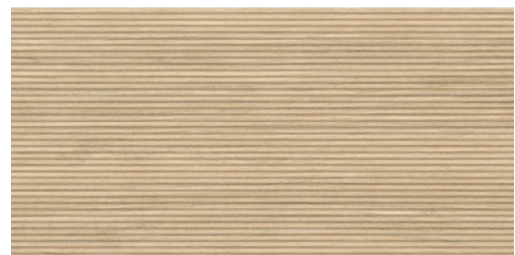

# ELBA

Wall Tile

M

Matt

<b>Size</b>	1200x600
<b>Suitability</b>	Wall
<b>Finish</b>	Matt
<b>Body</b>	Porcelain

Maple