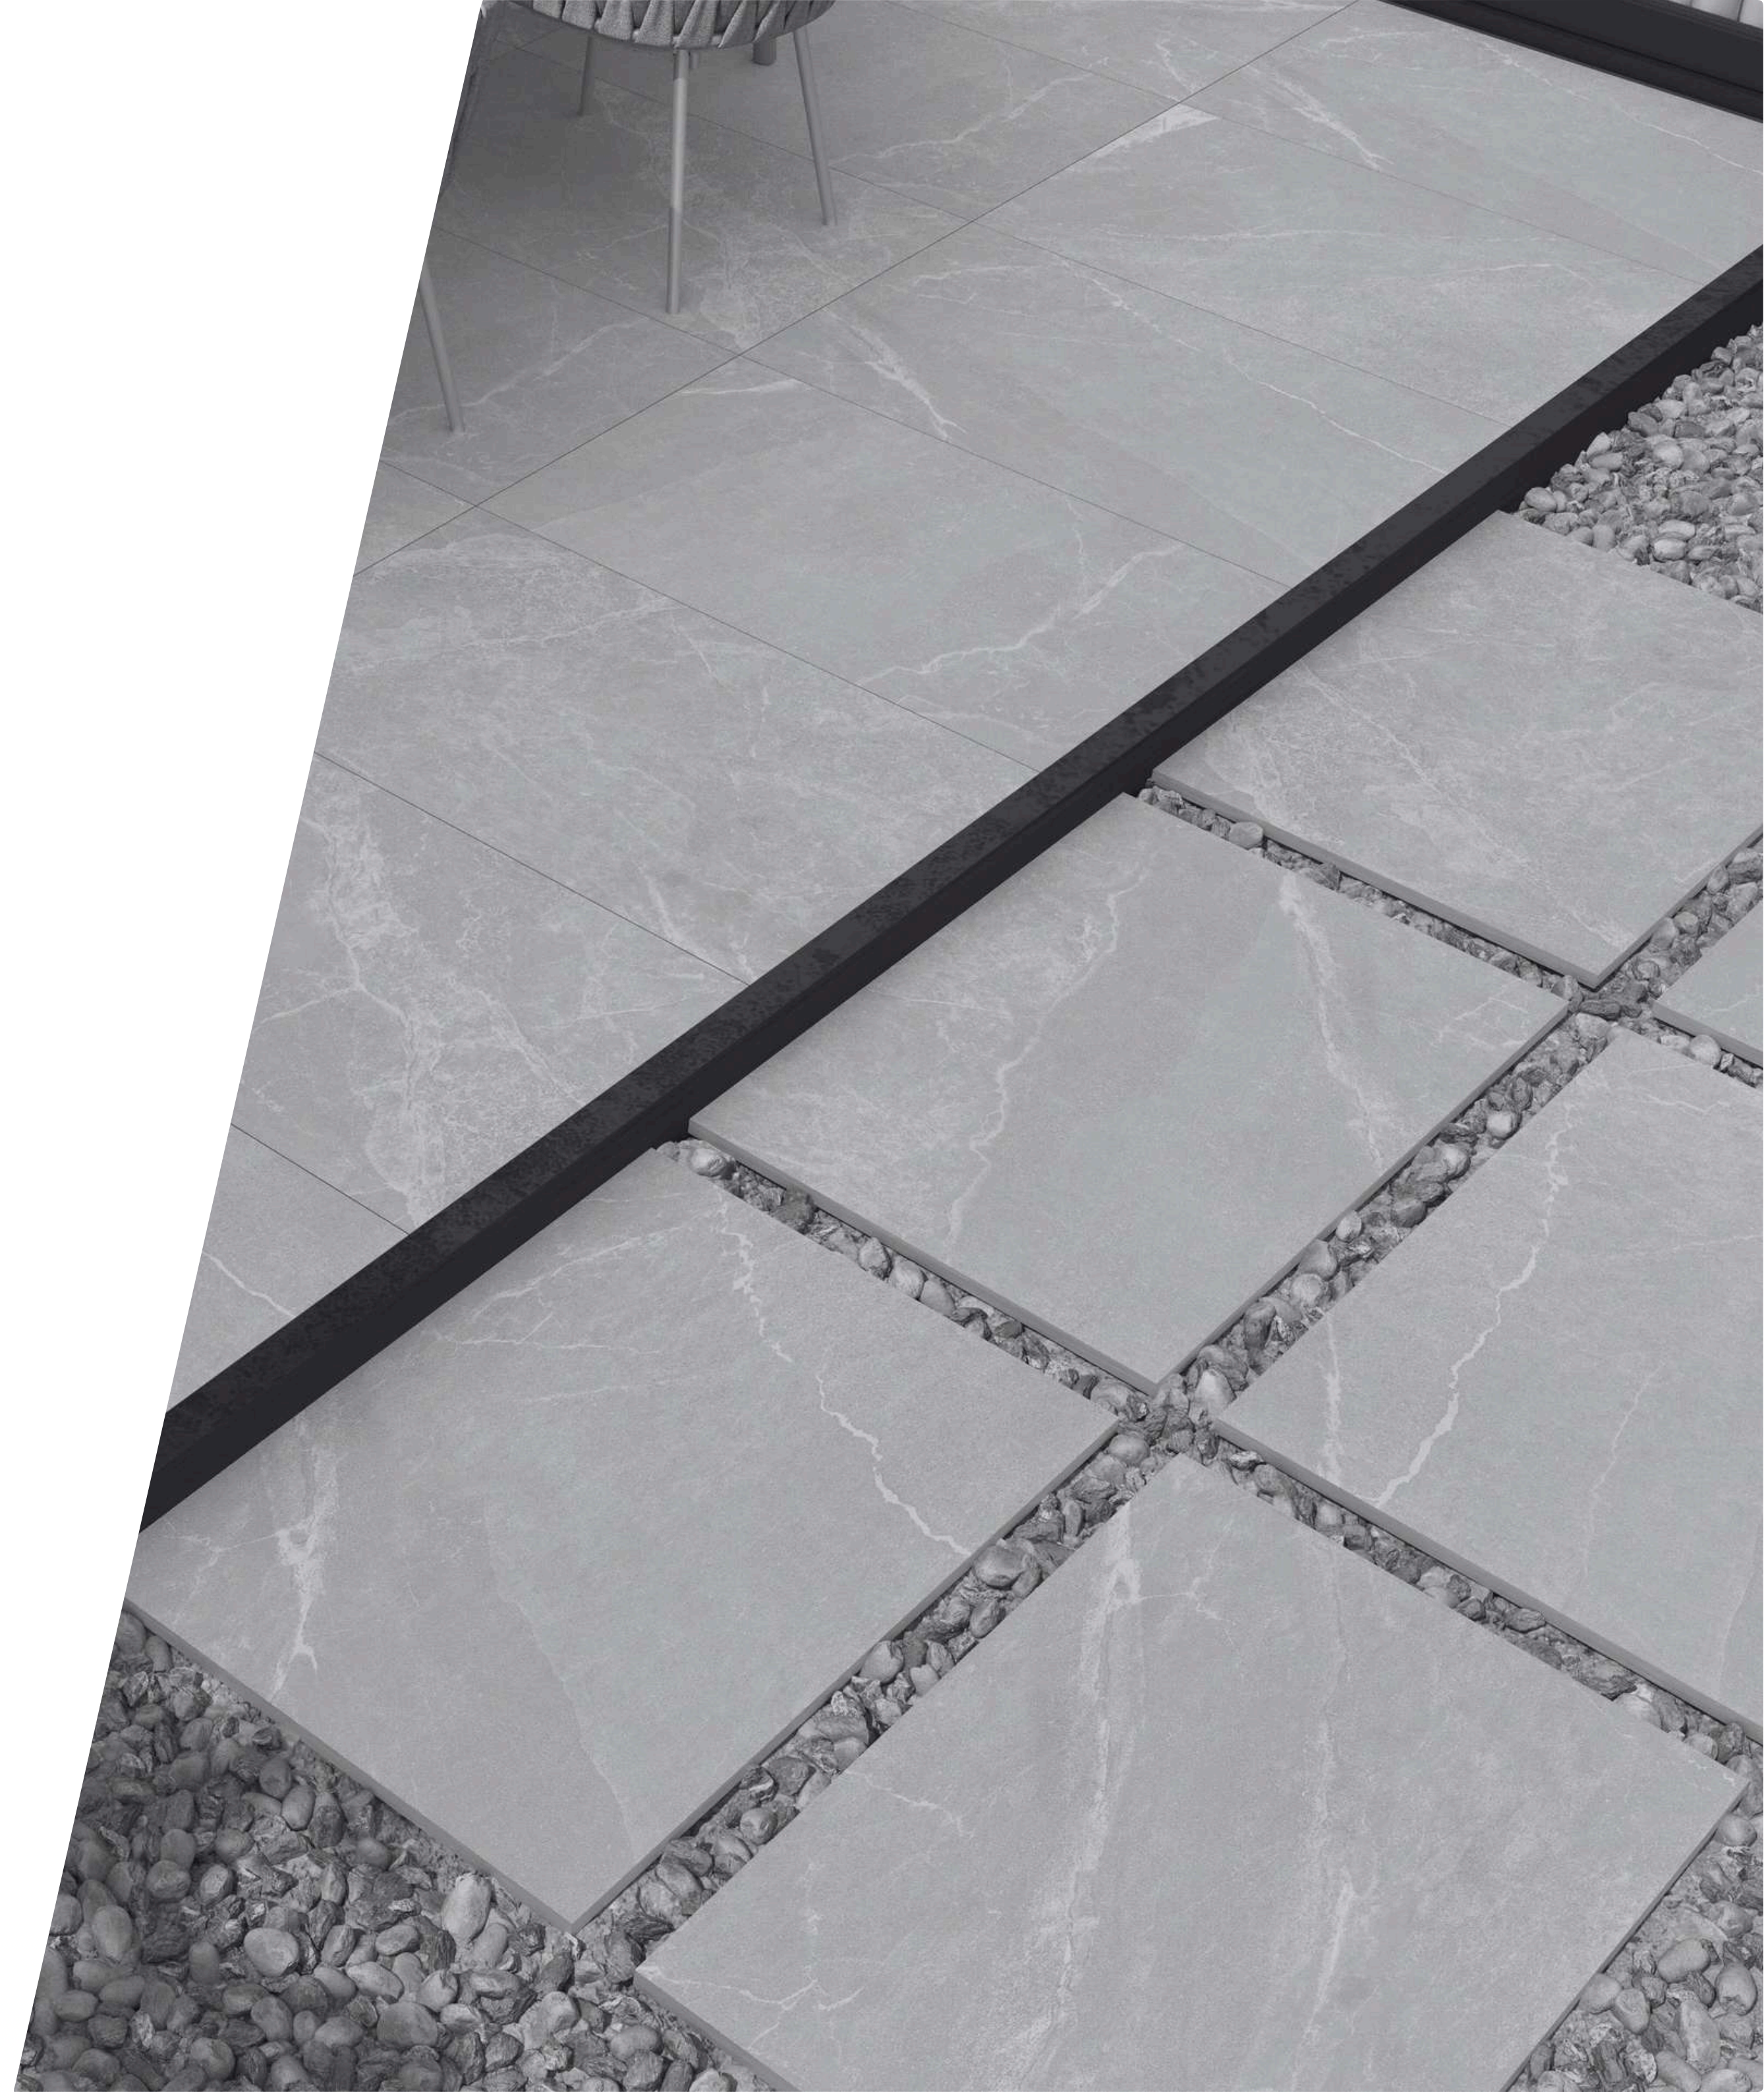

Size	900x600
Thickness	20mm
Anti-Slip Value	R11
Surface Abrasion	-
Frost Resistance	Yes