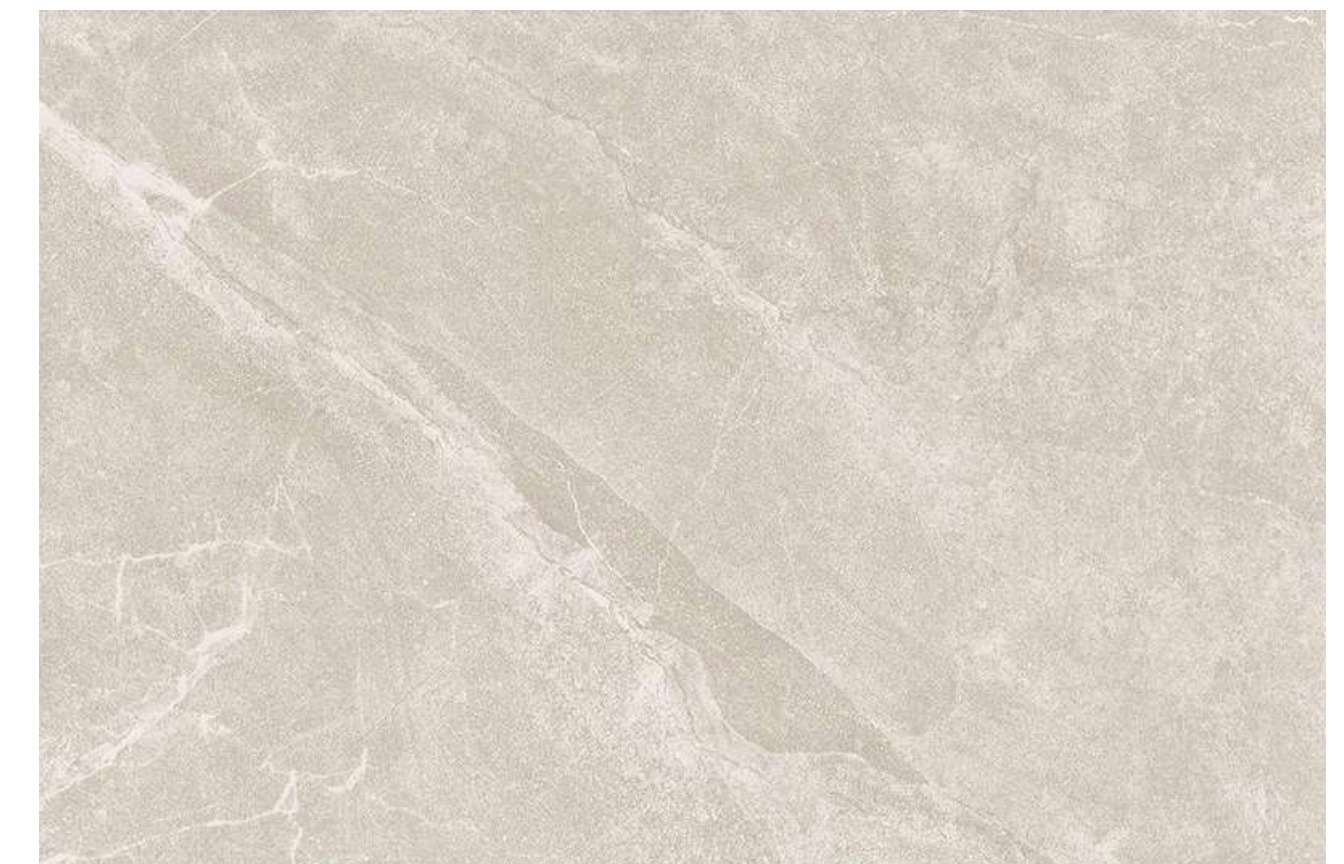

Roca White

Size	900x600
Thickness	20mm
Anti-Slip Value	R11
Surface Abrasion	-
Frost Resistance	Yes