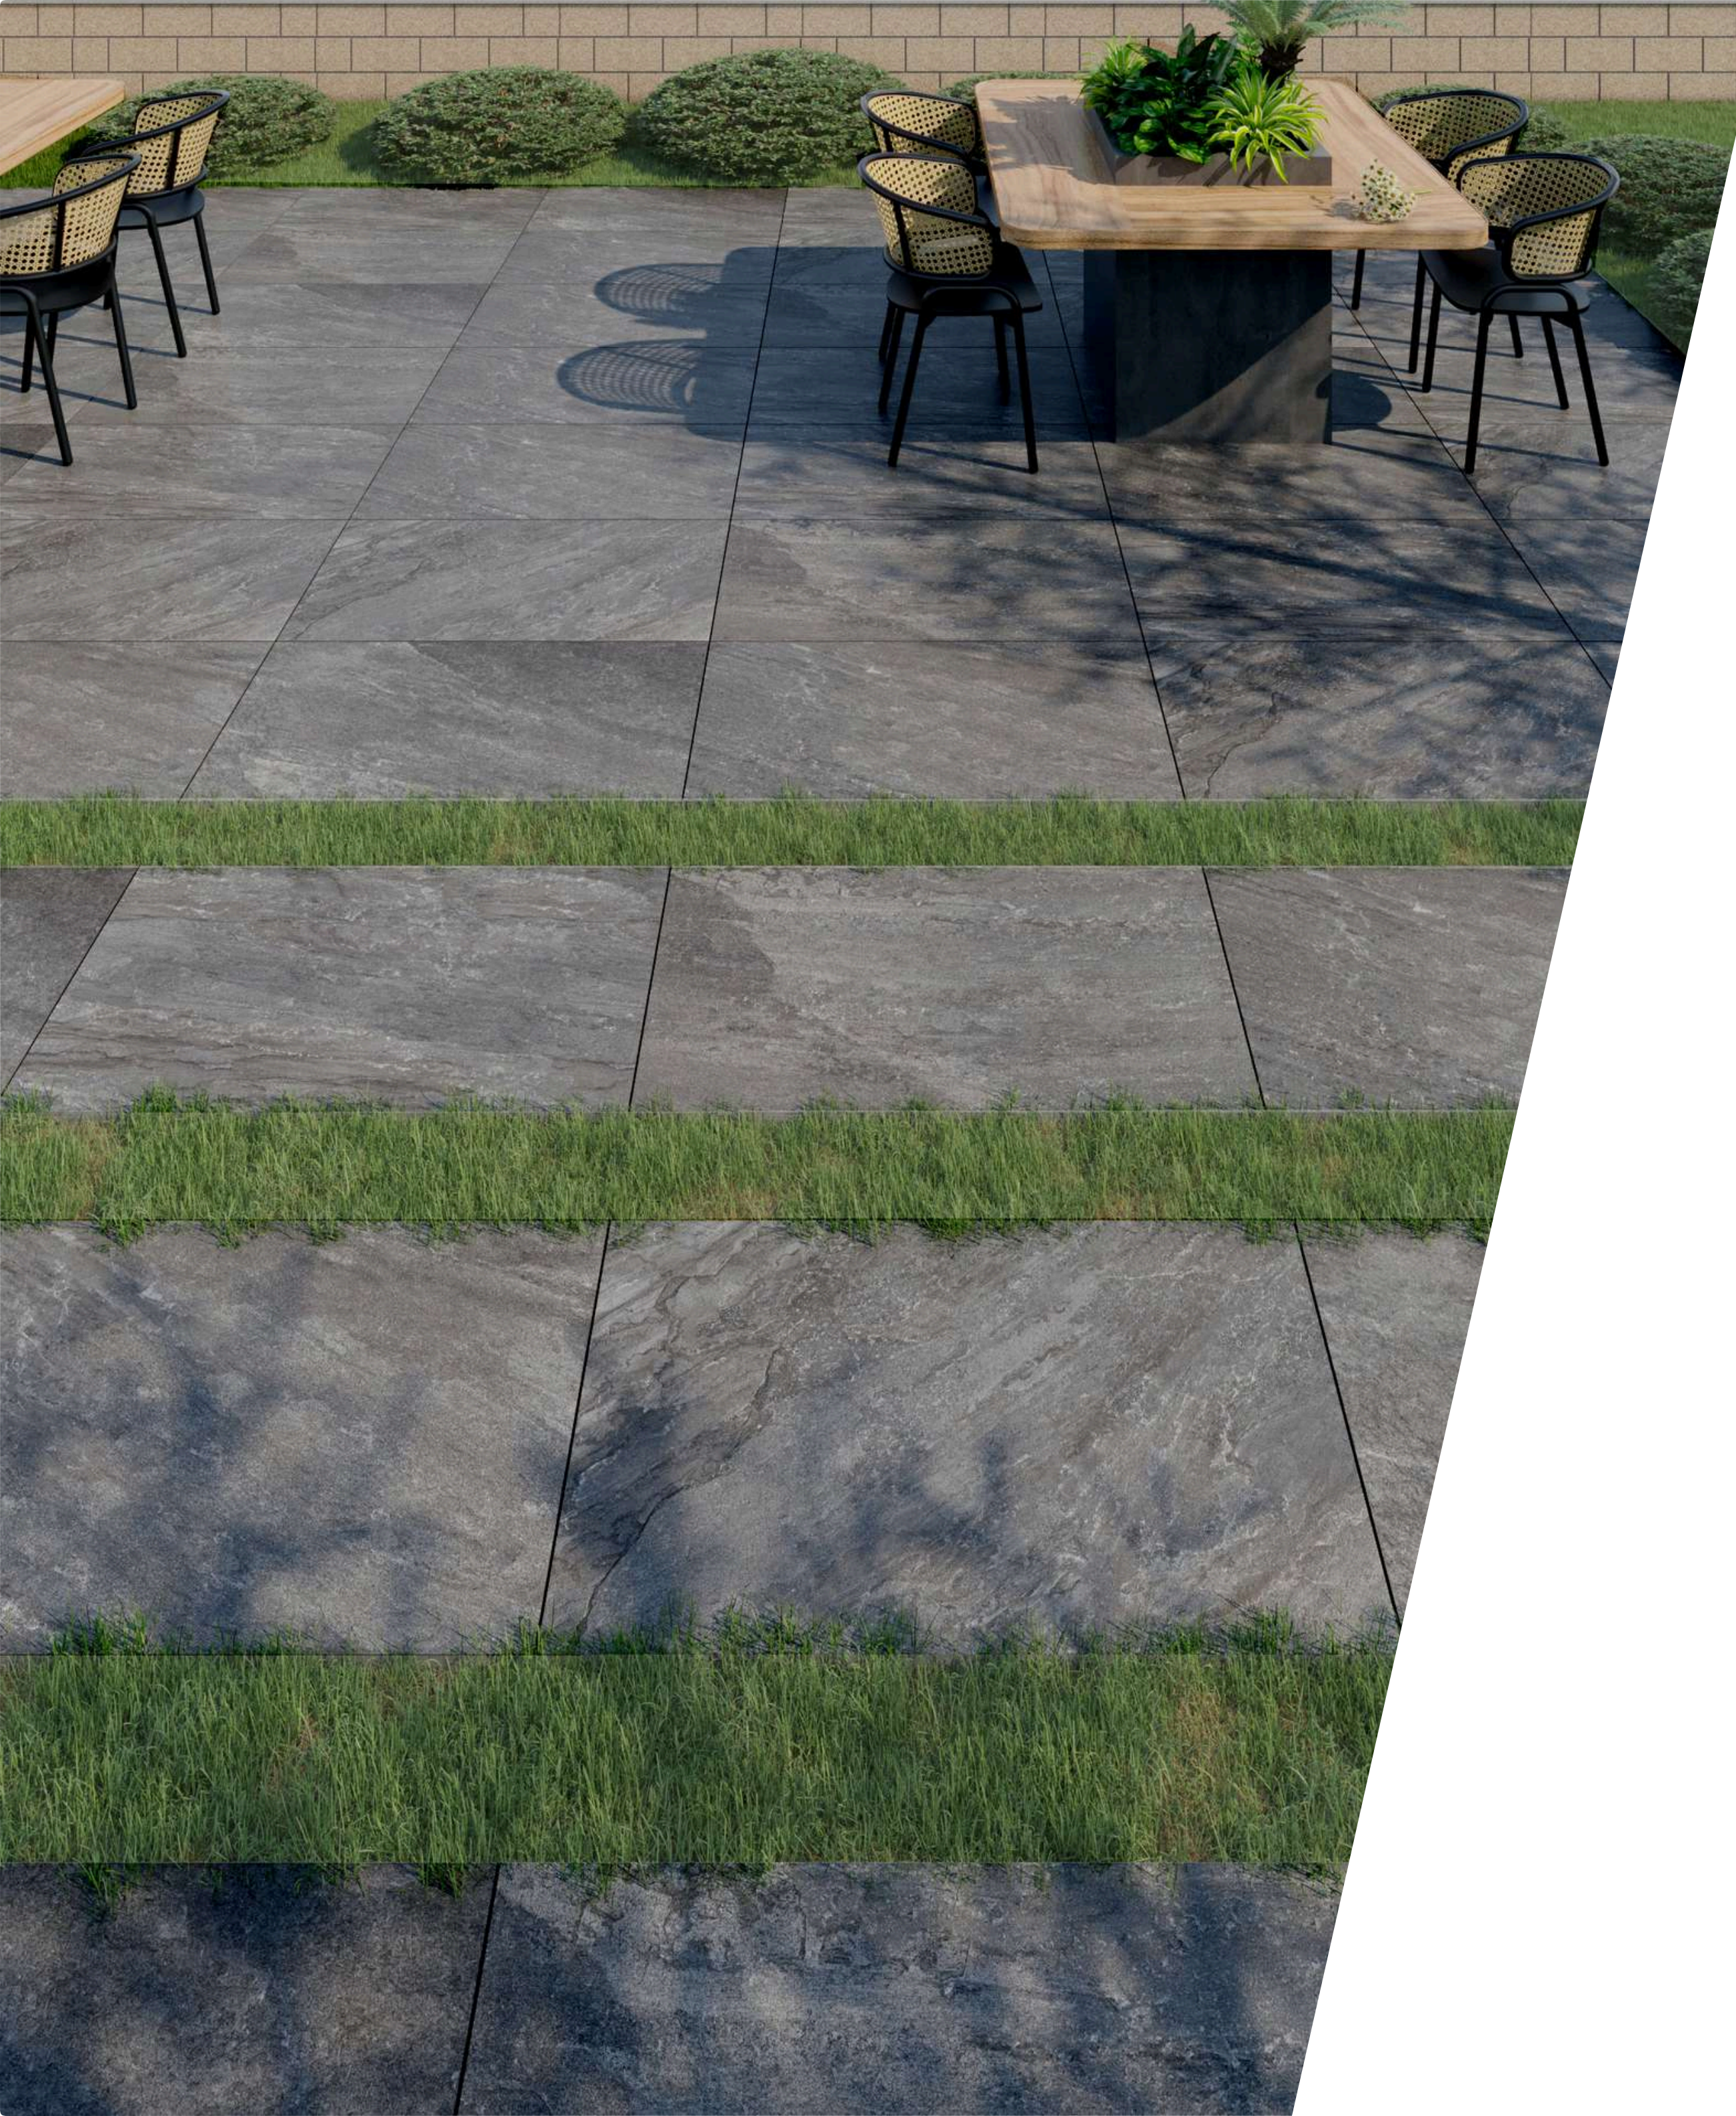

Rasa Nero

Size	900x600
Thickness	20mm
Anti-Slip Value	R11
Surface Abrasion	PEI IV
Frost Resistance	Yes