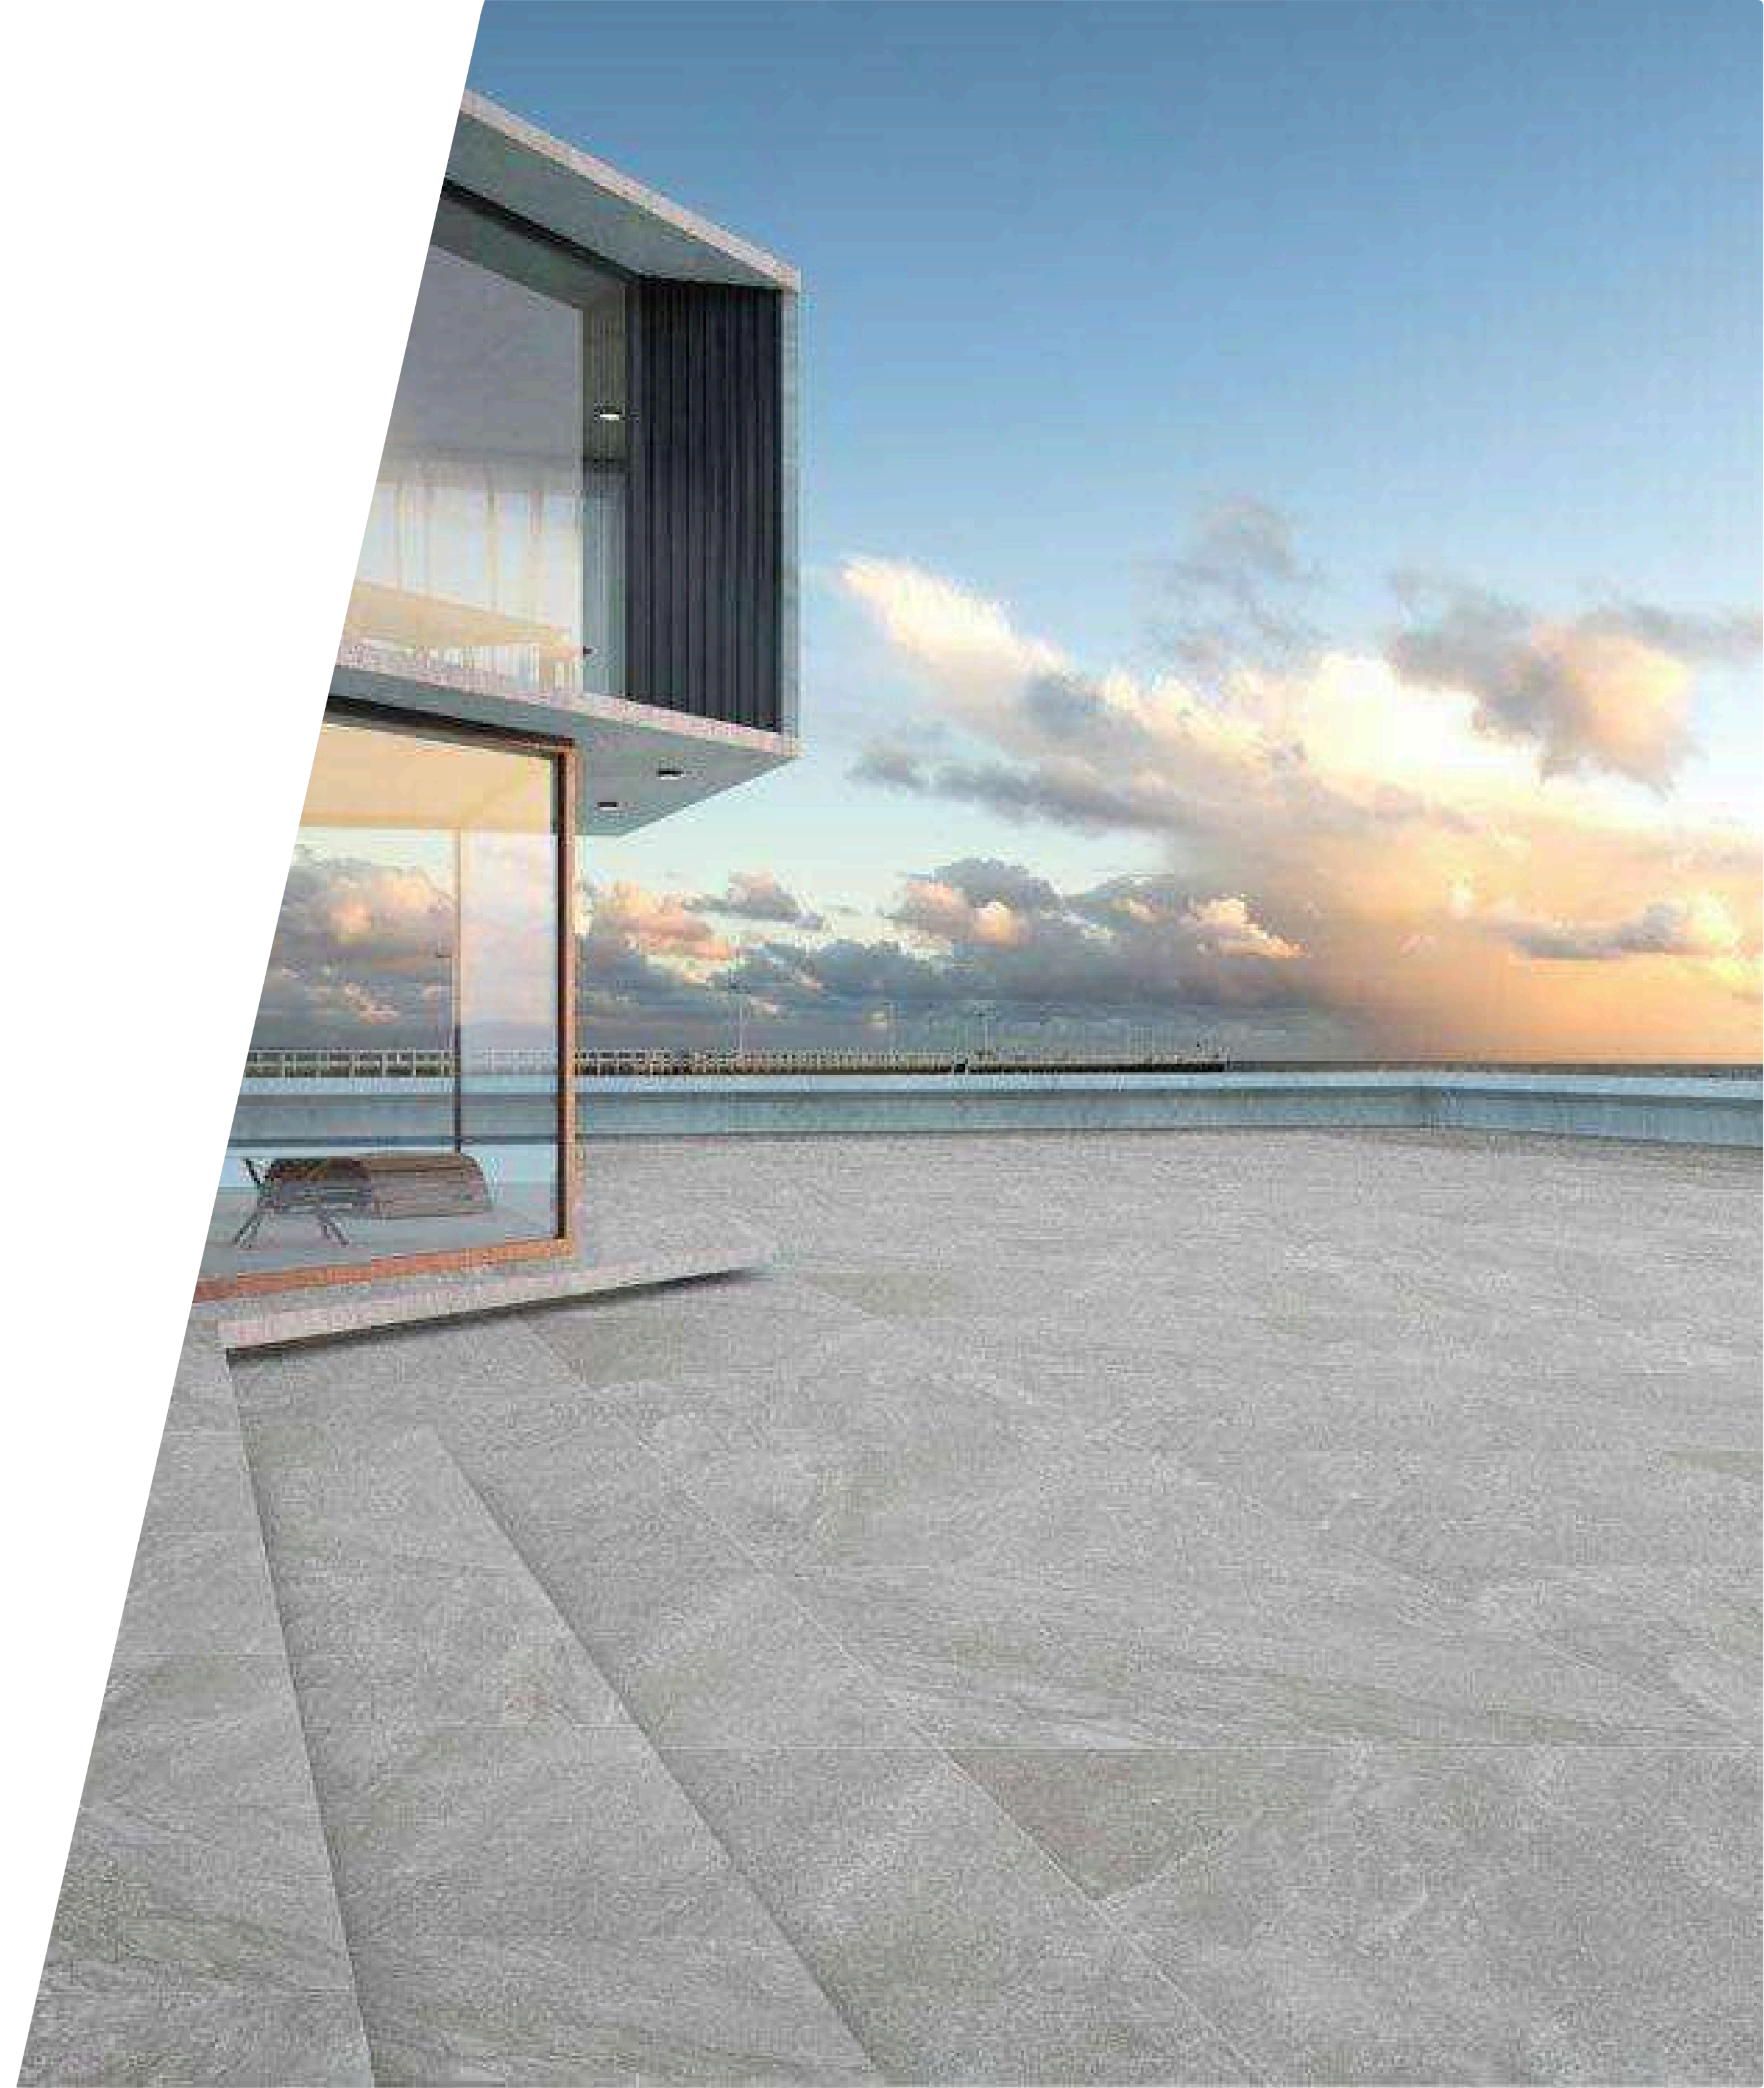

Size	900x600
Thickness	20mm
Anti-Slip Value	R11
Surface Abrasion	PEI III
Frost Resistance	Yes