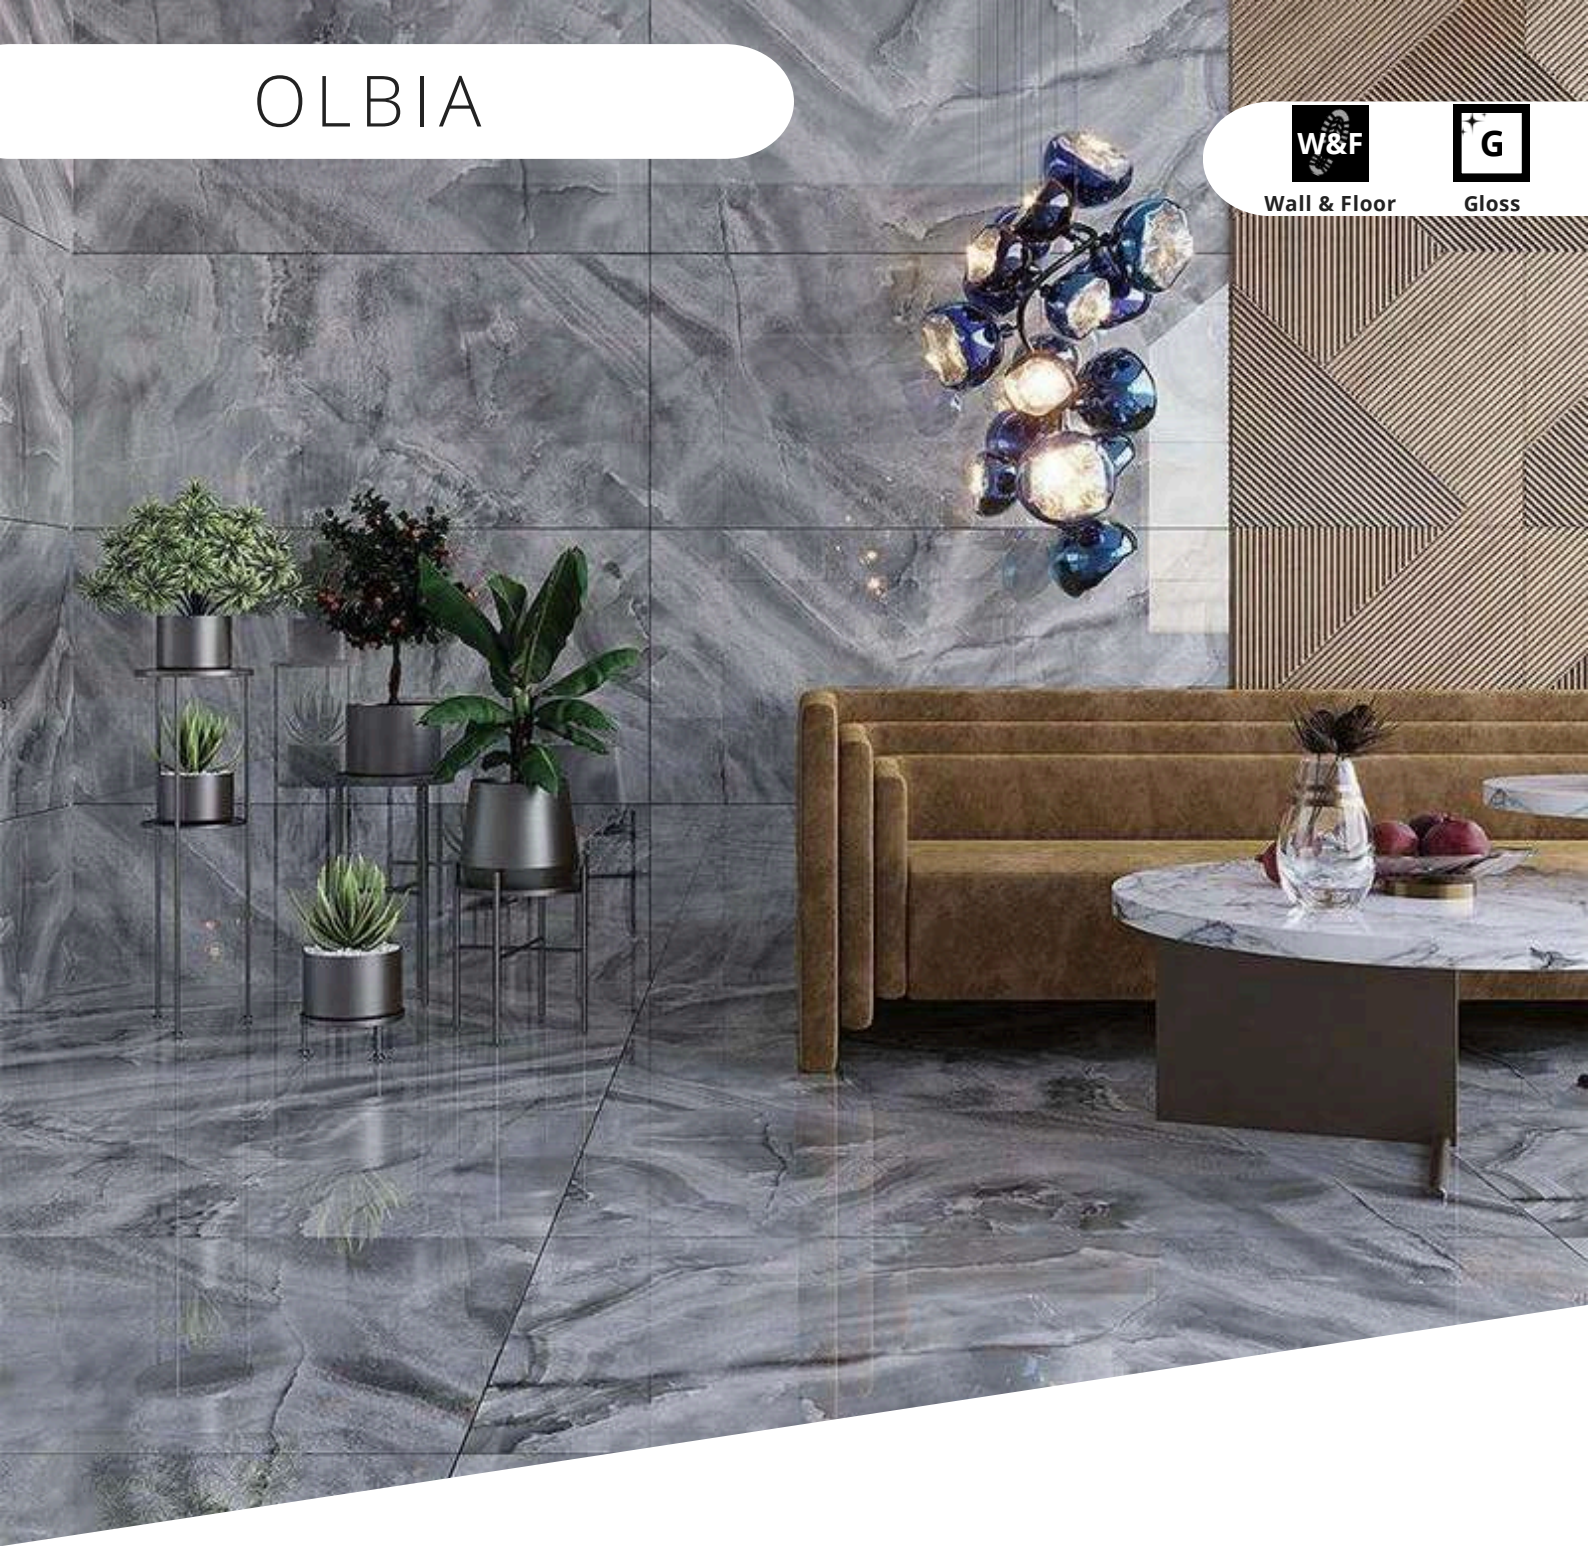

Dark Greige

OLBIA

Wall & Floor

Gloss

Size	1200x600
Suitability	Wall & Floor
Finish	Gloss
Body	Porcelain

Grey

OTTO

Wall & Floor