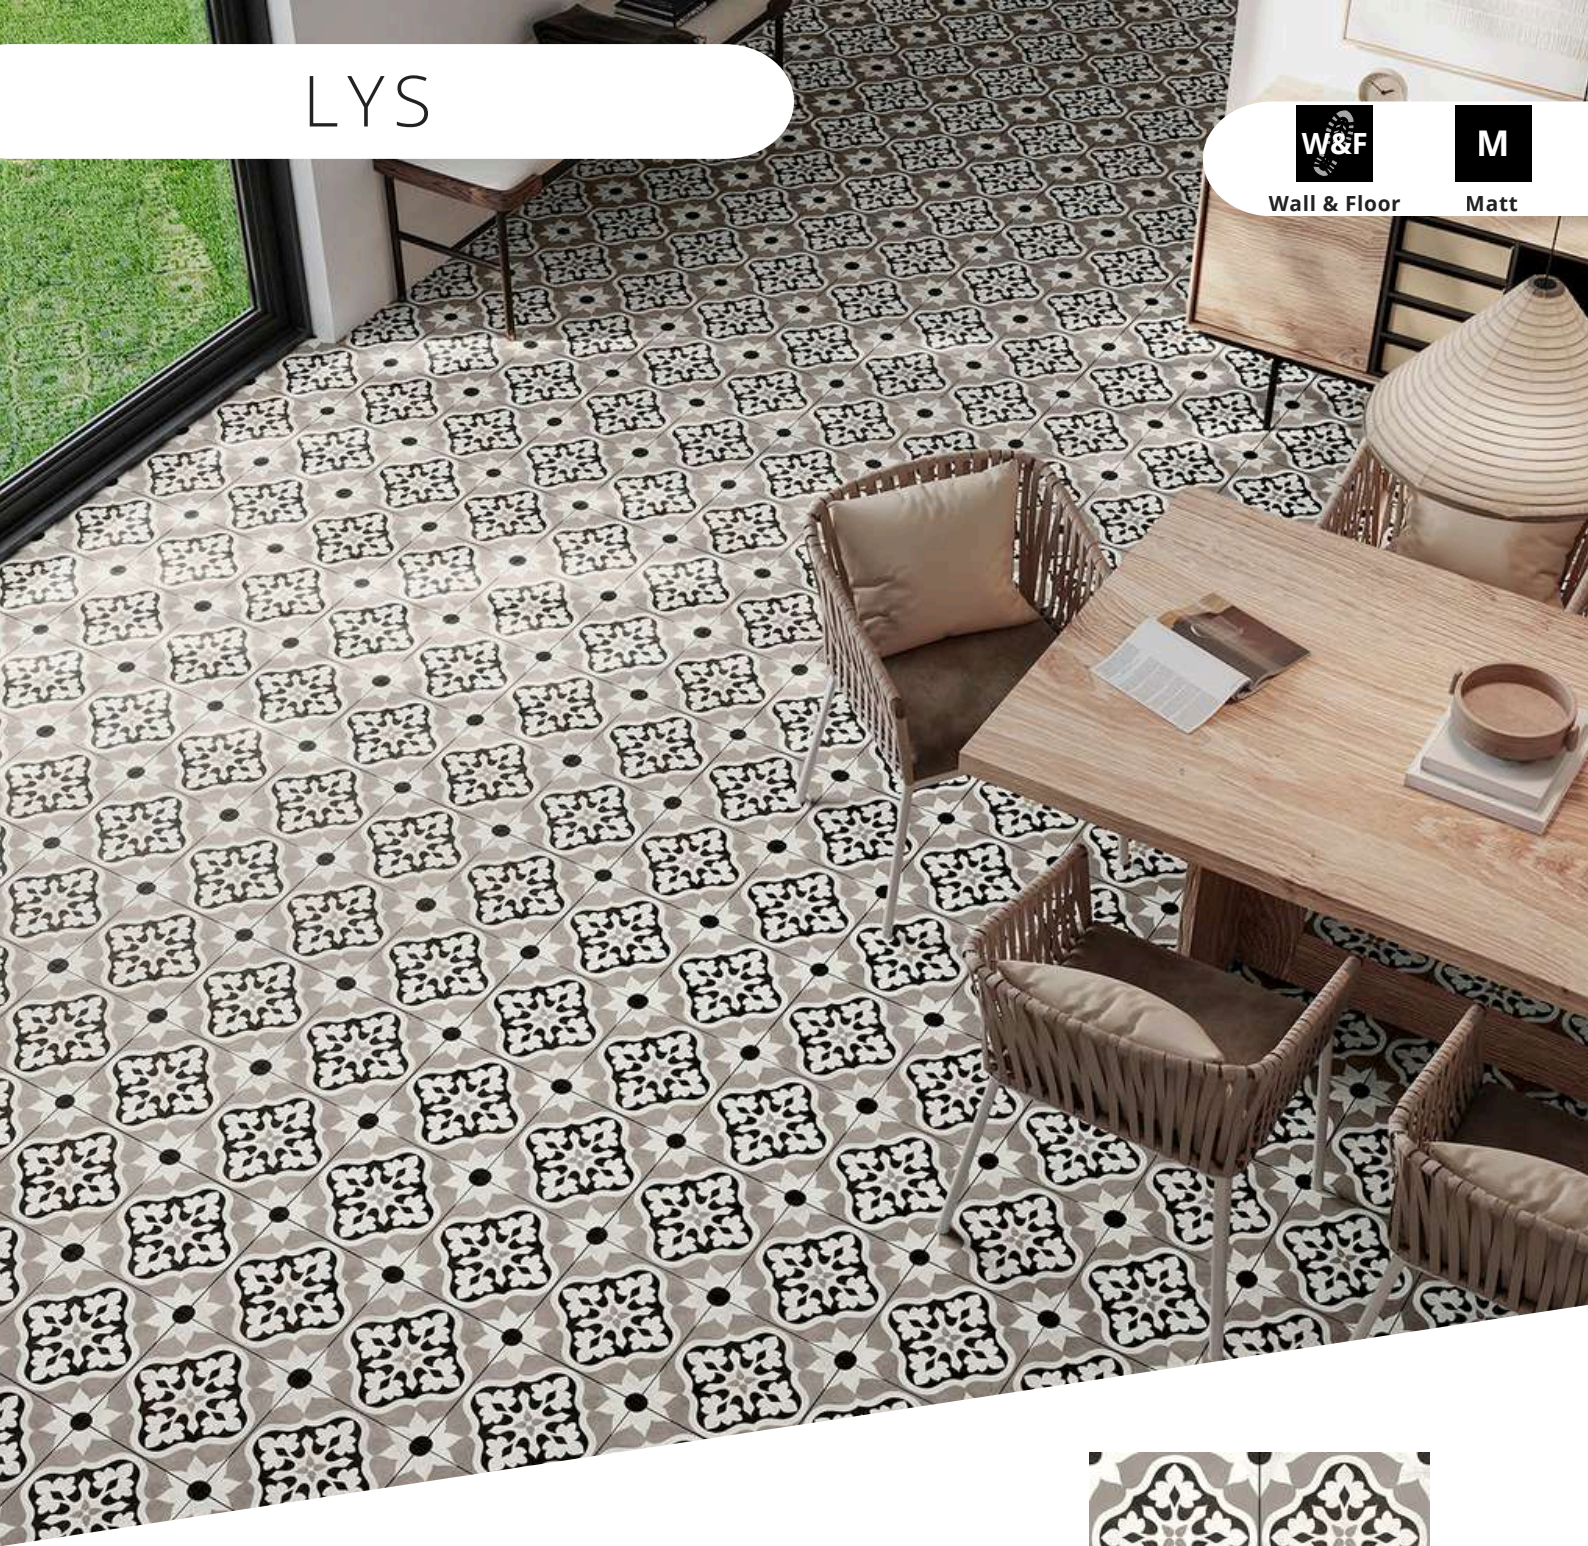

Size

450x450

Suitability

Wall & Floor

Finish

Matt

Body

Porcelain