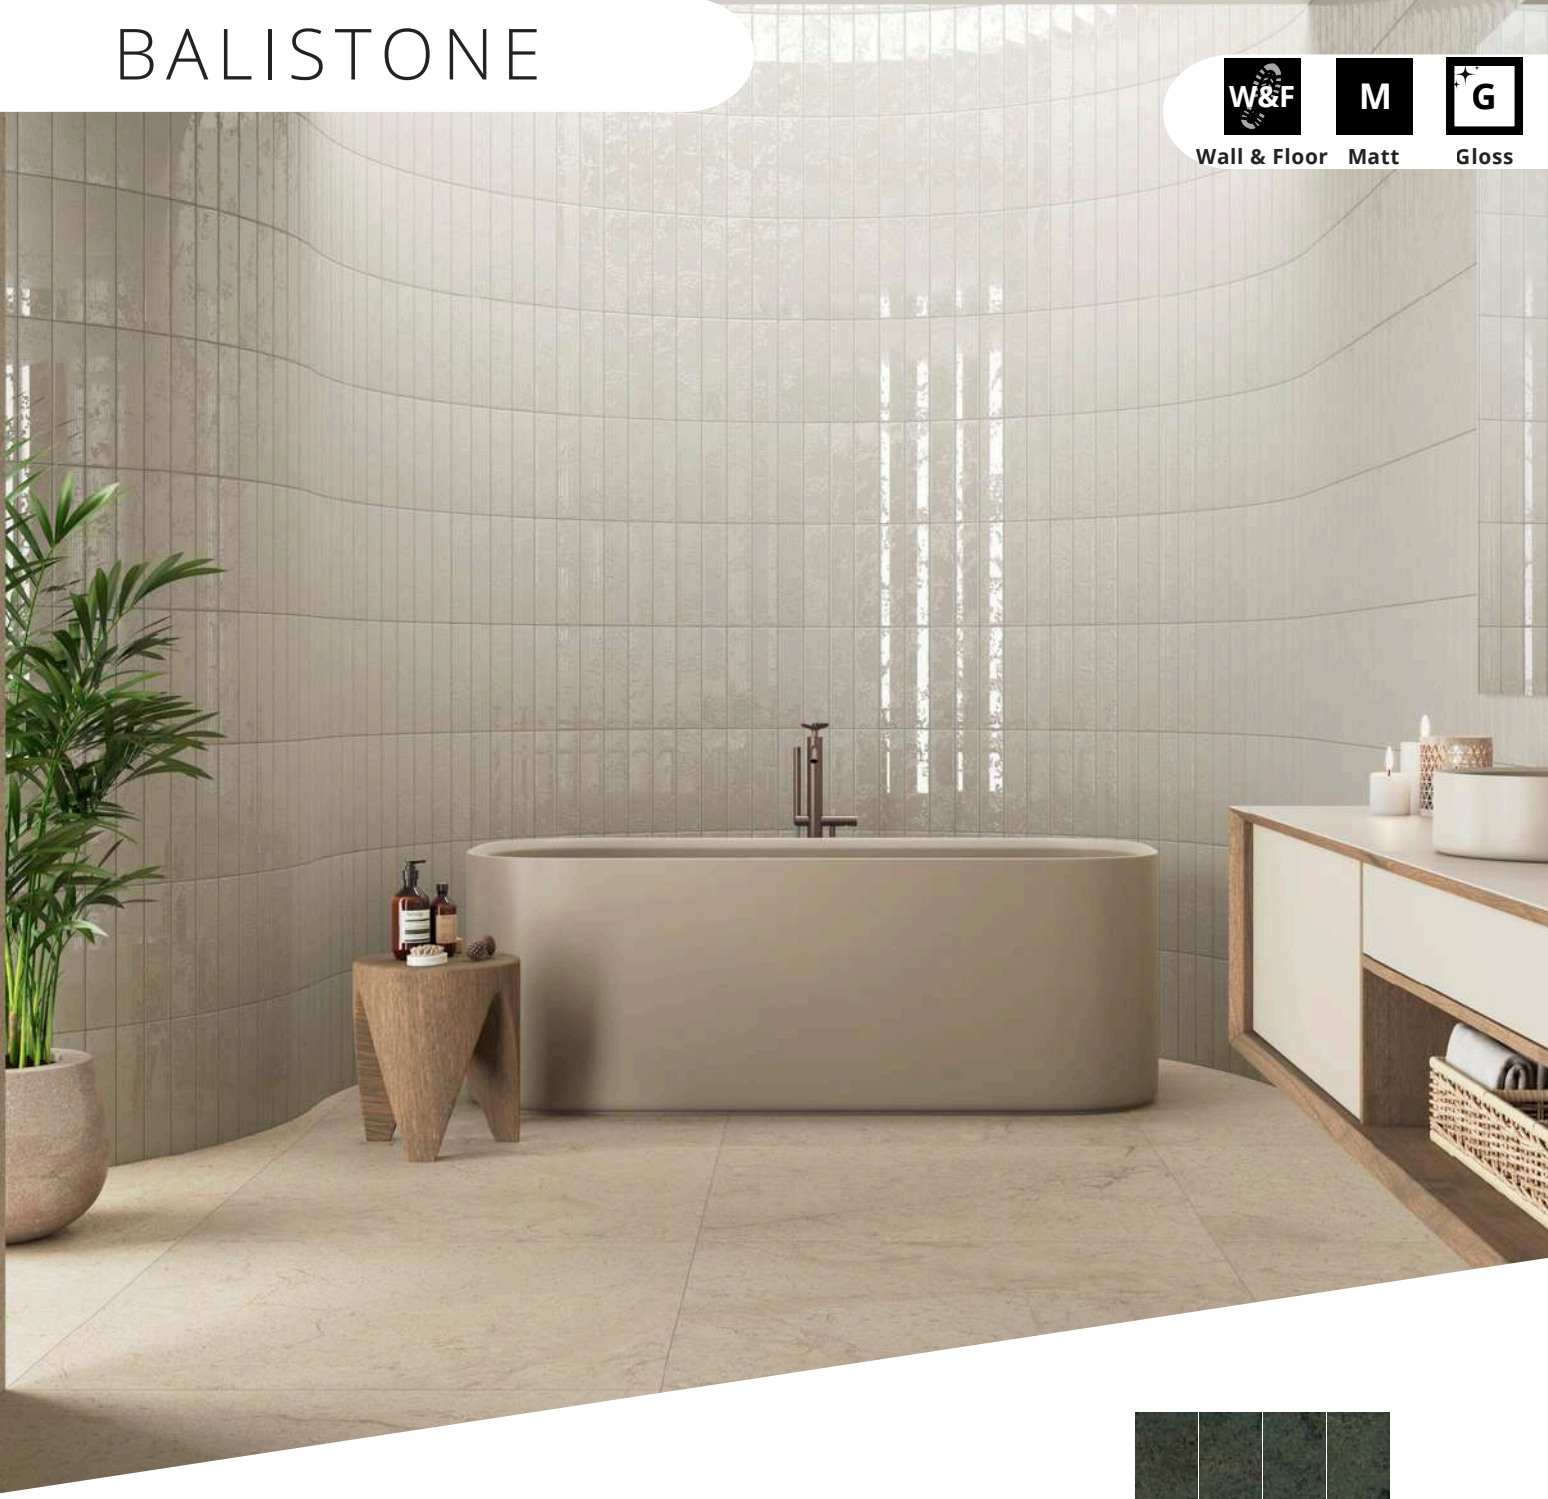

BALISTONE

Wall & Floor Matt Gloss

Size

280x70

White

Seagreen

Suitability

Wall