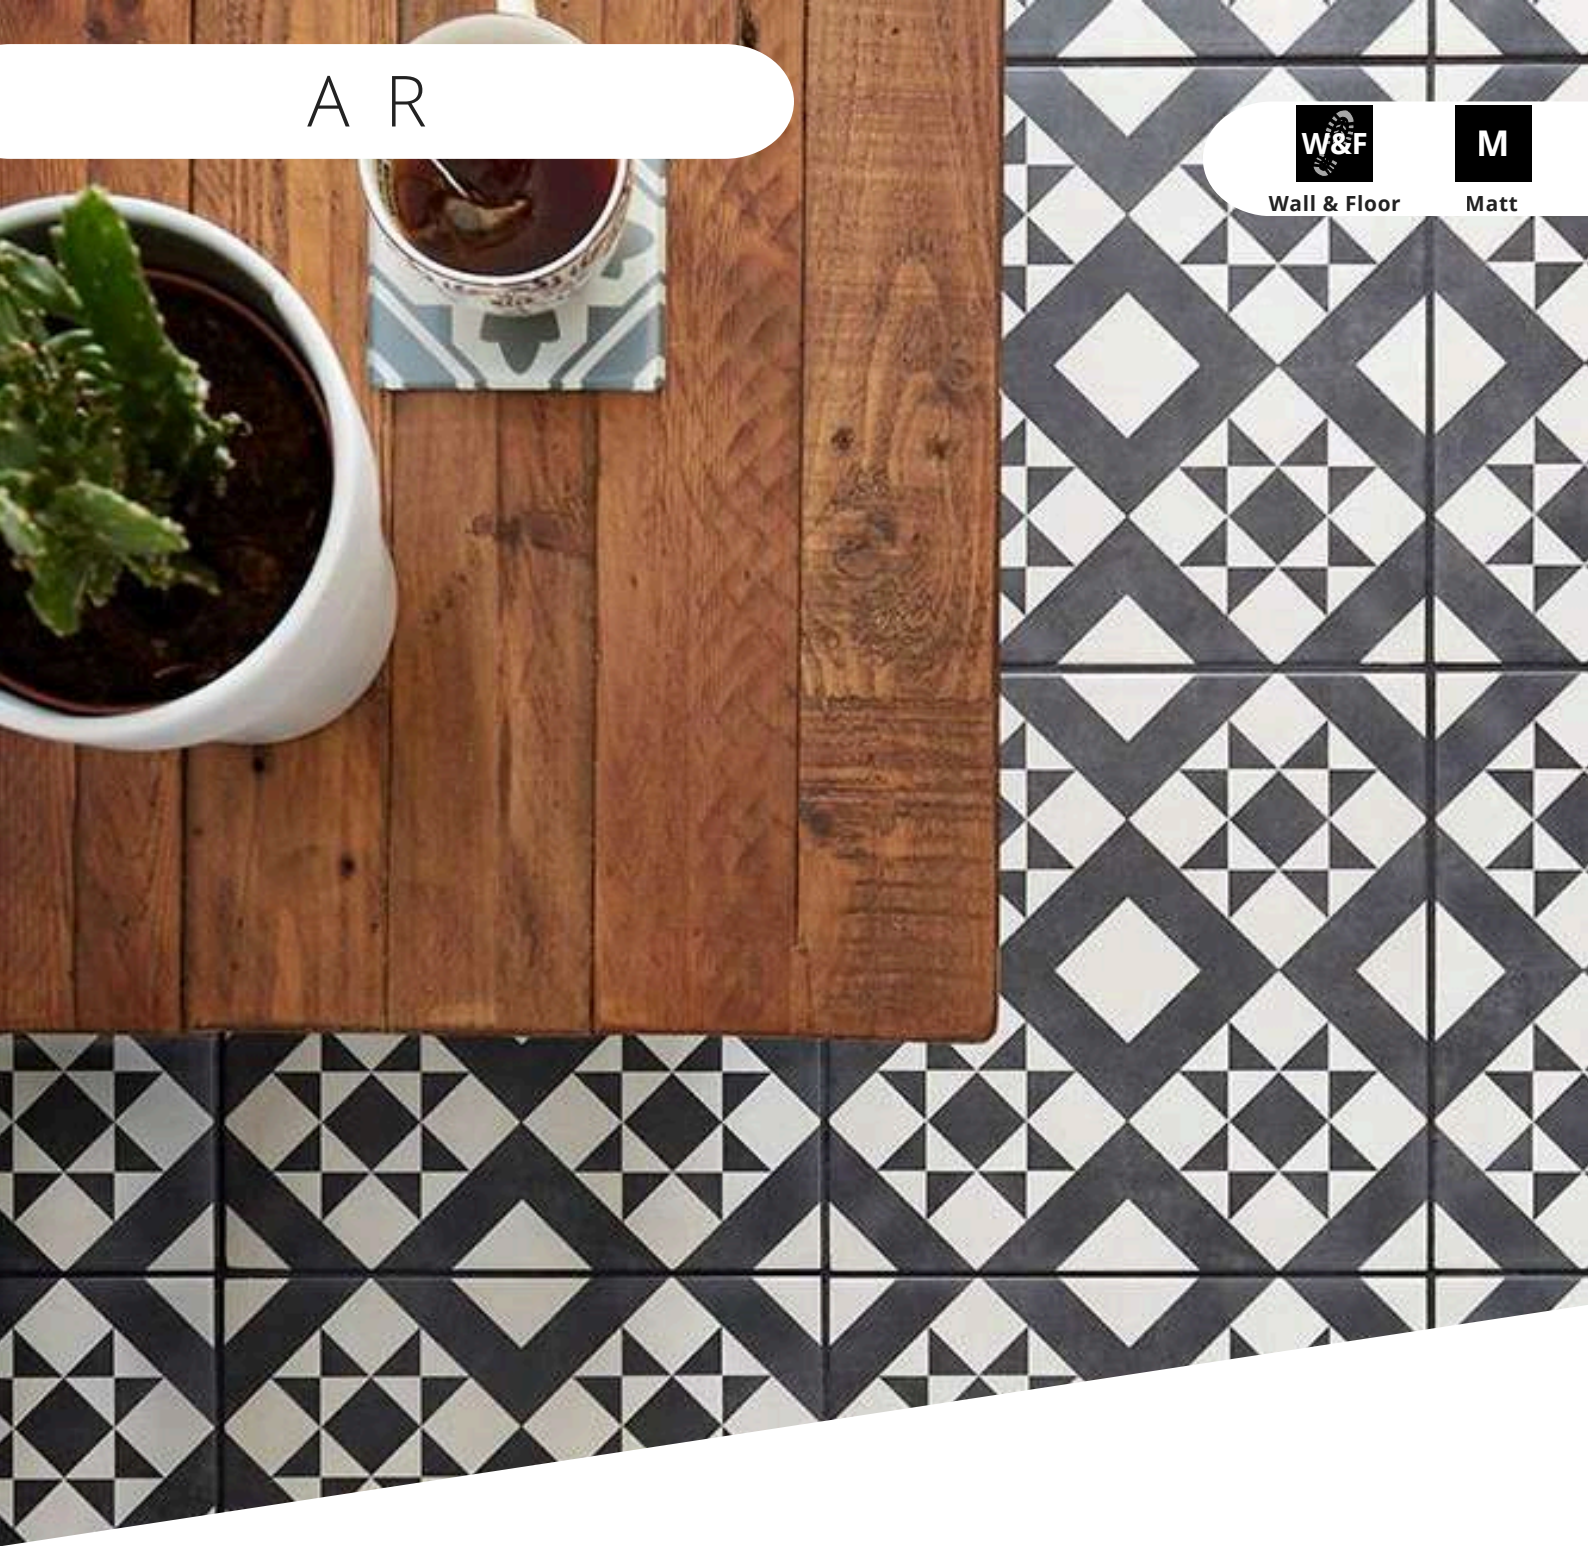

Matt

FEATURE
FLOORS

A R

Wall & Floor

M

Matt

Size 330x330

Suitability Wall & Floor