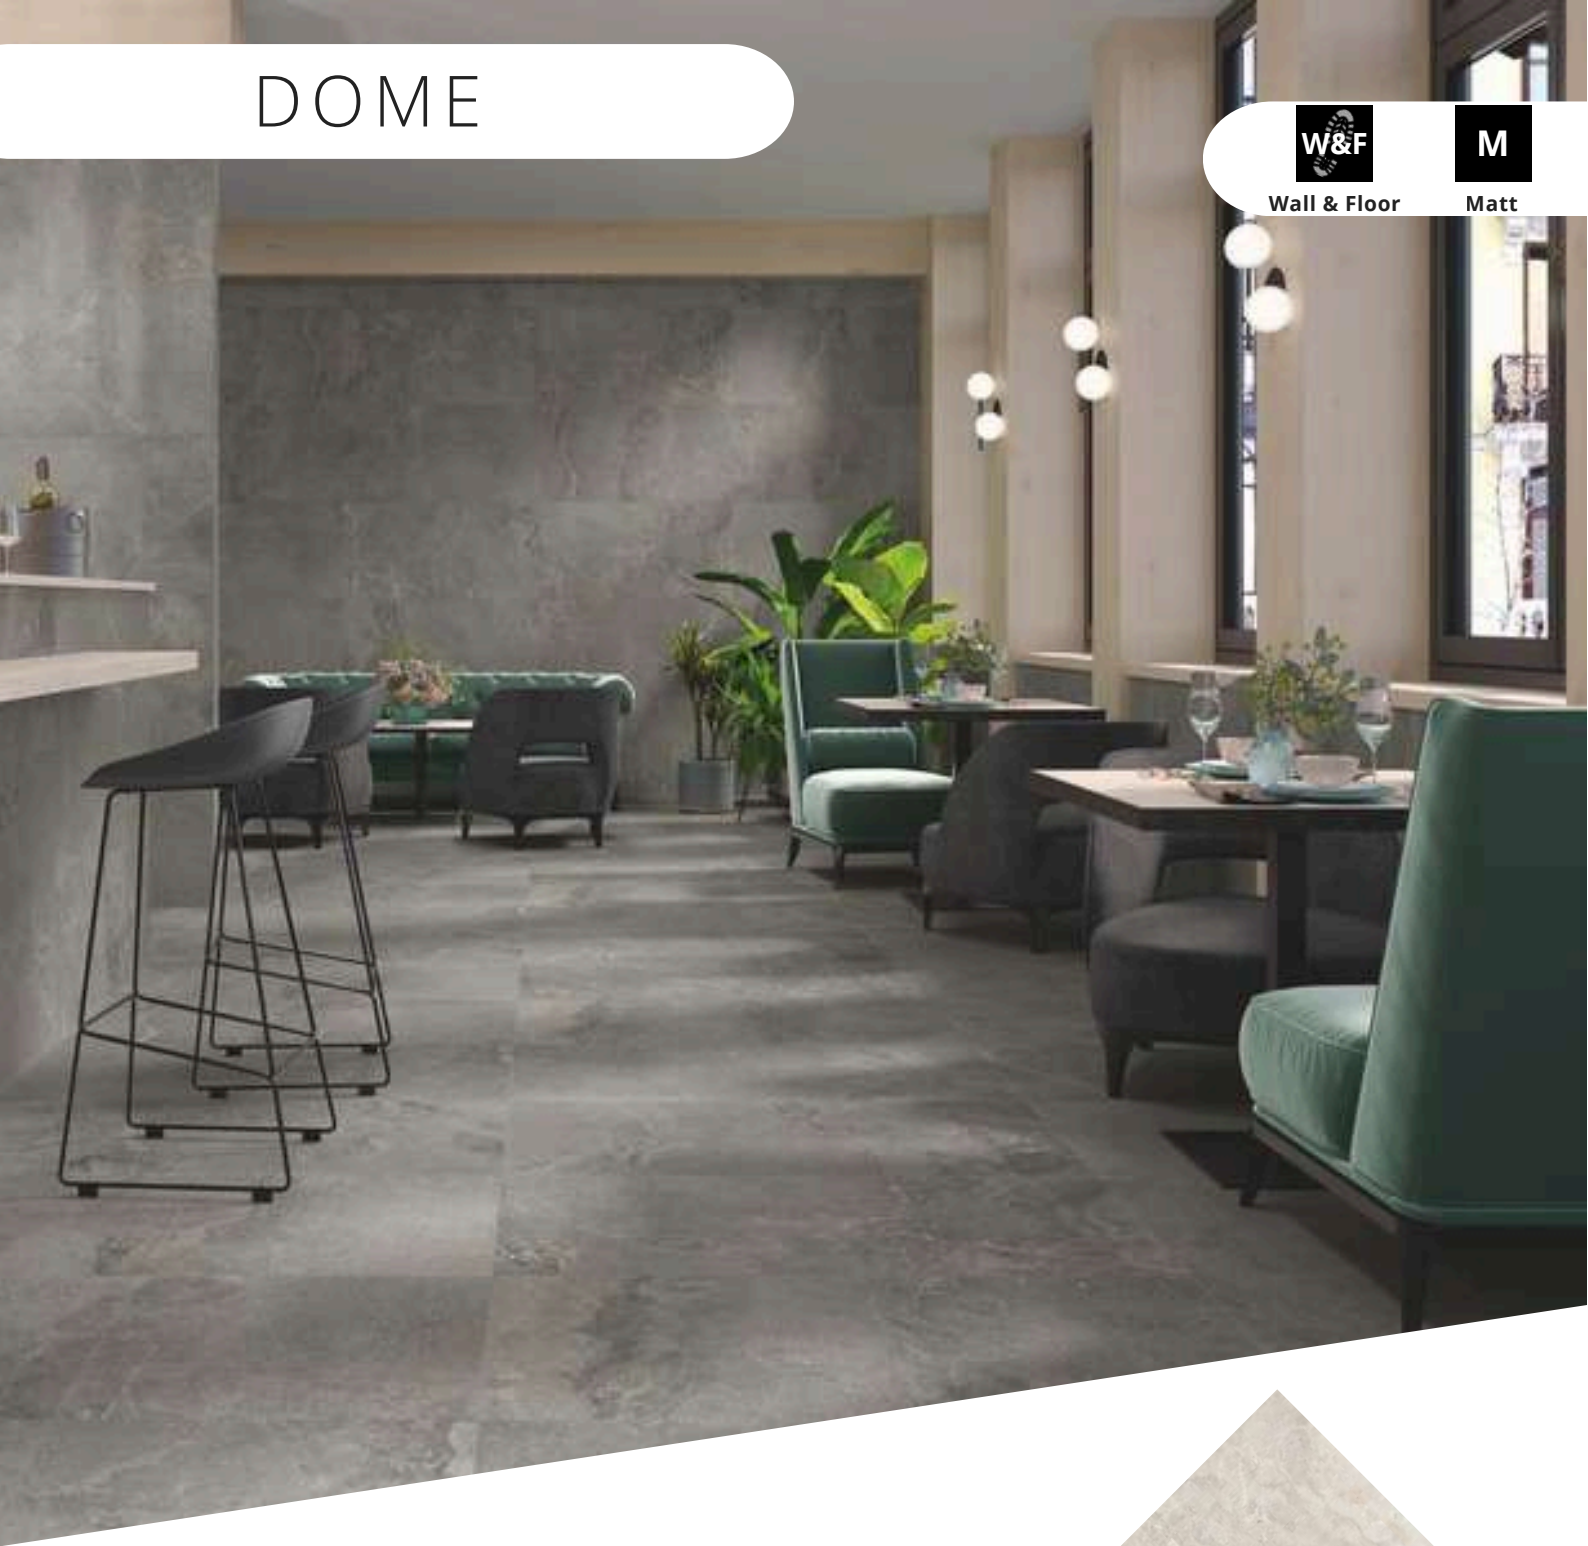

Size

600x600

Suitability

Wall & Floor

Finish

Matt

Body

Porcelain