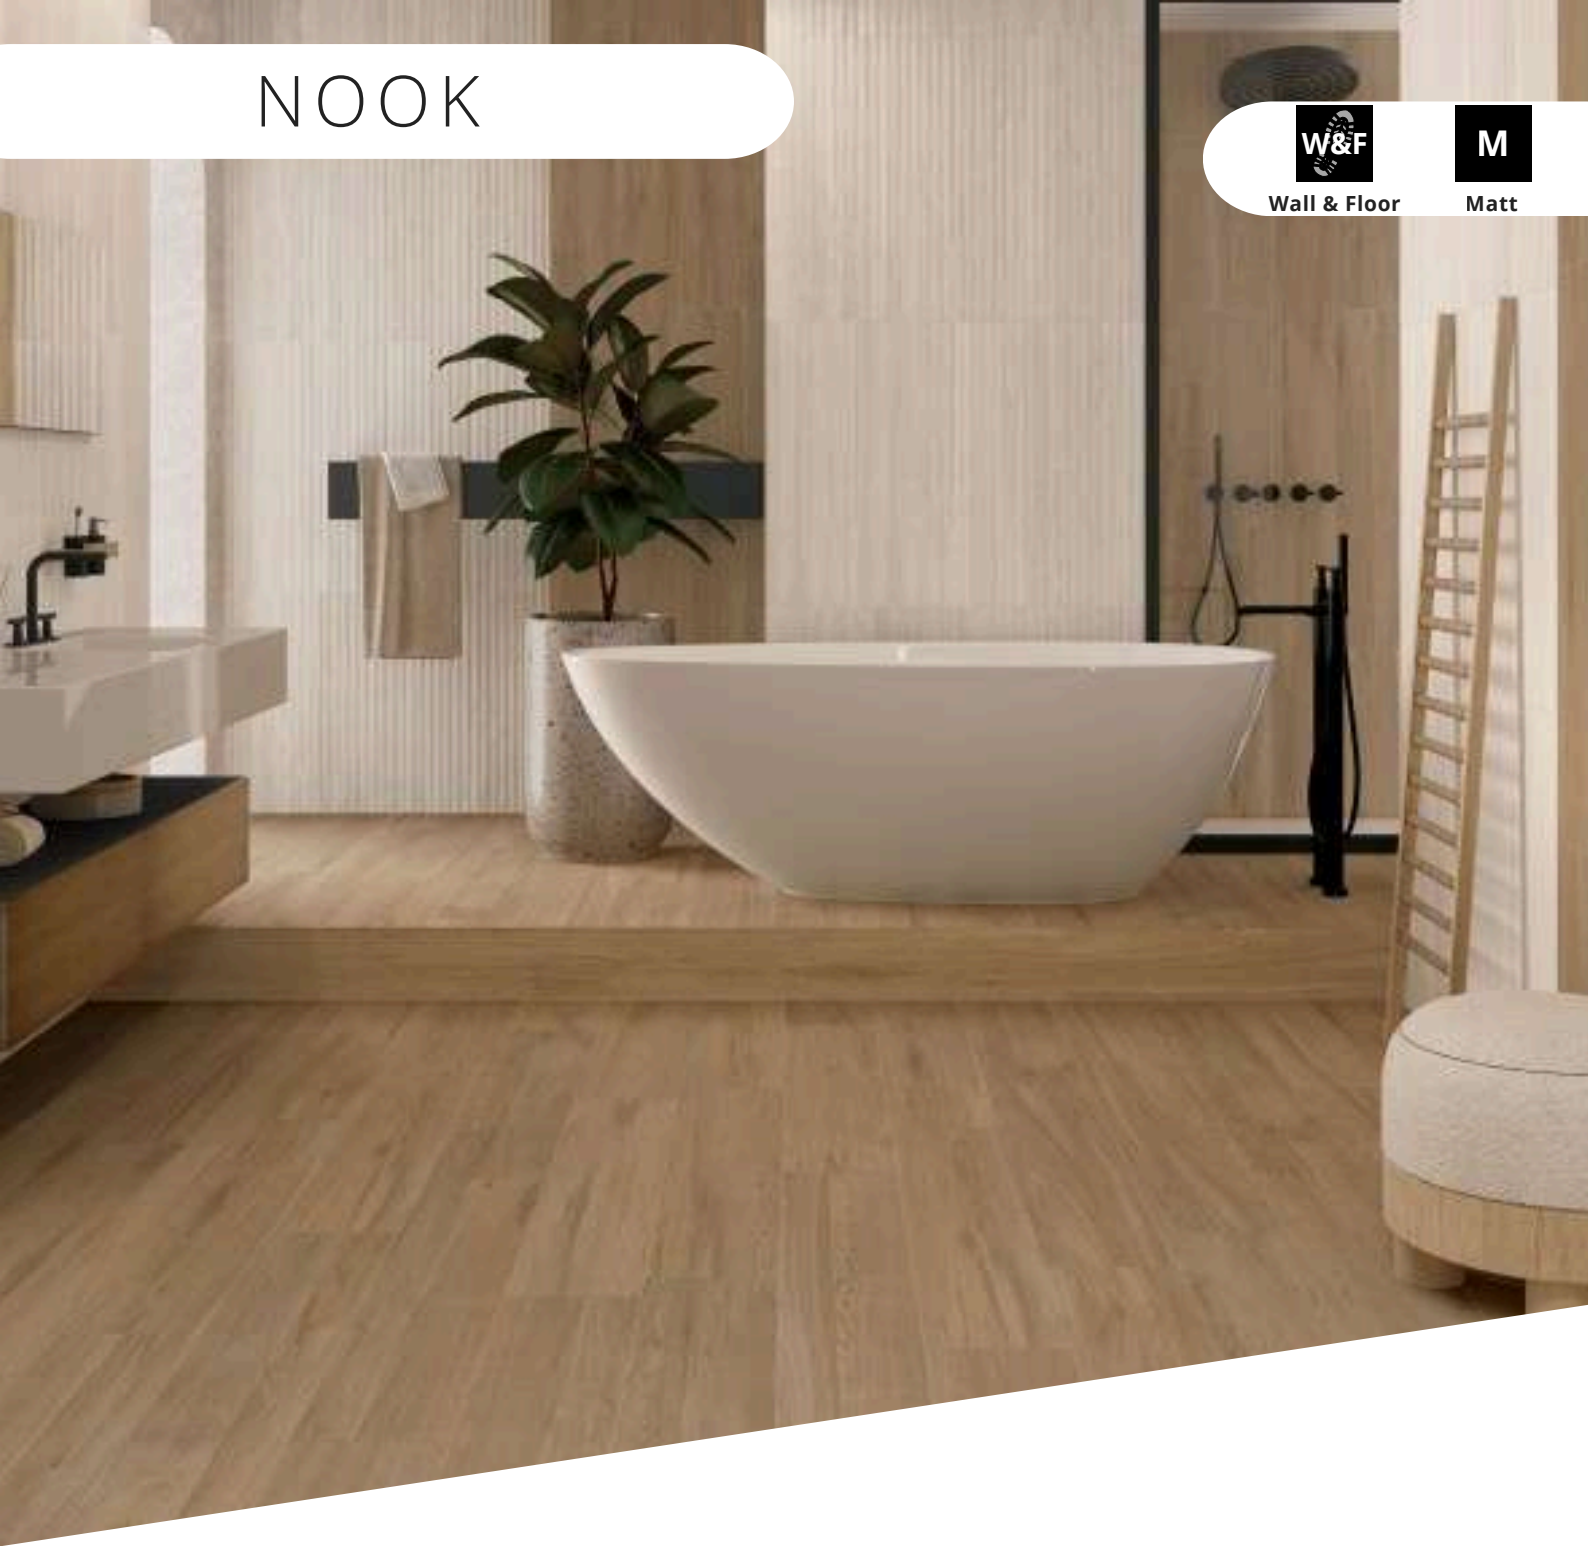

Nut

Suitability

Wall & Floor

Finish

Matt

Oak

Body

Porcelain

NOOK

W&F

Wall & Floor

M

Matt

Size

1200x233

Natural