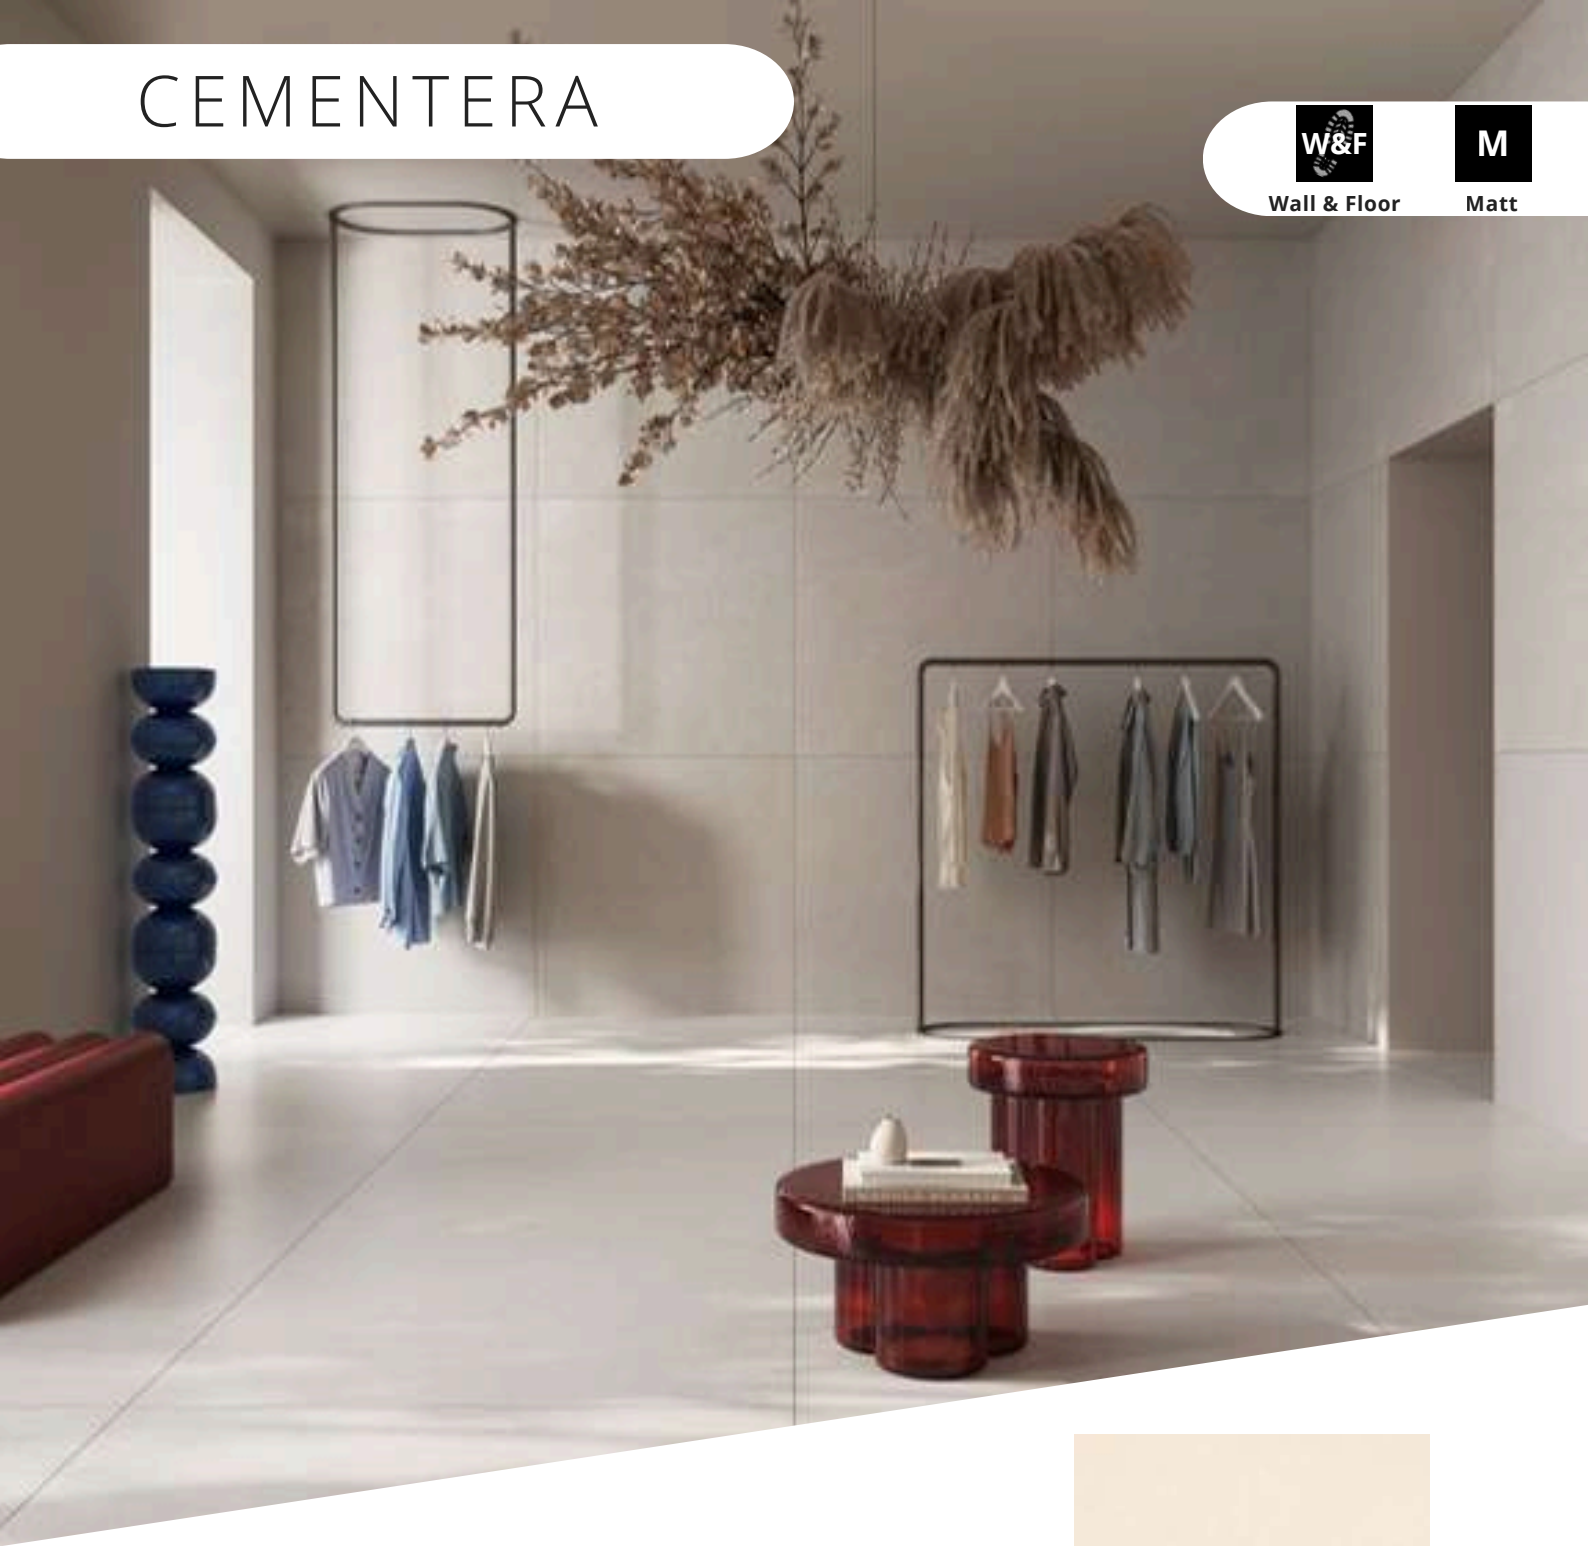

CEMENTERA

Wall & Floor

M

Matt