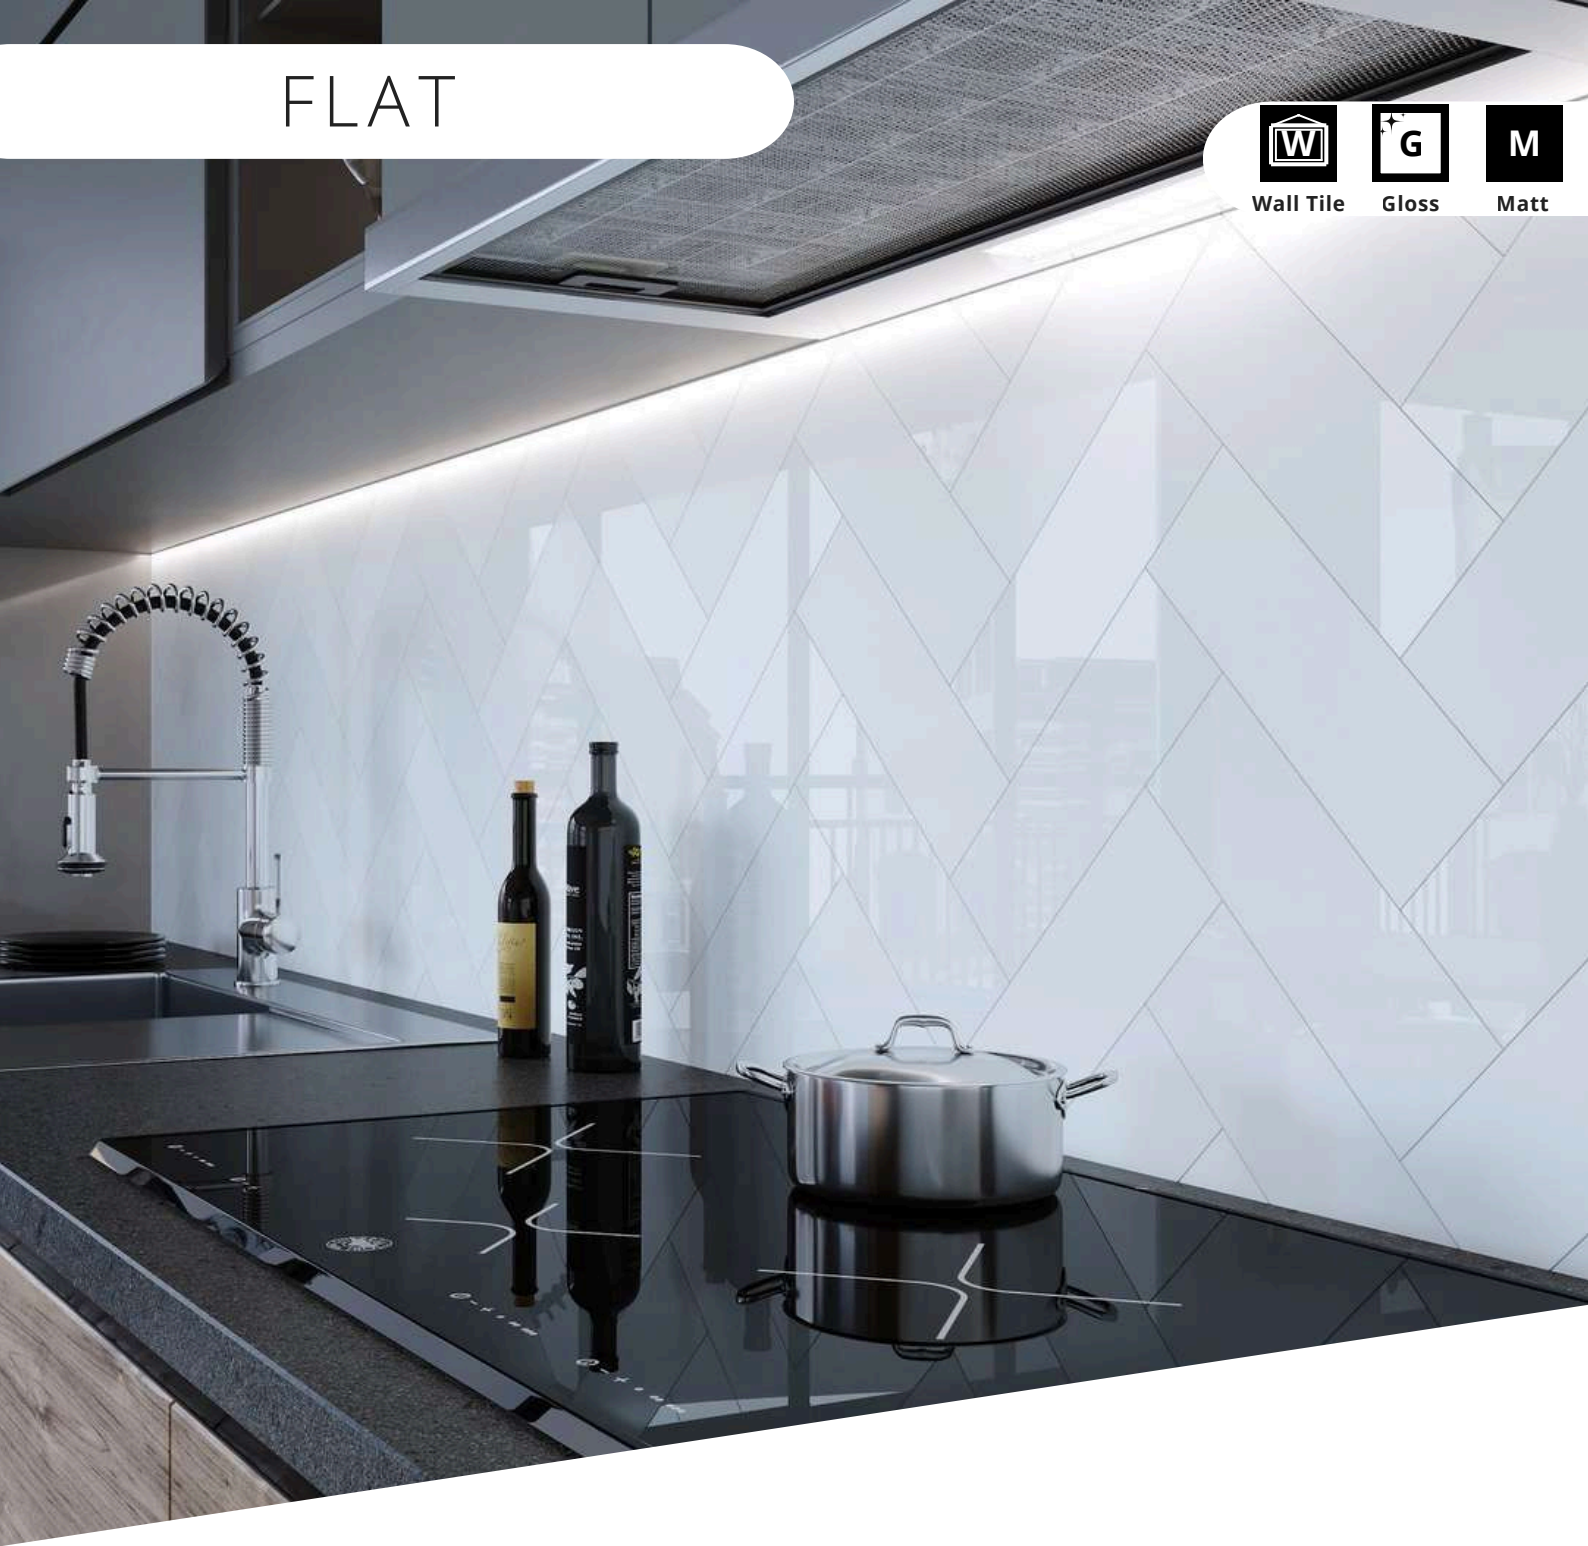

FLAT

Wall Tile

Gloss

Matt

Size 200x100
300x100

Suitability Wall

Finish Matt
Gloss

Body Ceramic

White