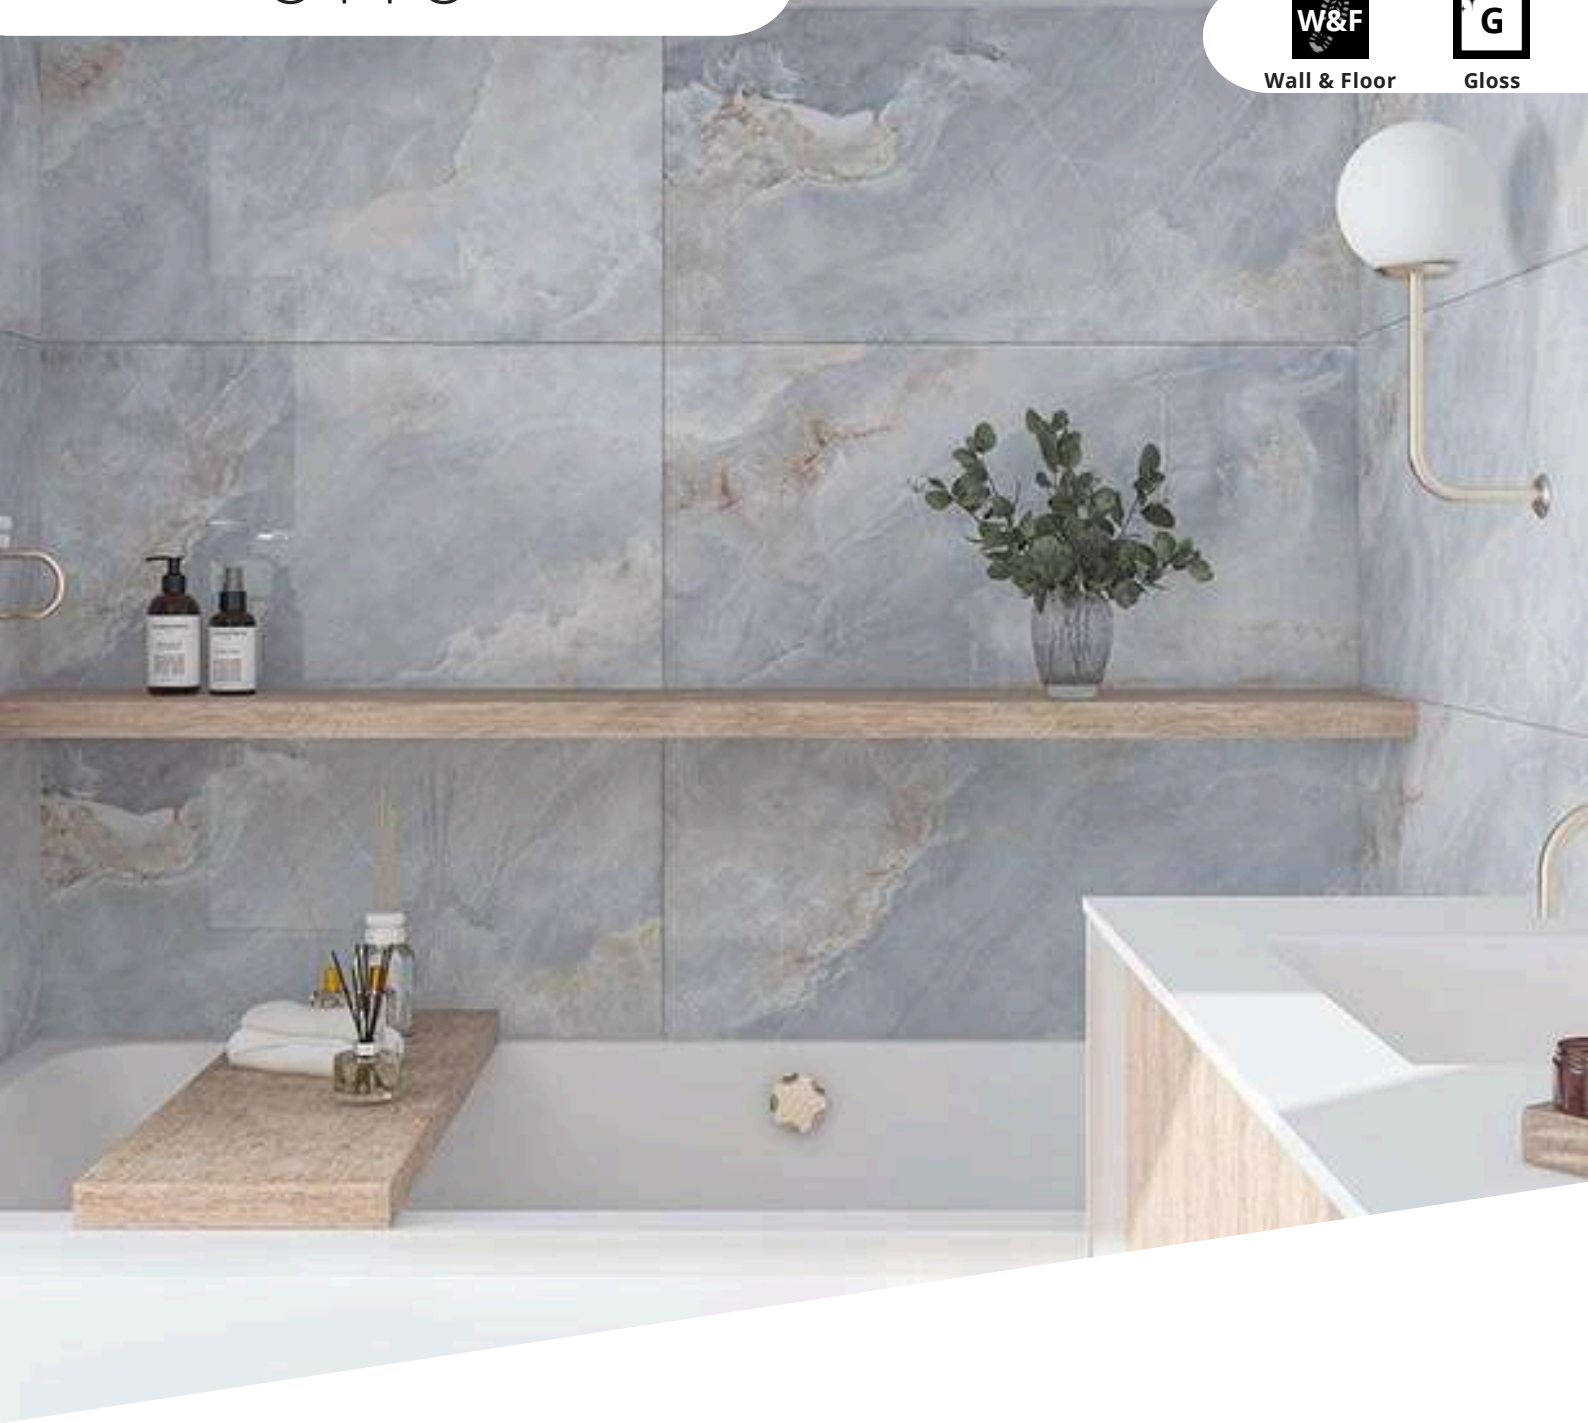

Dark Greige

OLBIA

Wall & Floor

Gloss

Size	1200x600
Suitability	Wall & Floor
Finish	Gloss
Body	Porcelain

Grey

OTTO

Wall & Floor

Gloss

Size

1200x600

Suitability

Wall & Floor

Finish

Gloss

Body