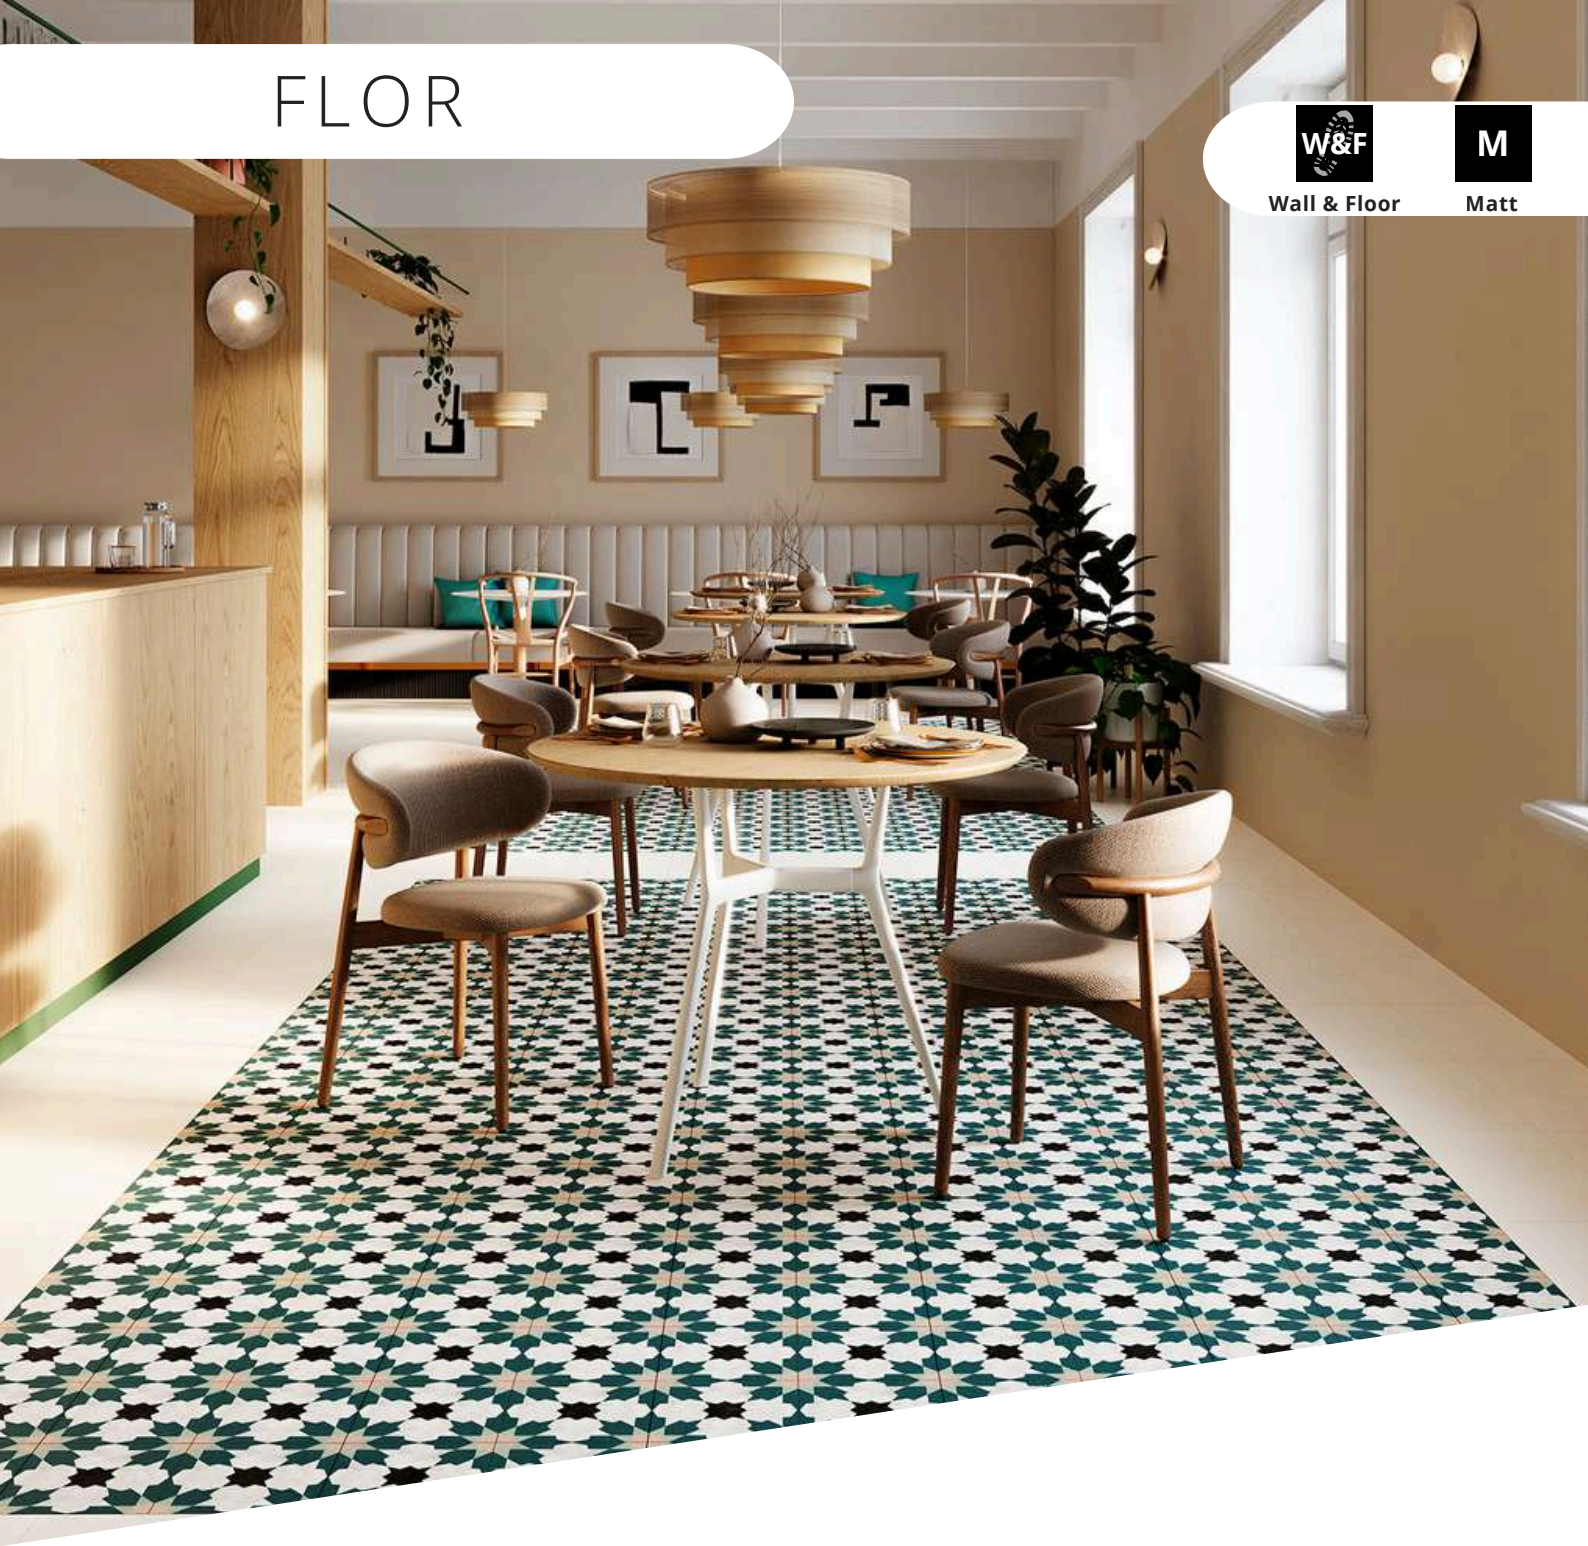

Size 450x450

Suitability Wall & Floor

Finish Matt

Body Porcelain

Blue

HD

W&F

Wall & Floor