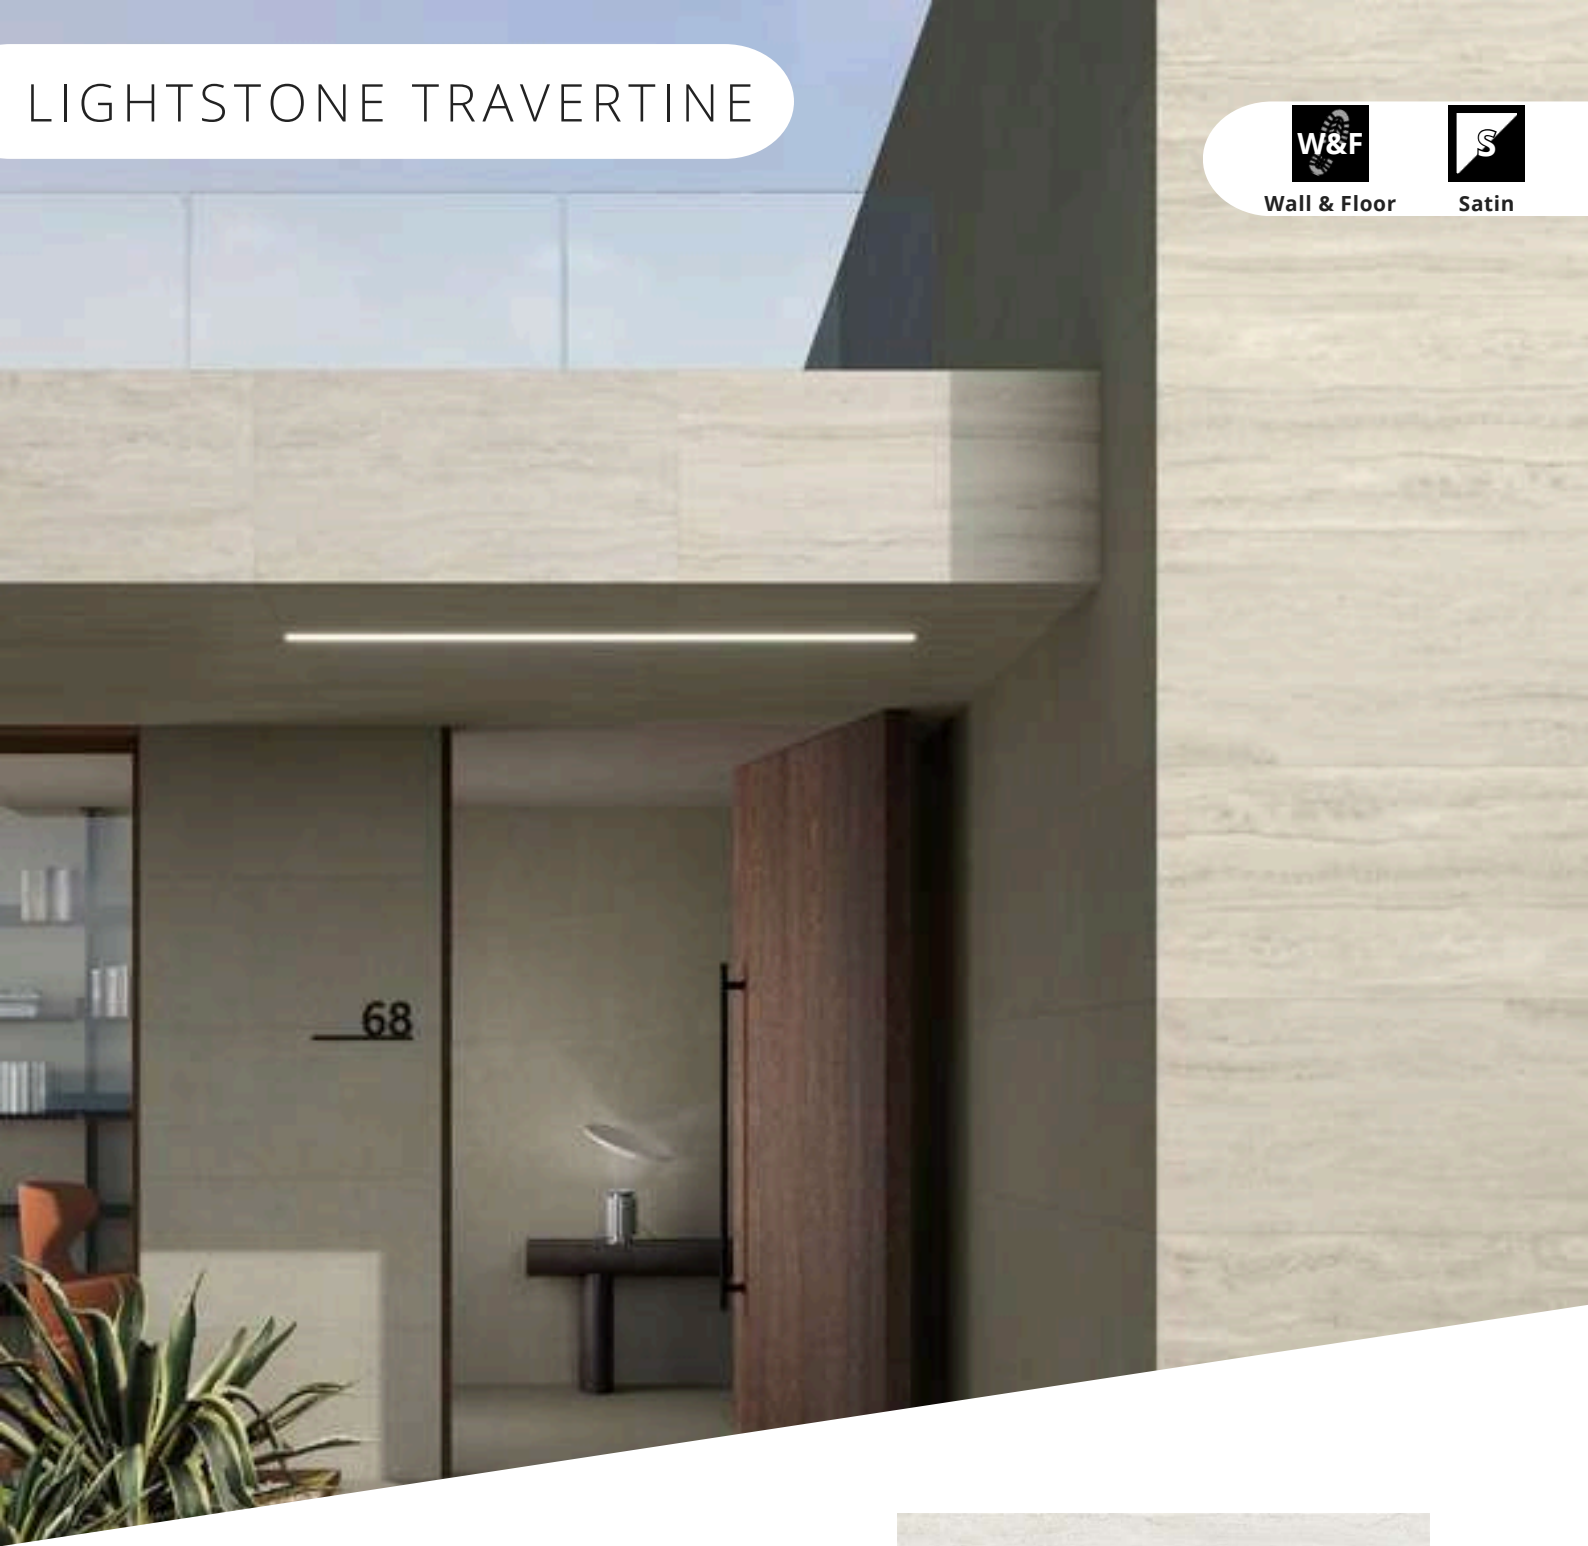

Light Cream

White

Light Grey

LIGHTSTONE TRAVERTINE

Wall & Floor

Satin

Size	1200x600
Suitability	Wall & Floor
Finish	Satin
Body	Porcelain

White