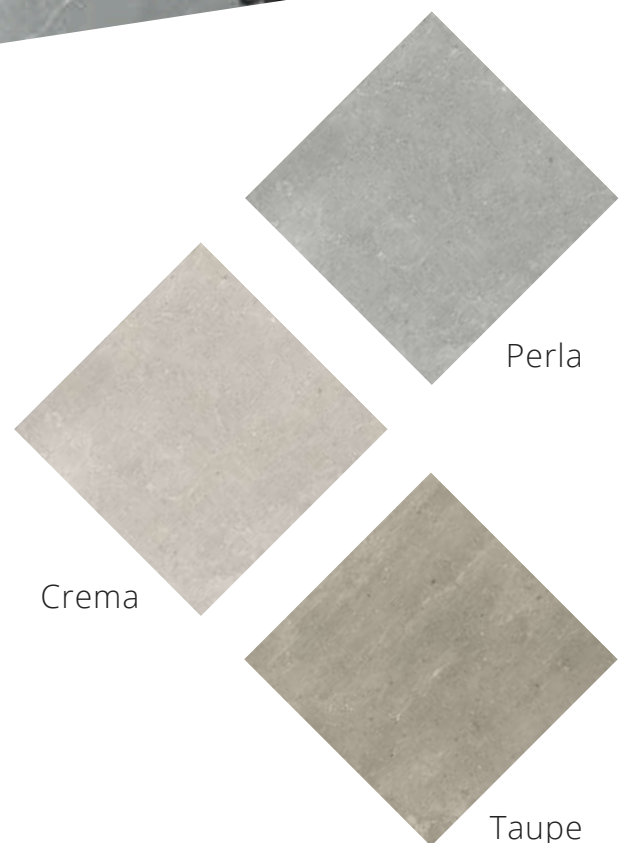

Size

600x600

Suitability

Wall & Floor

Finish

Matt

Body

Porcelain