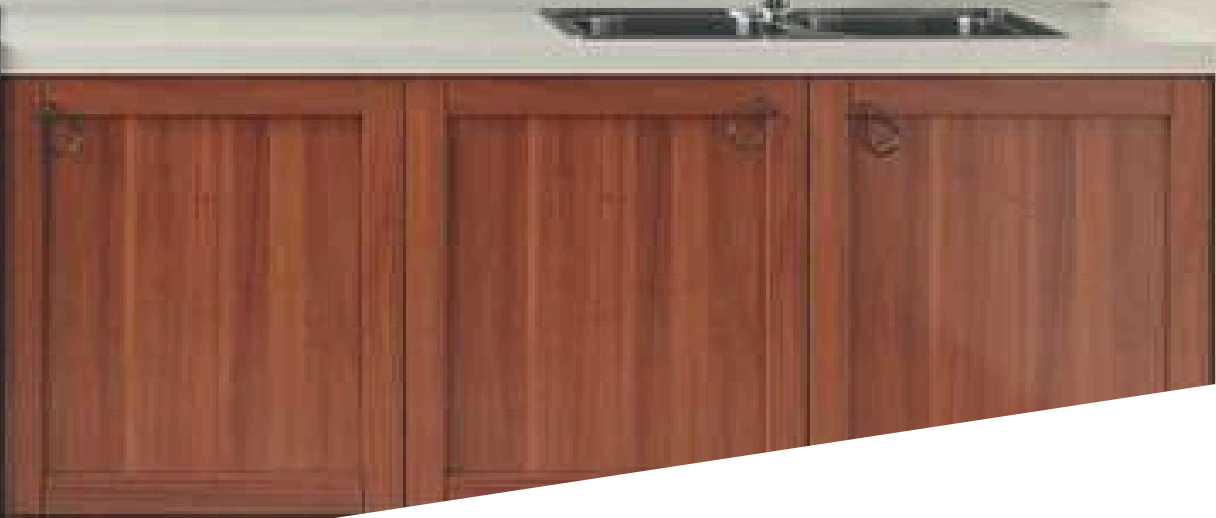

BODO

Wall & Floor

Anti-Slip

Size

600x300
600x600
*1200x600
1000x1000

Suitability

Wall & Floor

Finish