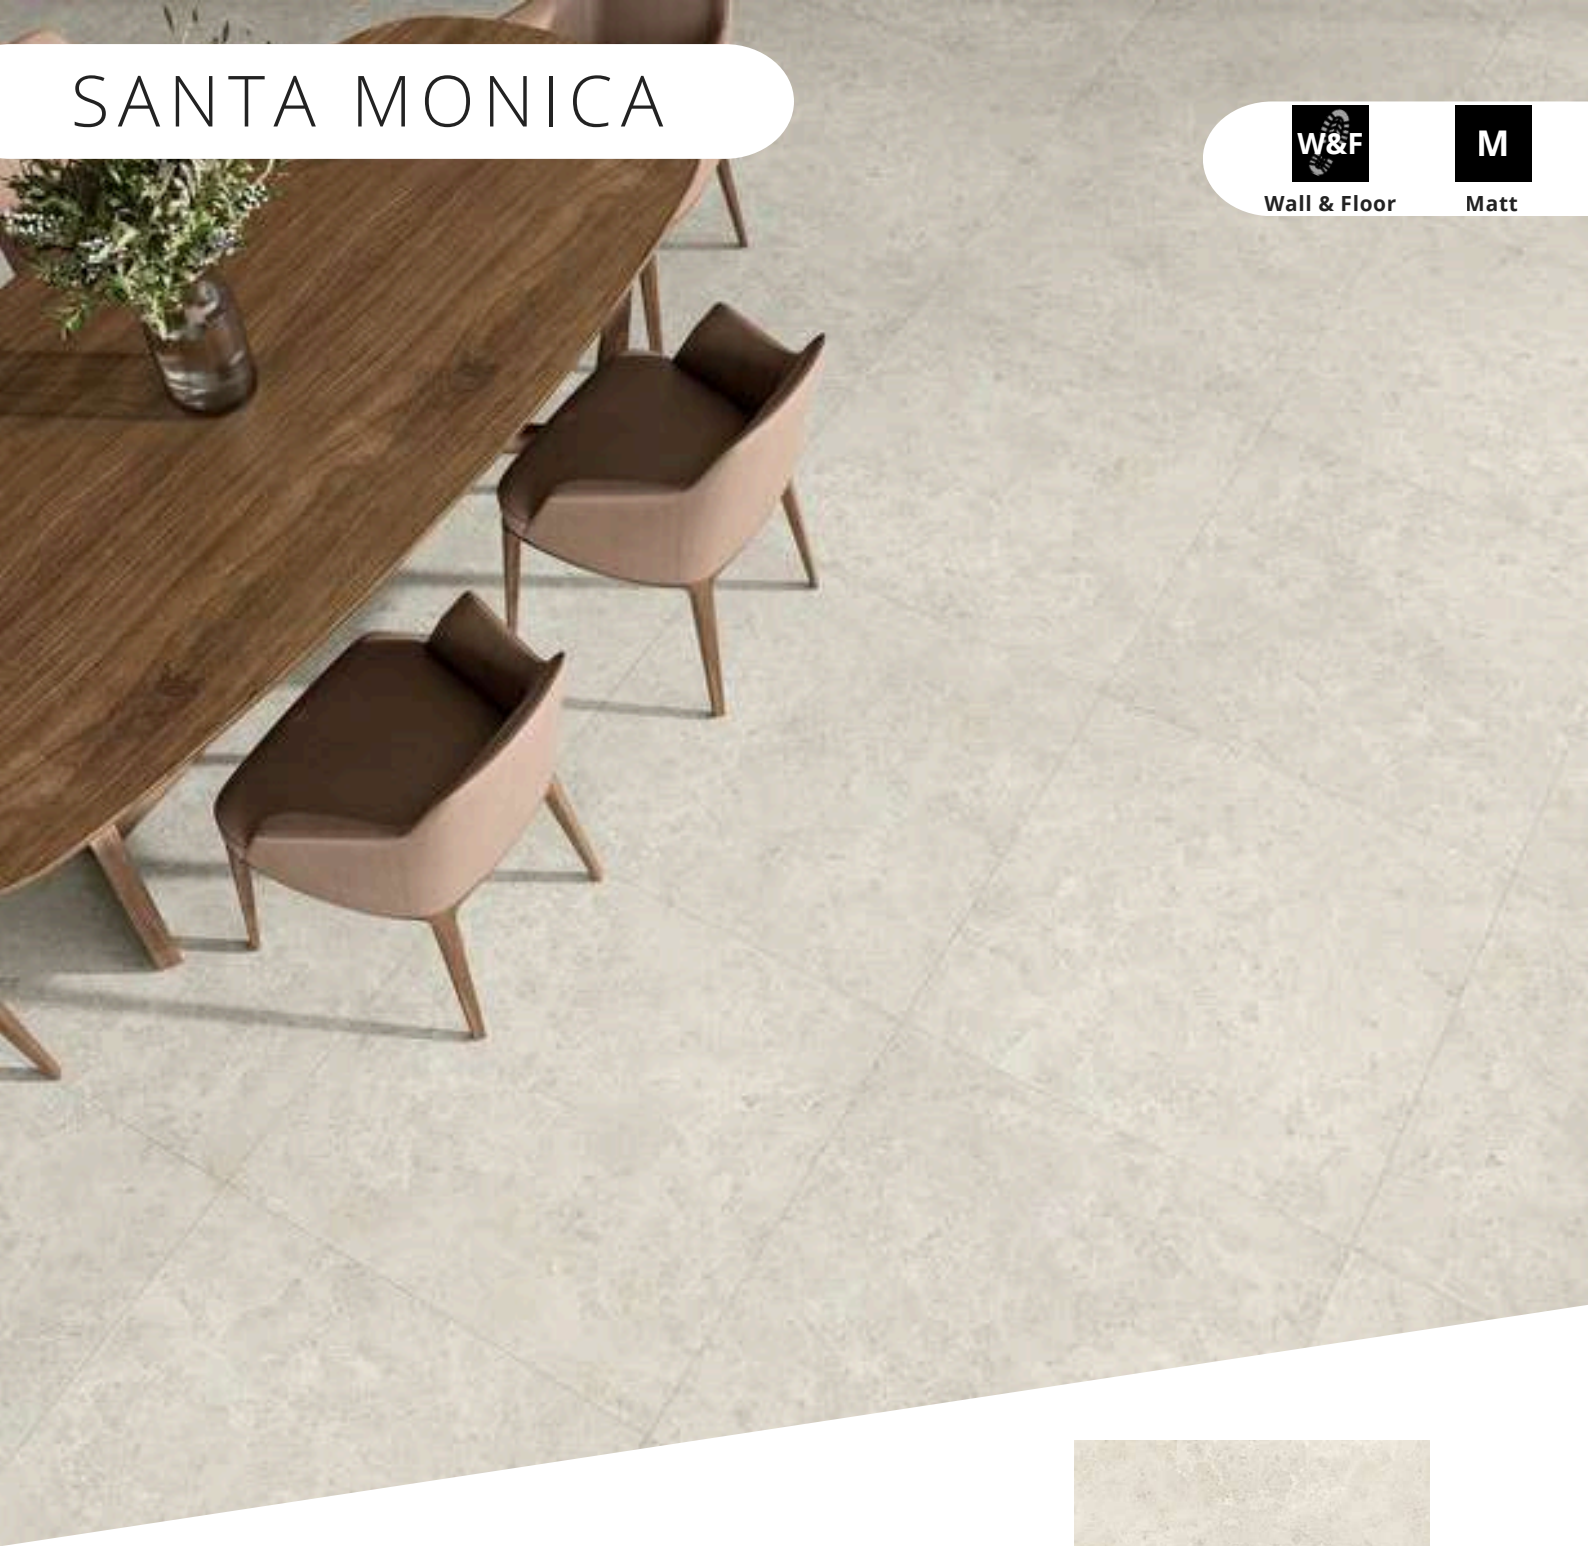

SANTA MONICA

Wall & Floor

M

Matt