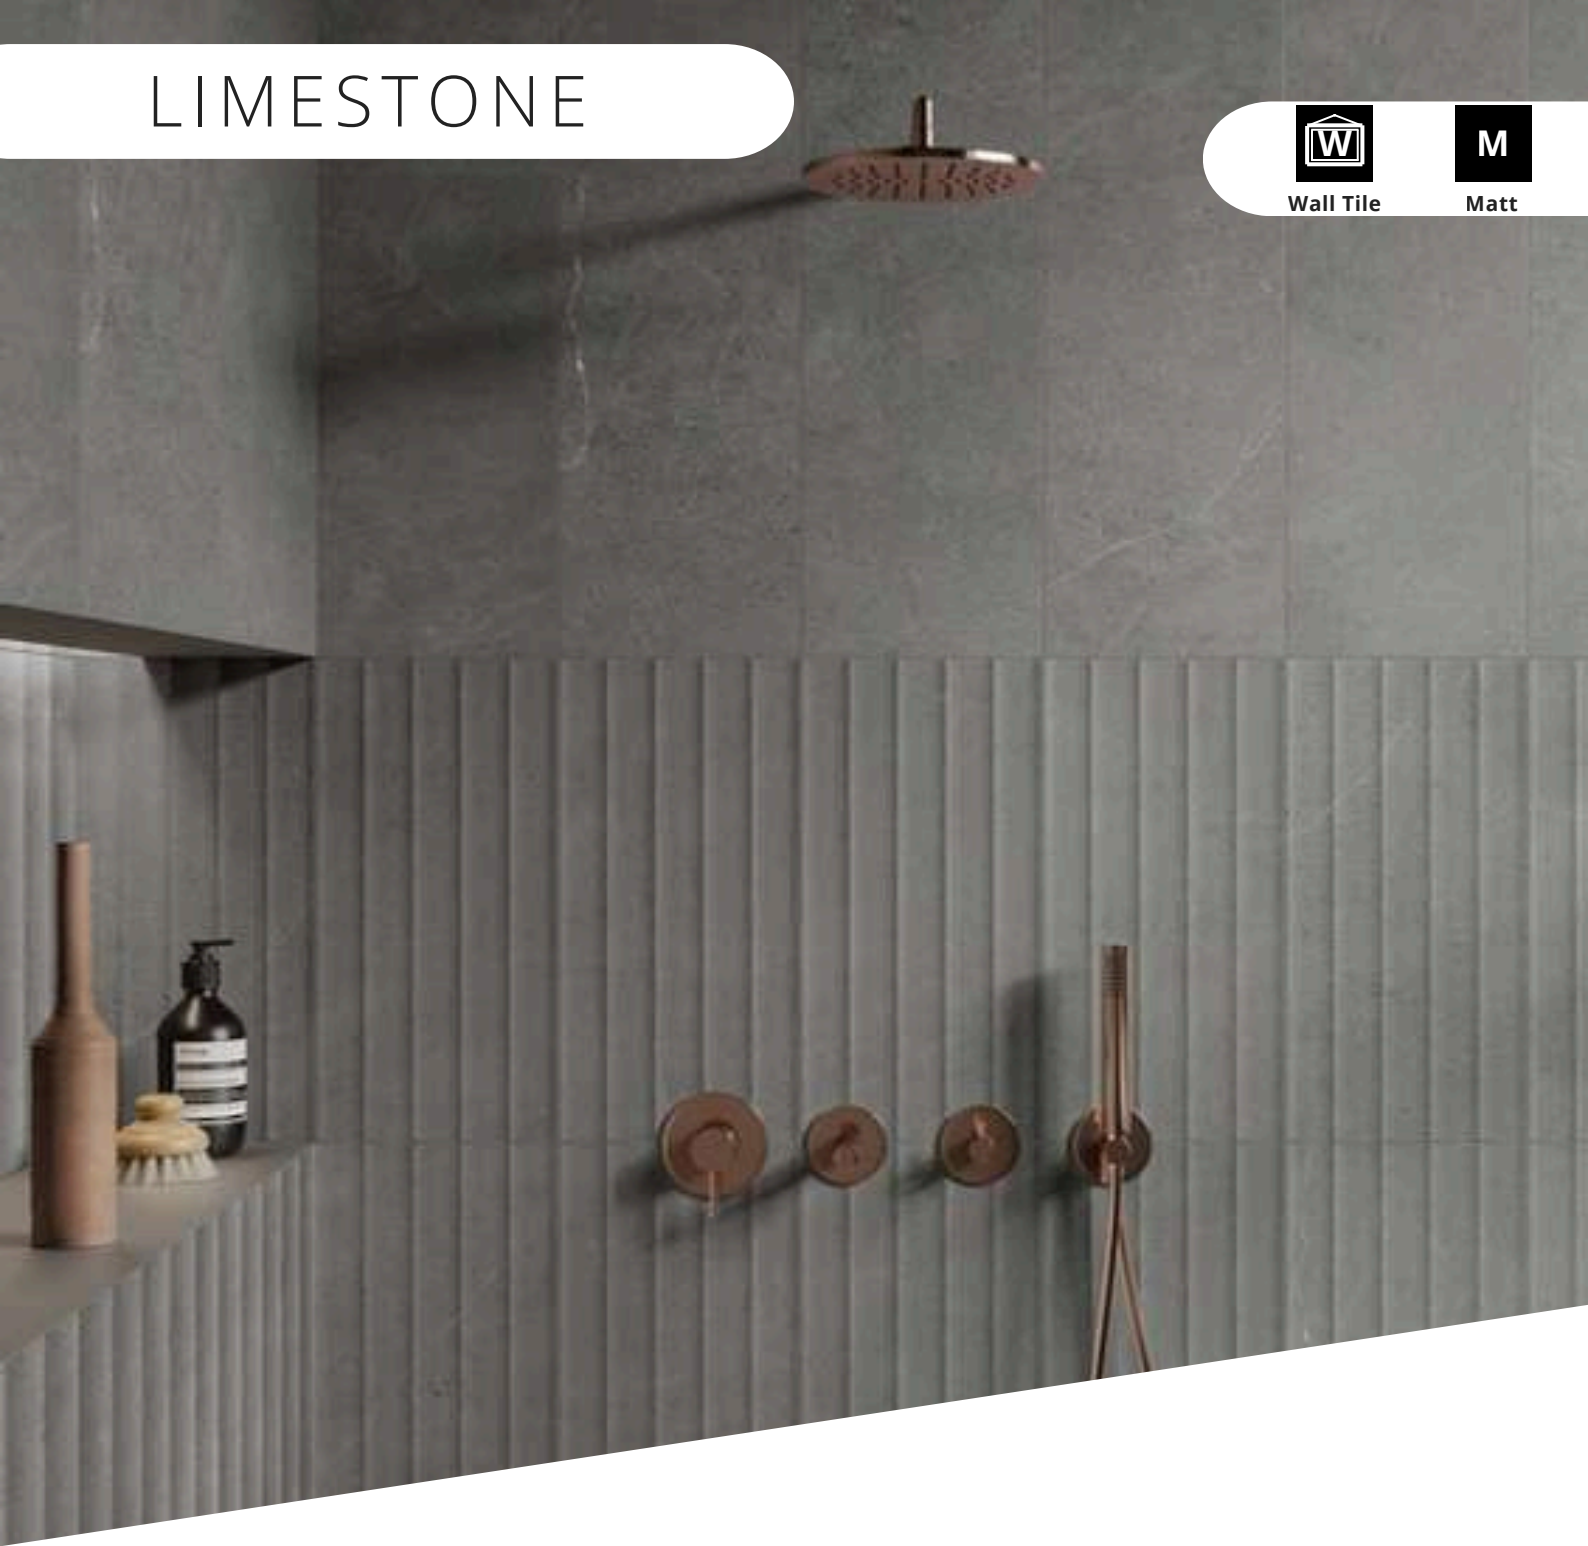

Ceramic

Bone
& Decor

Taupe
& Decor

LIMESTONE

Wall Tile

M

Matt

Size