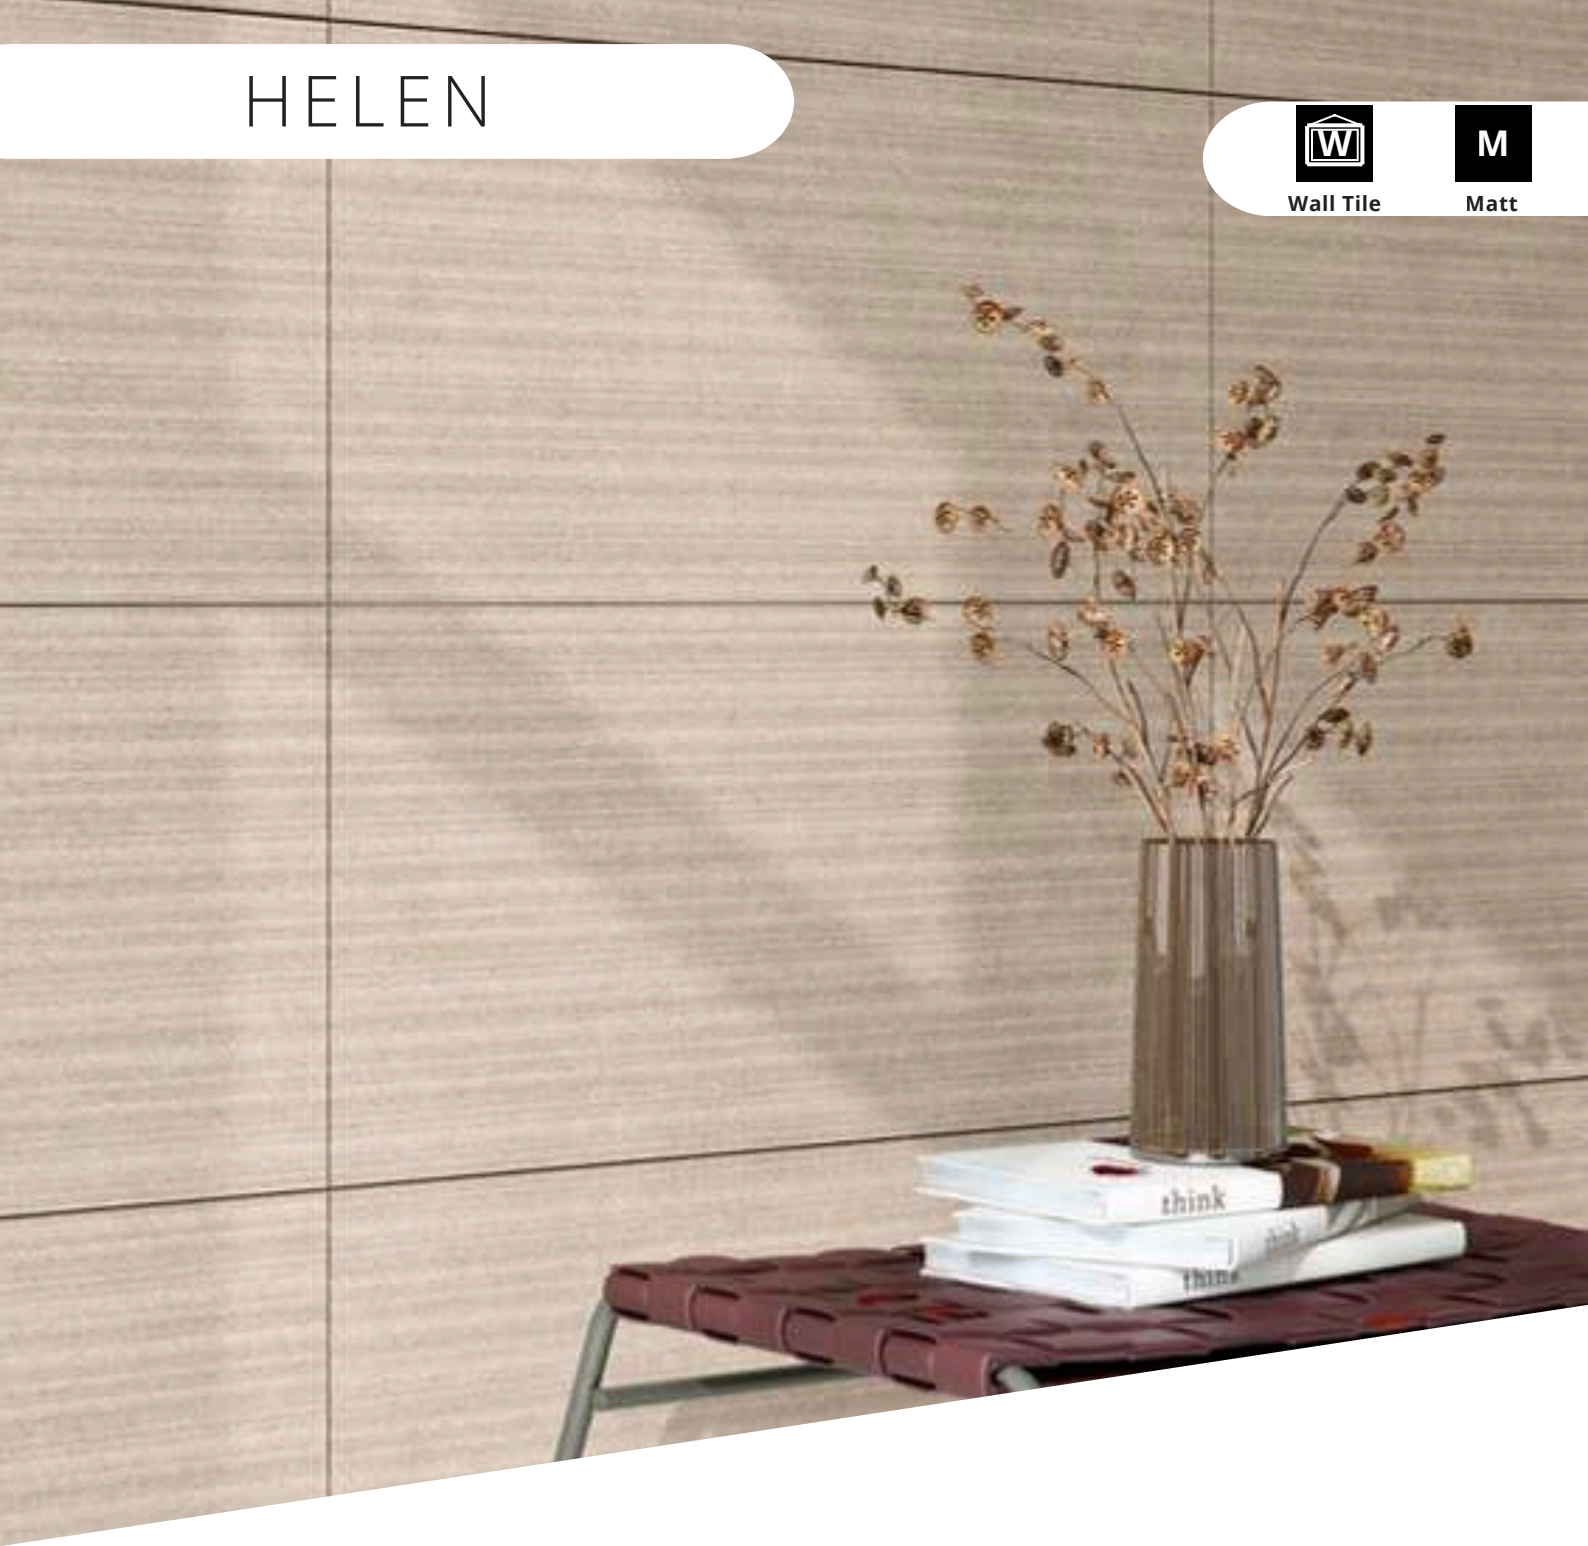

HELEN

Wall Tile

M

Matt

Size

600x300

Suitability

Wall

Finish

Matt

Body

Ceramic