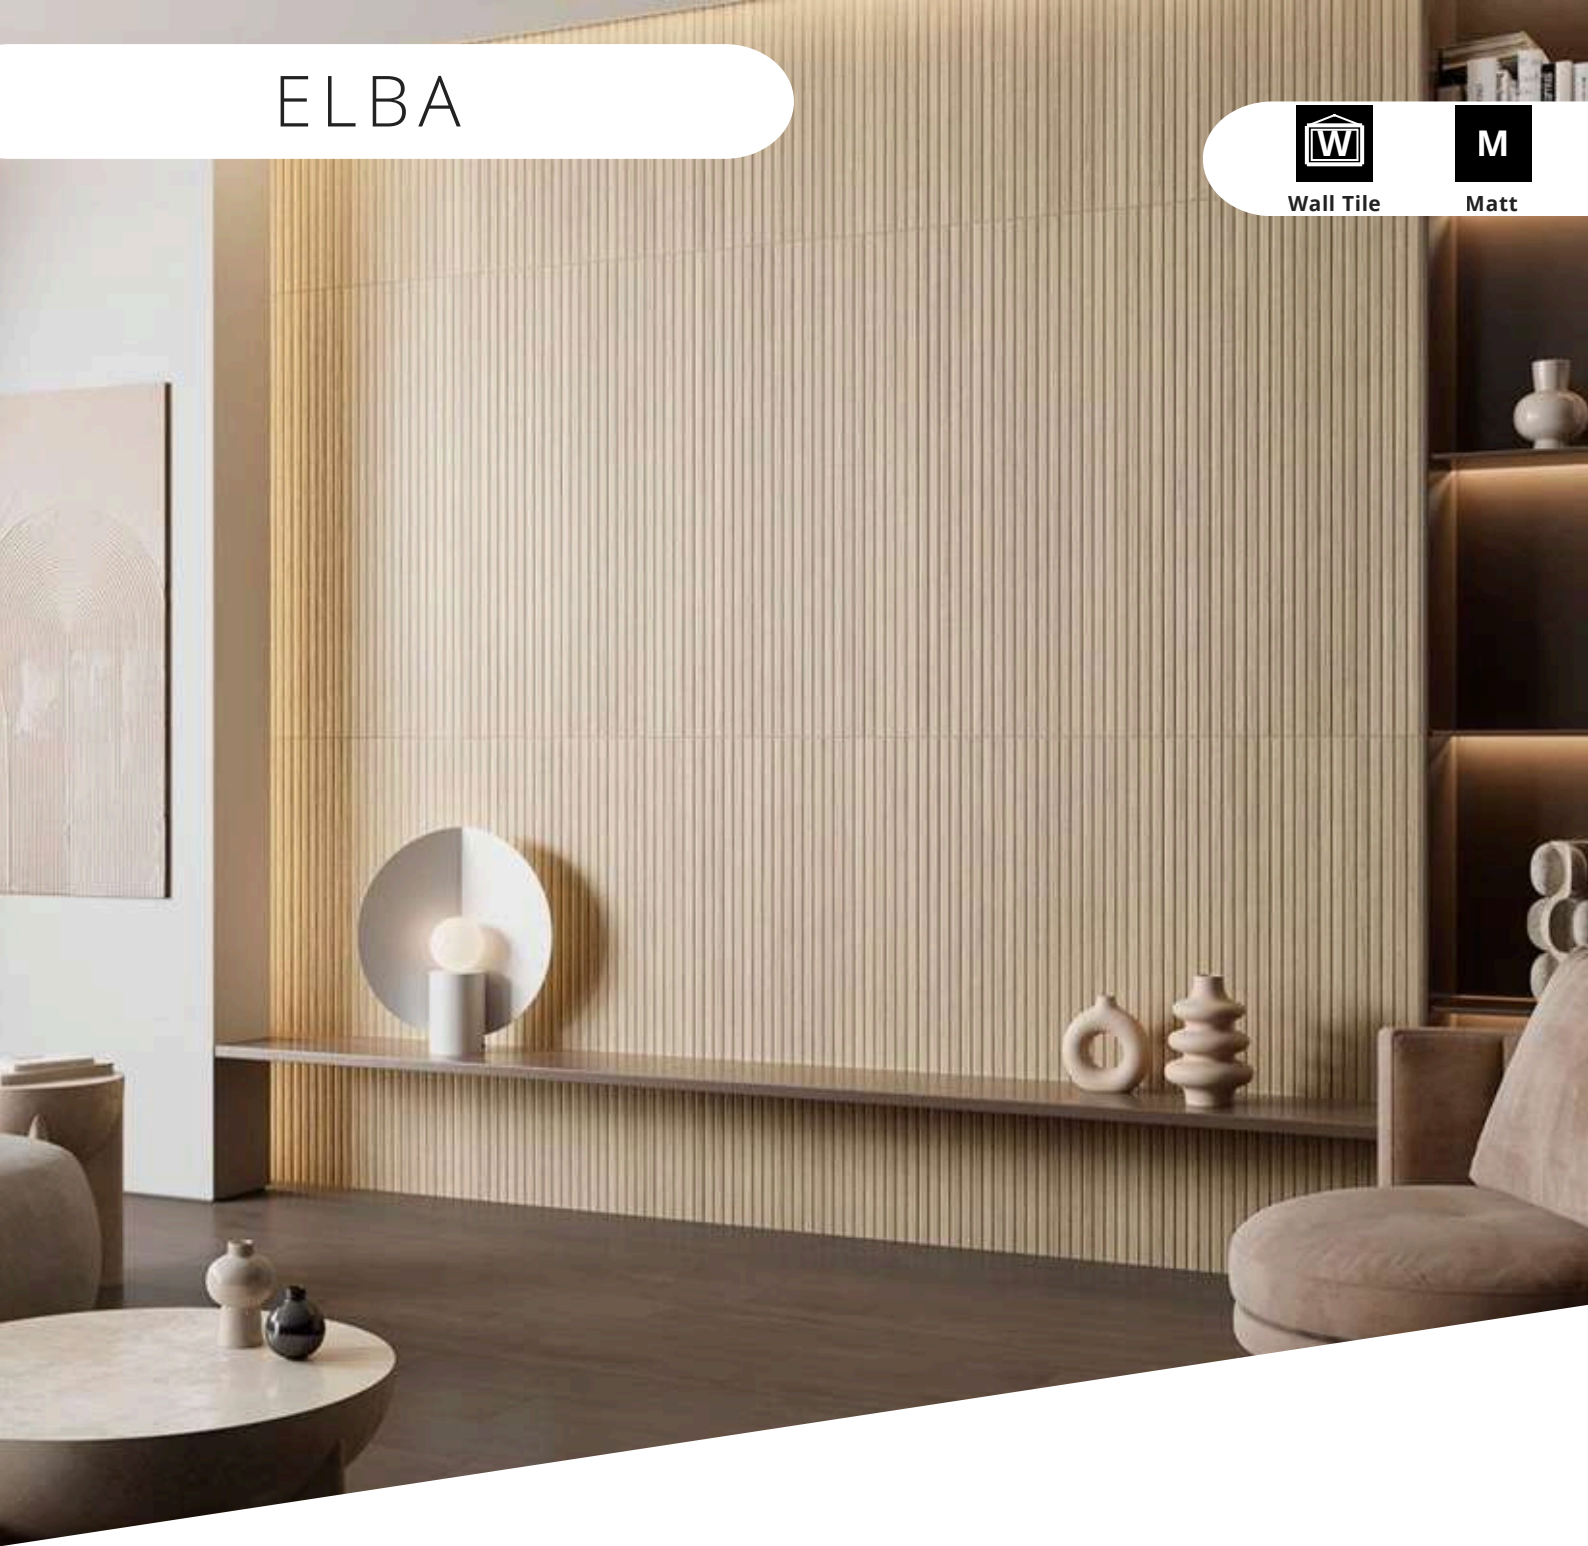

ELBA

Wall Tile

M

Matt