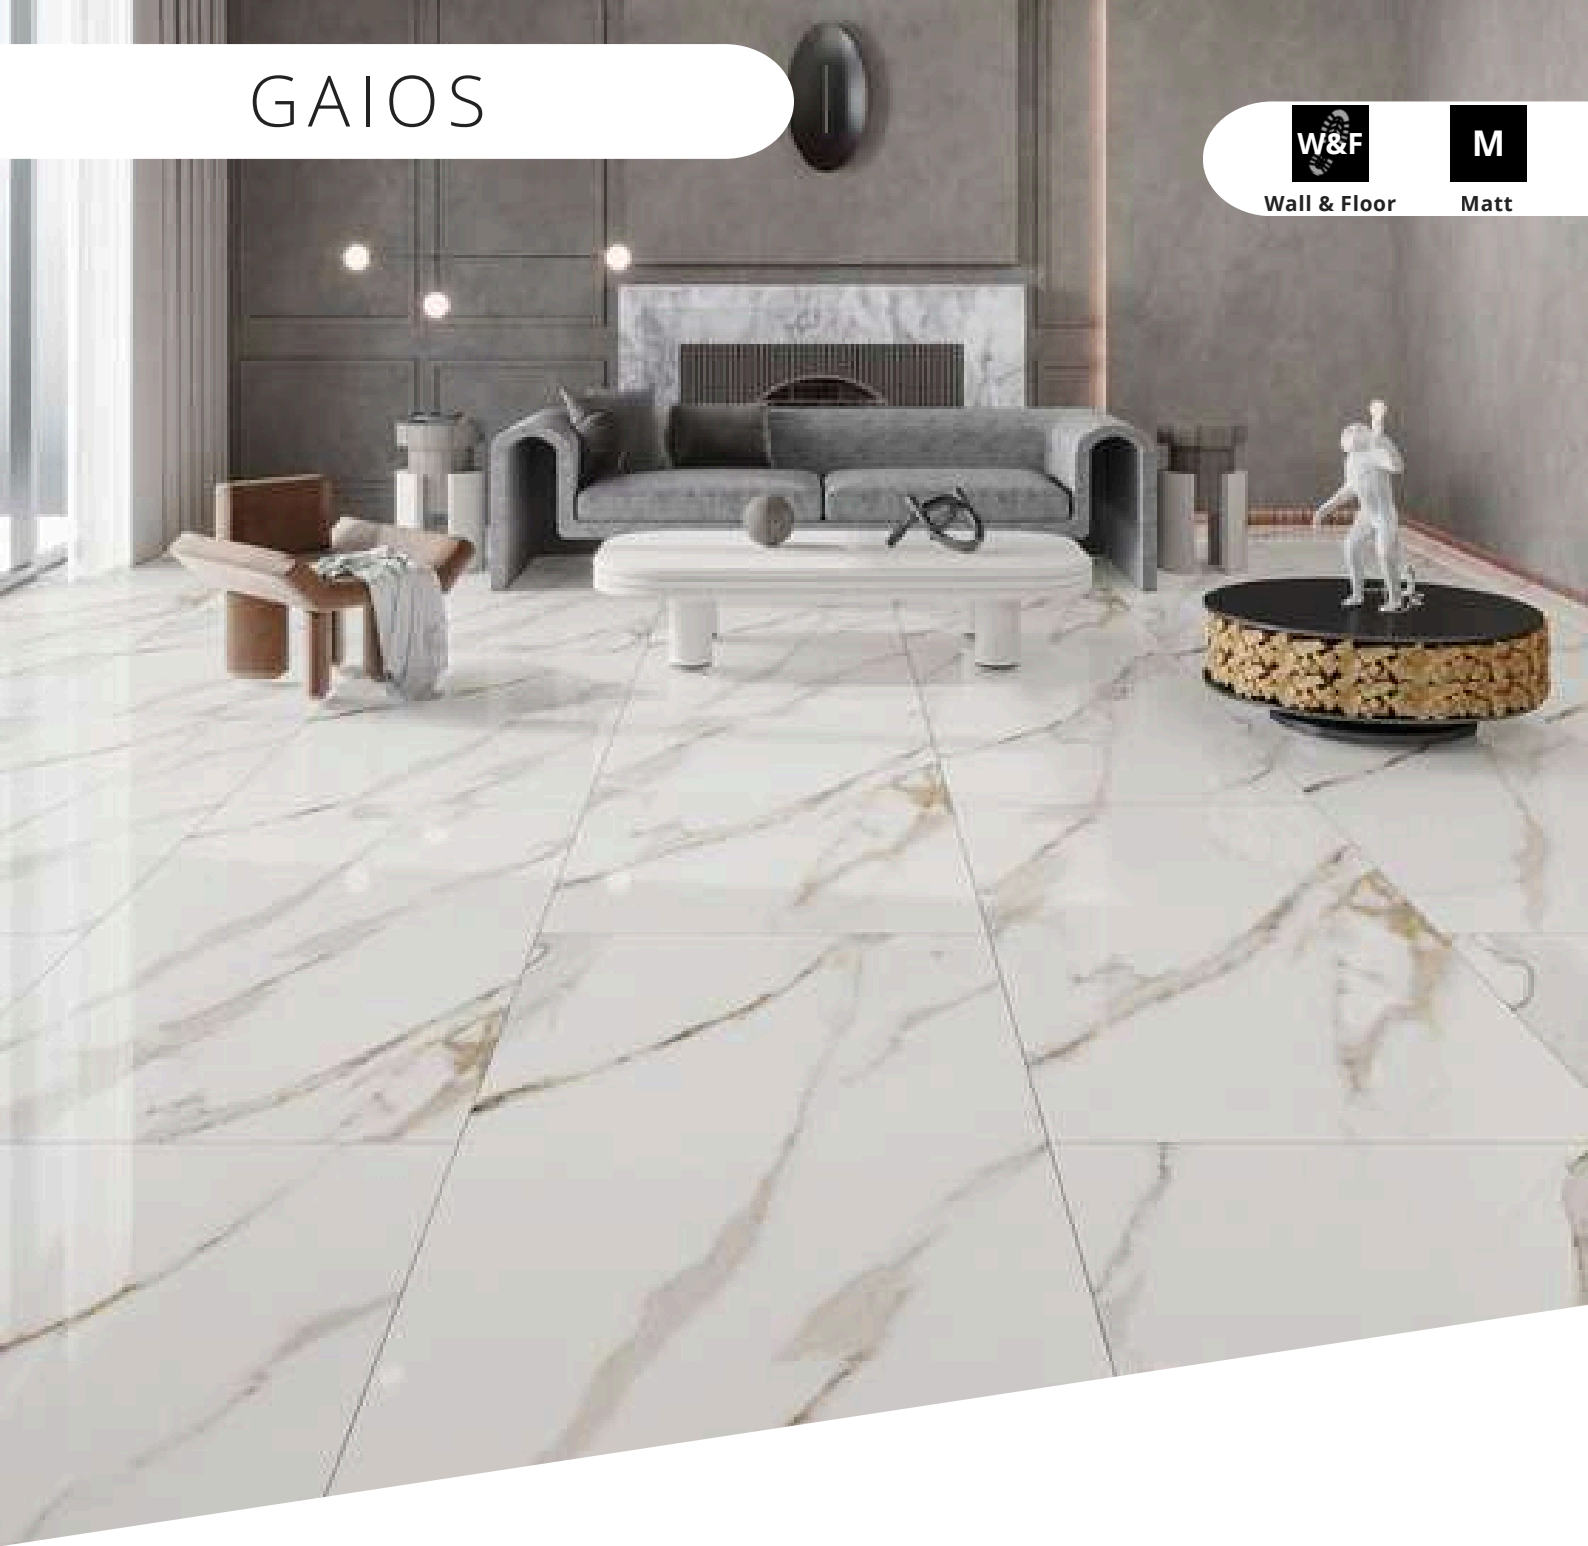

Matt

Size	1200x600
Suitability	Wall & Floor
Finish	Matt
Body	Porcelain

Black

GAIOS

W&F

Wall & Floor

M

Matt