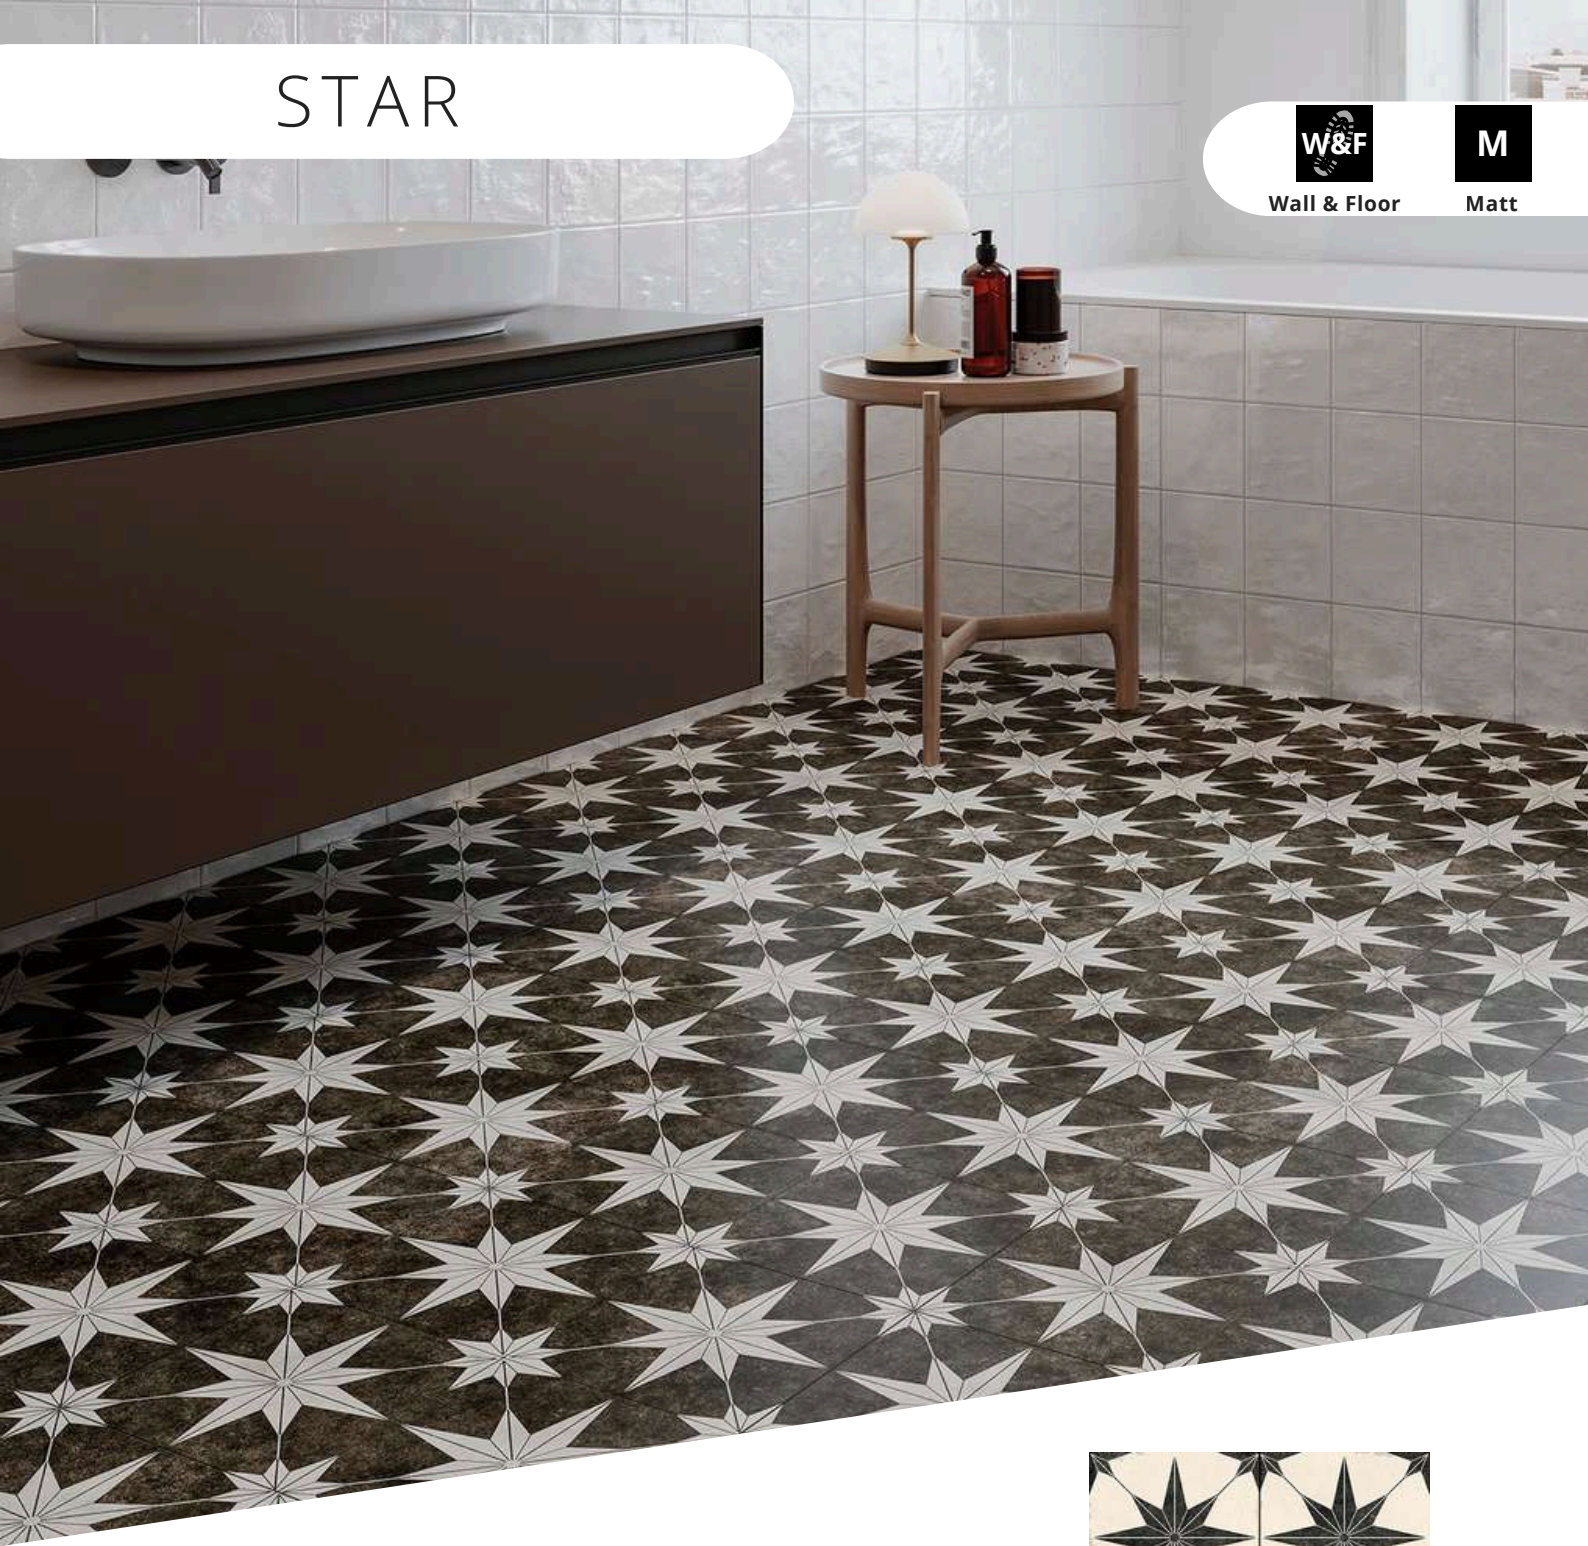

Porcelain

White

Black

STAR

W&F

Wall & Floor

M

Matt