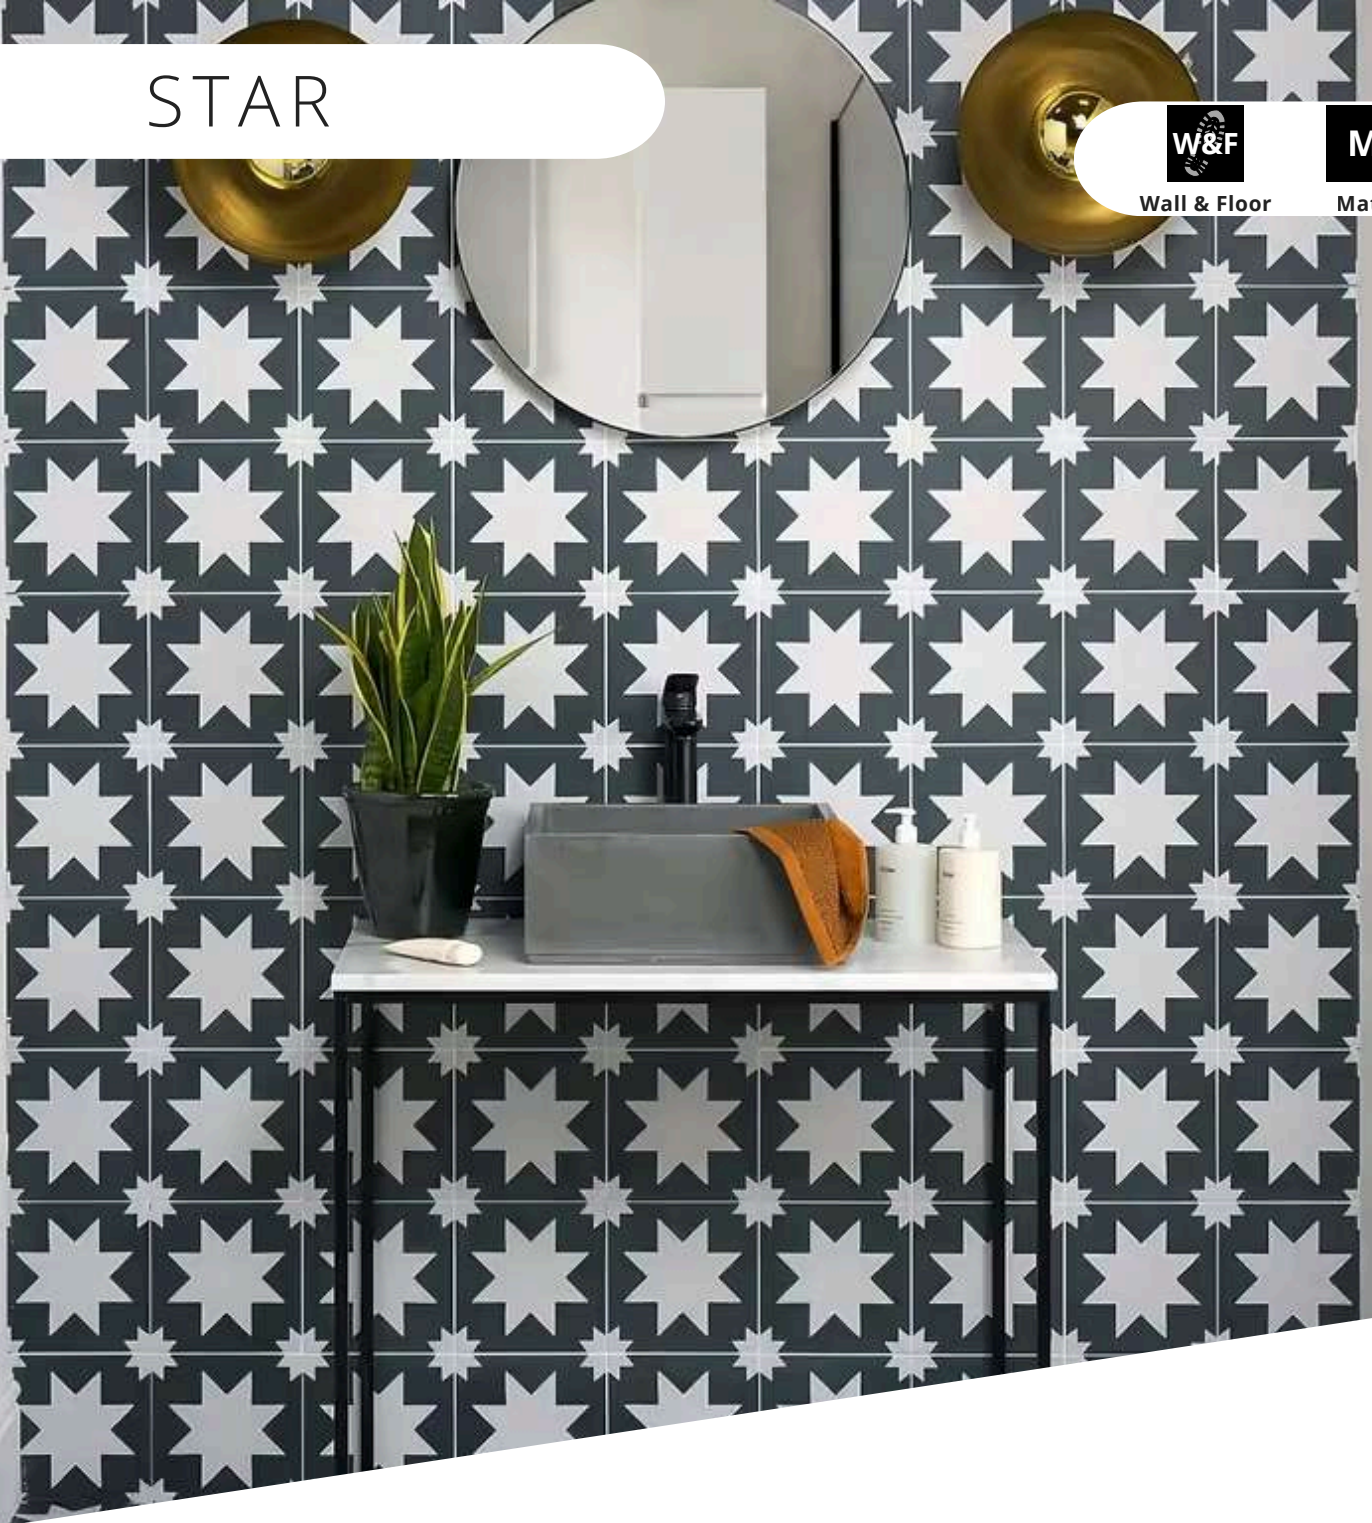

Porcelain

Antic Black

STAR

W&F

M

Wall & Floor

Matt

Size