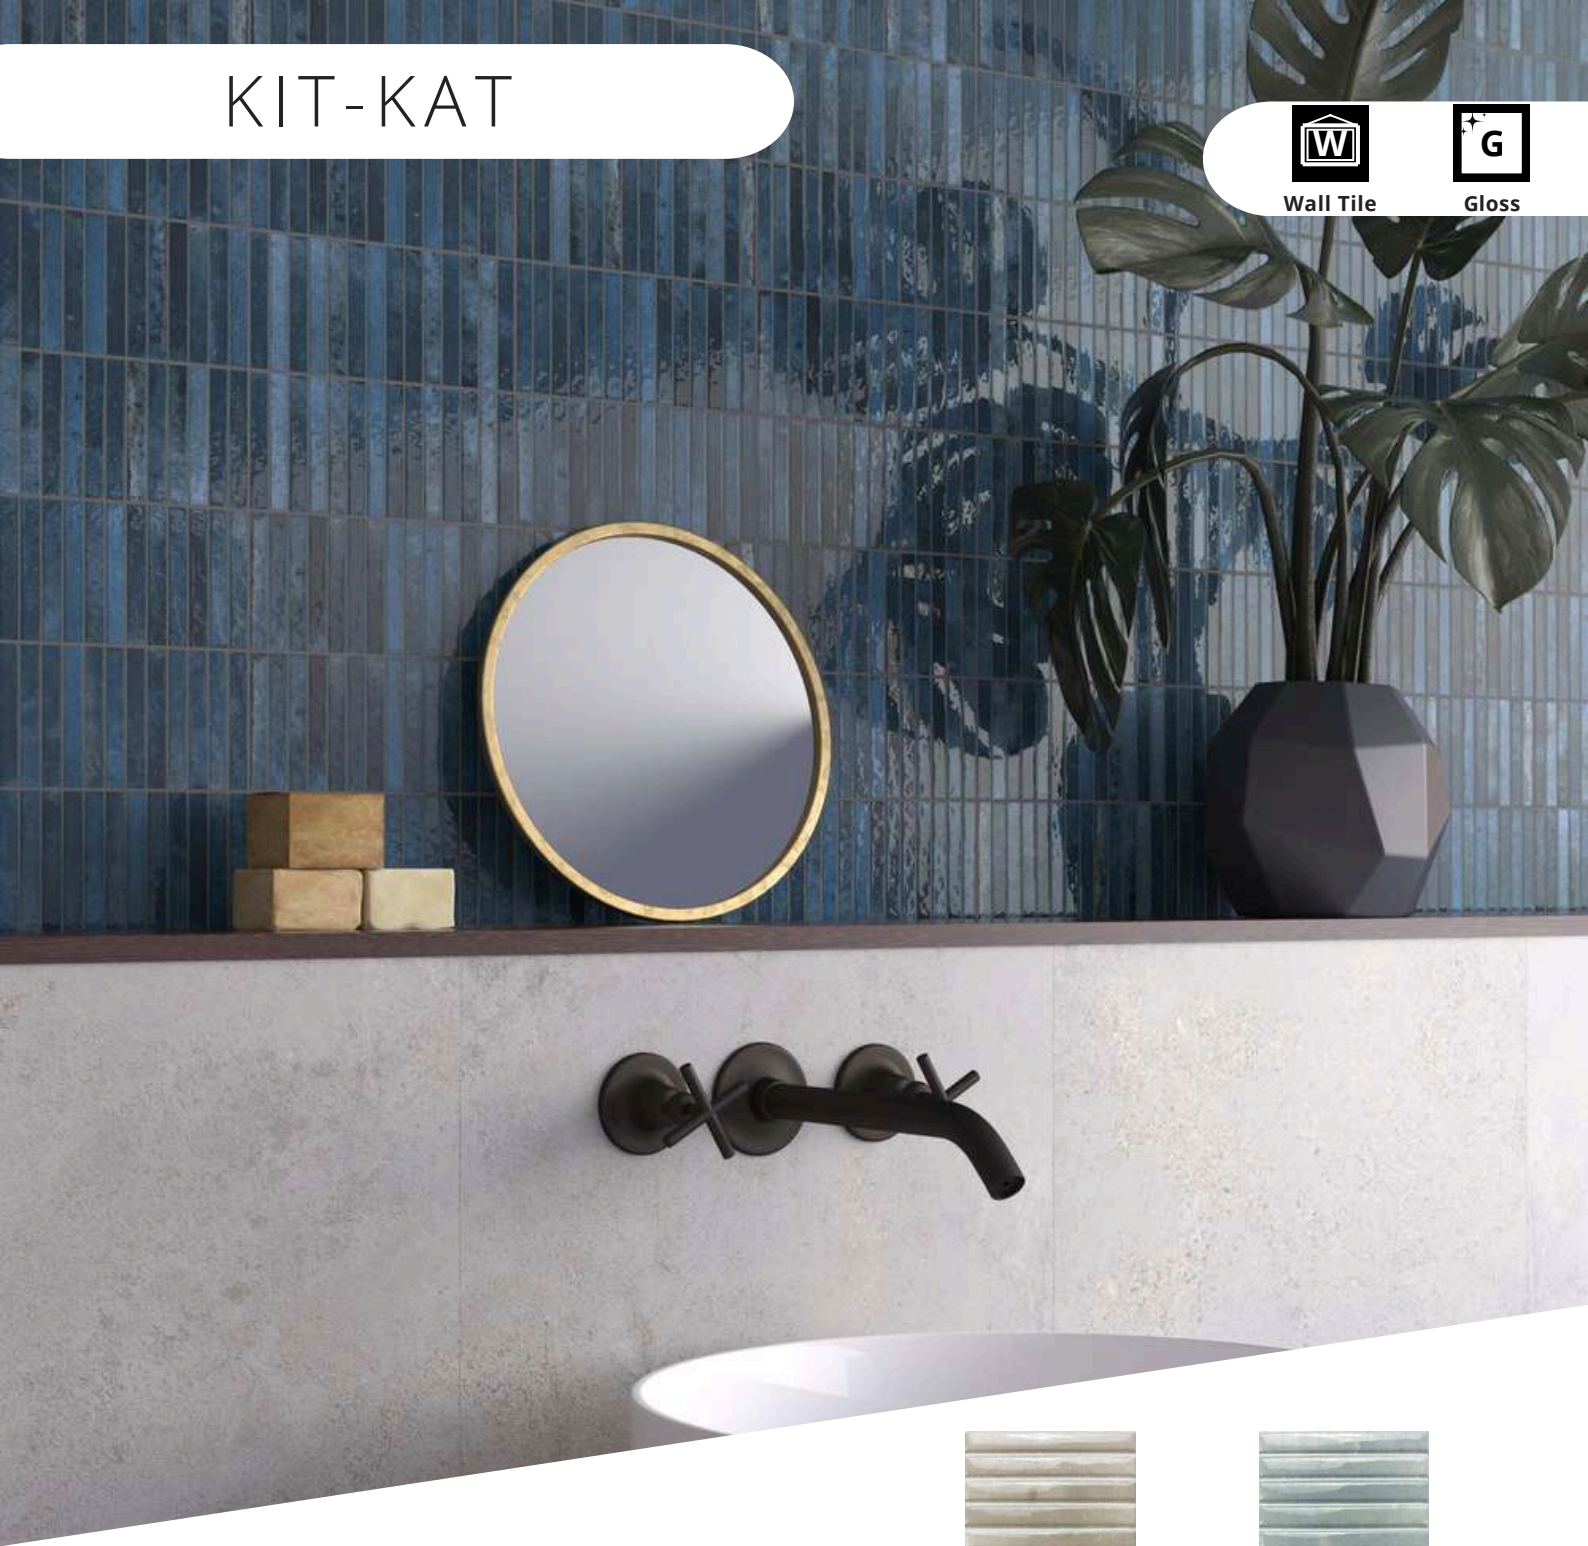

Body

Ceramic

Ivory

Talco

KIT-KAT

Wall Tile

Gloss

Size

231x115

Suitability

Wall

Finish

Gloss

Body

Porcelain

Ivory