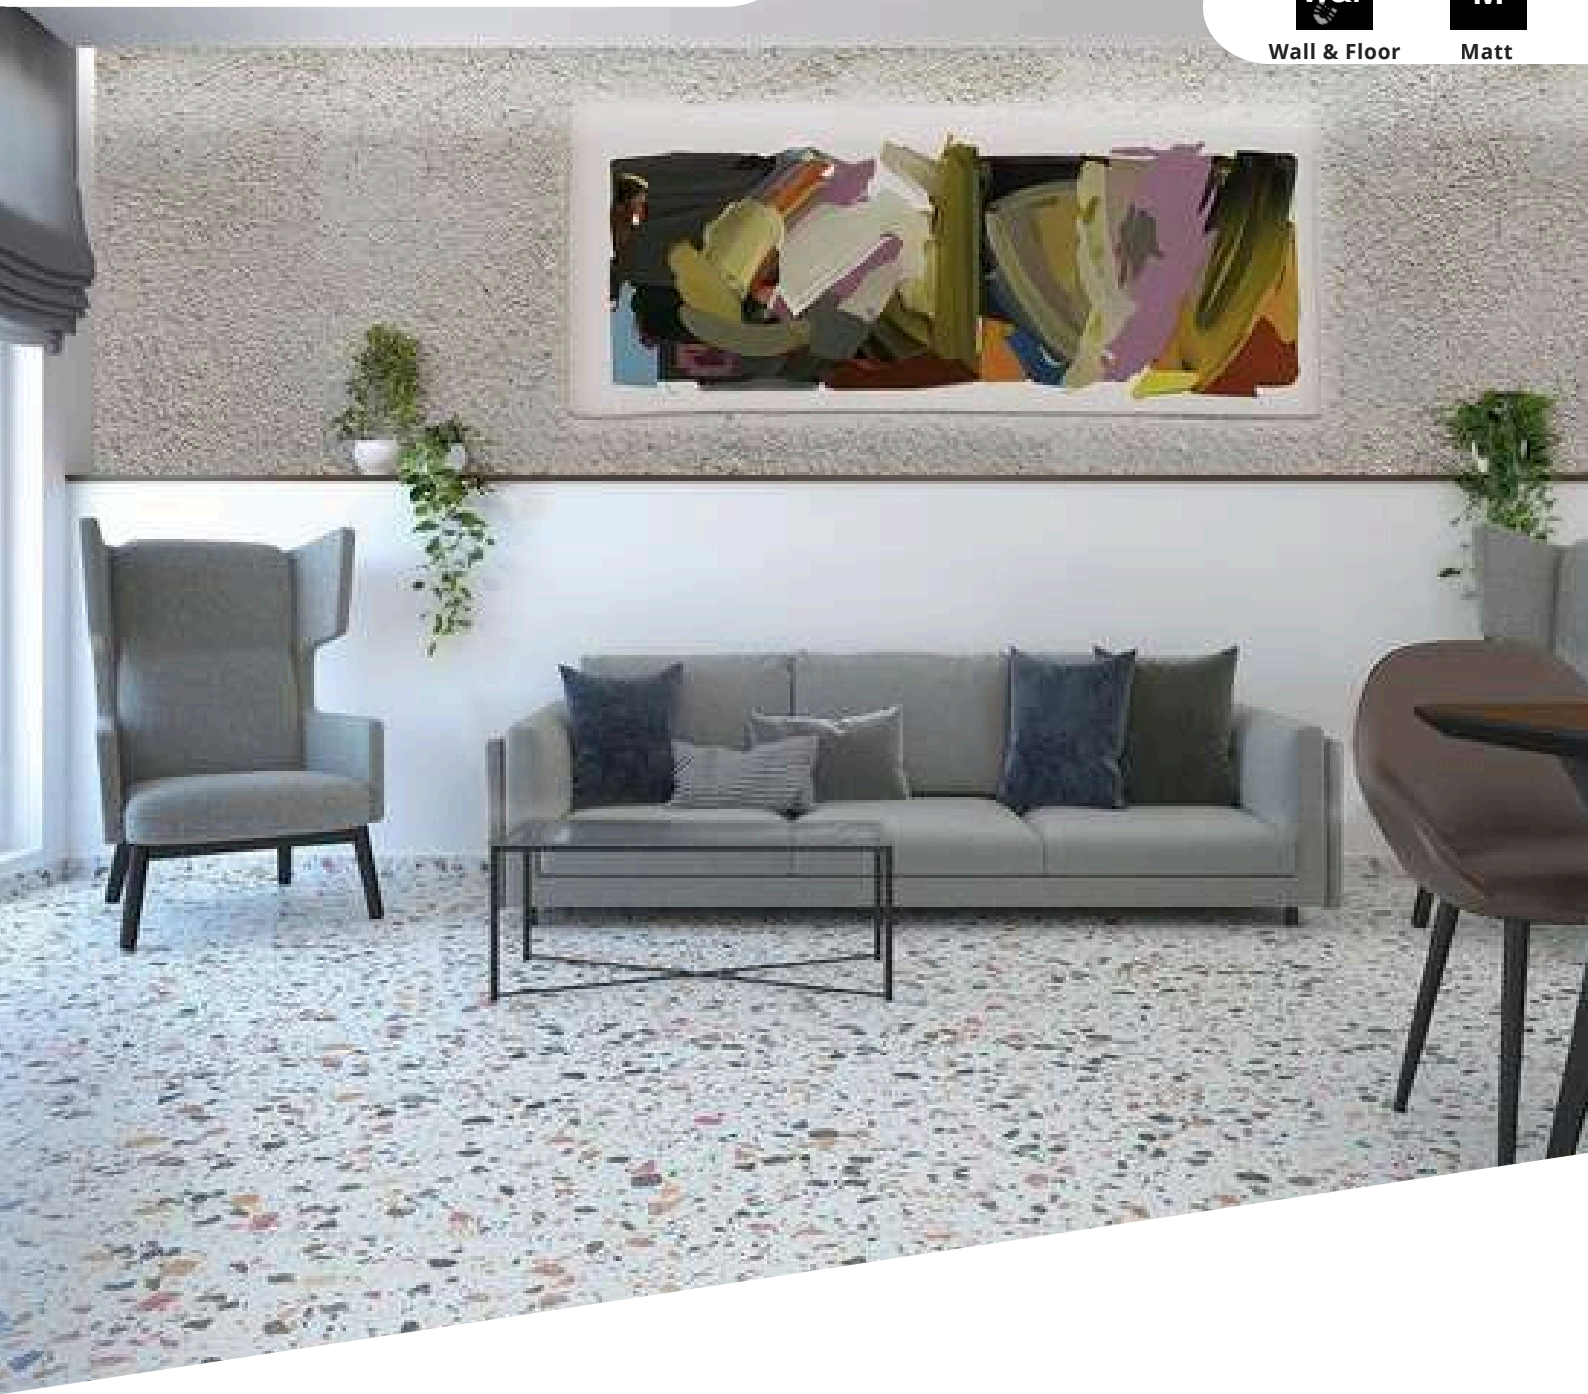

AZZO

W&F

M

Wall & Floor

Matt