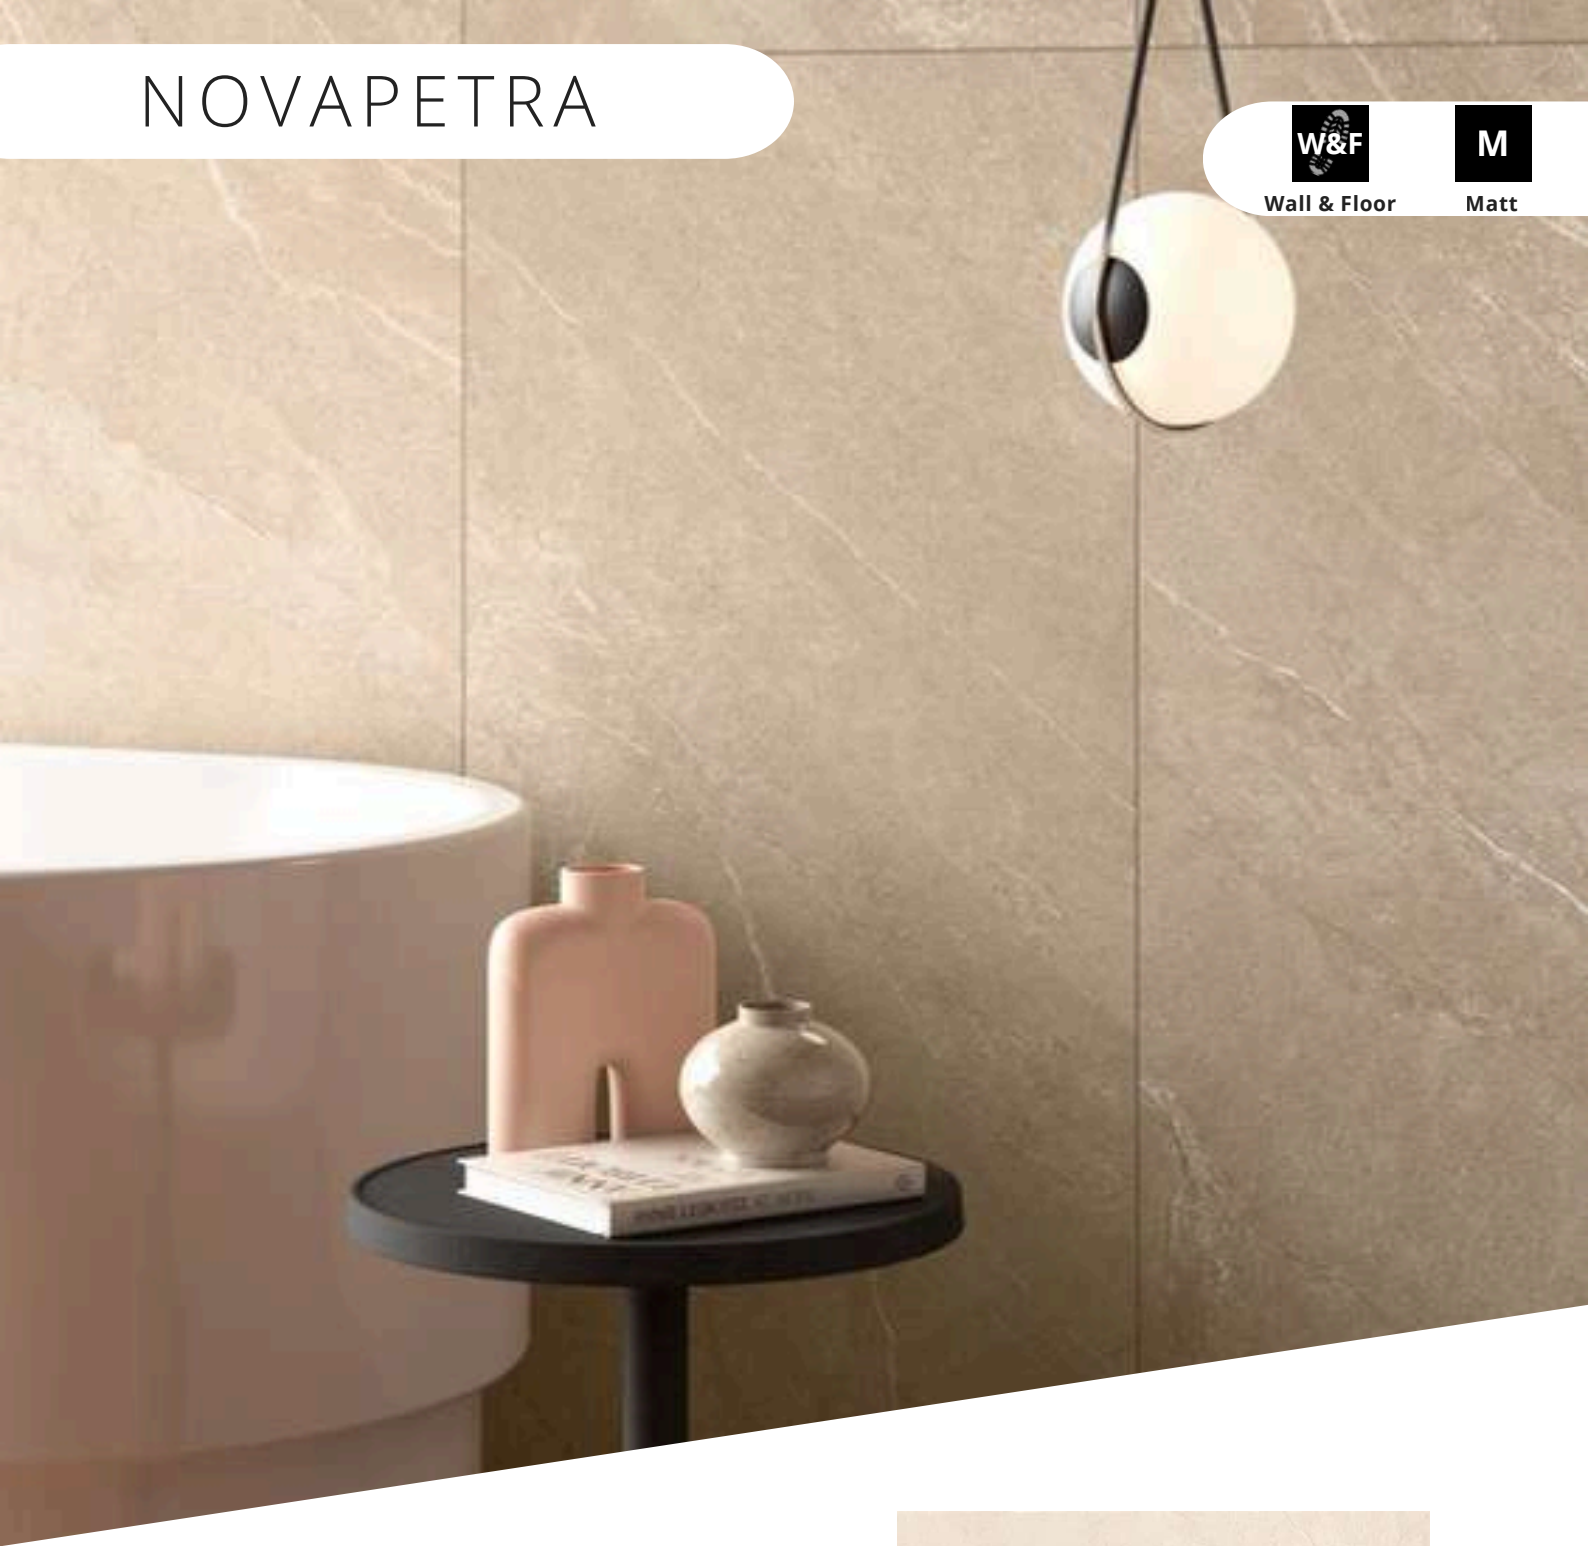

Light Greige

Dark Greige

NOVAPETRA

W&F

Wall & Floor

M

Matt

Size

1200x600

Suitability

Wall & Floor

Finish

Matt

Body

Porcelain

Light Greige