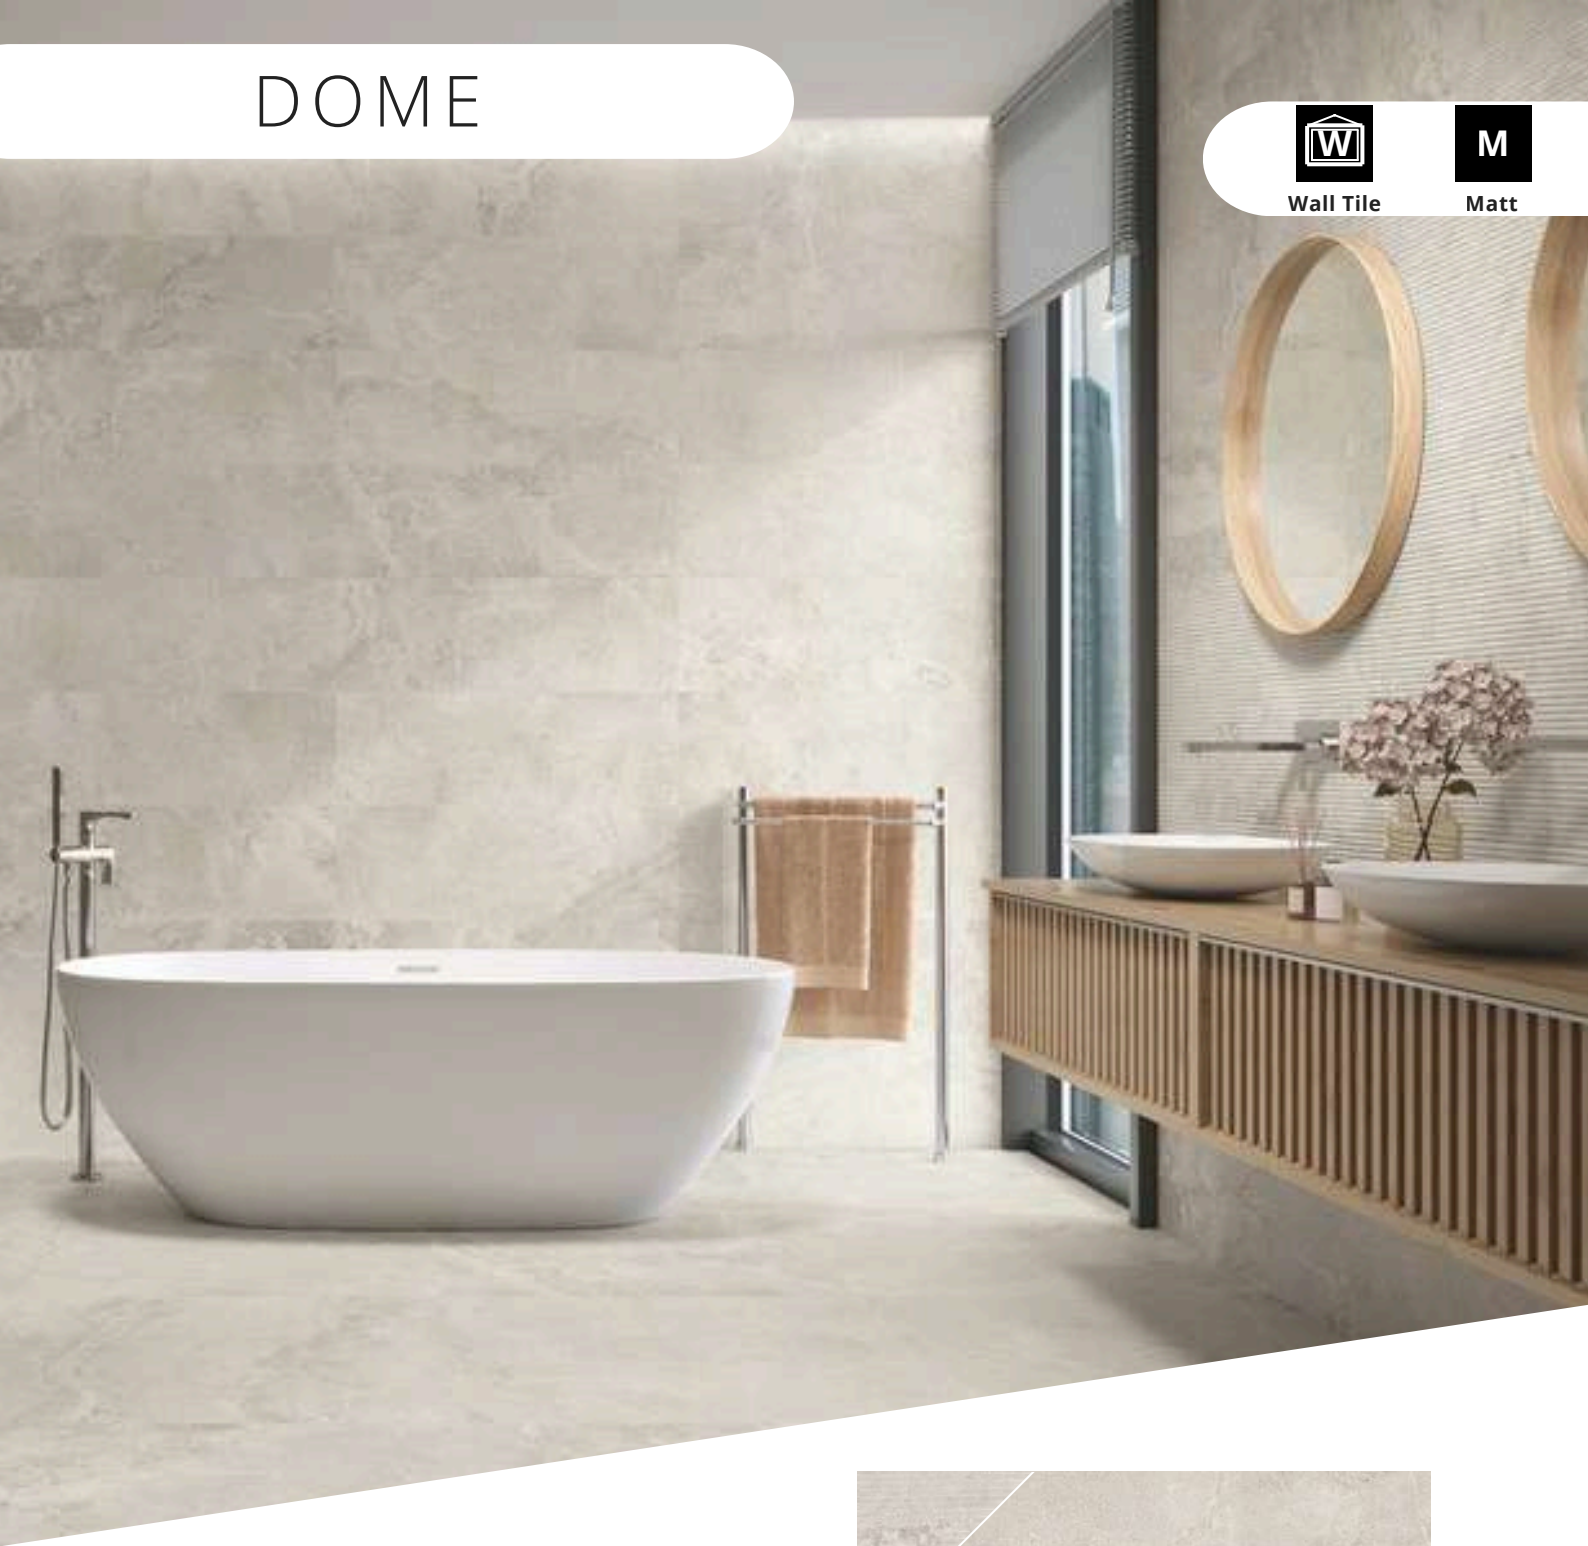

Matt

Body

Porcelain

Arena

DOME

Wall Tile

M

Matt