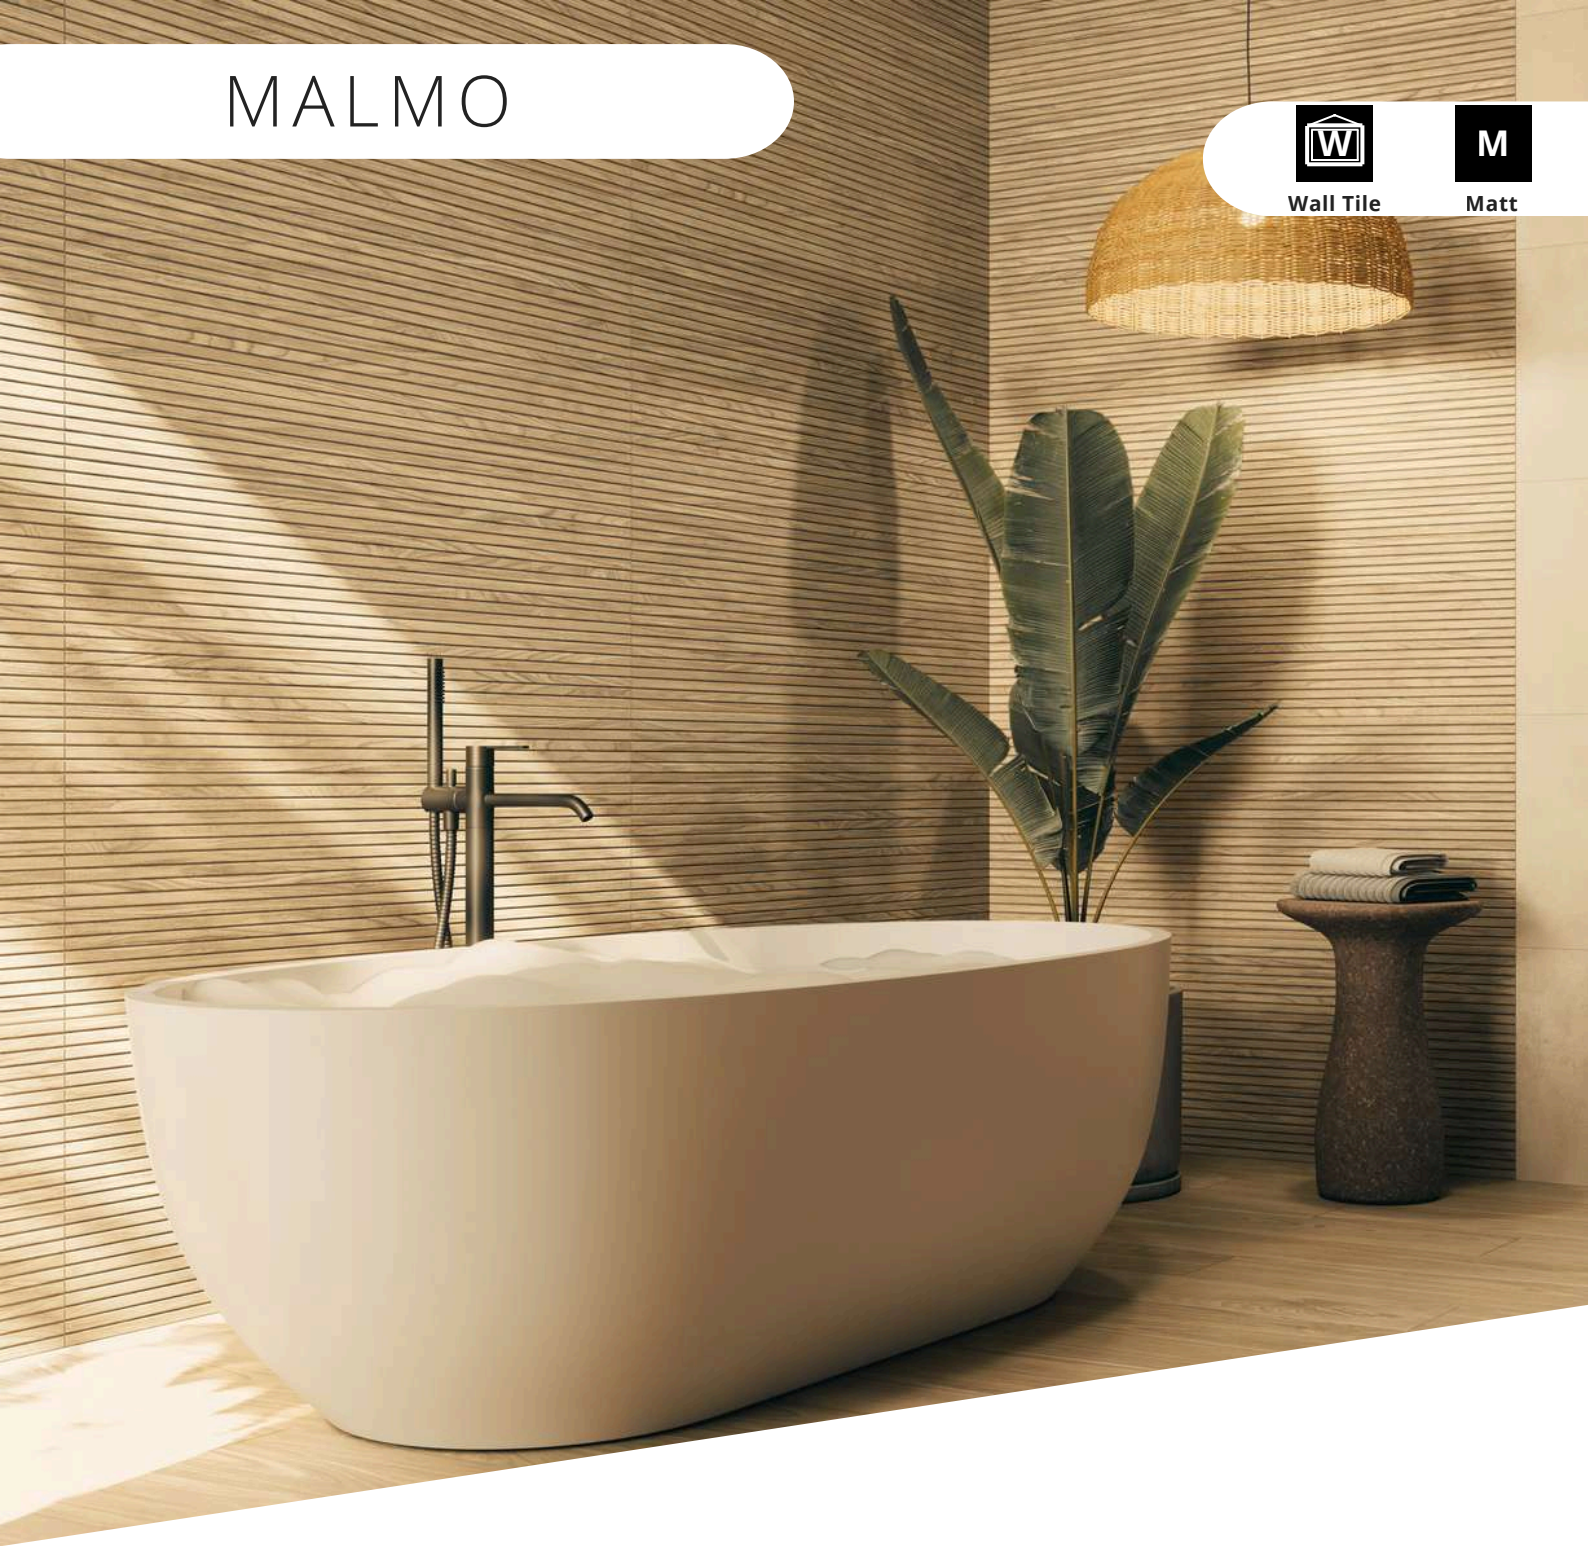

Roble

Taupe

Blanco

MALMO

Wall Tile

M

Matt

Size	1200x450
Suitability	Wall
Finish	Matt
Body	Ceramic