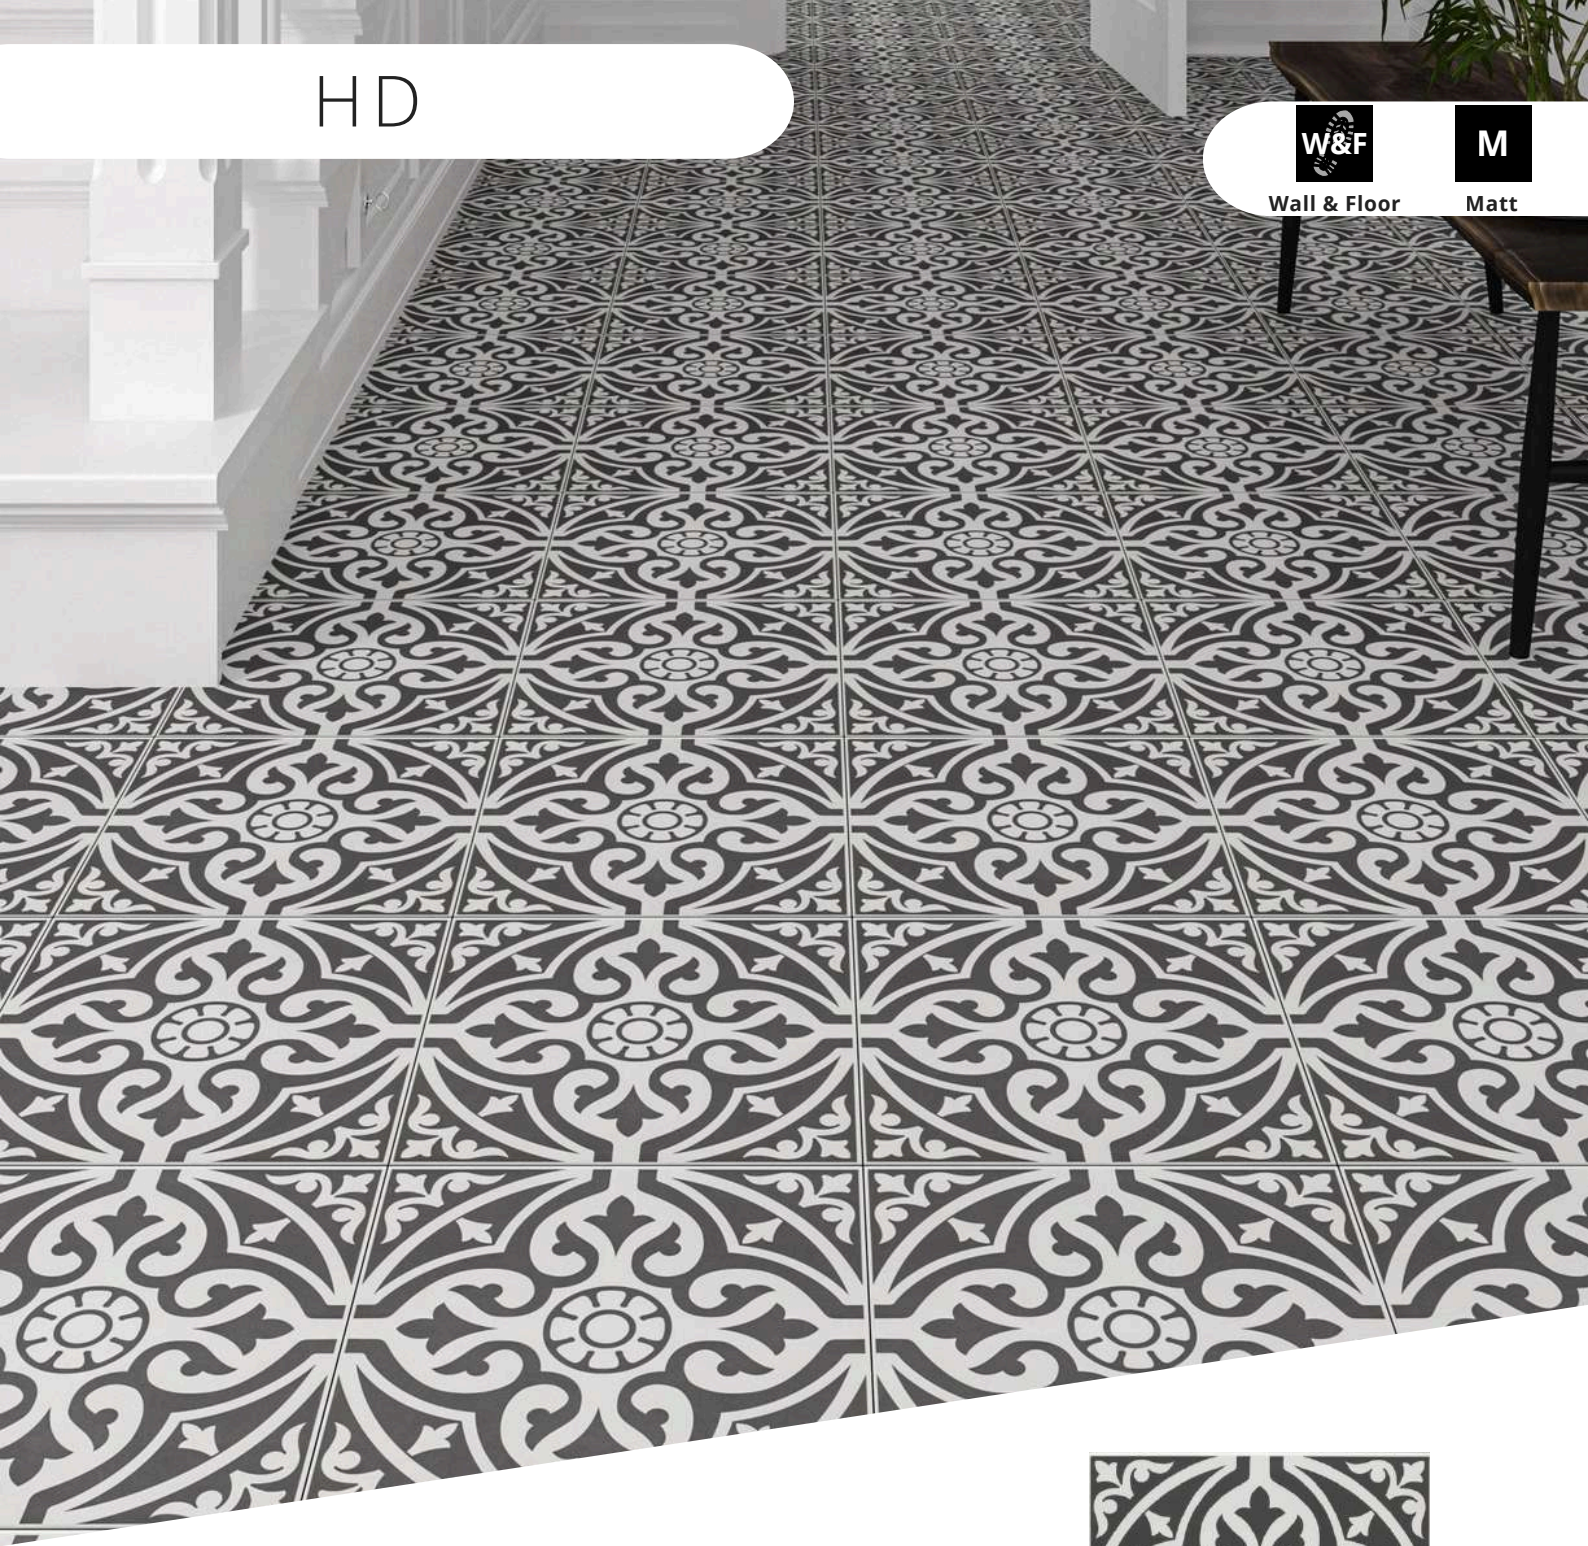

HD

W&F

Wall & Floor

M

Matt