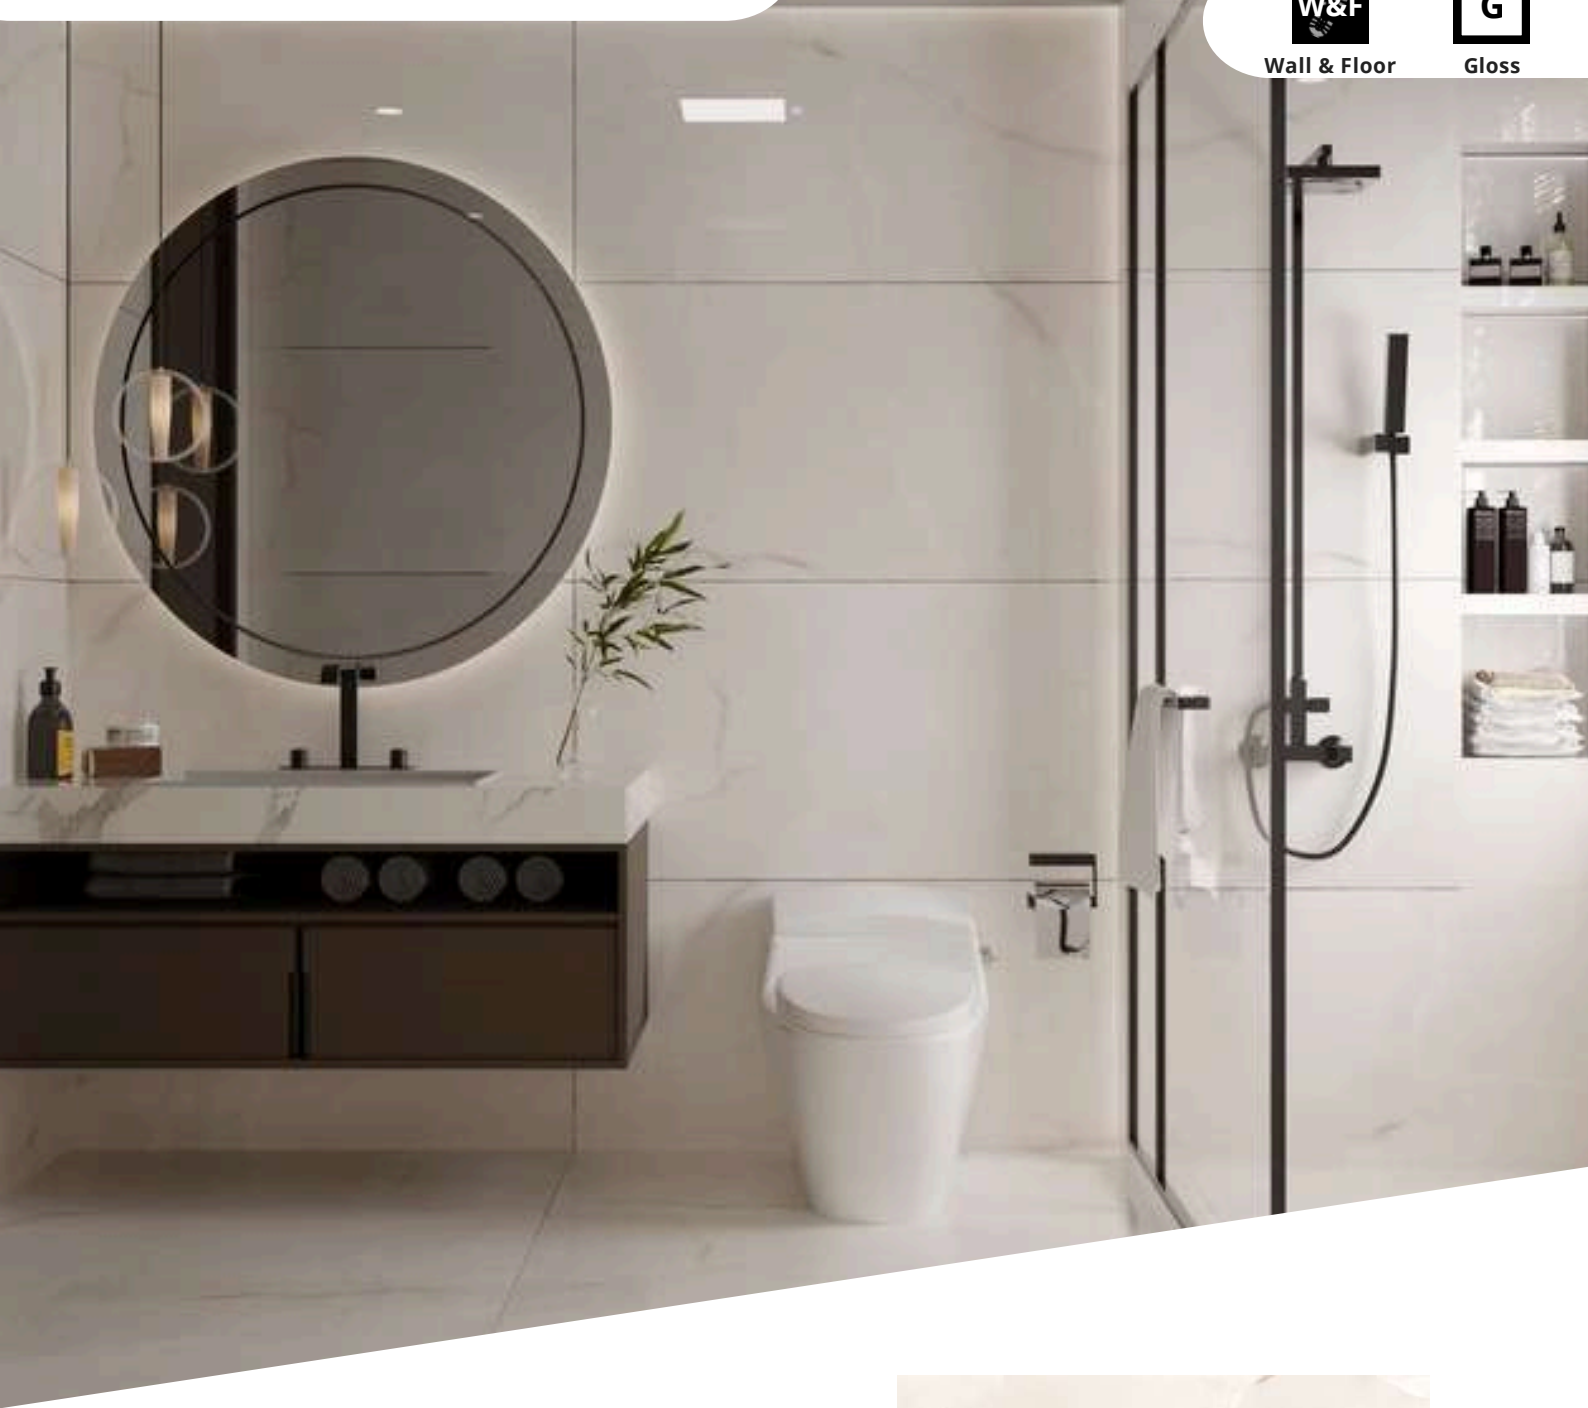

Finish Gloss

Body Porcelain

Oro

VENATO ONICE

Wall & Floor

Gloss

Size 1200x600

Suitability Wall & Floor

Finish Gloss

Body Porcelain

Beige

Grey

Sunderland

Unit 7A-B Carrmere Rd
Leechmere Ind. Est.
Sunderland
SR2 9TW

0191 500 9552

Westerhope