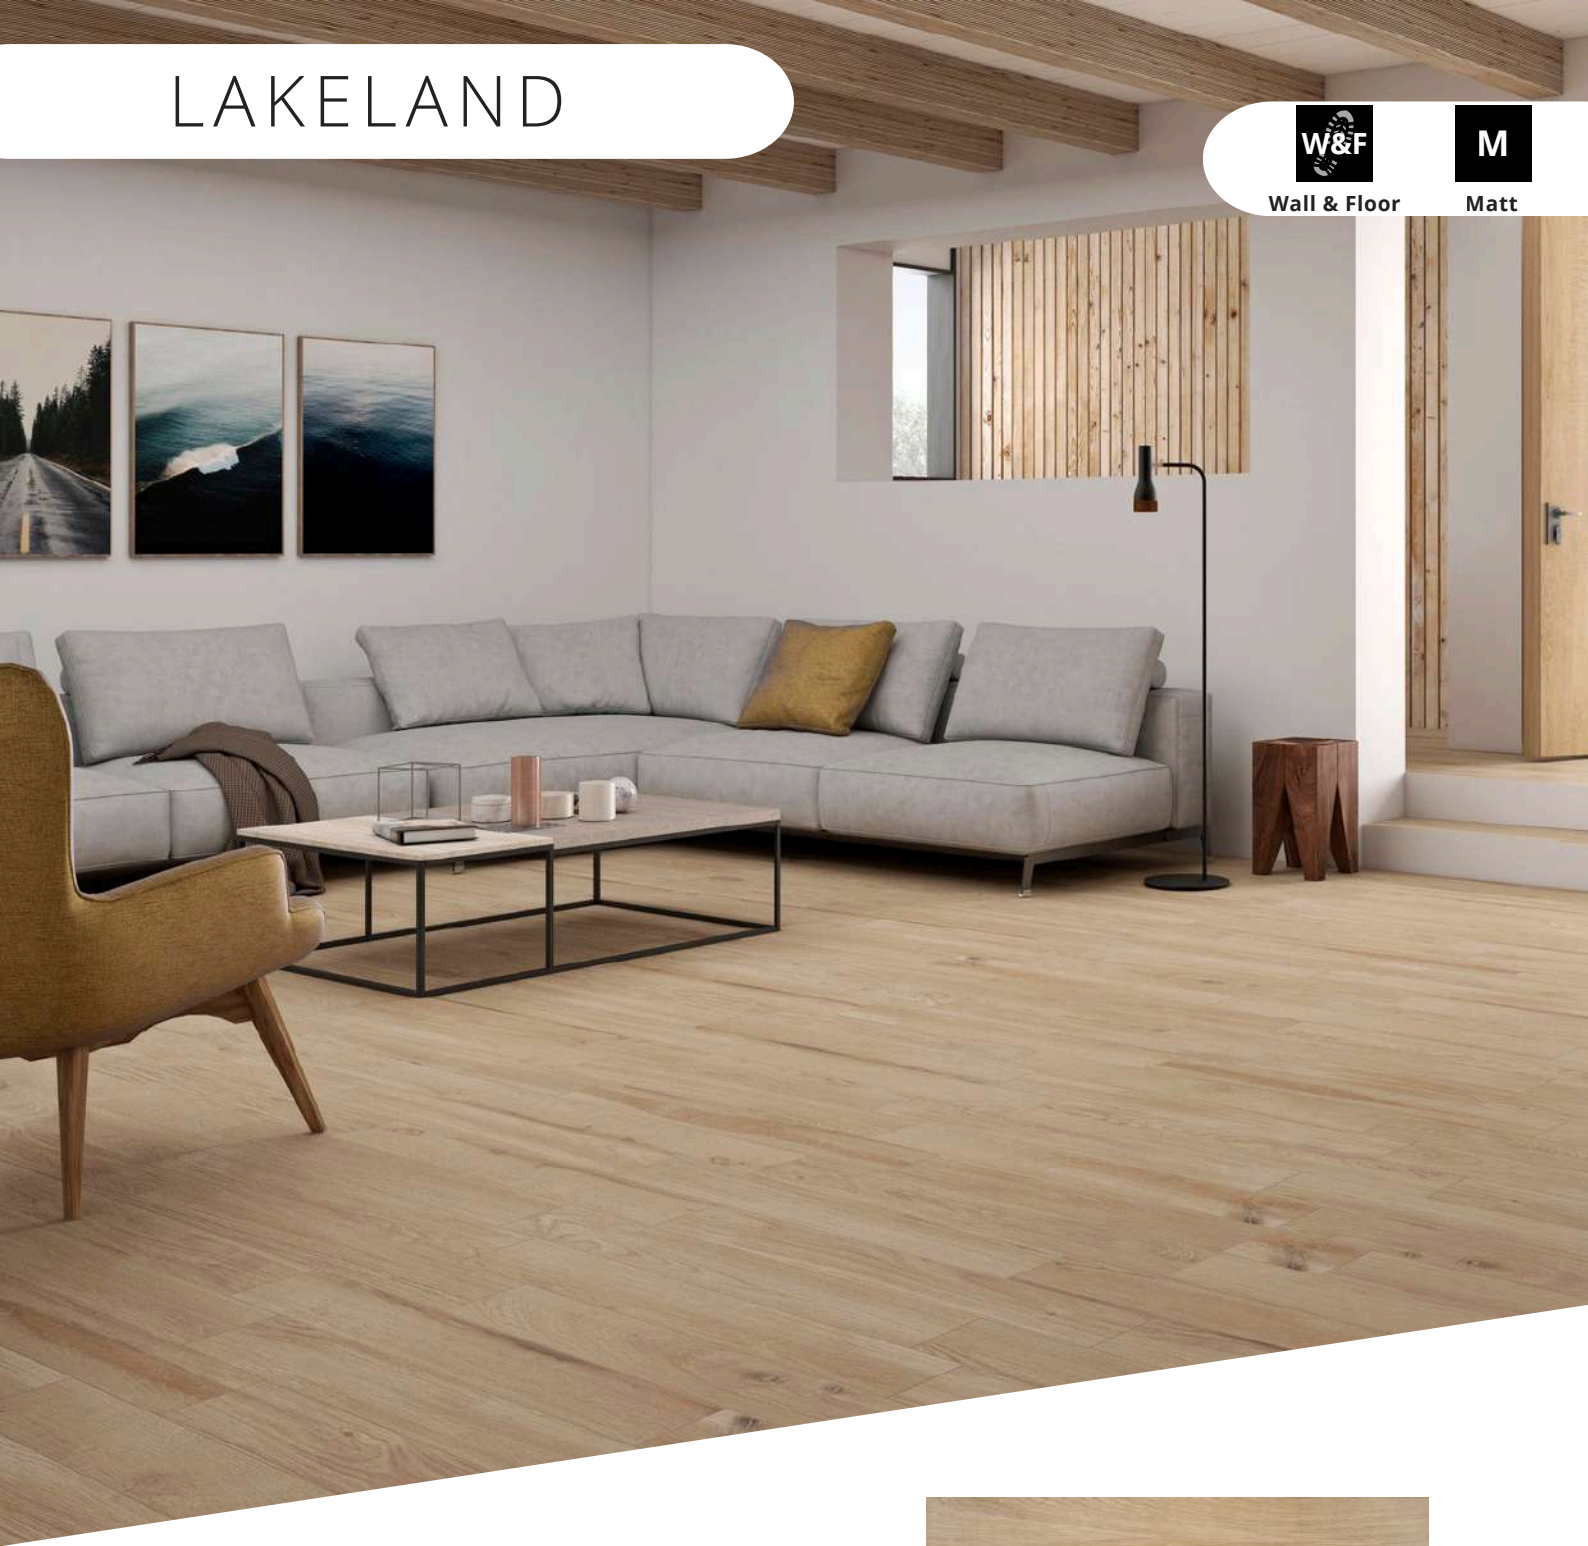

Umber

Body

Porcelain

LAKELAND

Wall & Floor

M

Matt

Size