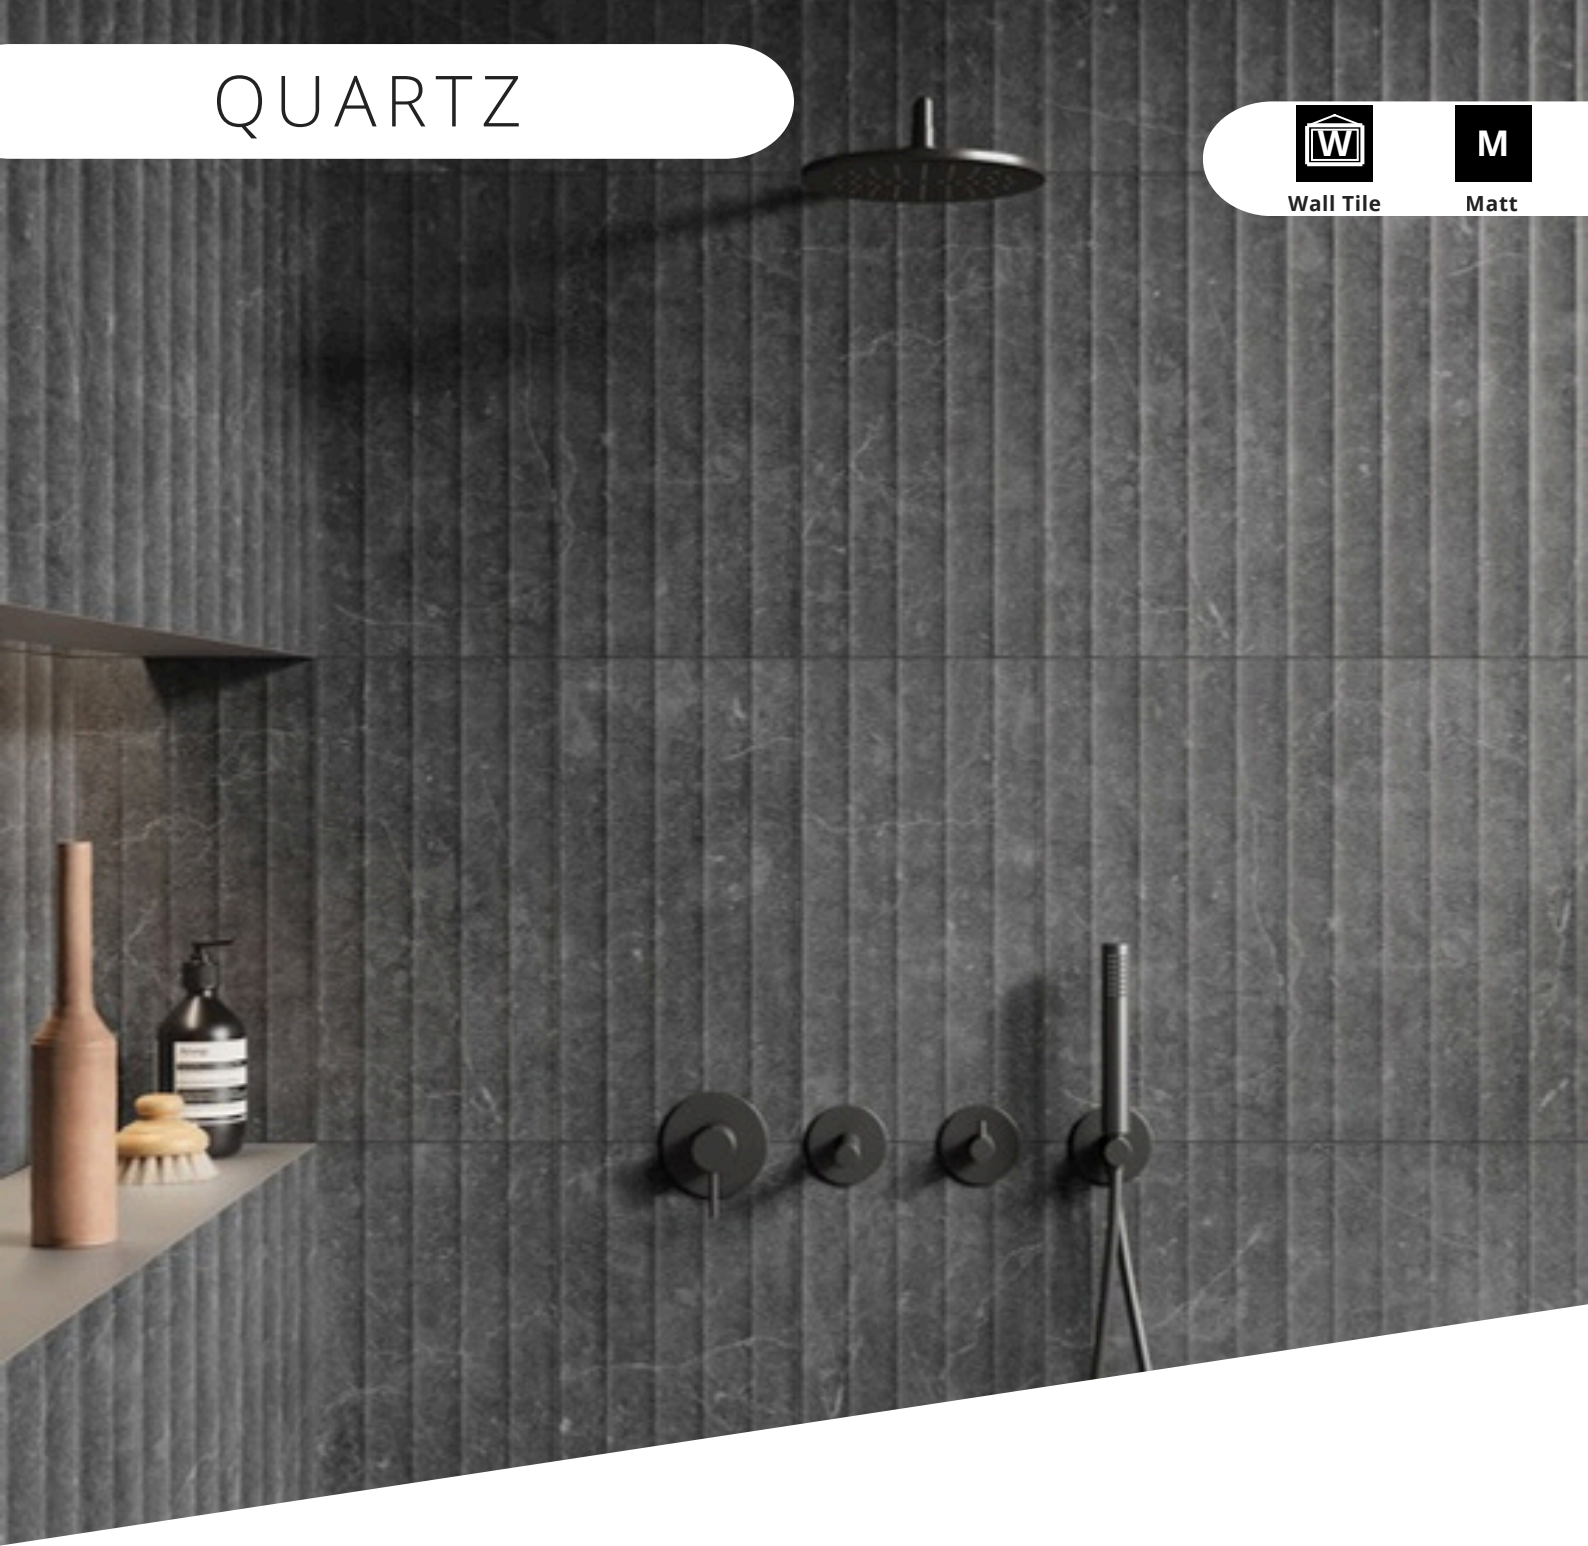

Body

Porcelain

Pune

QUARTZ

Wall Tile

M

Matt

Size