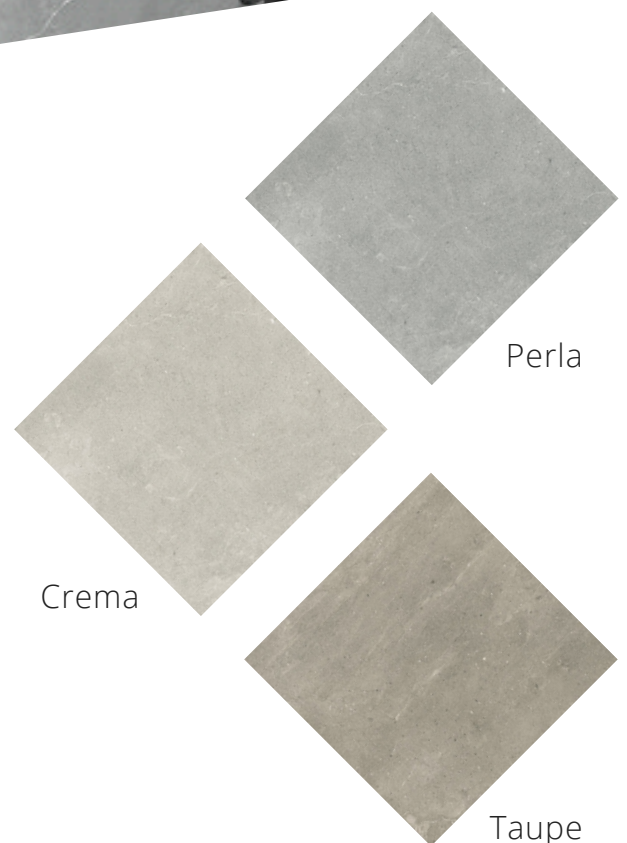

Size

600x600

Suitability

Wall & Floor

Finish

Matt

Body

Porcelain