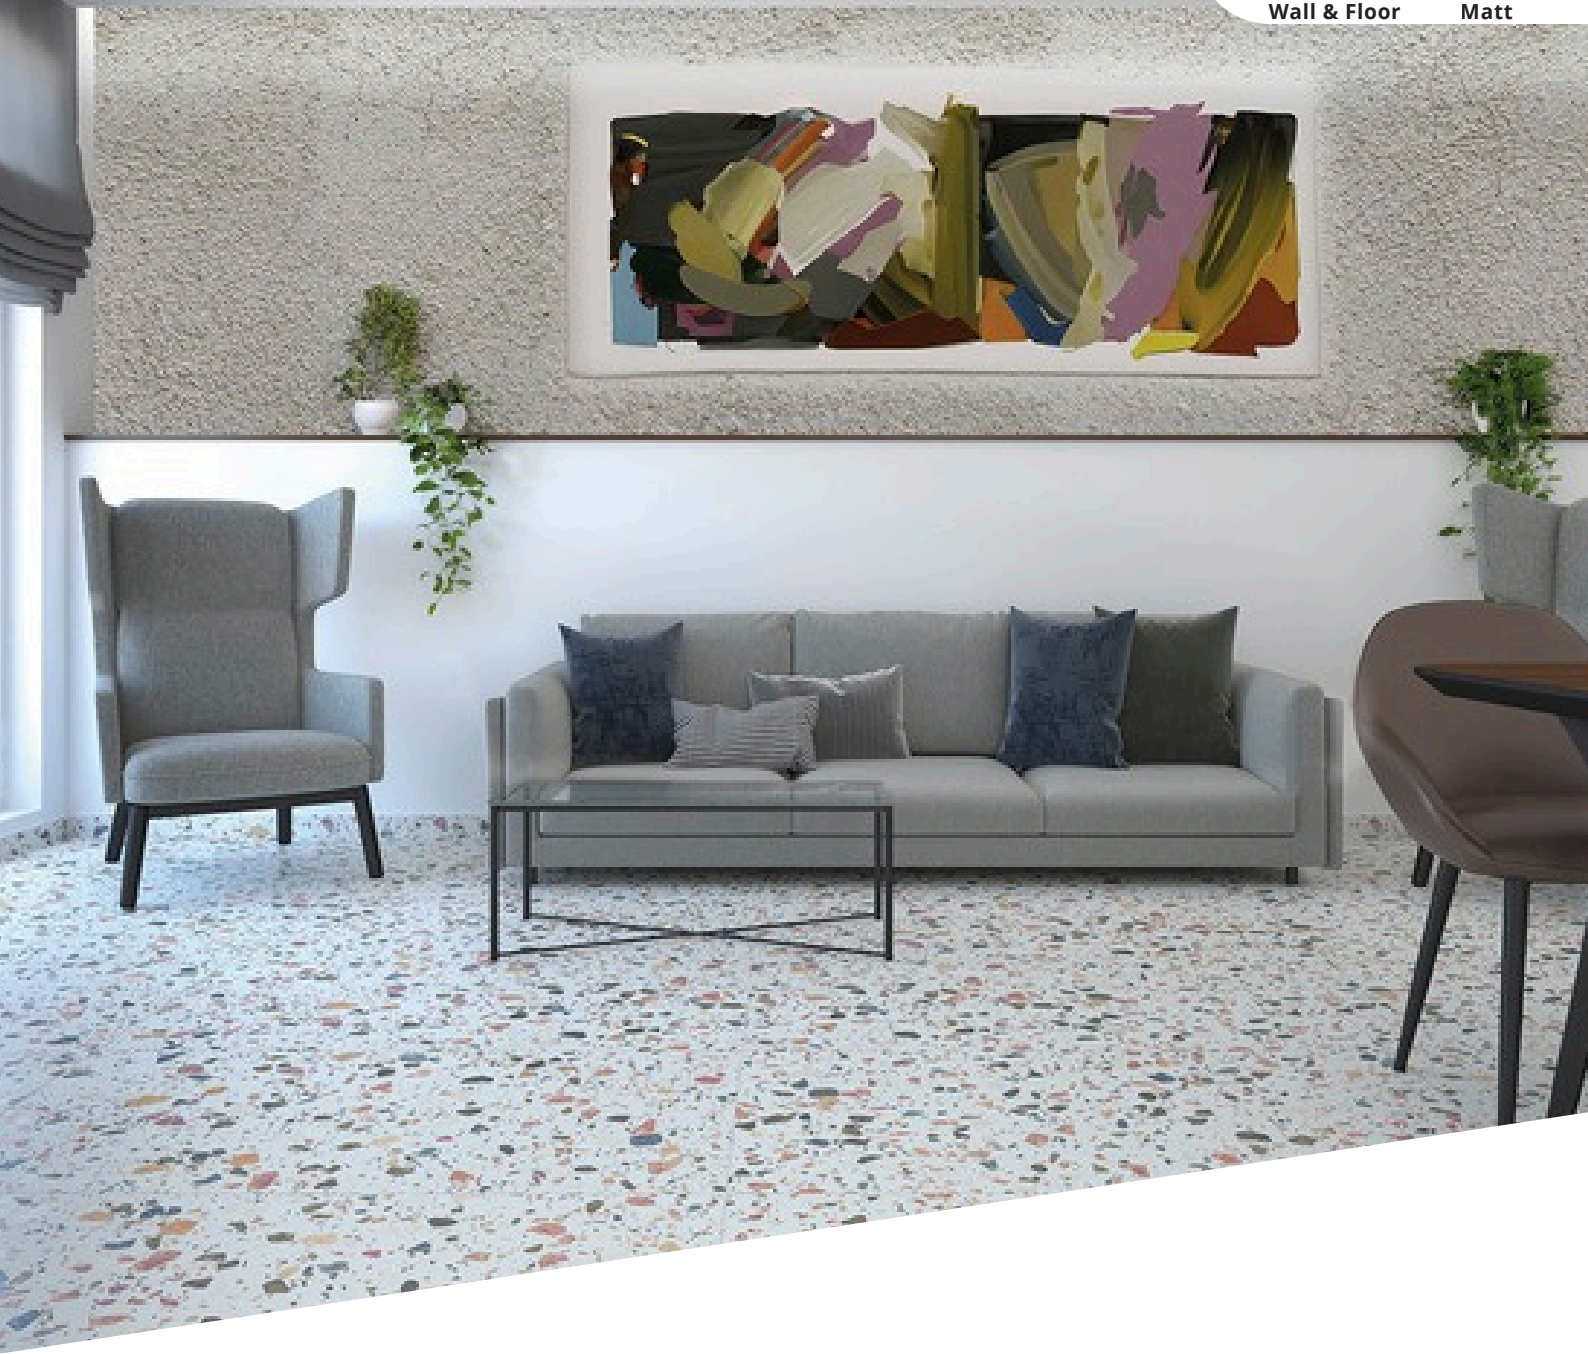

AZZO

Wall & Floor

M

Matt