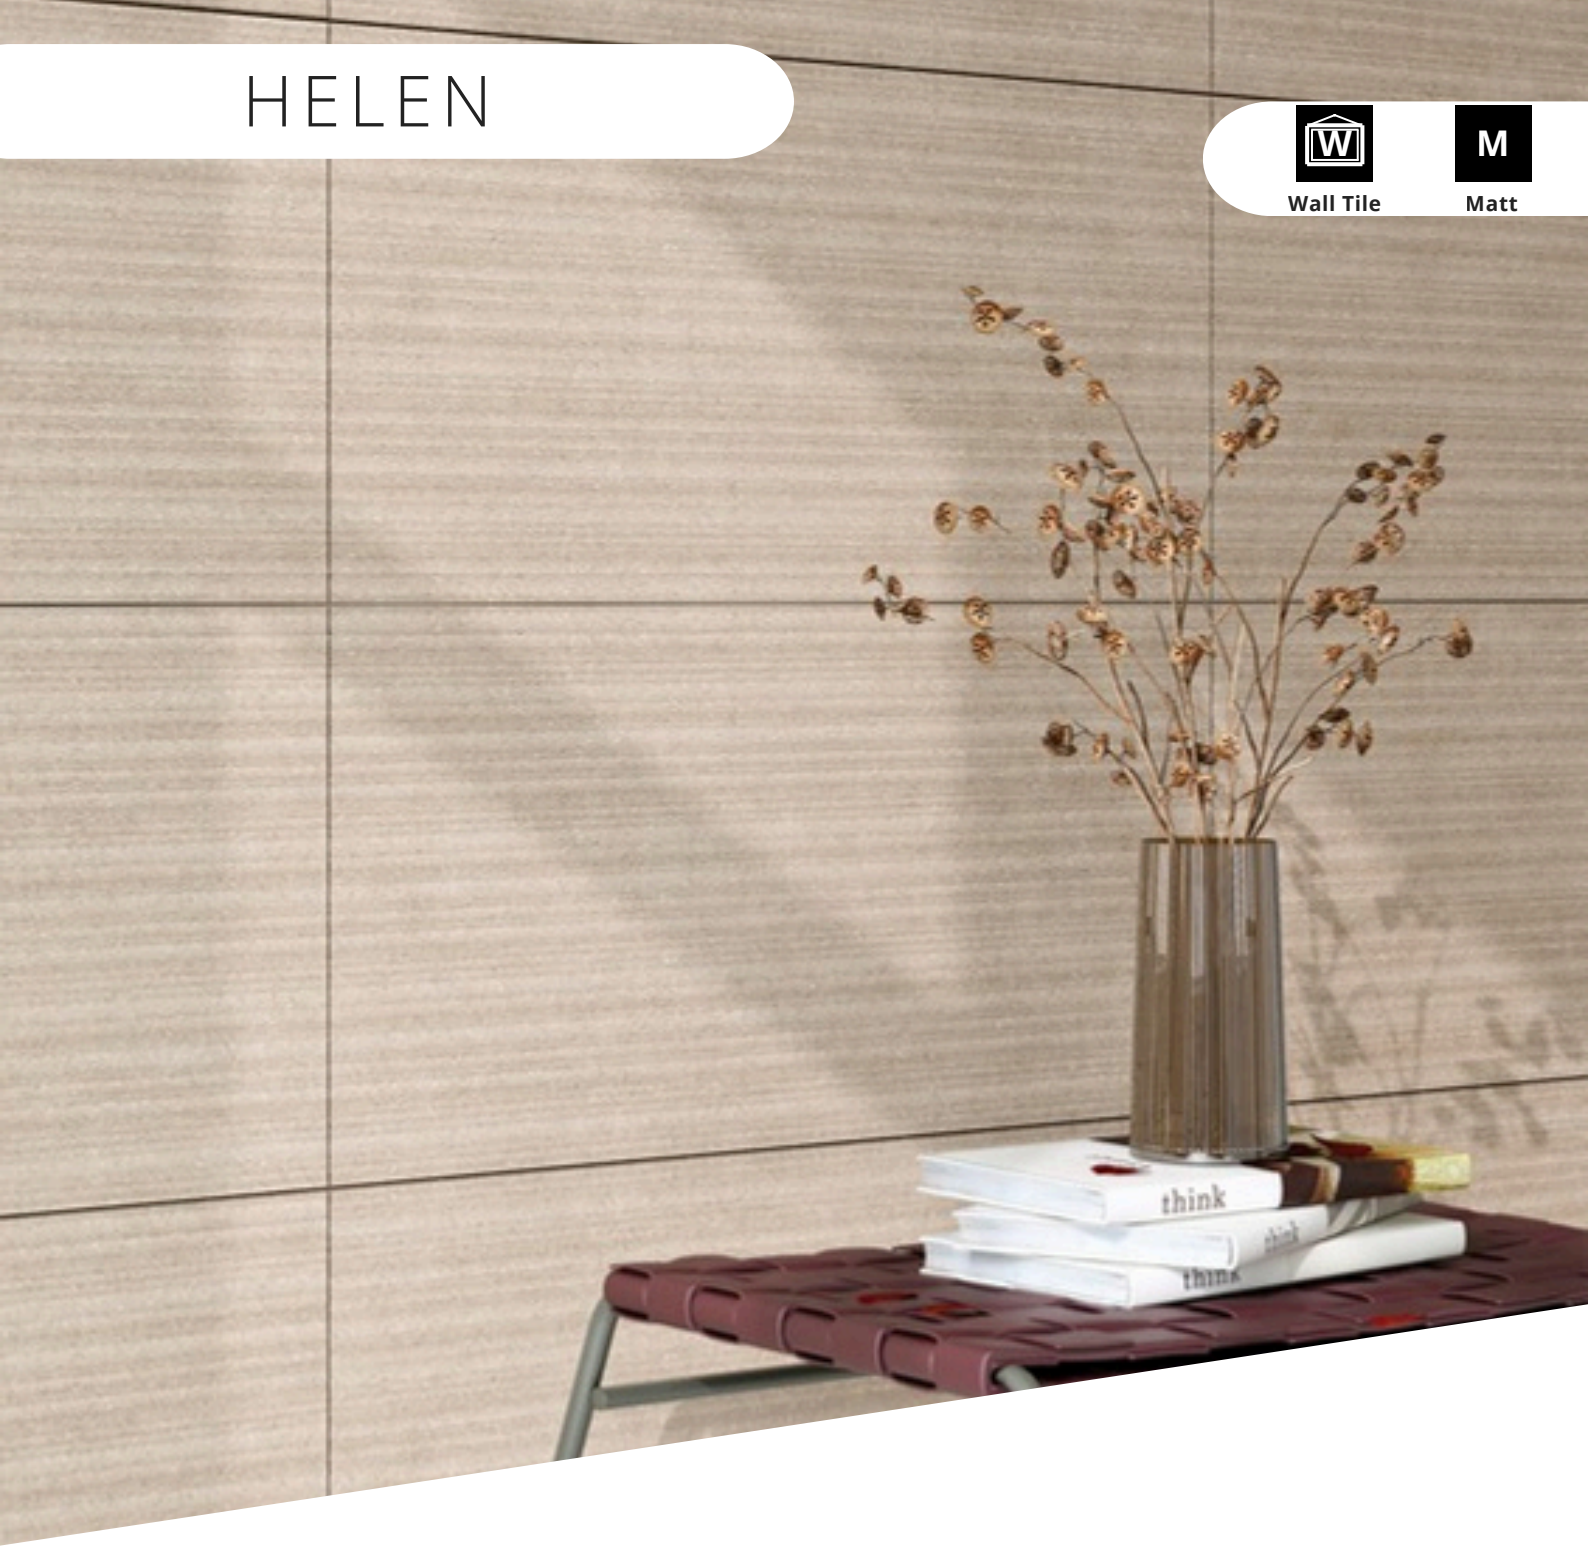

White

HELEN

Wall Tile

M

Matt

Size

600x300

Suitability