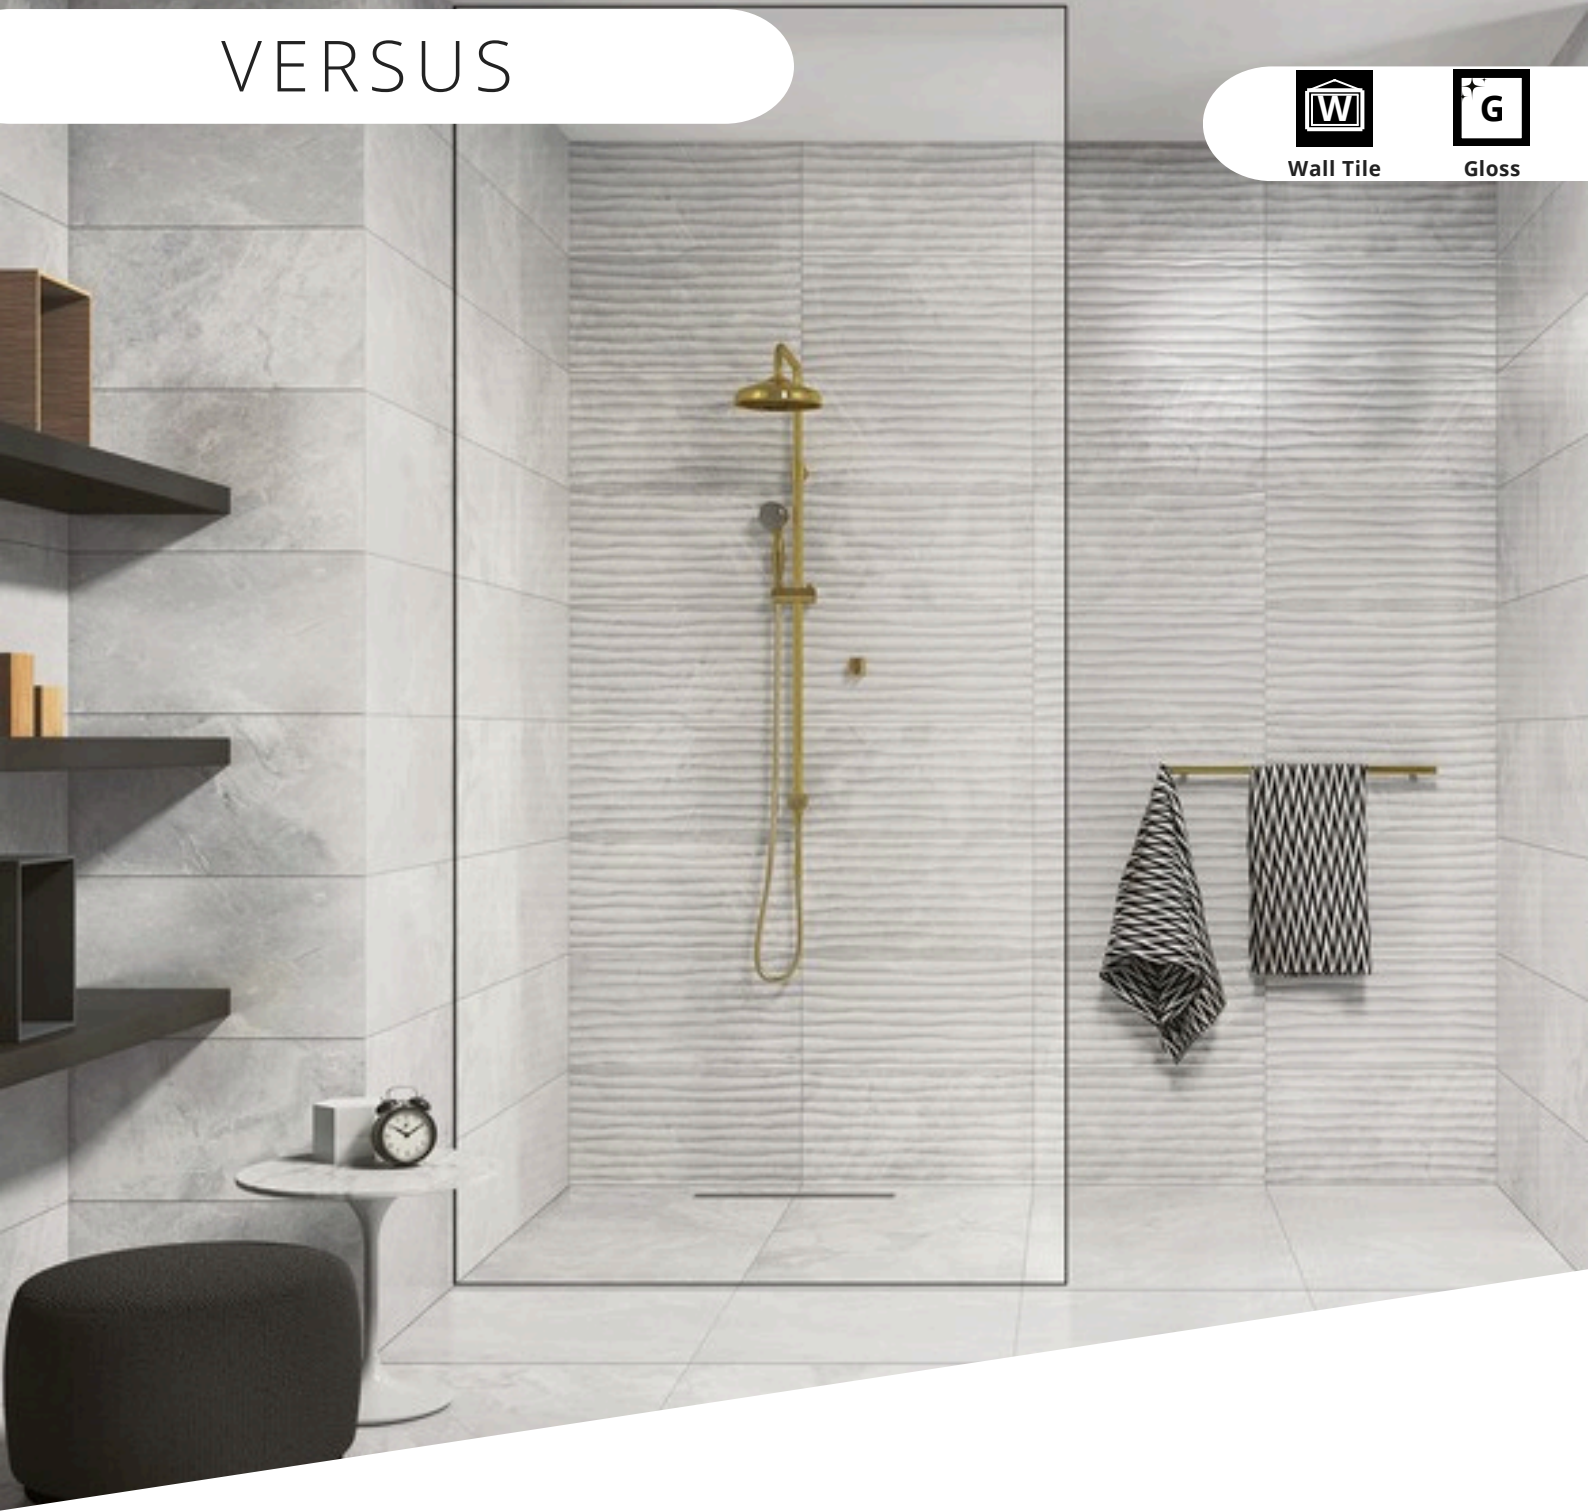

Size

600x300

Suitability

Wall

Finish

Matt

Body

Ceramic

Sand

White

VERSUS

Wall Tile

Gloss

Size

600x300

Versus

Suitability

Wall

Finish

Gloss

Body

Ceramic

Decor

VOID