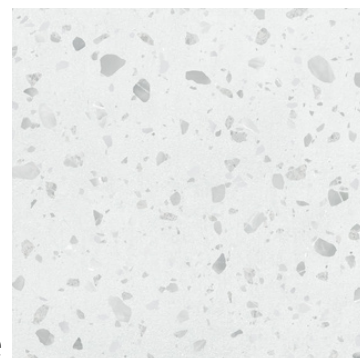

Size 600x600

Suitability Wall & Floor

Finish Matt

Body Porcelain

White