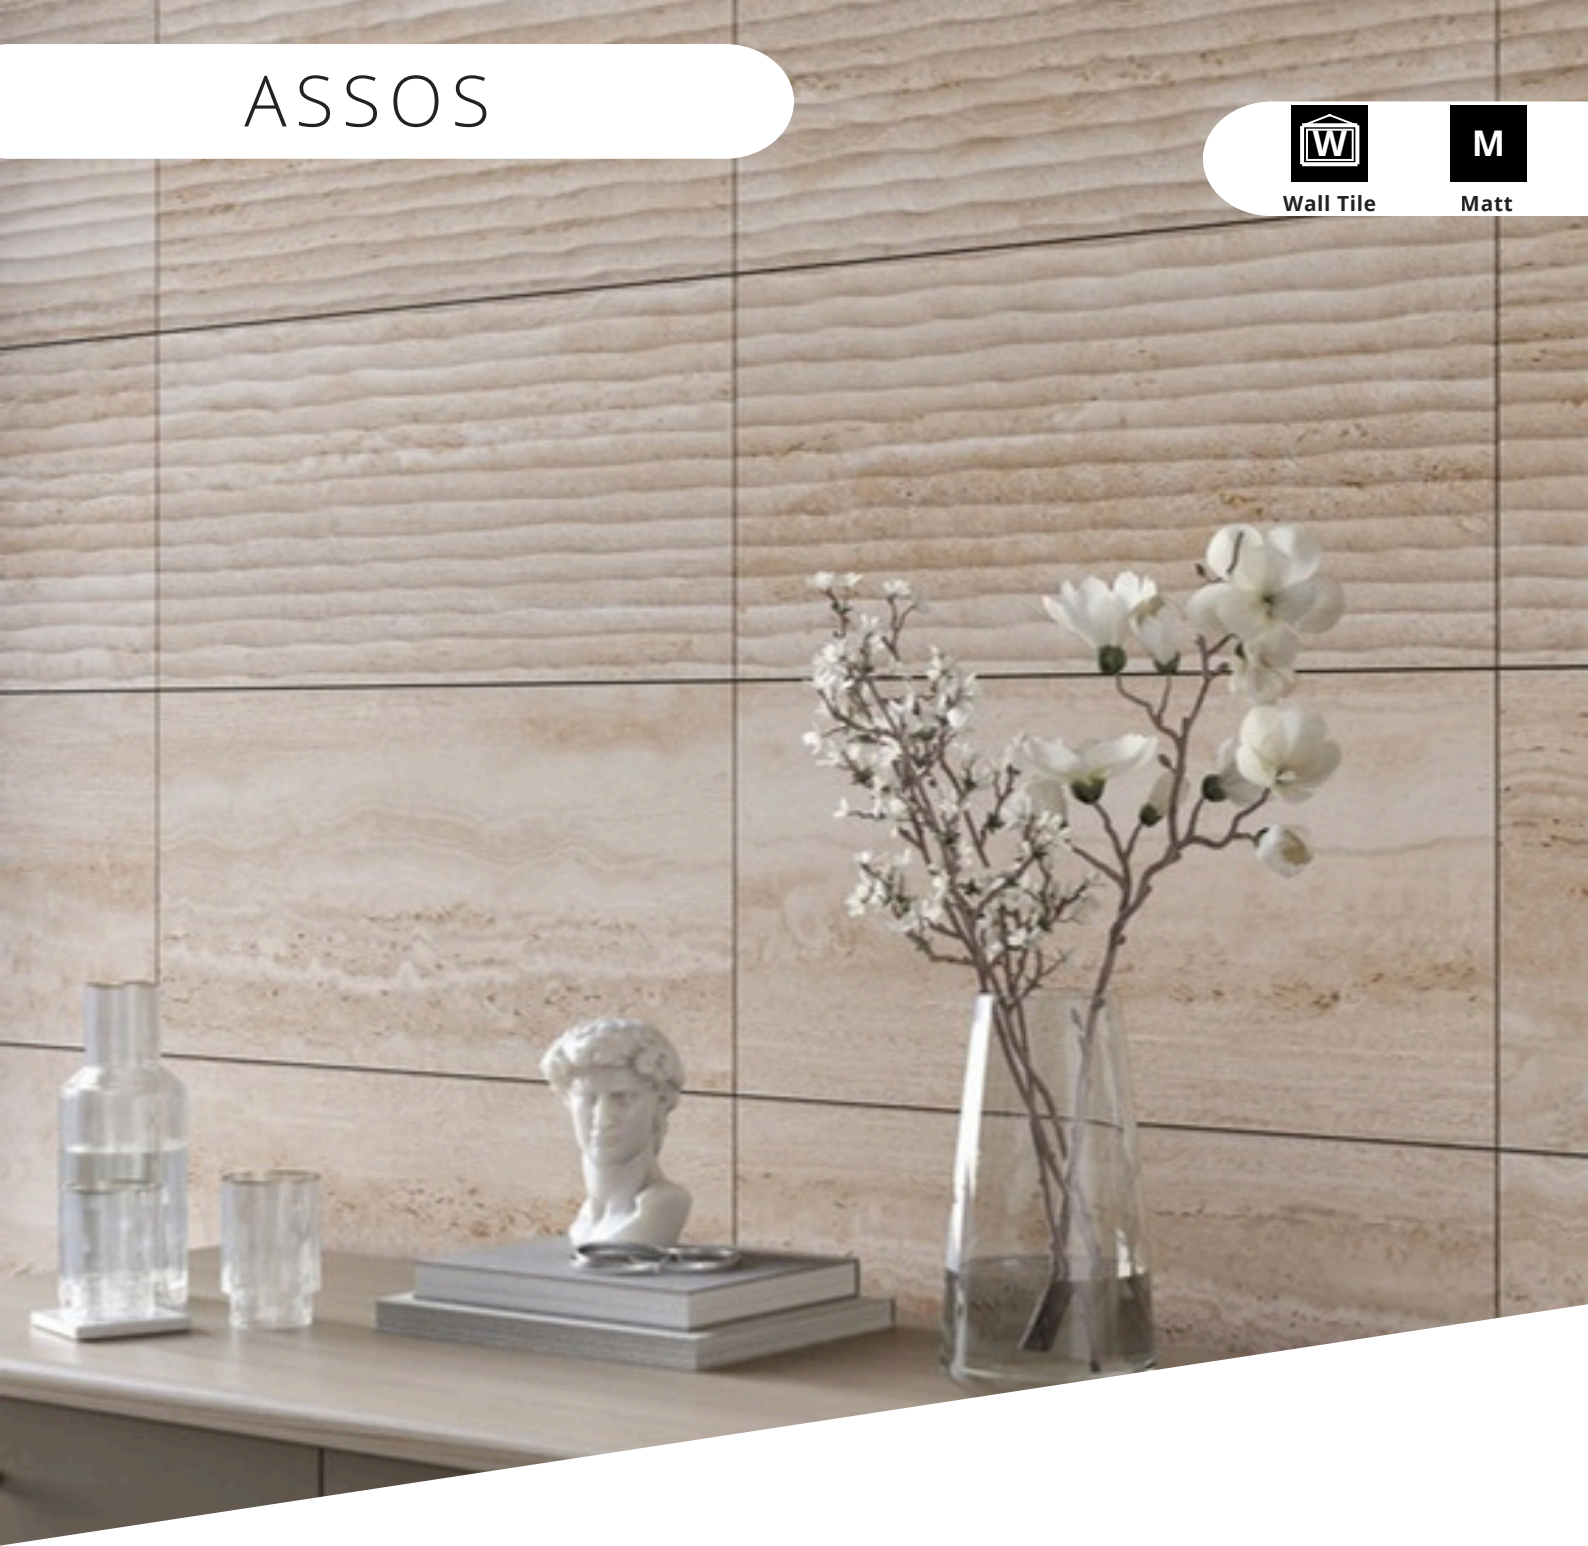

ASSOS

Wall Tile

Matt

Size 600x300

Suitability Wall

Finish Matt

Body Ceramic