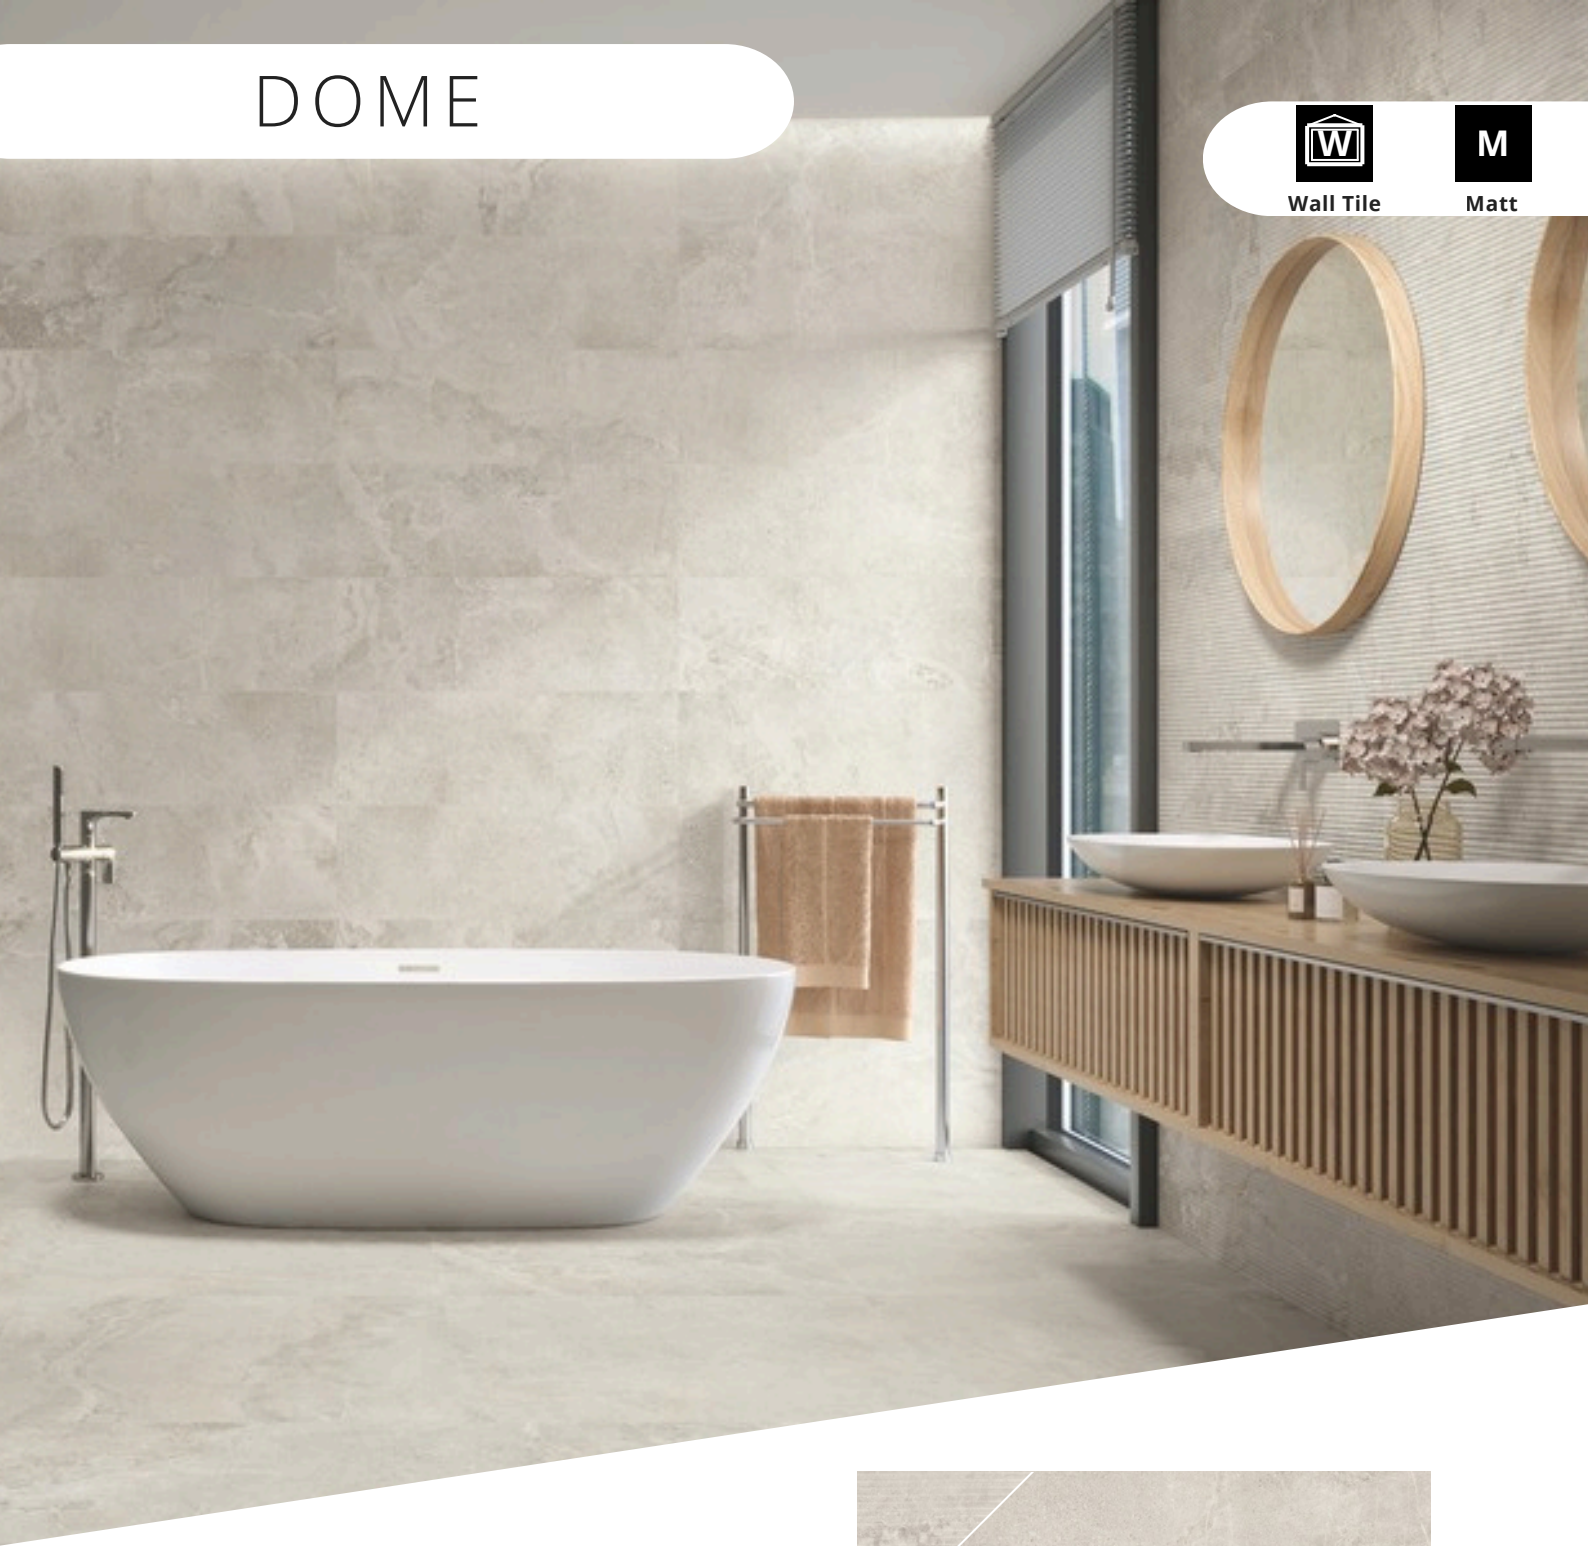

DOME

Wall Tile

M

Matt

Bone & Decor