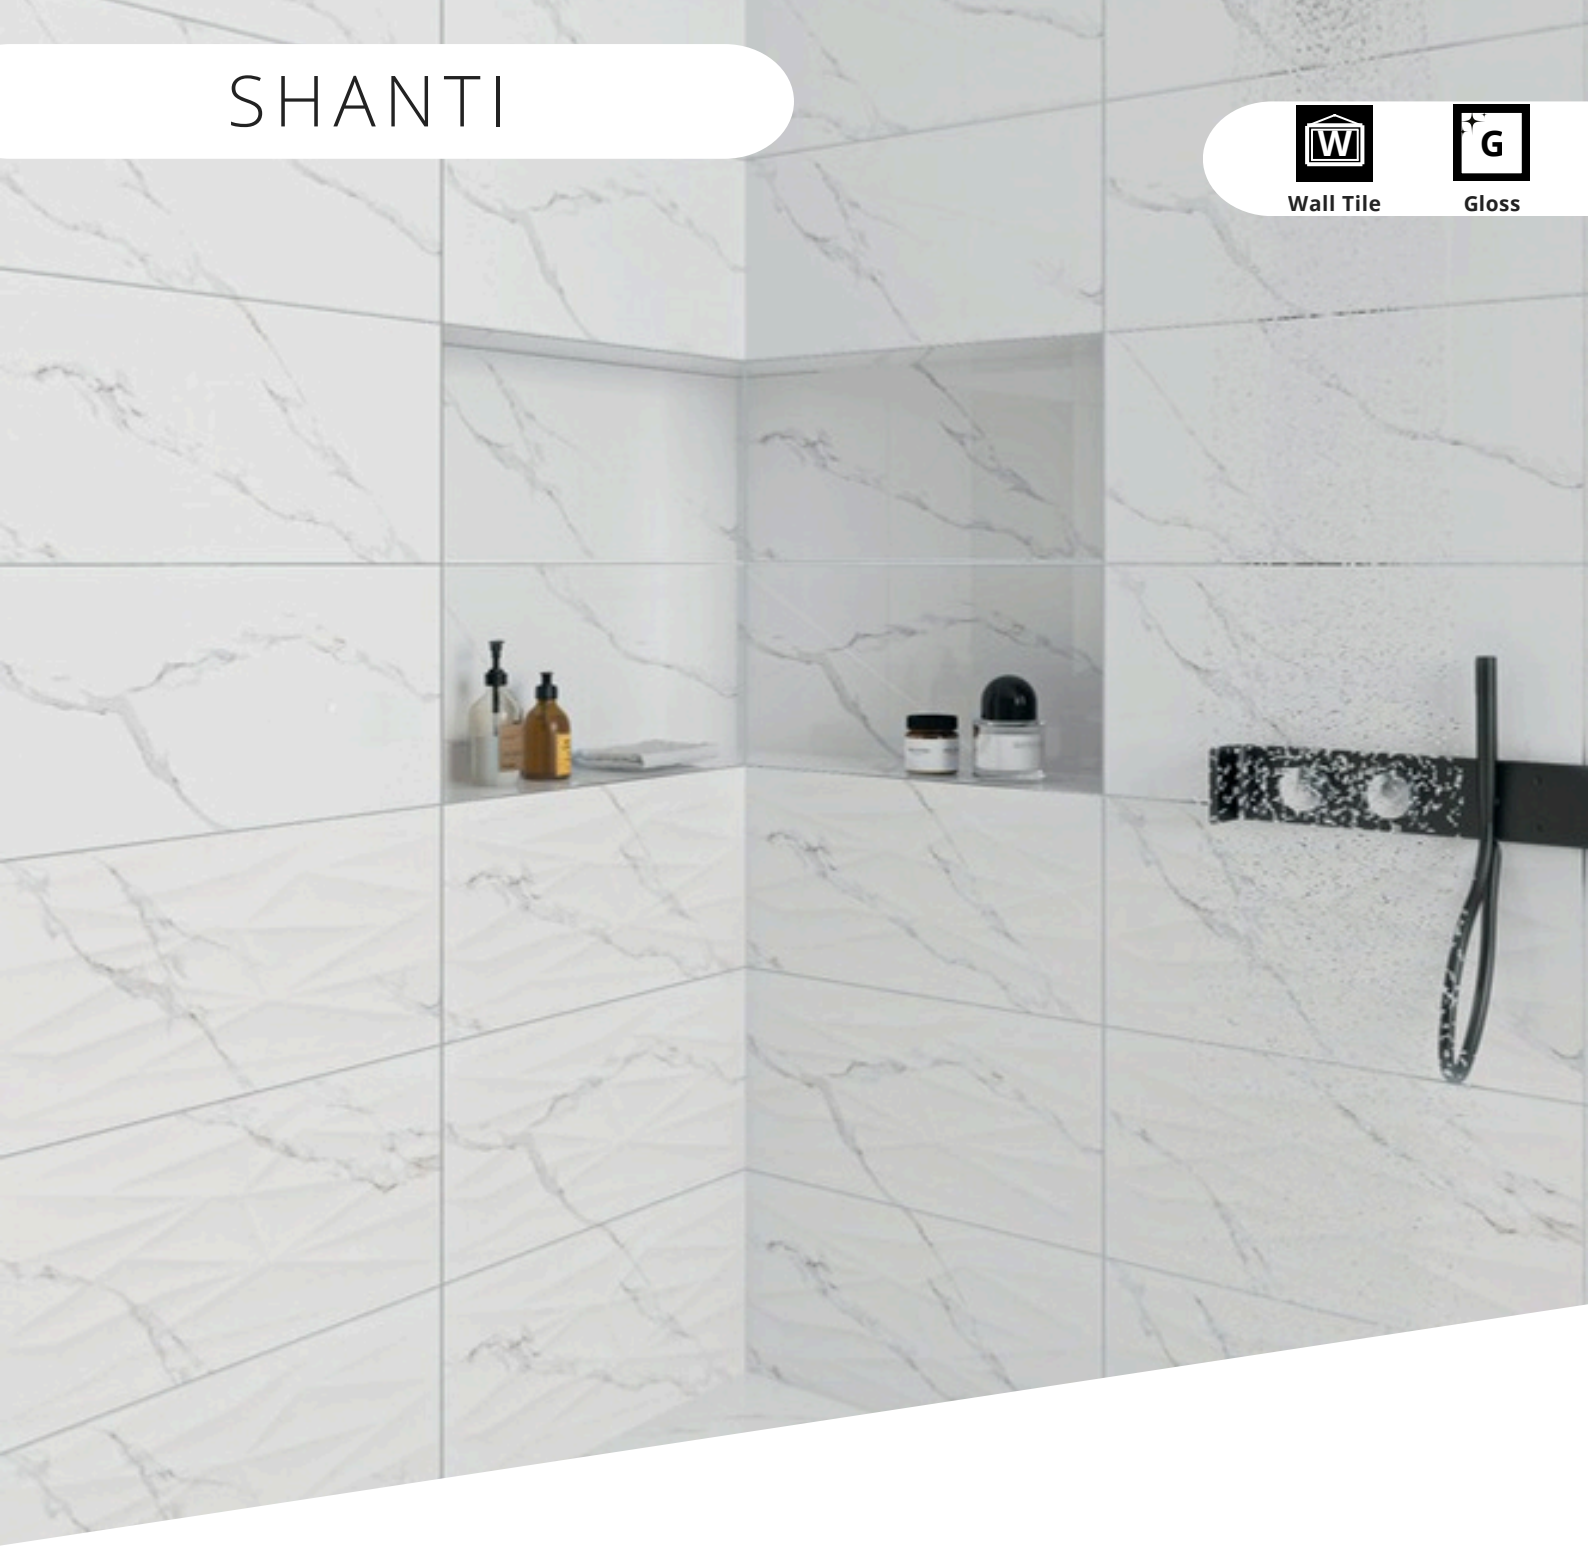

Dark

SHANTI

Wall Tile

Gloss

Size

600x300

Suitability

Wall