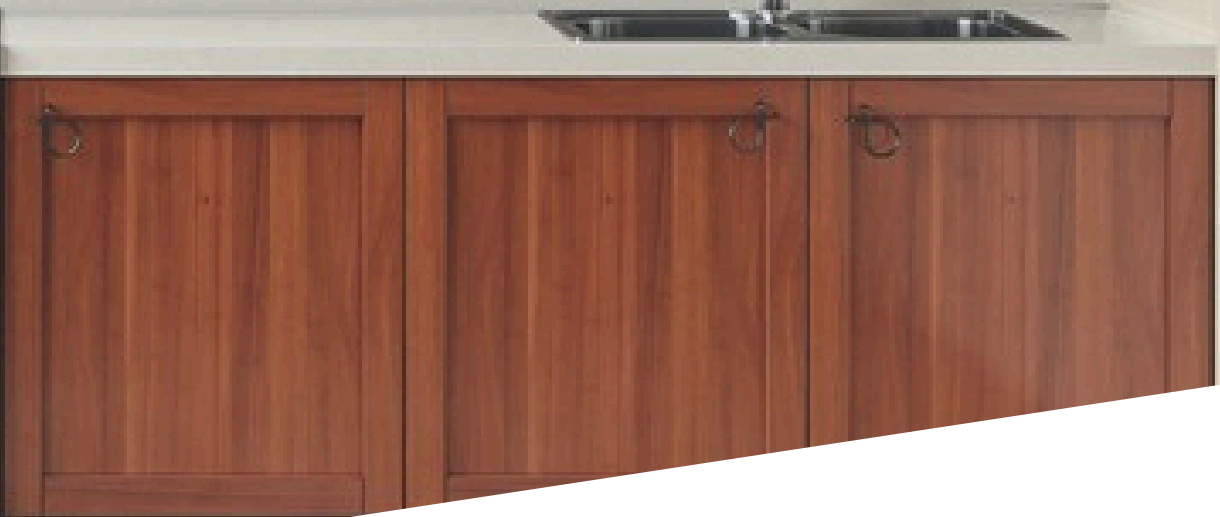

BODO

Wall & Floor

Anti-Slip

Size

600x300
600x600
*1200x600
1000x1000

Beige

Suitability

Wall & Floor