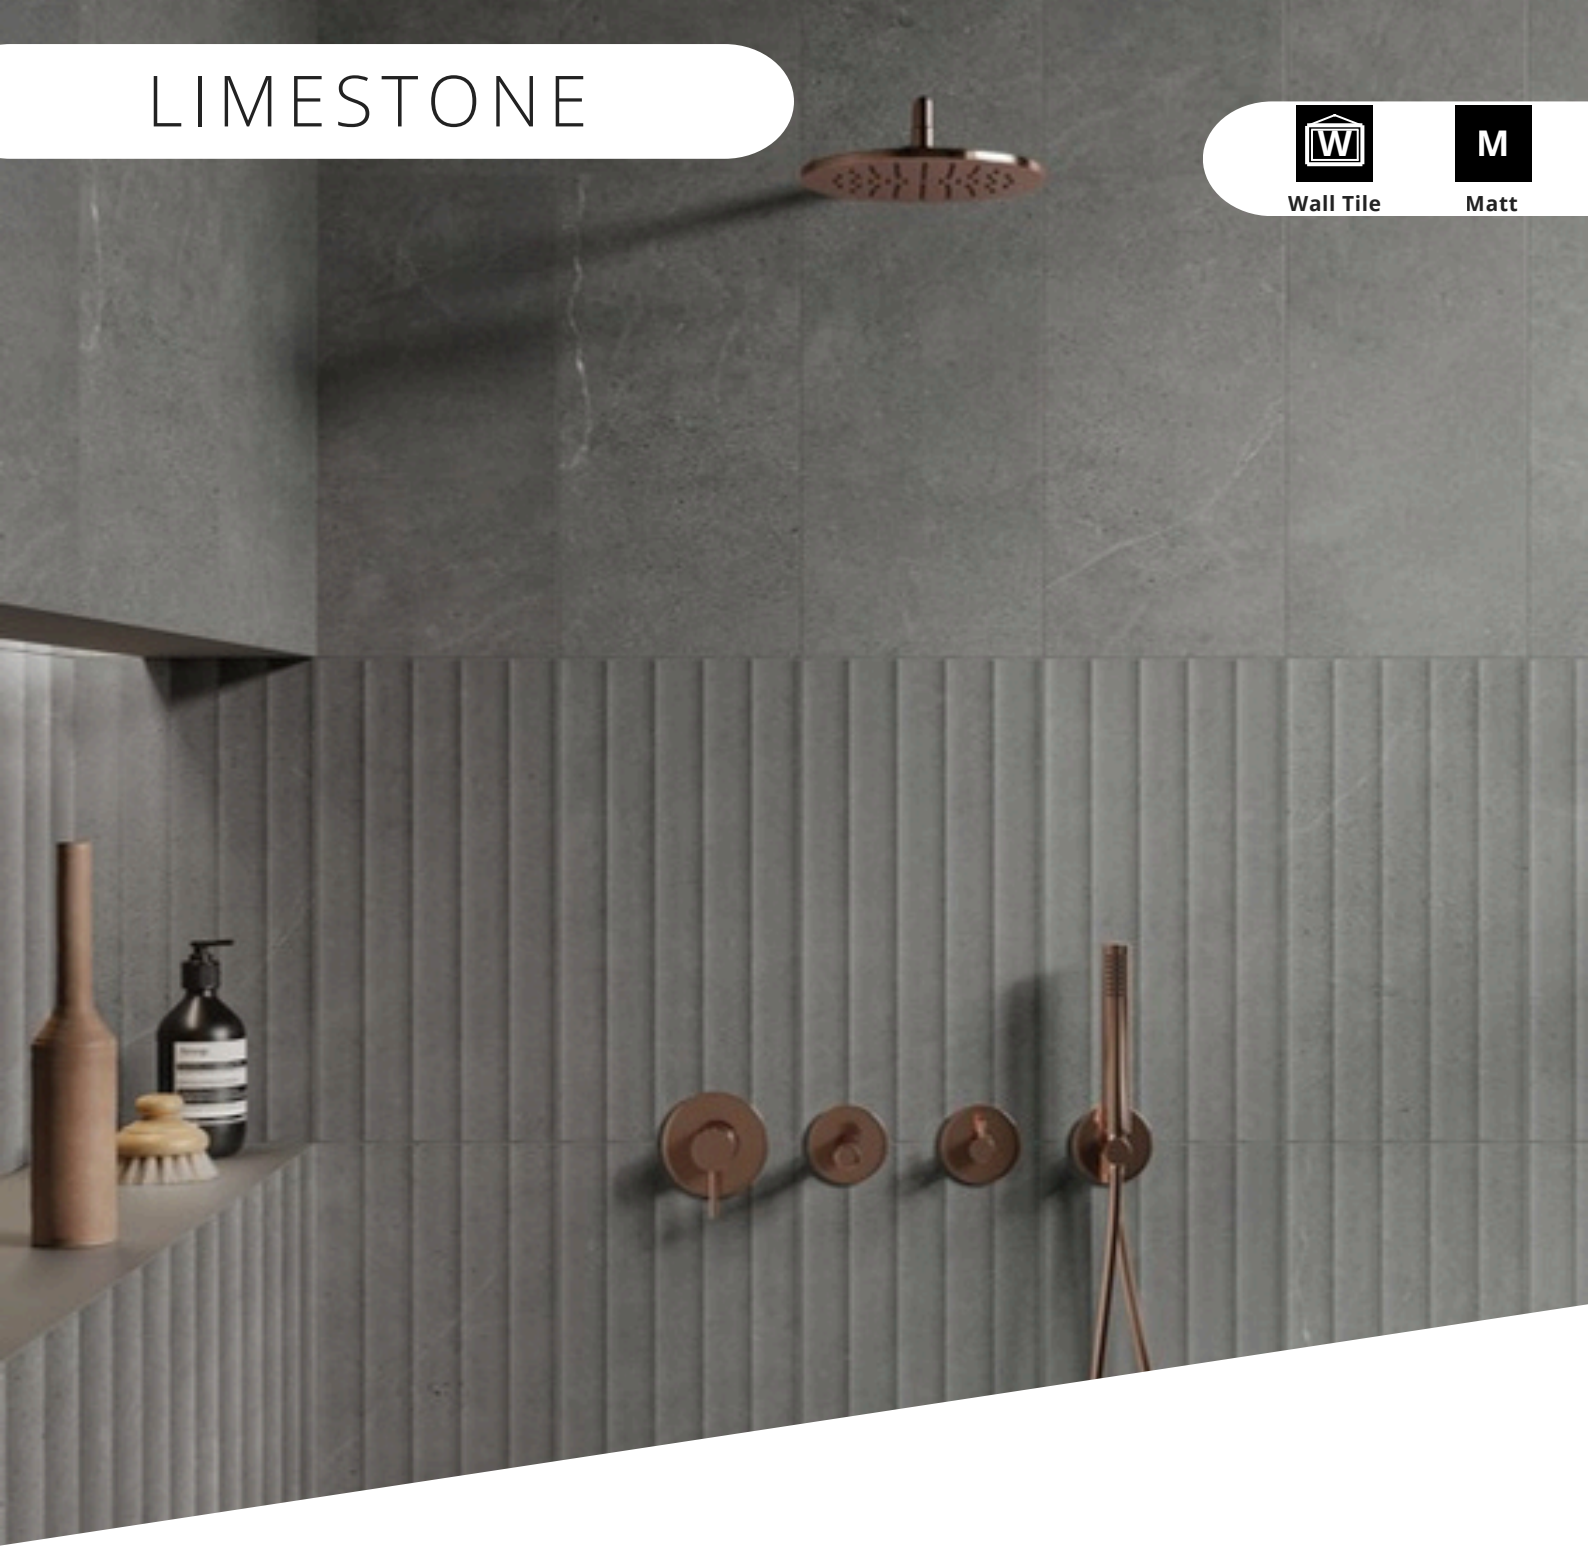

LIMESTONE

Wall Tile

M

Matt