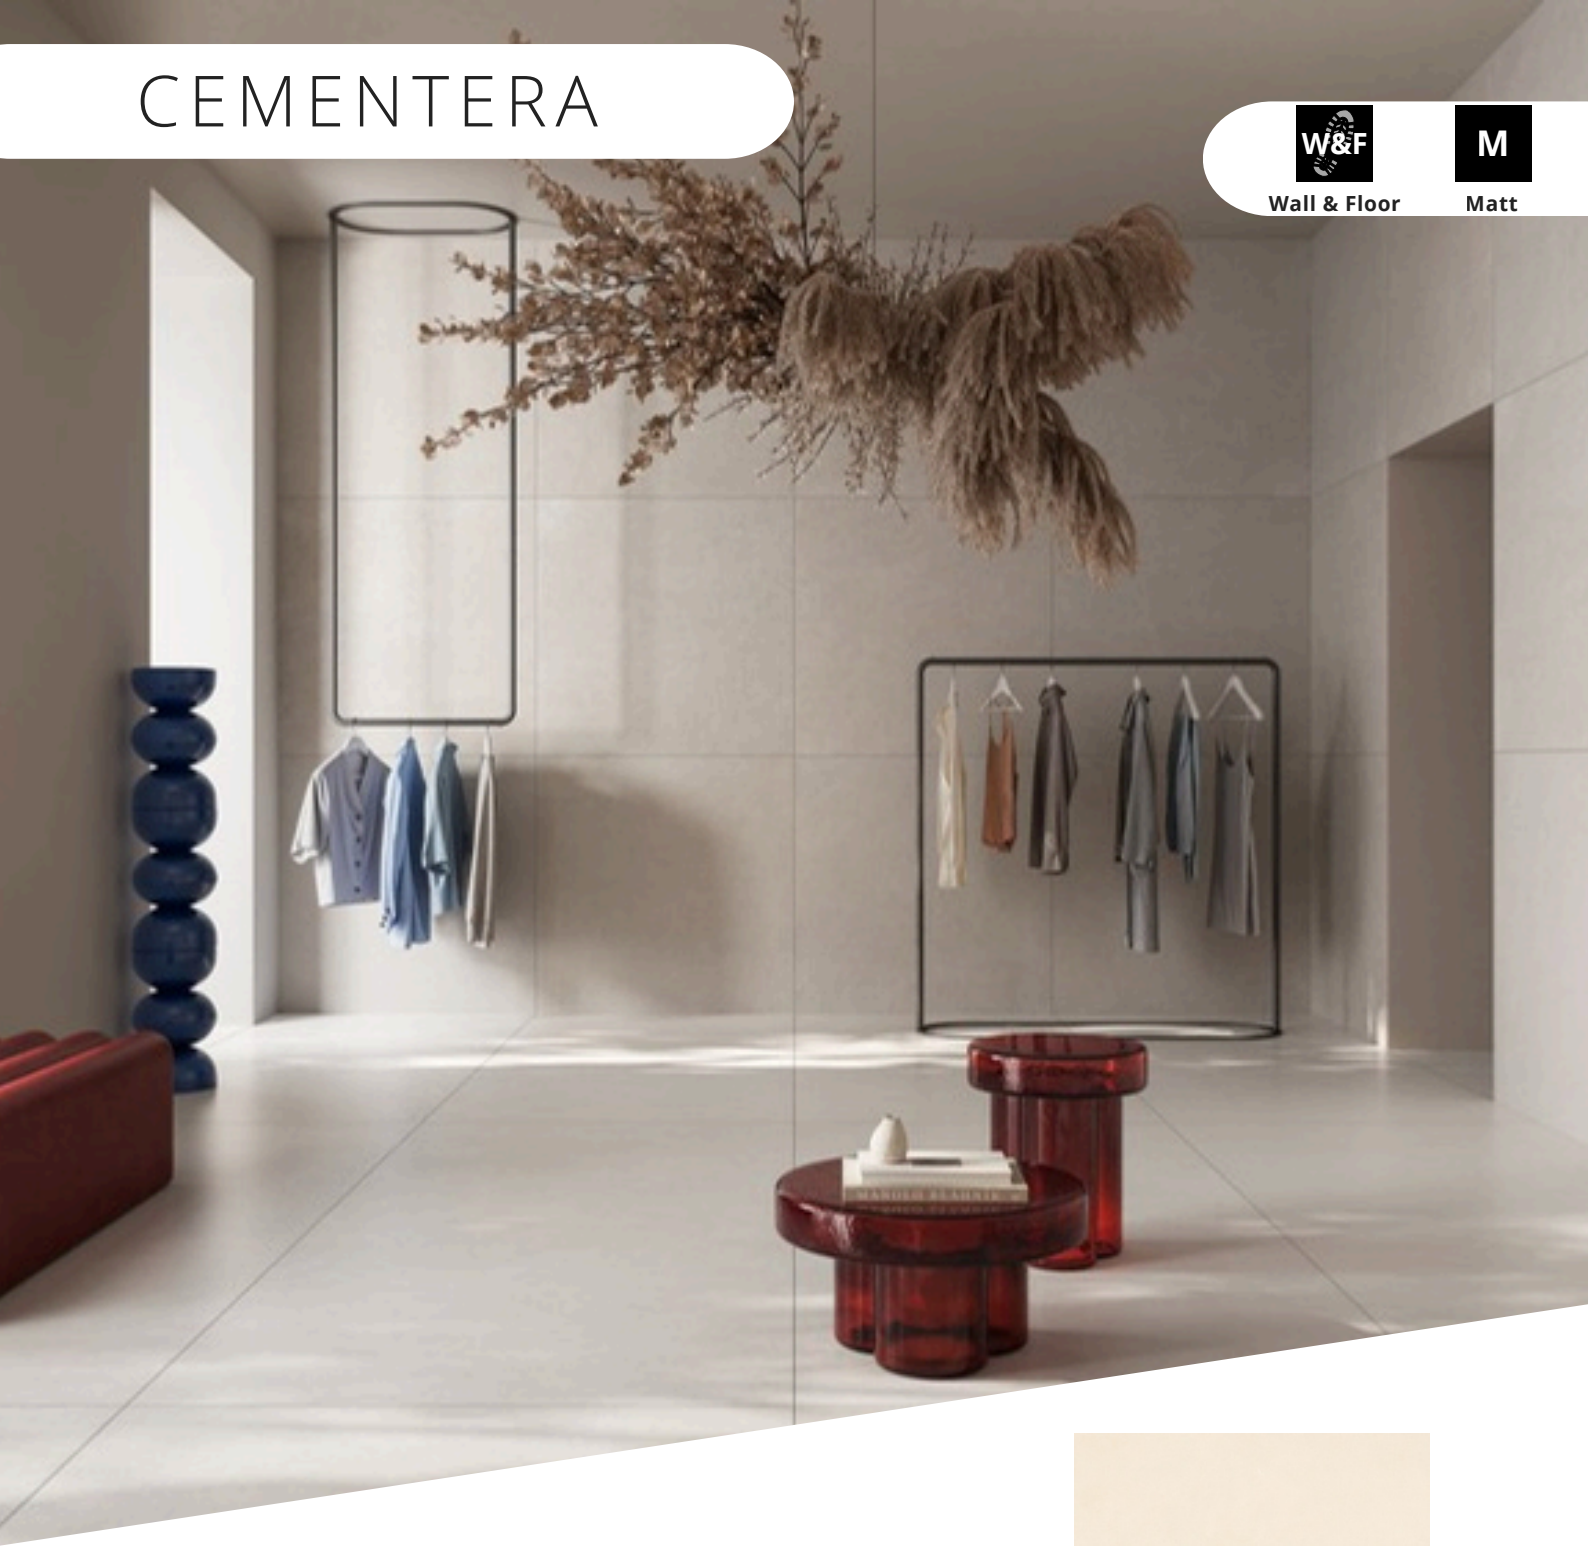

CEMENTERA

Wall & Floor

M

Matt