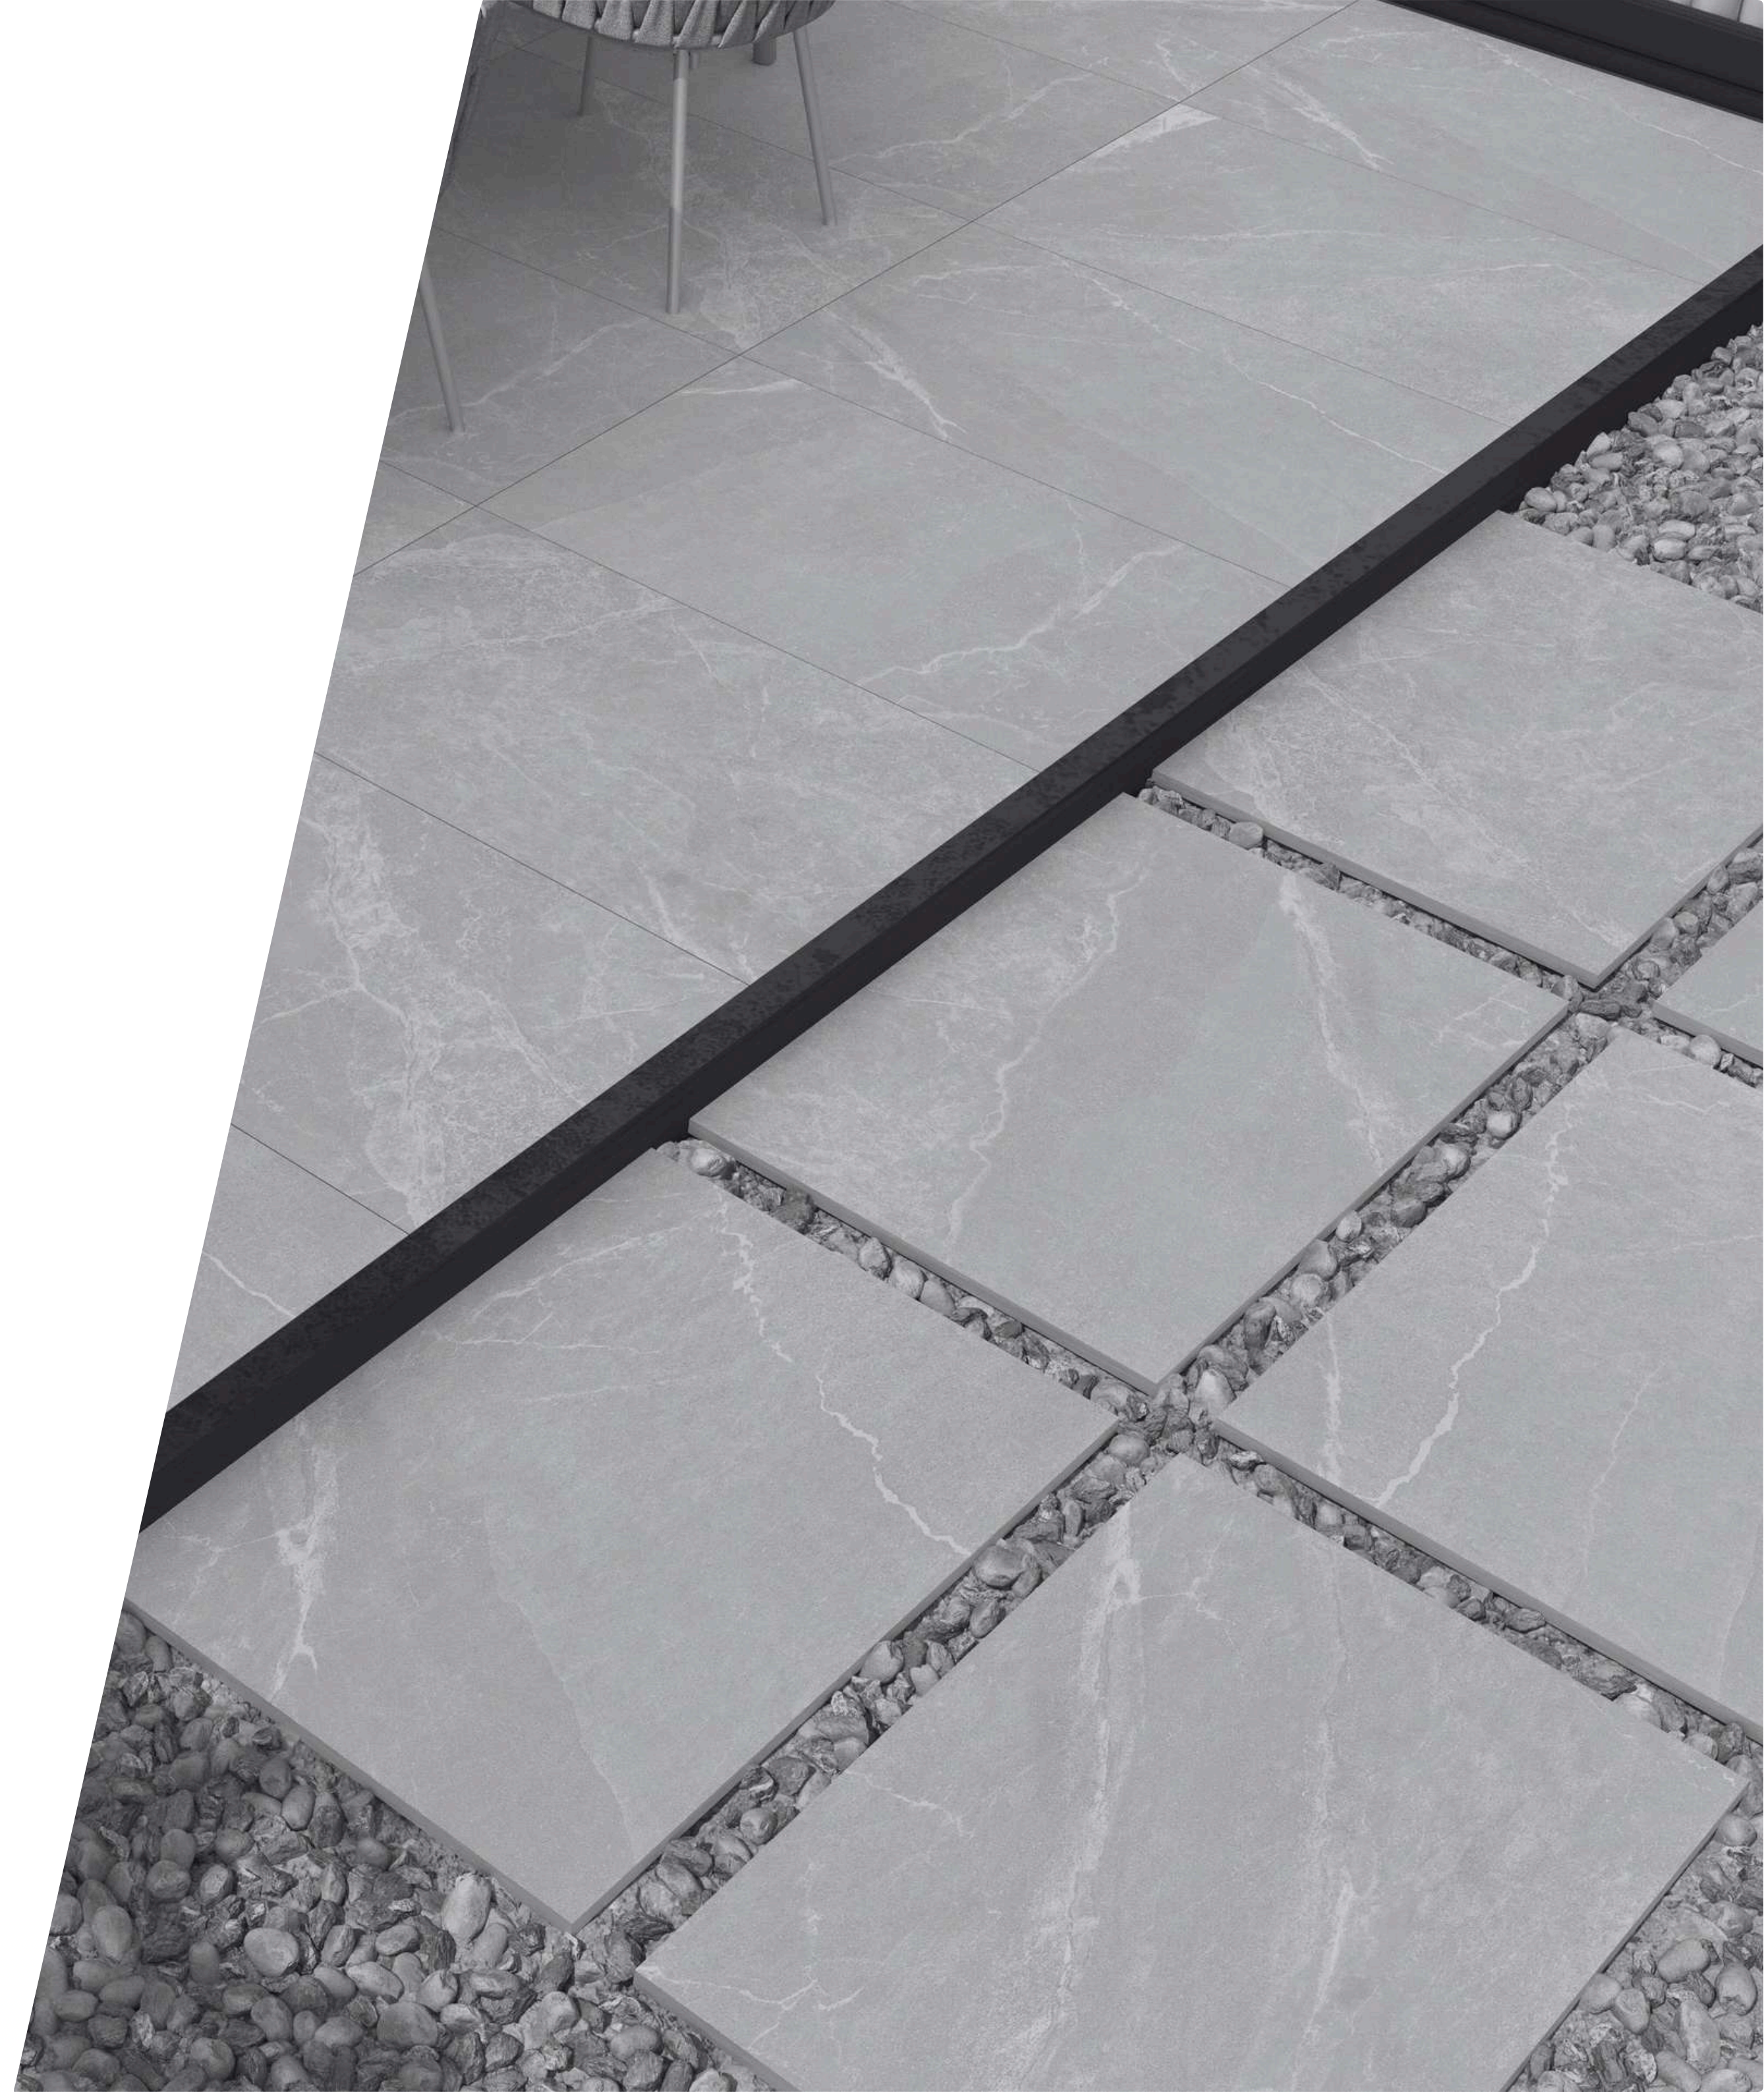

Size	900x600
Thickness	20mm
Anti-Slip Value	R11
Surface Abrasion	PEI III
Frost Resistance	Yes