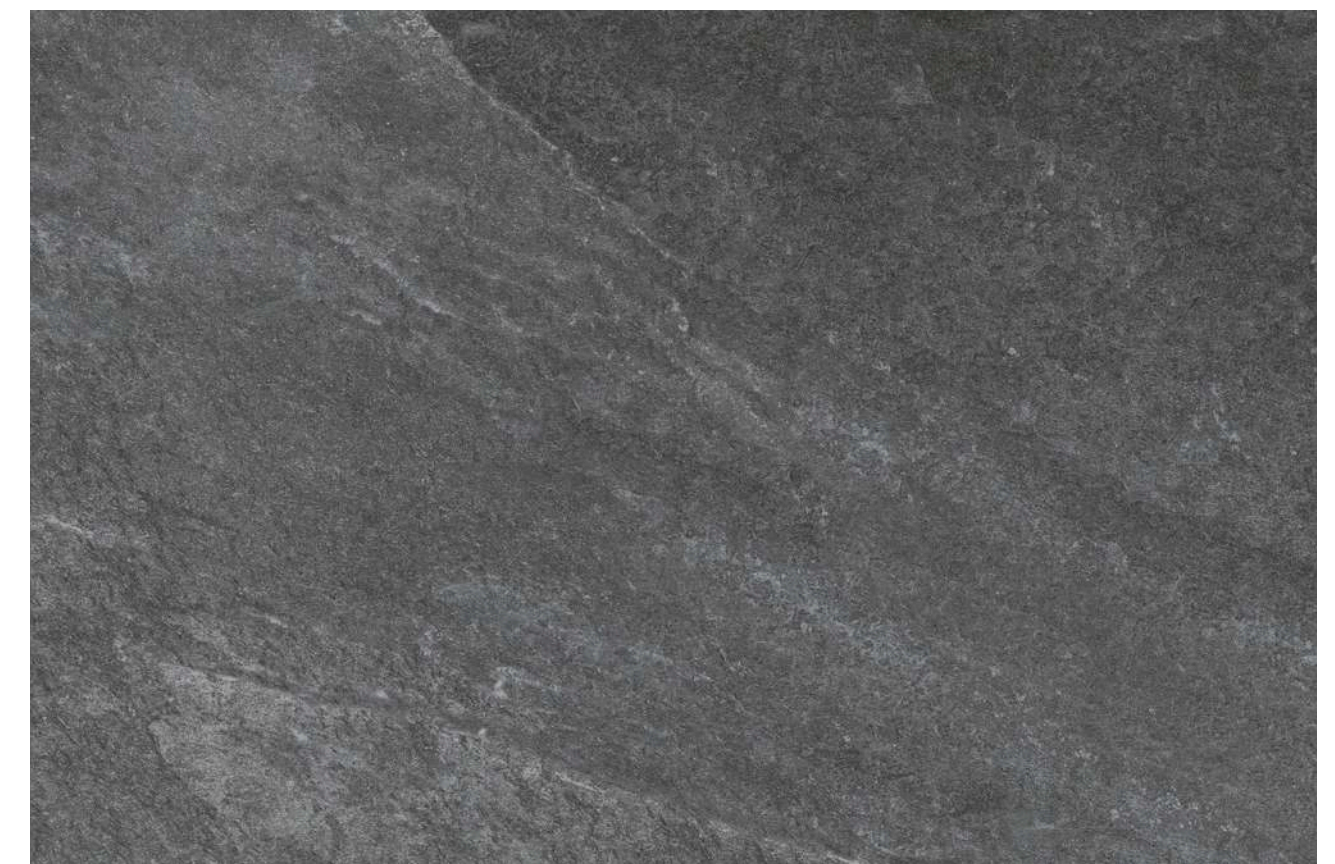

Rasa Nero

Size	900x600
Thickness	20mm
Anti-Slip Value	R11
Surface Abrasion	PEI IV
Frost Resistance	Yes